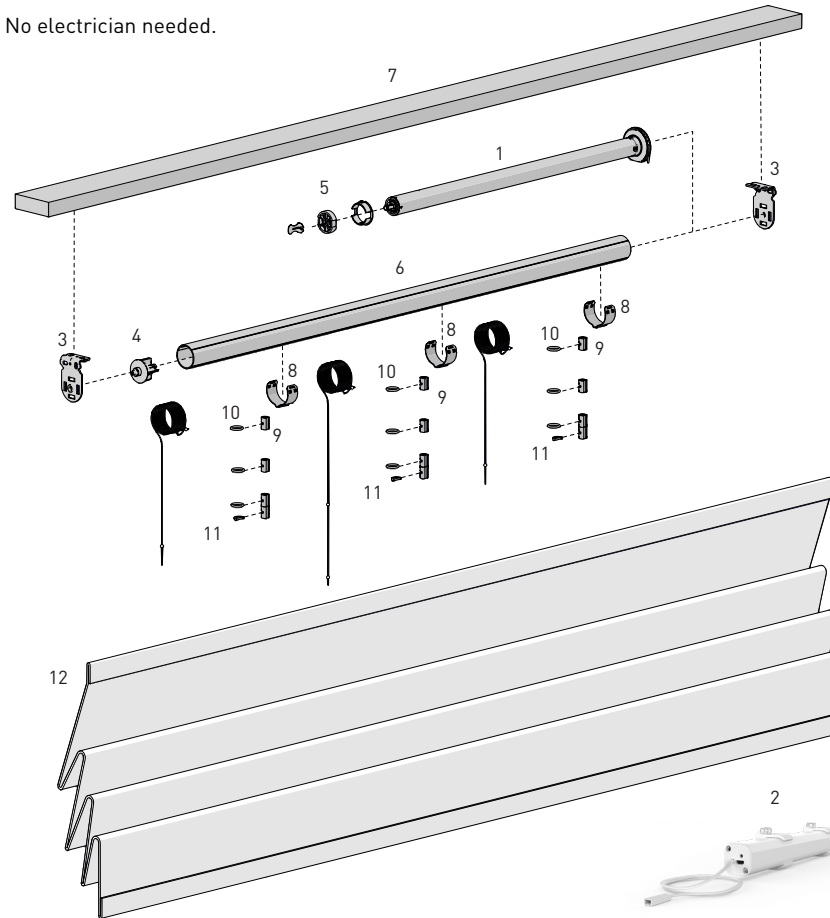

RR10 Roller Roman Motorized System

The RR10 Roller Roman Shade System offers an elegant profile that's designed for efficient and smooth operation. The RR10 can be used with a wireless Lithium Ion or DC powered solution, as well as our Basics Wand Motor.

PRODUCTION & ASSEMBLY FEATURES

- Fits on a standard 1.5" wide dust board for narrow window openings.
- Lithium Ion motors will operate shade 500 times on a single charge. No electrician needed.
- Easy-to-program 15 Channel and Wall Switch Remotes available.

FUNCTIONAL BENEFITS

- System can hold up to 10 lbs.
- Maximum shade size of 72" W x 72" H.
- Automate technology allows integration with the Pulse 2 App or Apple Home Kit, Google Assistant, Alexa, Savant, Control 4, and a variety of other home automation systems.
- Basics Wand Motor option is convenient and easy to use.