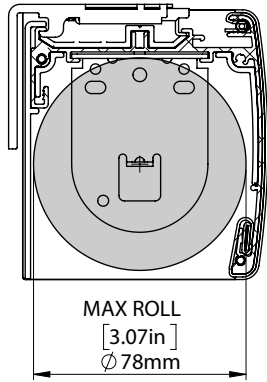

COMPATIBLE SYSTEMS

Chain Control S40 (AU only) / S45 / Skyline

Crank Gear S45

Motorised S45

AERO Single and ESU/ESW

Easy-Link

SPECIFICATIONS: P95 Semi Cassette SYSTEM

MAX ROLL

DEDUCTIONS

DIMENSIONS

P95 Semi Cassette WITH FABRIC ATTACHED