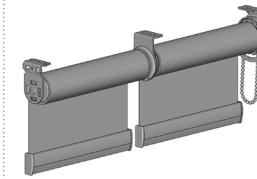

FEATURES/BENEFITS

- Spring Loaded Installation Brackets; for both top & face fixing/ceiling and wall mounts.
- One piece design, featuring 50mm base bracket mounting allocation.
- Colour coded end caps.
- Fabric-wrap option with spline function.

COMPATIBLE SYSTEMS

Chain Control S40 (AU only) / S45 / Skyline

Crank Gear S45

Motorised S45

AERO Single and ESU/ESW

Easy-Link

SPECIFICATIONS: P95 Semi Cassette SYSTEM

MAX ROLL

DEDUCTIONS

DIMENSIONS

P95 Semi Cassette WITH FABRIC ATTACHED