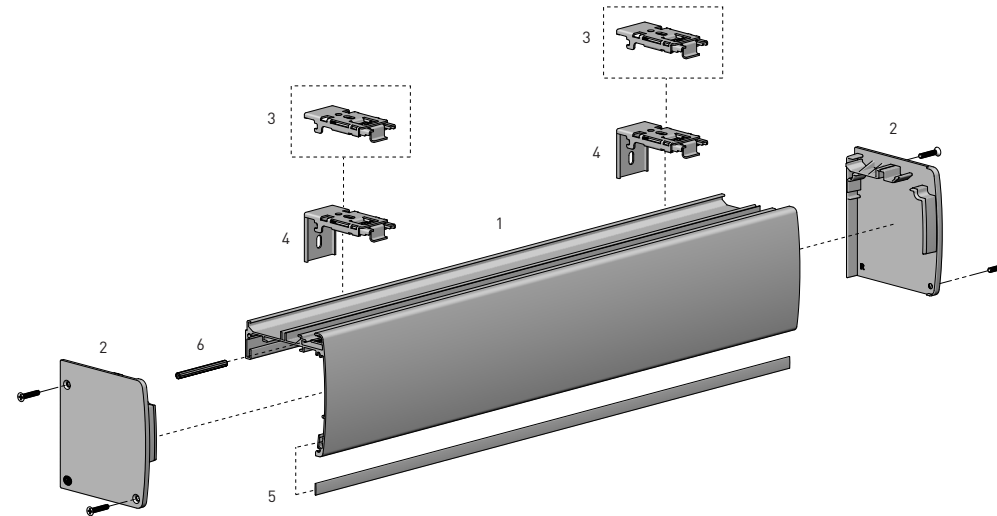

OVERVIEW: P95 Semi Cassette SYSTEM

The P95 Semi Cassette system is a decorative one piece cover providing an elegant finish, compatible with S40 & S45 Roller Shade systems, Skyline tubes (1-1/4", 1-1/2", 2") and Skyline clutches (SL10 & SL15).

FEATURES/BENEFITS

- Spring Loaded Installation Brackets; for both top & face fixing/ceiling and wall mounts.
- One piece design, featuring 50mm base bracket mounting allocation.
- Colour coded end caps.
- Fabric-wrap option with spline function.

SYSTEM INDEX

| | |
|---|---|
| 1 | P95 Semi Cassette - Base 50 RB88-0150-xxx490 |
| 2 | P95 Semi Cassette - End Cap Set + Fixing Screws RB88-0101-xxx001 |
| 3 | P95 Semi Cassette - Spring Loaded Bracket - Top/Ceiling Fix RB88-0121-025001 |
| 4 | P95 Semi Cassette - Spring Loaded Bracket - Universal Fix RB88-0122-025001 |
| 5 | 9mm Flat Spline RB92-0901-001100 RB92-0902-001075 RB92-0903-001075 |
| 6 | Ribbed Spline SS91-5246-050300 |