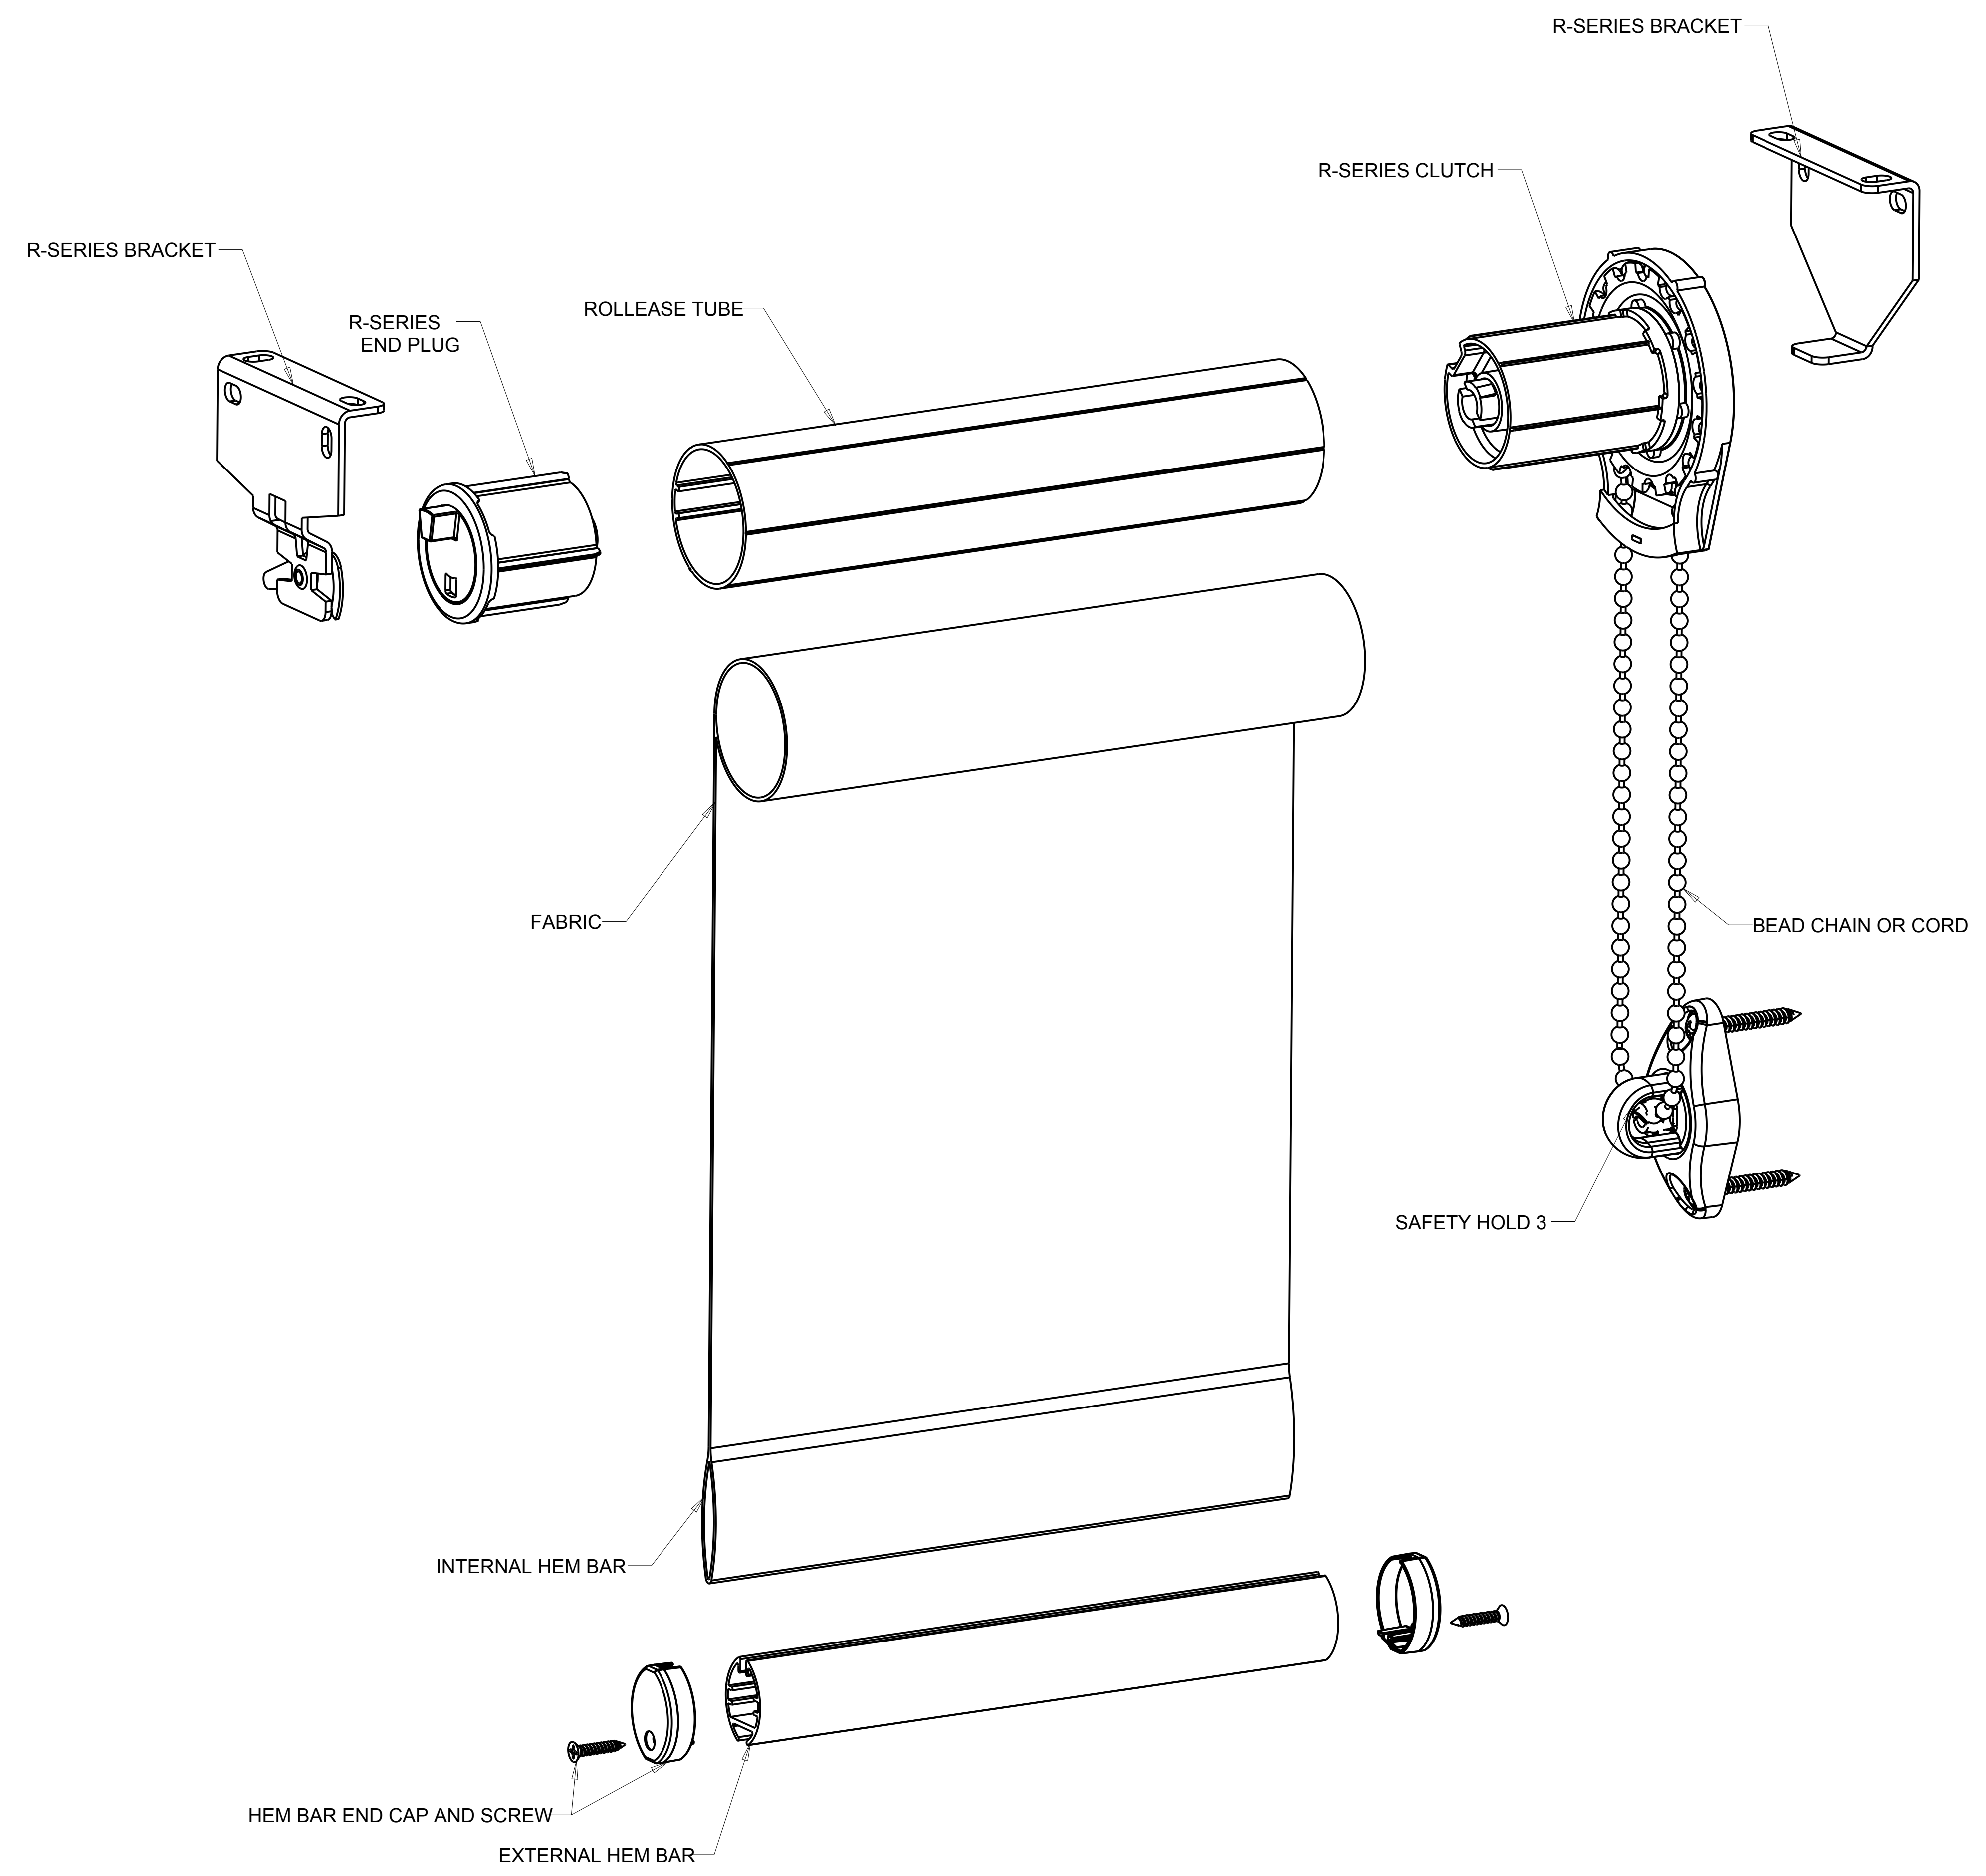

REVISION RECORD				
SYM	DESCRIPTION	BY	DATE	CHK

<small>THIS INFORMATION IS CONFIDENTIAL AND PROPRIETARY TO ROLLEASE, INC. THE POSSESSOR AGREES TO MAINTAIN THIS INFORMATION AS CONFIDENTIAL, NOT REPRODUCE OR RELEASE IN WHOLE OR IN PART TO ANY THIRD PARTY.</small>	INCHES	RollEase Window Covering Systems						
	TOLERANCES	<small>X.XX ± 0.015</small> <small>X.XXX ± 0.005</small> <small>ANG ± 1°</small>	<small>DESIGNED BY</small> JSG	<small>TITLE</small> ASSY RB580 R16C53	<small>SCALE</small> 1/1	<small>DATE</small> 05APR13	<small>ENGINEERING DRAWING NUMBER</small> 002P062	<small>REV</small> 1.3
	<small>DATE</small> 05APR13	<small>REV</small> D	<small>SCALE</small> 1/1	<small>ENGINEERING DRAWING NUMBER</small> 002P062	<small>REV</small> 1.3			
	<small>THIS INFORMATION IS CONFIDENTIAL AND PROPRIETARY TO ROLLEASE, INC. THE POSSESSOR AGREES TO MAINTAIN THIS INFORMATION AS CONFIDENTIAL, NOT REPRODUCE OR RELEASE IN WHOLE OR IN PART TO ANY THIRD PARTY.</small>							