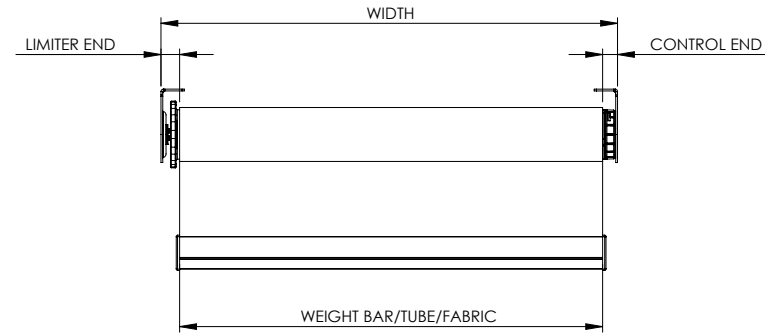

DEDUCTION

CONTROL TYPE	CONTROL	LIMITER	TOTAL DEDUCTIONS	
			WithOUT Covers	With Covers
Skyline Fascia (3")	17mm [1/16"]	20mm [13/16"]	37mm [1-7/16"]	41mm [1-5/8"]
Skyline Fascia (4")	17mm [1/16"]	20mm [13/16"]	37mm [1-7/16"]	42mm [1-5/8"]
Skyline (SLB660 Brackets)	16mm [5/8"]	19mm [3/4"]	35mm [1-3/8"]	38mm [1-1/2"]
Skyline (LX Brackets)	14mm [9/16"]	19mm [3/4"]	33mm [1-5/16"]	35mm [1-3/8"]
CF90 Cassette (Skyline LX Brackets)	21mm [13/16"]	23mm [15/16"]		44mm [1-3/4"]
Cassette 100/120	19mm [3/4"]	21mm [13/16"]		40mm [1-9/16"]
Mounting Rail (Skyline LX Brackets)	17mm [1/16"]	19mm [3/4"]		36mm [1-7/16"]
Pelmet 95 (Skyline LX Brackets)	19mm [3/4"]	22mm [7/8"]		41mm [1-5/8"]