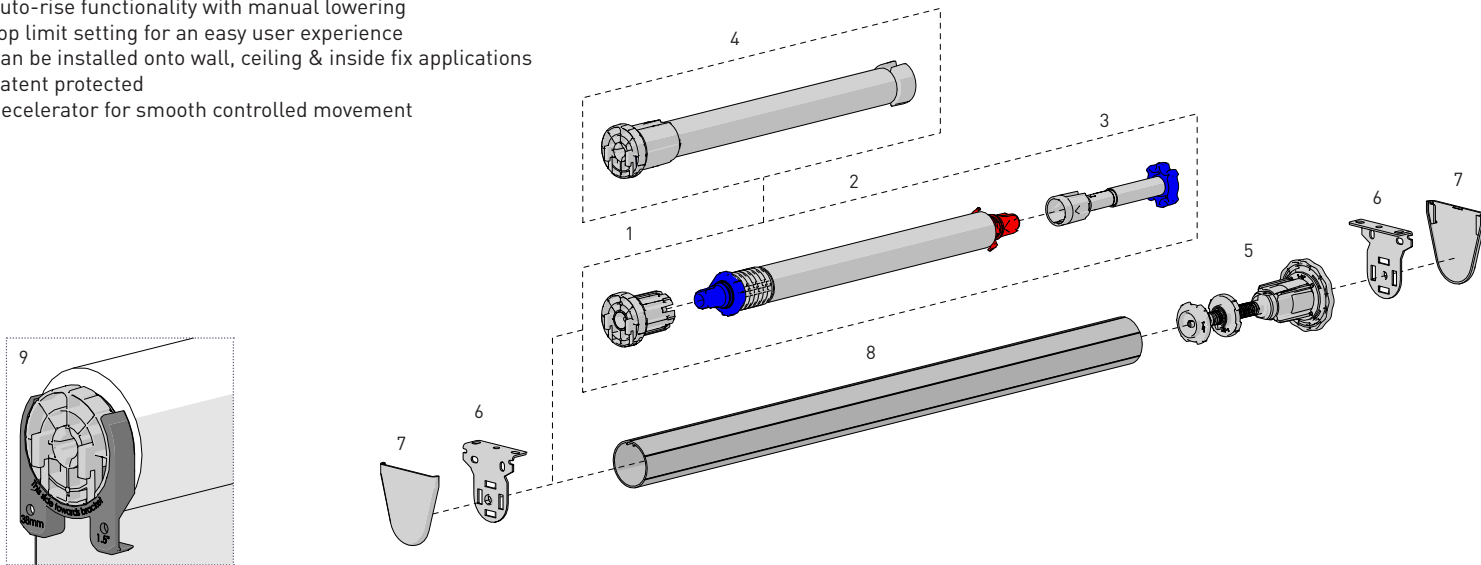

EASY SPRING ULTRA SKYLINE

Rollase Acmeda Easy Spring Ultra Skyline single roller system offers a high quality, aesthetically pleasing and technologically advanced spring controlled solution. The blind will open to your preferred top location in a smooth and controlled motion, with one simple touch. With the adaptation to the Skyline system, you have convenience of symmetric brackets and all of the system upgrades that comes with Skyline.

AESTHETIC FEATURES

- Minimal light gaps
- Color matched bracket covers provide a neat overall finish

PRODUCTION / ASSEMBLY FEATURES

- Pre-tensioning through Spring Head Control
- Color coded LH & RH hardware for quick & easy assembly
- Simple and intuitive to set the shade top limit with Universal Single Stop Limiter for both LH and RH orientation
- Symmetric bracketing

FUNCTIONAL BENEFITS

- Auto-rise functionality with manual lowering
- Top limit setting for an easy user experience
- Can be installed onto wall, ceiling & inside fix applications
- Patent protected
- Decelerator for smooth controlled movement

SYSTEM CAPACITY

TUBES	
	1.5"
	1.5" + EASY LINK
OUTSIDE PRODUCT SPECIFICATIONS	

PARAMETERS
 FABRIC DENSITY: 420gsm
 FABRIC THICKNESS: 0.6mm
 WEIGHT BAR: D30 Medium Bottom Rail
 MINIMUM BLIND WIDTH = 460mm [18"]