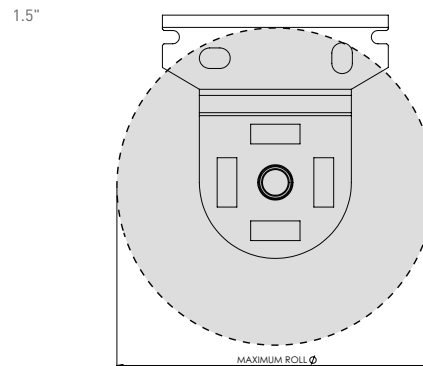

SYSTEM CAPACITY

TUBES	
	1.5"
	1.5" + EASY LINK
OUTSIDE PRODUCT SPECIFICATIONS	

PARAMETERS
 FABRIC DENSITY: 420gsm
 FABRIC THICKNESS: 0.6mm
 WEIGHT BAR: D30 Medium Bottom Rail
 MINIMUM BLIND WIDTH = 460mm [18"]

DEDUCTION

CONTROL TYPE	CONTROL	LIMITER	TOTAL DEDUCTIONS	
			WithOUT Covers	With Covers
Skyline Fascia (3")	17mm [1/16"]	20mm [13/16"]	37mm [1-7/16"]	41mm [1-5/8"]
Skyline Fascia (4")	17mm [1/16"]	20mm [13/16"]	37mm [1-7/16"]	42mm [1-5/8"]
Skyline (SLB660 Brackets)	16mm [5/8"]	19mm [3/4"]	35mm [1-3/8"]	38mm [1-1/2"]
Skyline (LX Brackets)	14mm [9/16"]	19mm [3/4"]	33mm [1-5/16"]	35mm [1-3/8"]
CF90 Cassette (Skyline LX Brackets)	21mm [13/16"]	23mm [15/16"]		44mm [1-3/4"]
Cassette 100/120	19mm [3/4"]	21mm [13/16"]		40mm [1-9/16"]
Mounting Rail (Skyline LX Brackets)	17mm [1/16"]	19mm [3/4"]		36mm [1-7/16"]
Pelmet 95 (Skyline LX Brackets)	19mm [3/4"]	22mm [7/8"]		41mm [1-5/8"]

MAX ROLL

MAXIMUM ROLL SIZE CHART		
1.5" Bracket	78mm	3.071"

TUBE SPECS

USA

AU/EU

1-1/2" Rollease Tube + M/P Tape

1-1/2" Rollease Tube + M/P Tape

Code: RTEA4T
 OD: 38.6mm (1.5")