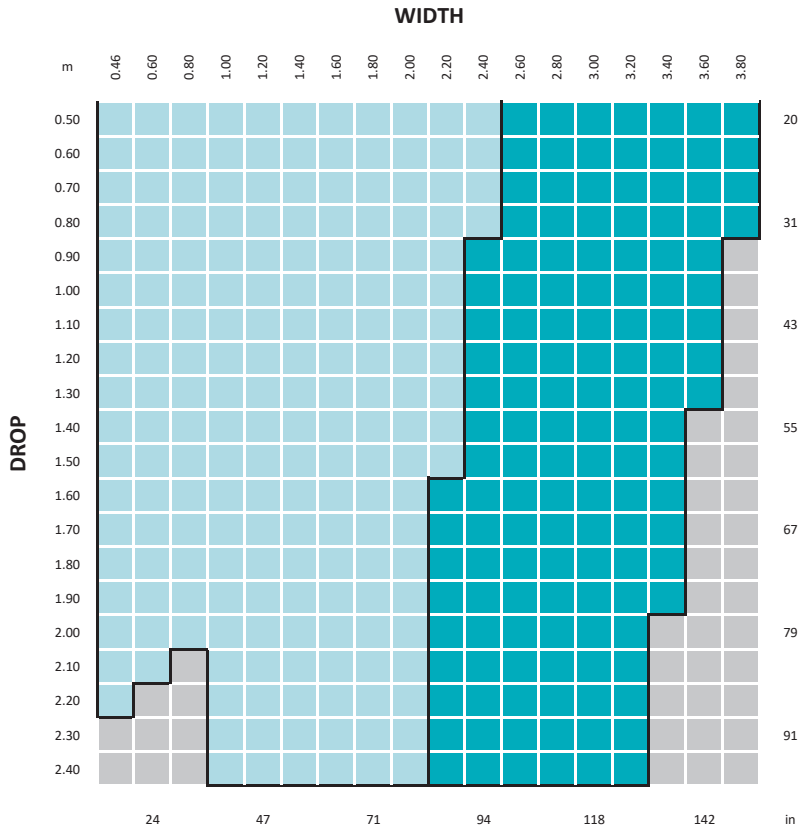

xxx = COLOUR, LLL = LENGTH

COLOR RANGE

pure white
069

SYSTEM UPGRADES

Cassette 100/120

USE 1.5" CASSETTE 100/120 BRACKETS

Skyline LX Bracket

CF90

USE Skyline LX BRACKETS

Easy-Link

3"/4"/5" Fascia

Mounting Rail

USE VX/LX BRACKETS

P95

USE VX/LX BRACKETS

SPECIFICATIONS

SYSTEM CAPACITY

TUBES	
	1.5"
	1.5" + EASY LINK
OUTSIDE PRODUCT SPECIFICATIONS	

PARAMETERS
 FABRIC DENSITY: 420gsm
 FABRIC THICKNESS: 0.6mm
 WEIGHT BAR: D30 Medium Bottom Rail
 MINIMUM BLIND WIDTH = 460mm [18"]

MAX ROLL

MAXIMUM ROLL SIZE CHART		
1.5" Bracket	78mm	3.071"

TUBE SPECS

USA

AU/EU

1-1/2" Rollease Tube + M/P Tape

1-1/2" Rollease Tube + M/P Tape

Code: RTEA4T
 OD: 38.6mm (1.5")