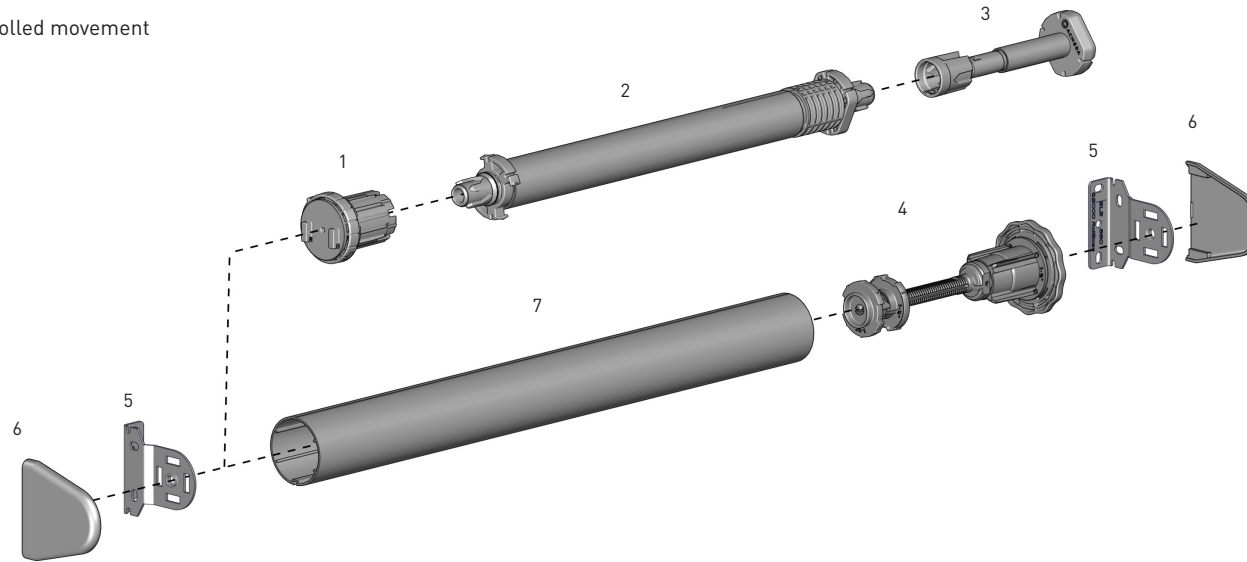

EASY SPRING ULTRA SKYLINE

Rollase Acmeda Easy Spring Ultra Skyline single roller system offers a high quality, aesthetically pleasing and technologically advanced spring controlled solution. The blind will open to your preferred top location in a smooth and controlled motion, with one simple touch. With the adaptation to the Skyline system, you have convenience of symmetric brackets and all of the system upgrades that comes with Skyline.

AESTHETIC FEATURES

- Minimal light gaps
- Color matched bracket covers provide a neat overall finish

PRODUCTION / ASSEMBLY FEATURES

- Pre-tensioning through Spring Head Control
- Color coded LH & RH hardware for quick & easy assembly
- Simple and intuitive to set the shade top limit with Universal Single Stop Limiter for both LH and RH orientation
- Symmetric bracketing

FUNCTIONAL BENEFITS

- Auto-rise functionality with manual lowering
- Top limit setting for an easy user experience
- Can be installed onto wall, ceiling & inside fix applications
- Patent protected
- Decelerator for smooth controlled movement

LEGEND	DESCRIPTION
	1.5" (38mm)
	1.5" (38mm) STD + Easy Link
	Cannot be achieved - outside product specifications

*Minimum Blind Width = 660mm [26"]

TUBE SPECS

USA

AU/EU

1-1/2" Rollease Tube + M/P Tape

1-1/2" Rollease Tube + M/P Tape