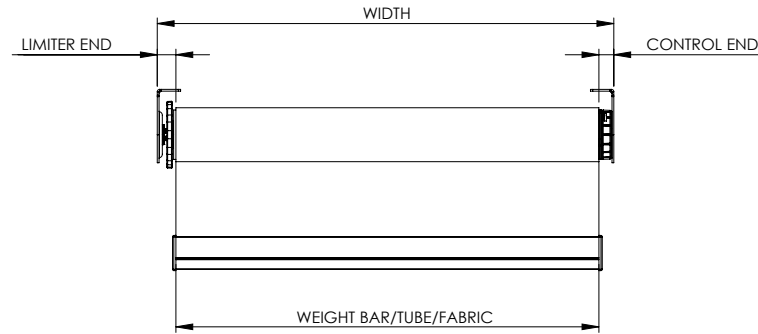

3" Fascia

4" Fascia

5" Fascia

SPECIFICATIONS

MAX ROLL

MAXIMUM ROLL SIZE CHART		
1.5" Bracket	78mm	3.071"
Skyline LX Bracket withOUT Mounting Rail	78mm	3.071"
Skyline LX Bracket with Mounting Rail	72mm	2.835"

DEDUCTION

CONTROL TYPE	CONTROL END		LIMITER END	
	With Covers	WithOUT Covers	With Covers	WithOUT Covers
Skyline LX Brackets	17.5mm [0.69"]	16.5mm [0.65"]	19mm [0.75"]	18mm [0.71"]
Skyline	20.5mm [0.81"]	18.5mm [0.73"]	20mm [0.79"]	18mm [0.71"]
CF90 Cassette		-	22mm [0.87"]	-
Cassette 100/120	17.5mm [0.69"]	15.5mm [0.61"]	21mm [0.83"]	18mm [0.71"]

LEGEND	DESCRIPTION
	1.5" (38mm)
	1.5" (38mm) STD + Easy Link
	Cannot be achieved - outside product specifications

*Minimum Blind Width = 660mm [26"]

TUBE SPECS

USA

AU/EU

1-1/2" Rollease Tube + M/P Tape

1-1/2" Rollease Tube + M/P Tape