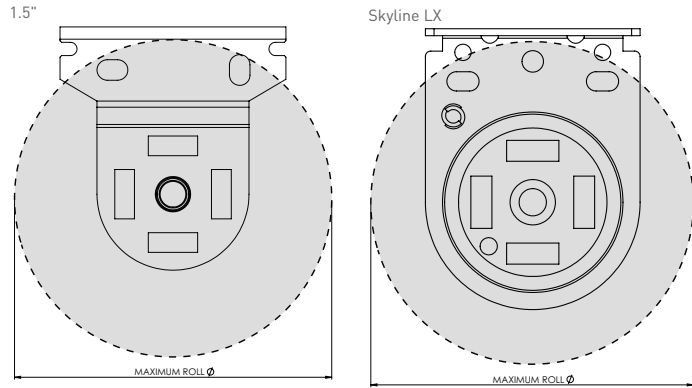

3" Fascia

4" Fascia

5" Fascia

SPECIFICATIONS

MAX ROLL

MAXIMUM ROLL SIZE CHART		
1.5" Bracket	78mm	3.071"
Skyline LX Bracket withOUT Mounting Rail	78mm	3.071"
Skyline LX Bracket with Mounting Rail	72mm	2.835"

DEDUCTION

CONTROL TYPE	CONTROL END		LIMITER END	
	With Covers	WithOUT Covers	With Covers	WithOUT Covers
Skyline LX Brackets	17.5mm [0.69"]	16.5mm [0.65"]	19mm [0.75"]	18mm [0.71"]
Skyline	20.5mm [0.81"]	18.5mm [0.73"]	20mm [0.79"]	18mm [0.71"]
CF90 Cassette		-	22mm [0.87"]	-
Cassette 100/120	17.5mm [0.69"]	15.5mm [0.61"]	21mm [0.83"]	18mm [0.71"]

SYSTEM CAPACITY

DROP	WIDTH																		
	2	3	4	5	6	7	8	9	10	11	12	13	ft						
ft	0.6	0.8	1.0	1.2	1.4	1.6	1.8	2.0	2.2	2.4	2.6	2.8	3.0	3.2	3.4	3.6	3.8	4.0	m
0.5																			
2																			
0.6																			
0.7																			
0.8																			
3																			
0.9																			
1.0																			
1.1																			
4																			
1.2																			
1.3																			
1.4																			
5																			
1.5																			
1.6																			
1.7																			
6																			
1.8																			
1.9																			
2.0																			
7																			
2.1																			
2.2																			
2.3																			
8																			
2.4																			

LEGEND	DESCRIPTION
	1.5" (38mm)
	1.5" (38mm) STD + Easy Link
	Cannot be achieved - outside product specifications

*Minimum Blind Width = 660mm [26"]

TUBE SPECS

USA

AU/EU

1-1/2" Rollease Tube + M/P Tape

1-1/2" Rollease Tube + M/P Tape