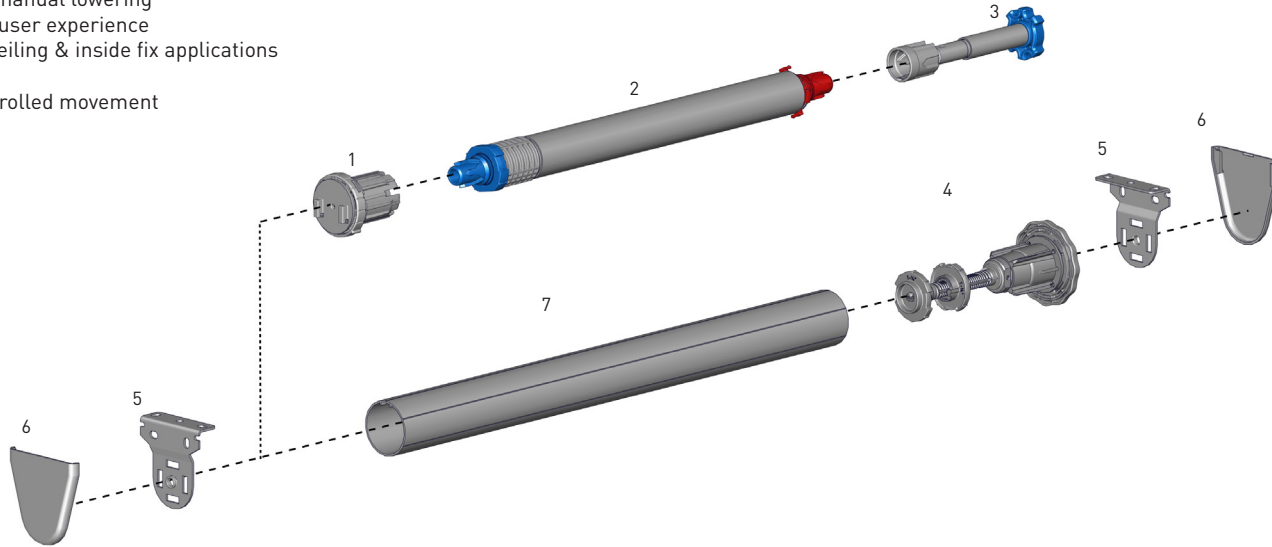

EASY SPRING ULTRA SKYLINE

Rollase Acmeda Easy Spring Ultra Skyline single roller system offers a high quality, aesthetically pleasing and technologically advanced spring controlled solution. The blind will open to your preferred top location in a smooth and controlled motion, with one simple touch. With the adaptation to the Skyline system, you have convenience of symmetric brackets and all of the system upgrades that comes with Skyline.

AESTHETIC FEATURES

- Minimal light gaps
- Color matched bracket covers provide a neat overall finish

PRODUCTION / ASSEMBLY FEATURES

- Pre-tensioning through Spring Head Control
- Color coded LH & RH hardware for quick & easy assembly
- Simple and intuitive to set the shade top limit with Universal Single Stop Limiter for both LH and RH orientation
- Symmetric bracketing

FUNCTIONAL BENEFITS

- Auto-rise functionality with manual lowering
- Top limit setting for an easy user experience
- Can be installed onto wall, ceiling & inside fix applications
- Patent protected
- Decelerator for smooth controlled movement

LEGEND	DESCRIPTION
Light Blue	1.5" (38mm)
Dark Blue	1.5" (38mm) STD + Easy Link
Grey	Cannot be achieved - outside product specifications

*Minimum Blind Width = 660mm (26")

TUBE SPECS

USA

AU/EU

1-1/2" Rollease Tube + M/P Tape