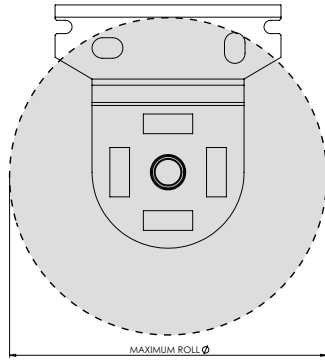

Easy-Link

3"/4"/5" Fascia

Mounting Rail

USE VX/LX BRACKETS

P95

USE VX/LX BRACKETS

SPECIFICATIONS

MAX ROLL

1.5"

MAXIMUM ROLL SIZE CHART

1.5" Bracket	78mm	3.071"
--------------	------	--------

DEDUCTION

CONTROL TYPE	CONTROL END		LIMITER END	
	With Covers	WithOUT Covers	With Covers	WithOUT Covers
Skyline Fascia (3")	21mm (13/16")	19mm (3/4")	21mm (13/16")	19mm (3/4")
Skyline Fascia (4")	21mm (13/16")	19mm (3/4")	21mm (13/16")	19mm (3/4")
Skyline (SLB660 Brackets)	20mm (13/16")	18mm (11/16")	20mm (13/16")	18mm (11/16")
Skyline (LX Brackets)	20mm (13/16")	19mm (3/4")	20mm (13/16")	19mm (3/4")
CF90 Cassette (Skyline LX Brackets)	23mm (7/8")		23mm (7/8")	
Cassette 100/120	21mm (13/16")		21mm (13/16")	
Mounting Rail (Skyline LX Brackets)	20mm (13/16")		20mm (13/16")	
Pelmet 95 (Skyline LX Brackets)	22mm (7/8")		22mm (7/8")	

SYSTEM CAPACITY

DROP	WIDTH																	
	2	3	4	5	6	7	8	9	10	11	12	13	4.0	ft				
ft	0.6	0.8	1.0	1.2	1.4	1.6	1.8	2.0	2.2	2.4	2.6	2.8	3.0	3.2	3.4	3.6	3.8	4.0
m	0.6	0.8	1.0	1.2	1.4	1.6	1.8	2.0	2.2	2.4	2.6	2.8	3.0	3.2	3.4	3.6	3.8	4.0
2																		
3																		
4																		
5																		
6																		
7																		
8																		

LEGEND	DESCRIPTION
Light Blue	1.5" (38mm)
Dark Blue	1.5" (38mm) STD + Easy Link
Grey	Cannot be achieved - outside product specifications

*Minimum Blind Width = 660mm (26")

TUBE SPECS

USA

AU/EU

1-1/2" Rollease Tube + M/P Tape