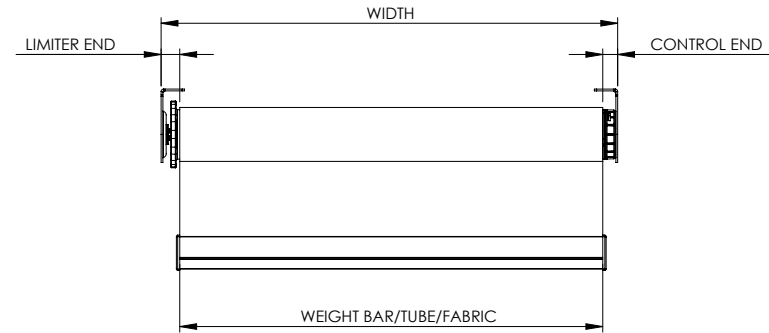

Easy-Link

3"/4"/5" Fascia

Mounting Rail

USE VX/LX BRACKETS

P95

USE VX/LX BRACKETS

SPECIFICATIONS

MAX ROLL

1.5"

MAXIMUM ROLL SIZE CHART

1.5" Bracket	78mm	3.071"
--------------	------	--------

DEDUCTION

CONTROL TYPE	CONTROL END		LIMITER END	
	With Covers	WithOUT Covers	With Covers	WithOUT Covers
Skyline Fascia (3")	21mm (13/16")	19mm (3/4")	21mm (13/16")	19mm (3/4")
Skyline Fascia (4")	21mm (13/16")	19mm (3/4")	21mm (13/16")	19mm (3/4")
Skyline (SLB660 Brackets)	20mm (13/16")	18mm (11/16")	20mm (13/16")	18mm (11/16")
Skyline (LX Brackets)	20mm (13/16")	19mm (3/4")	20mm (13/16")	19mm (3/4")
CF90 Cassette (Skyline LX Brackets)	23mm (7/8")		23mm (7/8")	
Cassette 100/120	21mm (13/16")		21mm (13/16")	
Mounting Rail (Skyline LX Brackets)	20mm (13/16")		20mm (13/16")	
Pelmet 95 (Skyline LX Brackets)	22mm (7/8")		22mm (7/8")	

LEGEND	DESCRIPTION
Light Blue	1.5" (38mm)
Dark Blue	1.5" (38mm) STD + Easy Link
Grey	Cannot be achieved - outside product specifications

*Minimum Blind Width = 660mm (26")

TUBE SPECS

USA

AU/EU

1-1/2" Rollease Tube + M/P Tape