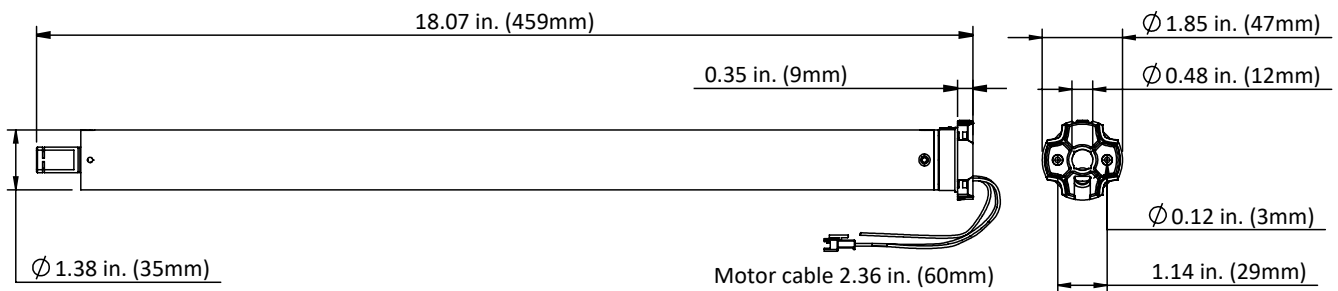

DIMENSIONS

COMPATIBLE PARTS

Tubes

Crown & Drives

Adaptors

S45 - Light	MTCRDR-35-S45
S45 - Std	
S45 - HD	
2" Ribbed Tube	MTCRDR-35-2

- MTAD-252835-SL
- MTAD-25-28-SLV2W
- MTAD-252835-RS
- RB40-1402-069400

COMPATIBLE SYSTEMS