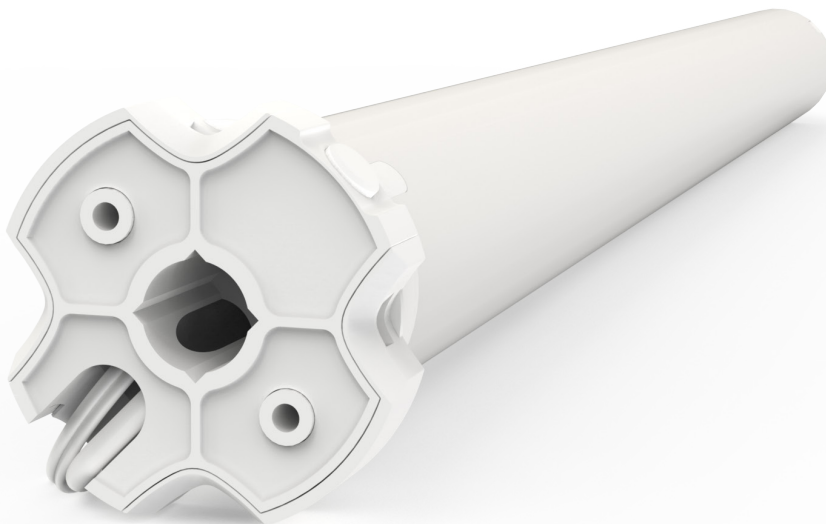

AUTOMATE™

DCRF 3.0

Simplified wiring. Efficient installation. Maintenance free.
This low voltage motor is perfect for large single or linked Roller shades
& Venetian applications.

BIDIRECTIONAL COMMUNICATION

Automate Radio Communication utilizes two-way communication to provide up-to-date feedback on battery levels and shade positioning via the Automate Pulse 2 app.

ADJUSTABLE SPEED CONTROL

Three shade speed settings to suit your needs – faster for larger shades, slower for smaller. Features quiet operation when set to the lowest speed setting.

SIMPLIFIED SETUP

Whether using a remote control or app for shade setup, Automate programming instructions are streamlined to have your shades moving as quickly as possible.

FAVORITE POSITIONING

Add a programmable shade position in addition to the upper and lower limits that can be defined as your "favorite".

PRECISE LIMIT ADJUSTMENT

Incremental steps during limit setting allows for precise positioning of the shade.

7
YEAR
WARRANTY

ARC™ (Automate Radio Communication) is Rollease Acmeda's proprietary technology utilizing 433MHz radio communication with bi-directional feedback that brings Automate motorized shading systems together.

A DIVISION OF
**ROLLEASE
ACMEDA**

© Rollease Acmeda Pty Ltd