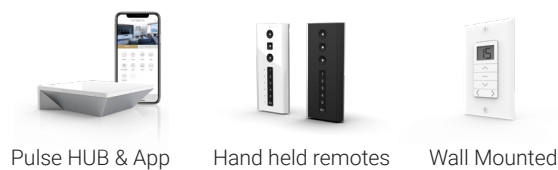

COMPATIBLE PRODUCTS (refer to catalog for full item listings)

Controllers