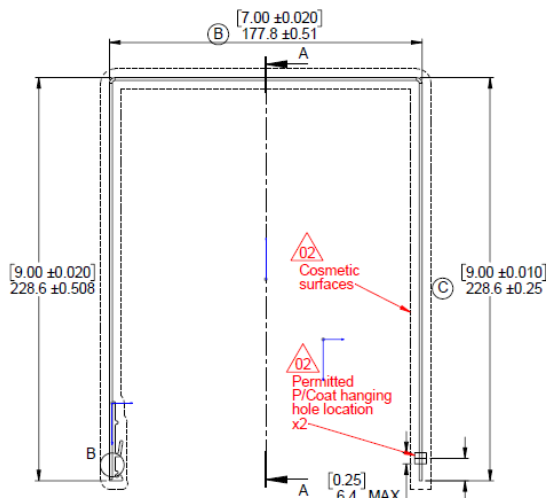

PRODUCT CHANGE | 7" X 9" POCKET

	CURRENT PRODUCT	REVISED PRODUCT	CHANGES MADE	
			YES	NO
DESCRIPTION.	AP-79, shade pocket, 7"x9"x10', WHT	AP-79, shade pocket, 7"x9"x10', WHT	<input type="checkbox"/>	<input checked="" type="checkbox"/>
CODE.	RCCP-7002-075305	RCCP-7002-075305	<input type="checkbox"/>	<input checked="" type="checkbox"/>
SO Multiple	2 EA	2 EA	<input type="checkbox"/>	<input checked="" type="checkbox"/>
PRICE.	Refer to catalog	Refer to catalog	<input type="checkbox"/>	<input checked="" type="checkbox"/>
COLOUR / FINISH.	White (075)	White (075)	<input type="checkbox"/>	<input checked="" type="checkbox"/>
LENGTH.	10'	10'	<input type="checkbox"/>	<input checked="" type="checkbox"/>
IMAGE.			<input type="checkbox"/>	<input checked="" type="checkbox"/>
TRANSITIONING.	July 7, 2023			

IMPROVEMENTS / CHANGES

FUNCTIONAL IMPROVEMENTS / CHANGES

CHANGES MADE

YES NO

AESTHETIC IMPROVEMENTS / CHANGES

- Pocket will be powder coated both inside and outside.
- Holes added to pocket 12" from each side for improved powder coat process.
 - Unnoticeable once installed but can be plugged using RCCP-7200-075000.