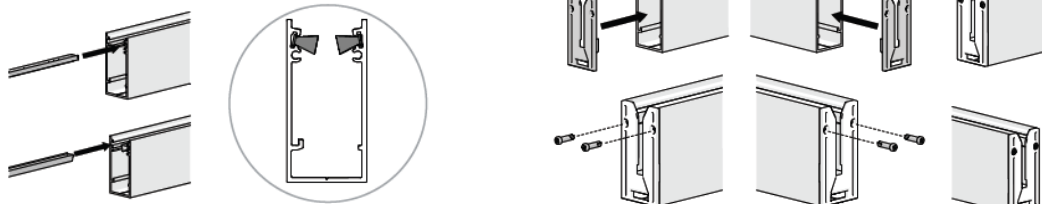

NEW PRODUCT | U CHANNEL

PRODUCT DETAILS	
DESCRIPTION.	U Channel w/PF 16ft (4.87m)
CODE.	RC91-0102-xxx490-PF
PACK SIZE.	4 EA
PRICE.	Refer to catalog
COLOUR / FINISH.	Anodized (020), Black (050), White (069)
LENGTH.	16ft (4.87m)
IMAGE.	
USE WITH.	Edge Side Guide Funnels, 7mm Fabric Brush, 10mm Fabric Brush
AVAILABLE.	June 2026

FEATURES & BENEFITS

PRODUCTION / INSTALLATION FEATURES

- Faster installation with single-piece extrusion.
- Slots to add fabric brush to guide hem bar travel.
- Side channel can also be used as a sill channel.

FUNCTIONAL BENEFITS

- Edge Side Guide Top Funnel can be used on both sides of the channel for a clean finish

AESTHETIC FEATURES

- Available in anodized, white and black