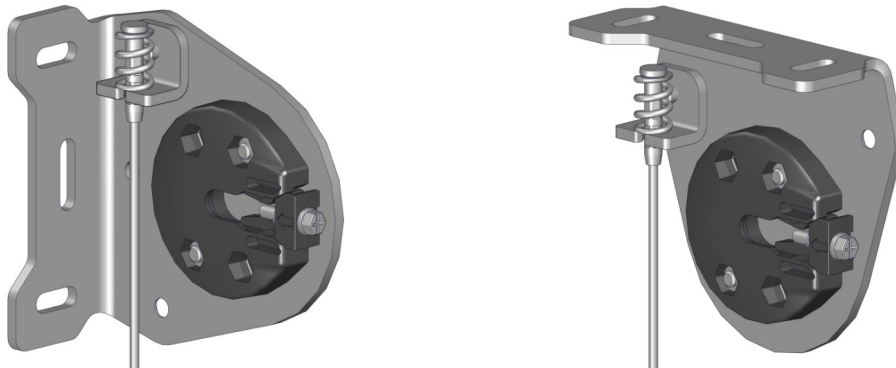

PRODUCT CHANGE | ROUND Open Bracket | Universal

	DISCONTINUED PRODUCT	REPLACEMENT PRODUCT	CHANGES MADE	
			YES	NO
DESCRIPTION.	Open Blind Brackets - Steel	Open Blind External Brackets	☒	☐
CODE.	RE01-3001-012067 – Stainless RE01-3002-xxx067 – Powder coat	RE01-3020-xxx000 – Powder coat RE01-3021-012000 – Stainless	☒	☐
PACK SIZE.	2 | 20 Sets	2 | 20 Sets	☐	☒
PRICE.	<i>As per current region price list. No changes.</i>		☐	☒
COLOUR / FINISH.			☐	☒
IMAGE.			☐	☒
ITEMS NO LONGER REQUIRED.	- RE01-3003-xxx000; Open Bracket Covers + Screws - RE01-0403-013000; External Booster Spacer - RE01-3012-033000; Zipscreen Open Bracket Template		☐	☐
USE WITH.	Zipscreen & VEUE Suite		☐	☒
TRANSITIONING.	Stock will start transitioning from October 2020.			

IMPROVEMENTS / CHANGES

PRODUCT CHANGES & IMPROVEMENTS

- Compatible with all wire guide terminals for all bracket orientations.
  - Including top fix with Zamak motor adaptor.
- No spacer adaptor required for Spring controlled wire guide.
  - Subtract 8mm from existing tube deduction.
- Not compatible with zipscreen open bracket template.
- No covers available.
- Monument (057) stocked as standard offering.

CHANGES MADE

YES ☒ NO ☐

IMAGES