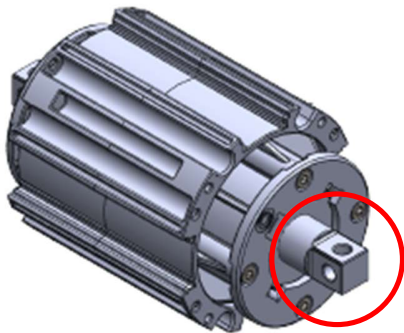

PRODUCT CHANGE | EXTREME BEARING IDLER

	DISCONTINUED PRODUCT	REPLACEMENT PRODUCT	CHANGES MADE	
			YES	NO
DESCRIPTION.	Extreme Bearing Idler Universal S100	Extreme Bearing Idler Universal S100	<input type="checkbox"/>	<input checked="" type="checkbox"/>
CODE.	RB80-0202-073100	RB80-0202-073100	<input type="checkbox"/>	<input checked="" type="checkbox"/>
PACK SIZE.	1 12 Piece	1 12 Piece	<input type="checkbox"/>	<input checked="" type="checkbox"/>
PRICE.	Refer price list.		<input type="checkbox"/>	<input checked="" type="checkbox"/>
COLOUR / FINISH.	073 – Grey Cloud	073 – Grey Cloud	<input type="checkbox"/>	<input checked="" type="checkbox"/>
IMAGE.			<input checked="" type="checkbox"/>	<input type="checkbox"/>
USE WITH.	S100 Tubes & External Bracket Adaptors		<input type="checkbox"/>	<input checked="" type="checkbox"/>
TRANSITIONING.	AUGUST-2023			

IMPROVEMENTS / CHANGES

PRODUCTION / INSTALLATION IMPROVEMENTS

- An additional hole has been added to the idler pin to simplify the installation process.
- The installer is no longer required to ensure the pin is precisely aligned during installation.