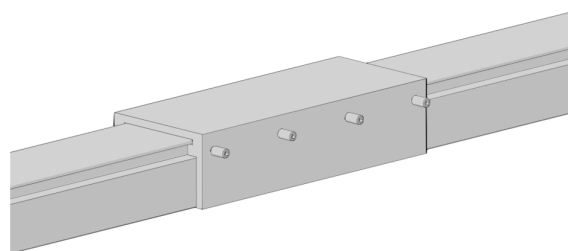

PRODUCT CHANGE | TRACK JOINER + SCREWS

	DISCONTINUED PRODUCT	REPLACEMENT PRODUCT	CHANGES MADE	
			YES	NO
DESCRIPTION.	Track joiner + Screws	Track joiner + Screws	<input type="checkbox"/>	<input checked="" type="checkbox"/>
CODE.	CU21-0601-xxx000	CU21-0601-xxx000	<input type="checkbox"/>	<input checked="" type="checkbox"/>
PACK SIZE.	1 10 Set	1 10 Set	<input type="checkbox"/>	<input checked="" type="checkbox"/>
COLOUR / FINISH.	Snow White	Snow White	<input type="checkbox"/>	<input checked="" type="checkbox"/>
IMAGE.			<input checked="" type="checkbox"/>	<input type="checkbox"/>
USE WITH.	Curtain Track	Curtain Track	<input type="checkbox"/>	<input checked="" type="checkbox"/>
TRANSITIONING.	NOVEMBER 2021			

IMPROVEMENTS / CHANGES

AESTHETIC IMPROVEMENTS / CHANGES

- Smaller, less obtrusive fasteners supplied
- Option to use 4 or 8 fasteners

CHANGES MADE
 YES NO

FUNCTIONAL IMPROVEMENTS / CHANGES

- 8 screws provided to secure two curtain tracks together for extra security in heavier, wider systems.

CHANGES MADE
 YES NO

PRODUCTION / INSTALLATION IMPROVEMENTS

- Symmetrical design allow production to assemble joiner in any direction

CHANGES MADE
 YES NO