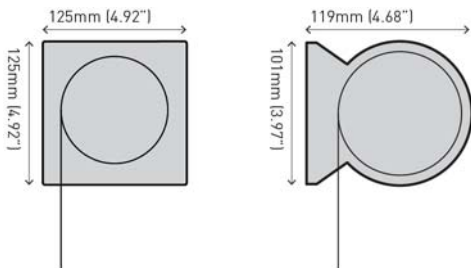

z-SCREEN

CAPACITY

Up to 5m (16ft) widths

DIMENSIONS

CONTROLS

Crank Gear

Spring

Motorised