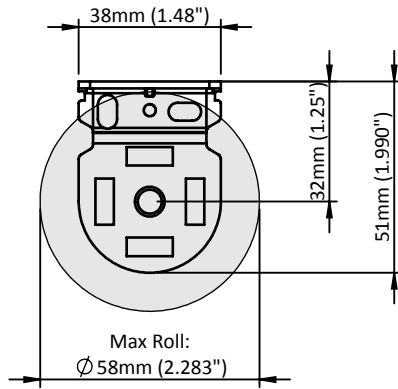

**SYSTEM INDEX**

- 1 Skyline Clutch SL5 - 25/28mm  
SL5H0#x
- 2 Skyline Pin End - 25/28mm  
SLPEV0#xx
- 3 Skyline Narrow Bracket - 32mm  
SLNB650xx
- 4 Skyline Narrow Bracket Cover - 32mm  
SLNB6C650xx
- 5 Rollease Aluminium Tube - 25/28 mm  
RTEA#T6
- 6 Rollease Chain - 50-51BPF  
RB545Mxx - Metal  
BC6MMxx - Plastic

# = Size  
xx = colour / finish

**COLOUR RANGE**

White (W) Grey (G) Black (BK)

**SPECIFICATIONS: SL5 SKYLINE CHAIN CONTROL 25mm [1"] & 28mm [1-1/8"] SYSTEM**

**MAX ROLL**

**DEDUCTION**

	IDLE END SIDE	CONTROL SIDE	OVERALL DEDUCTION
Standard Bracket - with covers	12mm (0.472")	18mm (0.709")	30mm (1.181")
Standard Bracket - with out covers	11mm (0.433")	16mm (0.630")	27mm (1.063")

**SYSTEM CAPACITY**

**Based on Recommended User Effort**

CONTROL	TUBE
SL5 Clutch	RTEA1, RTEA2
	RTEA2
OUTSIDE SPECIFICATIONS	

Chart based on a 25mm Rollease Tube, 420gsm fabric weight, 0.6mm fabric thickness & External Hem Bar

**TUBE SPECS**

25mm [1"] ROLLEASE Tube

CODE: RTEA1T6  
O.D: 26.7mm [1.051"]  
Length: 1.82m [6']  
Weight: 0.28kg/m [0.617lbs]

28mm [1-1/8"] ROLLEASE Tube

CODE: RTEA2T6  
O.D: 29.5mm [1.161"]  
Length: 4.87m [16']  
Weight: 0.30kg/m [0.661lbs]