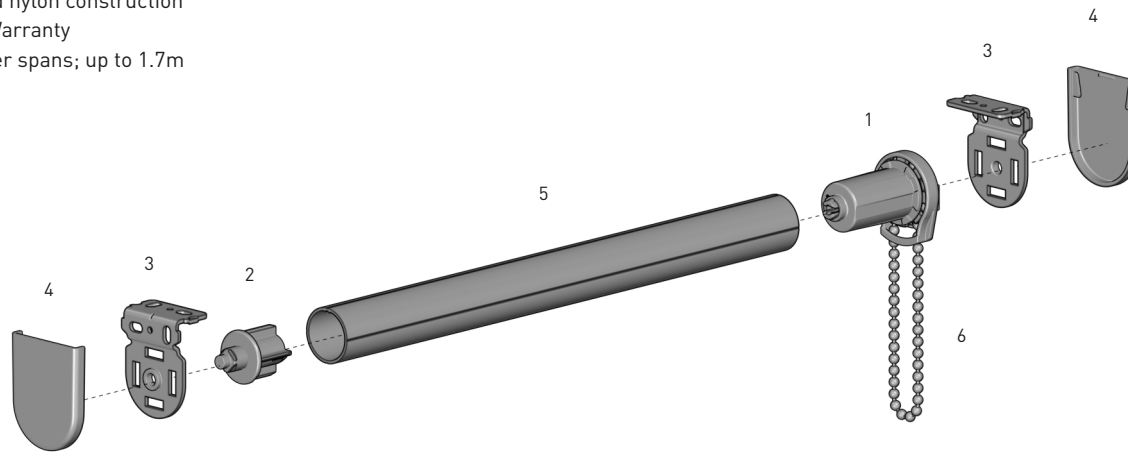

OVERVIEW: SL5 SKYLINE CHAIN CONTROL 25mm (1") & 28mm (1-1/8") SYSTEM

The Skyline system is the flagship of the Rollease product line. The Skyline Small Chain Controls, SL5 offers sleek rounded chain guard profiles which are ideal for both residential & commercial small applications (up to 5.5 kg lifting capacity), whilst featuring Velvetrol Technology and our limited lifetime warranty.

AESTHETICAL FEATURES

- Sleek, rounded chain guard design
- Reduced light gaps
- Colour coded bracket covers

ASSEMBLY / PRODUCTION FEATURES

- Greater flexibility in installation with spring loaded pin end
- Universal brackets
- Hooked clutches for easy and universal performance
- Easy chain attachment

FUNCTIONAL BENEFITS

- Smooth operation
- Guarded chain cover for minimal noise
- Long-lasting Fiberglass-filled nylon construction
- Backed by Limited Lifetime Warranty
- 2 Clutch options to allow wider spans; up to 1.7m

SYSTEM INDEX

1. 1 Skyline Clutch SL5 - 25/28mm
   SL5H0#x
2. 2 Skyline Pin End - 25/28mm
   SLPEV0#xx
3. 3 Skyline Narrow Bracket - 32mm
   SLNB650xx
4. 4 Skyline Narrow Bracket Cover - 32mm
   SLNB6C650xx
5. 5 Rollease Aluminium Tube - 25/28 mm
   RTEA#T6
6. 6 Rollease Chain - 50-51BPF
   RB545Mxx - Metal
   BC6MMxx - Plastic

# = Size
xx = colour / finish

COLOUR RANGE

White (W) Grey (G) Black (BK)