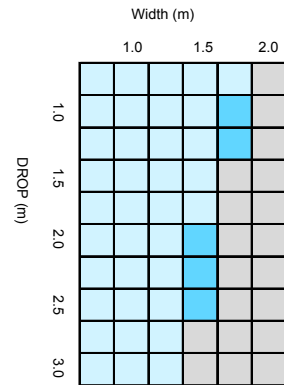

**SYSTEM INDEX**

- 1 Skyline Clutch SL5 - 25/28mm  
SL5H0#x
- 2 Skyline Pin End - 25/28mm  
SLPEV0#xx
- 3 Skyline Narrow Bracket - 32mm  
SLNB650xx
- 4 Skyline Narrow Bracket Cover - 32mm  
SLNB6C650xx
- 5 Rollease Aluminium Tube - 25/28 mm  
RTEA#T6
- 6 Rollease Chain - 50-51BPF  
RB545Mxx - Metal  
BC6MMxx - Plastic

# = Size  
xx = colour / finish

**COLOUR RANGE**

White (W) Grey (G) Black (BK)

**SPECIFICATIONS: SL5 SKYLINE CHAIN CONTROL 25mm [1"] & 28mm [1-1/8"] SYSTEM**

**MAX ROLL**

**DEDUCTION**

	IDLE END SIDE	CONTROL SIDE	OVERALL DEDUCTION
Standard Bracket - with covers	12mm (0.472")	18mm (0.709")	30mm (1.181")
Standard Bracket - with out covers	11mm (0.433")	16mm (0.630")	27mm (1.063")

**SYSTEM CAPACITY**

**Based on Recommended User Effort**

CONTROL	TUBE
SL5 Clutch	RTEA1, RTEA2
	RTEA2
OUTSIDE SPECIFICATIONS	

Chart based on a 25mm Rollease Tube, 420gsm fabric weight, 0.6mm fabric thickness & External Hem Bar

**TUBE SPECS**

25mm [1"] ROLLEASE Tube

CODE: RTEA1T6  
O.D: 26.7mm [1.051"]  
Length: 1.82m [6']  
Weight: 0.28kg/m [0.617lbs]

28mm [1-1/8"] ROLLEASE Tube

CODE: RTEA2T6  
O.D: 29.5mm [1.161"]  
Length: 4.87m [16']  
Weight: 0.30kg/m [0.661lbs]