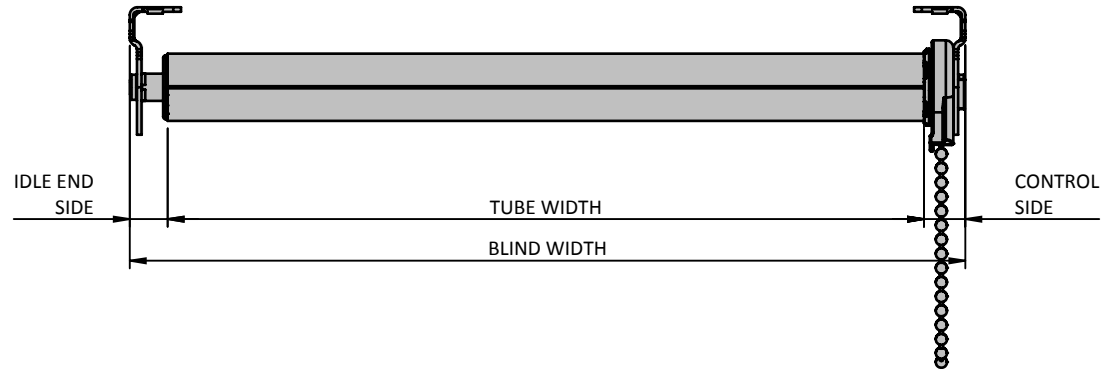

# = Size  
xx = colour / finish

**COLOUR RANGE**

White (W) Grey (G) Black (BK)

**SPECIFICATIONS: SL5 SKYLINE CHAIN CONTROL 25mm [1"] & 28mm [1-1/8"] SYSTEM**

**MAX ROLL**

**DEDUCTION**

	IDLE END SIDE	CONTROL SIDE	OVERALL DEDUCTION
Standard Bracket - with covers	12mm (0.472")	18mm (0.709")	30mm (1.181")
Standard Bracket - with out covers	11mm (0.433")	16mm (0.630")	27mm (1.063")

**SYSTEM CAPACITY**

**Based on Recommended User Effort**

CONTROL	TUBE
SL5 Clutch	RTEA1, RTEA2
	RTEA2
OUTSIDE SPECIFICATIONS	

Chart based on a 25mm Rollease Tube, 420gsm fabric weight, 0.6mm fabric thickness & External Hem Bar