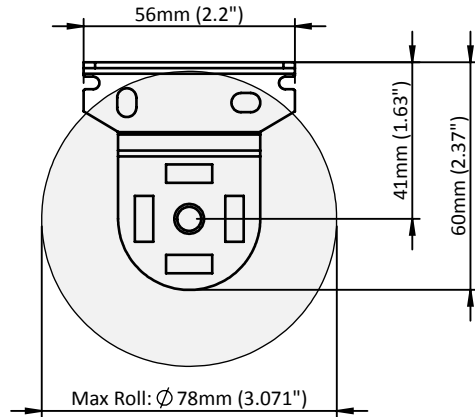

## PRODUCT OPTIONS

NARROW BRACKET & COVER  
38P (1 1/2") & 48P

CF90

QRG\_CF90 CASSETTE/FASCIA\_v1.1\_AUG\_2019

## COLOUR RANGE

White (W) Grey (G) Black (BK)

**SPECIFICATIONS: SL15 SKYLINE CHAIN CONTROL SYSTEM**

**MAX ROLL**

**DEDUCTION**

	IDLE END SIDE			CONTROL SIDE			OVERALL DEDUCTION		
	Open System		Cassette	Open System		Cassette	Open System		Cassette
	Standard	Narrow	CF90	Standard	Narrow	CF90	Standard	Narrow	CF90
With covers	15mm (0.591")	15mm (0.591")	19mm (0.748")	17mm (0.669")	17mm (0.669")	20mm (0.787")	32mm (1.260")	32mm (1.260")	39mm (1.535")
With out covers	13mm (0.512")	13mm (0.512")	17mm (0.669")	15mm (0.591")	15mm (0.591")	18mm (0.709")	28mm (1.103")	28mm (1.103")	35mm (1.378")

Chart based on a 28mm Rollease Tube, 420gsm fabric weight, 0.6mm fabric thickness & External Hem Bar

**TUBE SPECS**

28mm (1-1/8") ROLLEASE Tube

CODE: RTEA2T16  
O.D.: 29.5mm (1.161")  
Length: 4.87m (16')  
Weight: 0.3kg/m (0.661lbs)

44mm (1.7") ACMEDA Tube

CODE: RB93-0444-000580  
O.D.: 44.2mm (1.73")  
Length: 5.8m (19')  
Weight: 0.60kg/m (lbs)