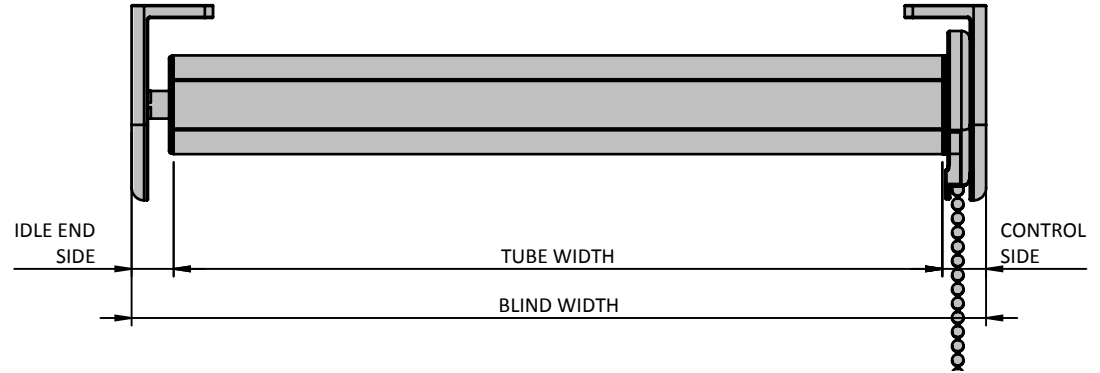

## COLOUR RANGE

White (W) Grey (G) Black (BK)

**SPECIFICATIONS: SL15 SKYLINE CHAIN CONTROL SYSTEM**

**MAX ROLL**

**DEDUCTION**

	IDLE END SIDE			CONTROL SIDE			OVERALL DEDUCTION		
	Open System		Cassette	Open System		Cassette	Open System		Cassette
	Standard	Narrow	CF90	Standard	Narrow	CF90	Standard	Narrow	CF90
With covers	15mm (0.591")	15mm (0.591")	19mm (0.748")	17mm (0.669")	17mm (0.669")	20mm (0.787")	32mm (1.260")	32mm (1.260")	39mm (1.535")
With out covers	13mm (0.512")	13mm (0.512")	17mm (0.669")	15mm (0.591")	15mm (0.591")	18mm (0.709")	28mm (1.103")	28mm (1.103")	35mm (1.378")

**SYSTEM CAPACITY**

**Based on Recommended User Effort**

CONTROL	TUBE
SL15 Clutch	RTEA2, RTEA3, RTEA4, 0440, 0443, 0444
	RTEA3, RTEA4, 0440, 0443, 0444
	RB93-0440, RTEA4, 0443, 0444
	RTEA4, 0443, 0444
	RB93-0443, 0444
	RB93-0444
OUTSIDE SPECIFICATIONS	