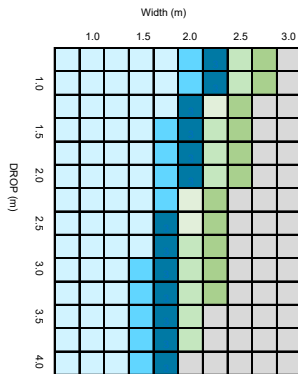

## PRODUCT OPTIONS

NARROW BRACKET & COVER  
38P (1 1/2") & 48P

CF90

QRG\_CF90 CASSETTE/FASCIA\_v1.1\_AUG\_2019

## COLOUR RANGE

White (W) Grey (G) Black (BK)

**SPECIFICATIONS: SL15 SKYLINE CHAIN CONTROL SYSTEM**

**MAX ROLL**

**DEDUCTION**

	IDLE END SIDE			CONTROL SIDE			OVERALL DEDUCTION		
	Open System		Cassette	Open System		Cassette	Open System		Cassette
	Standard	Narrow	CF90	Standard	Narrow	CF90	Standard	Narrow	CF90
With covers	15mm (0.591")	15mm (0.591")	19mm (0.748")	17mm (0.669")	17mm (0.669")	20mm (0.787")	32mm (1.260")	32mm (1.260")	39mm (1.535")
With out covers	13mm (0.512")	13mm (0.512")	17mm (0.669")	15mm (0.591")	15mm (0.591")	18mm (0.709")	28mm (1.103")	28mm (1.103")	35mm (1.378")

**SYSTEM CAPACITY**

**Based on Recommended User Effort**

CONTROL	TUBE
SL15 Clutch	RTEA2, RTEA3, RTEA4, 0440, 0443, 0444
	RTEA3, RTEA4, 0440, 0443, 0444
	RB93-0440, RTEA4, 0443, 0444
	RTEA4, 0443, 0444
	RB93-0443, 0444
	RB93-0444
OUTSIDE SPECIFICATIONS	