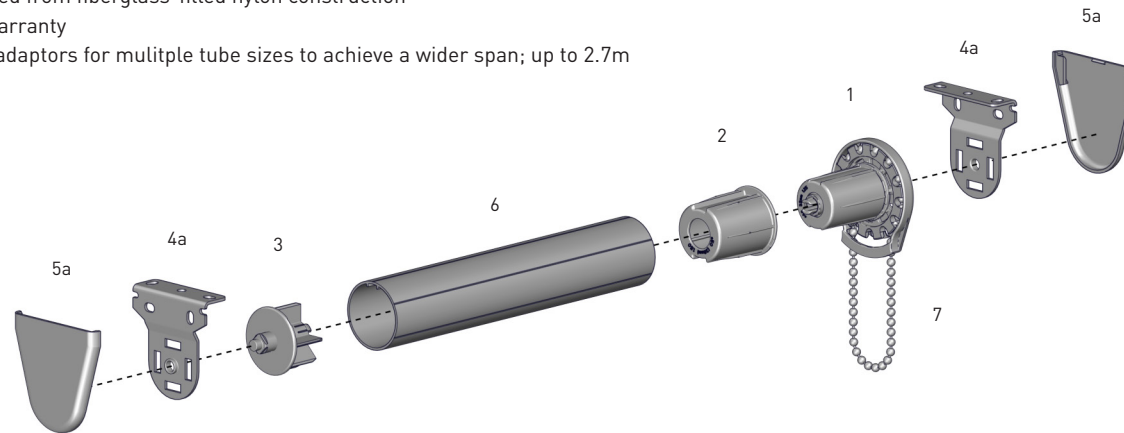

OVERVIEW: SL15 SKYLINE CHAIN CONTROL SYSTEM

The Skyline system is the flagship of the Rollease product line. The Skyline Medium SL15 Chain Control offers a sleek rounded chain guard profile which is ideal for both residential & commercial applications. Skyline clutches feature Velvetrol Technology and our limited lifetime warranty.

AESTHETICAL FEATURES

- Sleek, rounded chain guard design
- Reduced light gaps
- Colour coded bracket covers

ASSEMBLY / PRODUCTION FEATURES

- Greater flexibility in installation with spring loaded pin end
- Universal brackets
- Hooked clutches for a secure application
- Easy chain attachment
- Compatible with Acmeda Line S40 & S45 Tubes

FUNCTIONAL BENEFITS

- Smooth operation
- Guarded chain cover for minimal noise
- Long-lasting durability achieved from fiberglass-filled nylon construction
- Backed by Limited Lifetime Warranty
- Modular configuration with 4 adaptors for multiple tube sizes to achieve a wider span; up to 2.7m

SYSTEM INDEX

1	Skyline Clutch SL15 - 28mm SL15H01x
2	Skyline Adaptor SLA#3xx - 32mm/38mm SLA4#xx - 40mm/43mm
3	Skyline Pin End SLPEV###xx - 28mm /32mm/38mm SLPE4#xx - 40mm/43mm
4a	Skyline Standard Bracket SLB6##xx - 38p/50p Standard SLBN6##xx 38p/50p Narrow
4b	LX Skyline Bracket SL01-0306-xxx040
5a	Skyline Standard Bracket Cover SLBC###xx - 38p / 50p Standard SLNBC###xx 38p / 50p Narrow
5b	LX Bracket Cover Caps | S45 RB08-4151-069040
6	Aluminium Tube RTEA#T16 - Rollease Tube 28/32/38mm RB93-044#-000580 - Acmeda Line Tube S40/S45
7	Rollease Chain - 50-51BPF RB545Mxx - Metal BC6MMxx - Plastic

# = size
xx = colour / finish

PRODUCT OPTIONS

NARROW BRACKET & COVER
38P (1 1/2") & 48P

CF90

QRG_CF90 CASSETTE/FASCIA_v1.1_AUG_2019

COLOUR RANGE

White (W) Grey (G) Black (BK)