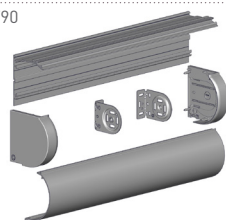

## ASSEMBLY / PRODUCTION FEATURES

- Greater flexibility in installation with spring loaded pin end
- Universal brackets
- Hooked clutches for a secure application
- Easy chain attachment
- Compatible with Acmeda Line S40 & S45 Tubes

## SYSTEM INDEX

1	Skyline Clutch SL15 - 28mm SL15H01x
2	Skyline Adaptor SLA#3xx - 32mm/38mm SLA4#xx - 40mm/43mm
3	Skyline Pin End SLPEV###xx - 28mm /32mm/38mm SLPE4#xx - 40mm/43mm
4a	Skyline Standard Bracket SLB6##xx - 38p/50p Standard SLBN6##xx 38p/50p Narrow
4b	LX Skyline Bracket SL01-0306-xxx040
5a	Skyline Standard Bracket Cover SLBC###xx - 38p / 50p Standard SLNBC###xx 38p / 50p Narrow
5b	LX Bracket Cover Caps   S45 RB08-4151-069040
6	Aluminium Tube RTEA#T16 - Rollease Tube 28/32/38mm RB93-044#-000580 - Acmeda Line Tube S40/S45
7	Rollease Chain - 50-51BPF RB545Mxx - Metal BC6MMxx - Plastic

## PRODUCT OPTIONS

NARROW BRACKET & COVER  
38P (1 1/2") & 48P

CF90

QRG\_CF90 CASSETTE/FASCIA\_v1.1\_AUG\_2019