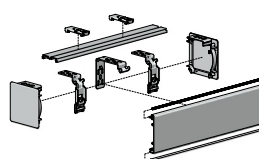

ADD ON SYSTEMS

ROUND BOX 90

FRS100 VALANCE

EASY-LINK S40 / S45

SQUARE BOX 100

INTERNAL WIRE GUIDE

SPECIFICATIONS: RB08 MKII CHAIN CONTROL S40/ S45 SYSTEM

MAX ROLL

DEDUCTIONS

	IDLE END SIDE	CONTROL SIDE	OVERALL DEDUCTION
VX/AX BRACKETS - with covers	15mm [0.59"]	17mm [0.66"]	32mm [1.25"]
VX/AX BRACKETS - withOUT covers	14mm [0.55"]	15mm [0.59"]	29mm [1.14"]

SYSTEM CAPACITY