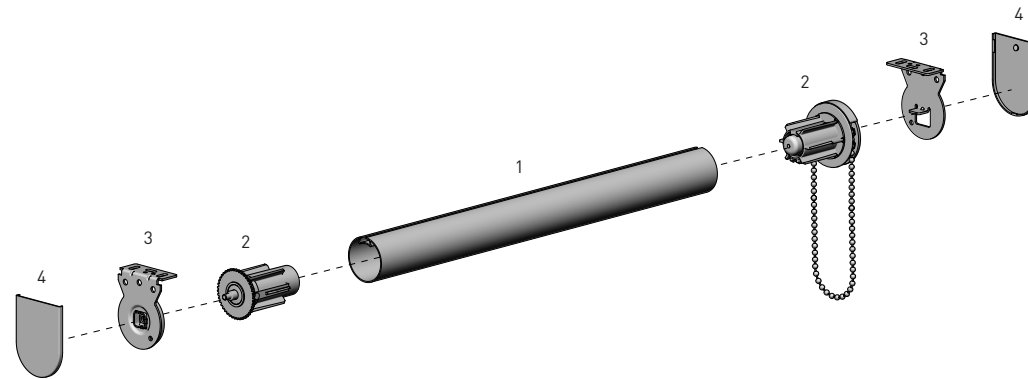

OVERVIEW: RB08 MKII CHAIN CONTROL S40/ S45 SYSTEM

The progression to the RB08 MKII Chain Control System is due to the implementation of several advancements made in Acmeda's development program, improving the overall performance, function and appearance of the previous design/model.

AESTHETIC FEATURES

- Smooth / clean aesthetical appearance.
- New ergonomic bracket design with square edge profile.

ASSEMBLY / INSTALLATION BENEFITS

- Easy-Lock effortless installation.
- 7mm adjustable Idler Extension.
- Improved installation with self locating grooves.

FUNCTIONAL BENEFITS

- Improved chain retention system, securing chain within mechanism during operation.

SYSTEM INDEX

1	Aluminium Tube - S40/S45
	RB91-02##-000##0
2	Easy-Lock MKII Chain Winder & Extended Idler
	RB08-4002-xxx000 - S40
	RB08-4502-xxx000 - S45
3	Easy-Lock Installation Bracket
	RB08-8351-xxx0## - VX [40 & 55mm proj.]
	RB08-8314-xxx0## - AX [40 & 55mm proj.]
4	Bracket Cover Cap
	RB08-4151-xxx0## - VX [40 & 55mm proj.]
	RB08-4141-xxx0## - AX [40 & 55mm proj.]

S45 HEAVY DUTY
 T-Spline Tube

CODE: RB93-0449-000580
 with D/S tape RB93-6449-000580
 O.D: 49mm
 Length: 5.8 metres