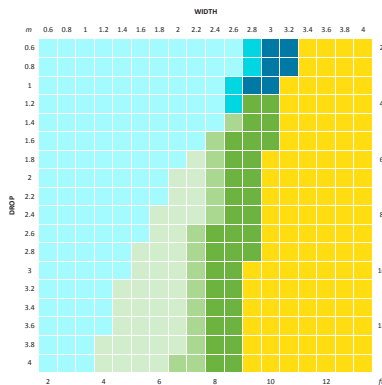

S45

RB08 | Minimum Blind Width: 150mm / 6inches
RB08 + RETROFIT | Minimum Blind Width: 750mm / 30inches

CONTROL	LEGEND	DESCRIPTION	EASY-LINK REQ.
RB08	[Light Blue]	S45 HD / STD / LT	[Yellow]
	[Dark Blue]	S45 HD / STD	[Yellow]
	[Medium Blue]	S45 HD	[Yellow]
RB08 + RETROFIT	[Light Green]	S45 HD / STD / LT	[Yellow]
	[Dark Green]	S45 HD / STD	[Yellow]
	[Medium Green]	S45 HD	[Yellow]

Parameters
Fabric Density: 420gsm
Fabric Thickness: 0.6mm
Weight Bar: D30 Bottom Rail

Maximum Hold Weights
S45 Light Tube: 4.7kg / 10 pounds (RB08), 13.4kg / 30 pounds (RB08 + Booster)
S45 STD Tube: 4.6kg / 10 pounds (RB08), 13.0kg / 30 pounds (RB08 + Booster)
S45 HD Tube: 4.2kg / 9 pounds (RB08), 11.8kg / 26 pounds (RB08 + Booster)

S45 LIGHT
T-Spline Tube

CODE: RB93-0443-000580
with D/S tape RB93-6443-000580
O.D: 43mm
Length: 5.8 metres

S45 STANDARD
T-Spline Tube

CODE: RB93-0444-000580
with D/S tape RB93-6444-000580
O.D: 44mm
Length: 5.8 metres

S45 HEAVY DUTY
T-Spline Tube

CODE: RB93-0449-000580
with D/S tape RB93-6449-000580
O.D: 49mm
Length: 5.8 metres