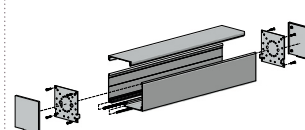

ADD ON SYSTEMS

ROUND BOX 90

FRS100 VALANCE

EASY-LINK S40 / S45

SQUARE BOX 100

INTERNAL WIRE GUIDE

SPECIFICATIONS: RB08 MKII CHAIN CONTROL S40/ S45 SYSTEM

MAX ROLL

DEDUCTIONS

	IDLE END SIDE	CONTROL SIDE	OVERALL DEDUCTION
VX/AX BRACKETS - with covers	15mm [0.59"]	17mm [0.66"]	32mm [1.25"]
VX/AX BRACKETS - withOUT covers	14mm [0.55"]	15mm [0.59"]	29mm [1.14"]

SYSTEM CAPACITY