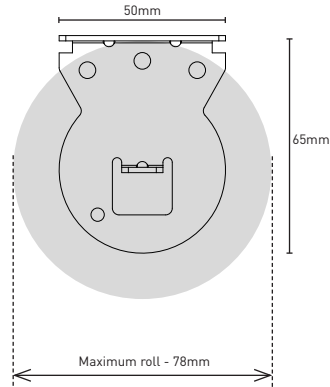

SPECIFICATIONS: RB08 MKII CHAIN CONTROL S40/ S45 SYSTEM

MAX ROLL