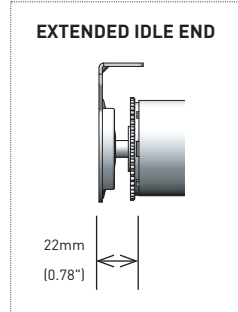

DEDUCTIONS

	IDLE END SIDE	CONTROL SIDE	OVERALL DEDUCTION
VX/AX BRACKETS - with covers	15mm [0.59"]	17mm [0.66"]	32mm [1.25"]
VX/AX BRACKETS - withOUT covers	14mm [0.55"]	15mm [0.59"]	29mm [1.14"]

SYSTEM CAPACITY

RB08 | Minimum Blind Width: 150mm / 6inches
RB08 + RETROFIT | Minimum Blind Width: 750mm / 30inches