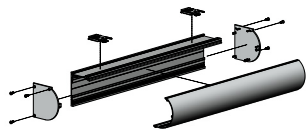

xxx= colour ## = size

COLOUR RANGE

pure white 069	sandstone 269	barley 283	silver grey 338	black 050

SYSTEM OPTIONS

MOUNTING RAIL

COMBO BRACKETS

RETRO-FIT BOOSTER

FIXED GUIDE WINDER SETS

ADD ON SYSTEMS

ROUND BOX 90

FRS100 VALANCE

EASY-LINK S40 / S45

SQUARE BOX 100

INTERNAL WIRE GUIDE

SPECIFICATIONS: RB08 MKII CHAIN CONTROL S40/ S45 SYSTEM

MAX ROLL

DEDUCTIONS

	IDLE END SIDE	CONTROL SIDE	OVERALL DEDUCTION
VX/AX BRACKETS - with covers	15mm [0.59"]	17mm [0.66"]	32mm [1.25"]
VX/AX BRACKETS - withOUT covers	14mm [0.55"]	15mm [0.59"]	29mm [1.14"]

SYSTEM CAPACITY