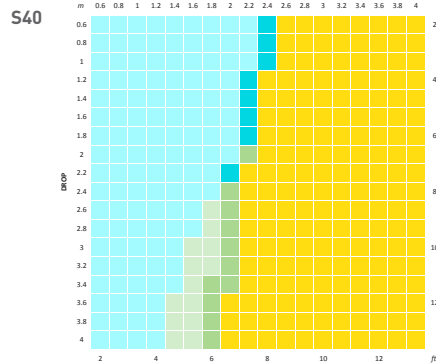

CONTROL	LEGEND	DESCRIPTION	EASY-LINK REQ.
RB08	[Light Blue]	S40 HD / STD + 39 SPLINE	[Yellow]
	[Dark Blue]	S40 HD	[Yellow]
RB08 + RETROFIT	[Light Green]	S40 HD / STD +39 SPLINE	[Yellow]
	[Dark Green]	S40 HD	[Yellow]

Parameters
Fabric Density: 420gsm
Fabric Thickness: 0.6mm
Weight Bar: D30 Bottom Rail

Maximum Hold Weights
S40 | 39 Spline Tube: 5.2kg / 11pounds (RB08), 14.6kg / 32pounds (RB08 + Booster)
S40 STD Tube: 5.2kg / 11pounds (RB08), 14.6kg / 32pounds (RB08 + Booster)
S40 HD Tube: 5.1kg / 11pounds (RB08), 14.4kg / 32pounds (RB08 + Booster)

ALUMINIUM TUBES

S40 | 39SPLINE
Aluminium Tube

CODE: RB91-0237-000480
with D/S tape RB91-6237-000480
O.D: 39mm
Length: 4.8 metres

S40 | 39KEYWAY
Aluminium Tube

CODE: RB91-0238-000550
with D/S tape RB91-6238-000550
O.D: 39mm
Length: 5.5 metres

S40 | 40 HEAVY DUTY
Aluminium Tube

CODE: RB91-0240-000550
O.D: 40mm
Length: 5.5 metres