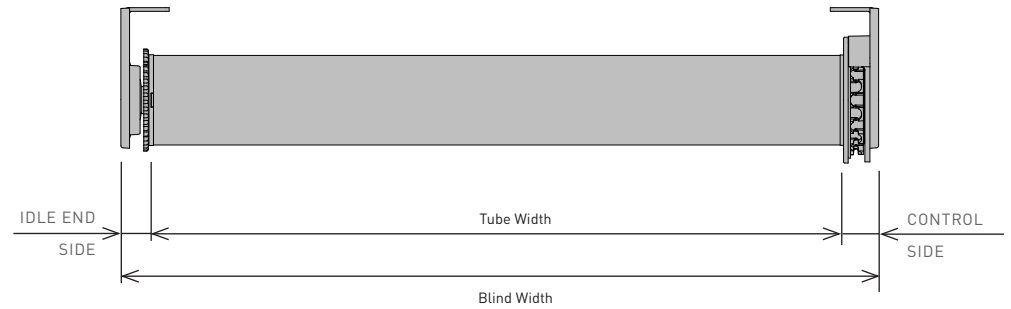

DEDUCTIONS

	IDLE END SIDE	CONTROL SIDE	OVERALL DEDUCTION
VX/AX BRACKETS - with covers	15mm [0.59"]	17mm [0.66"]	32mm [1.25"]
VX/AX BRACKETS - withOUT covers	14mm [0.55"]	15mm [0.59"]	29mm [1.14"]

SYSTEM CAPACITY

RB08 | Minimum Blind Width: 150mm / 6inches
RB08 + RETROFIT | Minimum Blind Width: 750mm / 30inches