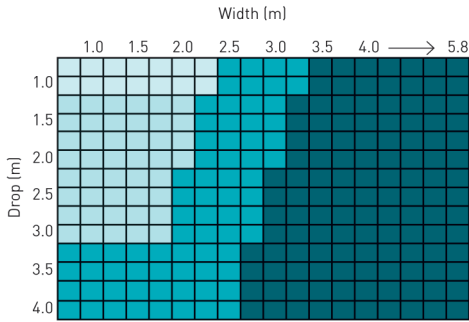

CF SUITE

CAPACITY

LEGEND	DESCRIPTION
	CF75
	CF90
	CF90 + Easy-Link

DIMENSIONS