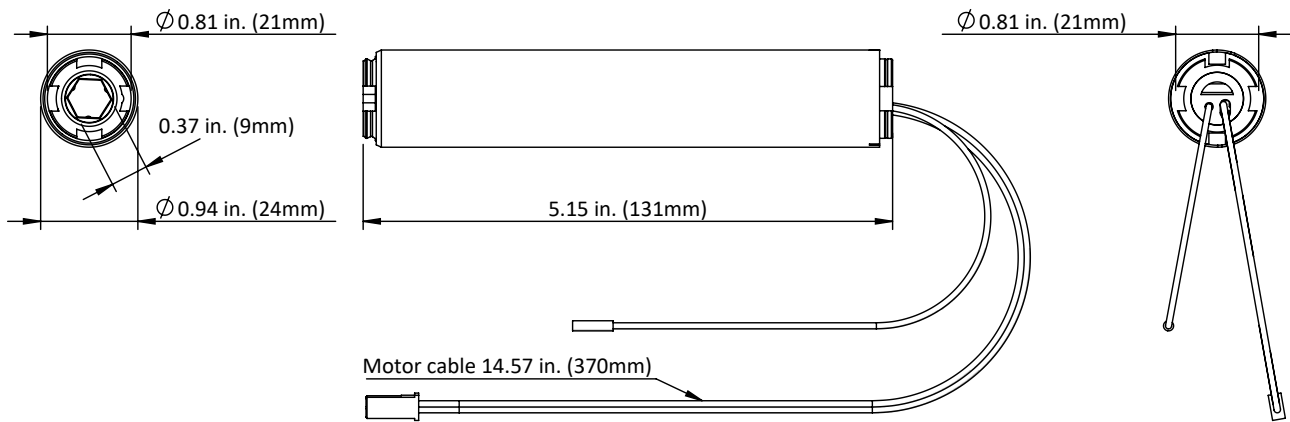

A DIVISION OF
**ROLLEASE
ACMEDA**

PRODUCT SPECIFICATIONS

Part #: MTDCRF-CL-0.6-50 Cord Lift 0.6 Nm Motor

Voltage	12V DC	Limit Switch Type	Electronic
Torque	0.6 Nm	Current	1.0 A
Max Run Time	12 min	Battery Size/Type	External Battery Pack
Speed	50 RPM (Adjustable to 42 or 34)	Temp Working Range	32°F to 140°F (0°C to 60°C)
Radio Frequency	433.92 MHz	Insulation Class	I.CL.B
RF Modulation	FSK	Sound Level	48dB
IP Rating	IP44	Power	12W

DIMENSIONS

COMPATIBLE PARTS

Systems

Motor Adaptors

Shaft Adaptors

BTG Headrail	MTAD-CLHR-BTGC	MTAD-CLSA-4MMSQ
Turnils Headrail	MTAD-CLHR-TUR	MTAD-CLSA-V
SS38 Headrail	MTAD-CLHRSS38KT	-
-	MTAD-CLHR_US-ROM	MTAD-CLSA-D
-	-	MTAD-CLSA-5mmSQ