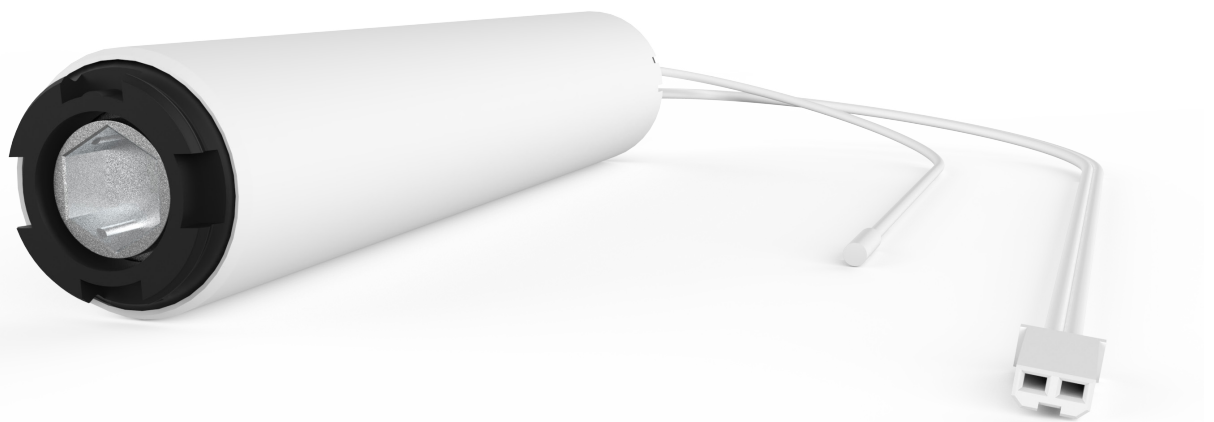

AUTOMATE™

CL 0.6 Cord Lift

Cord lift technology. Low voltage. 3 speed settings.
The CL motor can provide continuous power and its simplified wiring solution is directly compatible with cellular shades.

BIDIRECTIONAL COMMUNICATION

Automate Radio Communication utilizes two-way communication to provide up-to-date feedback on battery levels and shade positioning via the Automate Pulse 2 app.

INTERCHANGEABLE POWER SOURCE

Choose to have your shades hard wired for continuous power or opt for a wire-free setup – choose from a rechargeable battery pack or a tube that holds AA batteries.

FAVORITE POSITIONING

Add a programmable shade position in addition to the upper and lower limits that can be defined as your "favorite."

SIMPLIFIED SETUP

Whether using a remote control or app for shade setup, Automate programming instructions are streamlined to have your shades moving as quickly as possible.

PRECISE LIMIT ADJUSTMENT

Incremental steps during limit setting allows for precise positioning of the shade.

7 YEAR WARRANTY

ARC™ (Automate Radio Communication) is Rollease Acmeda's proprietary technology utilizing 433MHz radio communication with bi-directional feedback that brings Automate motorized shading systems together.

A DIVISION OF
**ROLLEASE
ACMEDA**