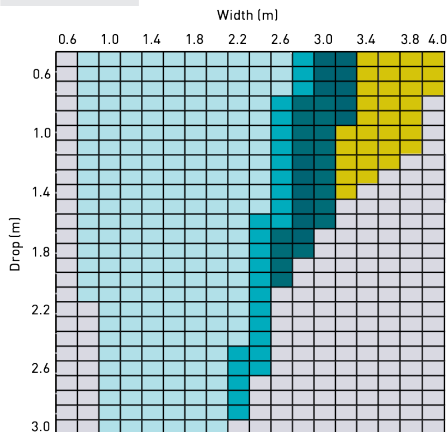

CAPACITY

LEGEND	DESCRIPTION
	S45 LIGHT | STANDARD | HEAVY DUTY
	S45 STANDARD | HEAVY DUTY
	S45 HEAVY DUTY
	S45 EASY-LINK (SINGLE BLIND ONLY)
	OUTSIDE SYSTEM SPECIFICATIONS

DIMENSIONS

FEATURES

- Push Button Limit Setting
- Universal Boosters
- In-built Decelerator
- Auto-rise Operation
- Dual Blinds - Single Chain

CONTROLS

COLOUR RANGE