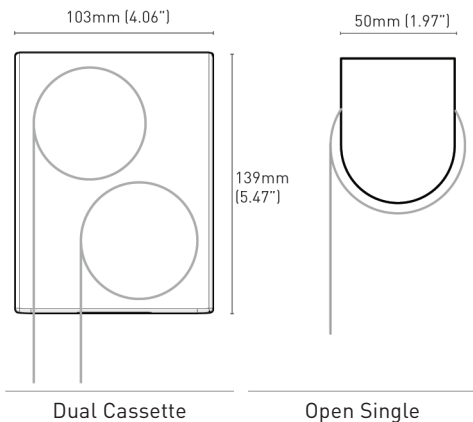

AERO

ROLLER SHADES

- Aero is a revolutionary roller shade suite designed by Rollease Acmeda.
- The Aero suite consists of a ground-breaking dual shade cassette with a single chain control or a chain free option. Single shade configuration also available.
- The contemporary and compact Aero Dual cassette is 30% smaller in size than existing solutions.
- Aero shades feature semi-automatic functionality – auto-rise and manual lowering.
- Activate Aero's 'auto-rise' feature with a light pull of the chain or weight bar, feel the tension and simply release.
- Chain-free Aero shades offer the ultimate in child safety.

CAPACITY

LEGEND	DESCRIPTION
	S45 LIGHT STANDARD HEAVY DUTY
	S45 STANDARD HEAVY DUTY
	S45 HEAVY DUTY
	S45 EASY-LINK (SINGLE BLIND ONLY)
	OUTSIDE SYSTEM SPECIFICATIONS

DIMENSIONS

FEATURES

- Push Button Limit Setting
- Universal Boosters
- In-built Decelerator
- Auto-rise Operation
- Dual Blinds - Single Chain