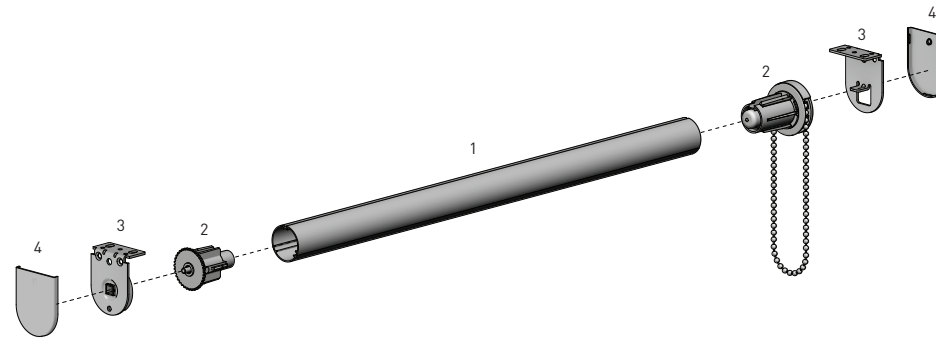

OVERVIEW: RB08 SMALL CHAIN CONTROL S35 SYSTEM

The RB08 S35 MKII Chain Control System offers a solution for smaller roller blind applications.

AESTHETIC FEATURES

- Aesthetically well proportioned, compact design.
- Snap-on slim bracket cover.
- Minimal light gaps.

ASSEMBLY / INSTALLATION BENEFITS

- Improved chain retention.
- Universal Retro-Fit Booster, secures directly to winder.

FUNCTIONAL BENEFITS

- New S35 T-Spline Standard & Heavy Duty tubes with improved balance and performance.
- Blinds up to 6sqm or 5.5kgs

SYSTEM INDEX

1	Aluminium Tube - S35 RB93-033#-000580
2	Easy-Lock MKII Chain Winder & Auto Idler - S35 RB08-3501-xxx010
3	LX Easy-Lock Bracket RB08-8345-xxx030
4	LX / VX Bracket Cover Cap RB08-4141-xxx030

S35 STANDARD

T-Spline Tube

CODE: RB93-0333-000580
 RB93-6333-000580 (with D/S tape)
 O.D: 33mm
 Length: 5.8metres

S35 HEAVY DUTY

T-Spline Tube

CODE: RB93-0335-000580
 RB93-6335-000580 (with D/S tape)
 O.D: 34mm
 Length: 5.8metres