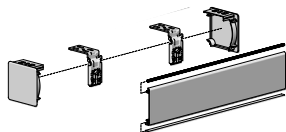

xxx= colour

= size

COLOUR RANGE

pure white 069	sandstone 269	barley 283	silver grey 338	black 050

SYSTEM OPTIONS

EASY-LIFT SPRING
ASSIST BOOSTER

MOUNTING RAIL

ADD ON SYSTEMS

FRS80 VALANCE SYSTEM

SQUARE BOX 85

ROUND BOX 70

INTERNAL WIRE GUIDE

SPECIFICATIONS: RB08 SMALL CHAIN CONTROL S35 SYSTEM

SYSTEM CAPACITY

RB08 | Minimum Blind Width: 150mm / 6inches

CONTROL	LEGEND	DESCRIPTION
RB08	 	S35 STD
	 	S35 HD
	 	OUTSIDE SPECIFICATIONS

The Easy-Lift Spring Assist Booster can be used to reduce user effort

Parameters

Fabric Density: 420gsm
 Fabric Thickness: 0.6mm
 Weight Bar: D30 Bottom Rail

Maximum Hold Weights

S35 STD Tube: 6.2kg/ 14pounds (RB08), 10.0kg/ 22pounds (RB08 + Booster)
 S35 HD Tube: 6.0kg/ 13pounds (RB08), 9.7kg/ 21pounds (RB08 + Booster)