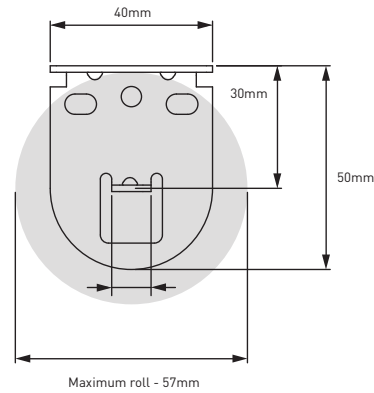

SPECIFICATIONS: RB08 SMALL CHAIN CONTROL S35 SYSTEM

SYSTEM CAPACITY

RB08 | Minimum Blind Width: 150mm / 6inches

CONTROL	LEGEND	DESCRIPTION
RB08	 	S35 STD
	 	S35 HD
	 	OUTSIDE SPECIFICATIONS

Parameters

Fabric Density: 420gsm
Fabric Thickness: 0.6mm
Weight Bar: D30 Bottom Rail

Maximum Hold Weights

S35 STD Tube: 6.2kg/ 14pounds (RB08), 10.0kg/ 22pounds (RB08 + Booster)
S35 HD Tube: 6.0kg/ 13pounds (RB08), 9.7kg/ 21pounds (RB08 + Booster)

MAX ROLL

DEDUCTIONS

	IDLE END SIDE	CONTROL SIDE	OVERALL DEDUCTION
LX BRACKETS - with covers	15mm (0.55")	17mm (0.66")	31mm (1.22")
LX BRACKETS - withOUT covers	14mm (0.51")	15mm (0.59")	28mm (1.10")

ALUMINIUM TUBES

S35 STANDARD

T-Spline Tube

CODE: RB93-0333-000580
RB93-6333-000580 (with D/S tape)
O.D: 33mm
Length: 5.8metres

S35 HEAVY DUTY

T-Spline Tube

CODE: RB93-0335-000580
RB93-6335-000580 (with D/S tape)
O.D: 34mm
Length: 5.8metres