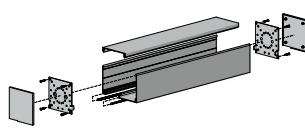

xxx= colour

= size

COLOUR RANGE

pure white 069	sandstone 269	barley 283	silver grey 338	black 050

SYSTEM OPTIONS

EASY-LIFT SPRING
ASSIST BOOSTER

MOUNTING RAIL

ADD ON SYSTEMS

FRS80 VALANCE SYSTEM

SQUARE BOX 85

ROUND BOX 70

INTERNAL WIRE GUIDE

SPECIFICATIONS: RB08 SMALL CHAIN CONTROL S35 SYSTEM

SYSTEM CAPACITY

RB08 | Minimum Blind Width: 150mm / 6inches

CONTROL	LEGEND	DESCRIPTION
RB08	 	S35 STD
	 	S35 HD
	 	OUTSIDE SPECIFICATIONS

The Easy-Lift Spring Assist Booster can be used to reduce user effort

Parameters

Fabric Density: 420gsm
 Fabric Thickness: 0.6mm
 Weight Bar: D30 Bottom Rail

Maximum Hold Weights

S35 STD Tube: 6.2kg/ 14pounds (RB08), 10.0kg/ 22pounds (RB08 + Booster)
 S35 HD Tube: 6.0kg/ 13pounds (RB08), 9.7kg/ 21pounds (RB08 + Booster)