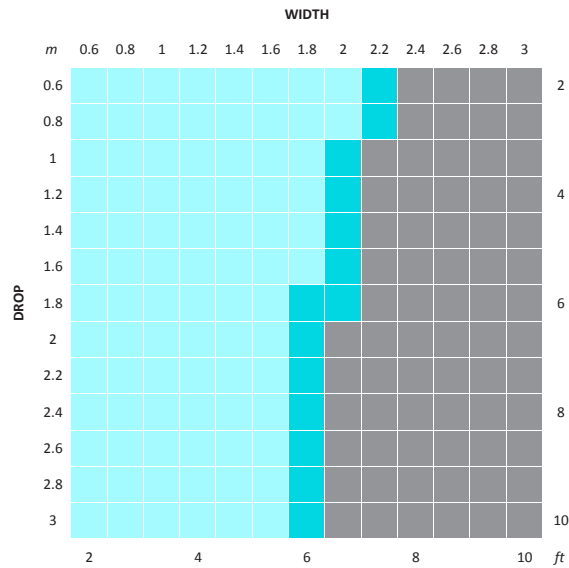

SPECIFICATIONS: RB08 SMALL CHAIN CONTROL S35 SYSTEM

SYSTEM CAPACITY

RB08 | Minimum Blind Width: 150mm / 6inches

CONTROL	LEGEND	DESCRIPTION
RB08	 	S35 STD
	 	S35 HD
	 	OUTSIDE SPECIFICATIONS

Parameters

Fabric Density: 420gsm
Fabric Thickness: 0.6mm
Weight Bar: D30 Bottom Rail

Maximum Hold Weights

S35 STD Tube: 6.2kg/ 14pounds (RB08), 10.0kg/ 22pounds (RB08 + Booster)
S35 HD Tube: 6.0kg/ 13pounds (RB08), 9.7kg/ 21pounds (RB08 + Booster)

MAX ROLL