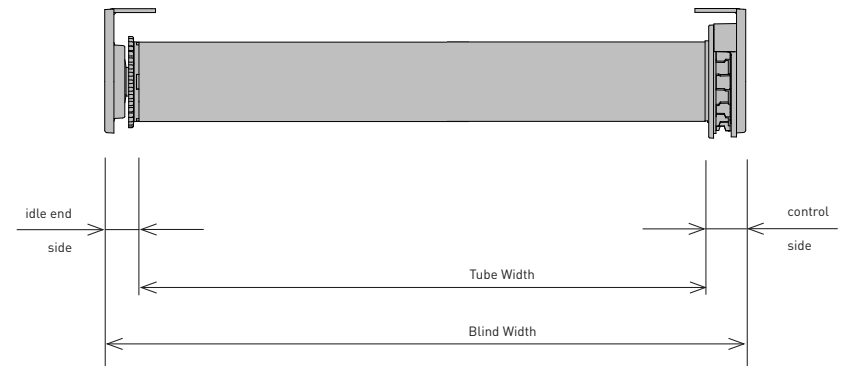

DEDUCTIONS

	IDLE END SIDE	CONTROL SIDE	OVERALL DEDUCTION
LX BRACKETS - with covers	15mm (0.55")	17mm (0.66")	31mm (1.22")
LX BRACKETS - withOUT covers	14mm (0.51")	15mm (0.59")	28mm (1.10")

ALUMINIUM TUBES

S35 STANDARD

T-Spline Tube

CODE: RB93-0333-000580
RB93-6333-000580 (with D/S tape)
O.D: 33mm
Length: 5.8metres