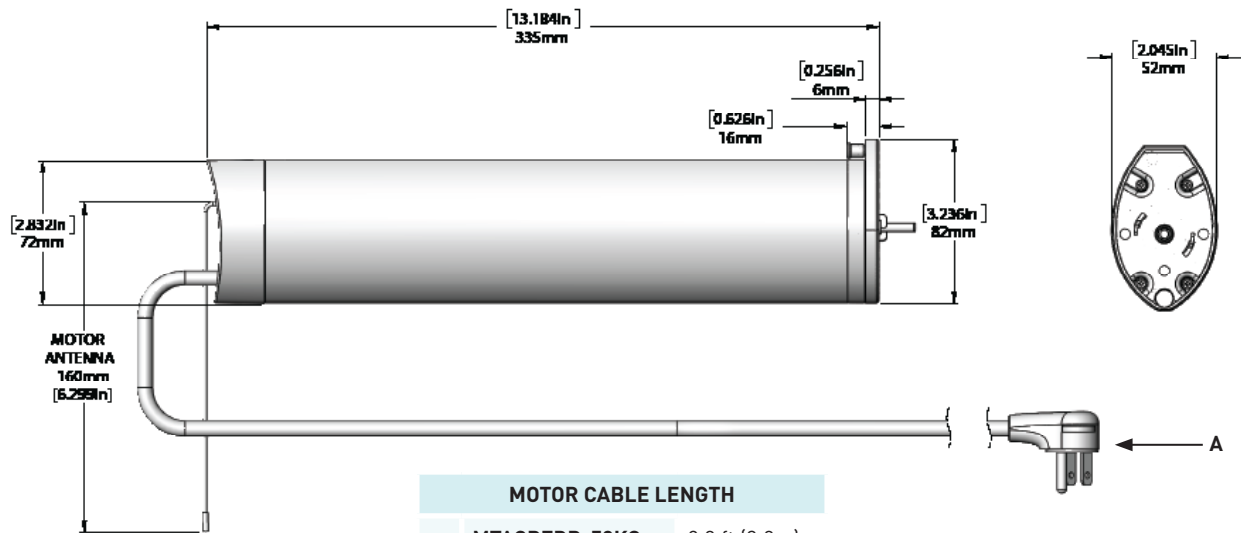

AUTOMATE | C1.2 Drapery

PART NO.	DESCRIPTION	REGION
MT01-2101-069001	Automate C - ARC Drape Motor	AU / EU
MTACRFDR-50KG	Drape Motor, ACRF, 1.2N/14 - 50KG	US
MTACRFDR-50KGLC	Drape Motor, ACRF, 1.2N/14 - 50KG - 20' Cord	US

TECHNOLOGIES

DIMENSIONS

MOTOR CABLE LENGTH		
A	MTACRFDR-50KG	9.8 ft (3.0m)
	MTACRFDR-50KGLC	20 ft (6.0m)
B	MT01-2101-069001	8.2 ft (2.5m)

SPECIFICATIONS

Voltage	110-240 Volts AC	IP Rating	IP40
Torque	1.2Nm	Limit Switch Type	Electronic
Max Run Time	4 Min	Amps	0.15A
Speed	120 RPM(Adjustable to 100 or 80)	Temp Working Range	32°F to 140°F (0°C to 60°C)
Radio Frequency	433.92 MHz	Insulation Class	III
RF Modulation	FSK	Sound Level	-44DB