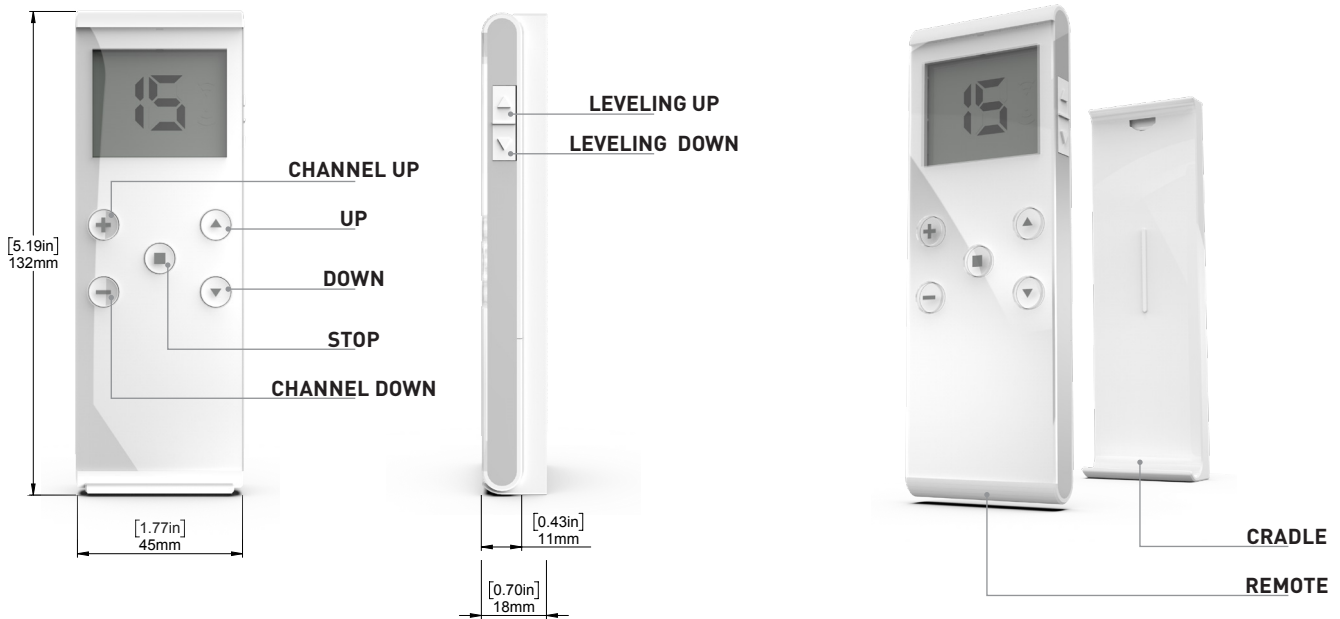

AUTOMATE | Paradigm Plus

Part #: MT02-0101-072003

Description: AUTOMATE Paradigm Plus | 15Ch. ARC Remote

FEATURES

- Multi 15 channel operation
- Press button feedback
- Control individual motors or add multiple motors in one group
- Leveling control allows for a group of motors to all be sent to the same position
- 12 month battery capacity (based on 4-6 operations per day)
- Wall Cradle included for magnetic wall mount option
- Hide unused channels for easy use

TECHNOLOGIES

433 MHz
BI-DIRECTIONAL

LEVEL
CONTROL

DIMENSIONS + OPERATION GUIDE

SPECIFICATIONS

Voltage	3V (CR2450)
Radio Frequency	433.92 MHz
Transmitting Power	10 milliwatt
Operating Temperature	-10°C - 50°C 14°F - 122°F
Transmission Distance	up to 200m (open space) up to 656' (open space)