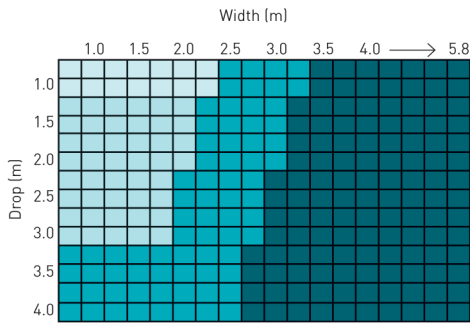

CF SUITE

CASSETTE ROLLER SHADES

- Semi or fully enclosed cassette options
- Adaptable Dim-Out side channels for improved energy efficiency and light block-out
- Modular system with versatile hardware
- Achieve a premium finish – end cover overlaps the cassette to hide any production imperfections
- Advanced chain guide for smooth and quiet operation
- Cover can be easily removed for on-going maintenance

CF SUITE

CAPACITY

LEGEND	DESCRIPTION
	CF75
	CF90
	CF90 + Easy-Link

DIMENSIONS

CF 75

CF 90

PROFILES

Square