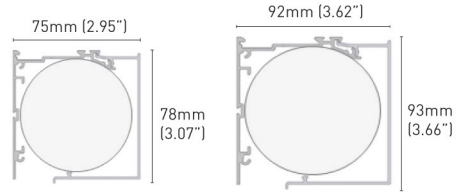

CF SUITE

CAPACITY

LEGEND	DESCRIPTION
	CF75
	CF90
	CF90 + Easy-Link

DIMENSIONS

CF 75

CF 90

PROFILES

Square