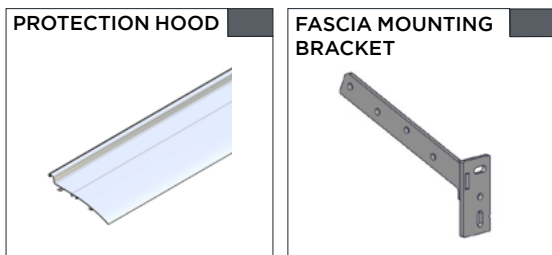

COLOUR RANGE

SPECIFICATION

Max Size: 5m x 3m

PRODUCT OPTIONS- See Page 274 for Pricing

CONTROL OPTIONS

FOLDING ARM SUPPORT BRACKET 1

PRICE.	\$461.00 / Pair
CODE.	AW10-0101-xxx000
PACK.	1 5 Pair

COLOUR. white 074, graphite 315
USE WITH. Cassette Profile