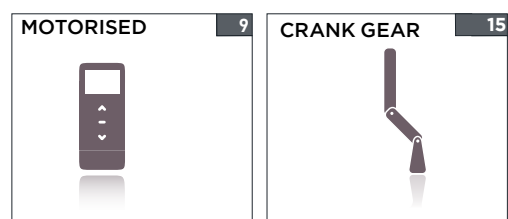

COLOUR RANGE

SPECIFICATION

Max Size: 5m x 3m

PRODUCT OPTIONS- See Page 274 for Pricing

CONTROL OPTIONS

FOLDING ARM SUPPORT BRACKET 1

PRICE.	\$461.00 / Pair
CODE.	AW10-0101-xxx000
PACK.	1 5 Pair

COLOUR. white 074, graphite 315
USE WITH. Cassette Profile