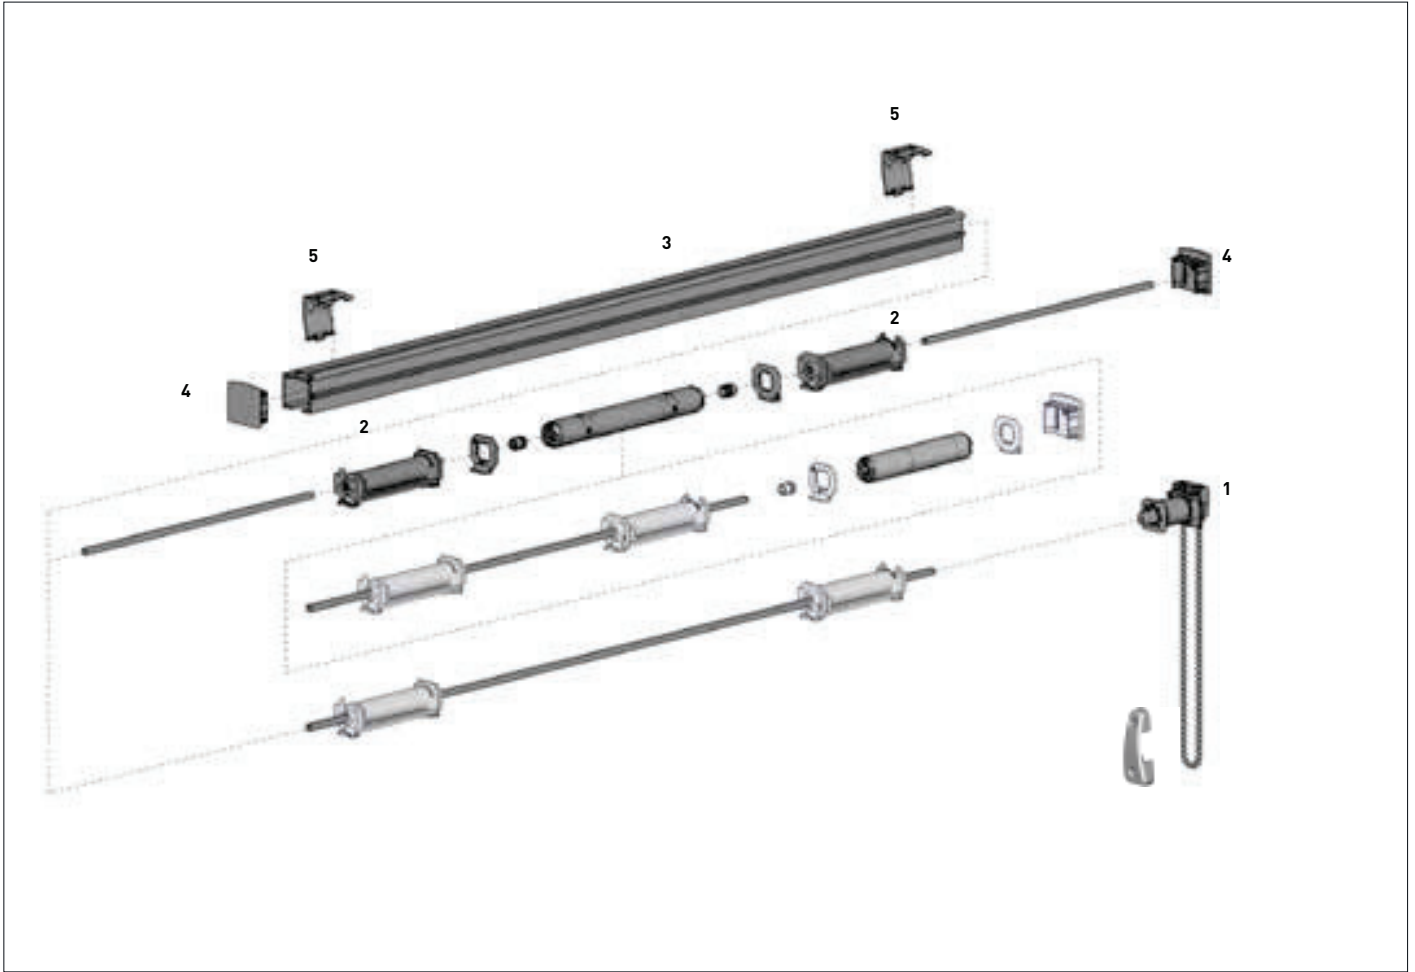

COLOUR RANGE

COMPATIBLE AUTOMATE™ MOTORS

AUTOMATE™ Cord Lift Motor

PRODUCT OPTIONS

**AUTOMATE™
MOTORIZATION** p.104

SYSTEM UPGRADES