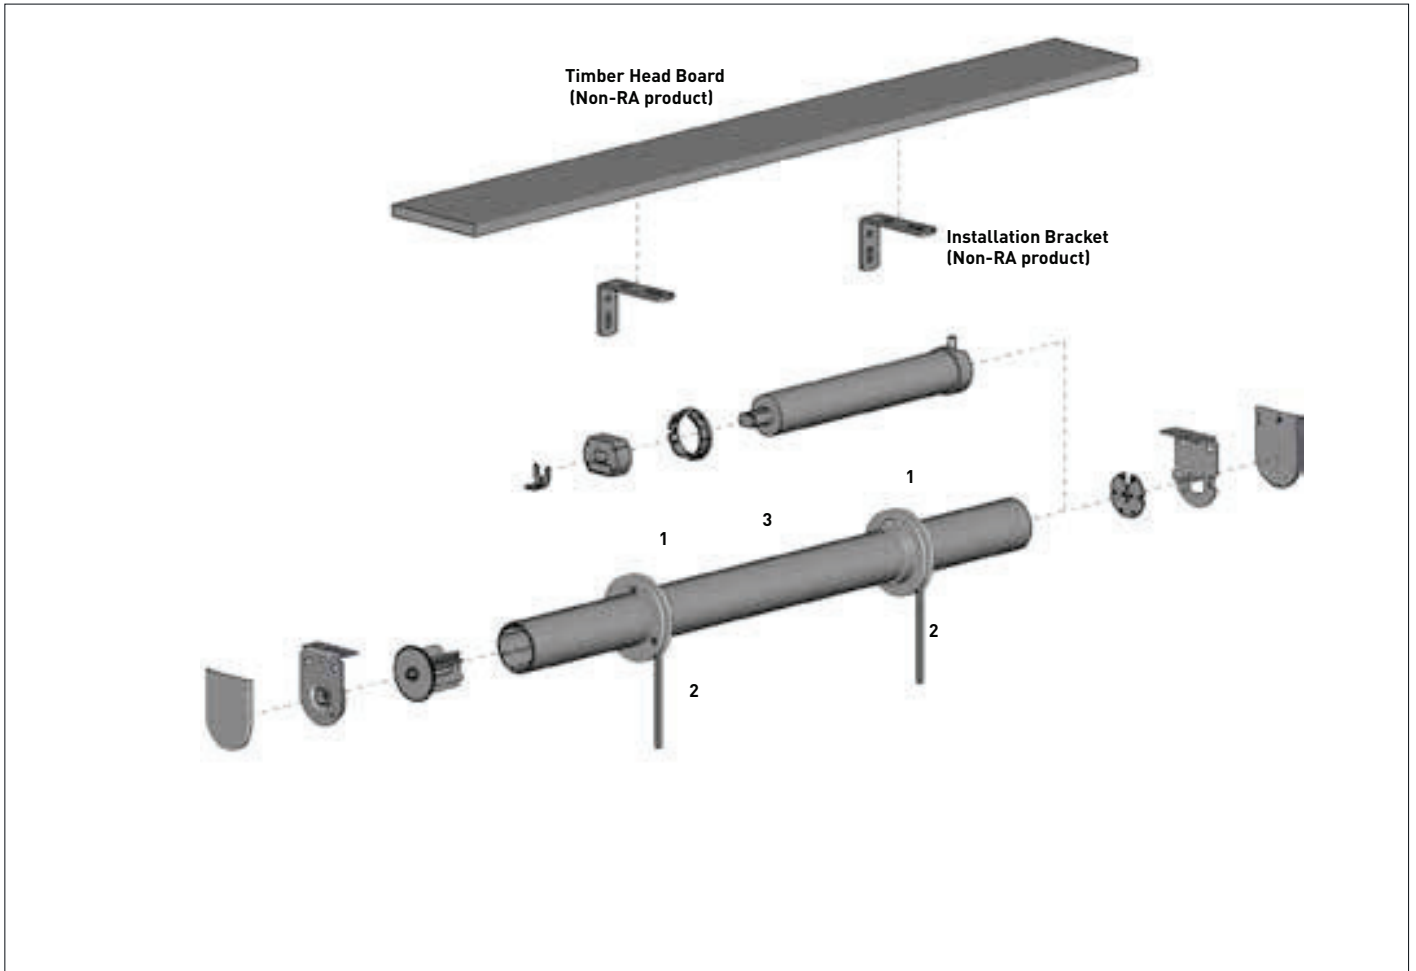

COLOUR RANGE

Off White

PRODUCT OPTIONS

SYSTEM UPGRADES

S45/RB09 CHAINWINDER SYSTEM p.43

S45/RB40 MOTORIZED SYSTEM p.47

S45 EASY-LINK™ SYSTEM p.51
For wider spans