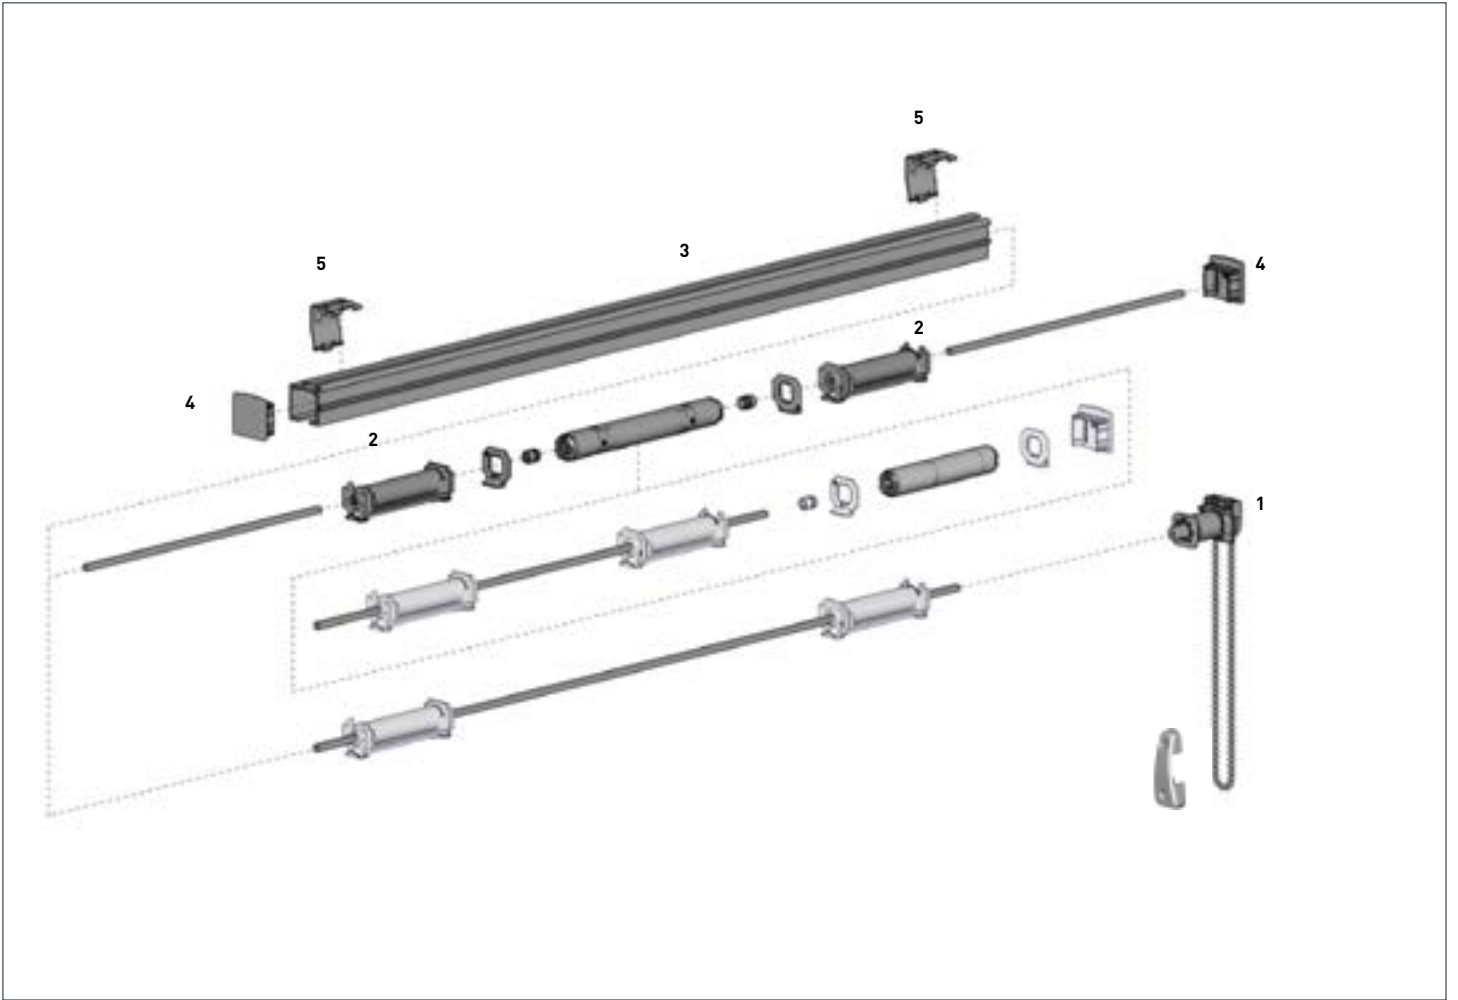

COLOR RANGE

Pure White

COMPATIBLE AUTOMATE™ MOTORS

AUTOMATE™ Cord Lift Motor

PRODUCT OPTIONS

**AUTOMATE™
MOTORIZATION**

p.37

SYSTEM UPGRADES