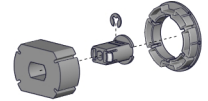

25MM MOTOR CROWN & DRIVE | 1-1/4" TUBE

-

CODE	MT03-0109-069003
PACK	250.