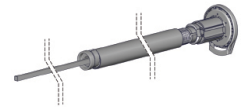

G200 GALAXY R-SERIES GEARED SPRING ASSIST

1g

TYPE	36" | Left
CODE	RGALSA36LBK
PACK	6

TYPE	36" | Right	45" | Left	45" | Right
CODE	RGALSA36Rxx	RGALSA45Lxx	RGALSA45Rxx
PACK	6	6	6

COLOR. Black (BK), White (W)