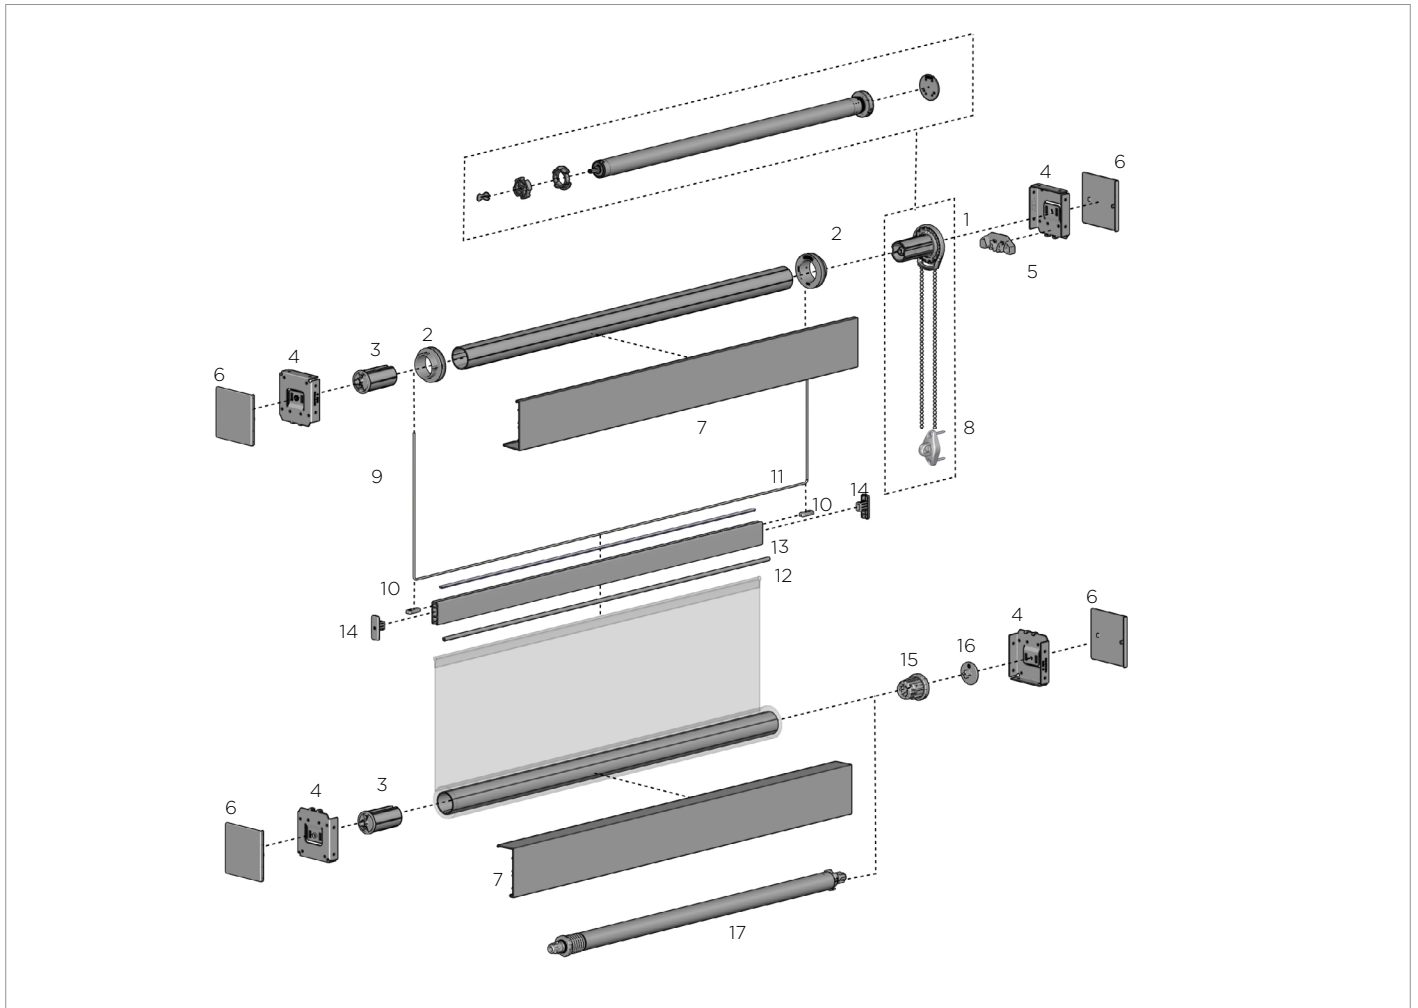

COLOR RANGE

TUBE COMPATIBILITY

1-1/2" tube

COMPATIBLE AUTOMATE™ MOTORS

AUTOMATE™ Li-ion 1.1, Q2.0 & 3.0
AUTOMATE™ DCRF 1.1, Q2.0 & 3.0

PRODUCT OPTIONS

**G200 SKYLINE
SPRING ASSIST**

p14

**OPEN ROLL
Skyline Bracket**

p13

**SKYLINE SQUARE
FASCIA | 3"**
Square cover

p15

**AUTOMATE™
MOTORIZATION**

p117

SYSTEM UPGRADES

**CF90 CASSETTE
FASCIA SYSTEM**

p61

**CF90 EDGE
LIGHT BLOCK**

p63

**SKYLINE LX
BRACKET**

p13