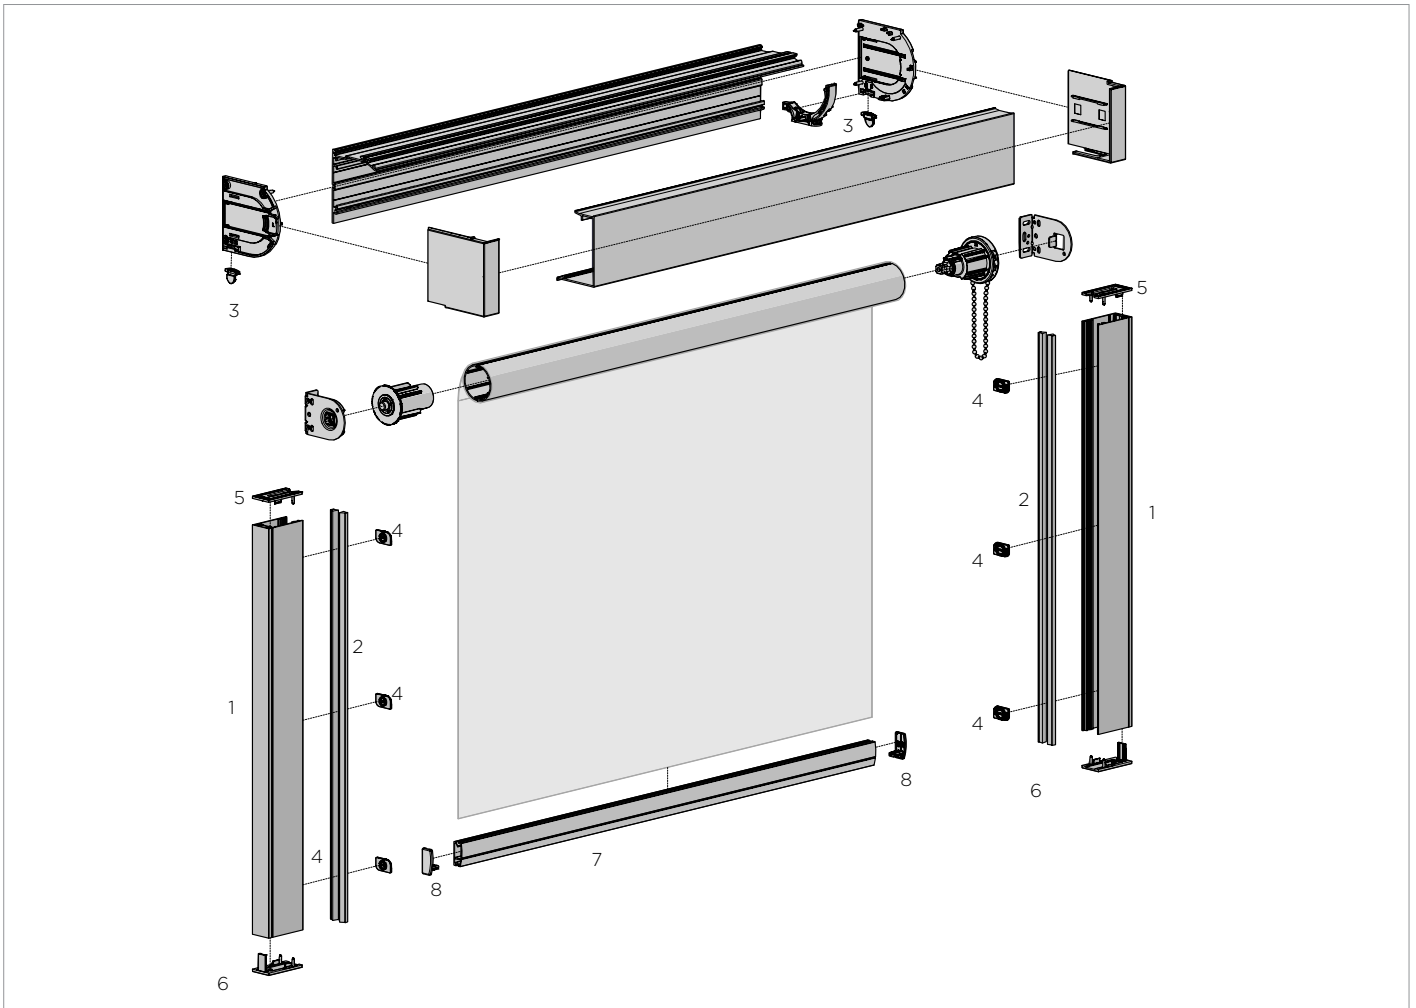

COLOR RANGE

PRODUCT OPTIONS

**CF90 CASSETTE FASCIA SYSTEM** p61  
 Square semi-cassette

SYSTEM UPGRADES

**S45 EASY-LINK™ SYSTEM** p19  
 For wider spans

**EDGE LIGHT BLOCK | SIDE GUIDE**

2 Pc. set - Fixing and Cover Rails -16 ft. (4.87m)