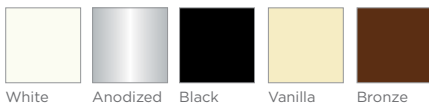

COLOR. Natural, Black (BK), Vanilla

**EASY SPRING PLUS CASSETTE BRACKET**

1-1/2" (38mm)

CODE	RE0084710
PACK	50

COLOR. White

**This page has been left blank intentionally**

**COLOR RANGE**

**PRODUCT OPTIONS**