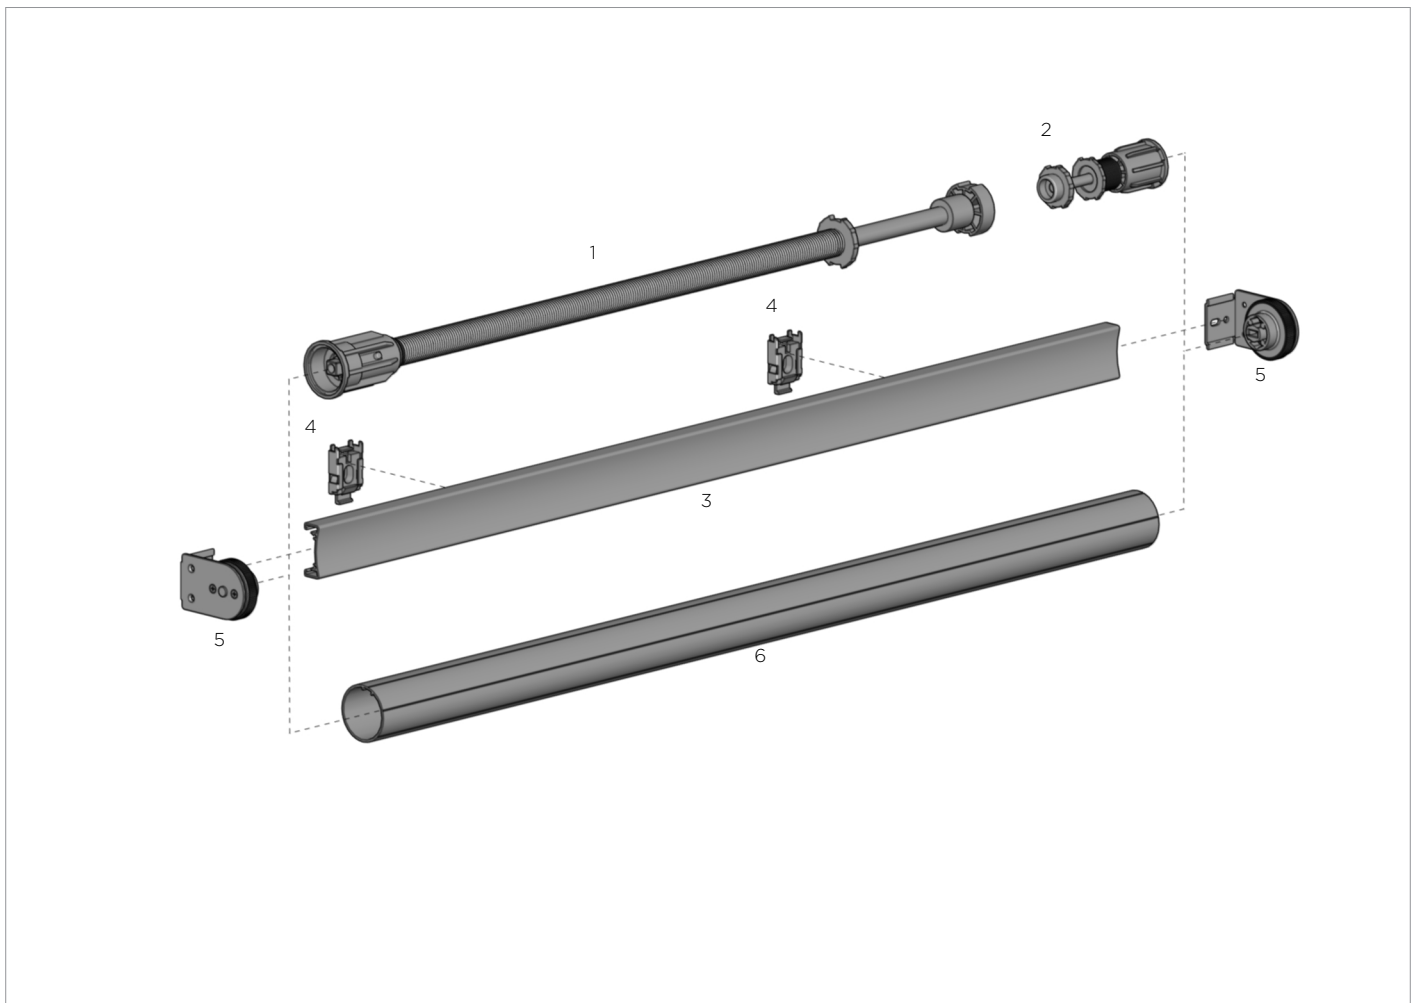

COLOR RANGE

White

TUBE COMPATIBILITY

1-1/2" tube

SYSTEM UPGRADES

CASSETTE
100/120
Round cover

p54

A 3D rendering of a curved, ribbed metal cassette cover, shown in an exploded view from its base.