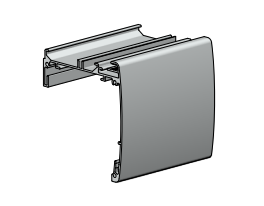

P95 SEMI CASSETTE p59