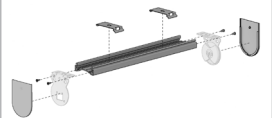

MKII MOUNTING RAIL p9
With Use of LX Bracket