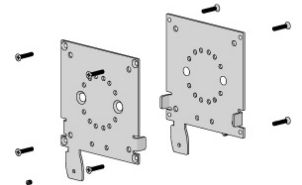

BOX 120 - UNIVERSAL END PLATE SET
Includes screws

TYPE	With ears
CODE	SB02-1201-025020
PACK	5