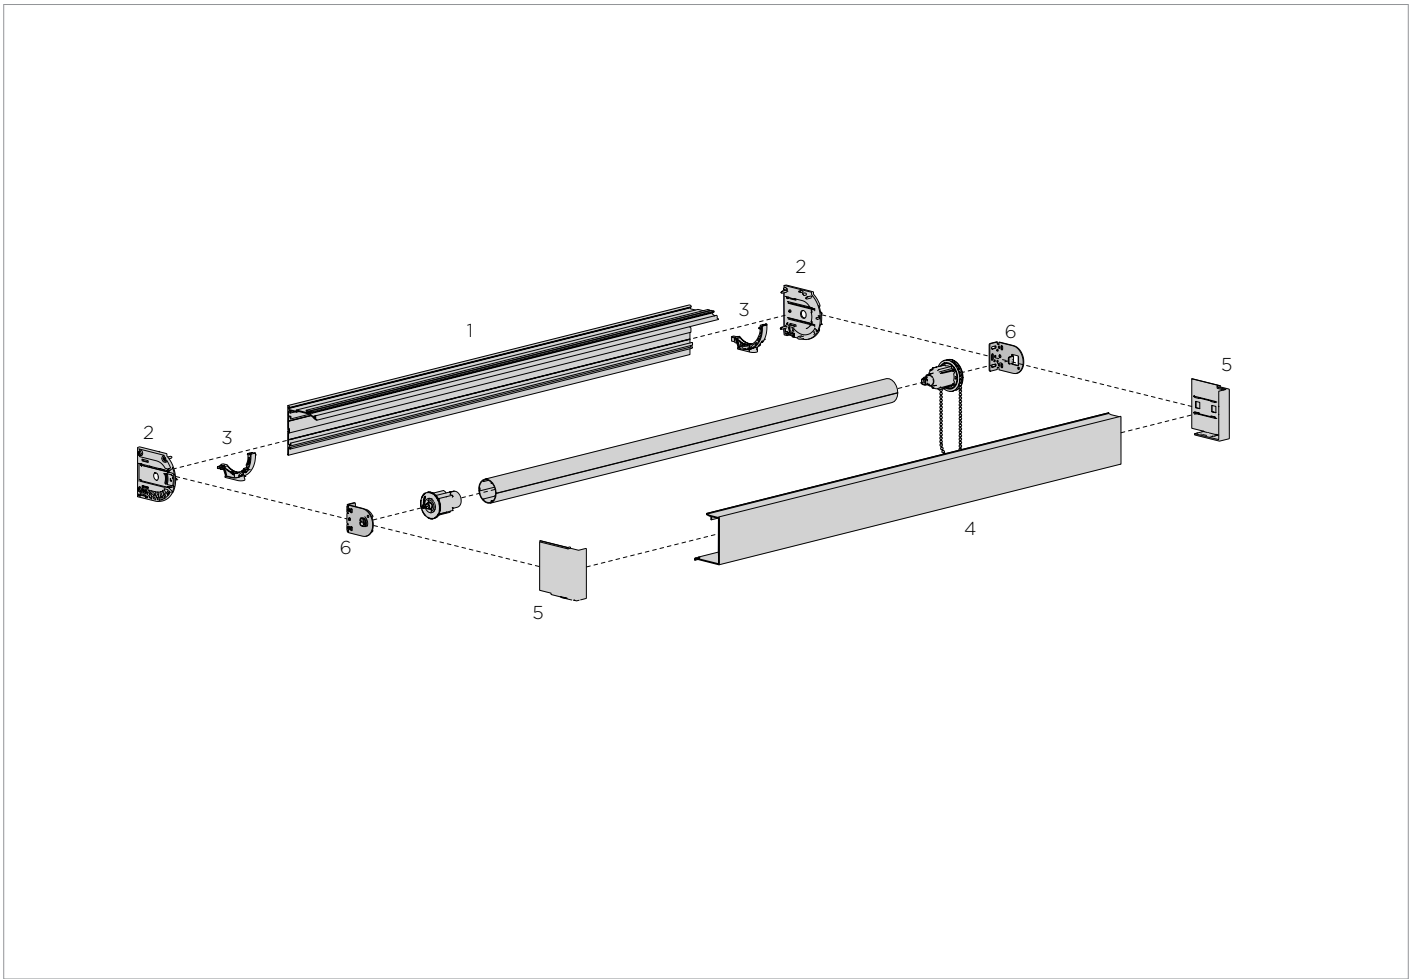

COLOR RANGE

PRODUCT OPTIONS

SEMI-CASSETTE p57

Use fascia bracket with square cover &

MOUNTING BRACKETS -

Ceiling or wall mount

COMPATIBLE SYSTEMS

S45 EASY-LINK™ SYSTEM p19

For wider spans

CF90 EDGE LIGHT BLOCK p63

RB09/SKYLINE CLUTCH SYSTEM p25

AUTOMATE(TM) MOTORIZATION p117

EASY SPRING p3