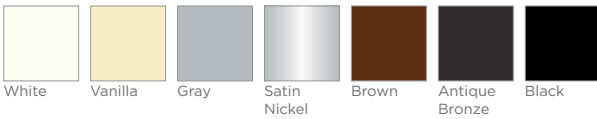

COLOR. Silver

**BRACKET WITH ADJUSTER WHEEL FOR SINGLE SHADES** 5a

CODE	RE0080710
PACK	50

COLOR. White

**BRACKET WITH SIDE ADJUSTER FOR SINGLE SHADES** 5b

CODE	RE0084610
PACK	50

COLOR. White

COLOR RANGE