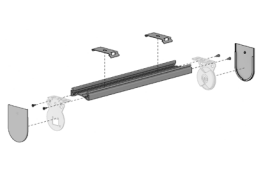

**TUBE COMPATIBILITY**

1-1/2" tube  
45mm tube

**PRODUCT OPTIONS**

**MKII MOUNTING RAIL** p9  
For quick installation

**EASY-LINK™ SYSTEM** p19  
For wider spans

**SYSTEM UPGRADES**

**CASSETTE** p54  
Round cover