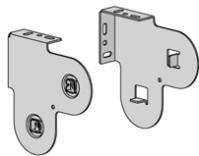

**EASY-LIFT RETROFIT**

**DOUBLE BRACKETS**

For dual day/night shades

**S45 EASY-LINK™ SYSTEM**

For wider spans

**TENSION DEVICES**

**SYSTEM UPGRADES**

**SQUARE CASSETTE 110**