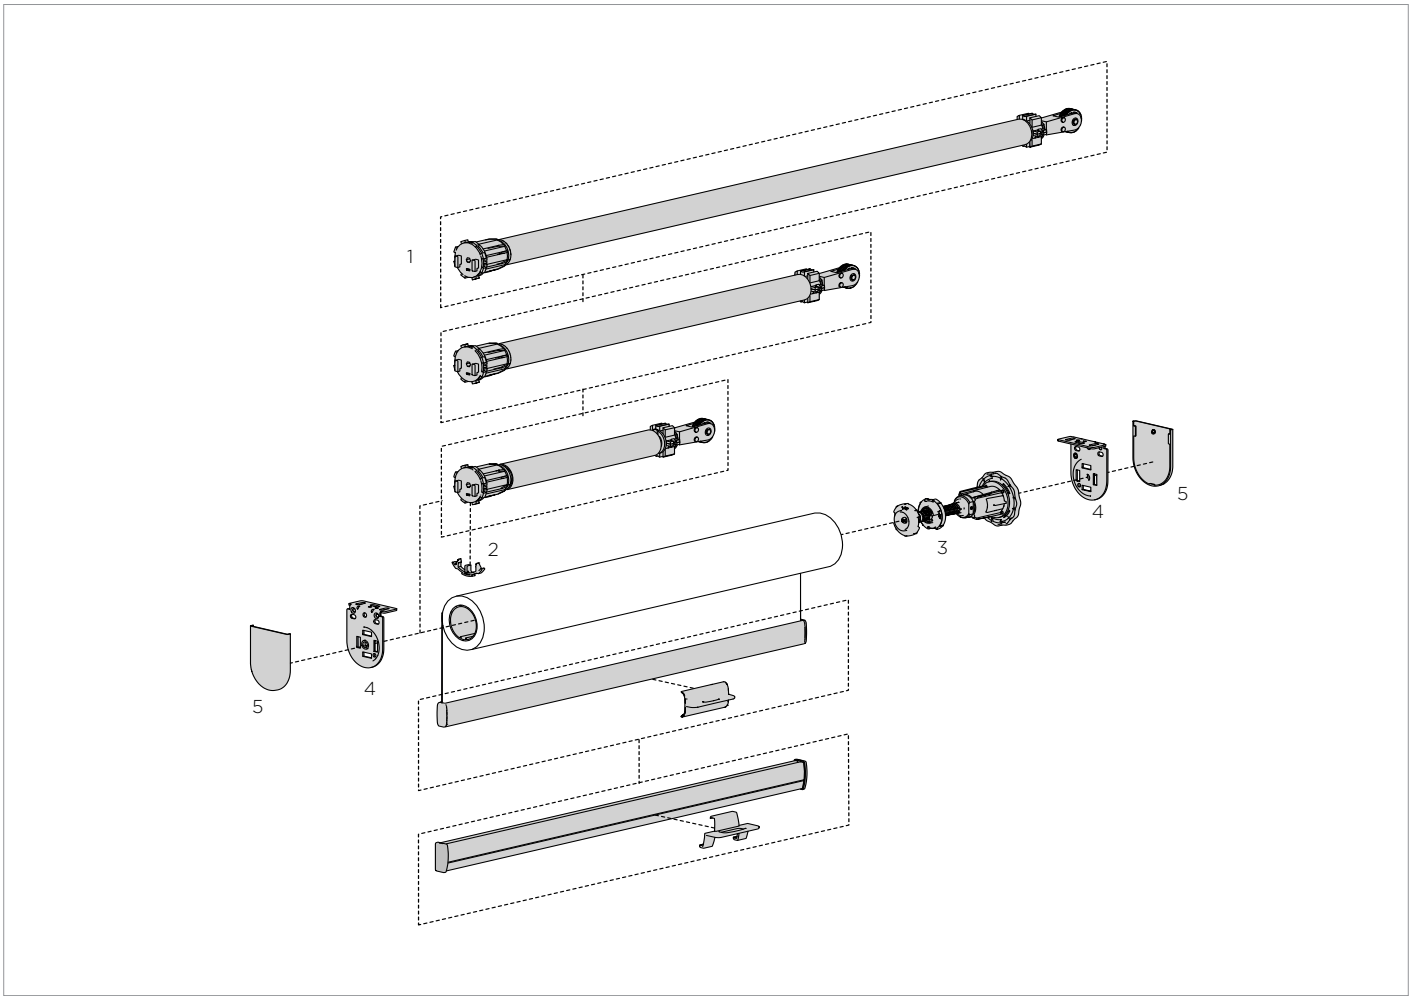

# ROLLERS

<b>SECTION 1</b>	<b>EASY SPRING SERIES</b>		<b>SECTION 7</b>	<b>CASSETTE</b>	
	Easy Spring Air	3		Cassette 80/100/120	54
	Easy Spring Ultra	5		Square Cassette 110	57
	Easy Spring Wand	7	<b>SECTION 8</b>	<b>SEMI CASSETTE</b>	
	Easy Spring Plus	9		P95 Semi Cassette	59
<b>SECTION 2</b>	<b>SKYLINE</b>		<b>SECTION 9</b>	<b>CF90</b>	
	Skyline	11		CF90 Cassette Fascia System	61
	Skyline Easy Link and Infinite Adjuster	19		CF90 Edge Light Block System	63
	Skyline Bottom Up	21	<b>SECTION 10</b>	<b>FRS Valance 100/120</b>	
<b>SECTION 3</b>	<b>RB SERIES</b>			FRS Valance 100/120	65
	RB09 Chainwinder System	25	<b>SECTION 11</b>	<b>S60</b>	
	RB05 Crank Gear System	29		S60 Motorized System	67
	RB40 Motorized System	31		S60 Multi-Link & Uni-Link System	71
	RB09 Easy-Link™ & Uni-Joint System	35	<b>SECTION 11</b>	<b>CONTRACT</b>	
	RB09 Internal Wire Guide System	37		Contract	73
<b>SECTION 4</b>	<b>OPULENCE™ SERIES</b>		<b>SECTION 12</b>	<b>SKYLIGHT</b>	
	Opulence™ Series	39		Skylight Zipscreen	77
<b>SECTION 5</b>	<b>R-SERIES</b>				
	R-Series	41			
<b>SECTION 6</b>	<b>TUBES, CHAINS, CORDS &amp; ACCESSORIES</b>				
	Tubes & Accessories	45			
	Chains & Cords	47			
	Safety Accessories	48			
	Chain Shield	50			
	Fabric Wrap Hem Bar	51			
	Hem Bars & Accessories	52			