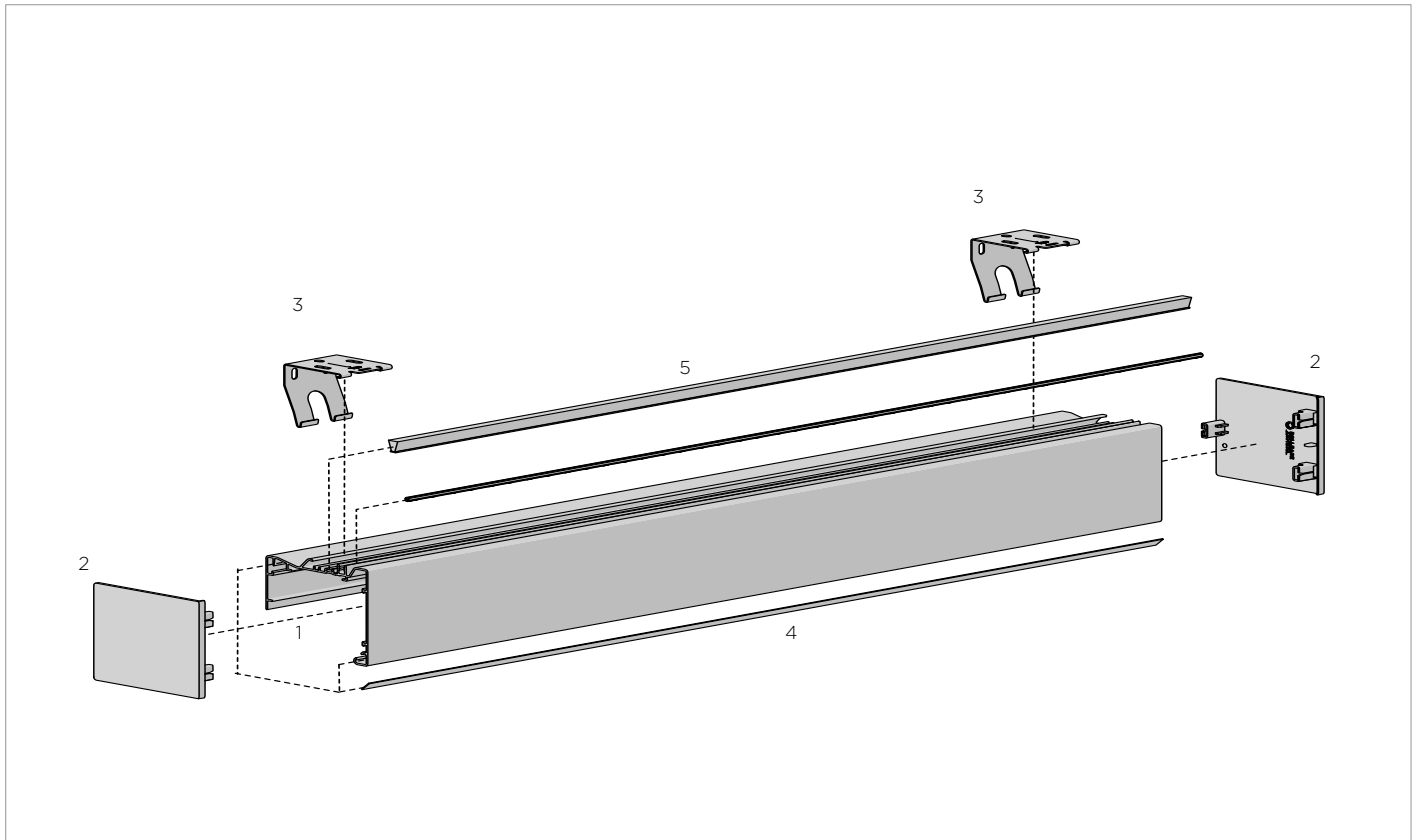

COLOR. Natural, Black (BK), Vanilla

**EASY SPRING PLUS CASSETTE BRACKET**

1-1/2" (38mm)

CODE	RE0084710
PACK	50

COLOR. White

**This page has been left blank intentionally**

**COLOR RANGE**

**PRODUCT OPTIONS**