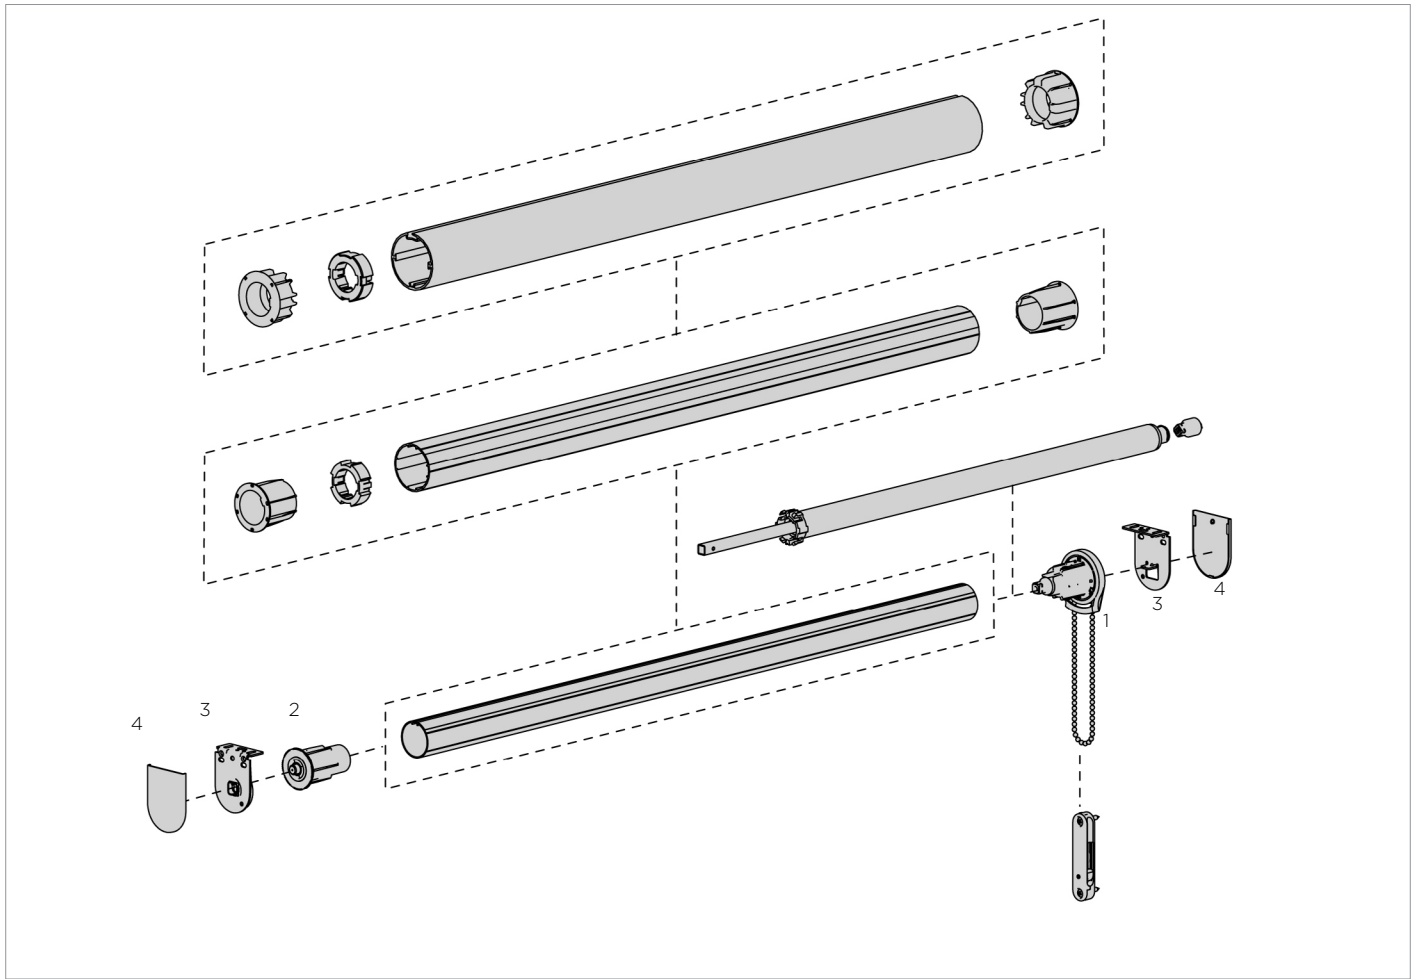

COLOR RANGE

TUBE COMPATIBILITY

45mm tubes
60mm tubes
1-1/2" tubes
2" tubes

PRODUCT OPTIONS

EASY-LIFT RETROFIT

DOUBLE BRACKETS

For dual day/night shades

S45 EASY-LINK™ SYSTEM

For wider spans

TENSION DEVICES

SYSTEM UPGRADES

SQUARE CASSETTE 110

CF90 CASSETTE FASCIA SYSTEM

CF90 EDGE LIGHT BLOCK

P95 SEMI CASSETTE