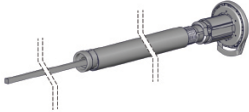

TUBE COMPATIBILITY

1", 1-1/8", 1-1/4", 1-1/2", 2", 2-1/2", and 3-1/4" tubes

PRODUCT OPTIONS

SPRING ASSIST FOR LIFTING p14

DOUBLE BRACKETS p14  
For dual day/night shades

EASY-LINK™ SYSTEM p19  
For wider spans