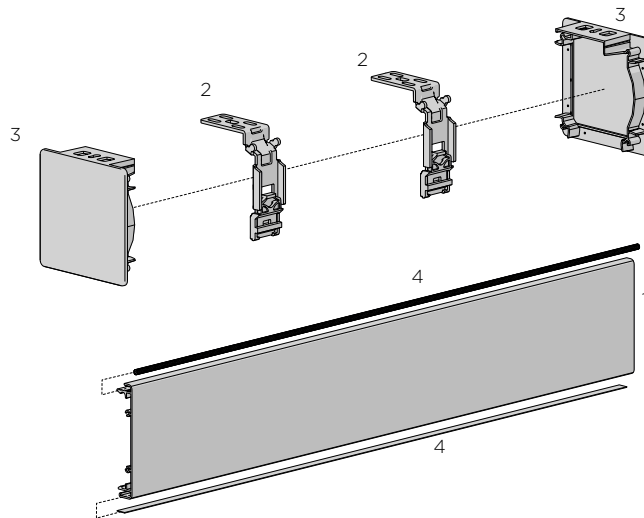

**EDGE LIGHT BLOCK | BOTTOM CAP + SCREWS**

CODE	RC91-1001-xxx000
PACK	10

COLOR. Black (050), Pure White (069), Gray (338)  
USE WITH. Cassette Edge Side Guide

COLOR RANGE

White Black

PRODUCT OPTIONS

**CENTER SUPPORT BRACKET** -  
 (for additional support on wider width)