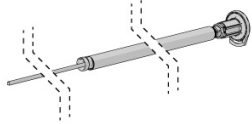

AUTOMATE™ Li-ion 1.1, Q2.0 & 3.0  
 AUTOMATE™ DCRF 1.1, Q2.0 & 3.0

**PRODUCT OPTIONS**

**G200 SKYLINE  
 SPRING ASSIST**

p14

**OPEN ROLL  
 Skyline Bracket**

p13

**SKYLINE SQUARE  
 FASCIA | 3"**  
 Square cover