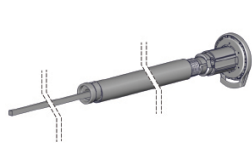

COLOR RANGE

White Black

TUBE COMPATIBILITY

1-1/2" tube

PRODUCT OPTIONS

**GALAXY SKYLINE GEARED CLUTCH** p12  
For heavier shades

**SPRING ASSIST GEARED CLUTCH** p14

**DOUBLE BRACKETS** p14  
For dual day/night shades