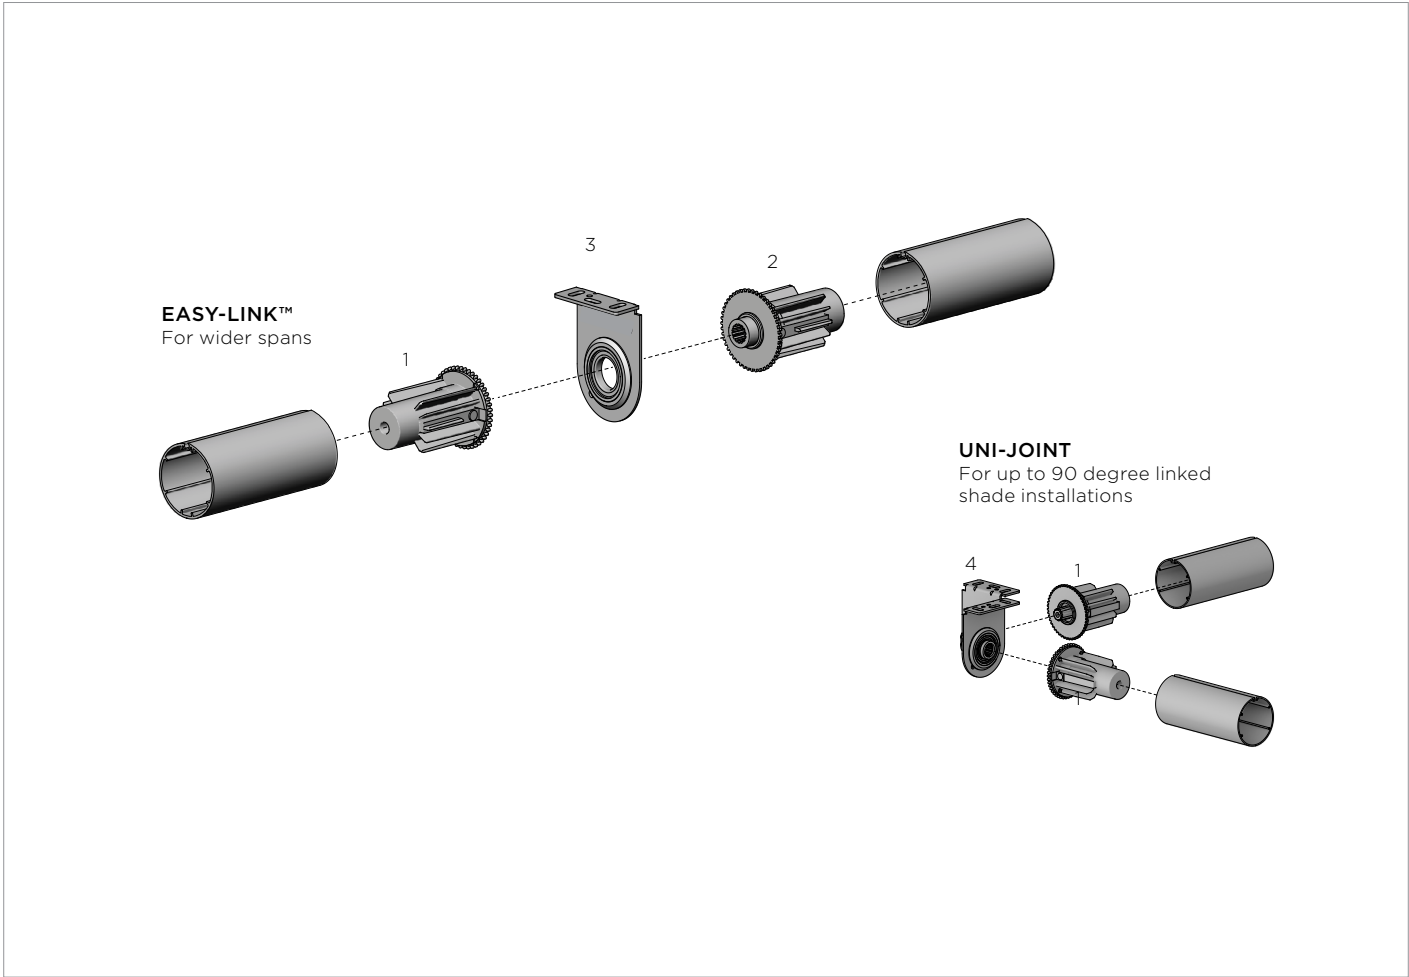

COLOR RANGE

Pure White

TUBE COMPATIBILITY

45mm tubes

PRODUCT OPTIONS

DOUBLE BRACKETS
For dual day/night shades

3b

COMPATIBLE SYSTEMS

S45/RB09 CHAINWINDER

p25

S45/RB05 CRANK GEAR SYSTEM

p29

AUTOMATE™ MOTORIZATION

p117