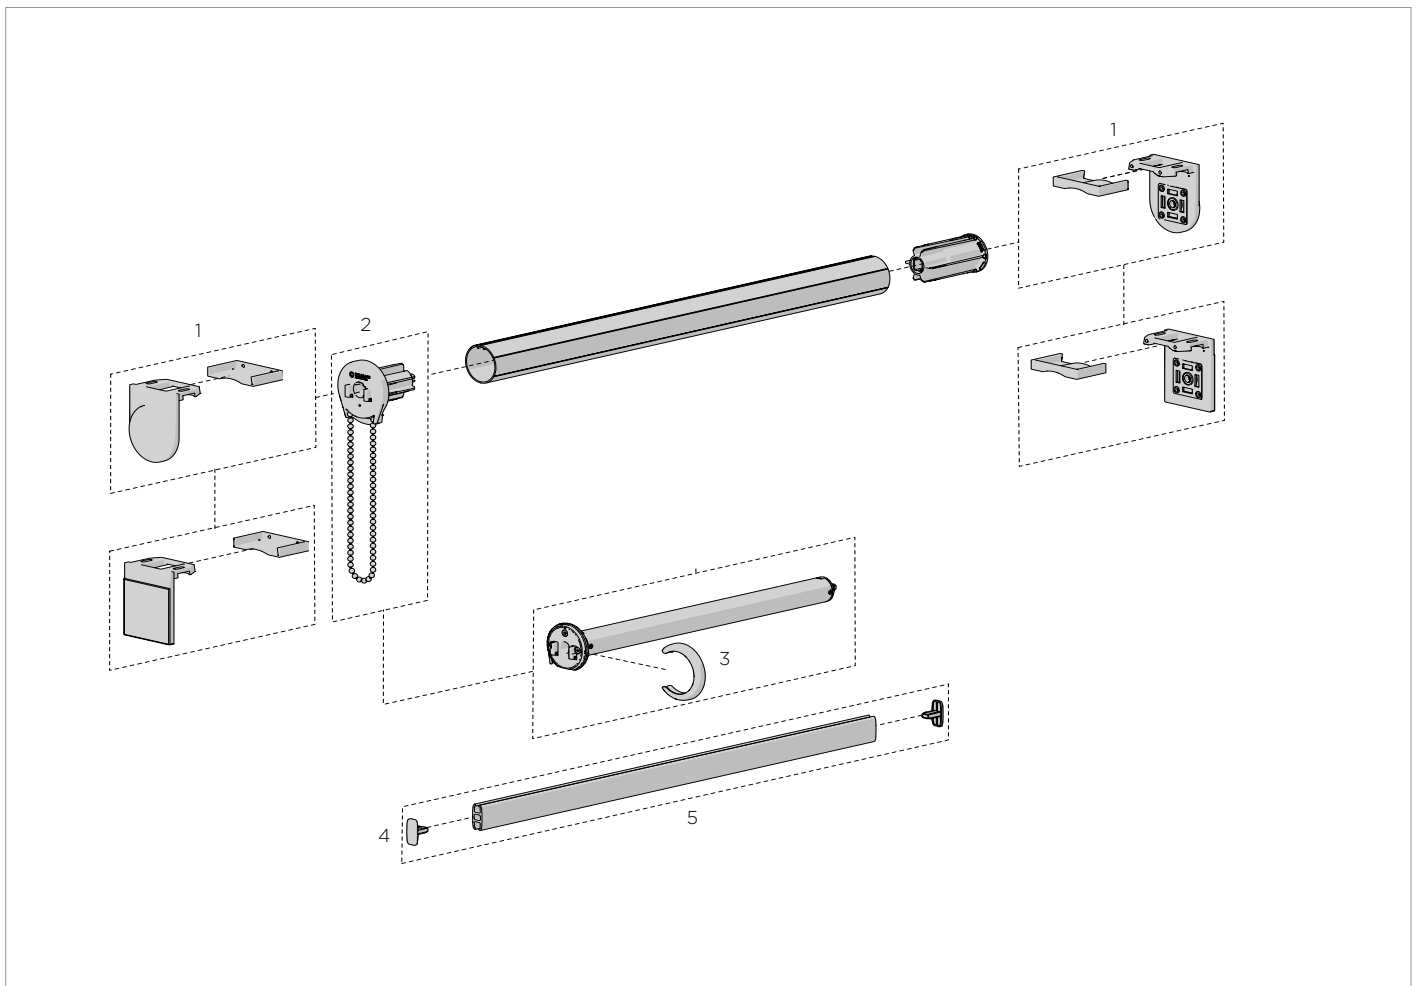

COLOR RANGE

White   Black   Satin Nickel   Antique Bronze

PRODUCT OPTIONS

COMPATIBLE SYSTEMS

EASY SPRING p3

RB09/SKYLINE CLUTCH SYSTEM p25

AUTOMATE™ MOTORIZATION p117