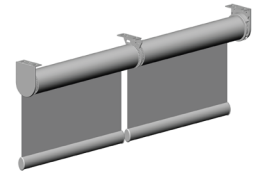

**PRODUCT OPTIONS**

**MKII MOUNTING RAIL** p9  
For quick installation

**SKYLINE EASY-LINK™ SYSTEM** p19  
For wider spans

**SKYLINE PRE-TENSIONING CLIP** 8

**SYSTEM UPGRADES**

**CASSETTE 100/120** p54

**SQUARE CASSETTE 110** p57