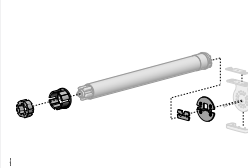

ACCESSORIES FOR THIRD PARTY MOTORS