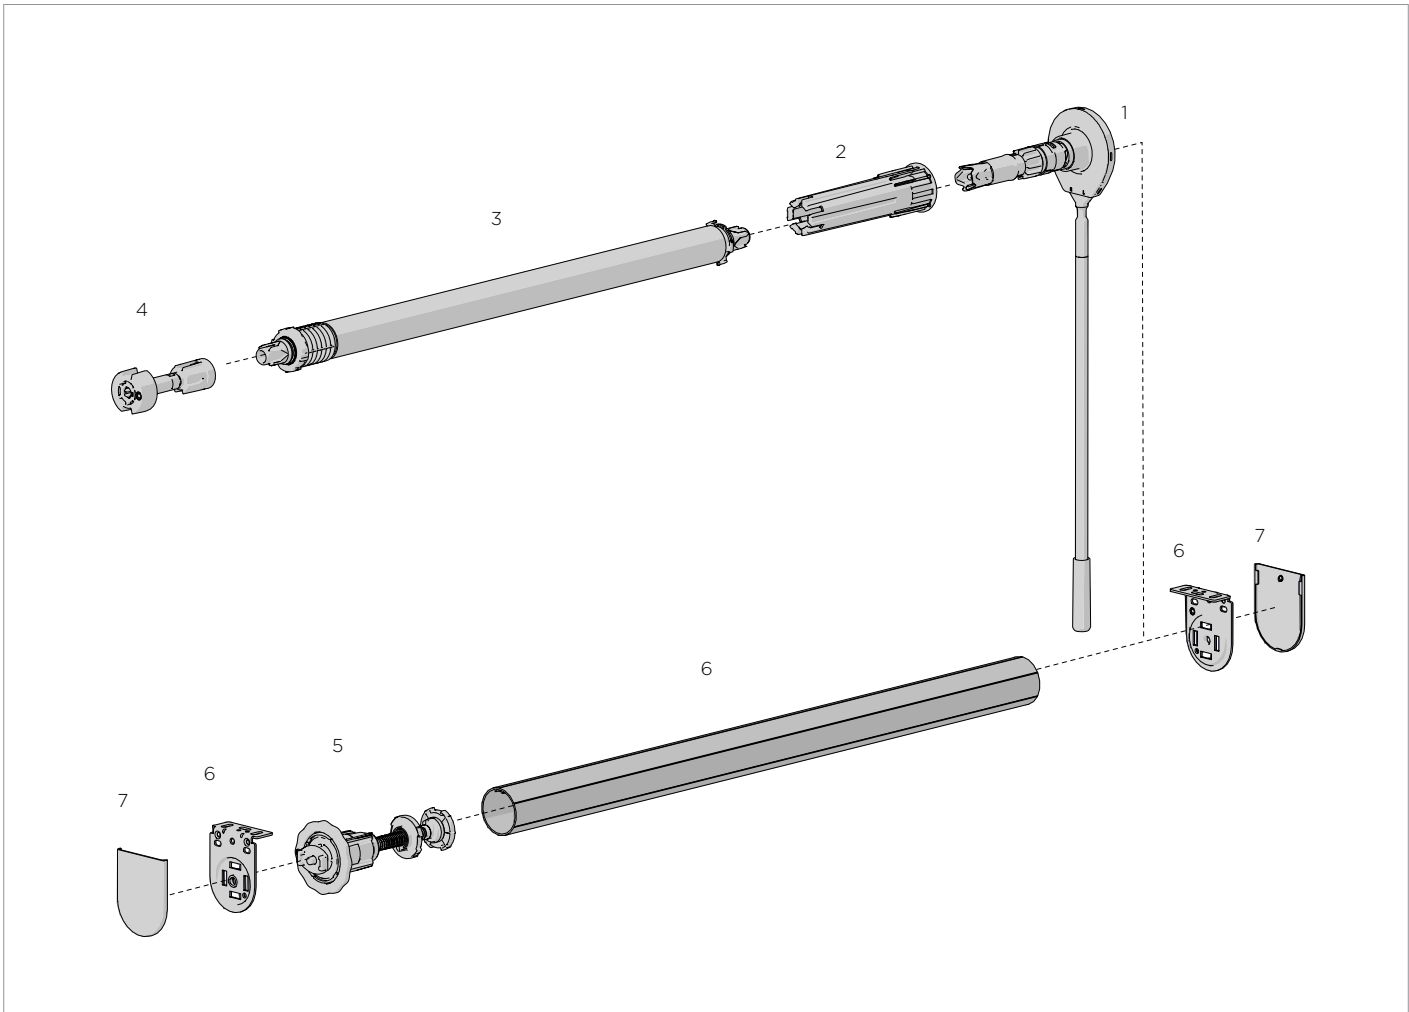

COLOR RANGE

Pure White

TUBE COMPATIBILITY

1-1/2" tube
45mm tube

PRODUCT OPTIONS

MKII MOUNTING RAIL p9
For quick installation

EASY-LINK™ SYSTEM p19
For wider spans

SYSTEM UPGRADES

CASSETTE p54
Round cover

CF90 CASSETTE FASCIA SYSTEM p61

P95 SEMI CASSETTE p59

SQUARE CASSETTE 110 p57