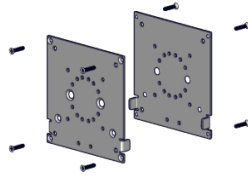

TYPE	With ears
CODE	SB02-1201-025020
PACK	5

COLOR. Zinc (025)

**BOX SQ 120 UNIVERSAL END PLATE SET W/O EARS**

Includes screws

CODE	SB02-1201-025010
PACK	5

COLOR. Zinc (025)

**RB10 IDLER HEAD ADAPTER**

CODE	RB10-6400-050001
PACK	5