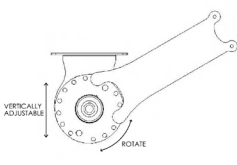

ADJUSTABLE BRACKETS

For 5mm height

COMPATIBLE SYSTEMS

AUTOMATE™ MOTORIZATION

p117