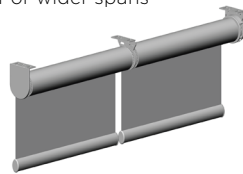

TUBE COMPATIBILITY

1", 1-1/8", 1-1/4", 1-1/2", 2", 2-1/2", and 3-1/4" tubes

PRODUCT OPTIONS

SPRING ASSIST FOR LIFTING p14

DOUBLE BRACKETS p14  
For dual day/night shades

EASY-LINK™ SYSTEM p19  
For wider spans