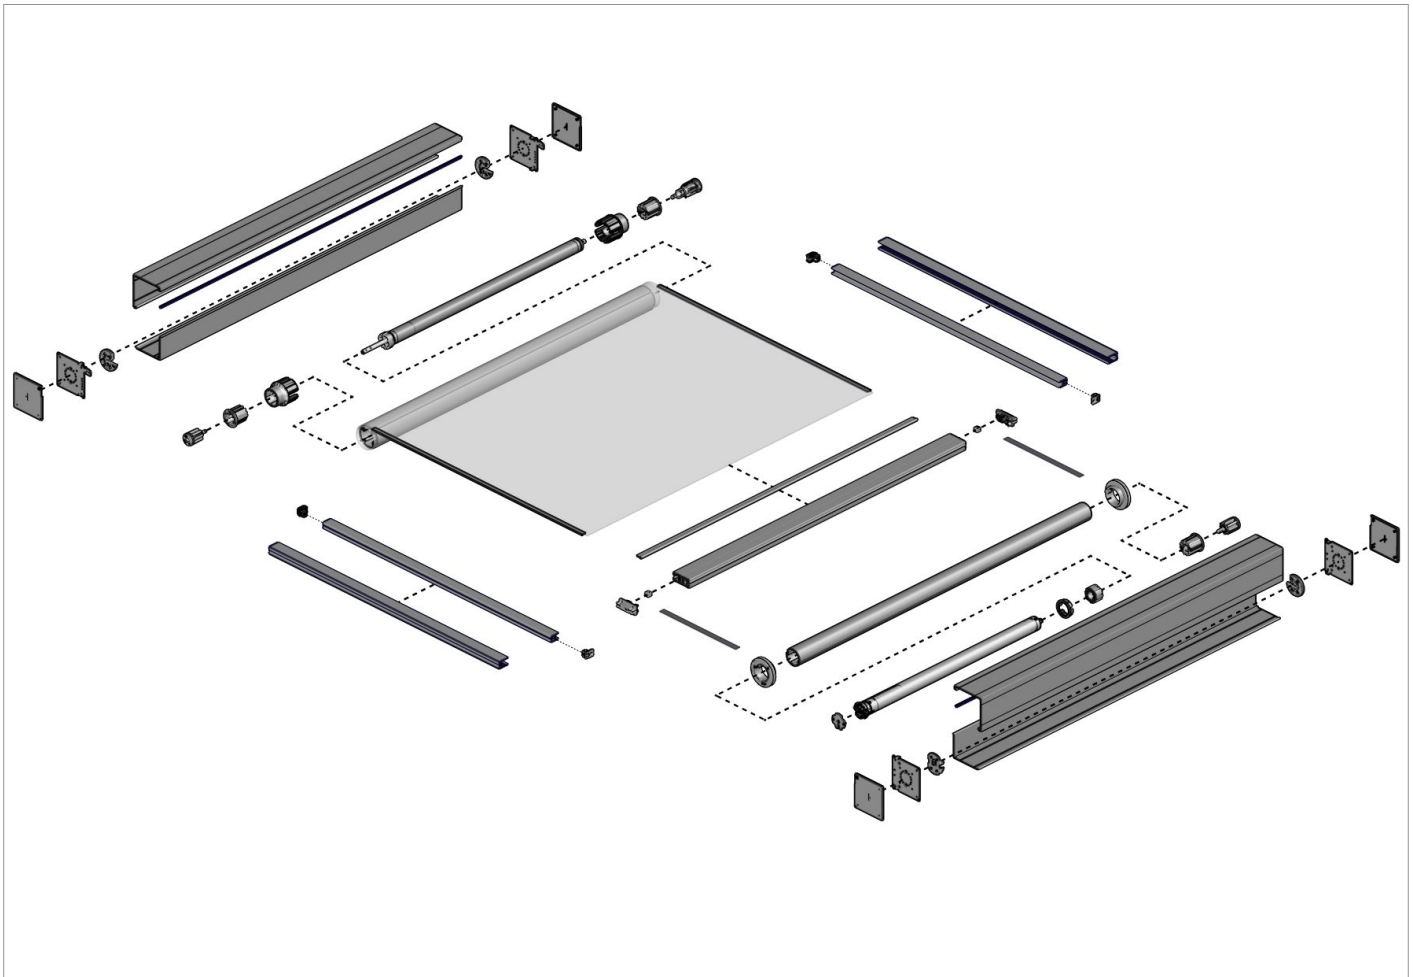

COLOR RANGE

Pure White      Black

ROLLERS | SKYLIGHT ZIPSCREEN

COMPONENTS

**BOX 120 - COVER 'SH-33' SQUARE**  
19 ft. (5.8m) Piece

CODE	SB01-1326-xxx580
PACK	4

COLOR. Black (050), Pure White (069)

**BOX 120 - TOP & BACK**  
16ft. (4.9m) Piece