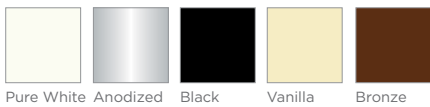

COLOR RANGE