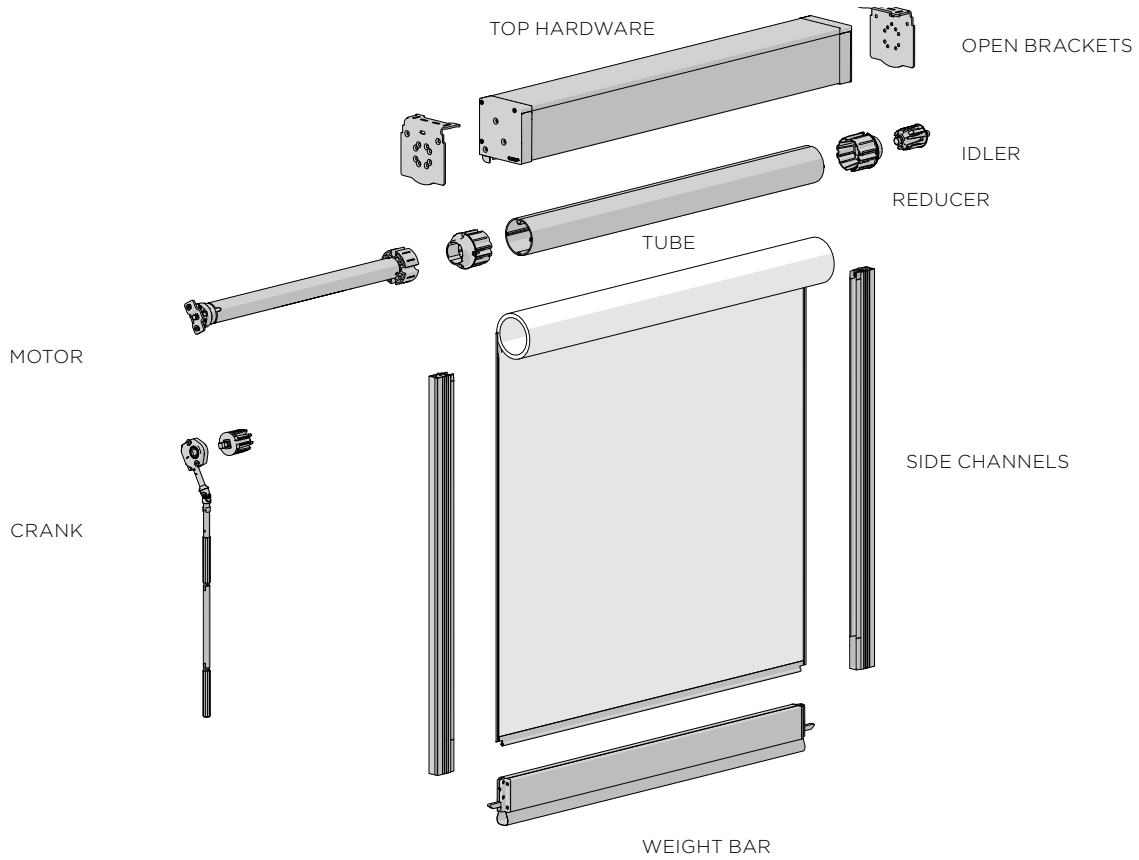

OVERVIEW

COLOR RANGE

SYSTEM OPTIONS