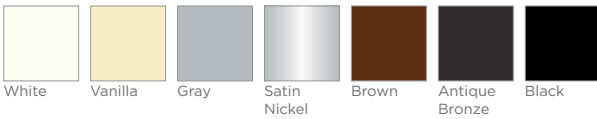

COLOR. Silver

**BRACKET WITH ADJUSTER WHEEL FOR SINGLE SHADES** 5a

CODE	RE0080710
PACK	50

COLOR. White

**BRACKET WITH SIDE ADJUSTER FOR SINGLE SHADES** 5b

CODE	RE0084610
PACK	50

COLOR. White

**COLOR RANGE**