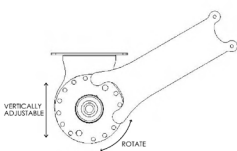

ADJUSTABLE BRACKETS

For 5mm height

COMPATIBLE SYSTEMS

AUTOMATE™ MOTORIZATION

p117