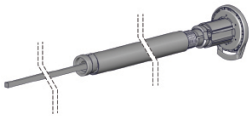

**TUBE COMPATIBILITY**

1", 1-1/8", 1-1/4", 1-1/2", 2", 2-1/2", and 3-1/4" tubes

**PRODUCT OPTIONS**

**SPRING ASSIST FOR LIFTING** p14

**DOUBLE BRACKETS** p14  
For dual day/night shades

**EASY-LINK™ SYSTEM** p19  
For wider spans