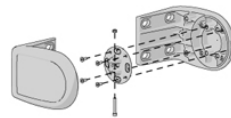

OUTSIDE/WALL MOUNT BRACKET SET | S100

& adapter

CODE	RB80-1201-xxx109
PACK	1

COLOR. Pure White (069), Black (050)
USE WITH. Zamak Adapter, S100 Bearing Idler