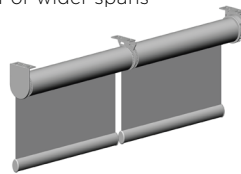

**TUBE COMPATIBILITY**

1", 1-1/8", 1-1/4", 1-1/2", 2", 2-1/2", and 3-1/4" tubes

**PRODUCT OPTIONS**

**SPRING ASSIST FOR LIFTING** p14

**DOUBLE BRACKETS** p14  
For dual day/night shades

**EASY-LINK™ SYSTEM** p19  
For wider spans