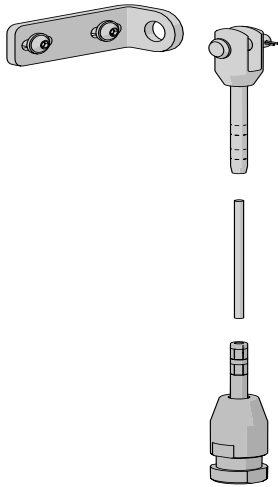

WALL MOUNTING L BRACKET - LH AND RH SET
3.54" x 1.5" (90mm x 38mm) *WHILE SUPPLY LASTS*

CODE	RE24-2301-009090
PACK	1

COLOR. Polished Stainless Steel (009)
USE WITH. Threaded Stud Terminal

THREADED STUD TERMINAL
+ nut & washer *WHILE SUPPLY LASTS*

CODE	RE24-1401-009040
PACK	2

COLOR. Polished Stainless Steel (009)
USE WITH. Swage Fork Terminal

ZAMAK ADAPTER SPACER

CODE	RB80-0411-025050
PACK	1

COLOR. Zinc Plated (025)
USE WITH. Zamak Adapter in Box 190 & S100 Recess Brackets

TENSION SPRING
14.5 I.D. x 23.5 O.D x 50mm *WHILE SUPPLY LASTS*

CODE	RE24-9101-009050
PACK	2

COLOR. Polished Stainless Steel (009)
USE WITH. Threaded Stud Terminal

S100 MOTOR | WIRE GUIDE BRACKET ADAPTER KIT
Outside / Wall Mount *WHILE SUPPLY LASTS*

TYPE	Zinc Plated	Colors - refer below*
CODE	RB80-0476-025100	RB80-0476-xxx100
PACK	1	1

COLOR. Black (050), Pure White (069)
USE WITH. S100 Bracket Set - Outside/ Wall Mount

BOX 190 | WIRE GUIDE ADAPTER PLATE

CODE	RB80-0481-012000
PACK	1

COLOR. Stainless Steel (012)
USE WITH. Box 190 end plates and fork terminal

SWAGE FORK TERMINAL | 4MM
0.16" (4mm) stainless steel wire *WHILE SUPPLY LASTS*

CODE	RE24-1314-009400
PACK	2

COLOR. Polished Stainless Steel (009)
USE WITH. S100 Bracket Set - Outside/Wall Mount, Wire Guide Cable

WIRE GUIDE TENSIONING CABLE | 4MM
164ft (50m) Roll *WHILE SUPPLY LASTS*

CODE	RB91-3602-006040
PACK	50

COLOR. Stainless Steel (006)
USE WITH. Flat Head Stud & Swage Fork Terminals, F72 Wire Guide End Caps

TENSIONING BRACKET & FLAT HEAD STUD TERMINAL
0.16" (4mm) stainless steel wire *WHILE SUPPLY LASTS*

CODE	RE24-2601-009040
PACK	2

COLOR. Polished Stainless Steel (009)
USE WITH. 4mm Wire Guide Cable