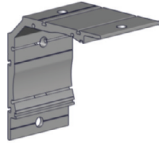

X4" (100MM)

CODE	RE01-1105-020100
PACK	2

COLOR. Anodized (020)  
 USE WITH. Box 190 Universal Extrusion

**BOX 190 | FRONT COVER**

22.9ft (7m) Piece

TYPE	Mill (000)	Colors - refer below
CODE	RE01-0107-000700	RE01-0107-xxx700-PF
PACK	1	1