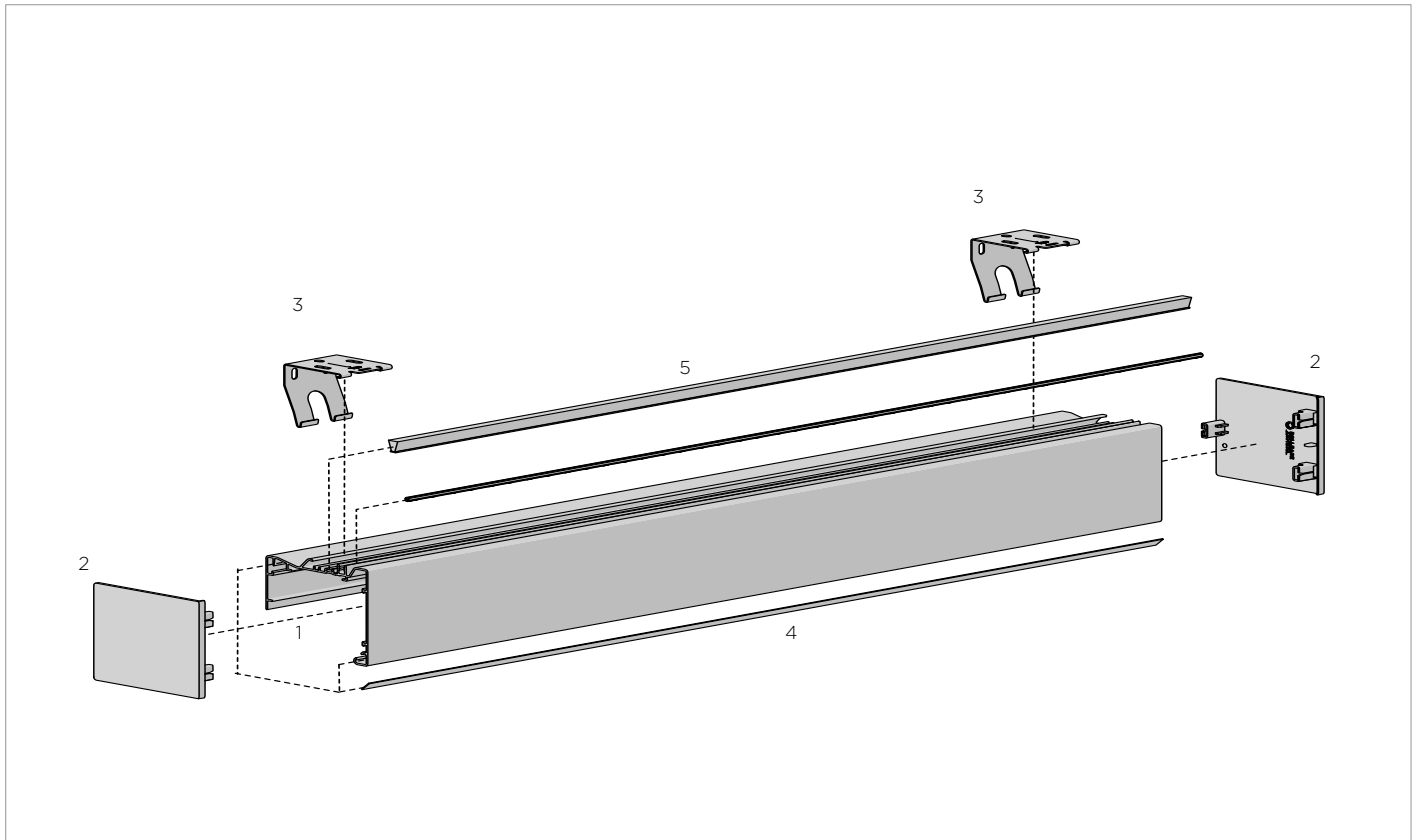

TYPE	1- 1/2"   Black
CODE	CREP53BK
PACK	25

COLOR. Natural, Black (BK), Vanilla

**EASY SPRING PLUS CASSETTE BRACKET**

1-1/2" (38mm)

CODE	RE0084710
PACK	50

COLOR. White

**This page has been left blank intentionally**