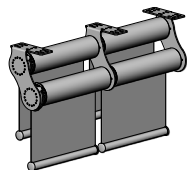

Pure White      Black

**TUBE COMPATIBILITY**

60mm and 80mm tubes

**PRODUCT OPTIONS**

**UNI-LINK ANGLE LINKED**

**DOUBLE BRACKETS**

For dual day/night shades

**ADJUSTABLE BRACKETS**