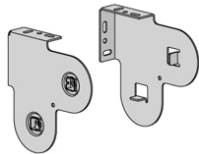

**COLOR RANGE**

**TUBE COMPATIBILITY**

45mm tubes  
60mm tubes  
1-1/2" tubes  
2" tubes

**PRODUCT OPTIONS**

**EASY-LIFT RETROFIT**

**DOUBLE BRACKETS**

For dual day/night shades

**S45 EASY-LINK™ SYSTEM**