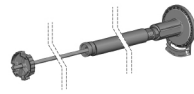

G400 GALAXY R-SERIES GEARED SPRING ASSIST

1h