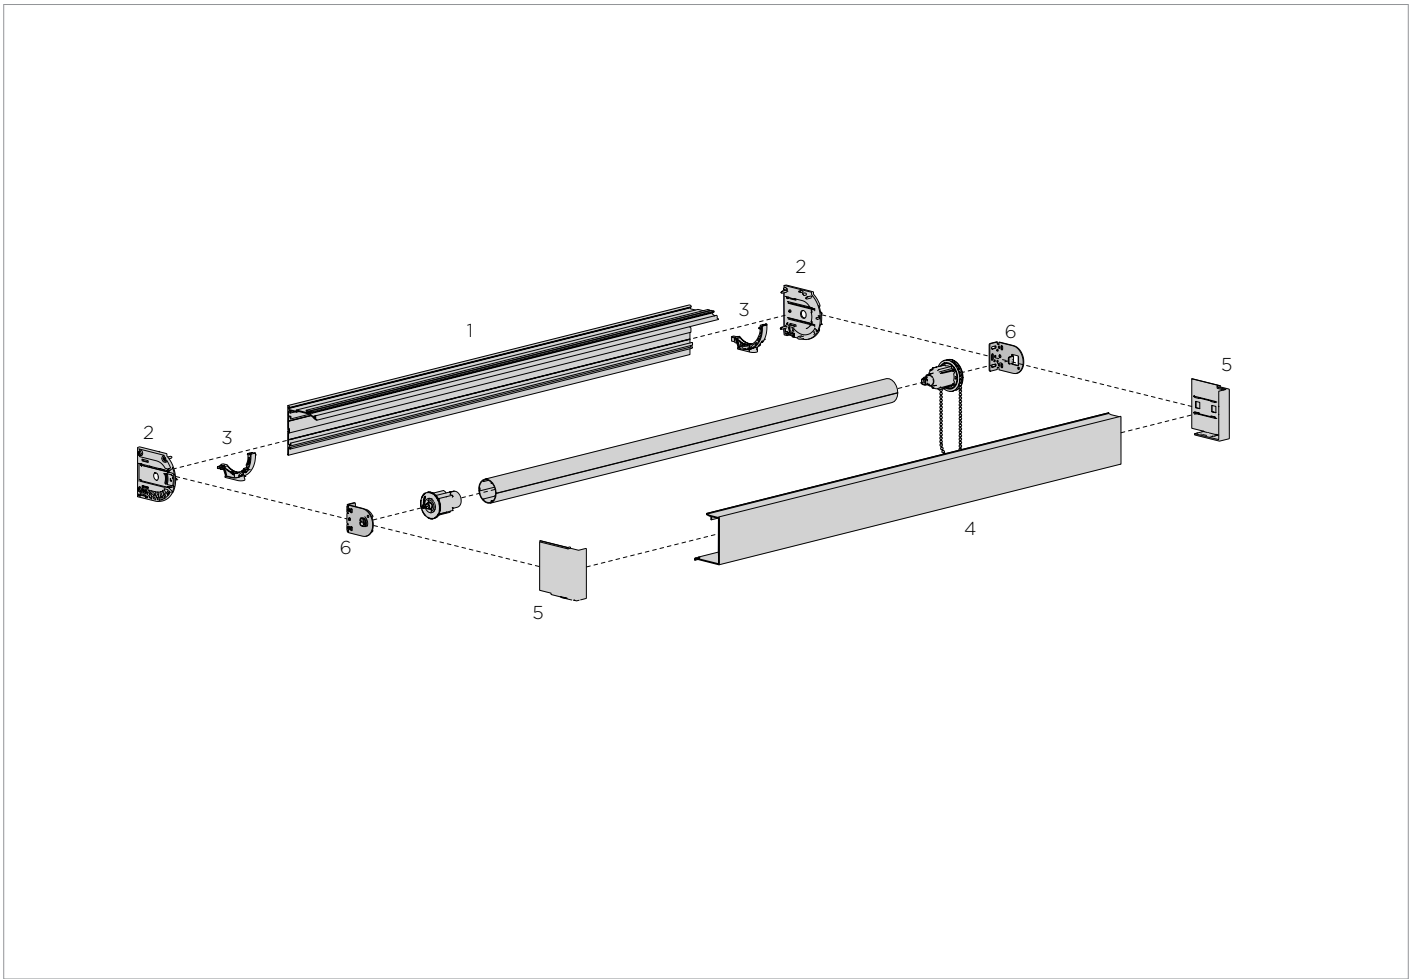

COLOR RANGE

White Anodized Black

PRODUCT OPTIONS

SEMI-CASSETTE p57
Use fascia bracket with square cover &

MOUNTING BRACKETS -
Ceiling or wall mount

COMPATIBLE SYSTEMS

S45 EASY-LINK™ SYSTEM p19
For wider spans

CF90 EDGE LIGHT BLOCK p63

RB09/SKYLINE CLUTCH SYSTEM p25

AUTOMATE(TM) MOTORIZATION p117

EASY SPRING p3