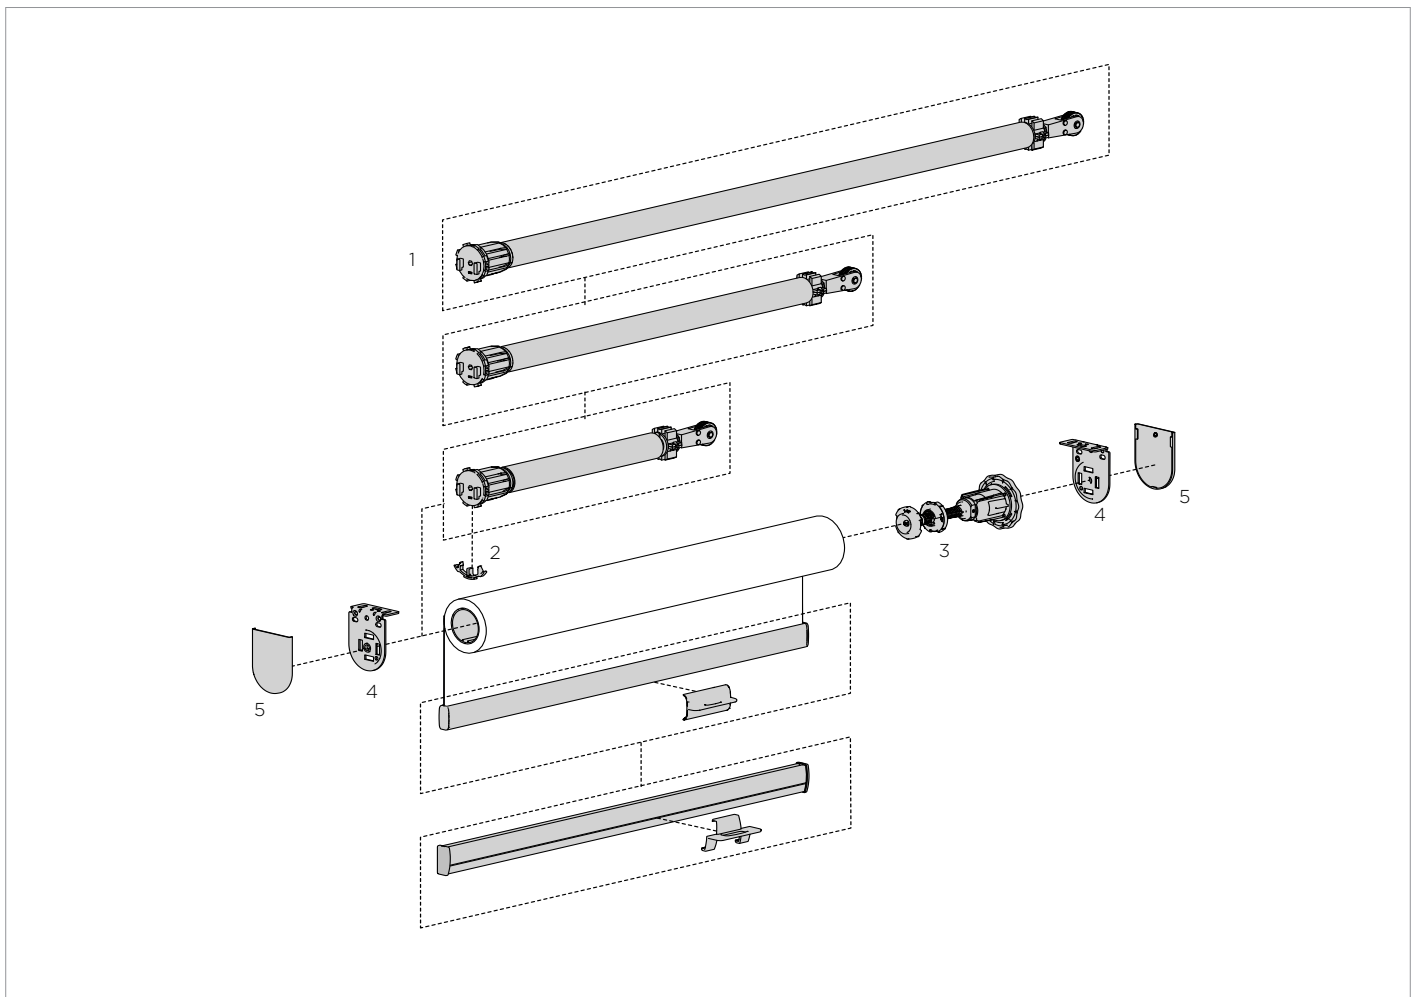

# ROLLERS

<b>SECTION 1</b>	<b>EASY SPRING SERIES</b>		<b>SECTION 7</b>	<b>CASSETTE</b>	
	Easy Spring Air	3		Cassette 80/100/120	54
	Easy Spring Ultra	5		Square Cassette 110	57
	Easy Spring Wand	7	<b>SECTION 8</b>	<b>SEMI CASSETTE</b>	
	Easy Spring Plus	9		P95 Semi Cassette	59
<b>SECTION 2</b>	<b>SKYLINE</b>		<b>SECTION 9</b>	<b>CF90</b>	
	Skyline	11		CF90 Cassette Fascia System	61
	Skyline Easy Link and Infinite Adjuster	19		CF90 Edge Light Block System	63
	Skyline Bottom Up	21	<b>SECTION 10</b>	<b>FRS Valance 100/120</b>	
<b>SECTION 3</b>	<b>RB SERIES</b>			FRS Valance 100/120	65
	RB09 Chainwinder System	25	<b>SECTION 11</b>	<b>S60</b>	
	RB05 Crank Gear System	29		S60 Motorized System	67
	RB40 Motorized System	31		S60 Multi-Link & Uni-Link System	71
	RB09 Easy-Link™ & Uni-Joint System	35	<b>SECTION 11</b>	<b>CONTRACT</b>	
	RB09 Internal Wire Guide System	37		Contract	73
<b>SECTION 4</b>	<b>OPULENCE™ SERIES</b>		<b>SECTION 12</b>	<b>SKYLIGHT</b>	
	Opulence™ Series	39		Skylight Zipscreen	77
<b>SECTION 5</b>	<b>R-SERIES</b>				
	R-Series	41			
<b>SECTION 6</b>	<b>TUBES, CHAINS, CORDS &amp; ACCESSORIES</b>				
	Tubes & Accessories	45			
	Chains & Cords	47			
	Safety Accessories	48			
	Chain Shield	50			
	Fabric Wrap Hem Bar	51			
	Hem Bars & Accessories	52			