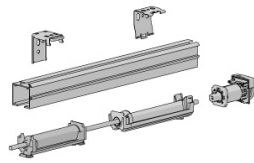

**SS38 READY MADE SYSTEM WITH PLANETARY DRIVE**

TYPE	7' (2.1m)
CODE	SS38-9421-069210
PACK	8

TYPE	11' (3.3m)	13' (3.9m)
CODE	SS38-9421-069330	SS38-9421-069390
PACK	8	8

COLOR. Pure White (069)

**CORD LIFT MOTOR ADAPTER KIT | SS38**