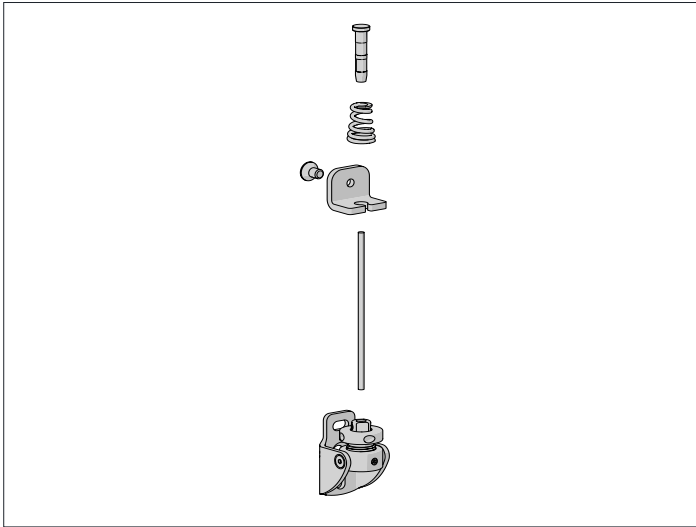

DOME HEAD TERMINAL | 3.2MM

For 3.2mm Wire

CODE	RE24-1312-009002
PACK	20

COLOR. Polished Stainless Steel (009)
USE WITH. 3.2mm Wire Tensioning Guide

WIRE GUIDE TENSIONING CABLE | 3.2MM

Thread: 1 x 19 | 1 Roll = 164ft (50m)

CODE	RB91-3602-010032
PACK	50

COLOR. Stainless Steel (010)
USE WITH. Dome Head Terminal

WIRE GUIDE | BOTTOM SWIVEL BRACKET | 3.2MM

Floor/Wall Mount

CODE	RE24-2205-009000
PACK	4

COLOR. Polished Stainless Steel (009)
USE WITH. Swaged Dome Stud Terminal, 3.2mm Wire

WIRE GUIDE | TOP SADDLE TERMINAL KIT | 3.2MM

CODE	RE24-4004-010032
PACK	8

COLOR. Stainless Steel (010)
USE WITH. Box 120 & 160 End plates, Open Brackets

SWAGED DOME HEAD TERMINAL | 3.2MM

13.7ft (4.2m) Wire

CODE	RE24-1312-009420
PACK	4

COLOR. Polished Stainless Steel (009)
USE WITH. Wire Guide Top Saddle Terminal Kit w/ Spring