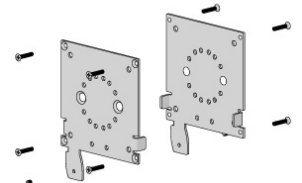

BOX 120 - UNIVERSAL END PLATE SET
Includes screws

TYPE	With ears
CODE	SB02-1201-025020
PACK	5