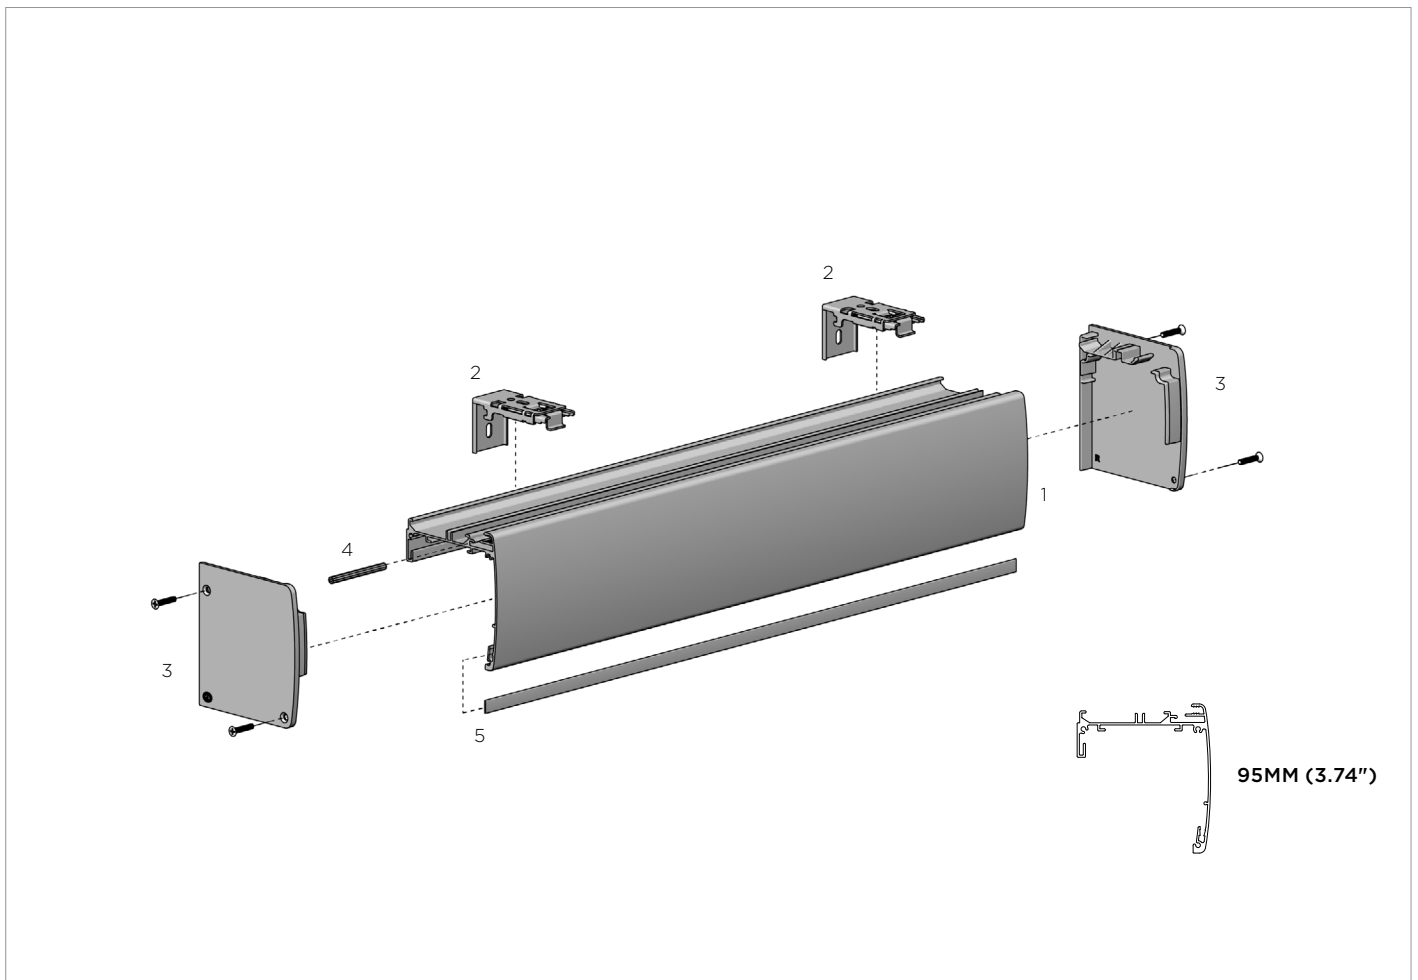

COLOR RANGE

PRODUCT OPTIONS