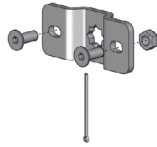

AUTOMATE 45MM MOTOR BRACKET ADAPTER
+ screws

TYPE	45mm
CODE	RE01-0601-025000
PACK	5

COLOR. Silver Zinc Plated (025)
USE WITH. Automate 10mm Sq. Shaft