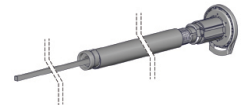

G200 GALAXY R-SERIES GEARED SPRING ASSIST

1g

TYPE	36" | Left
CODE	RGALSA36LBK
PACK	6

TYPE	36" | Right	45" | Left	45" | Right
CODE	RGALSA36Rxx	RGALSA45Lxx	RGALSA45Rxx
PACK	6	6	6

COLOR. Black (BK), White (W)