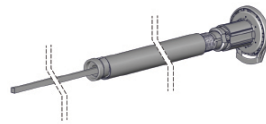

G200 SKYLINE SPRING ASSIST GEARED CLUTCH