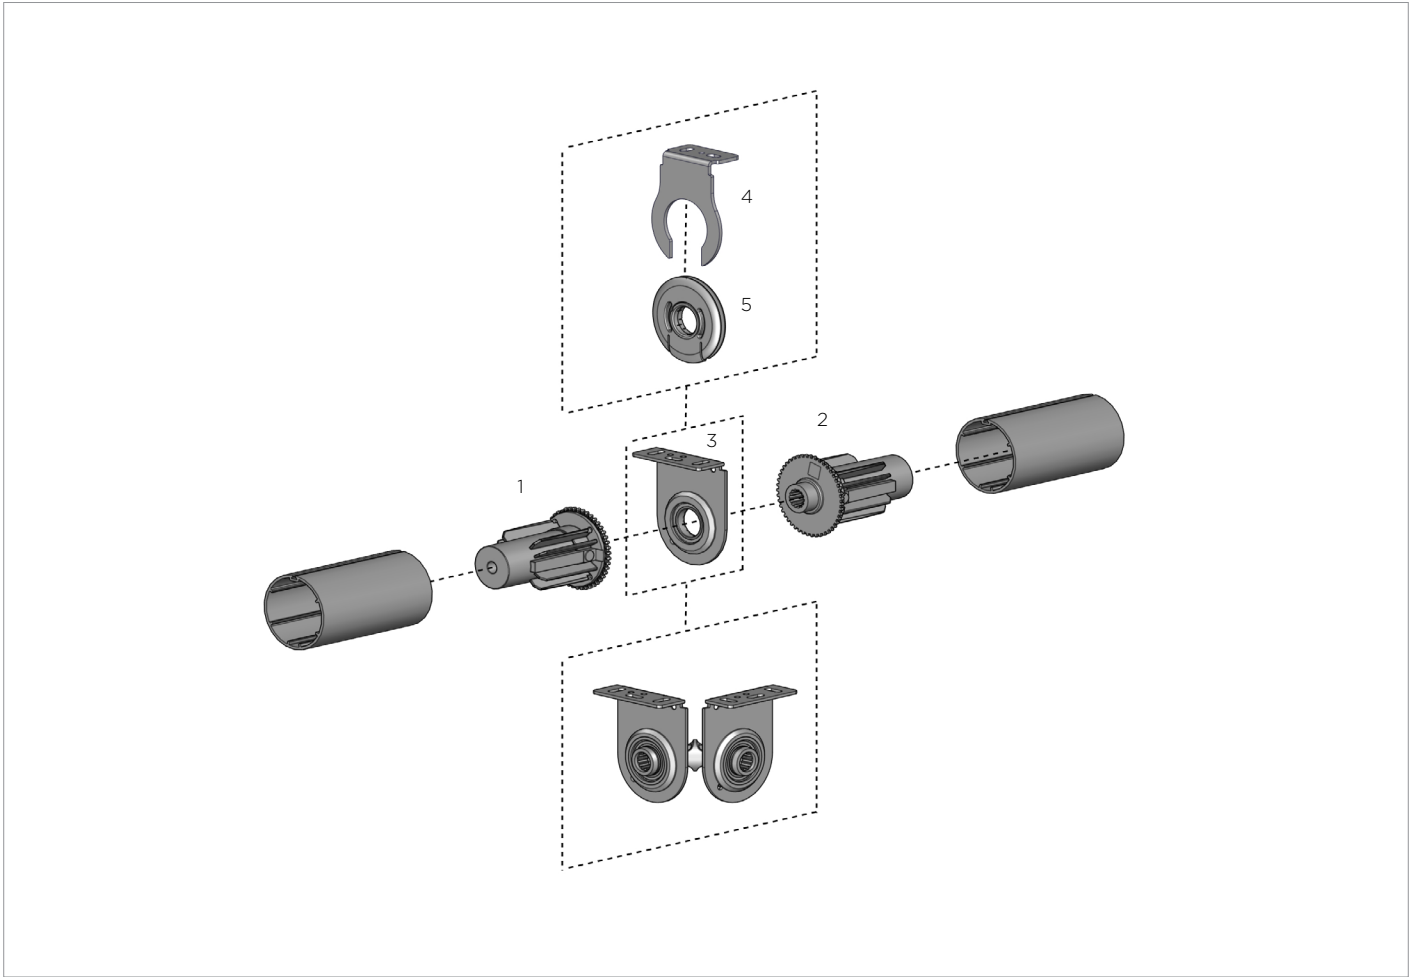

9a

**SLIMLINE SPRING CLIP BRACKET**

Universal Fix

CODE	RB88-2092-xxx001
PACK	100

COLOR. Zinc (025), Pure White (069)  
USE WITH. Mounting Rail - Base 40 & 50

9b

---

**This page has been left blank intentionally**