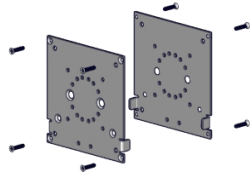

TYPE	With ears
CODE	SB02-1201-025020
PACK	5

COLOR. Zinc (025)

**BOX SQ 120 UNIVERSAL END PLATE SET W/O EARS**

Includes screws

CODE	SB02-1201-025010
PACK	5

COLOR. Zinc (025)

**RB10 IDLER HEAD ADAPTER**

CODE	RB10-6400-050001
PACK	5