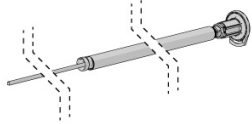

COLOR RANGE

TUBE COMPATIBILITY

1-1/2" tube

COMPATIBLE AUTOMATE™ MOTORS

AUTOMATE™ Li-ion 1.1, Q2.0 & 3.0
AUTOMATE™ DCRF 1.1, Q2.0 & 3.0

PRODUCT OPTIONS

G200 SKYLINE SPRING ASSIST

p14

OPEN ROLL SKYLINE BRACKET

p13

SKYLINE SQUARE FASCIA | 3"
Square cover

p15

AUTOMATE™ MOTORIZATION

p117

SYSTEM UPGRADES

CF90 CASSETTE FASCIA SYSTEM

p61

CF90 EDGE LIGHT BLOCK

p63

SKYLINE LX BRACKET

p13