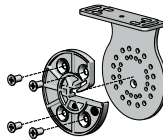

RB10 IDLER BRACKET KIT | S60

4

Universal Fix

TYPE	60mm
CODE	RB10-6500-xxx001
PACK	5

COLOR. Black (050), Pure White (069)
USE WITH. RB10 Idler Head, Bracket Cover Cap