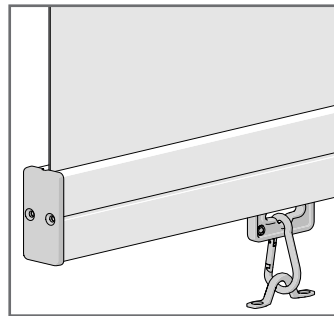

STRAIGHT DROP

SYSTEM	TOP HARDWARE				TUBES				CONTROLS		W.BARS	
	BOX 120	BOX 160	BOX 190	OPEN	78MM	110MM	130MM	160MM	CRANK	MOTOR	F56	F72
ZIPSCREEN	✓	✓	✓	✓	✓	✓	✓		✓	✓	✓	✓
WIRE GUIDE	✓	✓	✓	✓	✓	✓	✓	✓	✓	✓	✓	✓
STRAIGHT DROP	✓	✓	✓	✓	✓	✓	✓		✓	✓	✓	✓