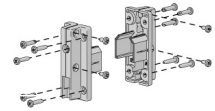

CODE	RB10-9102-025008
PACK	1

COLOR. Zinc (025)

**UNIVERSAL ZAMACK ADAPTOR WITH LONG RING + screws**

CODE	RB56-0763-014050
PACK	1

COLOR. Cast Silver (014)

**F72 WEIGHT BAR | ZIPSCREEN END CAP SET**

CODE	RE15-0512-xxx000
PACK	5