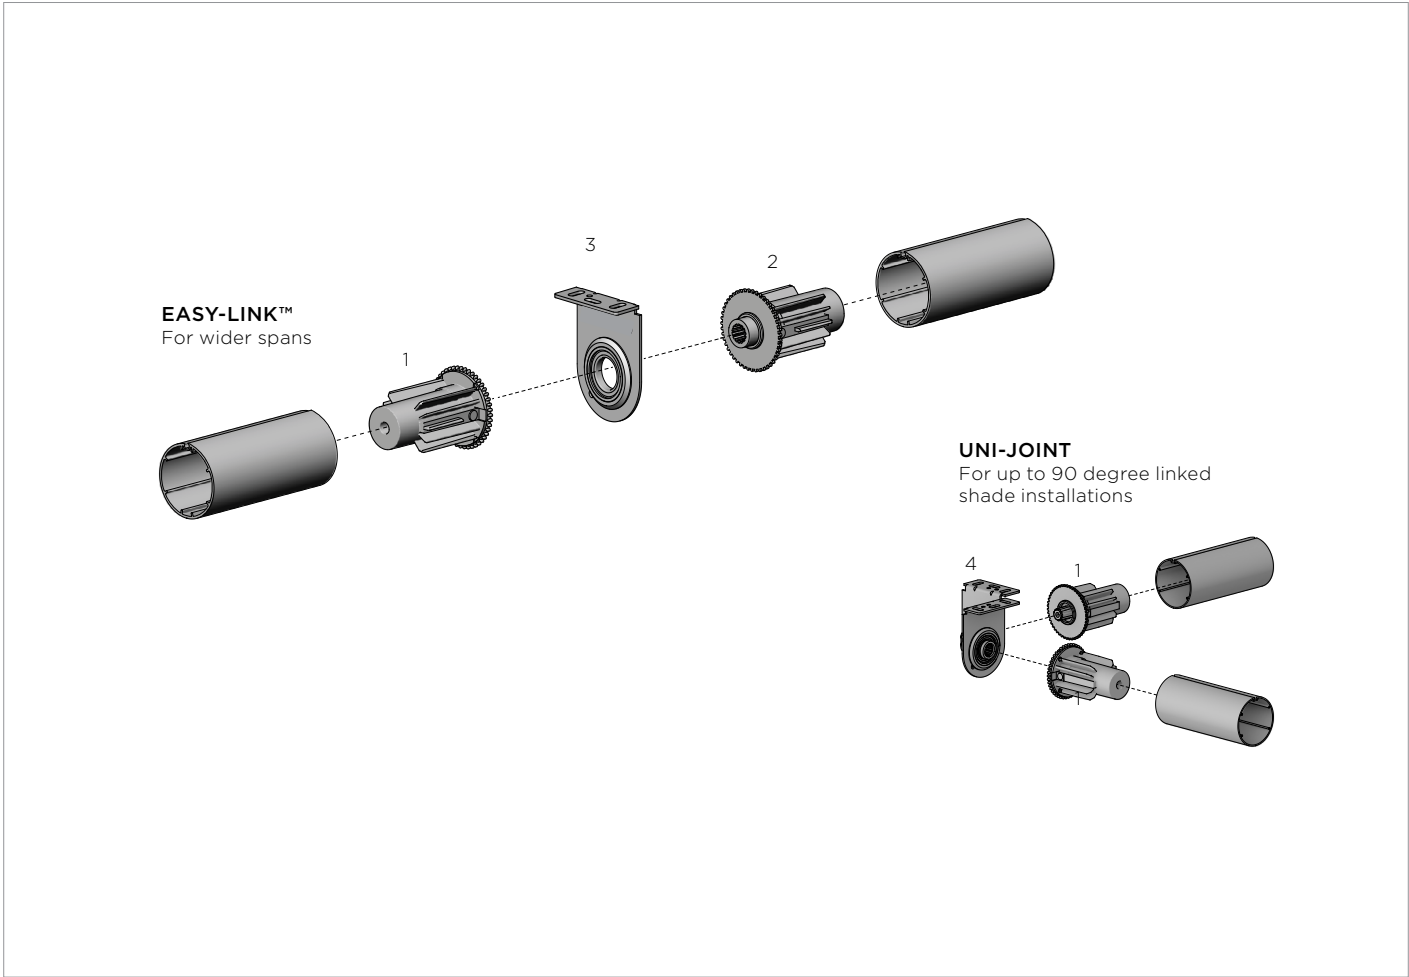

COLOR RANGE

Pure White

TUBE COMPATIBILITY

45mm tubes

PRODUCT OPTIONS

DOUBLE BRACKETS

3b

For dual day/night shades

COMPATIBLE SYSTEMS

S45/RB09 CHAINWINDER

p25

S45/RB05 CRANK GEAR SYSTEM

p29

AUTOMATE™ MOTORIZATION

p117