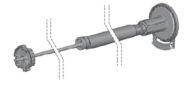

G400 GALAXY SKYLINE GEARED CLUTCH

TYPE	36" Left	36" Right
CODE	RGAL400SAH36Lxx	RGAL400SAH36Rxx
PACK	6	6
TYPE	45" Left	45" Right
CODE	RGAL400SAH45Lxx	RGAL400SAH45Rxx
PACK	6	6