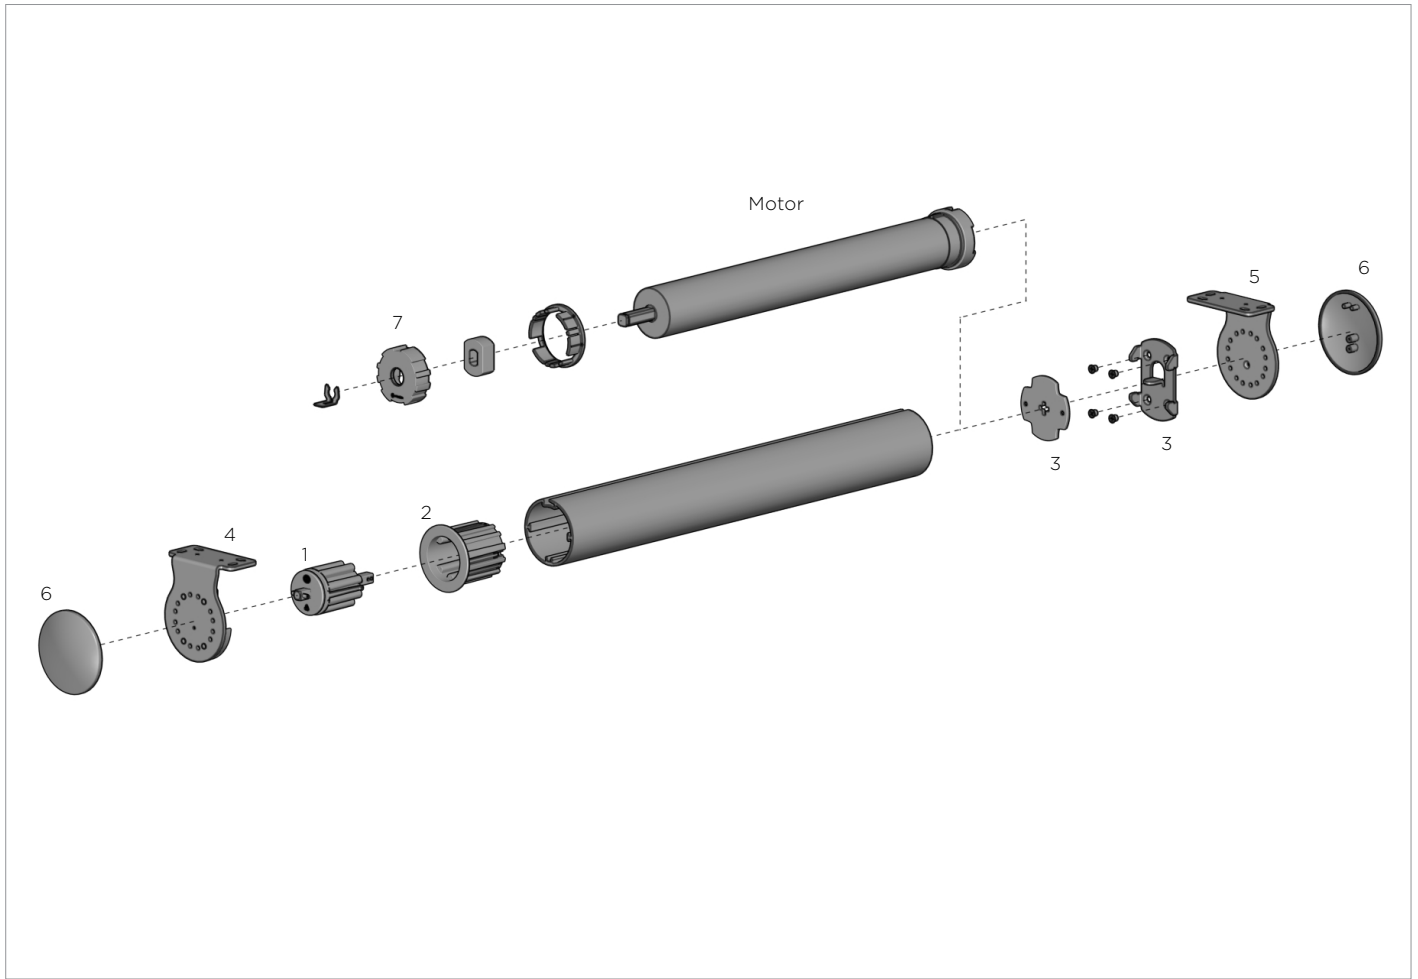

COLOR RANGE

TUBE COMPATIBILITY

60mm and 80mm tubes

COMPATIBLE AUTOMATE™ MOTORS

AUTOMATE™ Li-ion Q3.0 & Q10.0
AUTOMATE™ DCRF Q3.0 & Q10.0
AUTOMATE™ ACRF Q10.0 & 15
AUTOMATE™ ACML Q10.0

PRODUCT OPTIONS

NON-ADJUSTABLE

ADJUSTABLE BRACKETS

For 5mm height

DOUBLE BRACKETS

For dual day/night shades

ACCESSORIES FOR THIRD PARTY MOTORS

SYSTEM UPGRADES

S60 MULTI-LINK SYSTEM

p71

For wider spans