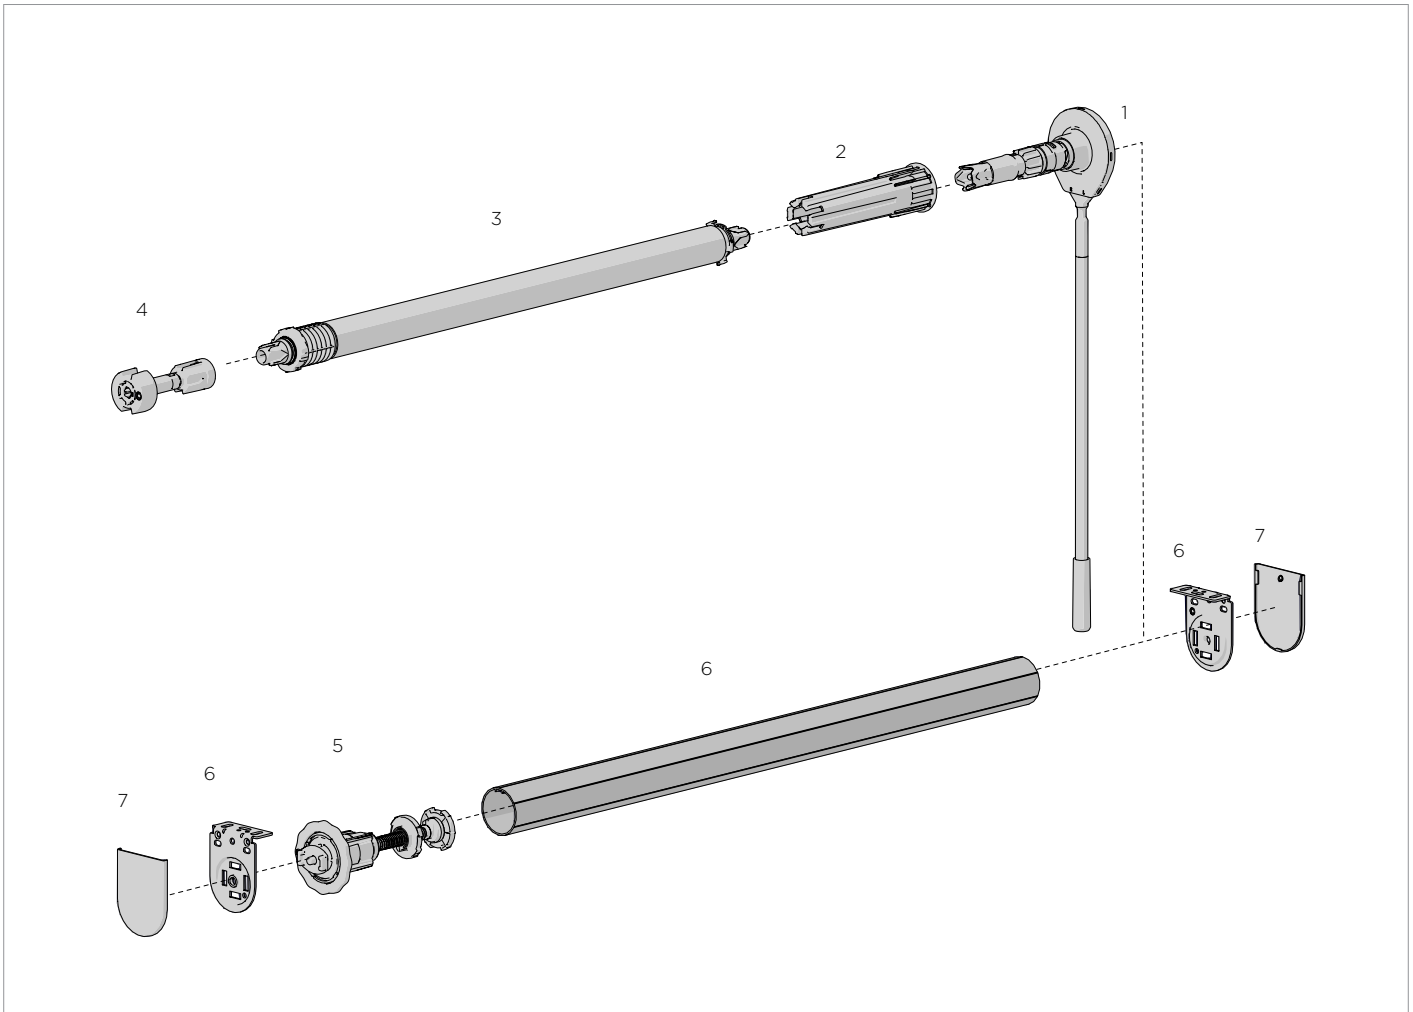

COLOR RANGE

Pure White

TUBE COMPATIBILITY

1-1/2" tube
45mm tube

PRODUCT OPTIONS

MKII MOUNTING RAIL p9
For quick installation

EASY-LINK™ SYSTEM p19
For wider spans

SYSTEM UPGRADES

CASSETTE p54
Round cover

CF90 CASSETTE FASCIA SYSTEM p61

P95 SEMI CASSETTE p59

SQUARE CASSETTE 110 p57