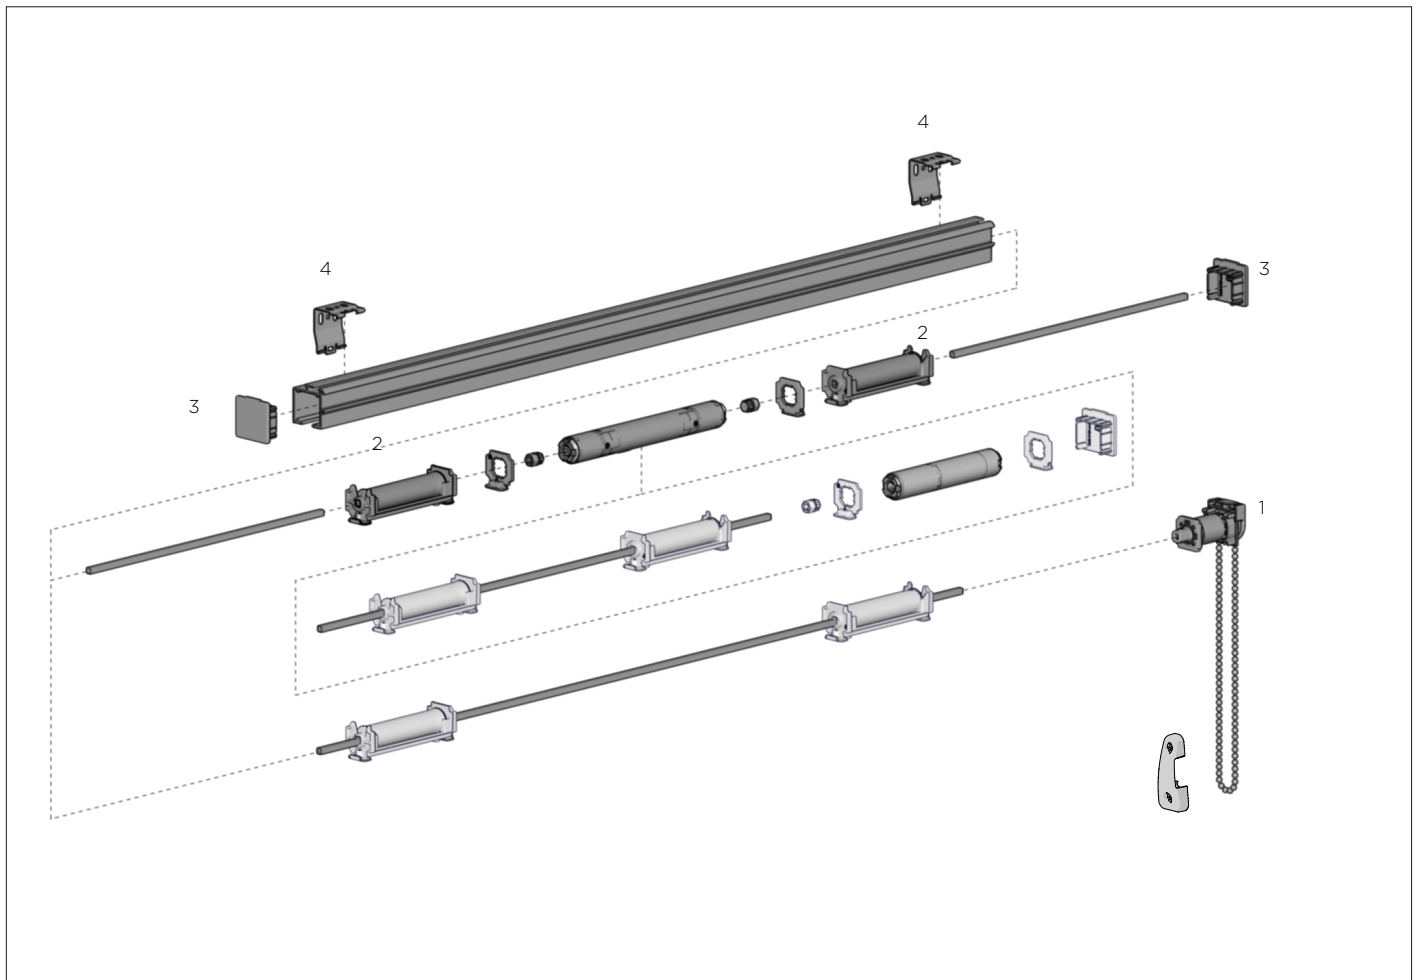

COLOR RANGE

Pure White

COMPATIBLE AUTOMATE™ MOTORS

AUTOMATE™ Cord Lift Motor

PRODUCT OPTIONS

**AUTOMATE™
MOTORIZATION**

p.117

SYSTEM UPGRADES