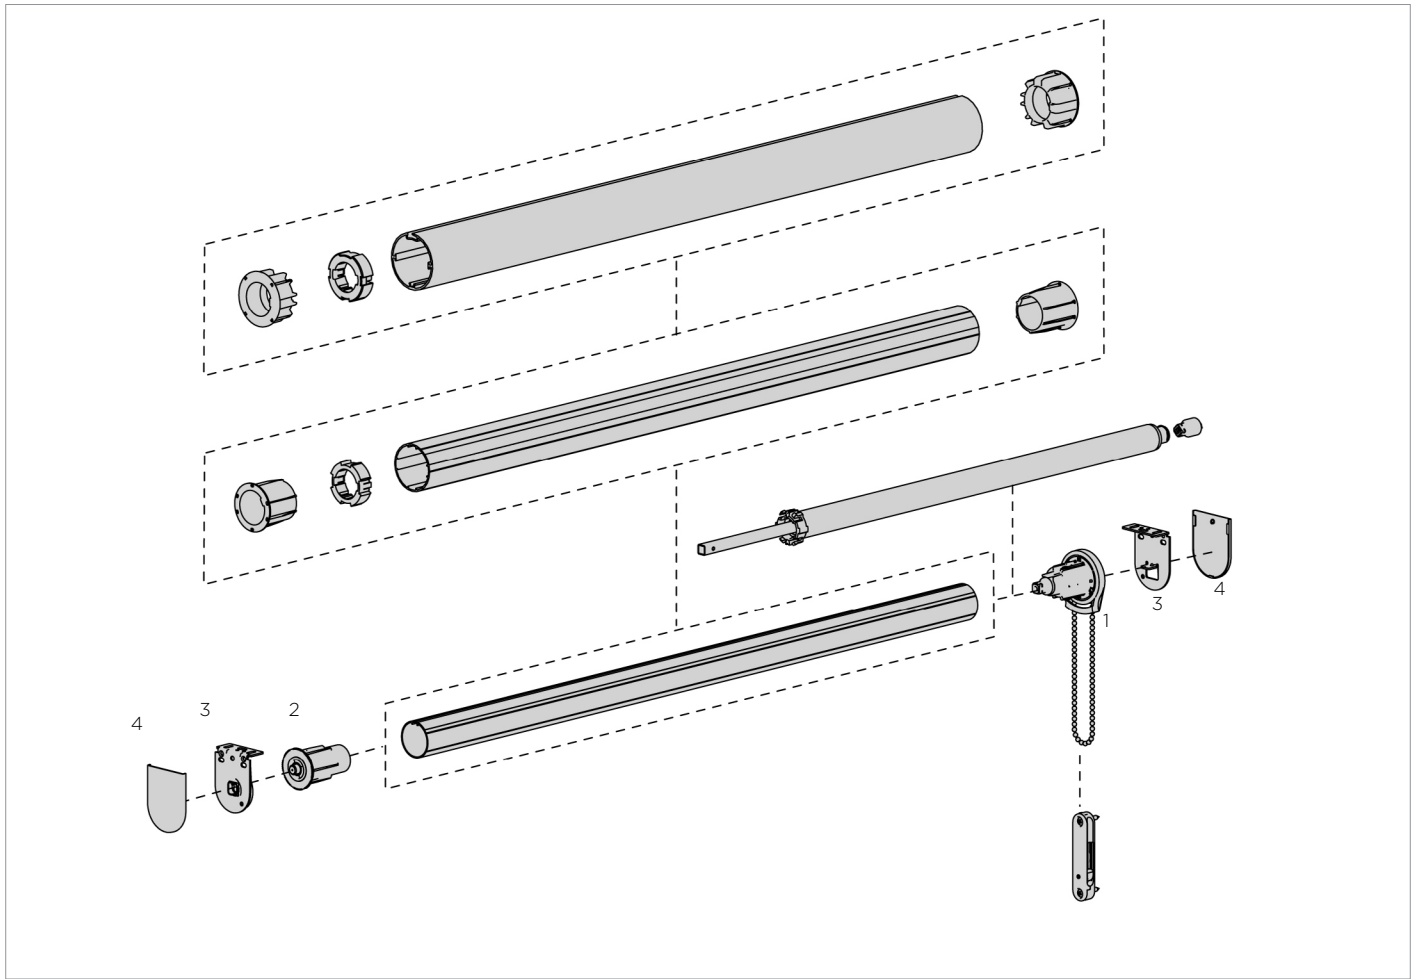

**COLOR RANGE**

**TUBE COMPATIBILITY**

45mm tubes  
60mm tubes  
1-1/2" tubes  
2" tubes

**PRODUCT OPTIONS**

**EASY-LIFT RETROFIT**

**DOUBLE BRACKETS**

For dual day/night shades

**S45 EASY-LINK™ SYSTEM**