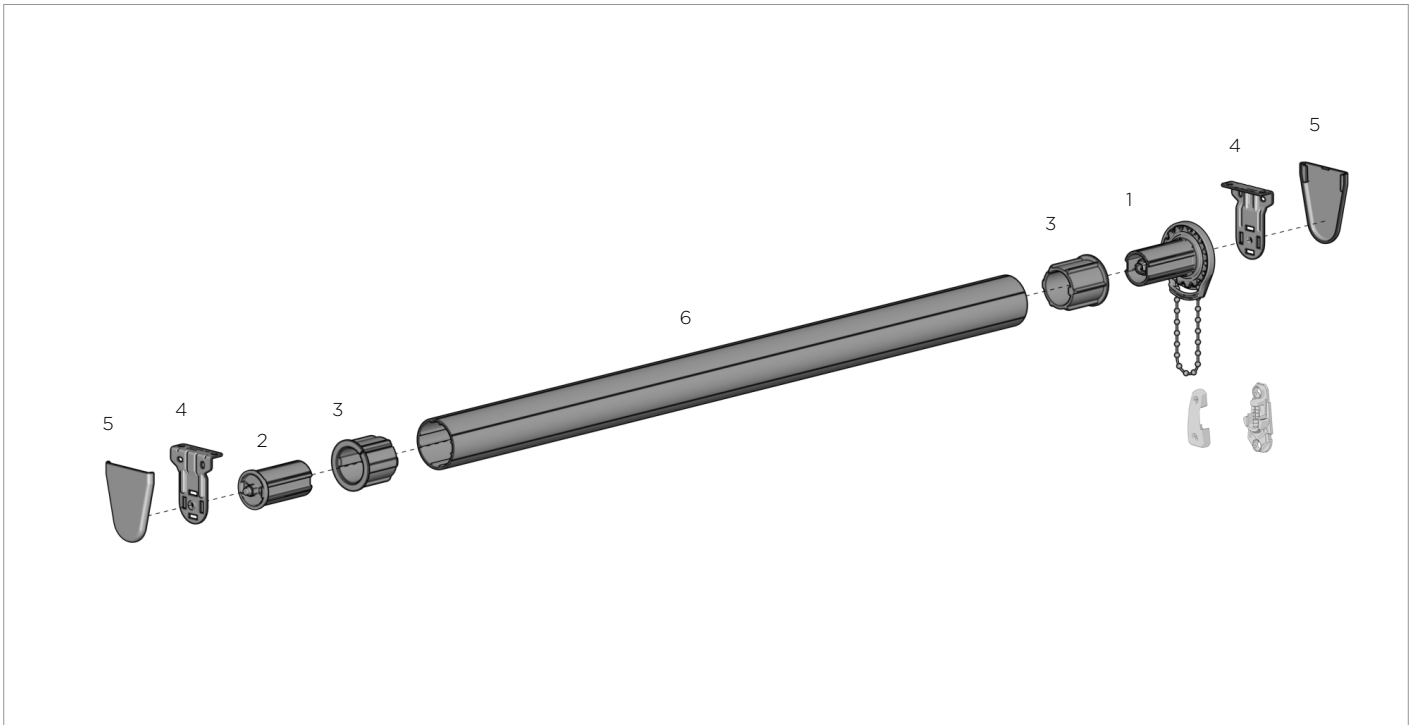

COLOR RANGE

TUBE COMPATIBILITY

1", 1-1/8", 1-1/4", 1-1/2", 2", 2-1/2", and 3-1/4" tubes

PRODUCT OPTIONS

SPRING ASSIST FOR LIFTING p14

DOUBLE BRACKETS p14
For dual day/night shades

EASY-LINK™ SYSTEM p19
For wider spans

AUTOMATE™ MOTORIZATION p117

TENSION DEVICES p48

SYSTEM UPGRADES

SKYLINE SQUARE FASCIA p15
Square cover

CASSETTE p54
Round and Square Covers

CONTRACT POCKET p73
Enclosed square cover

CONTRACT SIDE CHANNELS p75
For light blackout

MKII MOUNTING RAIL p9
With Use of LX Bracket