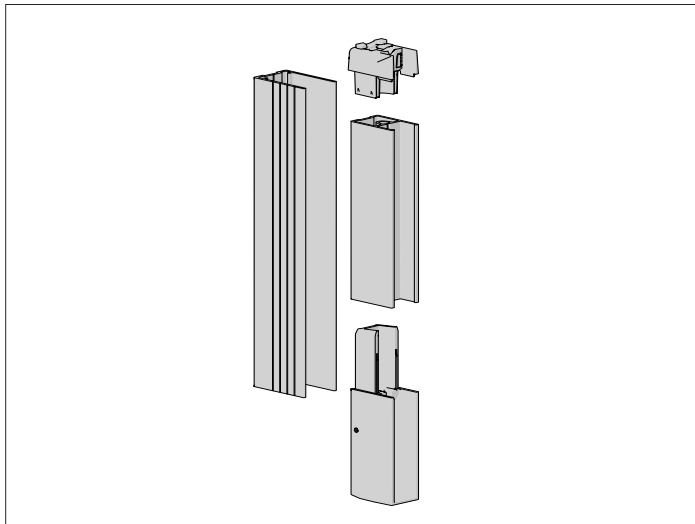

ZIPSCREEN | L-FIXING RAIL | BOX 160/190

18ft (5.5m) Piece

TYPE	Mill (000)	Colors - refer below
CODE	SB04-0708-000550	SB04-0708-xxx550-PF
PACK	8	8

COLOR. Txd Black (150), Txd White (169), Txd Bronze (180)
USE WITH. Box 160/190, S100 Open Brackets

ZIPSCREEN | U MOUNTING RAIL

18ft (5.5m) Piece

TYPE	Mill (000)	Colors - refer below
CODE	SB04-0702-000550	SB04-0702-xxx550-PF
PACK	10	10

COLOR. Refer to color range on system overview page
USE WITH. Inner Rail, L Fixing Rail, End Plate set

ZIPSCREEN | FUNNEL W/ INTEGRATED TOPS STOP

+ screw

CODE	SB05-1412-050001
PACK	50

COLOR. Black (050)
USE WITH. Inner Rail

ZIPSCREEN | INNER RAIL

18ft (5.5m) Piece

TYPE	Mill (000)	Colors - refer below
CODE	SB04-0701-000550	SB04-0701-xxx550
PACK	10	10

COLOR. Refer to color range on system overview page
USE WITH. U Mounting Rail, Inner Rail Funnel & Stop Set, Inner Rail Bottom Cap Set

ZIPSCREEN | FACE FIX + U-MOUNTING RAIL

18ft (5.5m) Piece

CODE	SB04-0705-000550
PACK	8

COLOR. Mill (000)
USE WITH. Inner Rail, End Plate set

ZIPSCREEN | L-FIXING RAIL | BOX 120

18ft (5.5m) Piece

TYPE	Mill (000)	Color - refer below
CODE	SB04-0703-000550	SB04-0703-xxx550
PACK	10	10

COLOR. Refer to color range on system overview page
USE WITH. U Mounting Rail

ZIPSCREEN | INNER RAIL BOTTOM CAP SET

+ screw

CODE	SB05-1511-050001
PACK	50

COLOR. Black (050)
USE WITH. Inner Rail