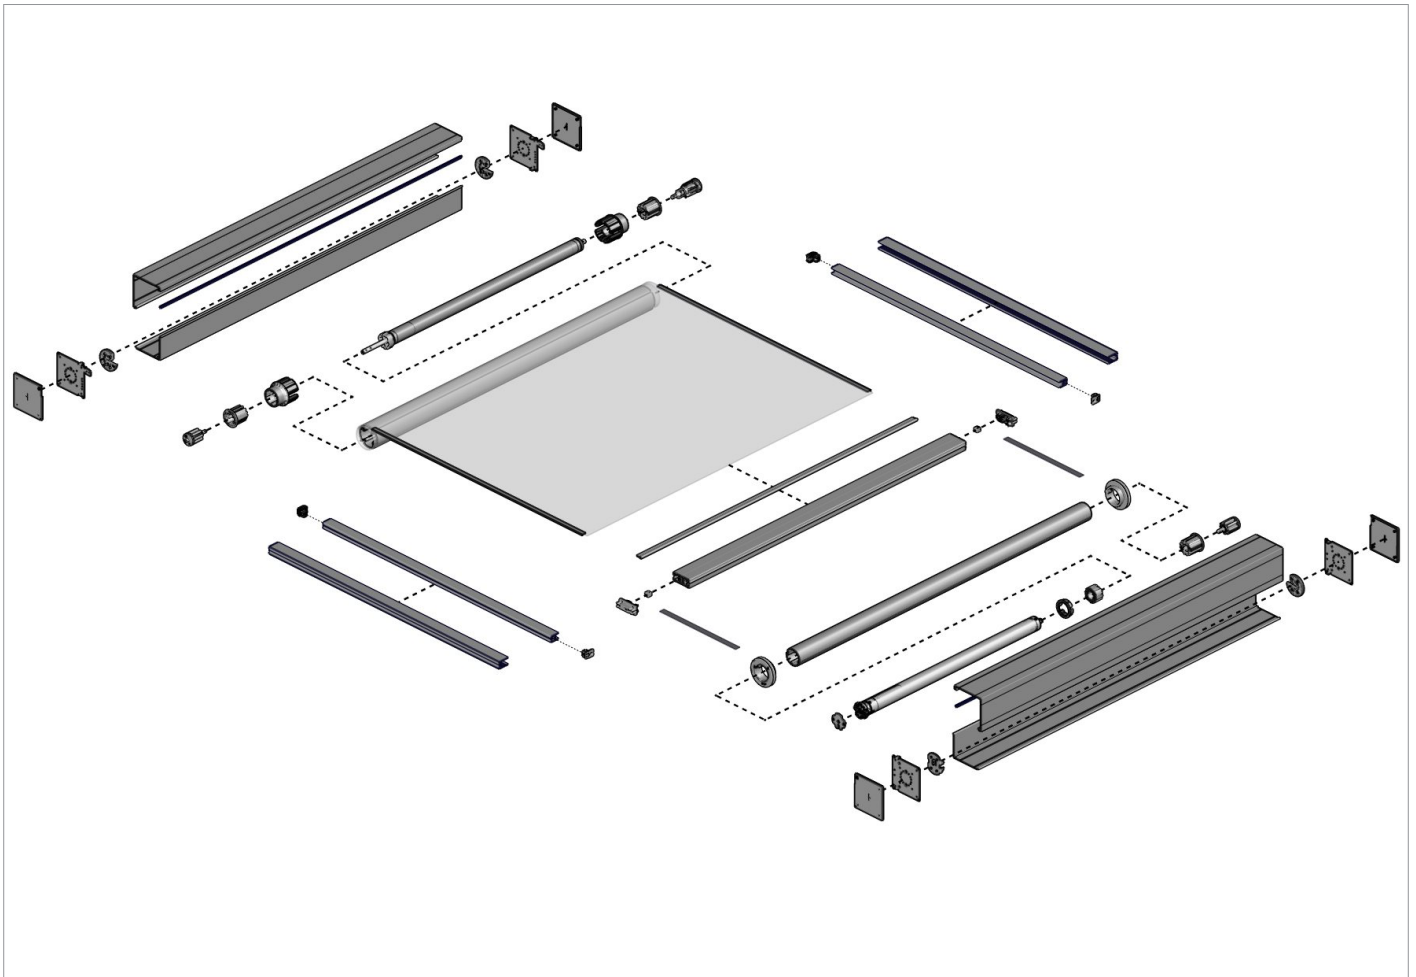

COLOR RANGE

Pure White      Black

ROLLERS | SKYLIGHT ZIPSCREEN

COMPONENTS

**BOX 120 - COVER 'SH-33' SQUARE**  
19 ft. (5.8m) Piece

CODE	SB01-1326-xxx580
PACK	4

COLOR. Black (050), Pure White (069)

**BOX 120 - TOP & BACK**  
16ft. (4.9m) Piece