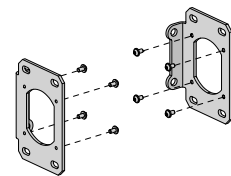

INSIDE MOUNT BRACKET KIT | MOTOR | S100

CODE	RB80-0478-xxx100
PACK	1

COLOR. Black (050), Pure White (069)
USE WITH. S100 Bracket Adapter Kit