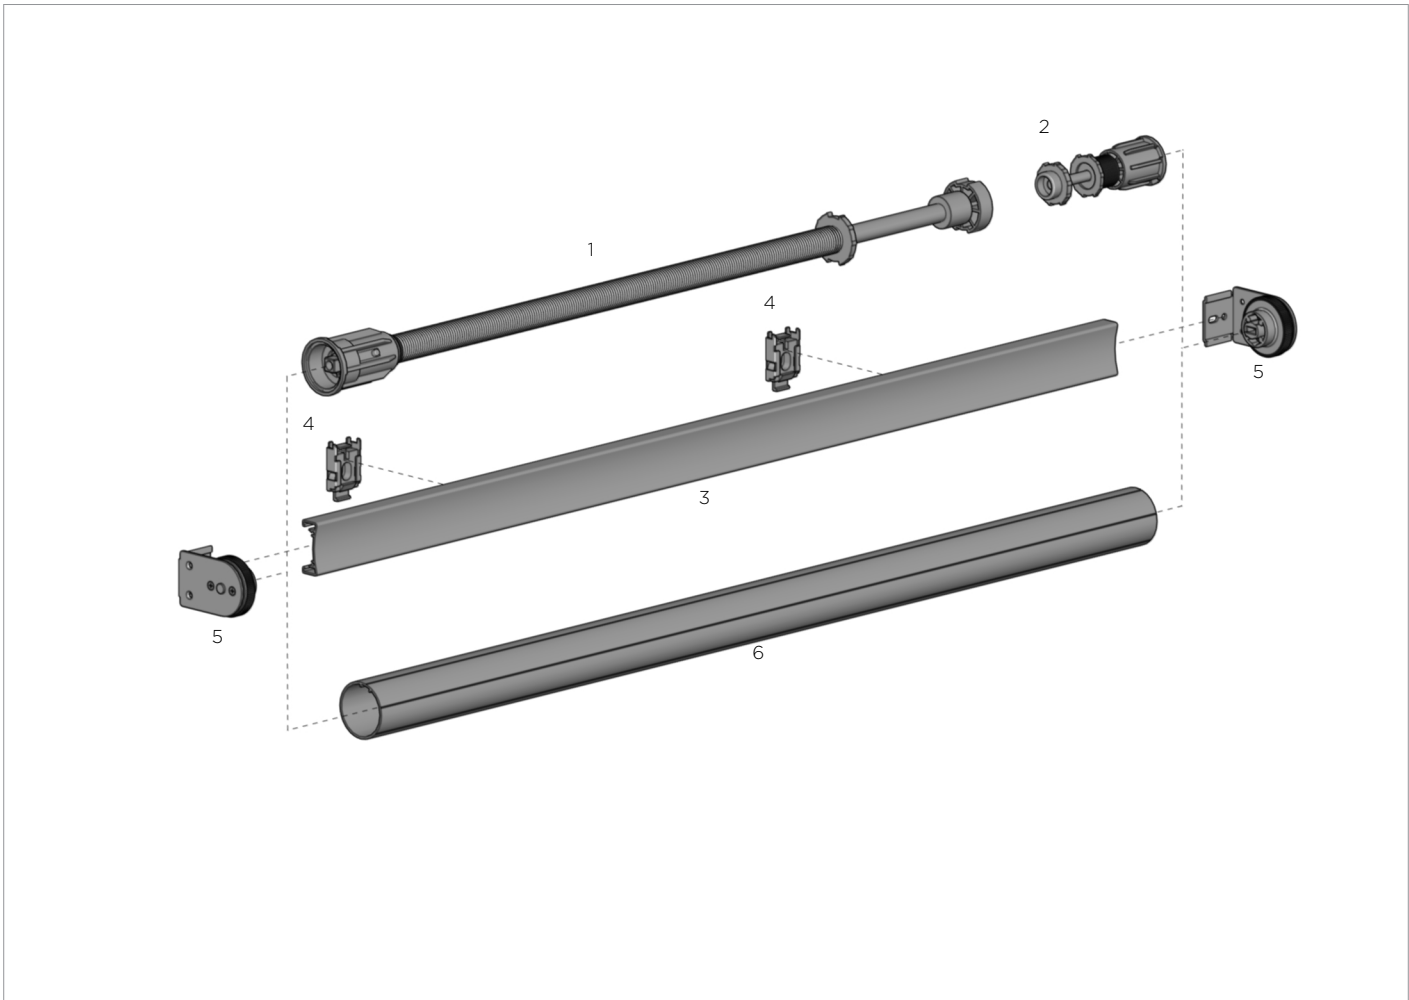

COLOR RANGE

White

TUBE COMPATIBILITY

1-1/2" tube

SYSTEM UPGRADES

CASSETTE
100/120
Round cover

p54