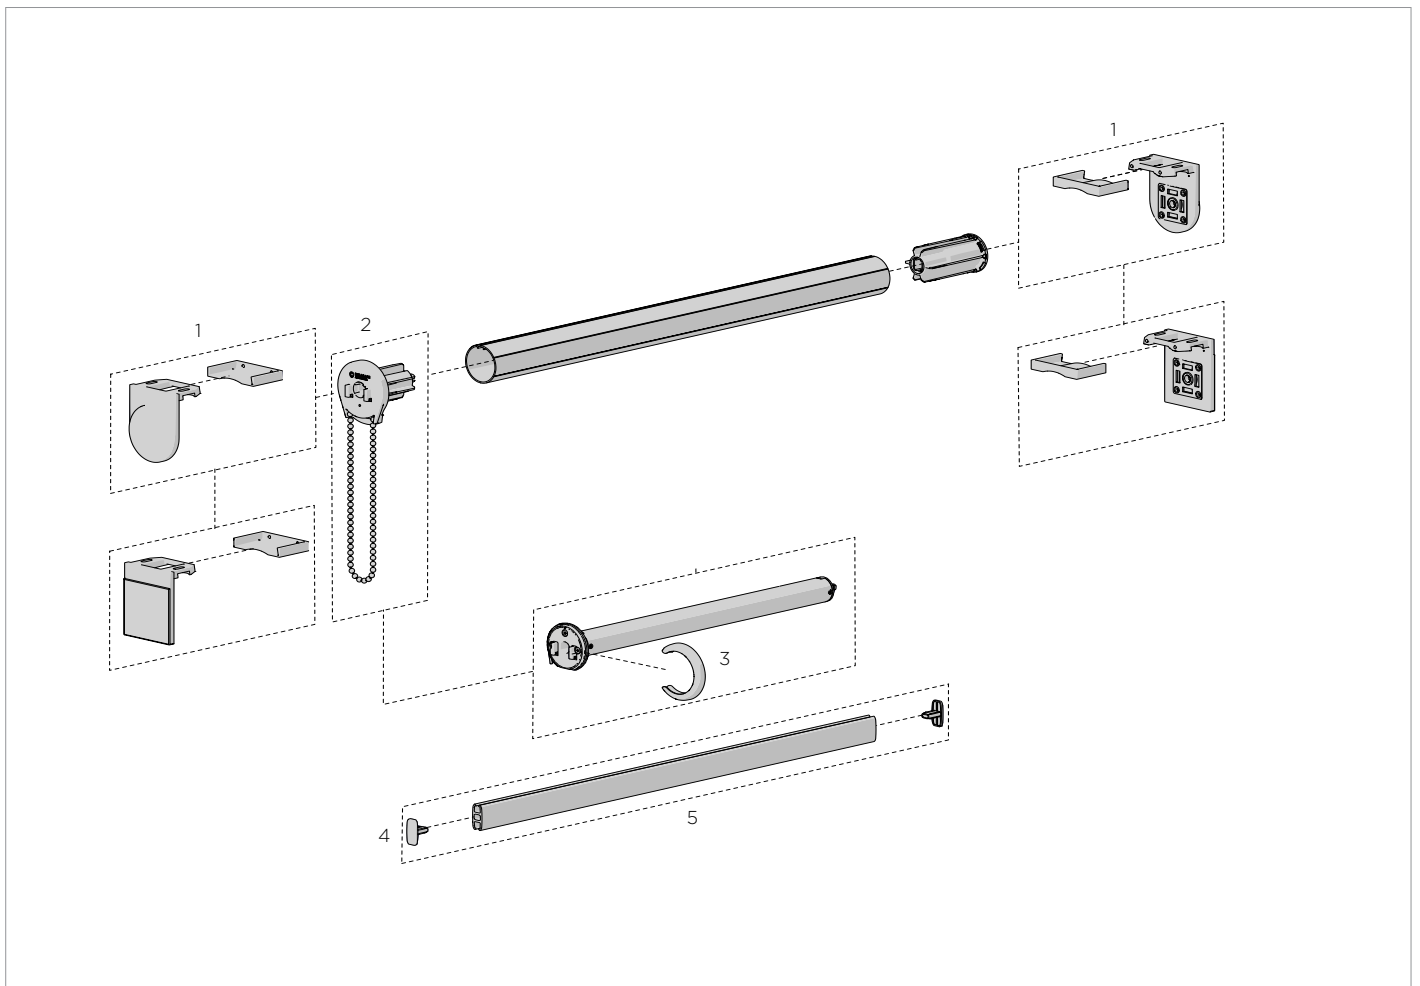

COLOR RANGE

White   Black   Satin Nickel   Antique Bronze

PRODUCT OPTIONS

COMPATIBLE SYSTEMS

EASY SPRING p3

RB09/SKYLINE CLUTCH SYSTEM p25

AUTOMATE™ MOTORIZATION p117