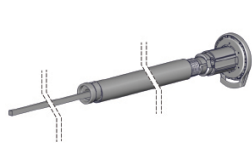

**COLOR RANGE**

White Black

**TUBE COMPATIBILITY**

1-1/2" tube

**PRODUCT OPTIONS**

**GALAXY SKYLINE GEARED CLUTCH** p12  
For heavier shades

**SPRING ASSIST GEARED CLUTCH** p14

**DOUBLE BRACKETS** p14  
For dual day/night shades