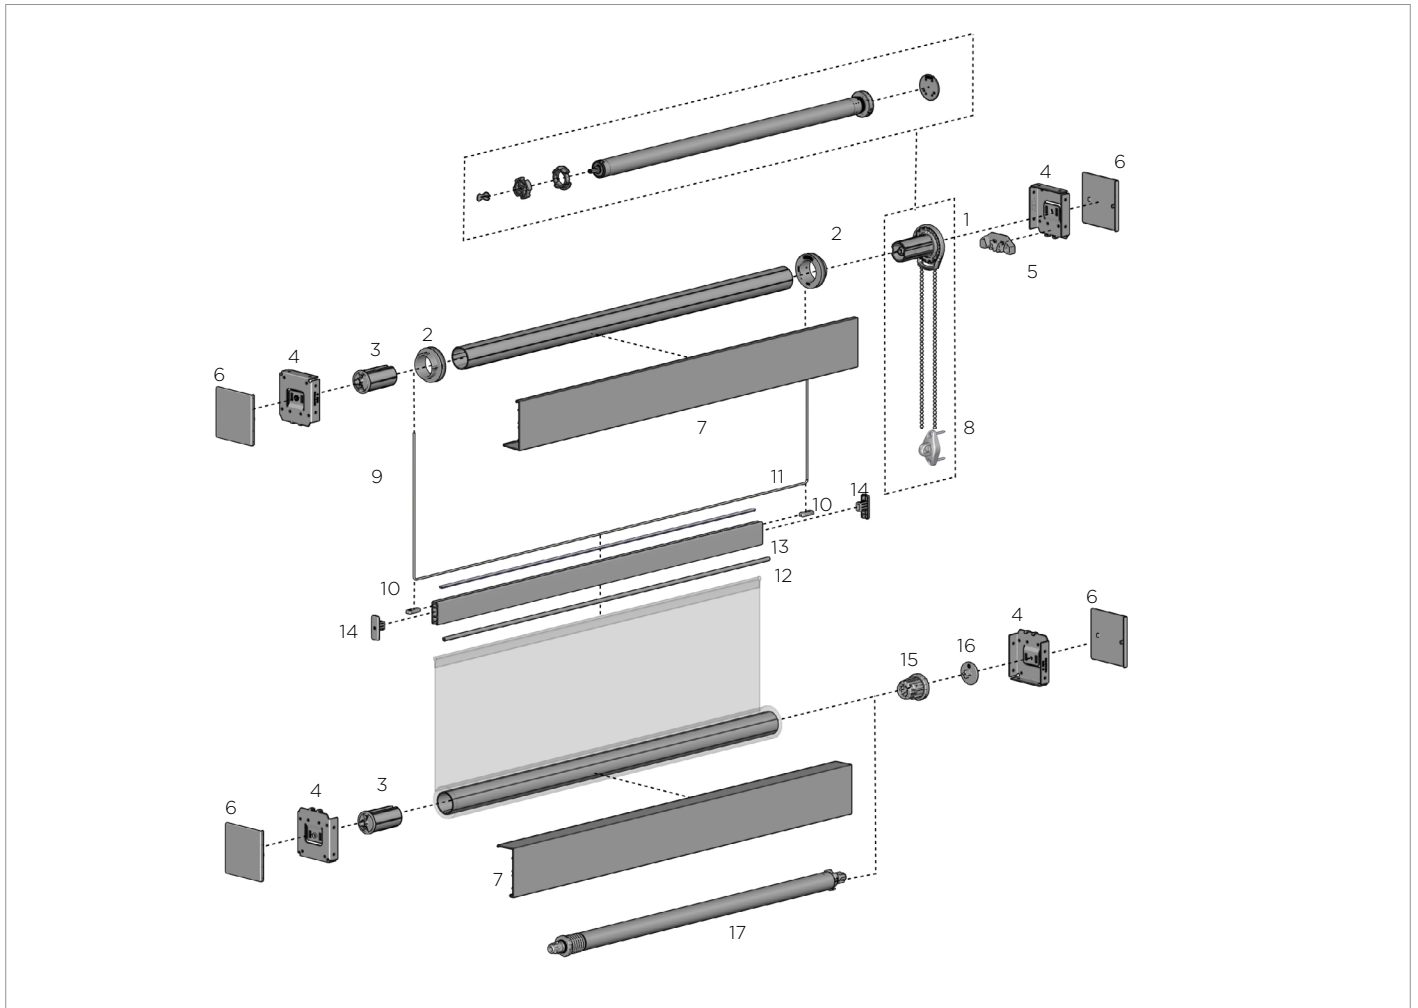

COLOR RANGE

TUBE COMPATIBILITY

1-1/2" tube

COMPATIBLE AUTOMATE™ MOTORS

AUTOMATE™ Li-ion 1.1, Q2.0 & 3.0
AUTOMATE™ DCRF 1.1, Q2.0 & 3.0

PRODUCT OPTIONS

G200 SKYLINE SPRING ASSIST

p14

OPEN ROLL SKYLINE BRACKET

p13

SKYLINE SQUARE FASCIA | 3"
Square cover

p15

AUTOMATE™ MOTORIZATION

p117

SYSTEM UPGRADES

CF90 CASSETTE FASCIA SYSTEM

p61

CF90 EDGE LIGHT BLOCK

p63

SKYLINE LX BRACKET

p13