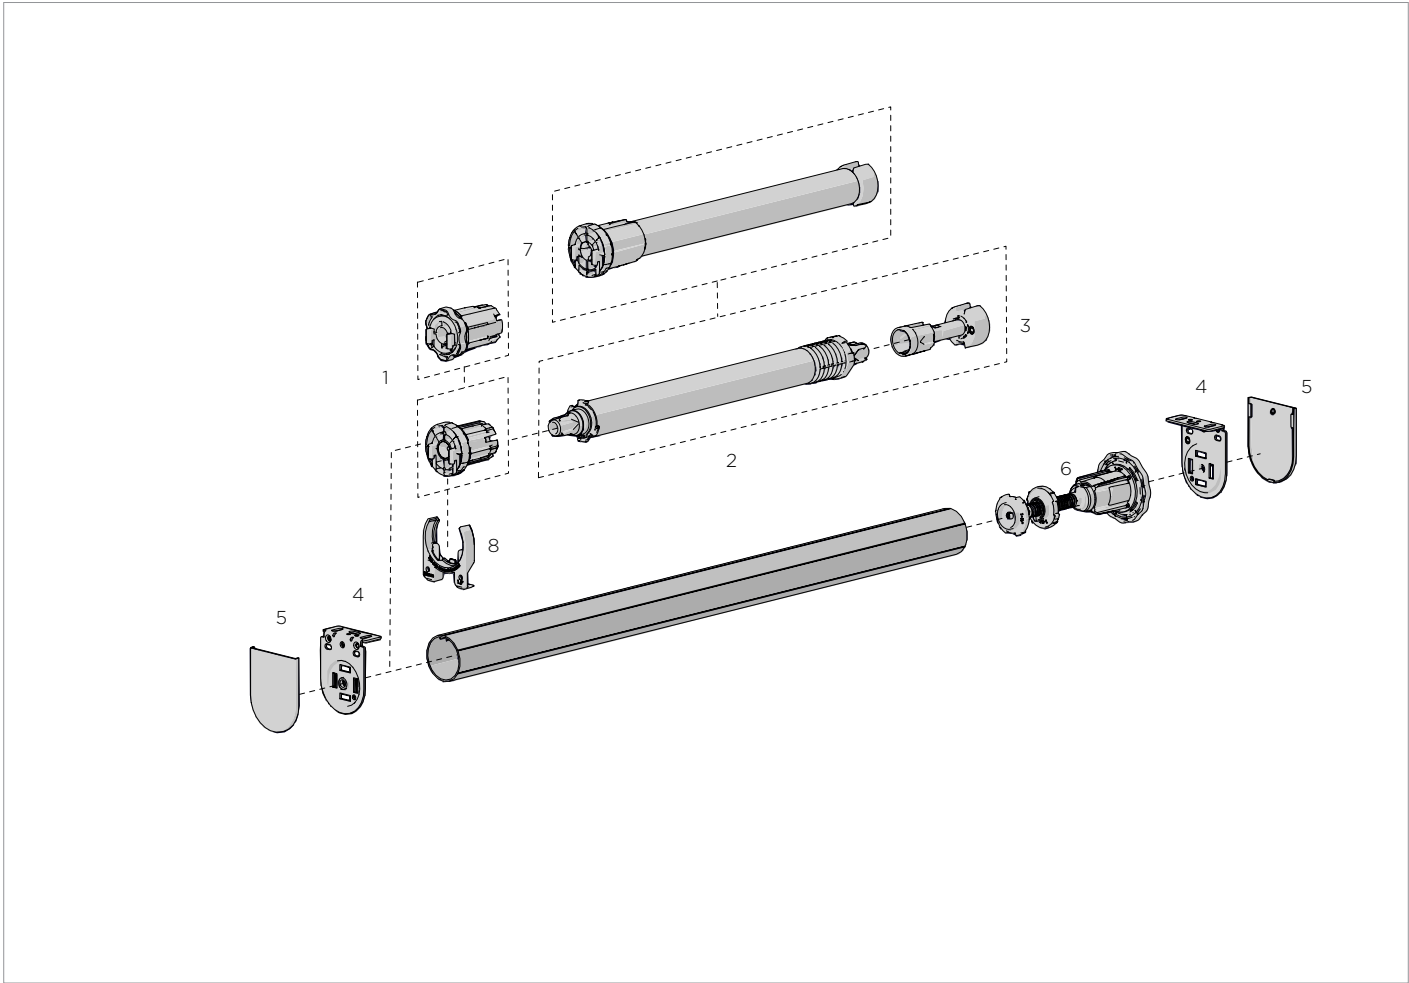

COLOR RANGE

Pure White

TUBE COMPATIBILITY

1-1/2" tube

PRODUCT OPTIONS

MKII MOUNTING RAIL p9
For quick installation

SKYLINE EASY-LINK™ SYSTEM p19
For wider spans

SKYLINE PRE-TENSIONING CLIP 8

SYSTEM UPGRADES

CASSETTE 100/120 p54

SQUARE CASSETTE 110 p57

CF90 CASSETTE FASCIA SYSTEM p61

SKYLINE FASCIA SYSTEM p16

P95 SEMI CASSETTE p59