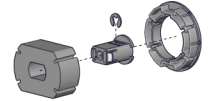

25MM MOTOR CROWN & DRIVE | 1-1/4" TUBE

-

CODE	MT03-0109-069003
PACK	250.