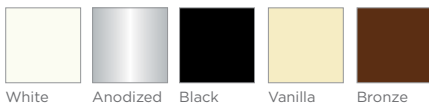

COLOR RANGE