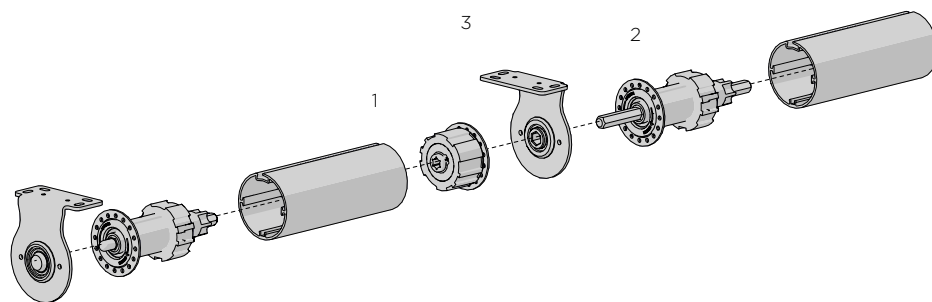

COLOR RANGE

Pure White   Black

TUBE COMPATIBILITY

60mm and 80mm tubes

PRODUCT OPTIONS

UNI-LINK ANGLE LINKED

DOUBLE BRACKETS

For dual day/night shades

ADJUSTABLE BRACKETS

For 5mm height

COMPATIBLE SYSTEMS

AUTOMATE™ MOTORIZATION

p117