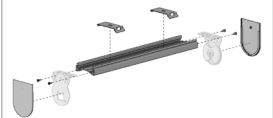

MKII MOUNTING RAIL p9
With Use of LX Bracket