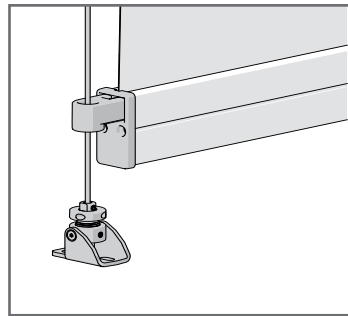

OVERVIEW

COLOR RANGE

SYSTEM OPTIONS

WIRE GUIDE

SYSTEM	TOP HARDWARE				TUBES				CONTROLS		W.BARS	
	BOX 120	BOX 160	BOX 190	OPEN	78MM	110MM	130MM	160MM	CRANK	MOTOR	F56	F72
ZIPSCREEN	✓	✓	✓	✓	✓	✓	✓		✓	✓	✓	✓
WIRE GUIDE	✓	✓	✓	✓	✓	✓	✓	✓	✓	✓	✓	✓
STRAIGHT DROP	✓	✓	✓	✓	✓	✓	✓		✓	✓	✓	✓