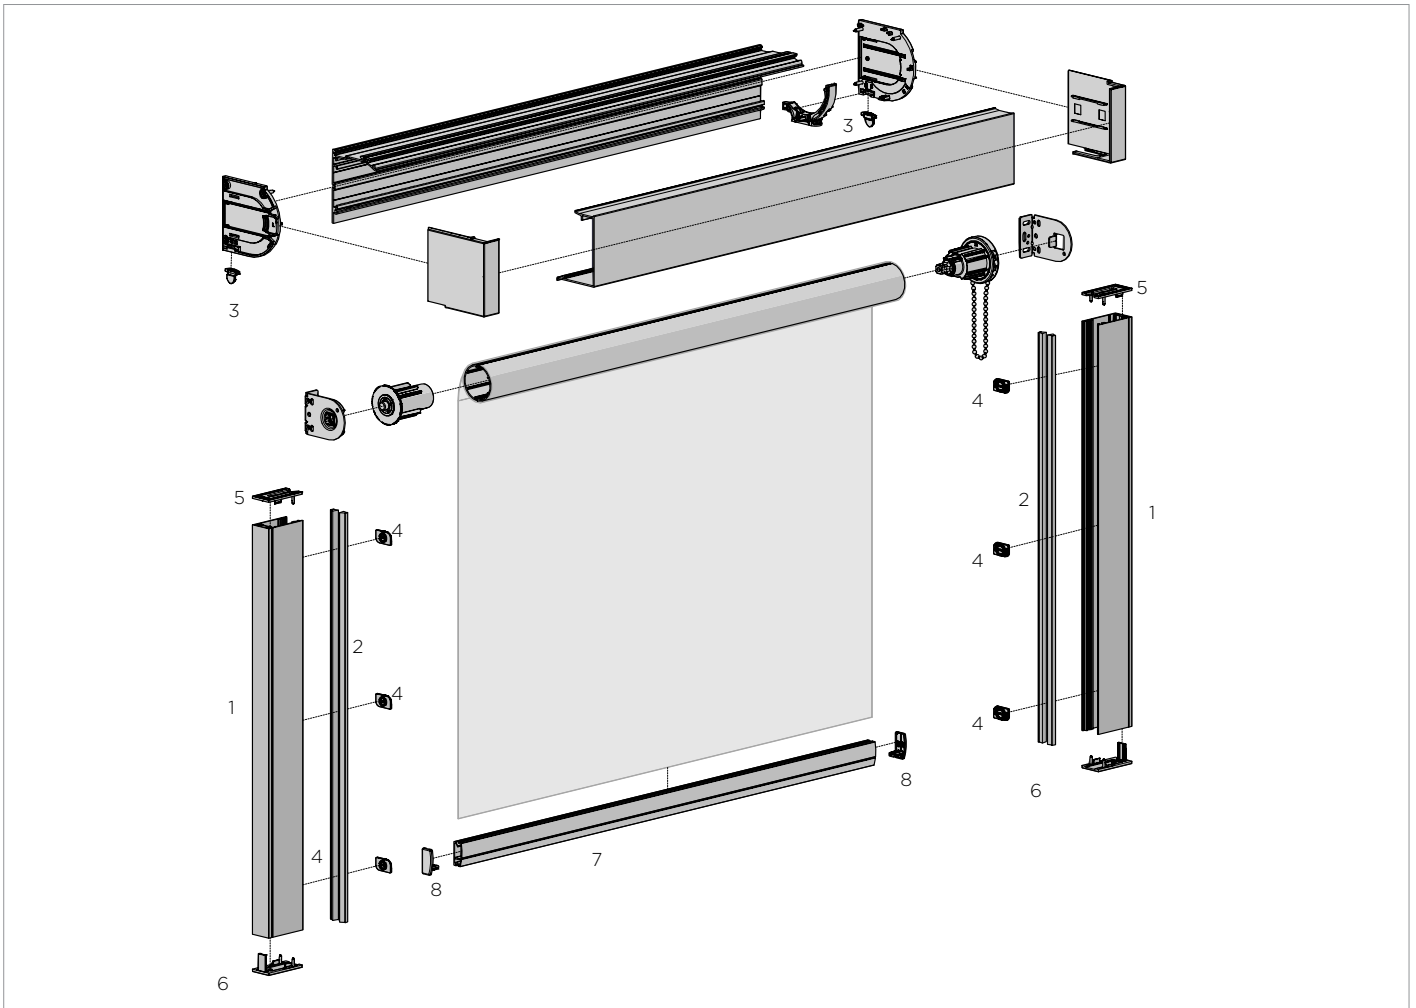

COLOR RANGE

Pure White Anodized Black

PRODUCT OPTIONS

CF90 CASSETTE FASCIA SYSTEM p61
Square semi-cassette

SYSTEM UPGRADES

S45 EASY-LINK™ SYSTEM p19
For wider spans