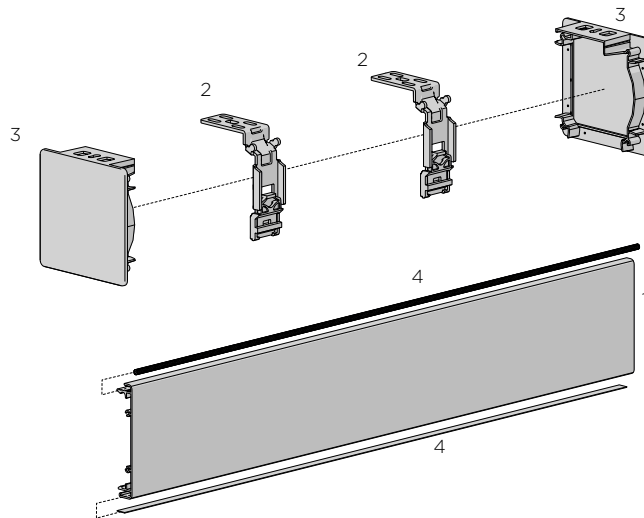

**EDGE LIGHT BLOCK | BOTTOM CAP + SCREWS**

CODE	RC91-1001-xxx000
PACK	10

COLOR. Black (050), Pure White (069), Gray (338)  
 USE WITH. Cassette Edge Side Guide

COLOR RANGE

White Black

PRODUCT OPTIONS

**CENTER SUPPORT BRACKET** -  
(for additional support on wider width)