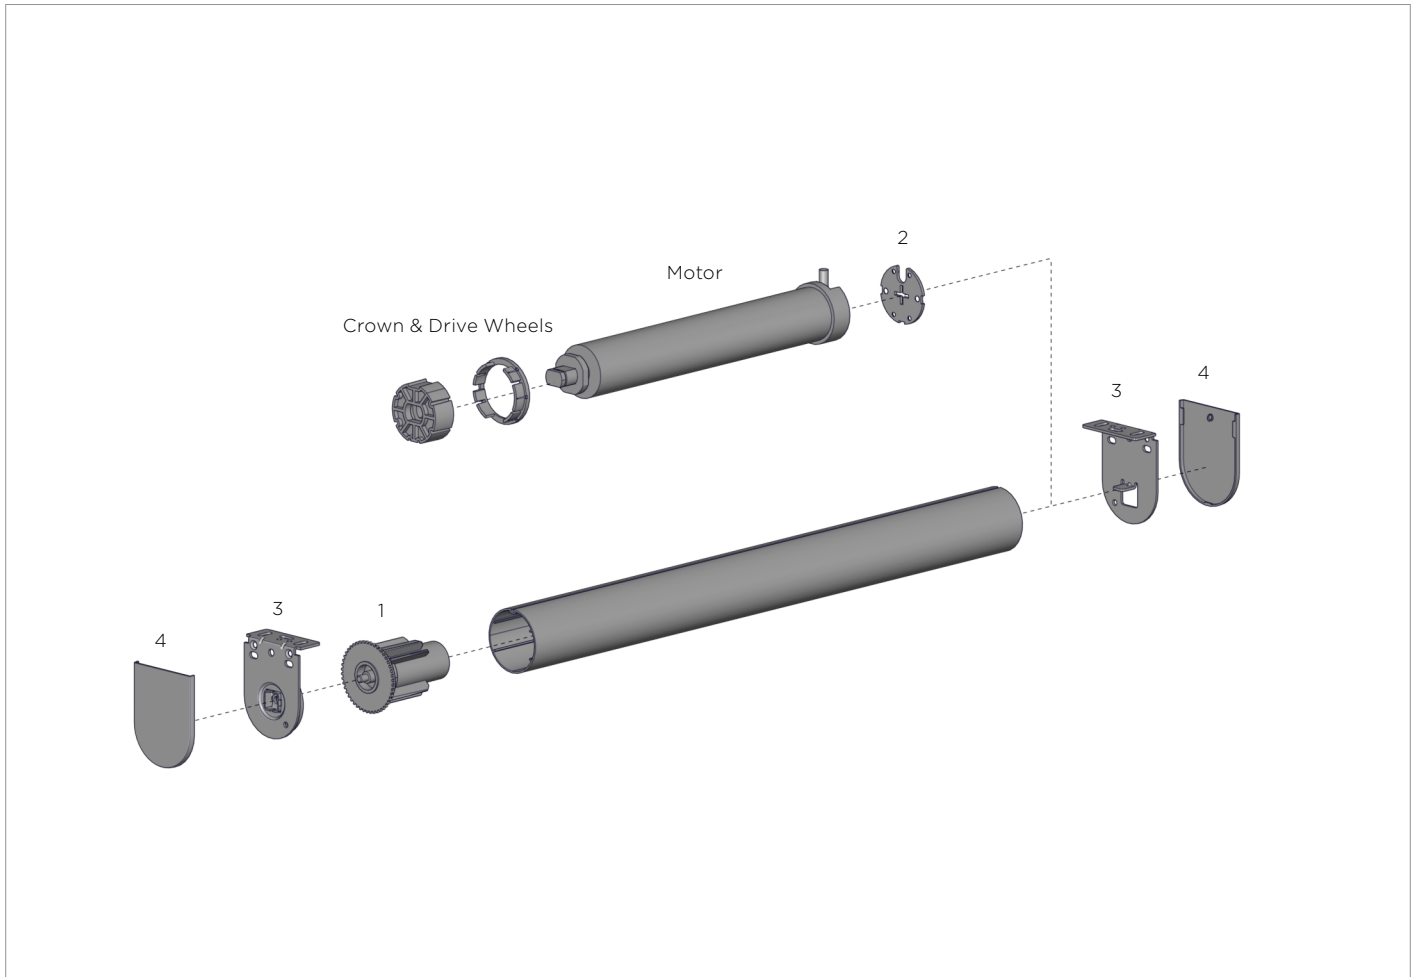

COLOR RANGE

Pure White

TUBE COMPATIBILITY

45mm tubes

COMPATIBLE AUTOMATE™ MOTORS

AUTOMATE™ Li-ion 1.1, Q2.0 & 3.0
AUTOMATE™ DCRF 1.1, Q2.0 & 3.0
AUTOMATE™ ACML Q6.0 & 6.0
AUTOMATE™ ACRF Q6.0 & 6.0

PRODUCT OPTIONS

DOUBLE BRACKETS

For dual day/night shades

S45 EASY-LINK™ SYSTEM

For wider spans

SYSTEM UPGRADES

SQUARE CASSETTE 110

p57

CF90 CASSETTE FASCIA SYSTEM

p61

CF90 EDGE LIGHT BLOCK

p63

P95 SEMI CASSETTE

p59