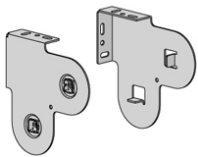

PRODUCT OPTIONS

DOUBLE BRACKETS

For dual day/night shades