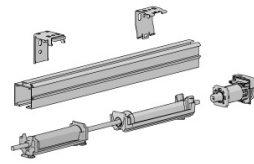

AUTOMATE™ Cord Lift Motor

**PRODUCT OPTIONS**

**AUTOMATE™  
MOTORIZATION**

p.117

**SYSTEM UPGRADES**

**SS38 READY MADE SYSTEM WITH DIRECT DRIVE**

TYPE	3' (0.9m)	4' (1.2m)	5' (1.5m)
CODE	SS38-9411-069090	SS38-9411-069120	SS38-9411-069150
PACK	8	8	8