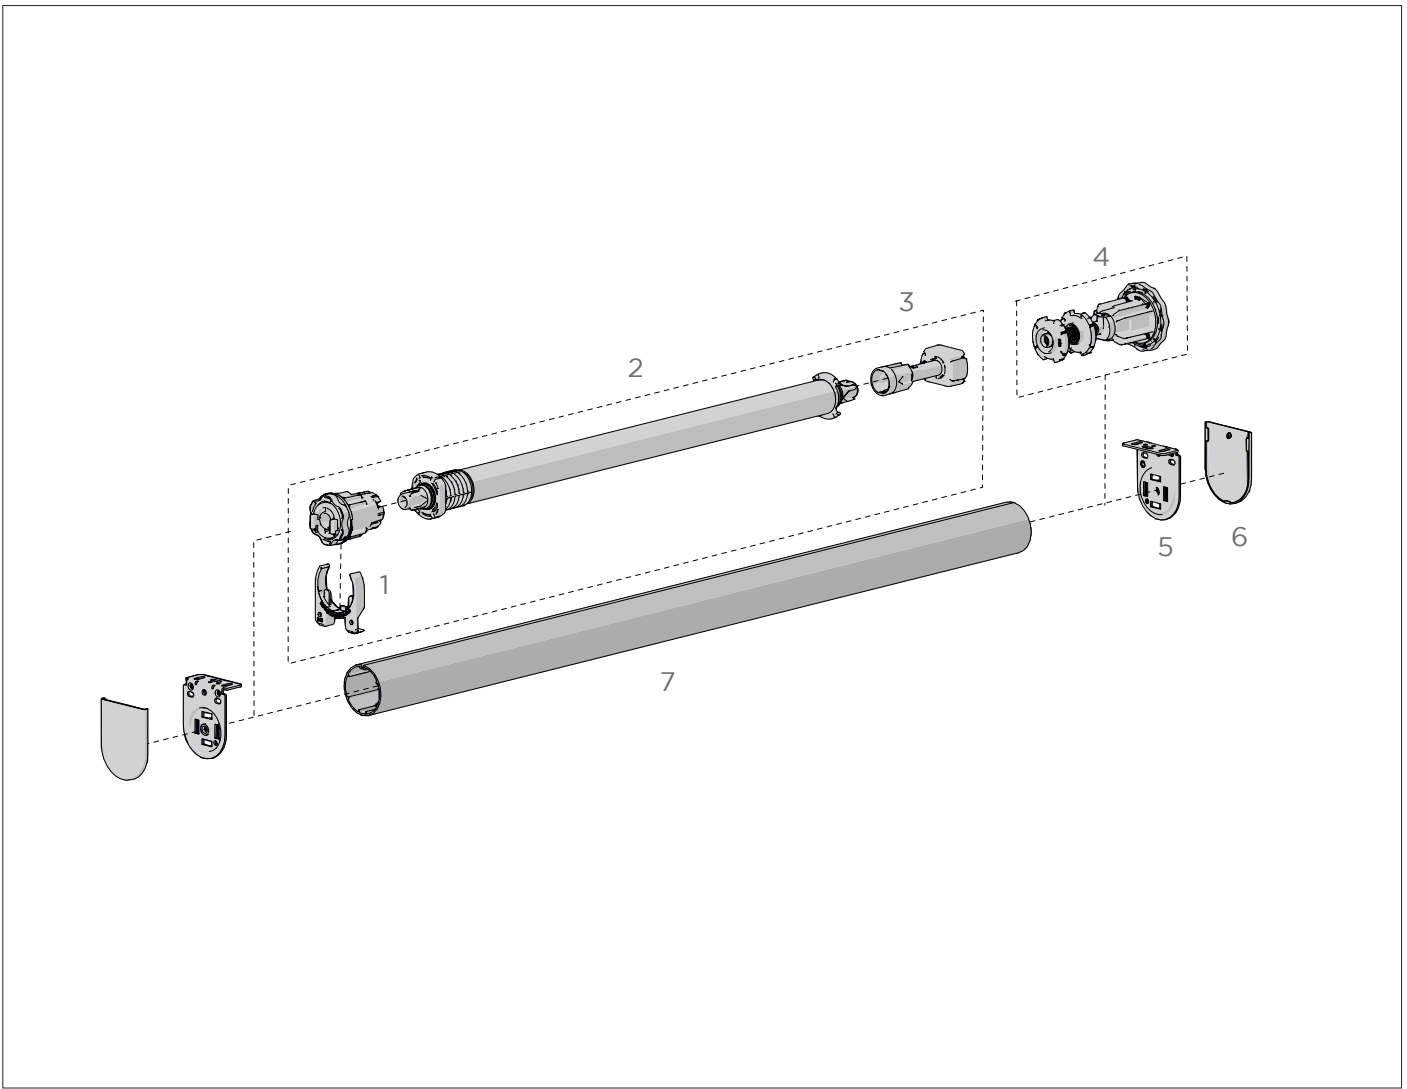

COLOUR RANGE

Pure white

PRODUCT OPTIONS

SYSTEM UPGRADES