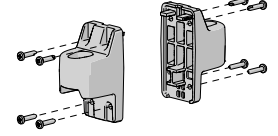

F72 MULTI-BAR END CAPS | WIRE GUIDE + SCREWS

PRICE.	
CODE.	RE15-0522-xxx000
PACK.	5 | 200 Set

COLOUR. Black 050, pure white 069
USE WITH. F72 Weight Bar, 3.2mm Wire, 4mm Wire