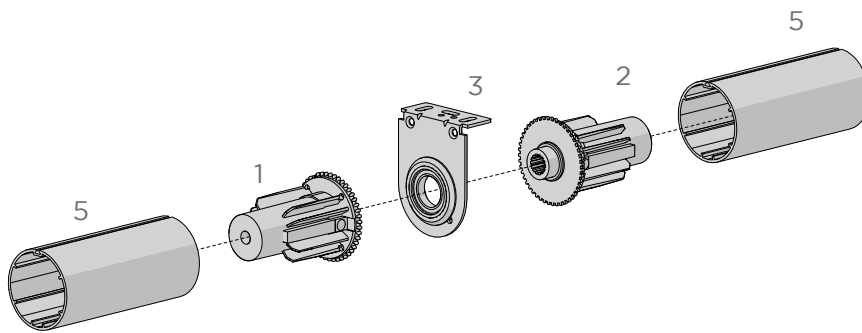

COLOUR. black 050 (80mm*), pure white 069
USE WITH. Auto Idler S60, Idle Bracket Cover

PRODUCT OPTIONS

UNI-JOINT

(for up to 90 degree linked blind installations)

INT. COMBO BRACKETS

(dual brackets)

COMPATIBLE SYSTEMS