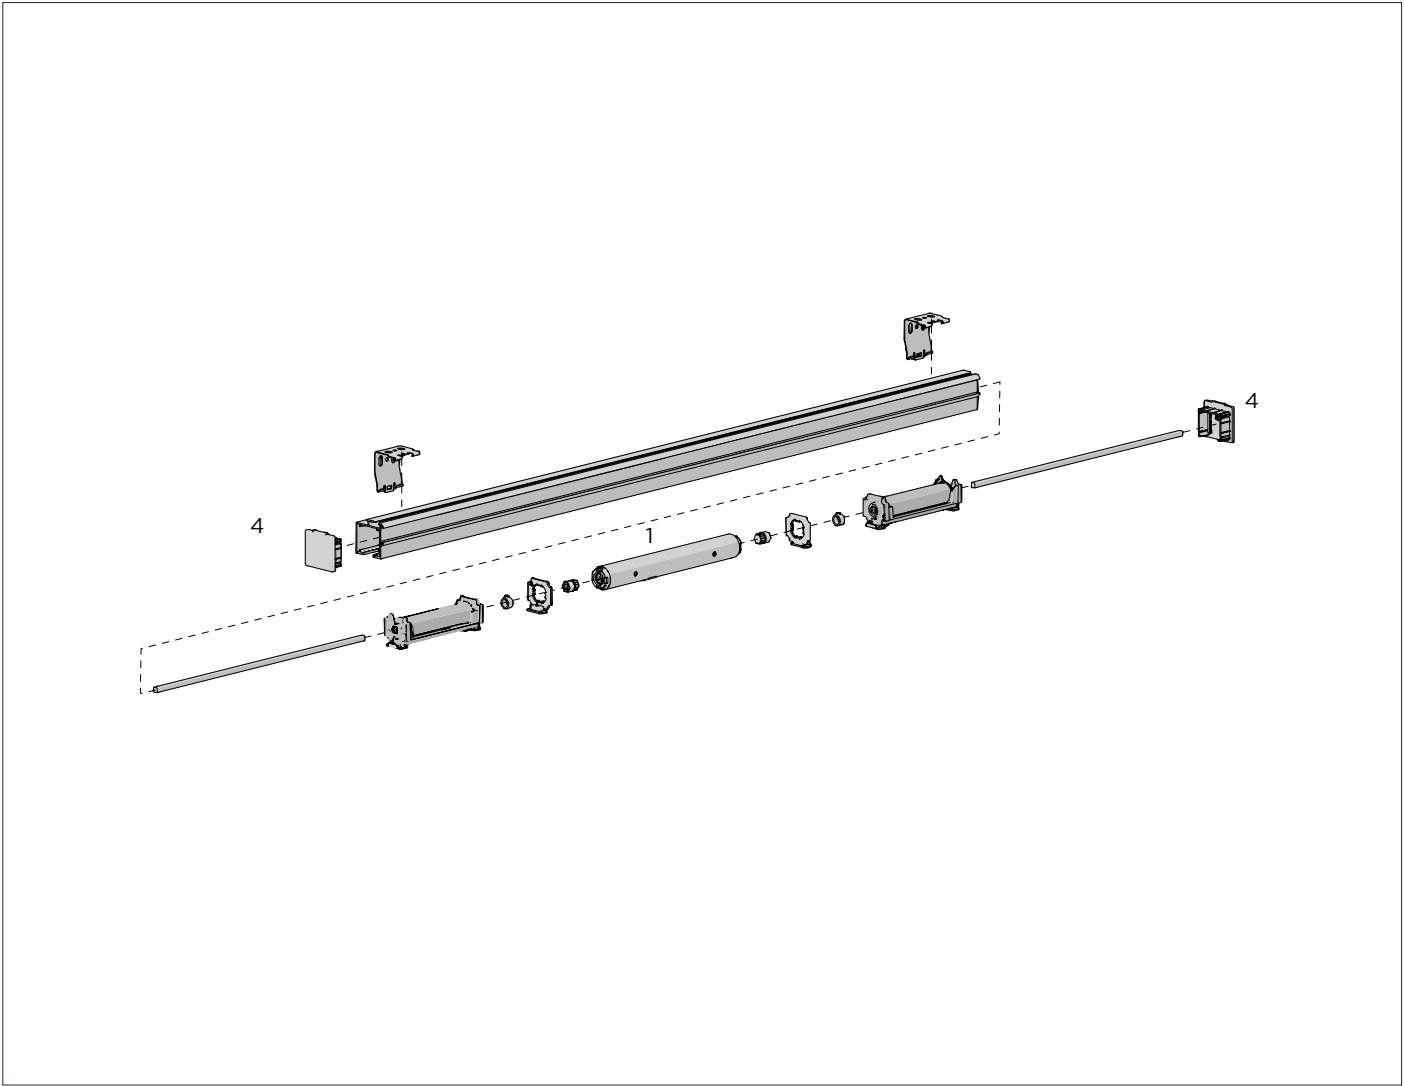

SPECIFICATIONS

- CTS Spools, Tildrod, control mechanisms, brackets and end caps all assembled onto aluminium rail.
- 300mm increments
- Chain to be purchased seperately
- Subject to standard Terms & Conditions for minimum order value F.I.S. Prices do not include G.S.T.