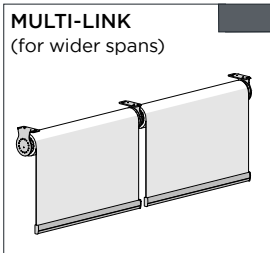

SYSTEM UPGRADES