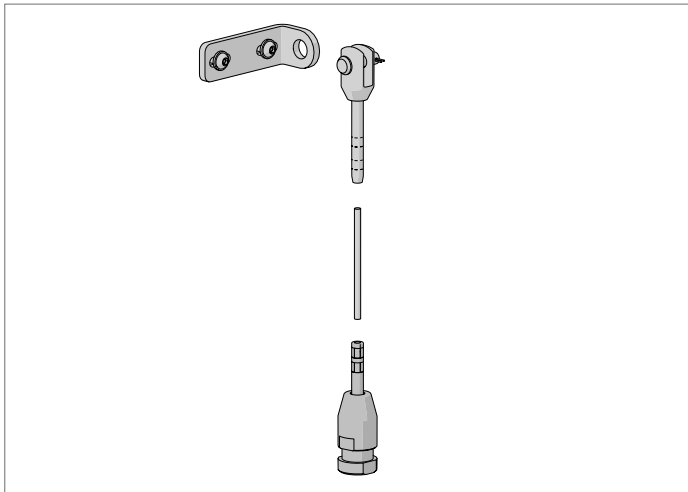

THREADED STUD TERMINAL + NUT & WASHER

PRICE.	
CODE.	RE24-1401-009040
PACK.	2 | 40 Sets

COLOUR. Polished stainless steel 009
USE WITH. 4mm Tensioning Cable, Wall Mounting L Bracket.

WALL MOUNTING L BRACKET - LH AND RH SET 90 x 38mm

PRICE.	
CODE.	RE24-2301-009090
PACK.	1 | 40 Pairs

COLOUR. Polished stainless steel 009
USE WITH. Threaded Stud Terminal

BOX 190 WIRE GUIDE ADAPTOR PLATE + Screws

PRICE.	
CODE.	RB80-0481-012000
PACK.	2 | 100 Pcs

COLOUR. Stainless steel 012
USE WITH. Box 190 End Plate Set, Fork Terminal

ZAMAK ADAPTOR SPACER

PRICE.	
CODE.	RB80-0411-025050
PACK.	1 | 20 Pcs

COLOUR. Zinc plated 025 only
USE WITH. Zamak Adaptor in Box 190 & Recess Brackets

MOTOR EXTREME WIRE GUIDE BRACKET ADAPTOR KIT Top / Face Fix

TYPE.	zinc plated	Colours - refer below
PRICE.		
CODE.	RB80-0476-025100	RB80-0476-xxx100
PACK.	1 | 20 Sets	1 | 20 Sets

COLOUR. Black 050, pure white 069
USE WITH. Extreme Bracket Set - Top/Face Fix

SWAGE FORK TERMINAL 4mm stainless steel wire

PRICE.	
CODE.	RE24-1314-009400
PACK.	2 | 40 Pcs

COLOUR. Polished stainless steel 009
USE WITH. Extreme Bracket Set - Top/Face Fix, Wire Guide Cable

WIRE GUIDE TENSIONING CABLE 4MM 50Lm Roll

TYPE.	Plain	Clear PVC Coated
PRICE.		
CODE.	RB91-3602-006040	RB91-3602-006041
PACK.	50 | 300 Lm	50 | 300 Lm

CCOLOUR. Stainless steel 006
USE WITH. Flat Head Stud & Swage Fork Terminals, F72 Weight Bar End Cap

TENSIONING BRACKET & FLAT HEAD STUD TERMINAL 4mm stainless steel wire

PRICE.	
CODE.	RE24-2601-009040
PACK.	2 | 40 Sets

COLOUR. Polished stainless steel 009
USE WITH. 4mm Wire Guide Cable

TENSION SPRING 14.5 I.D. x 23.5 O.D x 50mm

PRICE.	
CODE.	RE24-9101-009050
PACK.	25 | 500 Pcs

COLOUR. Polished stainless steel 009
USE WITH. Threaded Stud Terminal, Wall Mounting L Bracket