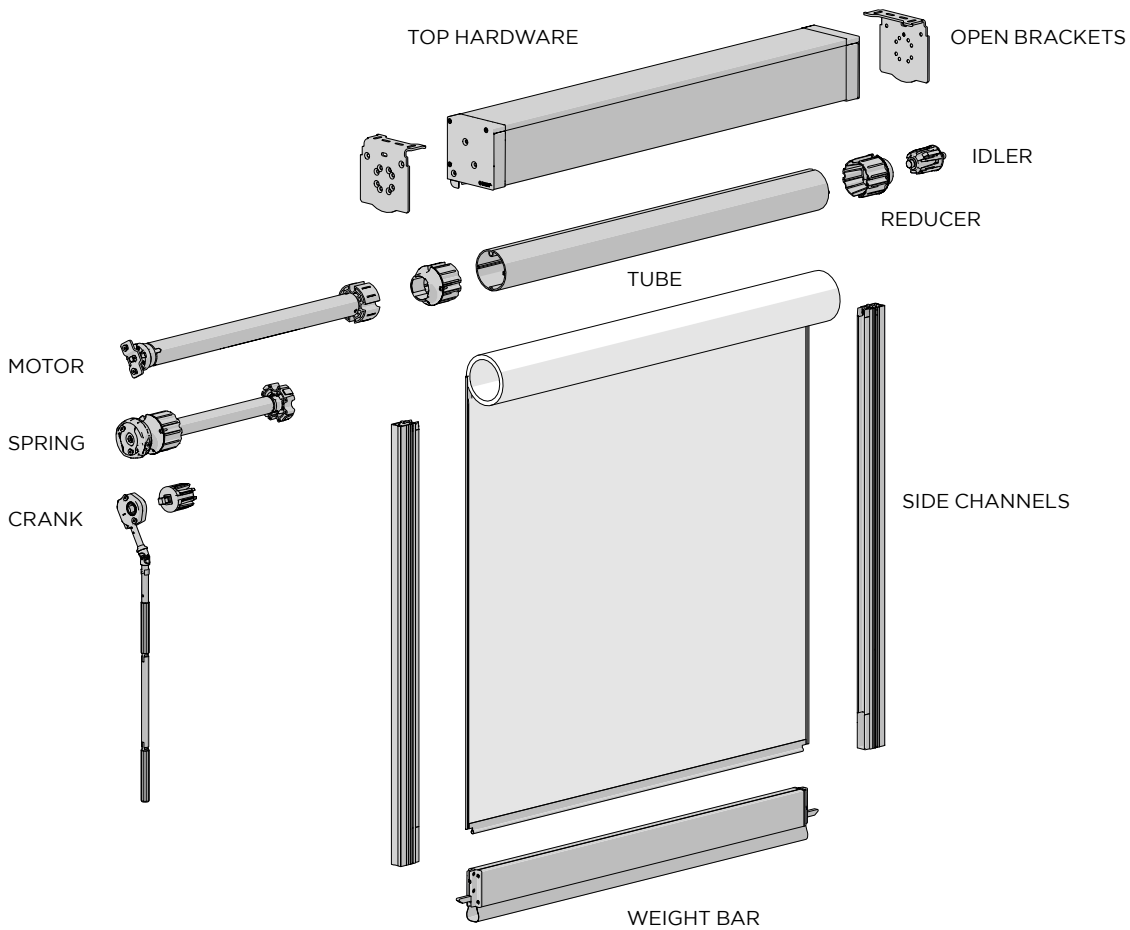

COLOUR RANGE

SYSTEM OPTIONS

System	Top Hardware			Tubes				Controls			W.Bars		
	Box 120	Box 190	Open	78mm	110mm	130mm	160mm	Spring	Crank	Motor	F56	F72	Pivot
Zipscreen	✓	✓	✓	✓	✓	✓		✓	✓	✓	✓	✓	
Wire Guide	✓	✓	✓	✓	✓	✓	✓		✓	✓	✓	✓	
Straight Drop	✓	✓	✓	✓	✓	✓			✓	✓	✓	✓	
Pivot Arm	✓		✓	✓					✓	✓			✓