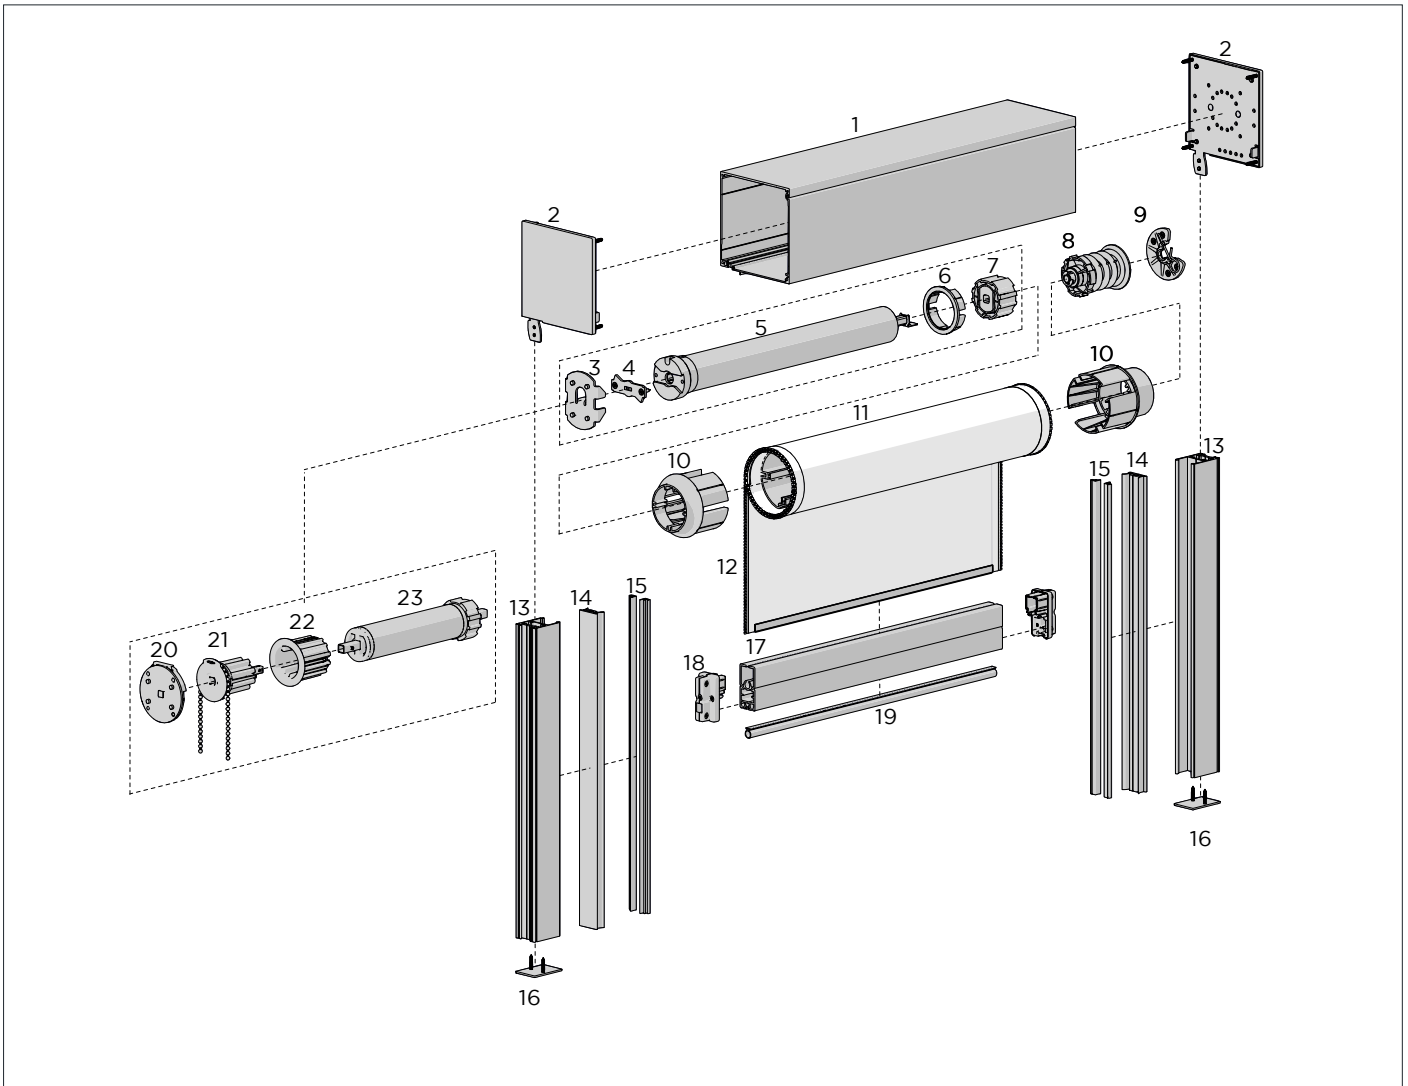

COLOUR RANGE

mill finish

PRODUCT OPTIONS

Fixing Plates
(for face & side fixing)