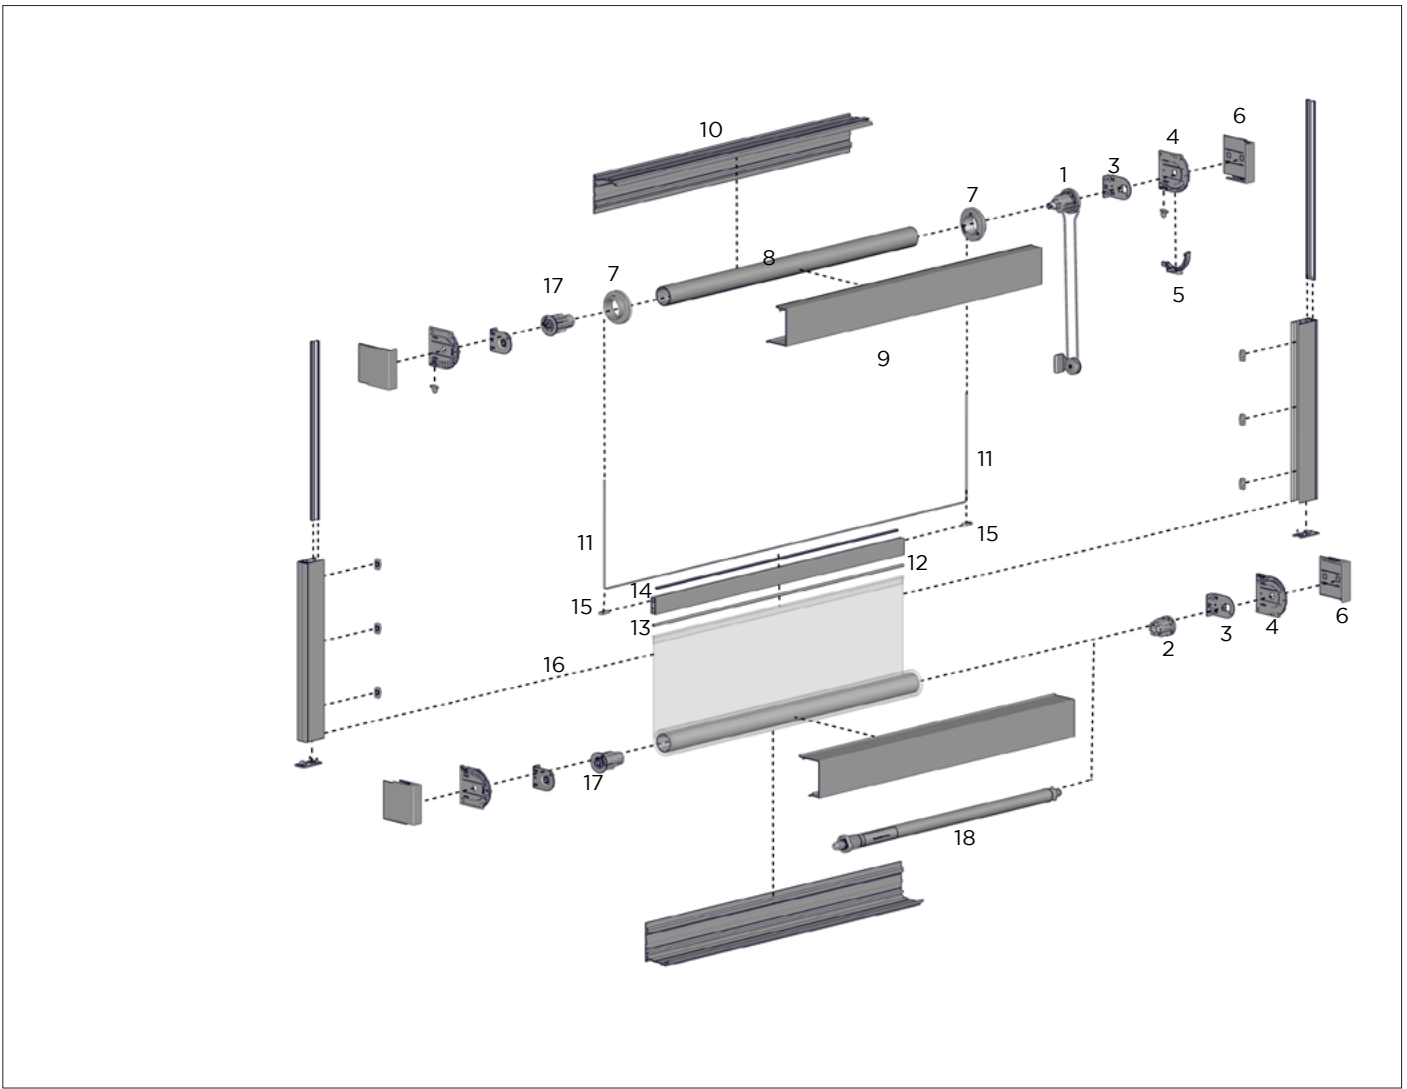

COLOUR RANGE

white anodised black

PRODUCT OPTIONS

<p>EASY LIFT BOOSTER</p> 	<p>WIREFREE MOTOR</p> 	<p>WIRED MOTOR</p> 	<p>CF DIM-OUT CHANNELS</p> 
---	--	---	--

RB09 EASY-LOCK CHAIN WINDER & EXTENDABLE IDLER | S45