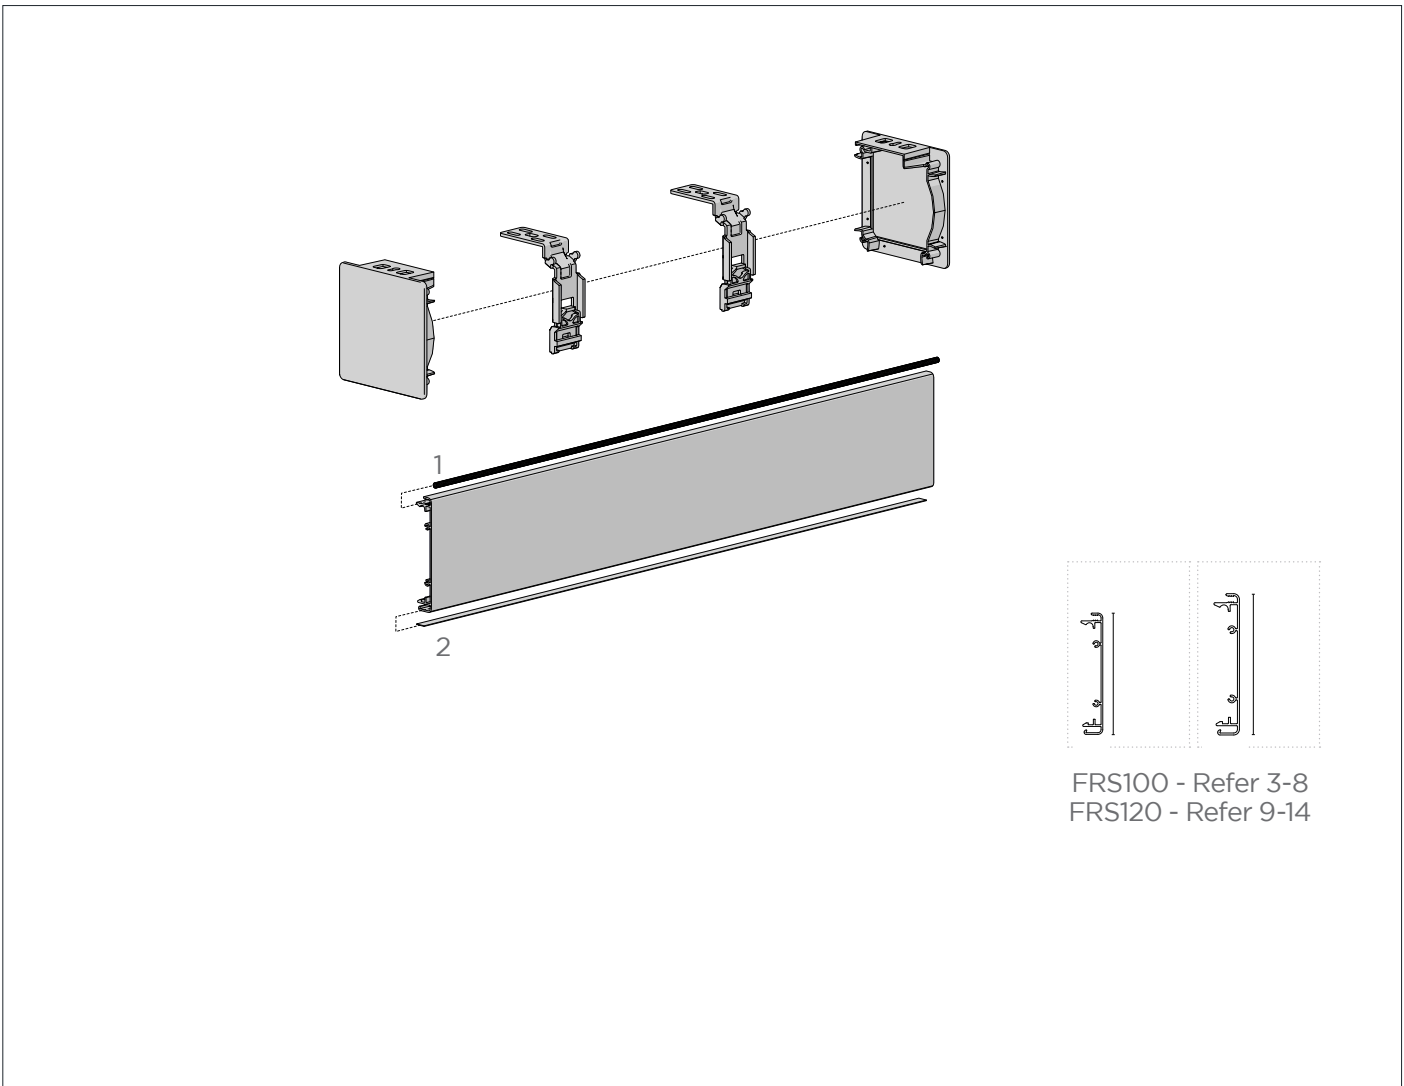

COLOUR RANGE

anodised black

PRODUCT OPTIONS

CENTRE SUPPORT BRACKET

(for additional support on wider width)

CORNER RETURN SET

(for additional side cover)

COMPATIBLE SYSTEMS