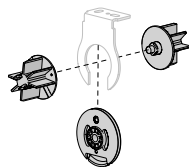

(dual brackets for day/night blinds)

SYSTEM UPGRADES

SKYLINE EASY

link (to achieve wider spans)

SKYLINE MULTI-LINK

SKYLINE MULTI-LINK

independent control

SKYLINE CLUTCH | SL15-LITE | 28MM