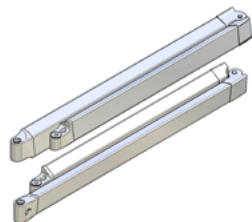

FOLDING ARM
2.5m, 3m & 3.5m Projection

6a

TYPE.	2.5m (URBAN)	3.0m (URBAN)	3.5m (KATANA)
CODE.	AW91-0501-xxx250	AW91-0501-xxx300	AW91-0701-xxx350
PACK.	1 Pair	1 Pair	1 Pair

COLOUR. graphite 315
USE WITH. Arm/Terminal Bar Connectors - High, Cassette Profile (Terminal Bar)

PROTECTION HOOD GASKET
1 Roll = 50 meters

13

CODE.	AW91-0610-xxx003
PACK.	50 Roll