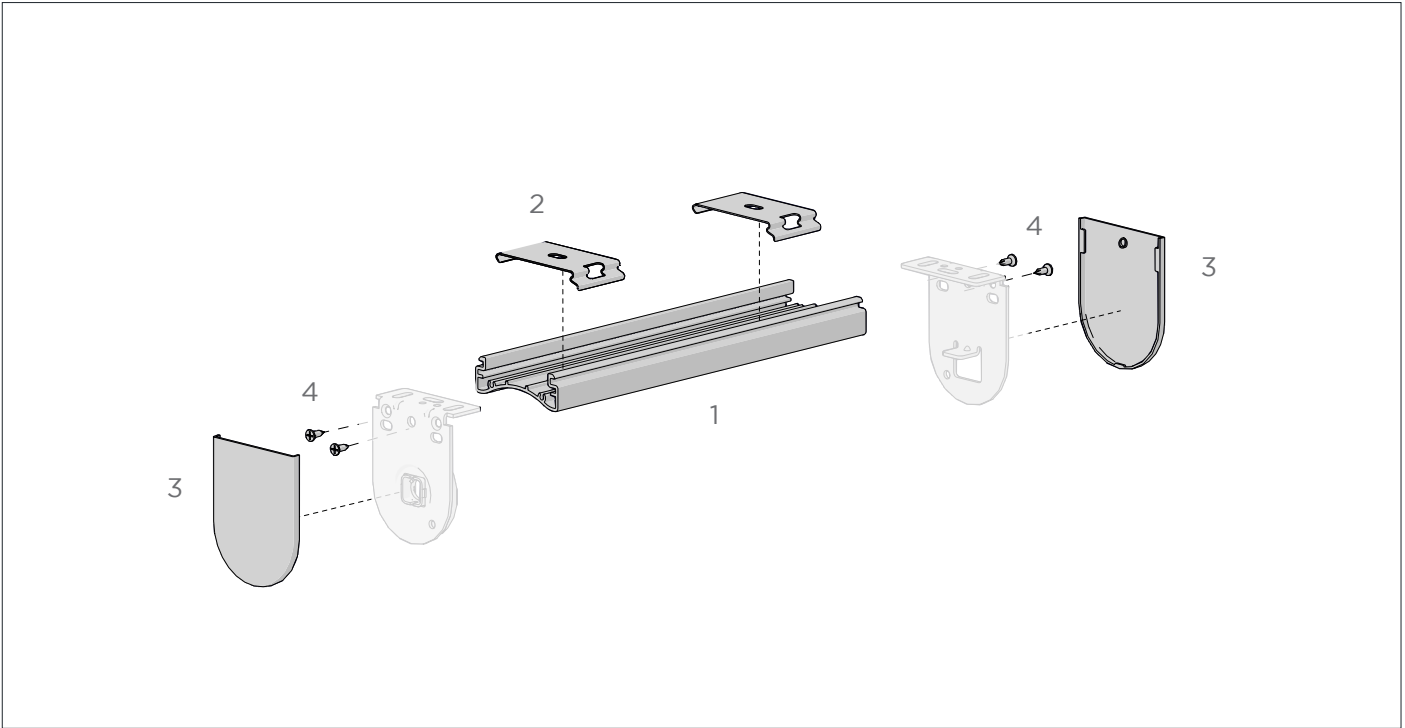

COLOUR RANGE

COMPONENTS

MKII MOUNTING RAIL | BASE 50
5.8 Metre Length

TYPE.	Pure White	Anodised
CODE.	RB88-2051-069580	RB88-2051-020580
PACK.	10 | 160 Lgth	10 | 160 Lgth

COLOUR. pure white 069, anodised 020
USE WITH. FLAT Bottom Rail, Wire Guide Tensioning Cable

VX/LX BRACKET COVER CAPS - MKII MOUNTING RAIL
40mm Projection

CODE.	RB88-4151-xxx040
PACK.	25 | 1000 Pair

COLOUR. pure white 069
USE WITH. MKII Mounting Rail - Base 50, Installation Brackets

SLIMLINE SPRING CLIP BRACKET
Universal Fix

TYPE.	Silver ZINC Plated	Pure White
CODE.	RB88-2092-025001	RB88-2092-069001
PACK.	100 | 1000 Pcs	100 | 1000 Pcs

COLOUR. pure white 069, silver zinc plated 025
USE WITH. Mounting Rail

SELF TAPPING SCREWS | PHILIPS COUNTER SUNK HEAD
#4 x 3/8

CODE.	HD82-1904-025010
PACK.	100 | 40000

COLOUR. Zinc plated 025 only
USE WITH. MKII Mounting Rail - Installation Brackets.