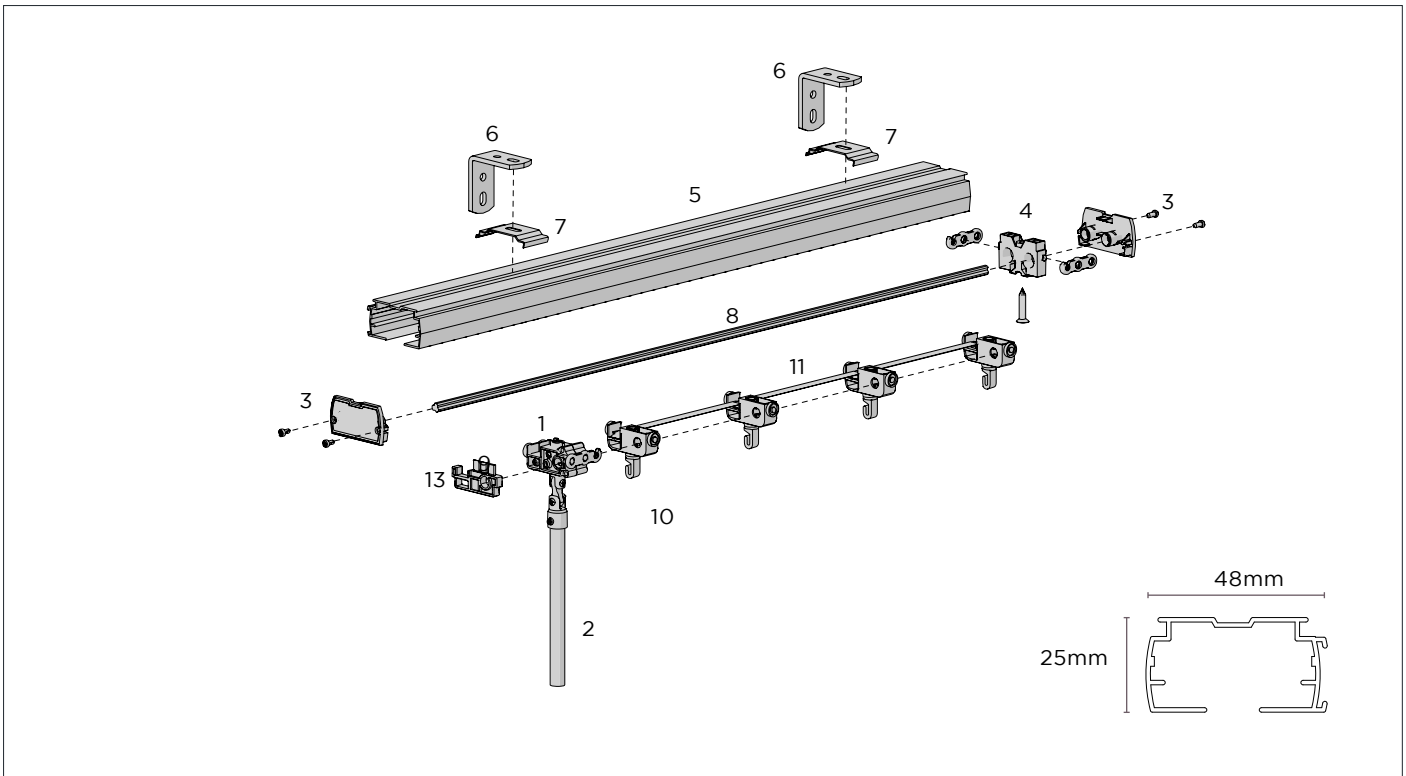

COLOUR RANGE

PRODUCT OPTIONS

SYSTEM UPGRADES