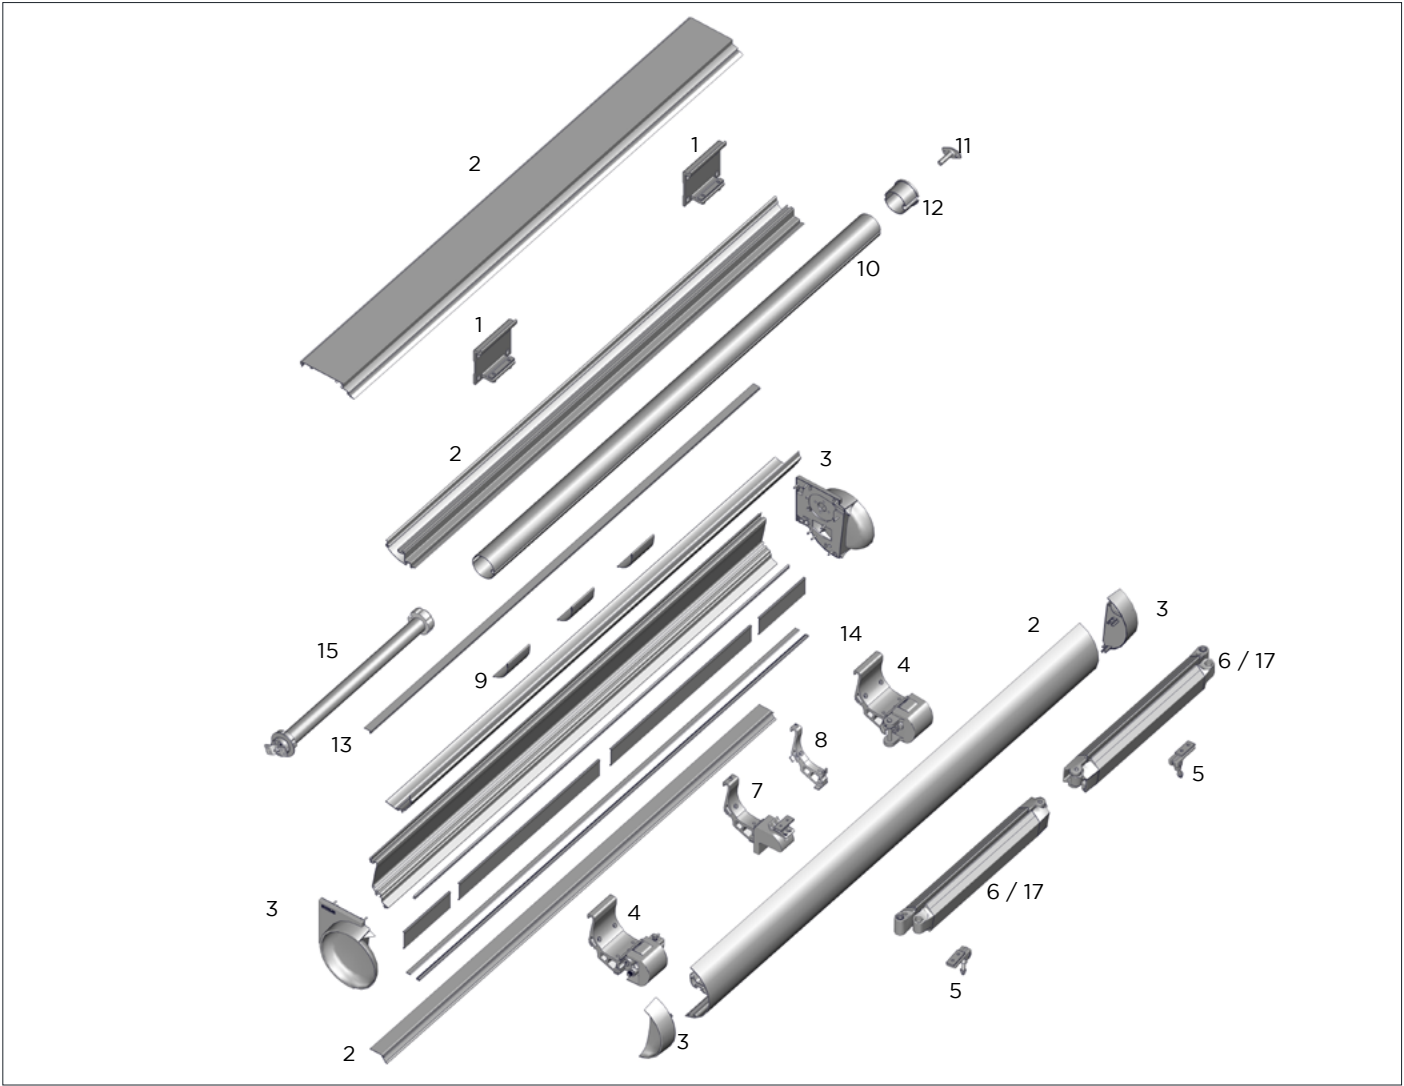

COLOUR RANGE

graphite

PRODUCT OPTIONS

FENG- CEILING BRACKET

16

FENG- ARM WITH LED LIGHTING

17