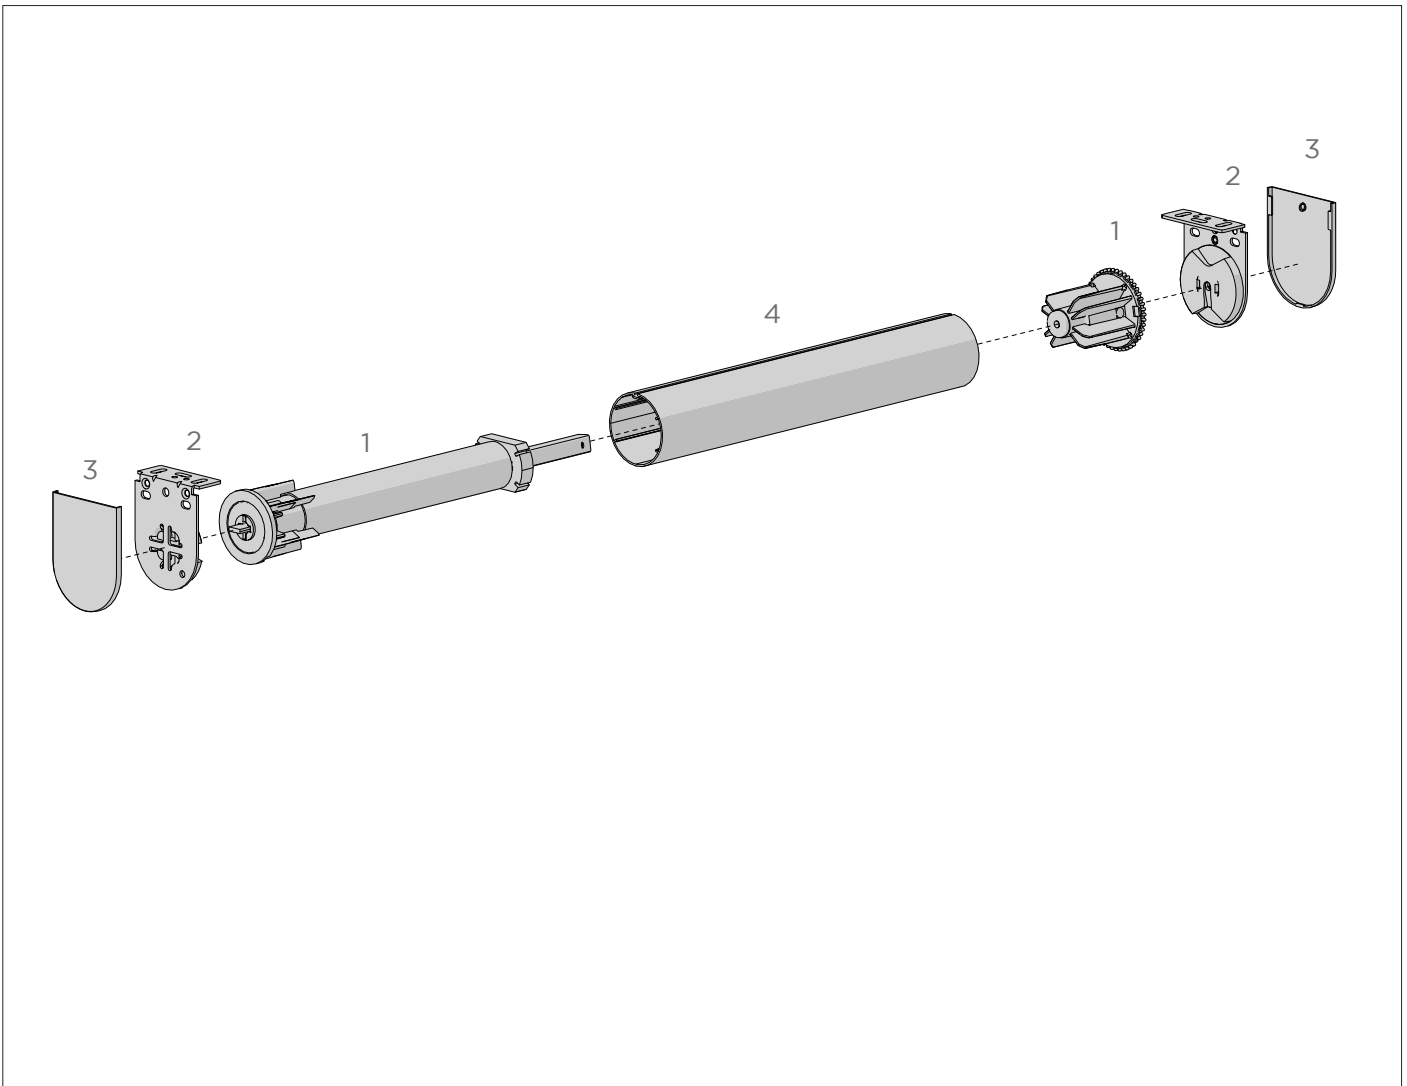

COLOUR RANGE

Pure white

PRODUCT OPTIONS

COMBO BRACKETS

(dual brackets for day/night blinds)

SYSTEM UPGRADES

EASY-LINK™
(for wider spans)

FRS VALANCE 100 OR P95
(to conceal hardware)