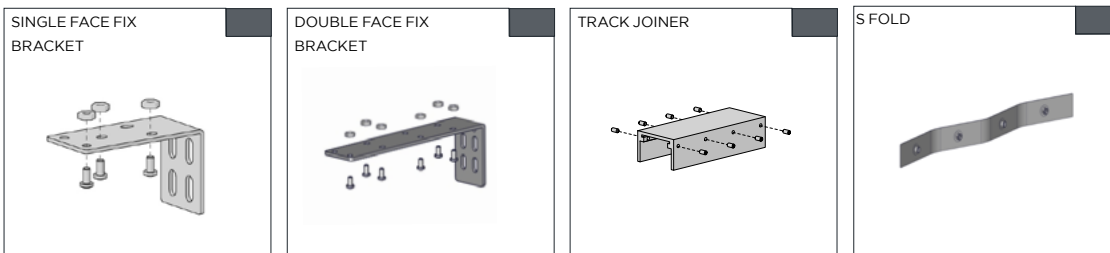

PRODUCT OPTIONS