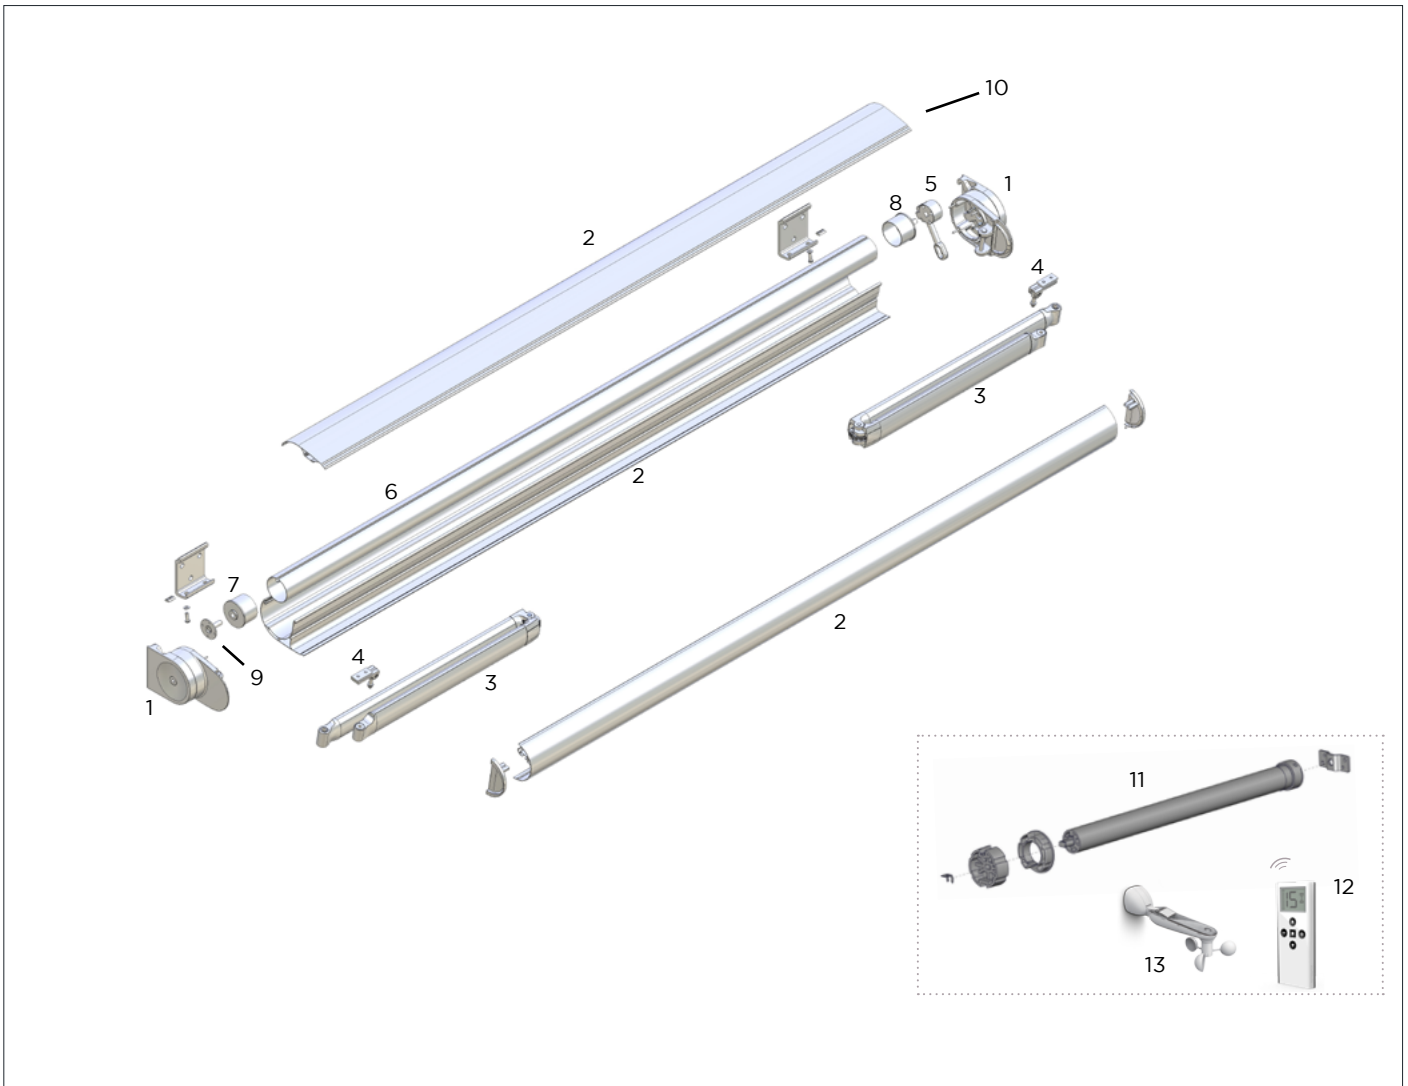

COLOUR. white 067, black 050
USE WITH. Automate Motors

.....

COLOUR RANGE

white

graphite

SPECIFICATION

Max Size: 6m x 3m

PRODUCT OPTIONS- See Page 274 for Pricing