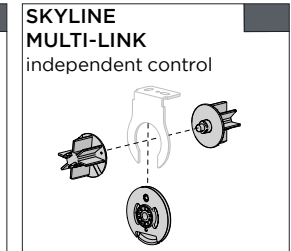

SKYLINE BRACKET COVER | DOUBLE V SLIM

CODE.	RB18-1010-xx000
PACK.	5 80 Pairs

COLOUR. Black (BK), white (W)
USE WITH. Skyline Bracket Double V Slim

COLOUR RANGE

PRODUCT OPTIONS

SKYLINE CLUTCH SL20-LITE | 38MM