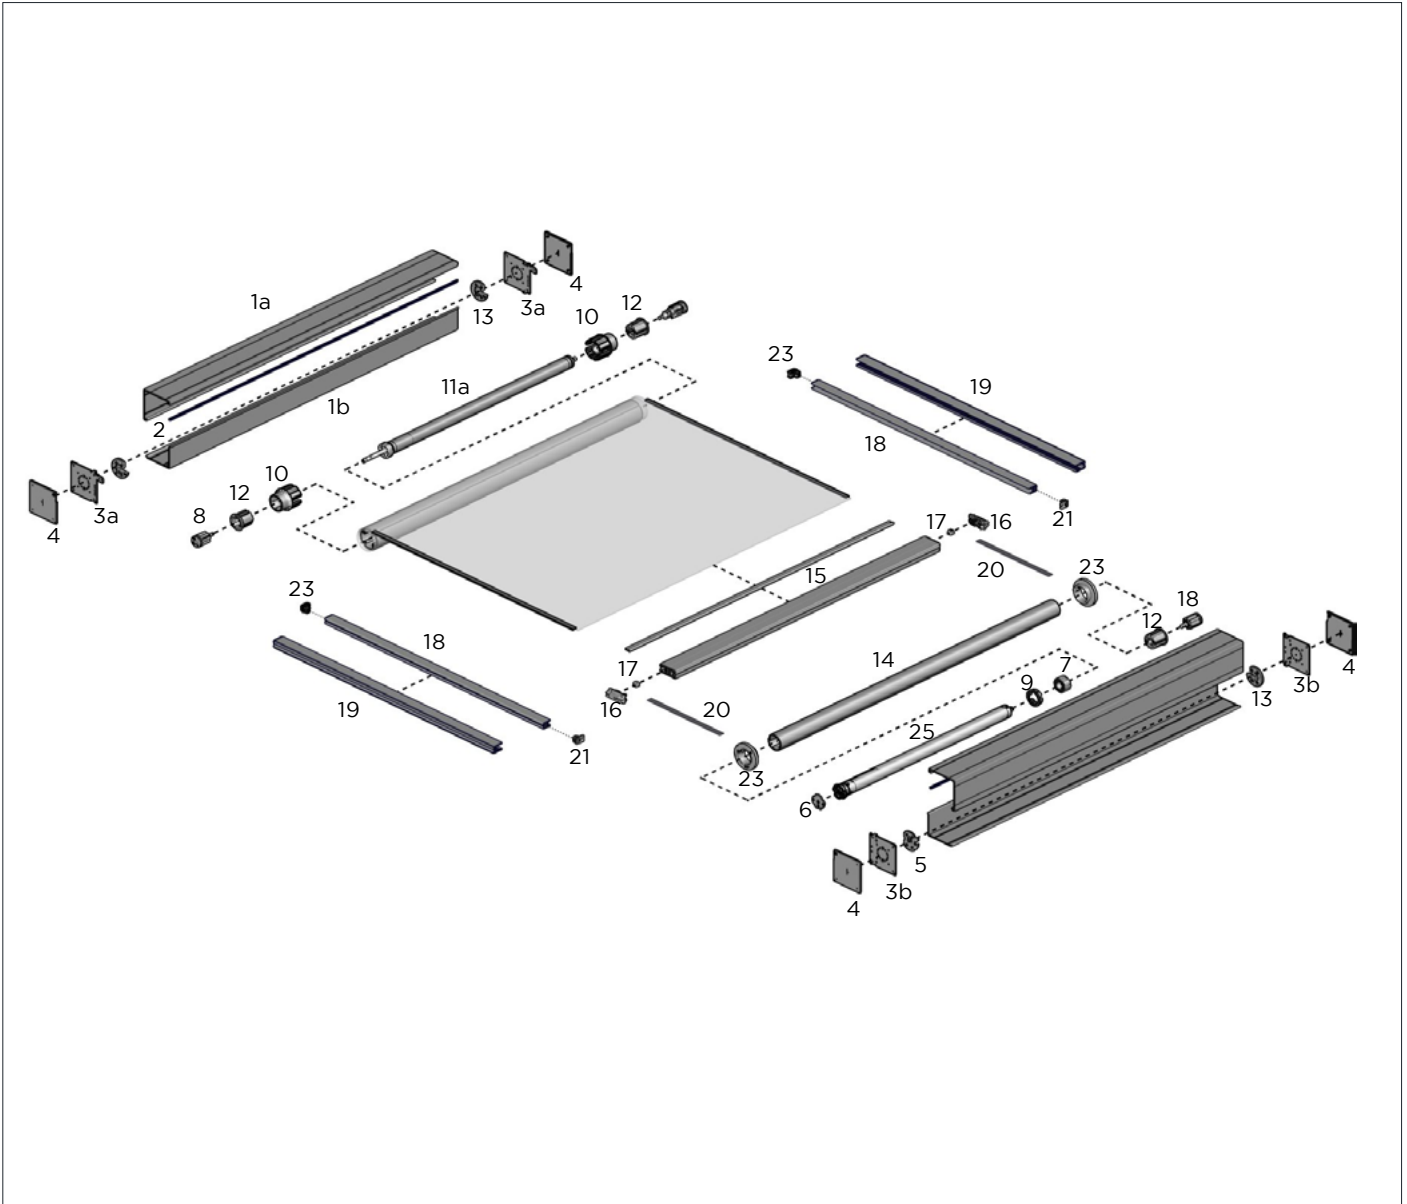

COLOUR RANGE

mill