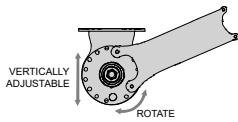

ADJUSTABLE BRACKETS
(for 5mm height adjust)