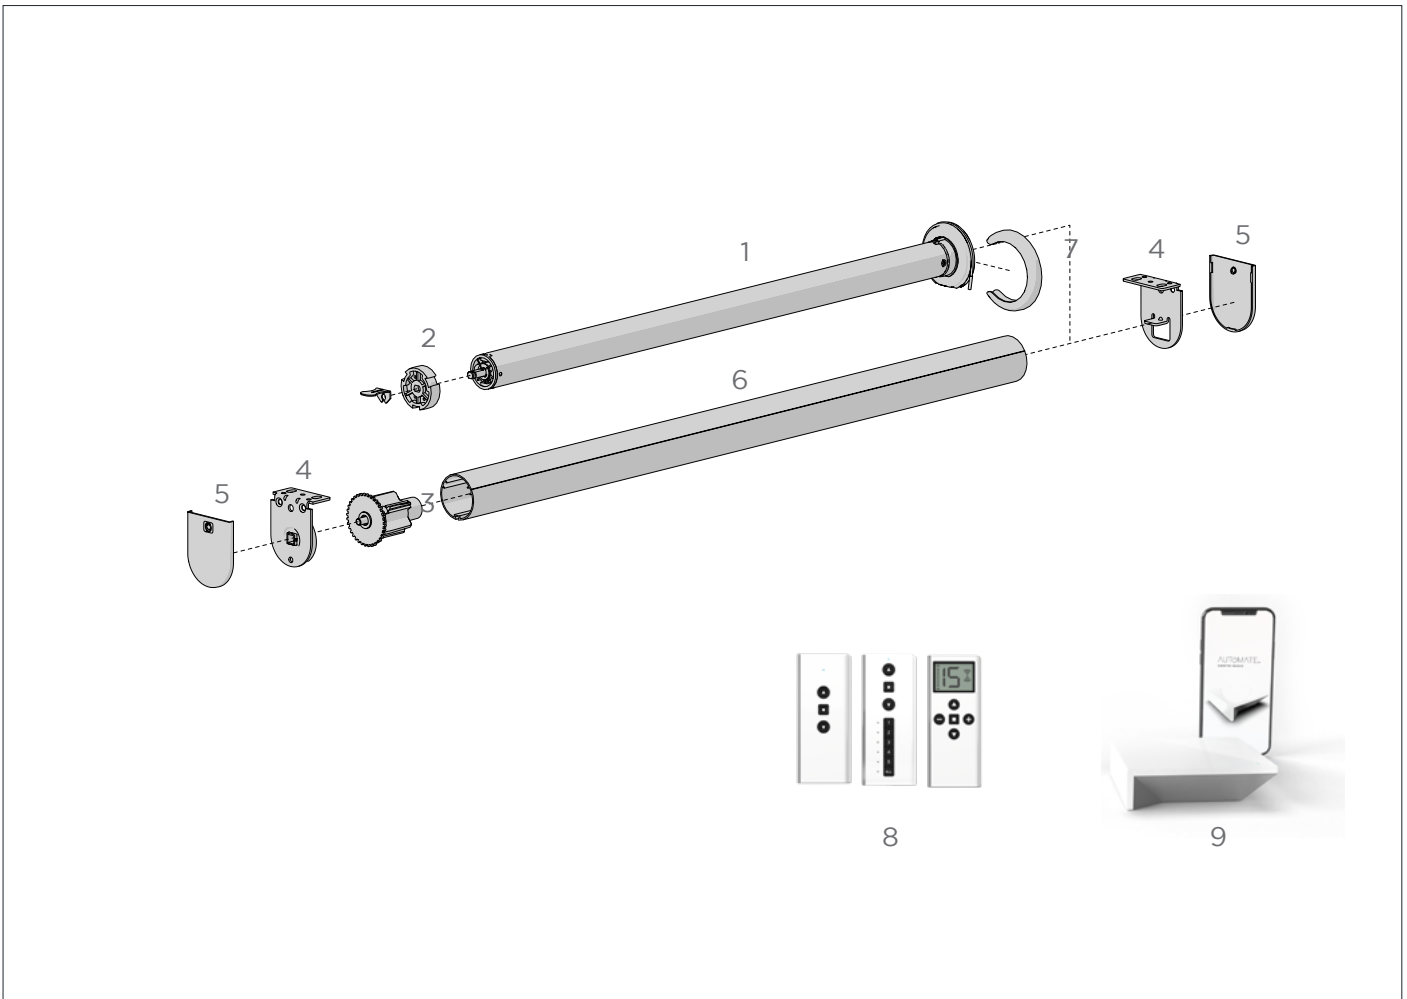

COLOUR RANGE

Pure white

PRODUCT OPTIONS

SOLAR PANEL CHARGER
(energy efficient solution)

SYSTEM UPGRADES

CF CASSETTE /FASCIA 75
(for dim-out)

INTERNAL WIRE GUIDE
(for controlled stability)