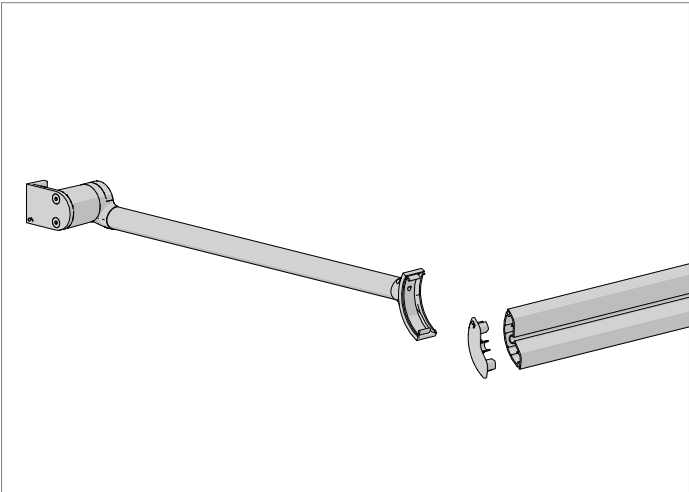

PIVOT ARM

PIVOT ARMS- 1.6M
1 Piece = 2 Arms

PRICE.	
CODE.	AW05-0701-xxx160
PACK.	1 Piece = 2 Arms

COLOUR. Pure white 069, black 050
USE WITH. Pivot Arm Terminal Bar

PIVOT ARM TERMINAL BAR
5m Length

TYPE.	Mill	Colours
PRICE.		
CODE.	RE29-0102-000500	RE29-0102-xxx500
PACK.	1 | 10 Lgths	1 | 10 Lgths

COLOUR. Mill 000, pure white 069, black 050
USE WITH. Pivot Arms

PIVOT ARM COVER CAP FOR TERMINAL BAR

PRICE.	
CODE.	AW05-0801-xxx000
PACK.	1 Kit

COLOUR. Pure white 064, black 050
USE WITH. Pivot Arm Terminal Bar