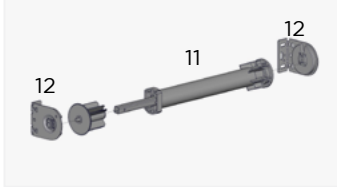

5V 2A WALL CHARGER & 4M USB CABLE | AU

CODE.	MT03-0301-069016
PACK.	1 50 Pcs

USE WITH. Zero 1.1, 2.0nm Li-ion Motors

Spring Control

Easy Spring Ultra

Automate Wirefree Control

Automate Motor Control

COLOUR RANGE