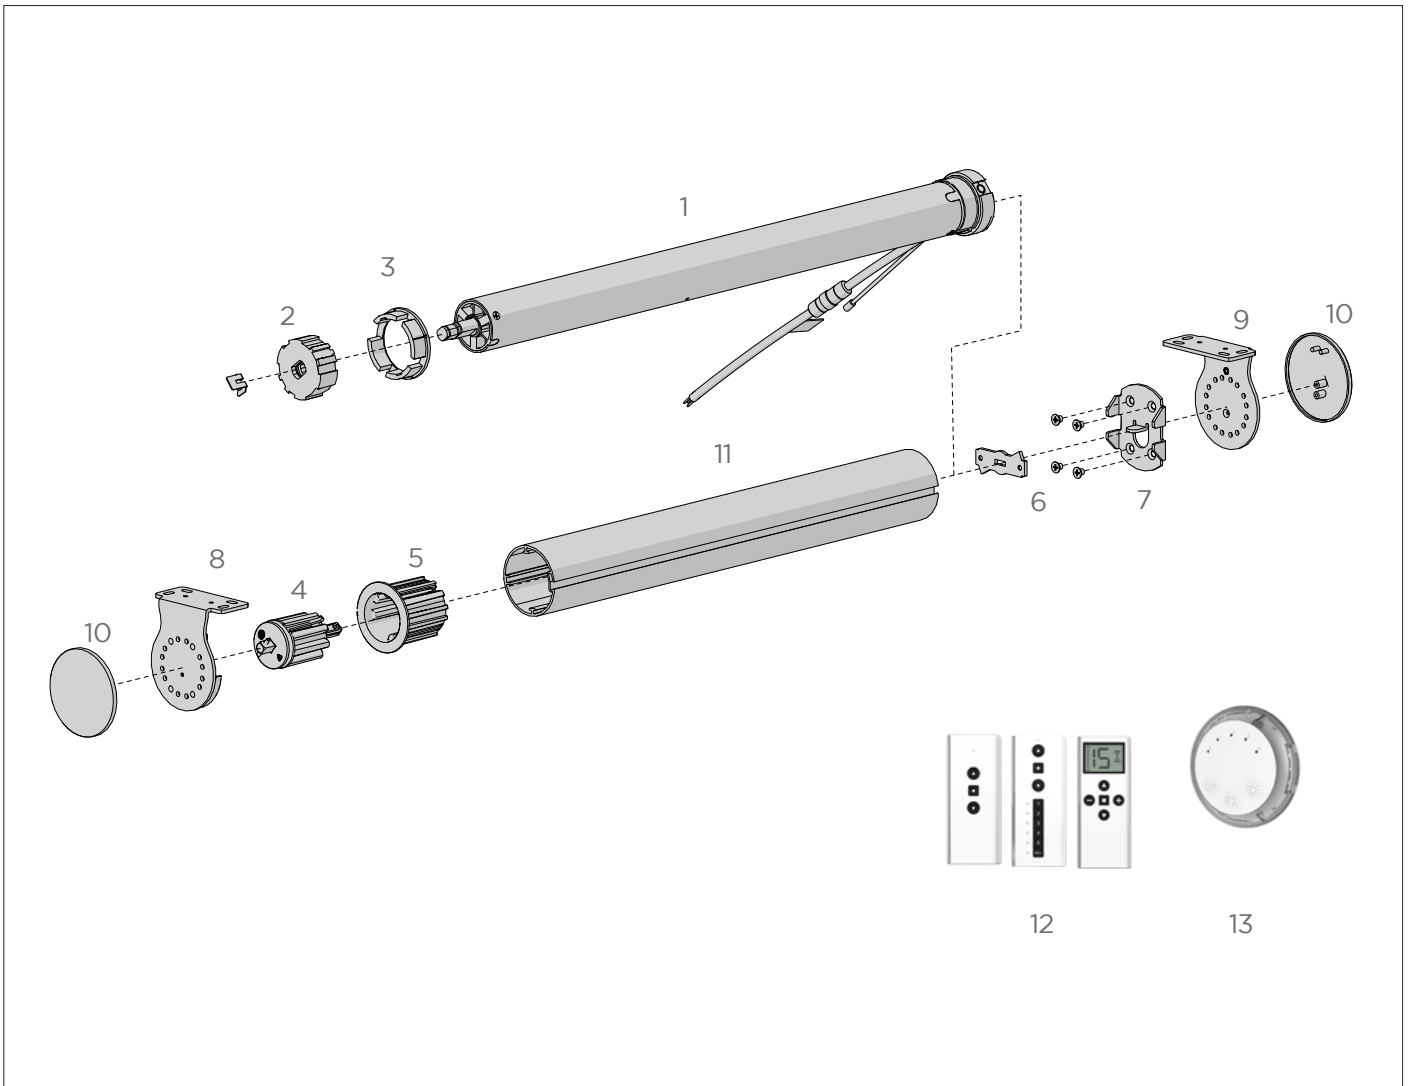

COLOUR RANGE

Pure white Black

PRODUCT OPTIONS

ADJUSTABLE BRACKETS
(idle end alternative & 5mm height adjustment)

VERTICALLY ADJUSTABLE
ROTATE

COMBO BRACKETS
(dual brackets for day/night blinds)

SYSTEM UPGRADES

MULTI-LINK
(for wider spans)

FRS VALANCE 120
(to conceal hardware)

SQUARE BOX 120
(for light blackout)