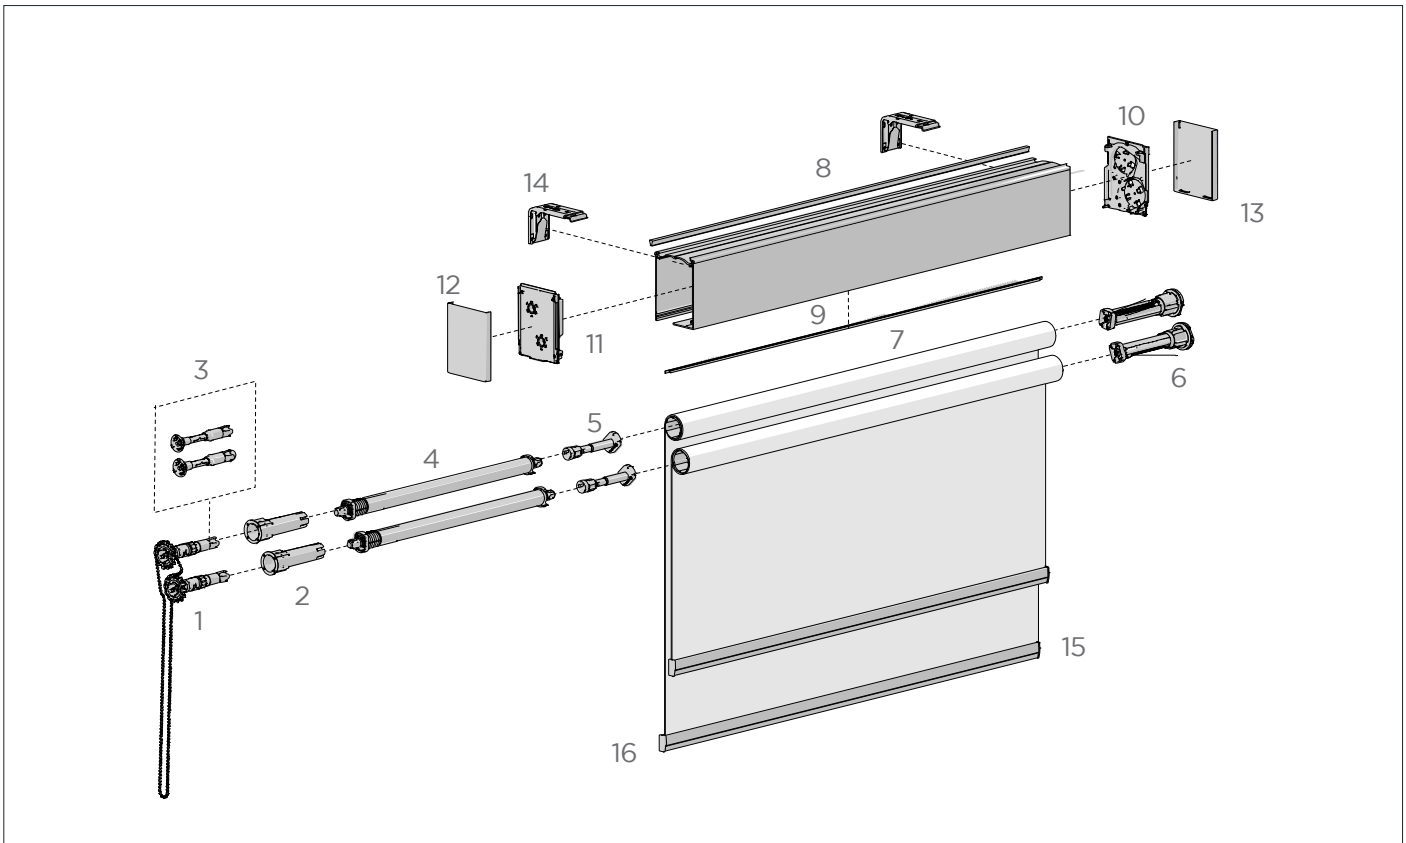

COLOUR RANGE

COMPONENTS

AERO DUAL PRETENSION CHAIN CONTROL

TYPE.	LH Control (Blue)	RH Control (Red)
CODE.	RB12-3002-050140	RB12-3002-050240
PACK.	10 | 80 Pcs	10 | 80 Pcs

COLOUR. Black 050
USE WITH. Aero Connector & Chain Control Bracket

AERO CONNECTOR CHAIN WINDER/BOOSTER

CODE.	RB12-4510-xxx045
PACK.	10 | 200 Pcs

COLOUR. Pure white 069, silver grey 338
USE WITH. Aero Dual Chain winder or Aero Dual Chainfree control, Booster Universal

AERO DUAL PRETENSION CHAINFREE CONTROL Universal

CODE.	RB12-5001-050040
PACK.	10 | 80 Pcs

COLOUR. Black 050
USE WITH. Aero Connector & Chainfree Control Bracket

BOOSTER UNIVERSAL

SIZE.	Short - Sandstone	Light - White
CODE.	RB12-4500-269045	RB12-4501-069045
PACK.	5 | 80 Pcs	5 | 80 Pcs

SIZE.	Standard - Grey	Heavy Duty - Black
CODE.	RB12-4502-338045	RB12-4503-050045
PACK.	5 | 80 Pcs	5 | 80 Pcs

USE WITH. Aero connector, Soft Lift Decelerator

SOFT LIFT DECELERATOR | S45

TYPE.	LH Control (Blue)	RH Control (Red)
CODE.	RB12-7111-393045	RB12-7112-190045
PACK.	10 | 80 Pcs	10 | 80 Pcs

COLOUR. Blue 393, red 190
USE WITH. Booster Universal