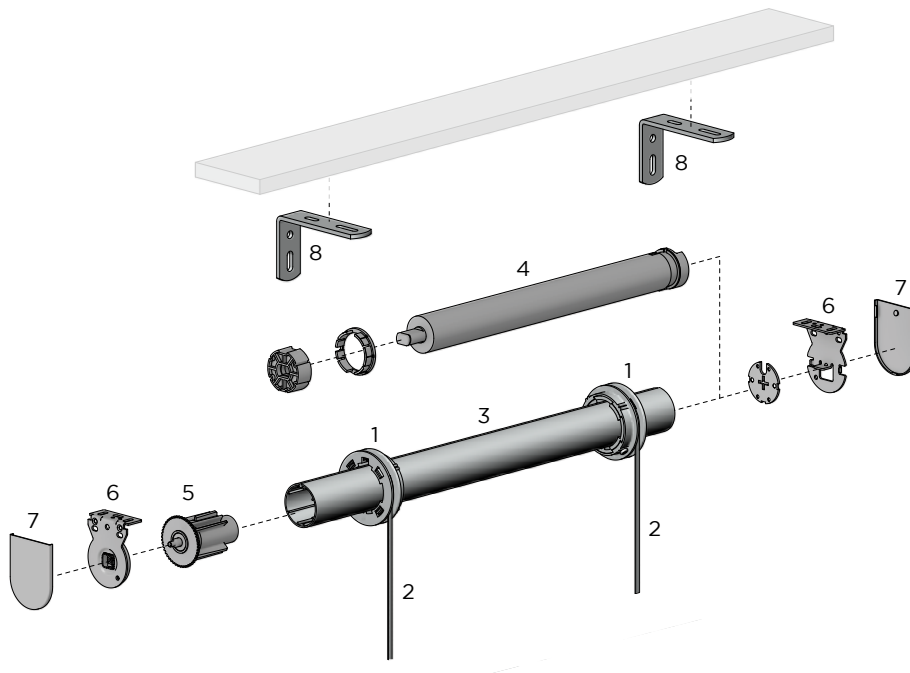

S45 Medium

COLOUR RANGE

PRODUCT OPTIONS S60 LARGE

ROMAN LIFT SPOOL 9	ALUMINIUM TUBE S60 10	M50 UNIVERSAL MOTOR BRACKET 11	RB10 BEARING IDLER/ END PLUG 12
RB10 TUBE ADAPTER S60 14	RB10 IDLER BRACKET KIT S60 15	AUTOMATE ACCESSORIES (REFER ROLLER S60 MOTORISED SYSTEM)