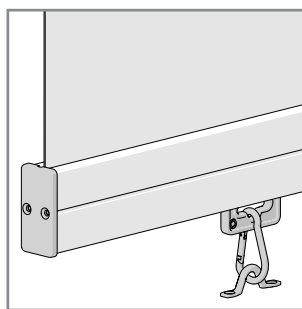

STRAIGHT DROP