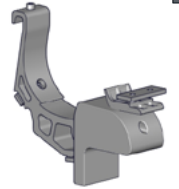

COLOUR. graphite 315 only
USE WITH. Cassette Profile, Awnings > 4.8m wide