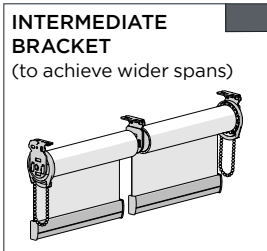

SKYLINE BRACKET COVER | DOUBLE V SLIM

CODE.	RB18-1010-xx000
PACK.	5 80 Pairs

COLOUR. Black (BK), white (W)
USE WITH. Skyline Bracket Double V Slim

COLOUR RANGE

PRODUCT OPTIONS

SKYLINE CLUTCH SL20-LITE | 38MM