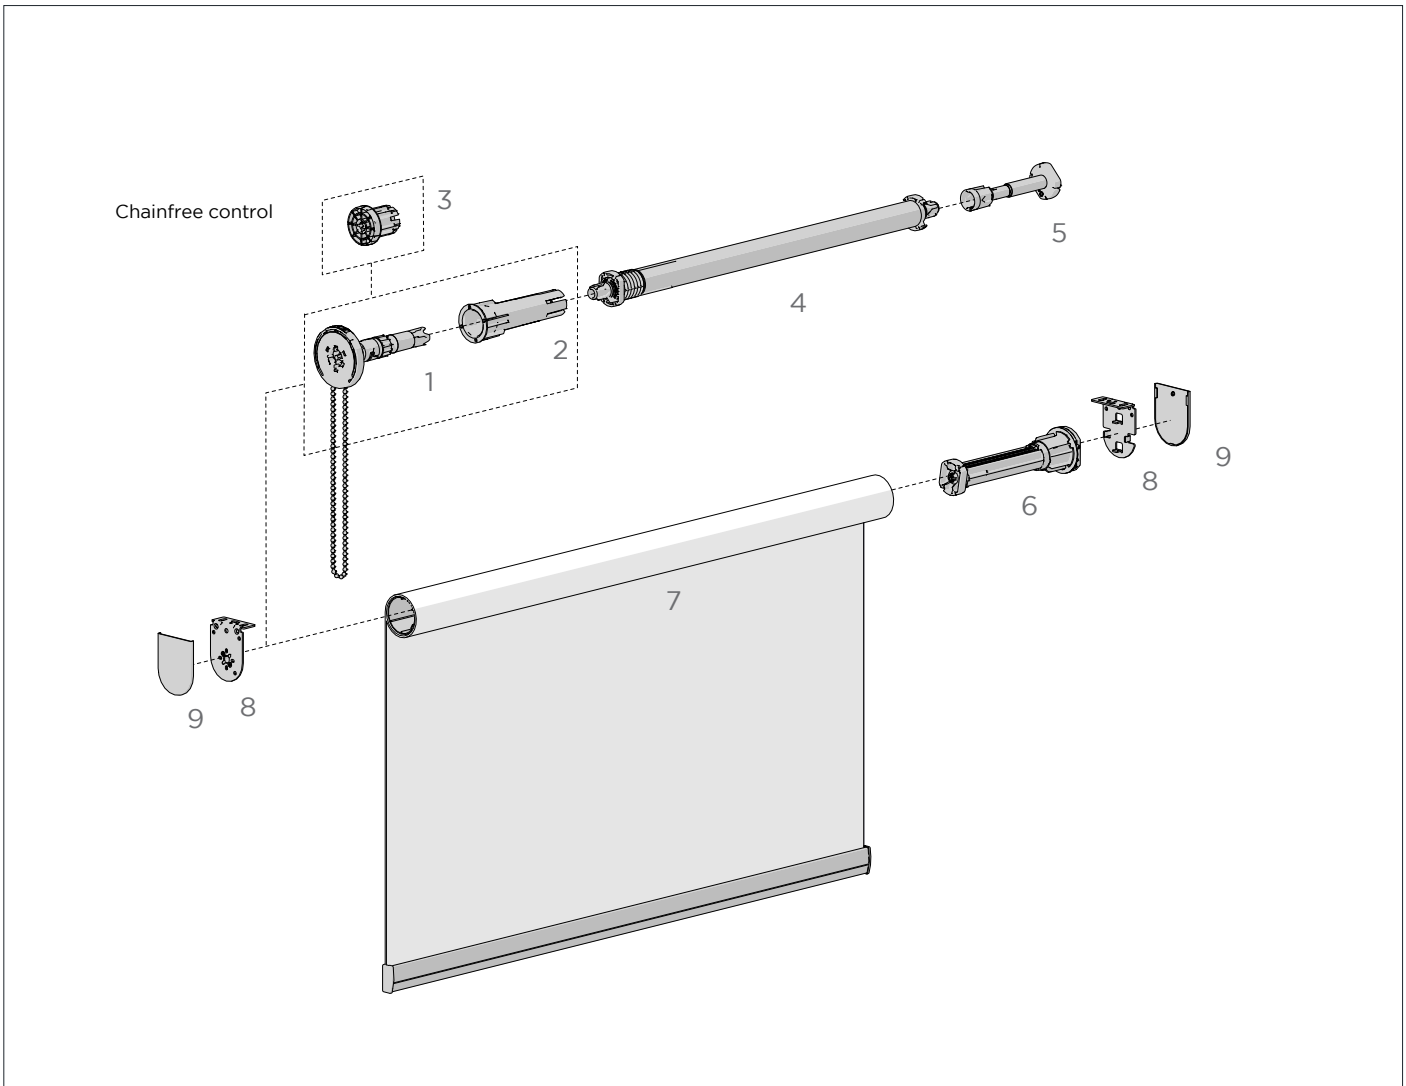

.....

COLOUR RANGE

PRODUCT OPTIONS

<p>EASY-LINK™ (for wider spans)</p>	<p>CF CASSETTE /FASCIA 90 (for dim-out)</p>	<p>FRS VALANCE 100 OR P95 (to conceal hardware)</p>	<p>MOUNTING RAIL (for quick installation)</p>
--	--	--	--