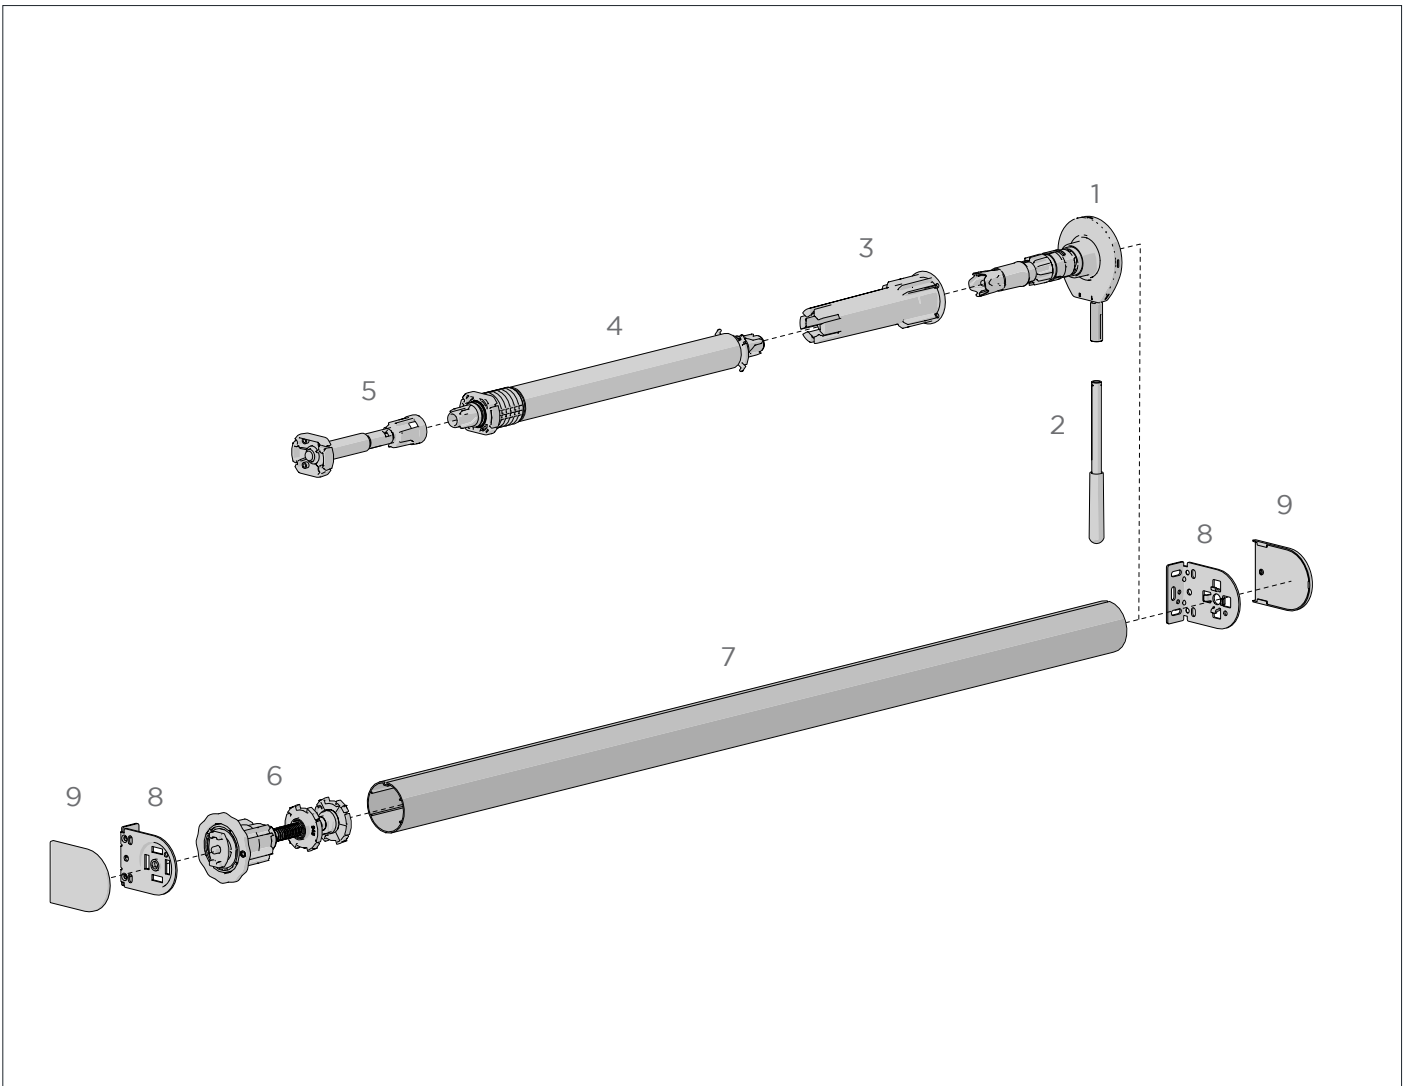

.....

COLOUR RANGE

Pure white

SYSTEM UPGRADES

EASY-LINK™
(for wider spans)

CF CASSETTE / FASCIA 90
(for dim-out)

FRS VALANCE 100 OR P95
(to conceal hardware)

MOUNTING RAIL
(for quick installation)