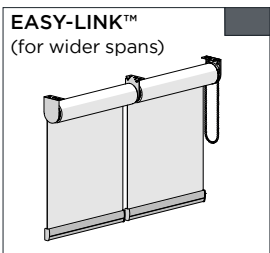

TYPE.	12mm	18mm
CODE.	HD31-0401-001012	HD31-0401-001018
PACK.	1 36 Rolls	1 24 Rolls

COLOUR. Clear 001 only
USE WITH. Aluminium tubes

COLOUR RANGE

Pure white

PRODUCT OPTIONS

SYSTEM UPGRADES

SKYLINE SPRING CONTROL WITH TENSION ADJUST 45MM