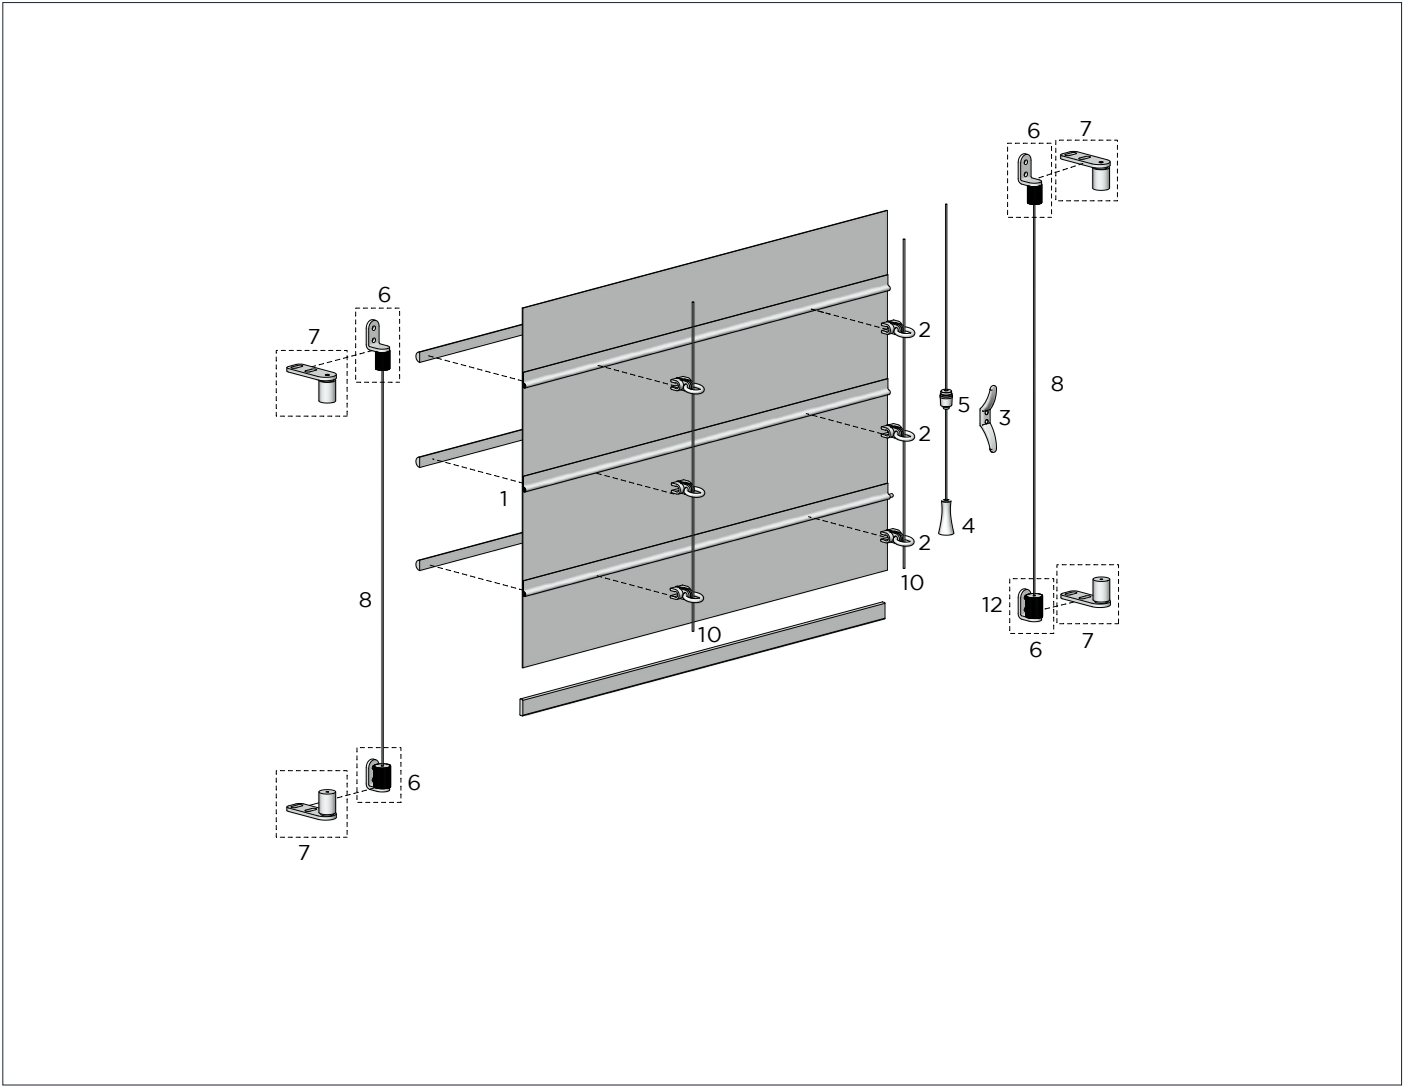

COLOUR RANGE

natural white