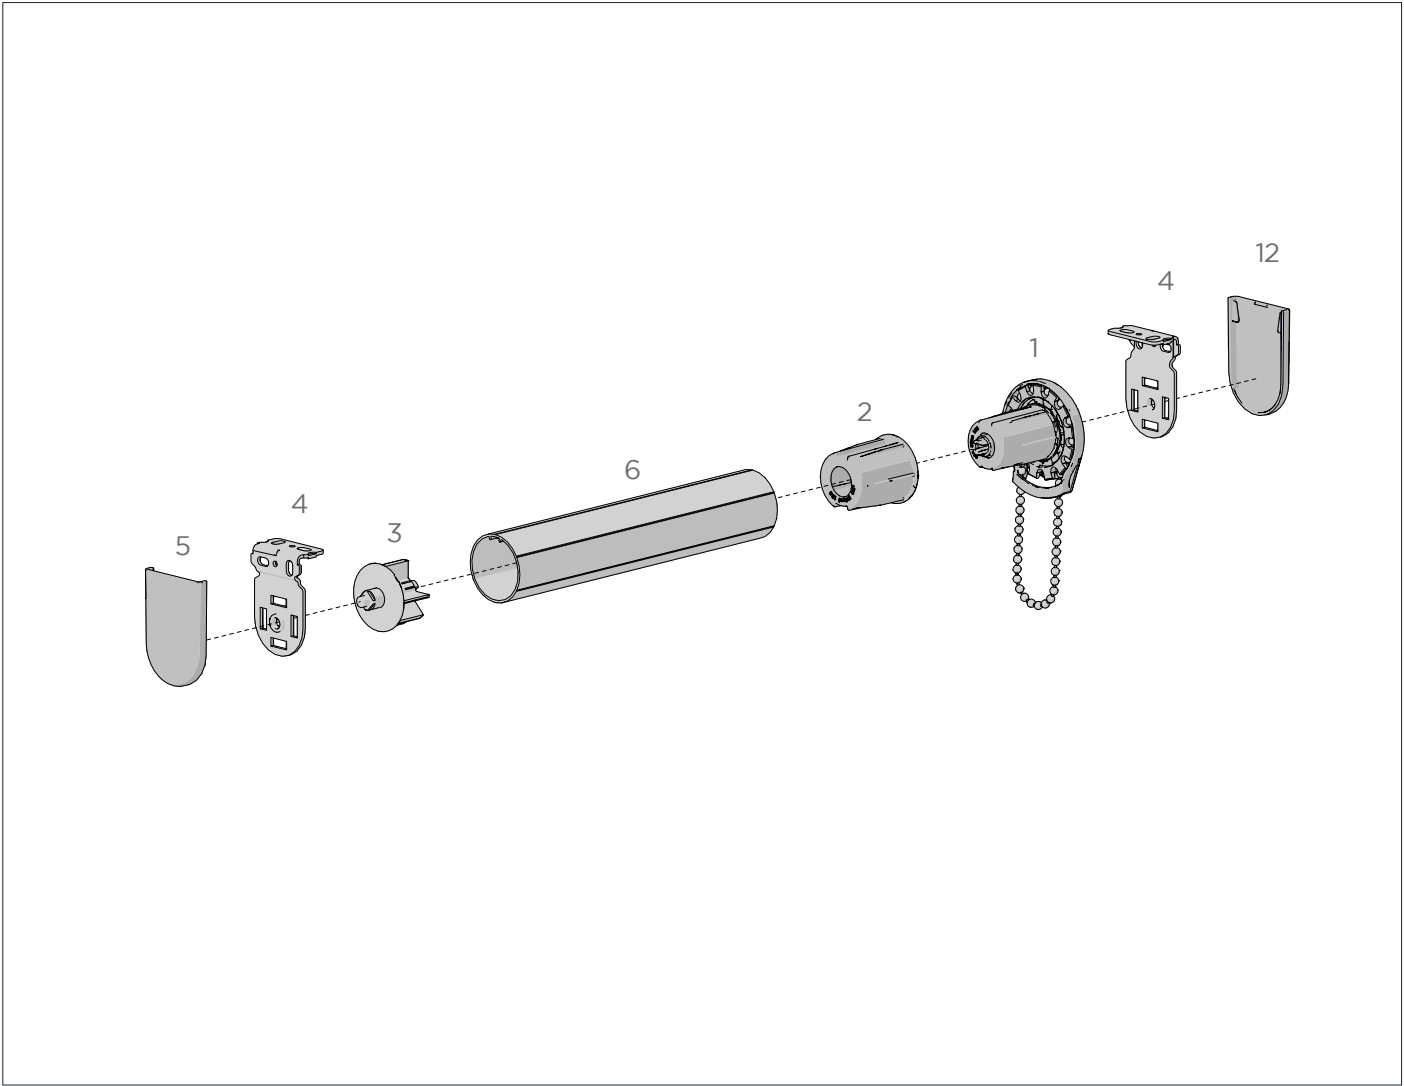

COLOUR RANGE

White Black

PRODUCT OPTIONS

DOUBLE BRACKETS

(dual brackets for day/night blinds)

SYSTEM UPGRADES

SKYLINE EASY

link (to achieve wider spans)

SKYLINE MULTI-LINK

SKYLINE MULTI-LINK

independent control