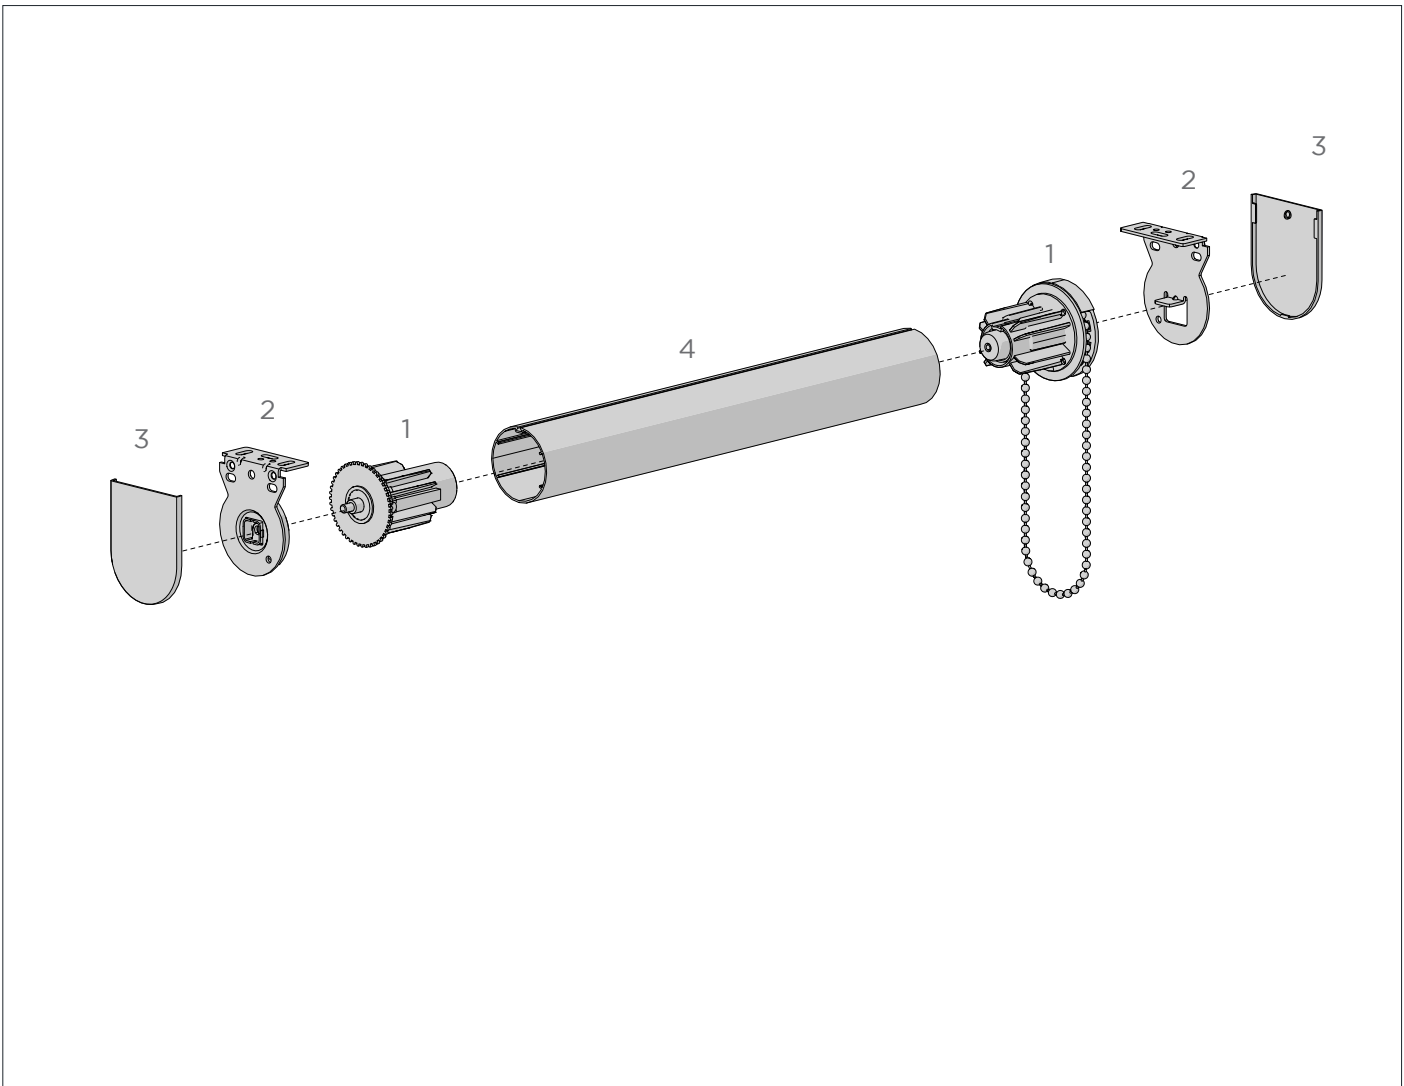

COLOUR RANGE

PRODUCT OPTIONS

<p>SPRING BOOSTER (for lighter lifting)</p> 	<p>COMBO BRACKETS (dual brackets for day/night blinds)</p> 	<p>HD BRACKET ADAPTOR (For Commercial applications)</p> 
---	---	--

SYSTEM UPGRADES