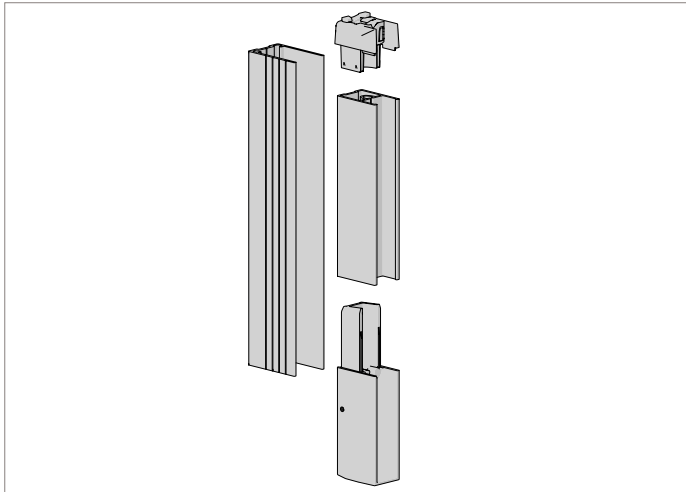

ZIPSCREEN | L FIXING RAIL

SIZE.	5.5 Metre Lgths	5.5 Metre Lgths	5.5 Metre Lgths
TYPE.	mill 000	anodised 018	Colour - refer below
PRICE.			
CODE.	SB04-0703-000550	SB04-0703-018550	SB04-0703-xxx550
PACK.	10 | 120 Lgths	10 | 120 Lgths	10 | 120 Lgths

COLOUR. Refer to colour range of system overview page
USE WITH. U Mounting Rail

ZIP | NO.6 GAUGE
Double Sided - 1 Roll = 200Mts

PRICE.	
CODE.	SH91-0135-050200
PACK.	200 | 400 Mts

COLOUR. Black 050
USE WITH. Fabric, Zip Inner Rail, 78mm Aluminium Tube

ZIPSCREEN | L FIXING RAIL FOR BOX 190

TYPE.	Mill 000	Colours - refer below
PRICE.		
CODE.	SB04-0708-000550	SB04-0708-xxx550-PF
PACK.	8 | 80 Lgths	8 | 80 Lgths

COLOUR. Refer to range on system overview page
USE WITH. Box 190, Extreme Open Brackets

ZIPSCREEN | ZIP INNER RAIL

SIZE.	2.5 Metre Lgths
TYPE.	mill 000
PRICE.	
CODE.	SB04-0701-000250
PACK.	10 | 120 Lgths

SIZE.	5.5 Metre Lgths	5.5 Metre Lgths	5.5 Metre Lgths
TYPE.	mill 000	anodised 018	Colours - refer below
PRICE.			
CODE.	SB04-0701-000550	SB04-0701-018550	SB04-0701-xxx550
PACK.	10 | 120 Lgths	10 | 120 Lgths	10 | 120 Lgths

COLOUR. Refer to colour range on system overview page.
USE WITH. U Mounting Rail, Inner Rail Funnel & Stop Set, Inner Rail Bottom Cap Set

FIXING RAIL
40 x 40 x 3mm - 5.5m Lgth

TYPE.	mill 000	colours - refer below
PRICE.		
CODE.	SB04-0704-000550	SB04-0704-xxx550
PACK.	2 | 10 Lgths	2 | 10 Lgths

COLOUR. Black 050, pure white 069
USE WITH. F56 & F72 Weight Bars

ZIPSCREEN | FUNNEL W/INTEGRATED STOP SET + SCREW

PRICE.	
CODE.	SB05-1412-050001
PACK.	50 | 500 Set

COLOUR. Black 050
USE WITH. Zip Inner Rail

ZIPSCREEN | U MOUNTING RAIL

SIZE.	2.5 Metre Lgths
TYPE.	mill 000
PRICE.	
CODE.	SB04-0702-000250
PACK.	10 | 120 Lgths

SIZE.	5.5 Metre Lgths	5.5 Metre Lgths	5.5 Metre Lgths
TYPE.	mill 000	anodised 018	Colours - refer below
PRICE.			
CODE.	SB04-0702-000550	SB04-0702-018550	SB04-0702-xxx550-PF
PACK.	10 | 120 Lgths	10 | 120 Lgths	10 | 120 Lgths

COLOUR. Refer to colour range on system overview page.
USE WITH. Zip Inner Rail, L Fixing Rail, End Plate Set

ZIPSCREEN | ZIP INNER RAIL BOTTOM CAP SET + Screw

PRICE.	
CODE.	SB05-1511-050001
PACK.	10 | 500 Sets

COLOUR. Black 050 only
USE WITH. Zip Inner Rail

ULTRA LOCK V2 - KIT ASSEMBLY

PRICE.	
CODE.	RE15-0422-050001
PACK.	5 | 50 Kit

COLOUR. Black 050
USE WITH. Weight Bar, Side Channels

ZIPSCREEN | FACE FIX - U MOUNTING RAIL
5.5 Metre Lgth

COLOUR.	mill 000	colours.
PRICE.		
CODE.	SB04-0705-000550	SB04-0705-xxx550
PACK.	8 | 120 Lgths	8 | 120 Lgths

COLOUR. Refer to colour range on system overview page.
USE WITH. Zip Inner Rail, End Plate Set