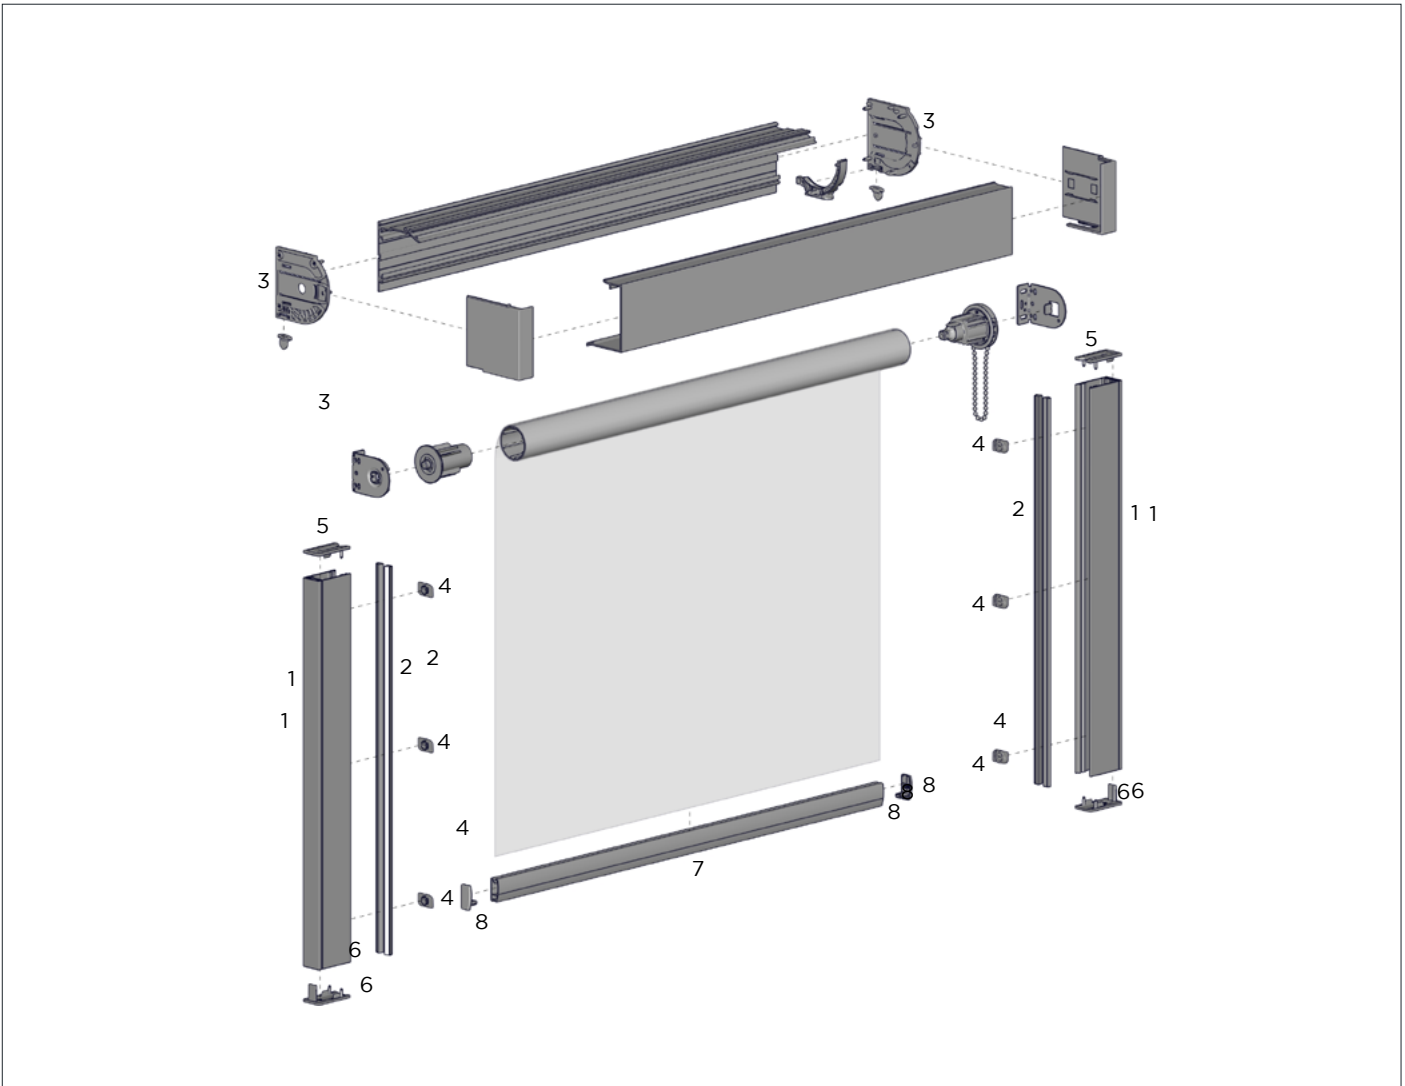

COLOUR RANGE

pure white sandstone anodised black

Bottom Rail Compatibility (Refer BK04 Section 4)

D30 BOTTOM RAIL (shown above)
FLAT BOTTOM RAIL
F4115 HEAVY DUTY FLAT BOTTOM RAIL
OVAL BOTTOM RAIL

PRODUCT OPTIONS