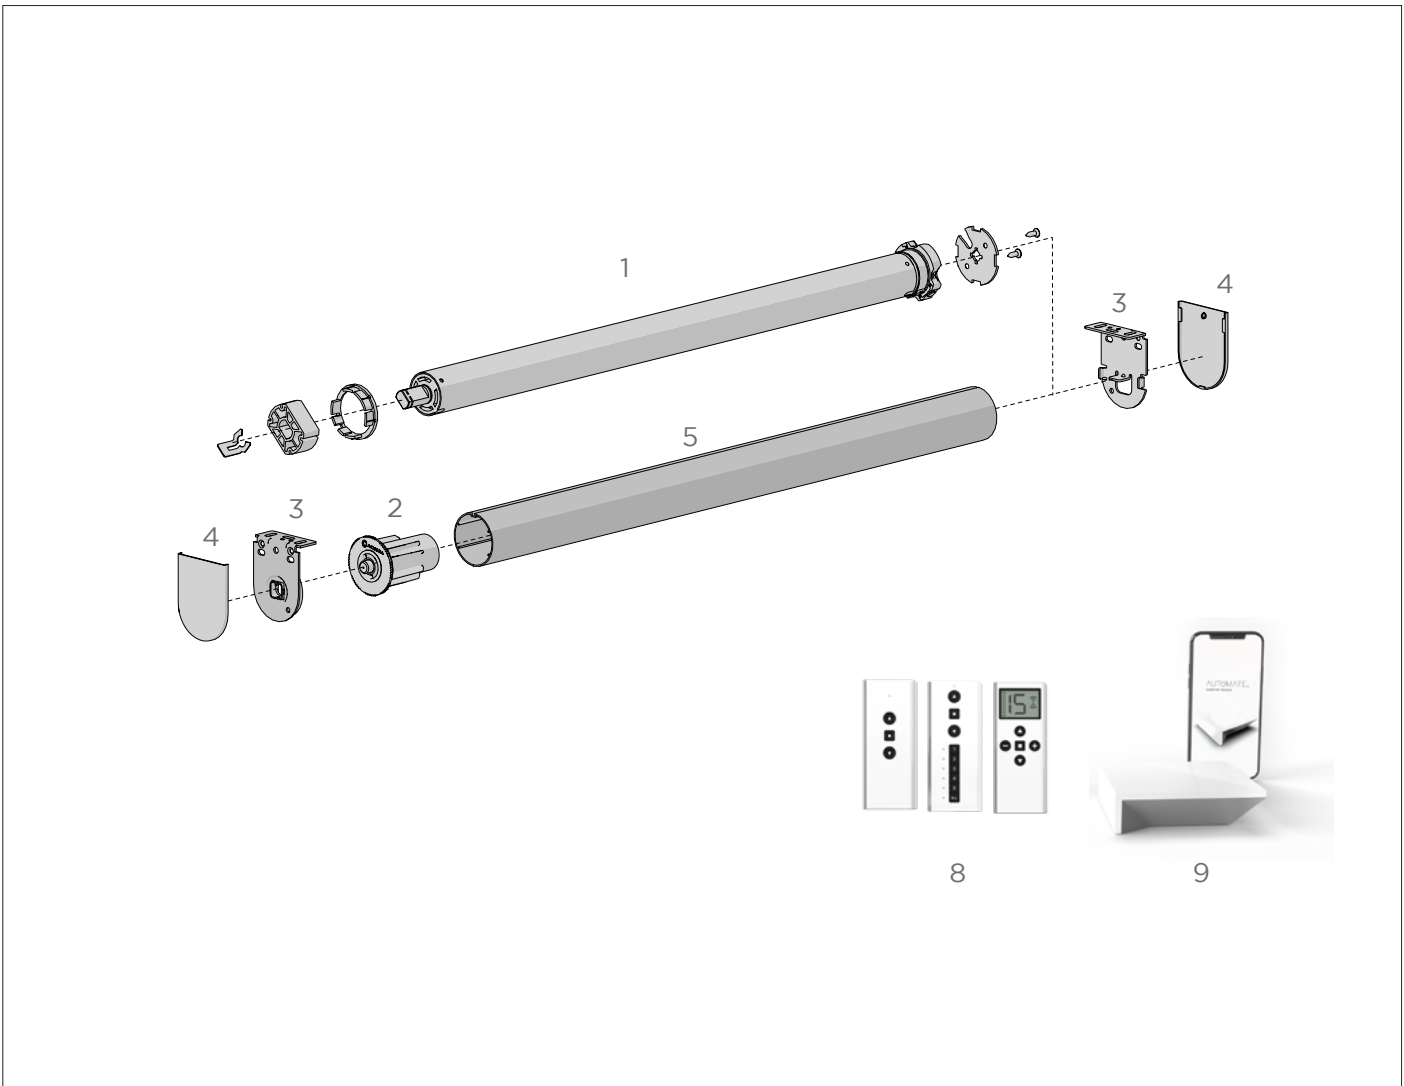

USE WITH. Automate Li-ion Motor

This page has been left blank intentionally

PRODUCT OPTIONS

HD BRACKET ADAPTOR
(For Commercial Applications)

S45 - S60 ADAPTOR

COMBO BRACKETS
(dual brackets for day/night blinds)