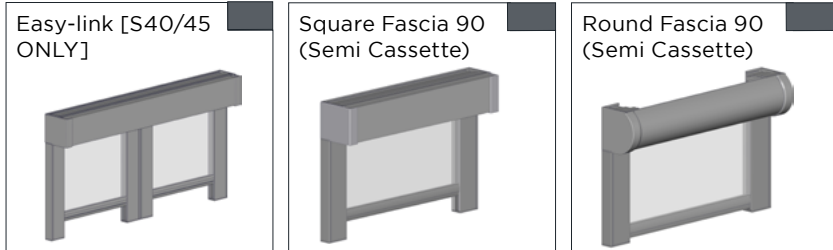

PRODUCT OPTIONS