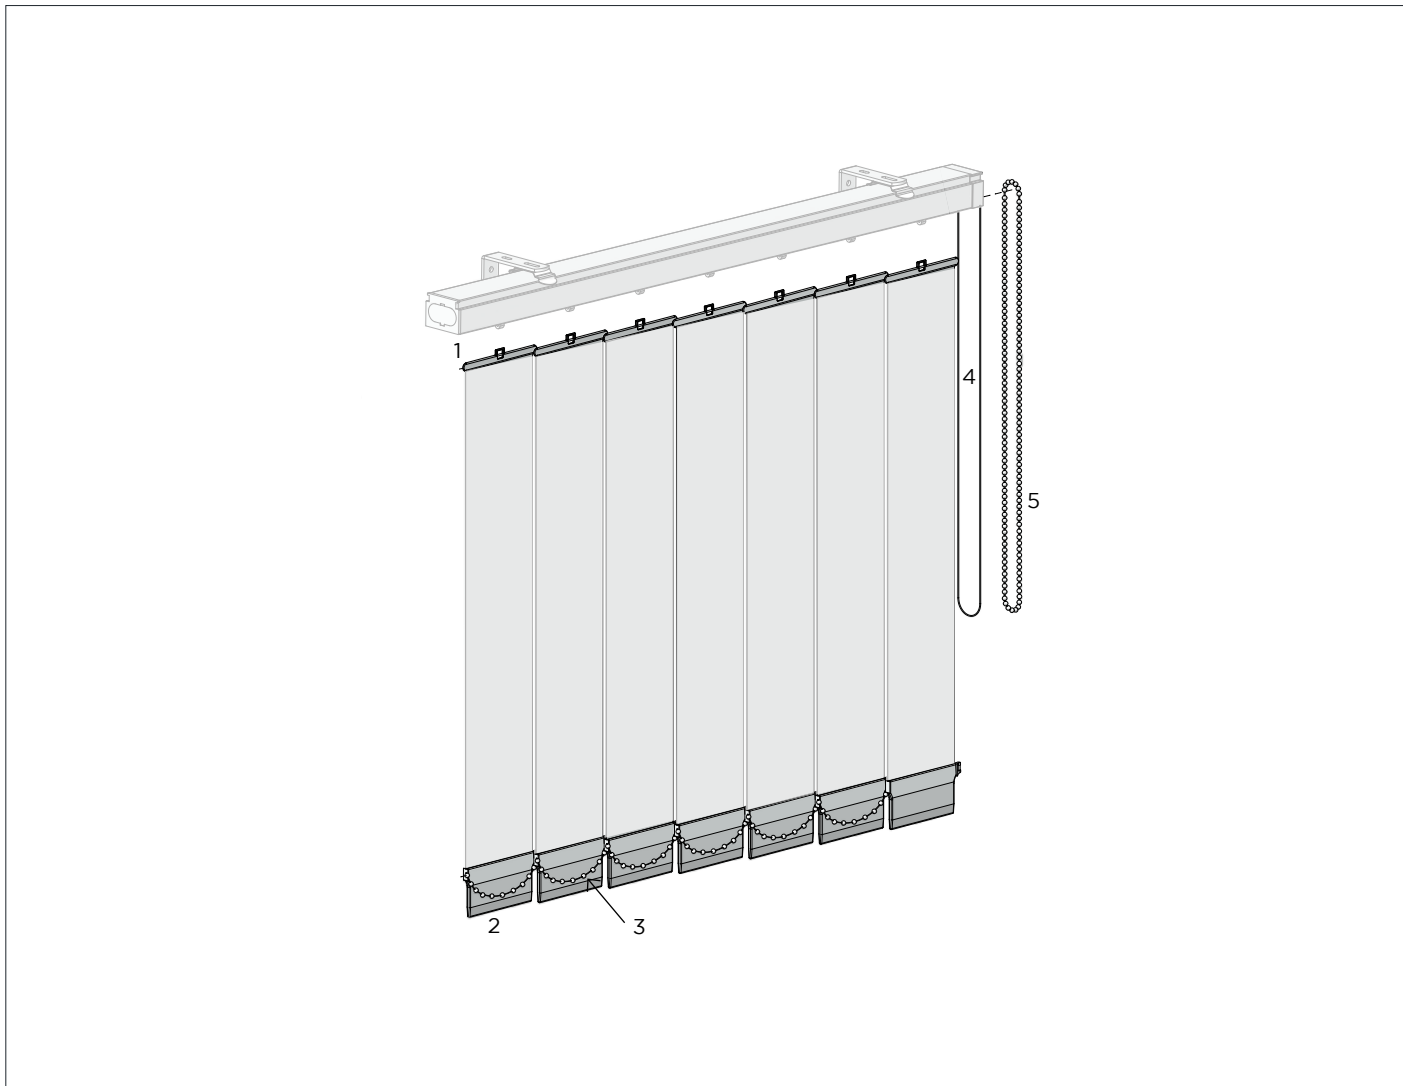

.....

COLOUR RANGE

snow white beige smokey apo grey

COMPONENTS

PLASTIC SLAT HANGER

TYPE.	89mm	100mm	127mm
CODE.	VA01-2001-060089	VA01-2001-060100	VA01-2001-060127
PACK.	1000 10000 Pcs	1000 10000 Pcs	1000 10,000 Pcs