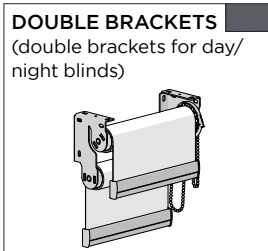

SKYLINE BRACKET COVER | DOUBLE V SLIM

CODE.	RB18-1010-xx000
PACK.	5 80 Pairs

COLOUR. Black (BK), white (W)
USE WITH. Skyline Bracket Double V Slim

COLOUR RANGE

PRODUCT OPTIONS

SKYLINE CLUTCH SL20-LITE | 38MM