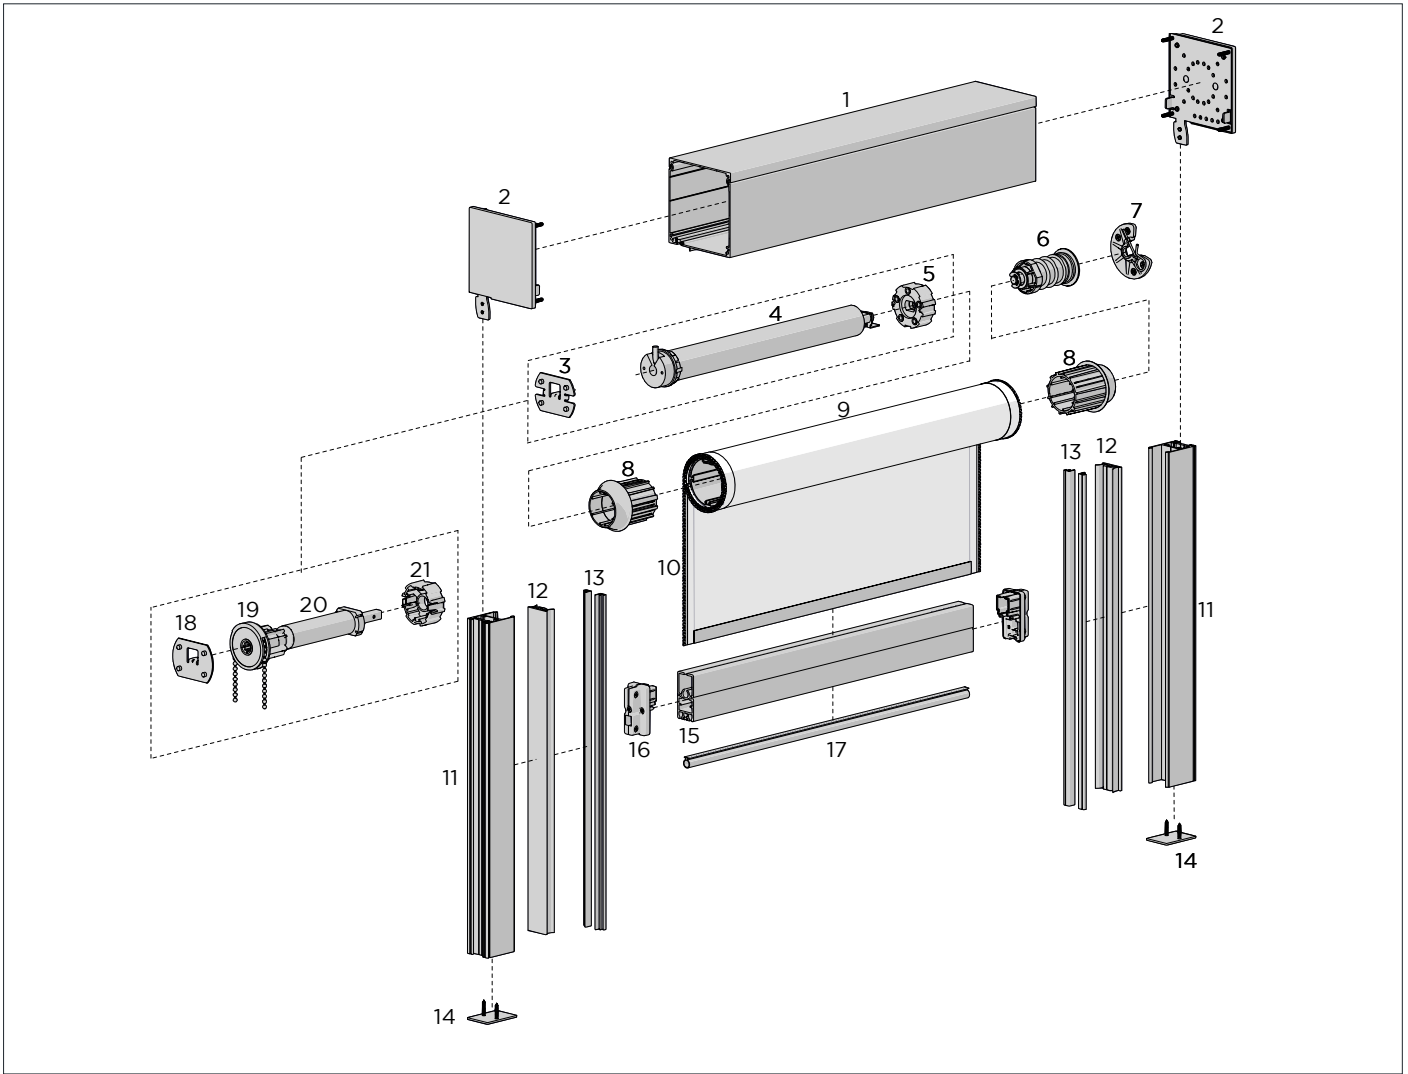

COLOUR. black 050, pure white 069, silver grey 338
USE WITH. Cassette dim-OUT Side Guide

COLOUR RANGE

mill

PRODUCT OPTIONS

Fixing Plates
(for face & side fixing)

BOX SQUARE 100 BACK

TYPE.	SQUARE BOX 100
CODE.	SB01-1010-000580
PACK.	4 80 Lgths