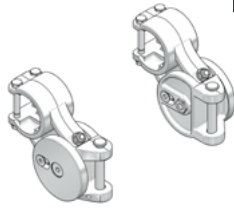

FOLDING ARM SUPPORT KIT

1

CODE.	AW07-0101-xxx000
PACK.	1 | 8 Pair

COLOUR. white 074, graphite 315
USE WITH. Square Bar, Folding Arm

FRONT TERMINAL BAR END COVERS

7

CODE.	AW92-0701-xxx001
PACK.	1 Pair

COLOUR. white 074, graphite 315
USE WITH. Front Terminal Bar

WALL/CEILING BRACKET

2

PRICE.	
CODE.	AW07-0201-xxx000
PACK.	1 | 10 Pairs

COLOUR. white 074, graphite 315
USE WITH. Square Bar