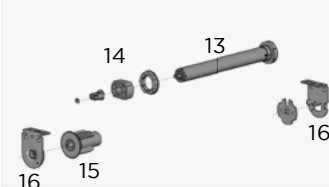

5V 2A WALL CHARGER & 4M USB CABLE | AU

CODE.	MT03-0301-069016
PACK.	1 50 Pcs

USE WITH. Zero 1.1, 2.0nm Li-ion Motors

Spring Control

Easy Spring Ultra

Automate Wirefree Control

Automate Motor Control

COLOUR RANGE