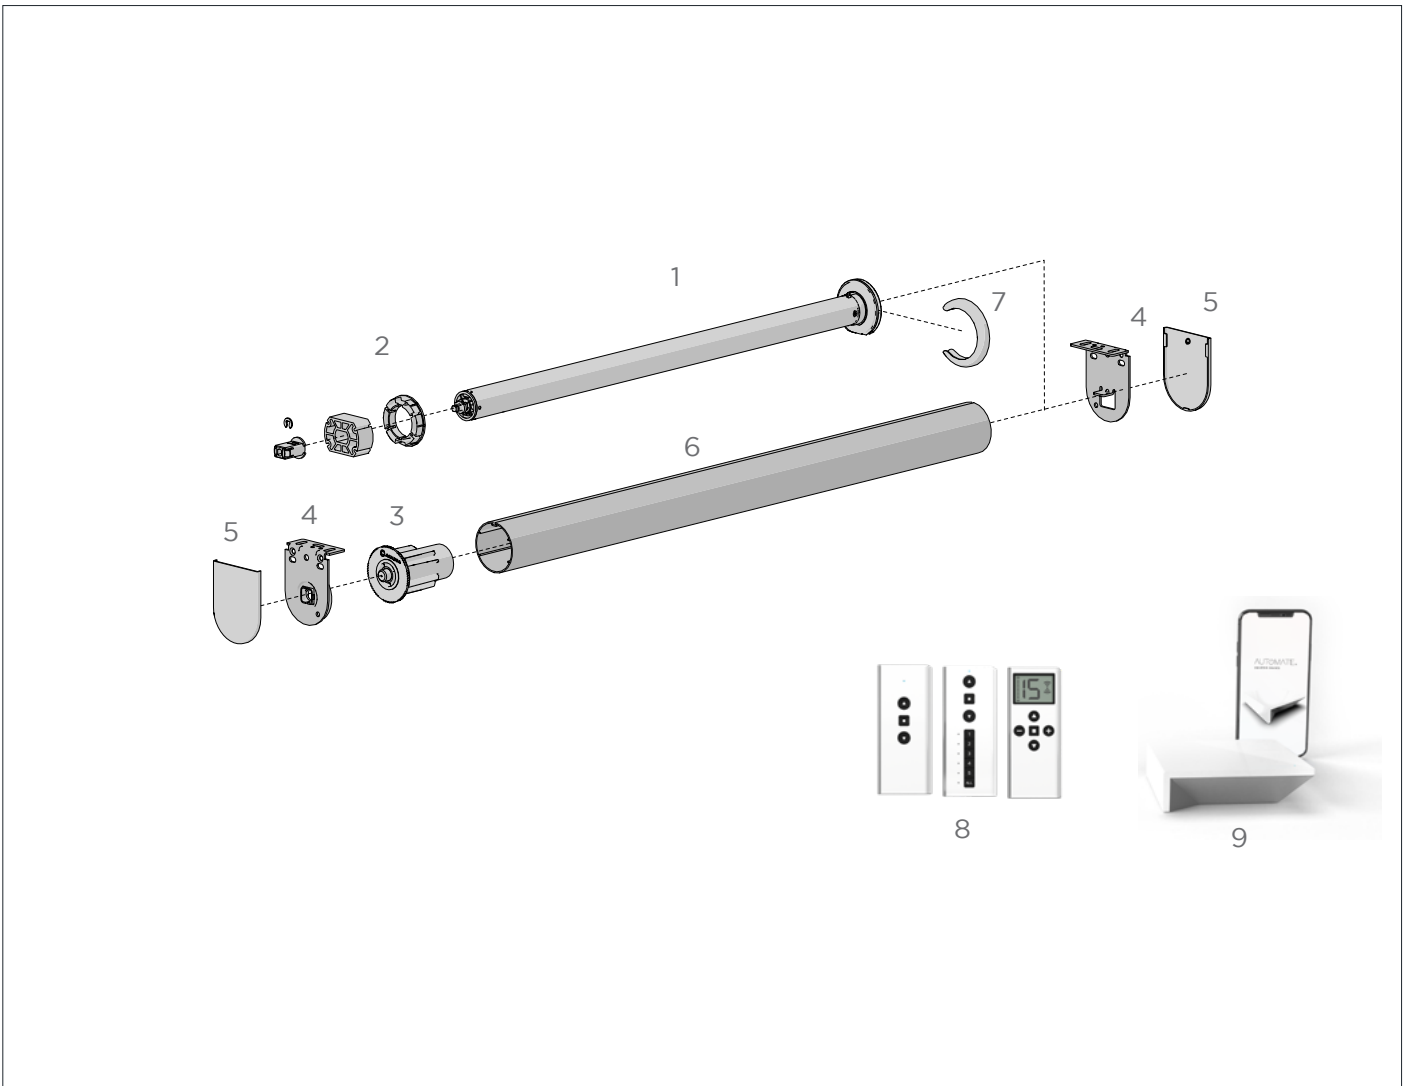

PRODUCT OPTIONS

COMBO BRACKETS
(dual brackets
for day/night blinds)

SOLAR PANEL CHARGER
(energy efficient solution)

HD Bracket ADAPTOR
(For Commercial
Applications)

S45 - S60 ADAPTOR

SYSTEM UPGRADES

EASY-LINK™
(for wider spans)

**FRS
VALANCE100 OR P95**
(to conceal hardware)

**CF CASSETTE
/FASCIA 90**
(for dim-out)

**INTERNAL
WIRE GUIDE**
(For controlled stability)

MOUNTING RAIL
(for quick installation)