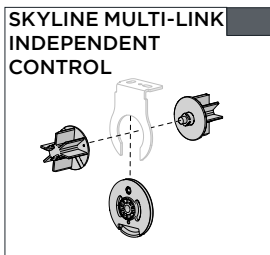

SIZE.	40mm projection
CODE.	RB41-9011-xxx040
PACK.	1 25 Sets

COLOUR. pure white 069, black 050
 USE WITH. Easy-Link Intermediate Male Drive

COLOUR RANGE

white black

PRODUCT OPTIONS

COMPATIBLE SYSTEMS

EASY-LINK INTERMEDIATE MALE DRIVE | 38MM