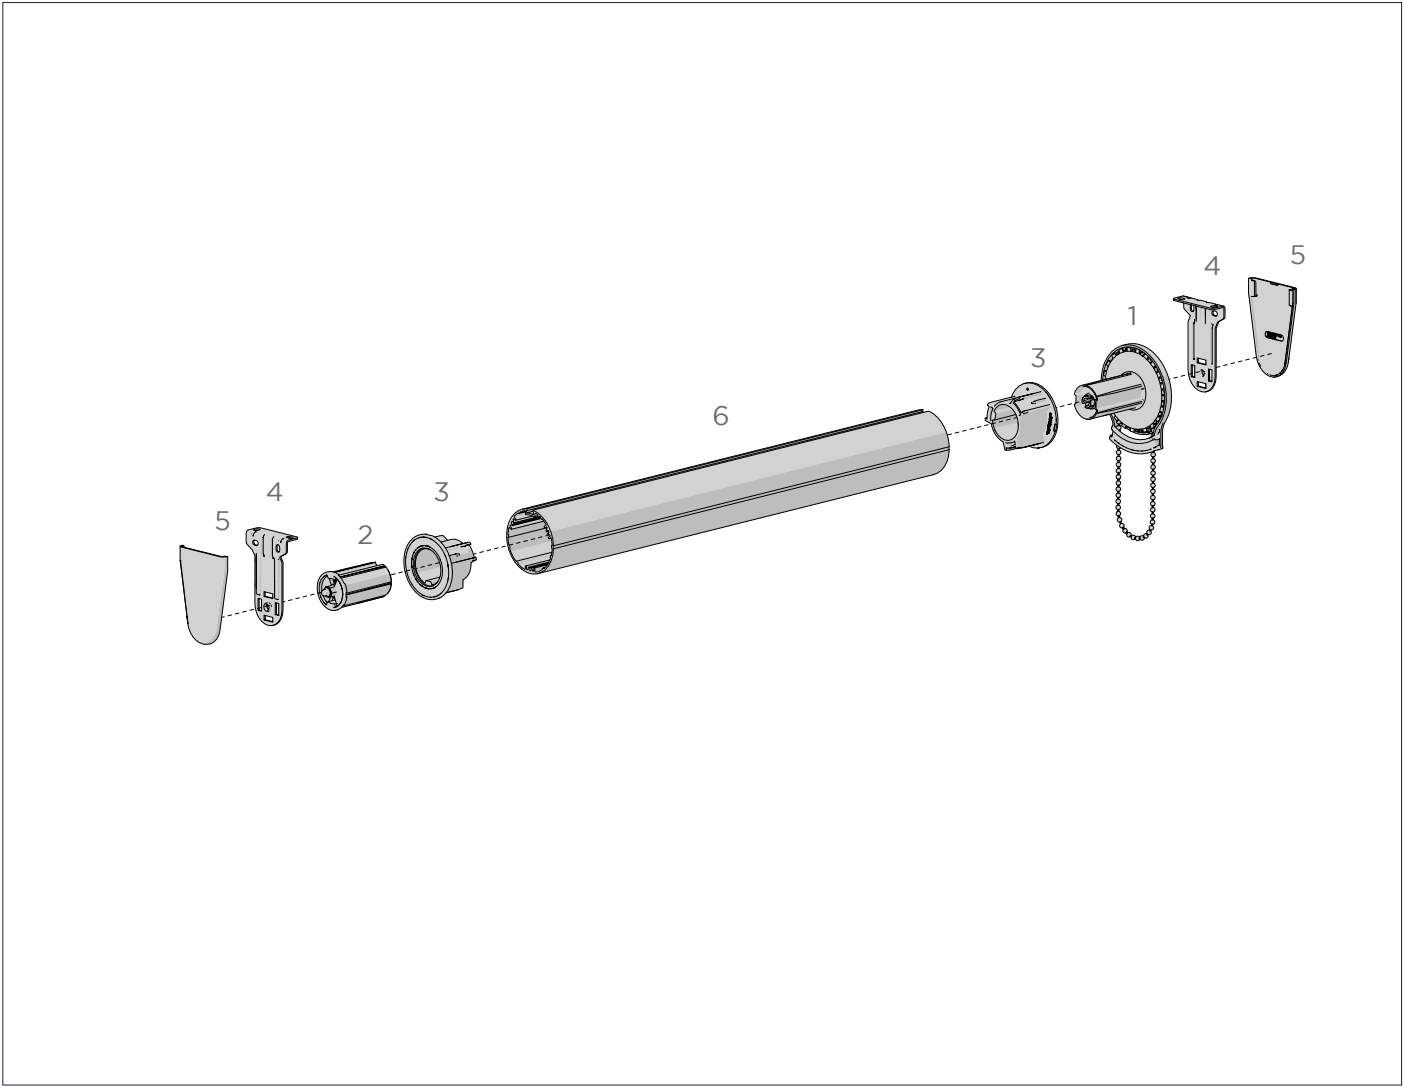

COLOUR. clear 001 only
 USE WITH. Aluminium tubes, Flat Spline

COLOUR RANGE

White

Black

SKYLINE CLUTCH | G400 GALAXY | 38MM

CODE.	RGAL400Hxx
PACK.	5 100 Pcs

COLOUR. black(BK), white (W)
 USE WITH. 63mm Adaptor, 73mm Standard Bracket