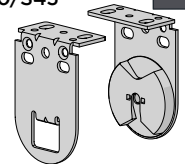

COLOUR. Black 050, pure white 069, sandstone 269, silver grey 338, barley 283
USE WITH. Easy-Lock Chain Winder & Auto Idler S40 or 45, Brkt Cover Caps - AX

T-SPLINE ALUMINIUM TUBE | S40 - STANDARD
O.D 39.4mm x 5.8m Lgth

TYPE.	No Tape	No Tape | Bulk
CODE.	RB93-0440-000580	RB93-0440-000582
PACK.	10 | 100 Lgths	0 | 96 Lgths