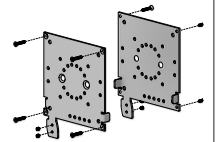

BOX 120 UNIVERSAL END PLATE SET WITH EARS
+ Screws

CODE.	SB02-1201-025020
PACK.	5 | 40

COLOUR. zinc plated 025 only
USE WITH. BOX Square 120, End Plate Covers