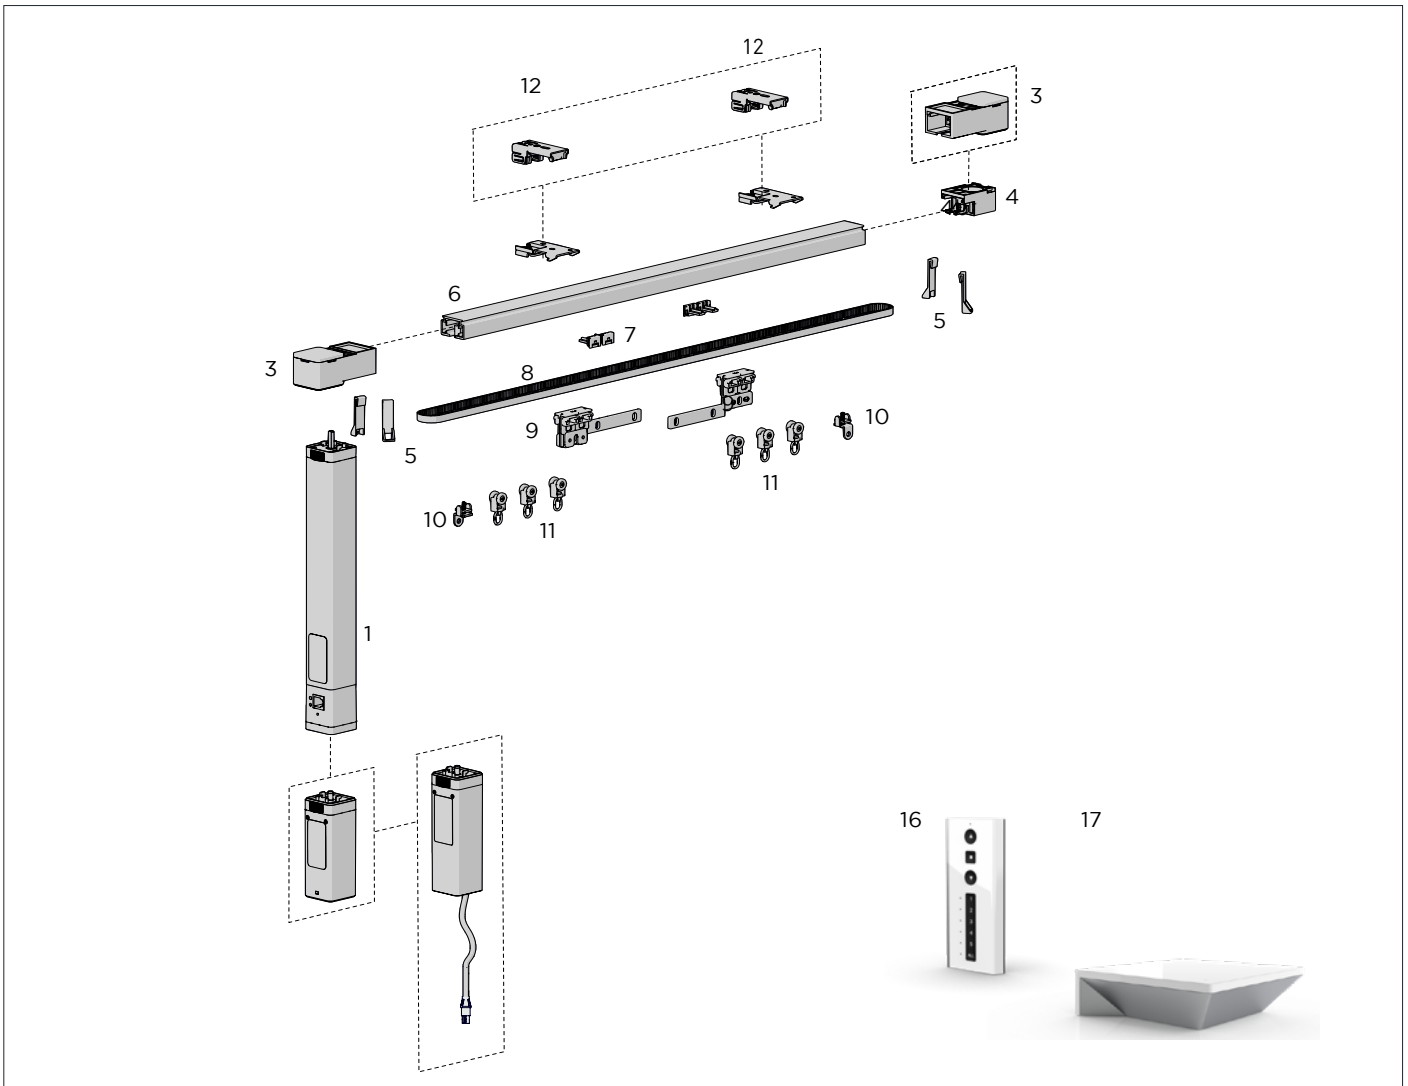

COLOUR RANGE

snow white black

PRODUCT OPTIONS