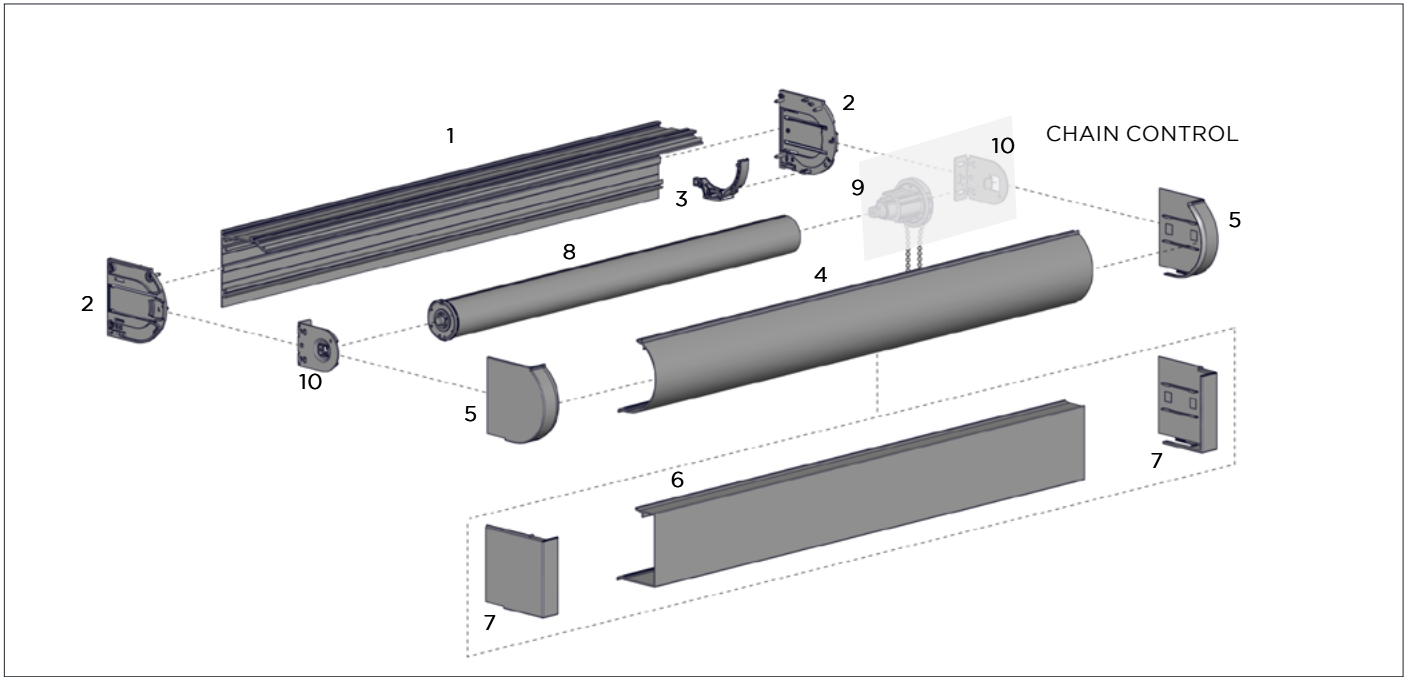

5V 2A WALL CHARGER & 4M USB CABLE | AU

CODE.	MT03-0301-069016
PACK.	1 50 Pcs

USE WITH. Zero 1.1, 2.0nm Li-ion Motors

Spring Control

Easy Spring Ultra

Automate Wirefree Control

Automate Motor Control

COLOUR RANGE