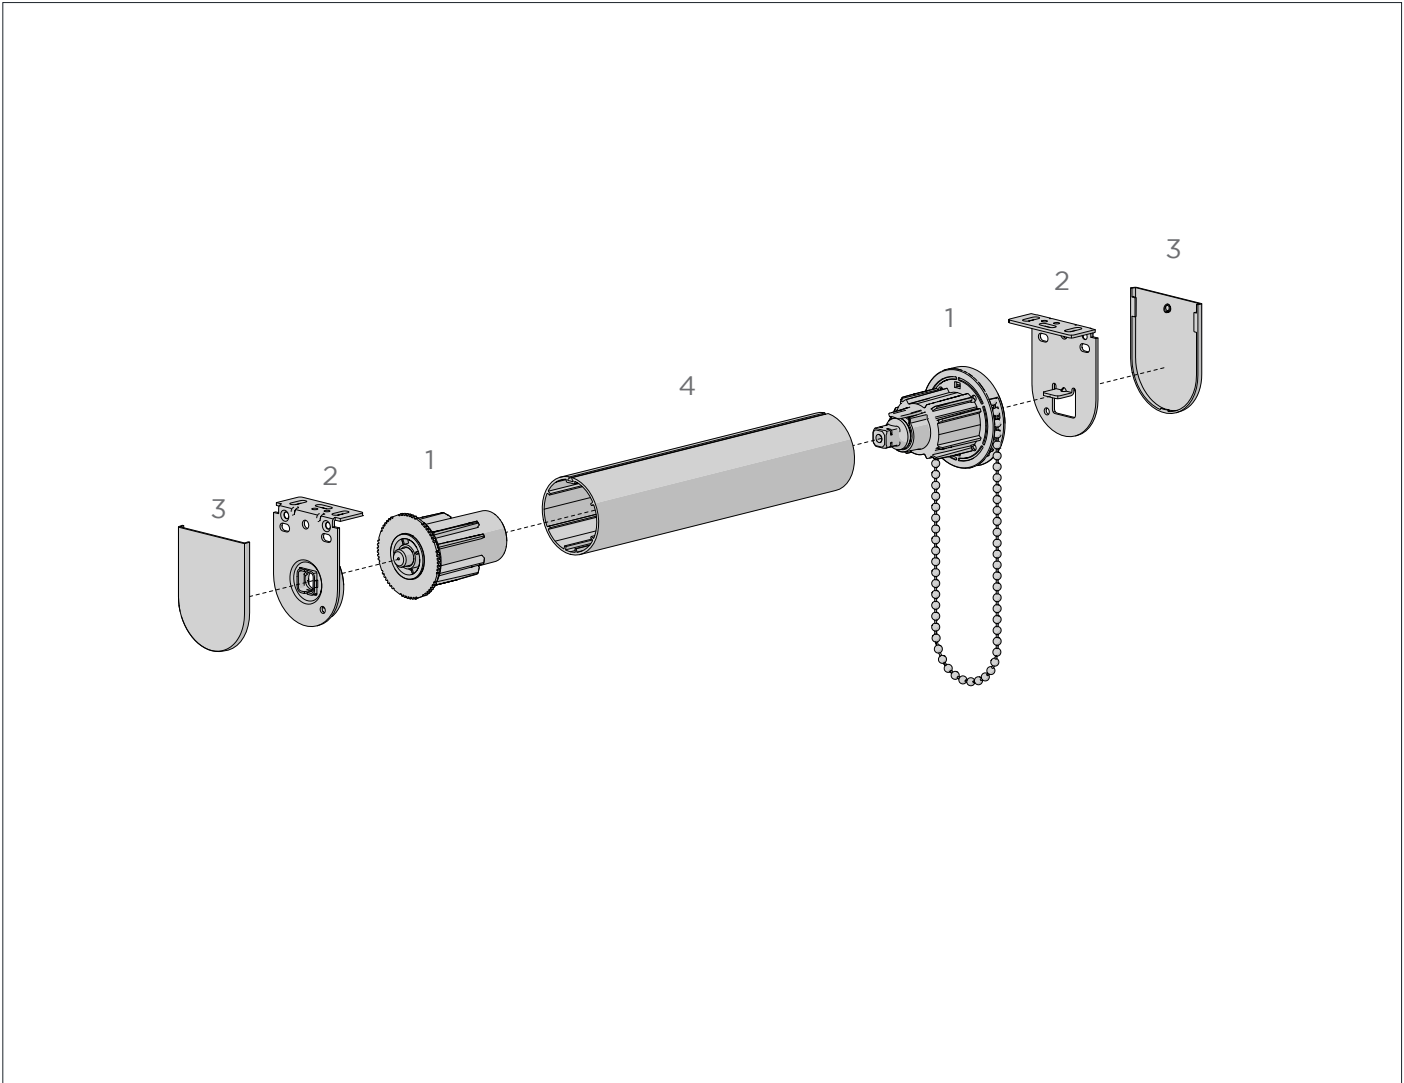

COLOUR RANGE

PRODUCT OPTIONS

SPRING BOOSTER (for lighter lifting)	COMBO BRACKETS (dual brackets for day/night blinds)	STAINLESS STEEL LX BRACKETS	S45 - S60 ADAPTOR

SYSTEM UPGRADES

EASY-LINK™ (for wider spans)	FRS VALANCE 100 OR P95 (to conceal hardware)	CF CASSETTE /FASCIA 90 (for dim-out)	INTERNAL WIRE GUIDE (for controlled stability)	MOUNTING RAIL (for quick installation)