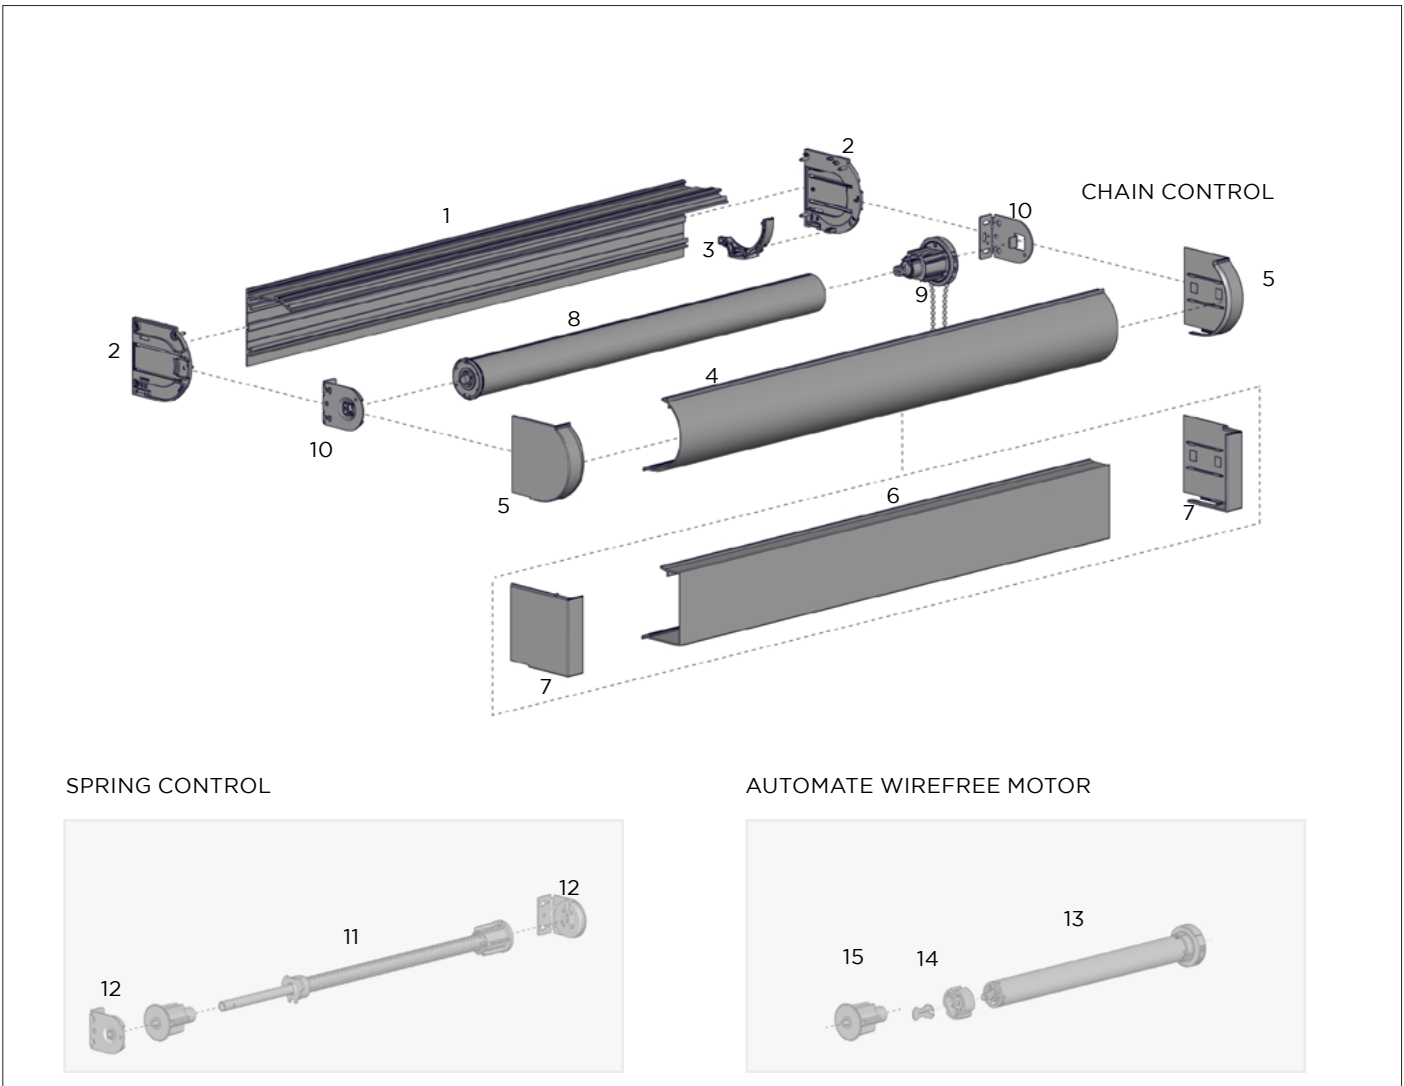

COLOUR RANGE

PRODUCT OPTIONS

CASSETTE 75 BACK
4.8m length

TYPE.	mill	nat. anodised	Colours - refer below
CODE.	RC01-0201-000480	RC01-0201-020480	RC01-0201-xxx480
PACK.	4 60 Lgths	4 60 Lgths	4 60 Lgths

COLOUR. satin black 050, pure white 069, sandstone 269
USE WITH. Cassette 75 Round or Square Cover & End Plate set