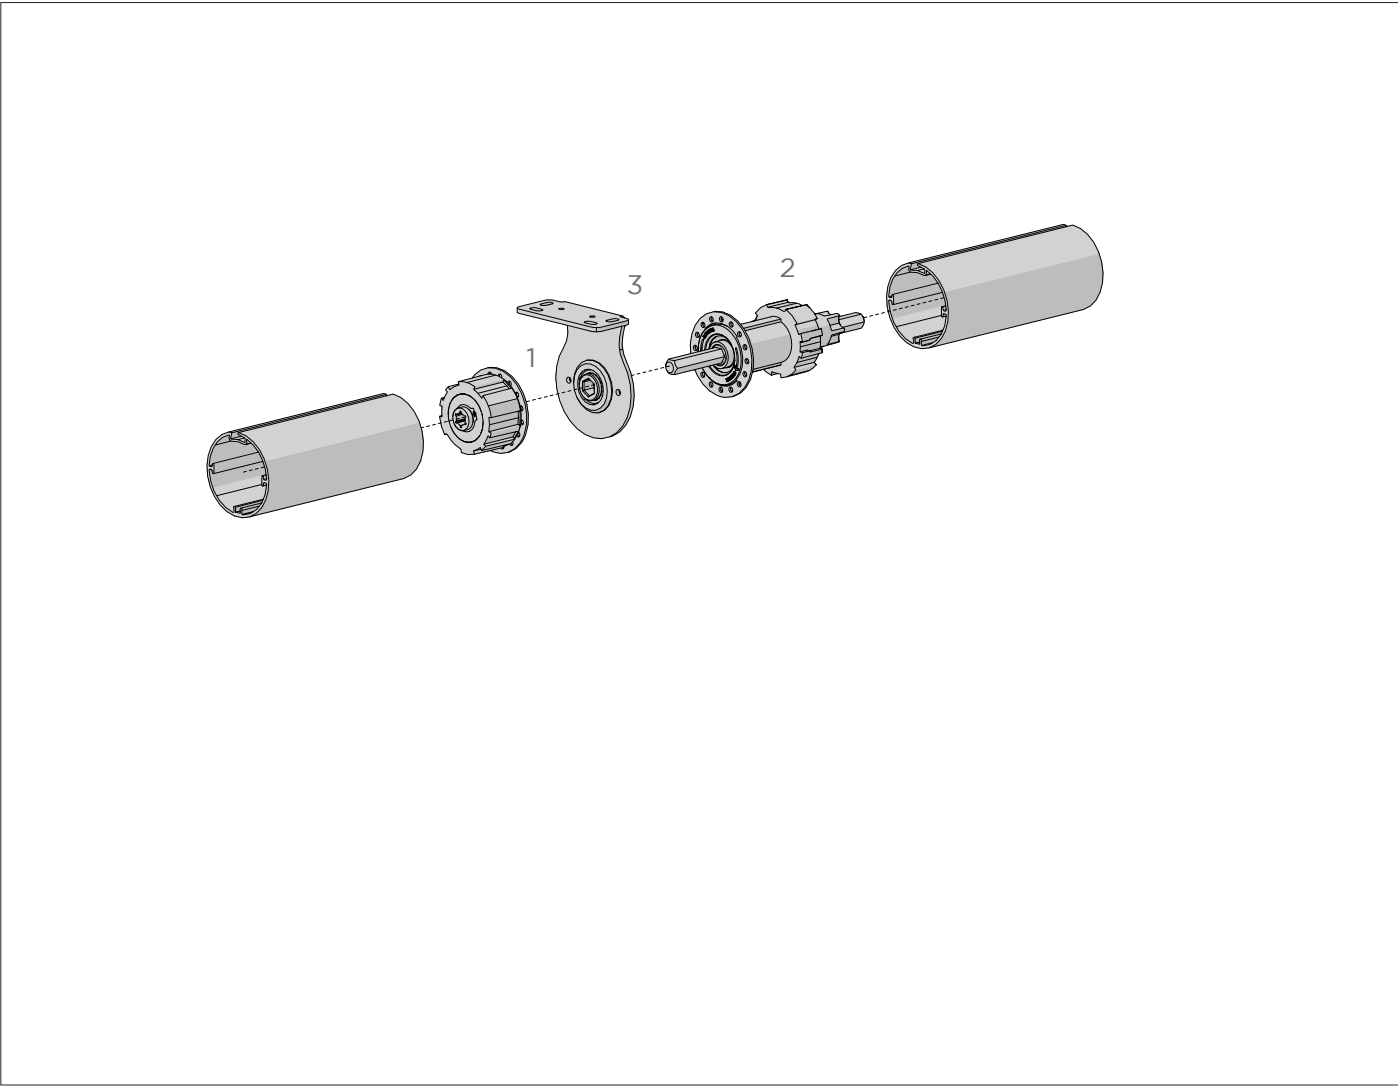

COLOUR RANGE

black

PRODUCT OPTIONS

INT. COMBO BRACKETS
(dual brackets)

ADJUSTABLE BRACKETS
(for 5mm height adjust)

COMPATIBLE SYSTEMS

CHAIN CONTROL S60

MOTORISED S60