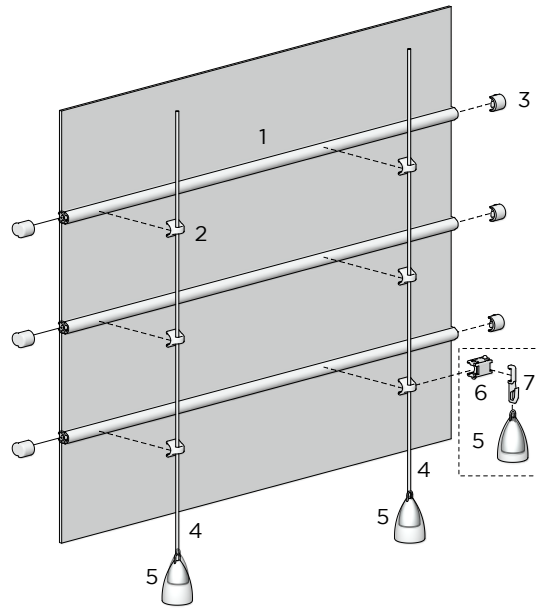

BRAIDED CORD

1.8mm/16ply

TYPE.	1 Roll = 500 metres
CODE.	AC01-1816-062500
PACK.	500 6000 Lm

COLOUR. snow whites 062 only
 USE WITH. S60 Roman Lift Spool

.....

COLOUR RANGE

off white

PRODUCT OPTIONS