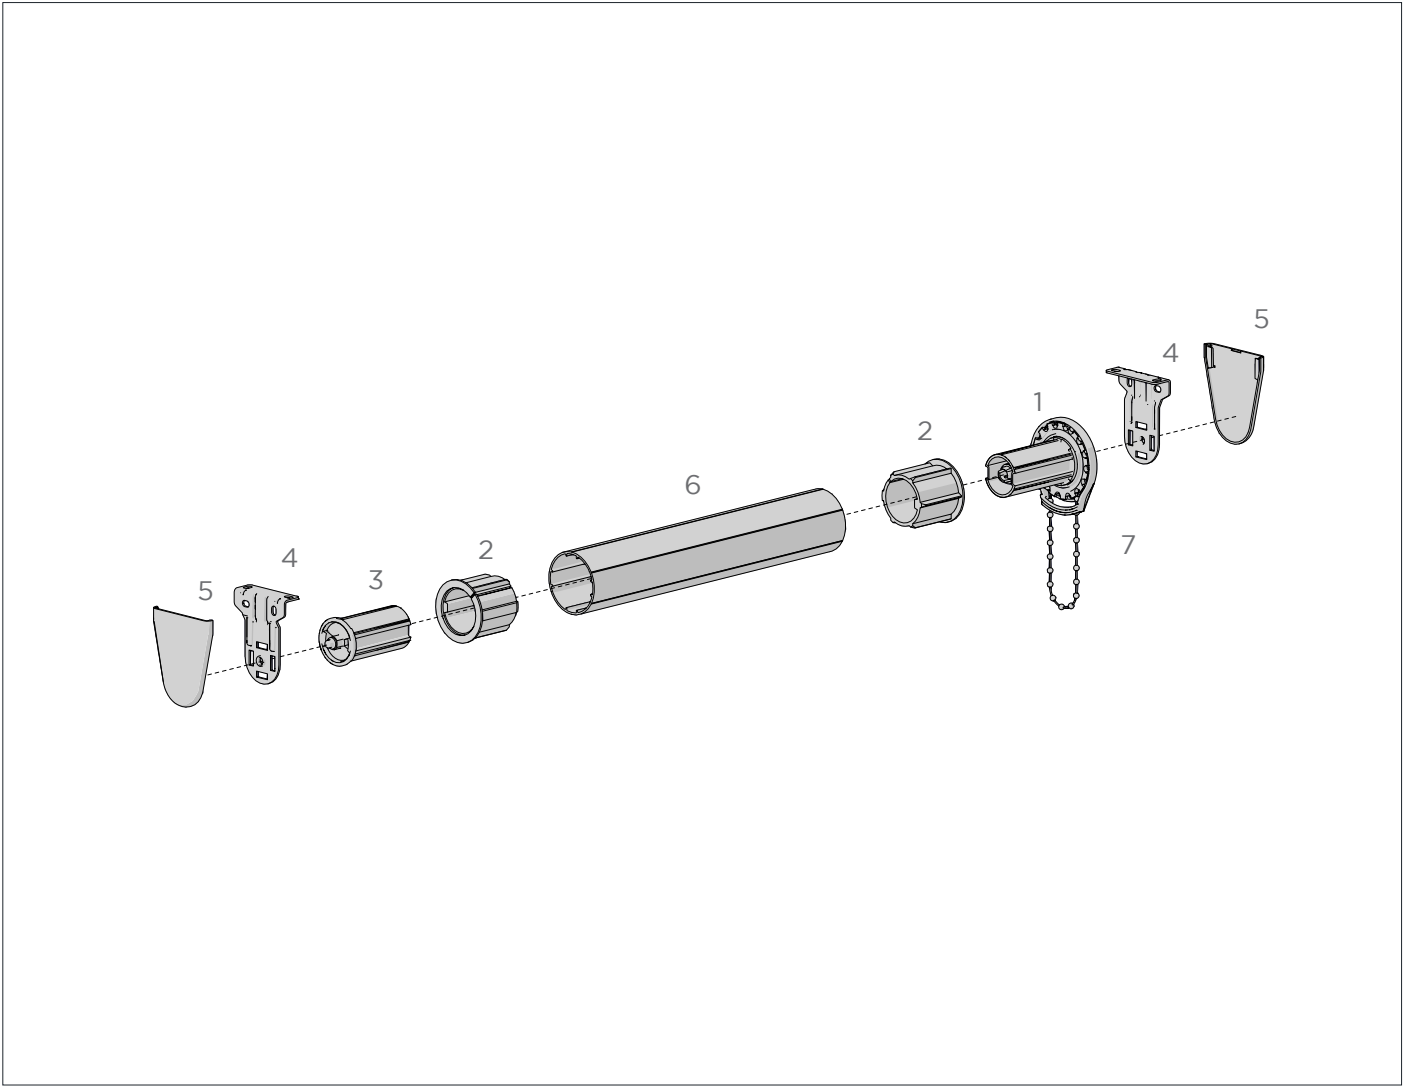

COLOUR RANGE

PRODUCT OPTIONS