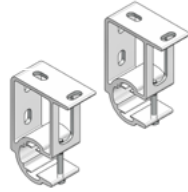

ARM STOPPERS

8

CODE.	AW91-2101-001000
PACK.	1 Set

COLOUR. Clear 001 only
USE WITH. Front Terminal Bar

END BRACKETS

3

CODE.	AW07-0301-xxx000
PACK.	1 | 20 Pair

COLOUR. white 074, graphite 315
USE WITH. Square Bar, Pin Adaptor, Gear 11:1