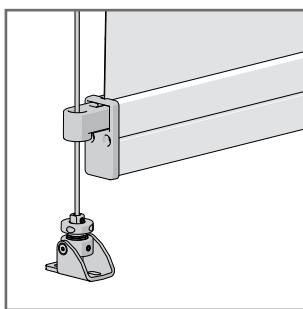

SYSTEM OPTIONS

WIRE GUIDE

STRAIGHT DROP

PIVOT ARM

System	Top Hardware			Tubes				Controls			W.Bars		
	Box 120	Box 190	Open	78mm	110mm	130mm	160mm	Spring	Crank	Motor	F56	F72	Pivot
Zipscreen	✓	✓	✓	✓	✓	✓		✓	✓	✓	✓	✓	
Wire Guide	✓	✓	✓	✓	✓	✓	✓		✓	✓	✓	✓	
Straight Drop	✓	✓	✓	✓	✓	✓			✓	✓	✓	✓	
Pivot Arm	✓		✓	✓					✓	✓			✓