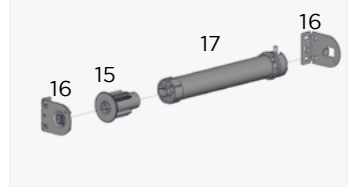

5V 2A WALL CHARGER & 4M USB CABLE | AU

CODE.	MT03-0301-069016
PACK.	1 50 Pcs

USE WITH. Zero 1.1, 2.0nm Li-ion Motors

Spring Control

Easy Spring Ultra

Automate Wirefree Control

Automate Motor Control

COLOUR RANGE