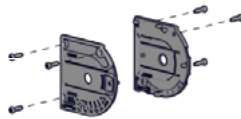

CASSETTE 90 END PLATE SET + SCREWS
+ Screws