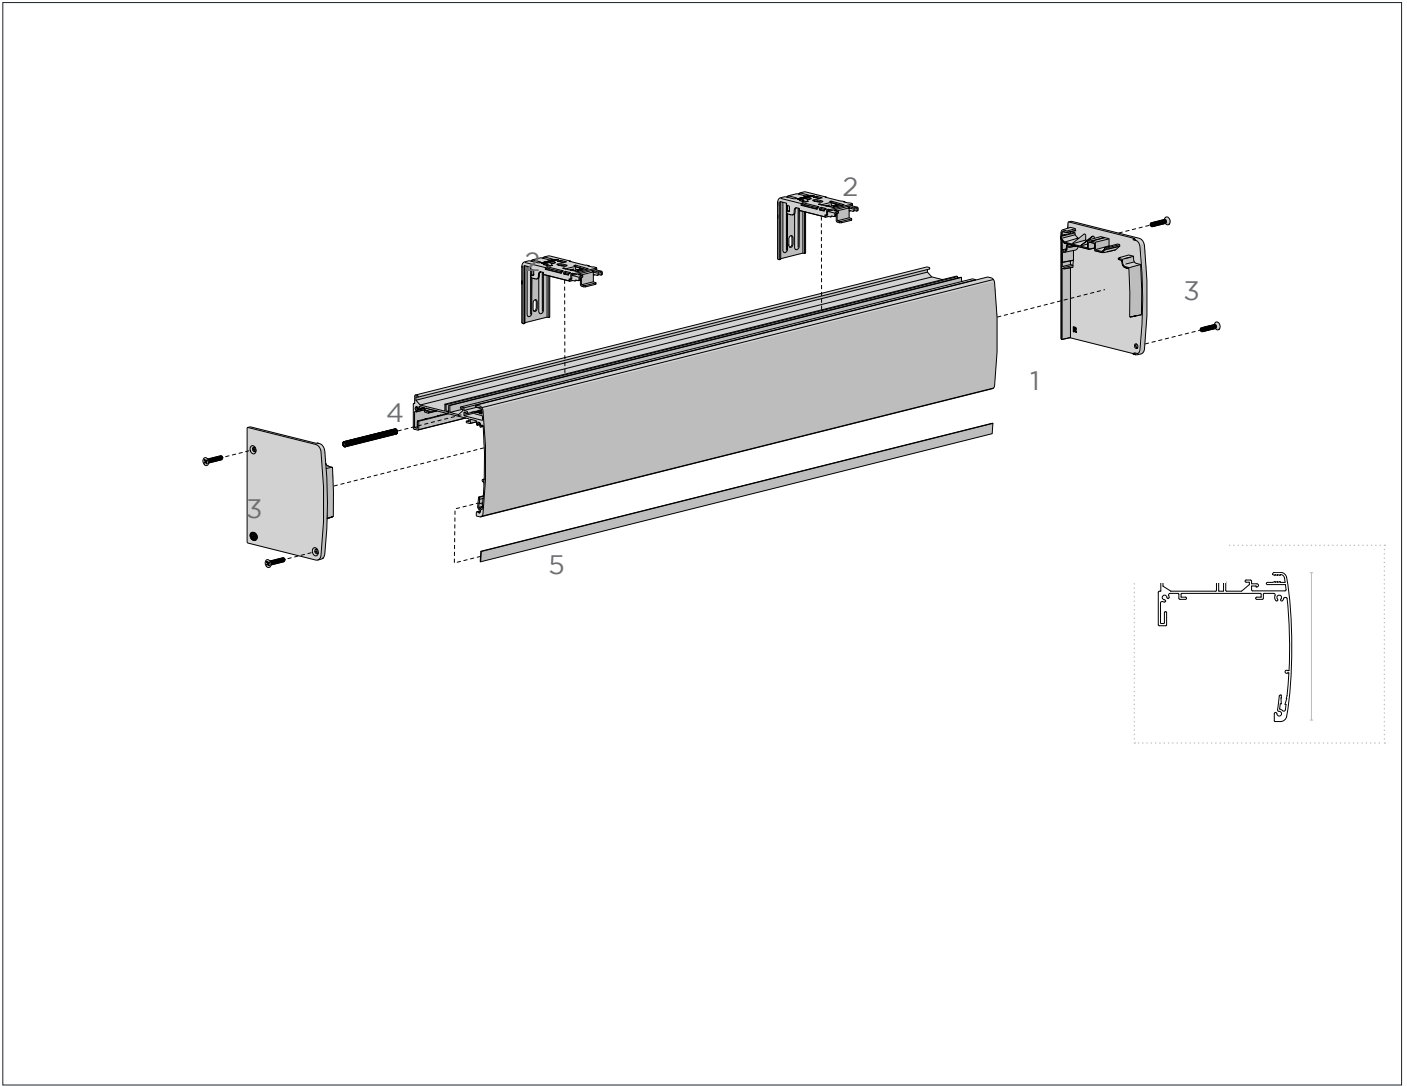

CODE.	RB88-2121-025120
PACK.	10 200 Sets

COLOUR. zinc plated 025 only
USE WITH. Valance FRS120, Panel Glide & Vertical Systems

COLOUR RANGE

pure white sandstone anodised black

COMPATIBLE SYSTEMS

P95 - BASE 50
5.8 Metre Lgth