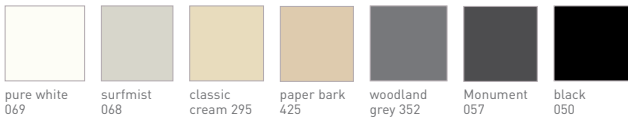

COLOUR RANGE

SYSTEM OPTIONS