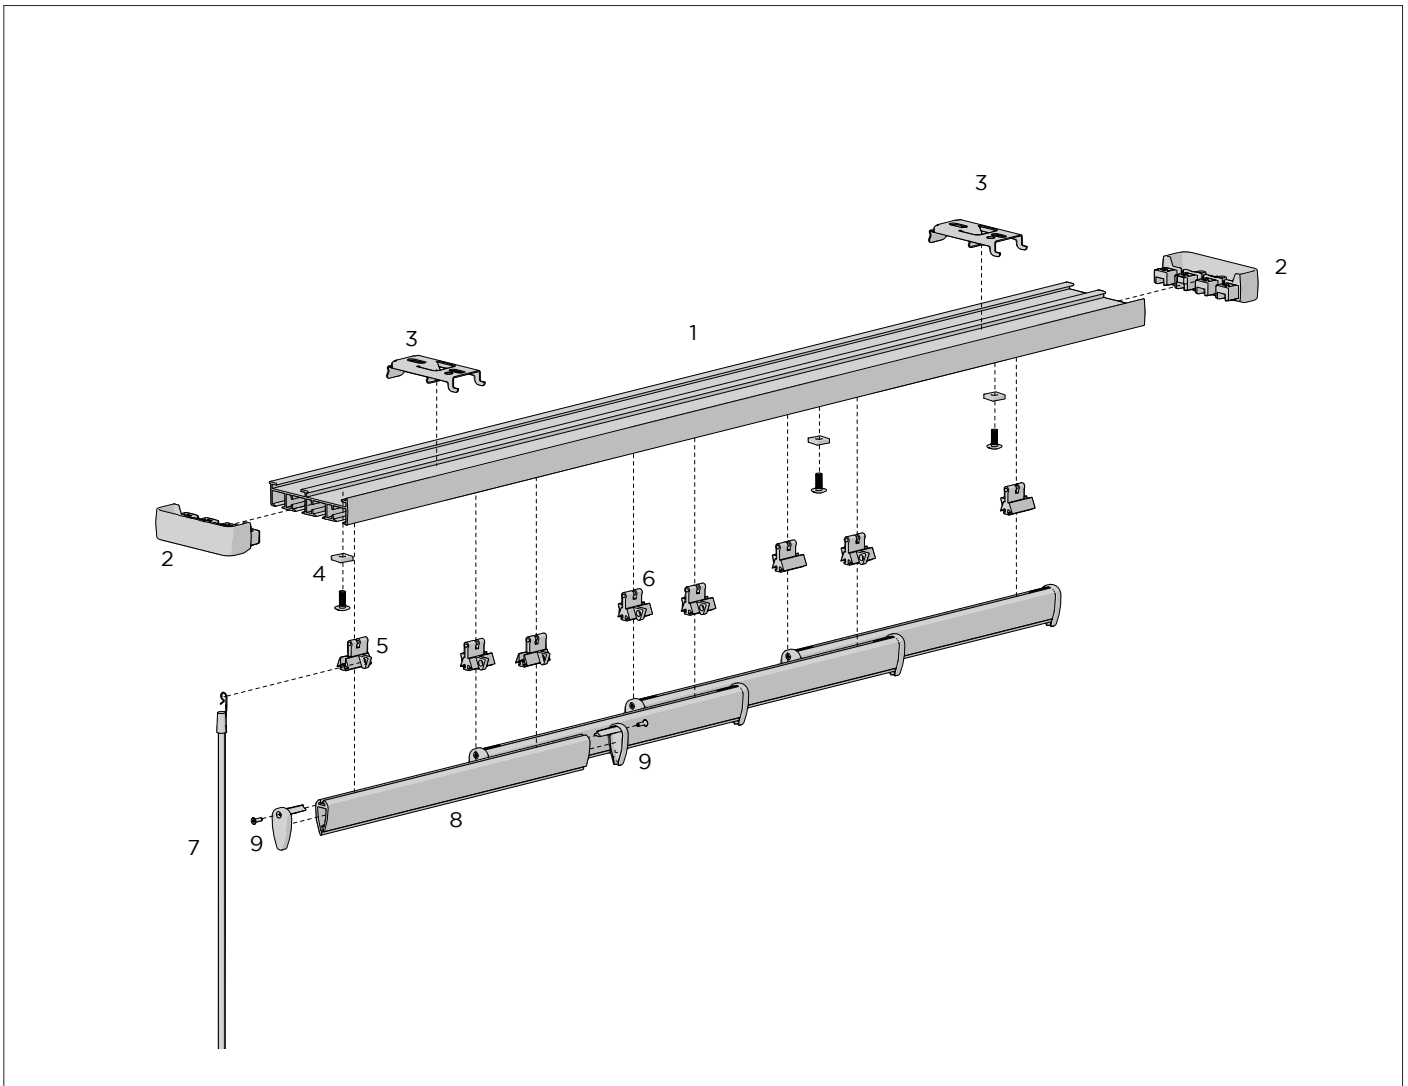

COLOUR RANGE

SYSTEM OPTIONS

ADD ON SYSTEMS