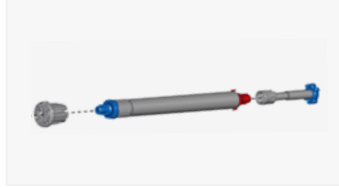

5V 2A WALL CHARGER & 4M USB CABLE | AU

CODE.	MT03-0301-069016
PACK.	1 50 Pcs

USE WITH. Zero 1.1, 2.0nm Li-ion Motors

Spring Control

Easy Spring Ultra

Automate Wirefree Control

Automate Motor Control

COLOUR RANGE