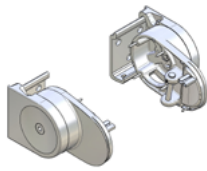

FOLDING ARM SUPPORT BRACKET

1

CODE.	AW02-0101-xxx000
PACK.	1 | 4 Pair