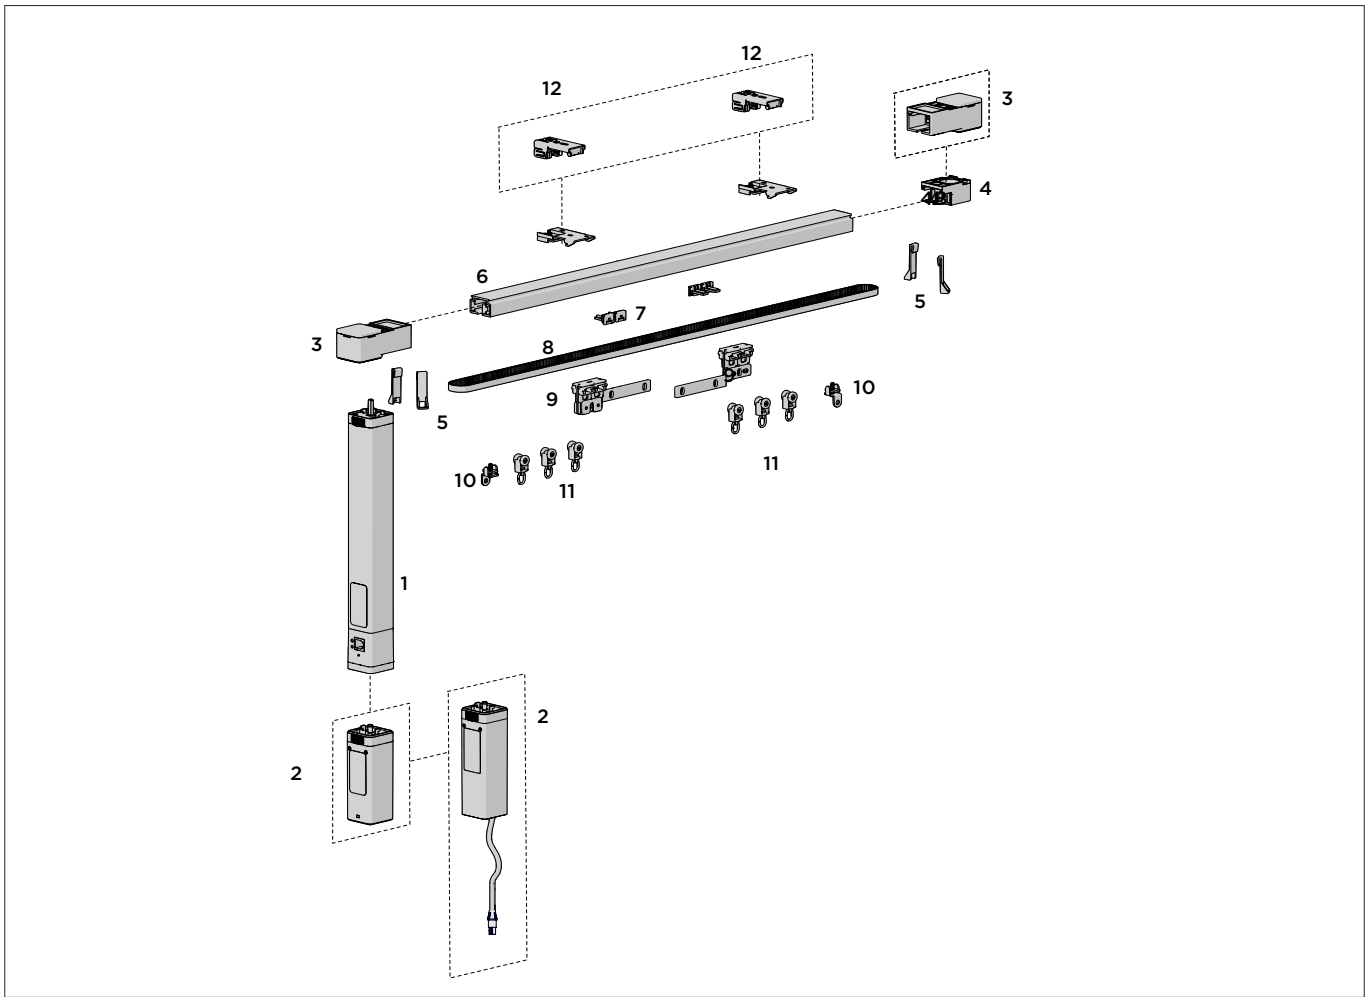

DRAPERY

SECTION 1 CURTAINS

CU21 Motorised	150
----------------	-----

SECTION 2 PANELS

CU41 Panel Glide System	154
-------------------------	-----

COLOUR RANGE

Snow White Black

PRODUCT OPTIONS