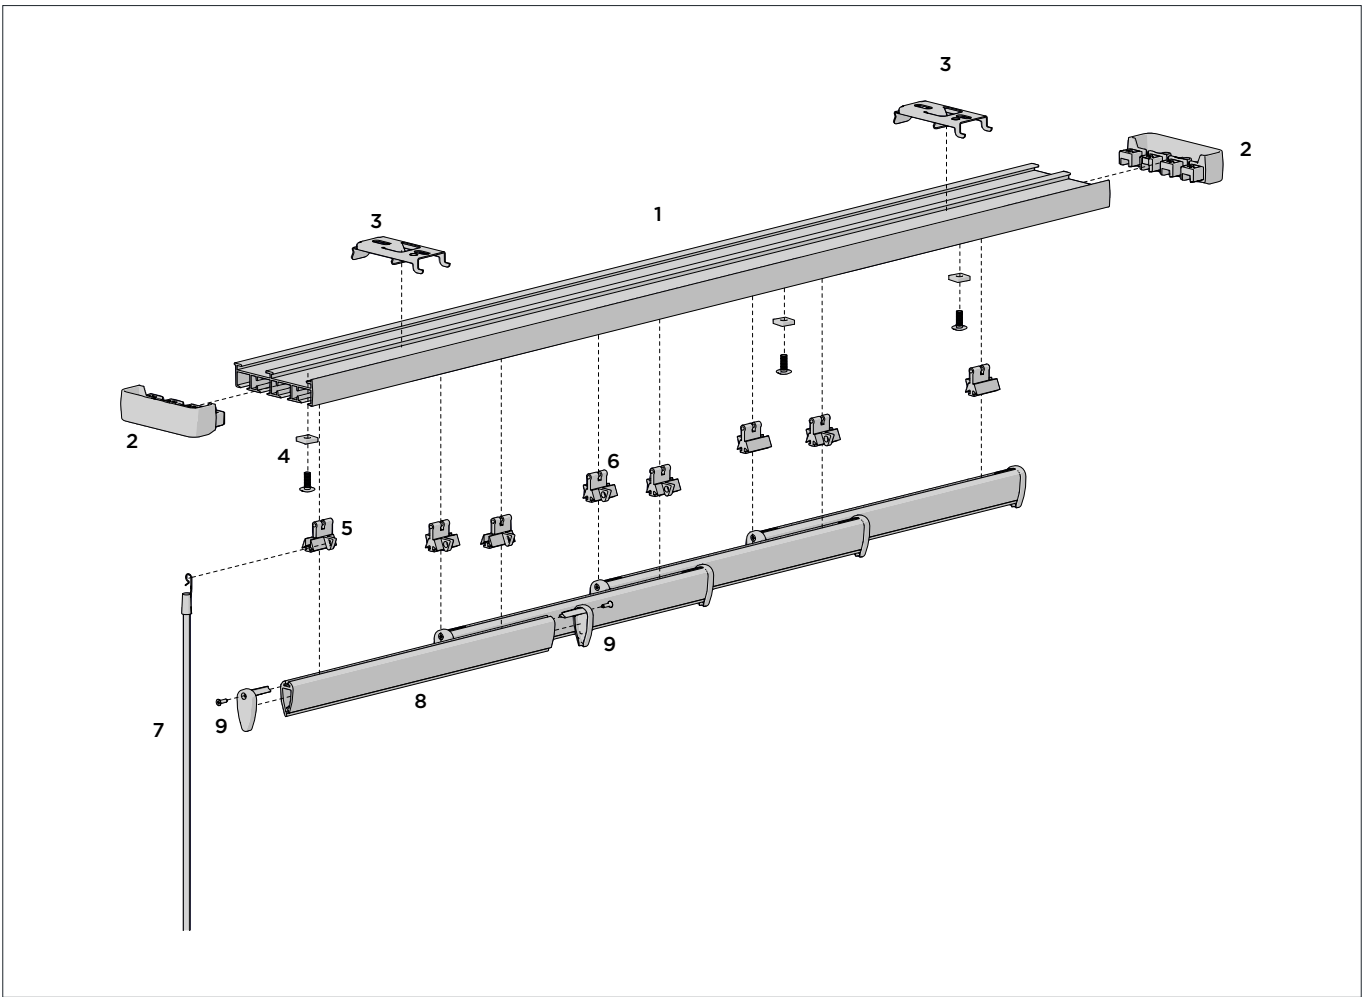

DOUBLE FACE FIX BRACKET

13b

CODE.	CU21-0501-062003
PACK.	10 50 Pcs

COLOUR. Snow White 062
USE WITH. Ceiling Fix Bracket

.....

COLOUR RANGE

SYSTEM OPTIONS

ADD ON SYSTEMS