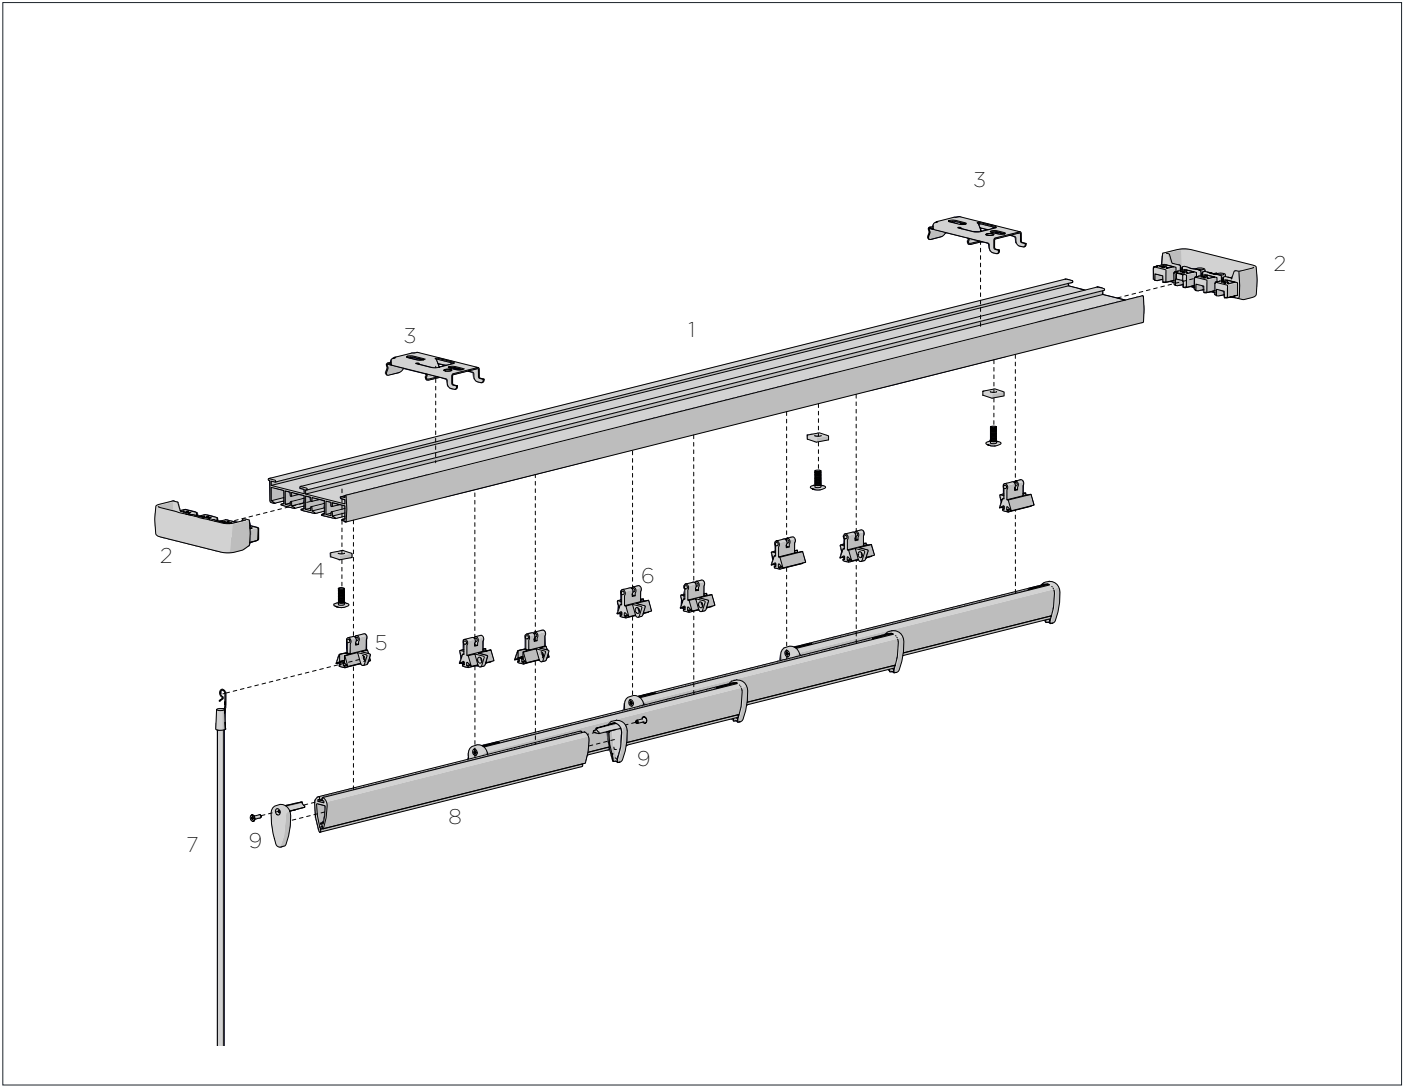

COLOUR RANGE

SYSTEM OPTIONS

ADD ON SYSTEMS