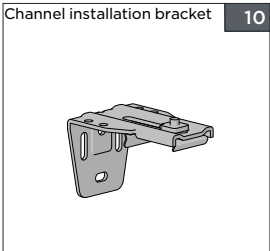

COLOUR RANGE

SYSTEM OPTIONS

ADD ON SYSTEMS

**CU41 ALUMINIUM PROFILE | 3 CHANNEL**

49 x 16mm x 5m length

1a

TYPE.	nat.anodised	colours - refer below
PRICE.		
CODE.	CU41-0243-020500	CU41-0243-xxx500
PACK.	5   105 Lgths	5   105 Lgths