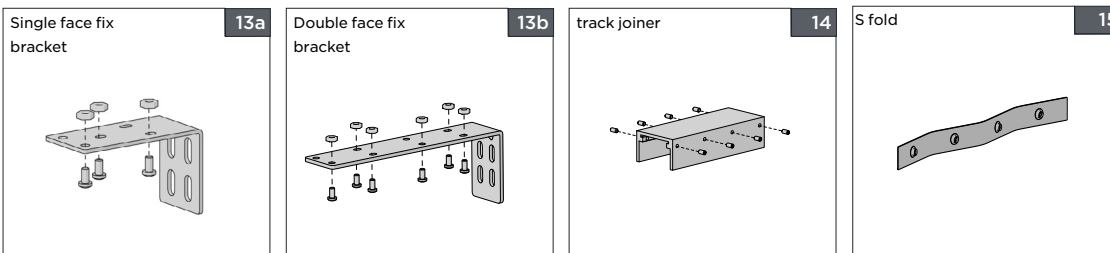

## SECTION 2 PANELS

CU41 Panel Glide System	168
-------------------------	-----

COLOUR RANGE

snow white black

PRODUCT OPTIONS

**AUTOMATE | VERSA 1.2NM DRAPERY MOTOR [15V/120RPM]** 1

PRICE..	
CODE.	MT01-2101-xxx002
PACK.	11   10 Piece