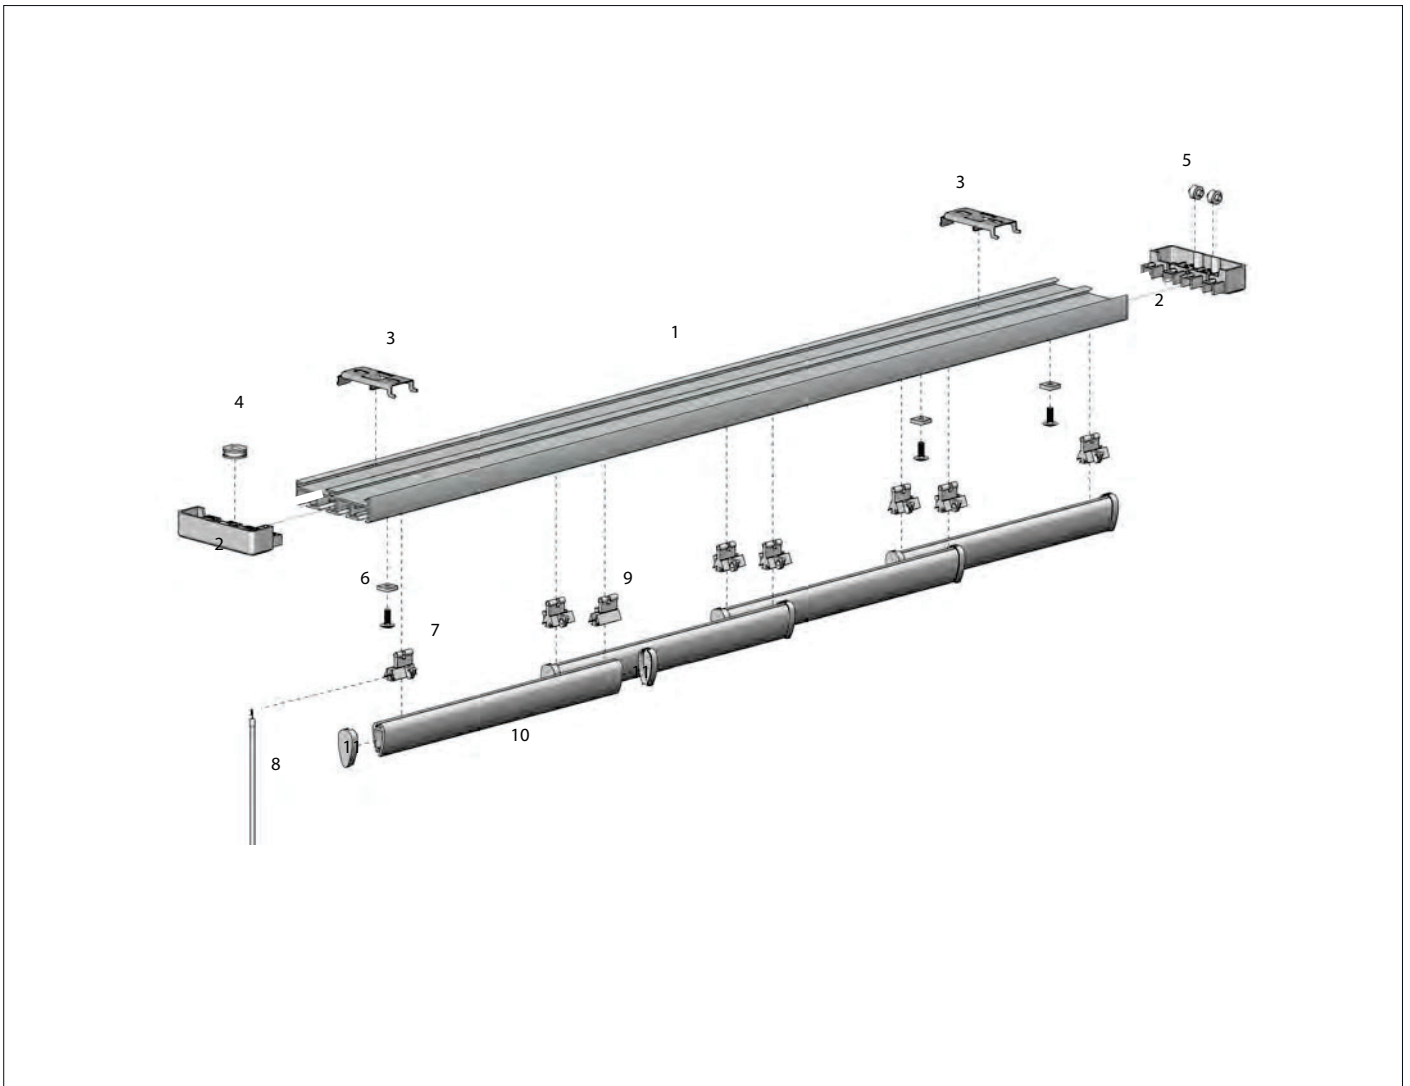

COLOUR. White 062
USE WITH. Curtain Track, One Way Return Pulley Option

ONE WAY END STOPPER -

PRICE.	
CODE.	CU21-0401-010009
PACK.	10 200 Piece

COLOUR. Silver ZINC plated 025
USE WITH. Curtain Track, Hook & Stopper