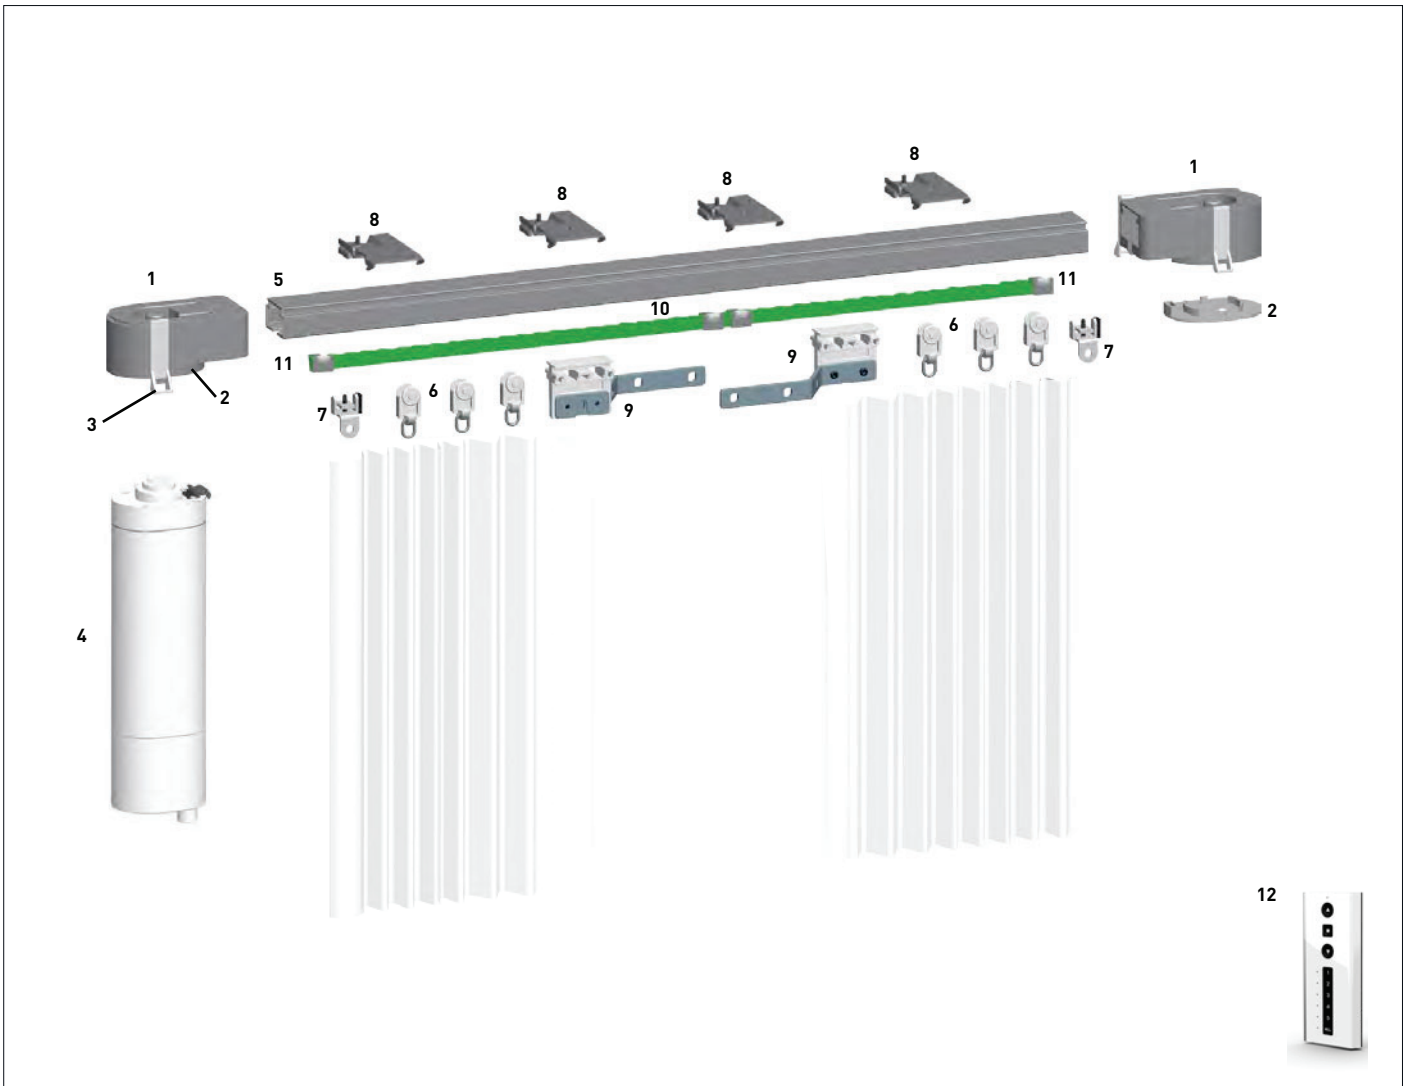

COLOUR RANGE

snow white

PRODUCT OPTIONS