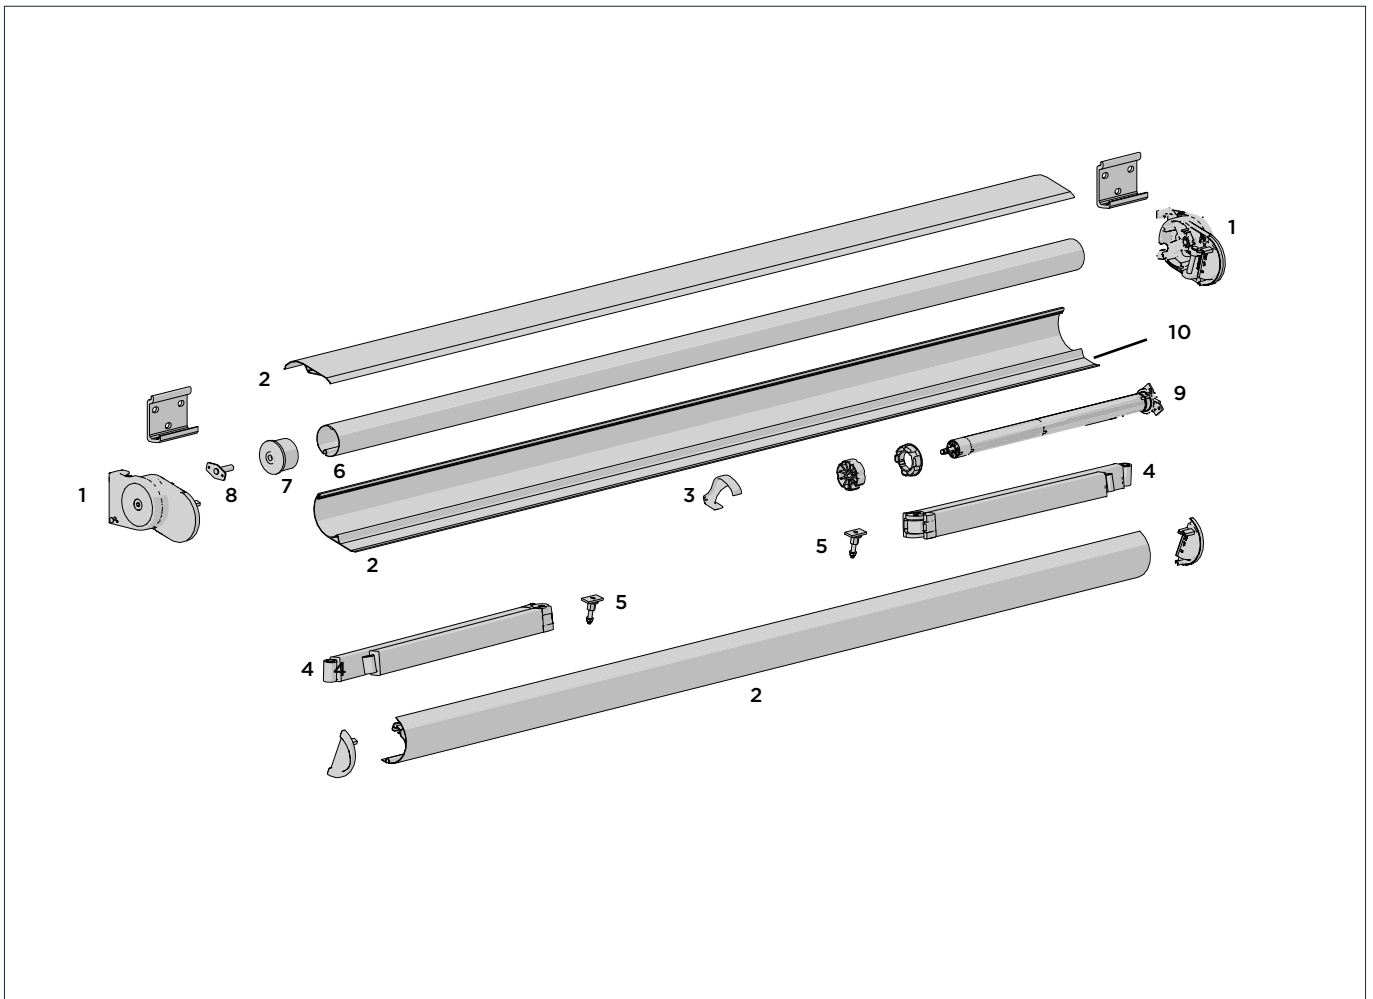

COLOUR RANGE

White

Graphite

SPECIFICATION

Max Size: 5m x 3m

PRODUCT OPTIONS

CONTROL OPTIONS