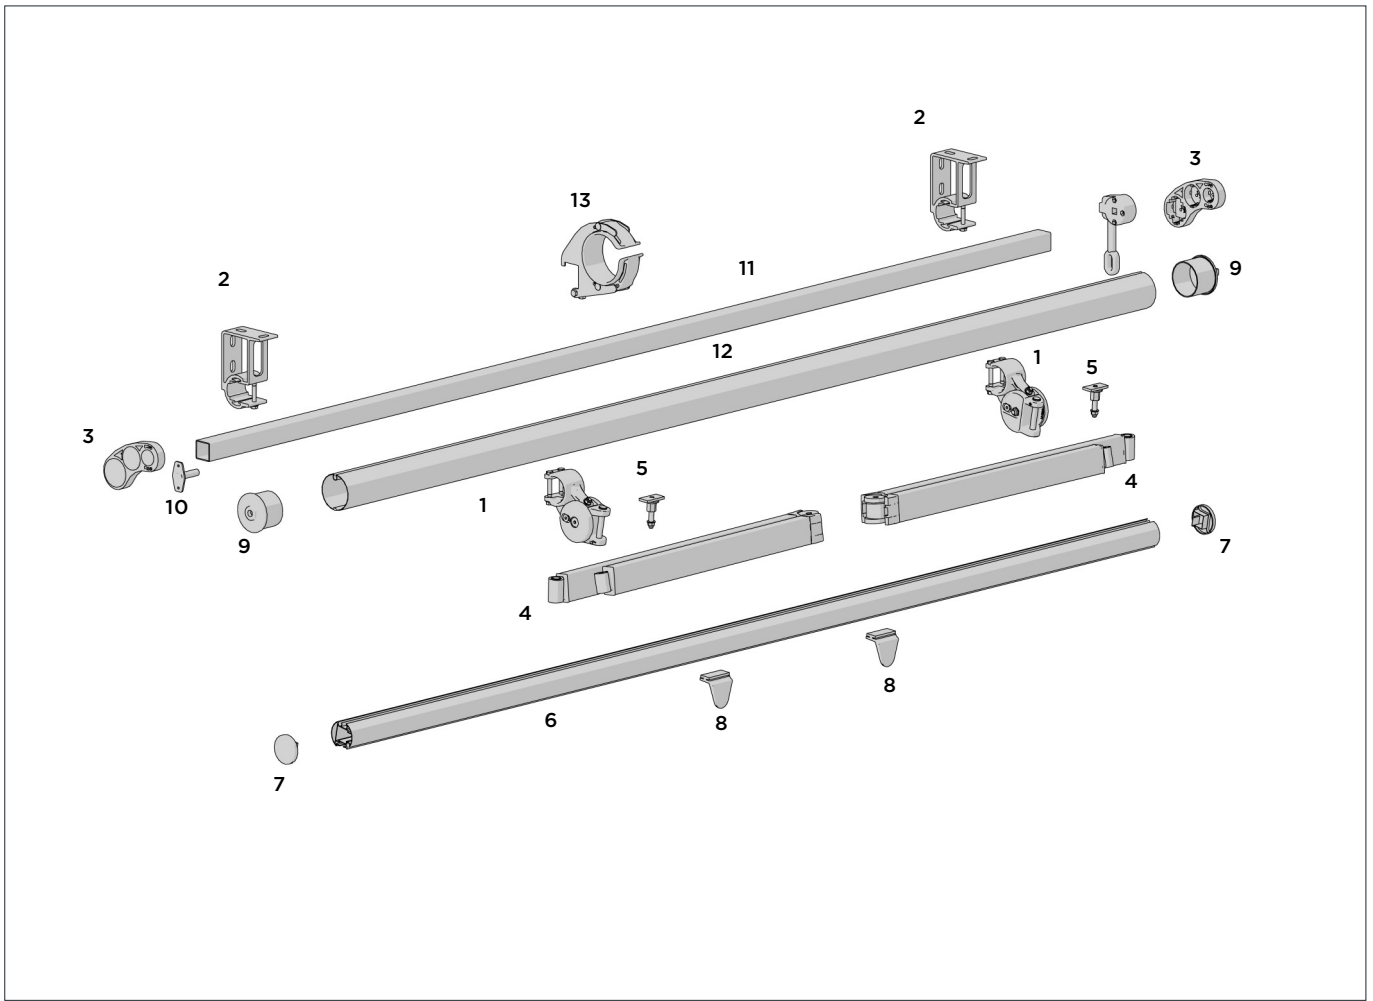

COLOUR RANGE

SPECIFICATION

Max Size: 7m x 3m

PRODUCT OPTIONS

CONTROL OPTIONS