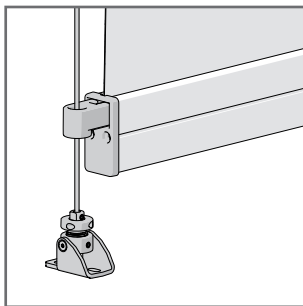

COLOUR RANGE

Pure White 069
Surfmist 068
Classic Cream 295
Paper Bark 425
Woodland Grey 352
Monument 057
Black 050

System Options

Wire Guide

SYSTEM	TOP HARDWARE				TUBES				CONTROLS			WEIGHT BARS		
	BOX 120	BOX 160	BOX 190	OPEN	78MM	110MM	130MM	160MM	SPRING	CRANK	MOTOR	F56	F72	PIVOT
ZIPSCREEN	✓	✓	✓	✓	✓	✓	✓		✓	✓	✓	✓	✓	
WIRE GUIDE	✓	✓	✓	✓	✓	✓	✓	✓		✓	✓	✓	✓	
STRAIGHT DROP	✓	✓	✓	✓	✓	✓	✓	✓		✓	✓	✓	✓	
PIVOT ARM	✓			✓	✓					✓	✓			✓