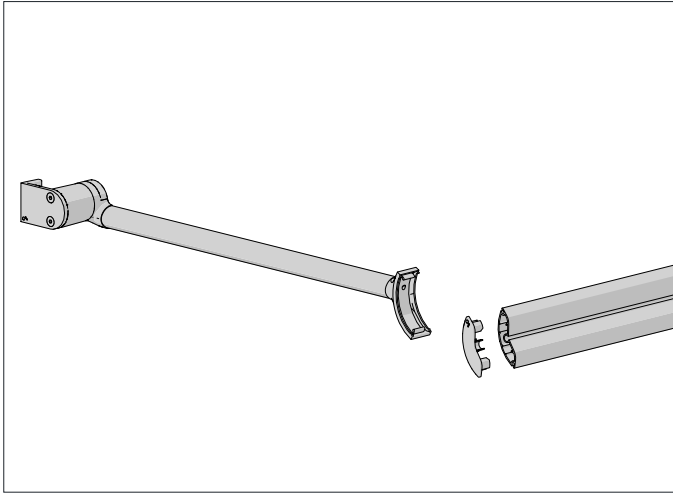

PIVOT ARM

WIRE GUIDE 3.2MM

PIVOT ARMS- 1.6M
1 Pair = 2 Arms

1

CODE.	AW05-0701-xxx160
PACK.	1 Pair = 2 Arms

COLOUR. Pure White 069, Black 050
USE WITH. Pivot Arm Terminal Bar

WIRE GUIDE TOP SADDLE TERMINAL KIT
+ Spring

1

CODE.	RE24-4004-010032
PACK.	8 | 200 Sets

COLOUR. Stainless Steel 010
USE WITH. Brackets, Dome Stud Terminal

PIVOT ARM TERMINAL BAR
5m Length

2

TYPE.	Mill	Colours
CODE.	RE29-0102-000500	RE29-0102-xxx500
PACK.	1 | 10 Lengths	1 | 10 Lengths

COLOUR. Pure White 069, Black 050
USE WITH. Pivot Arms

SWAGED DOME STUD TERMINAL
+ 4.2 Metre Wire

2a

CODE.	RE24-1312-009420
PACK.	4 | 40 Pcs

COLOUR. Polished Stainless Steel 009
USE WITH. Wire Guide Top Terminal, Wire Guide Top Bracket, tensioning spring

PIVOT ARM COVER CAP FOR TERMINAL BAR

3

CODE.	AW05-0801-xxx000
PACK.	1 | 10 Sets

COLOUR. Pure White 064, Black 050
USE WITH. Pivot Arm Terminal Bar

DOME HEAD TERMINAL
3.2mm Wire

2b

CODE.	RE24-1312-009002
PACK.	20 | 200 Pcs

COLOUR. Polished Stainless Steel 009
USE WITH. 3.2mm Wire Tensioning Guide, Crimping Die

WIRE TENSIONING GUIDE - 3.2MM
Thread:1 x 19 | 1 Roll = 50Mts

2c

CODE.	RB91-3602-010032
PACK.	50 | 300 Metres

COLOUR. Natural Stainless Steel 010
USE WITH. Dome Head Terminal

BOTTOM WIRE GUIDE SWIVEL BRACKET
Floor/Face Fix

3

CODE.	RE24-2205-009000
PACK.	4 | 200 Sets

COLOUR. Polished Stainless Steel 009
USE WITH. 3.2mm Wire