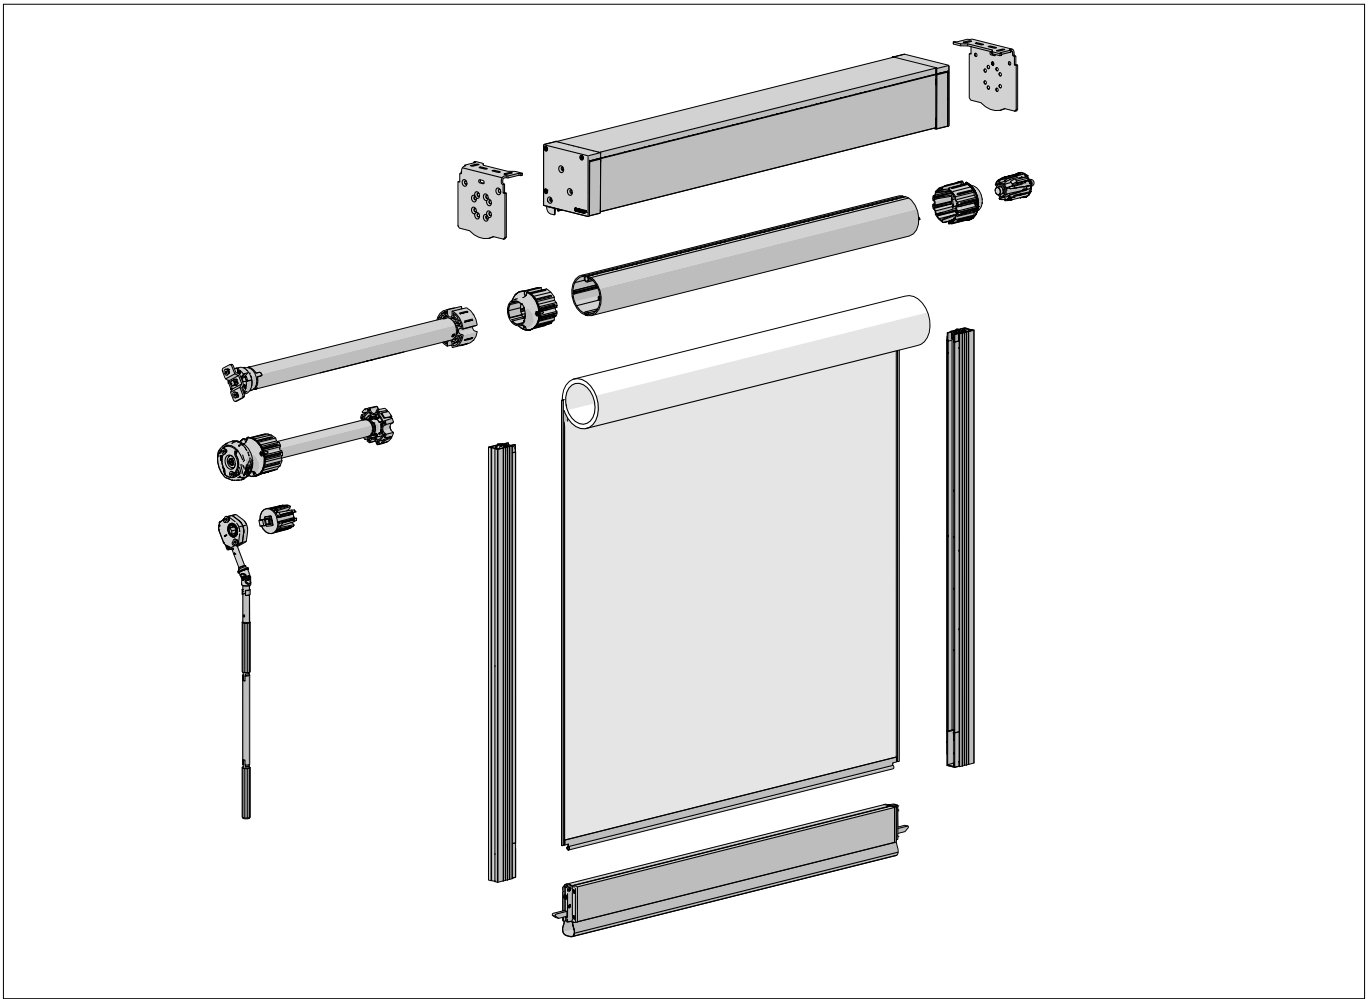

OUTDOORS

SECTION 1 CORE HARDWARE

Box Cassettes	122
Open Brackets	124
Controls	125
Tubes	127
Weight Bars	129

SECTION 2 SIDE GUIDE OPTIONS

Zipscreen	131
Pivot Arm	132
Wire Guide	132

SECTION 3 SUPPORT

Optional Accessories	134
Spare Parts	135
Marketing Items	136