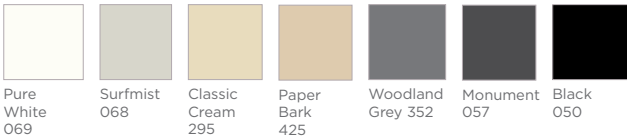

COLOUR RANGE

Pure White 069
Surfmist 068
Classic Cream 295
Paper Bark 425
Woodland Grey 352
Monument 057
Black 050

System Options