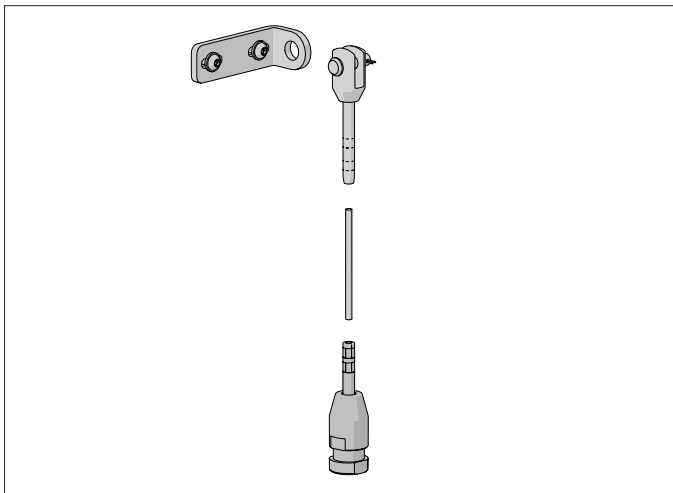

THREADED STUD TERMINAL
+ nut & washer

6

CODE.	RE24-1401-009040
PACK.	2 | 40 Sets

COLOUR. Polished Stainless Steel 009
USE WITH. 4mm Tensioning Cable, Wall Mounting L Bracket.

WALL MOUNTING L BRACKET - LH AND RH SET
90 x 38mm

7

CODE.	RE24-2301-009090
PACK.	1 | 40 Pairs

COLOUR. Polished Stainless Steel 009
USE WITH. Threaded Stud Terminal

BOX 190 WIRE GUIDE ADAPTOR PLATE
+ screws

1a

CODE.	RB80-0481-012000
PACK.	2 | 100 Sets

COLOUR. Stainless Steel 012
USE WITH. Box 190 End Plate Set, Fork Terminal

ZAMAK ADAPTOR SPACER

8

CODE.	RB80-0411-025050
PACK.	1 | 20 Pcs

COLOUR. Zinc Plated 025
USE WITH. Zamak Adaptor in Box 190 & Recess Brackets

MOTOR EXTREME WIRE GUIDE BRACKET ADAPTOR KIT
Top / Face Fix

1b

TYPE.	Zinc plated	Colours - refer below
CODE.	RB80-0476-025100	RB80-0476-xxx100
PACK.	1 | 20 Sets	1 | 20 Sets

COLOUR. Black 050, Pure White 069
USE WITH. Extreme Bracket Set - Top/Face Fix

SWAGE FORK TERMINAL
4mm stainless steel wire

2

CODE.	RE24-1314-009400
PACK.	2 | 40 Pcs

COLOUR. Polished Stainless Steel 009
USE WITH. Extreme Bracket Set - Top/Face Fix, Wire Guide Cable

WIRE GUIDE TENSIONING CABLE 4MM
50Lm Roll

3

TYPE.	Plain	Clear PVC Coated
CODE.	RB91-3602-006040	RB91-3602-006041
PACK.	50 | 300 Metres	50 | 300 Metres

COLOUR. Stainless Steel 006
USE WITH. Flat Head Stud & Swage Fork Terminals, F72 Weight Bar End Cap

TENSIONING BRACKET & FLAT HEAD STUD TERMINAL
4mm stainless steel wire

4

CODE.	RE24-2601-009040
PACK.	2 | 40 Sets

COLOUR. Polished Stainless Steel 009
USE WITH. 4mm Wire Guide Cable

TENSION SPRING
14.5 I.D. x 23.5 O.D x 50mm

5

CODE.	RE24-9101-009050
PACK.	2 | 500 Pcs

COLOUR. Polished Stainless Steel 009
USE WITH. Threaded Stud Terminal, Wall Mounting L Bracket