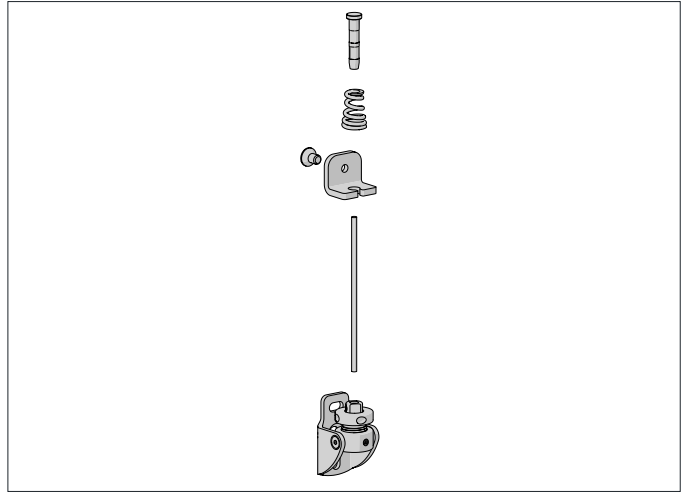

PIVOT ARM

WIRE GUIDE 3.2MM

PIVOT ARMS- 1.6M
1 Pair = 2 Arms

1

CODE.	AW05-0701-xxx160
PACK.	1 Pair = 2 Arms

COLOUR. Pure White 069, Black 050
USE WITH. Pivot Arm Terminal Bar

WIRE GUIDE TOP SADDLE TERMINAL KIT
+ Spring

1

CODE.	RE24-4004-010032
PACK.	8 | 200 Sets

COLOUR. Stainless Steel 010
USE WITH. Brackets, Dome Stud Terminal

PIVOT ARM TERMINAL BAR
5m Length

2

TYPE.	Mill	Colours
CODE.	RE29-0102-000500	RE29-0102-xxx500
PACK.	1 | 10 Lengths	1 | 10 Lengths

COLOUR. Pure White 069, Black 050
USE WITH. Pivot Arms

SWAGED DOME STUD TERMINAL
+ 4.2 Metre Wire

2a

CODE.	RE24-1312-009420
PACK.	4 | 40 Pcs

COLOUR. Polished Stainless Steel 009
USE WITH. Wire Guide Top Terminal, Wire Guide Top Bracket, tensioning spring

PIVOT ARM COVER CAP FOR TERMINAL BAR

3

CODE.	AW05-0801-xxx000
PACK.	1 | 10 Sets

COLOUR. Pure White 064, Black 050
USE WITH. Pivot Arm Terminal Bar

DOME HEAD TERMINAL
3.2mm Wire

2b

CODE.	RE24-1312-009002
PACK.	20 | 200 Pcs

COLOUR. Polished Stainless Steel 009
USE WITH. 3.2mm Wire Tensioning Guide, Crimping Die

WIRE TENSIONING GUIDE - 3.2MM
Thread:1 x 19 | 1 Roll = 50Mts

2c

CODE.	RB91-3602-010032
PACK.	50 | 300 Metres

COLOUR. Natural Stainless Steel 010
USE WITH. Dome Head Terminal

BOTTOM WIRE GUIDE SWIVEL BRACKET
Floor/Face Fix

3

CODE.	RE24-2205-009000
PACK.	4 | 200 Sets

COLOUR. Polished Stainless Steel 009
USE WITH. 3.2mm Wire