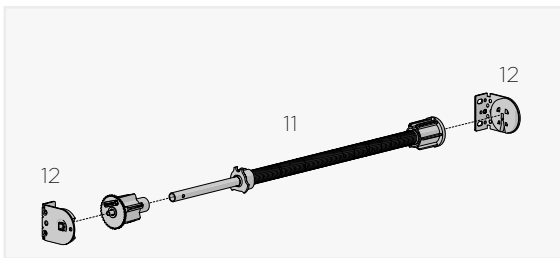

SPRING CONTROL