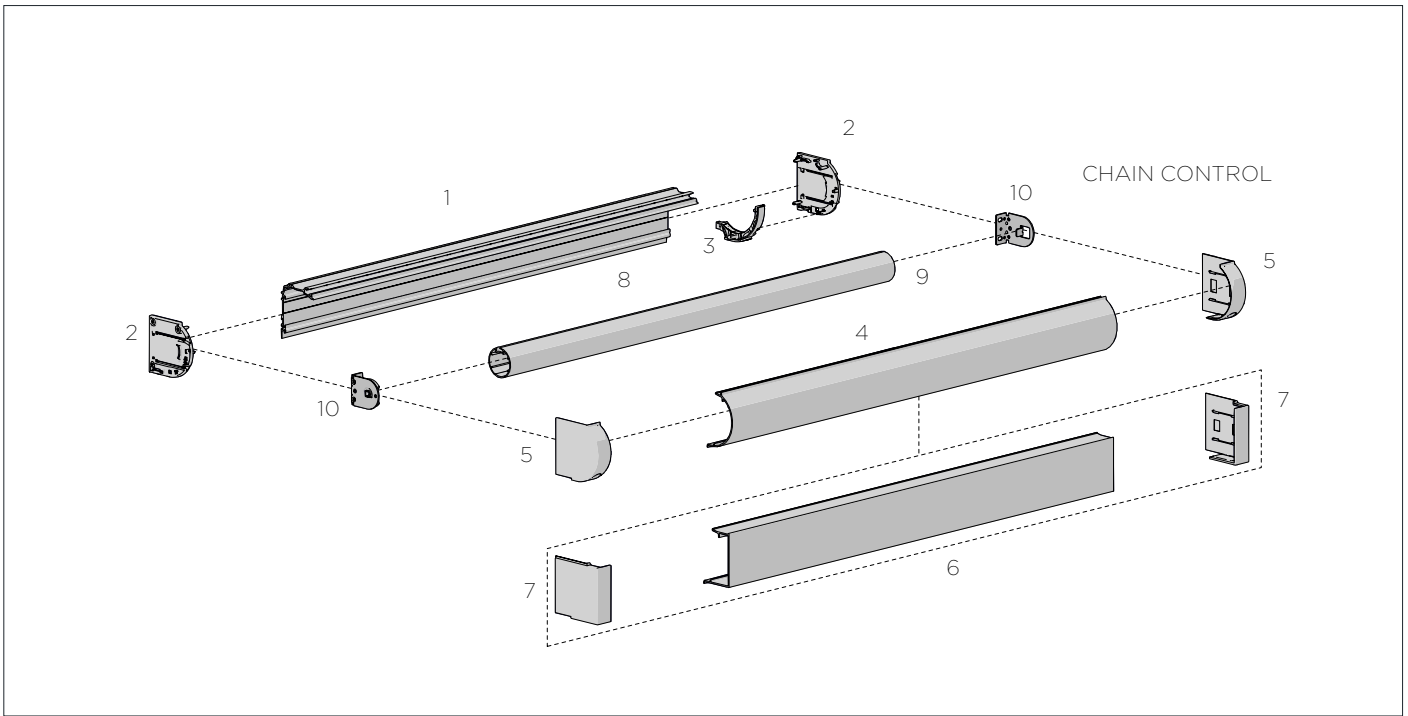

CASSETTE ROLLERS

SECTION 1	CF CASSETTE / FASCIA SUITE	
	CF 75	110
	CF 90	114
	CF 75/90 dim-OUT	120
SECTION 2	Z-LOCK	
	Box 100 z-LOCK	122
	Box 120 z-LOCK	126
SECTION 3	SKYLIGHTS	
	Box 100 & 120 Zipscreen Skylight	130