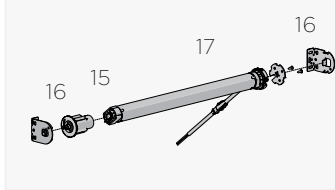

Automate Motor Control