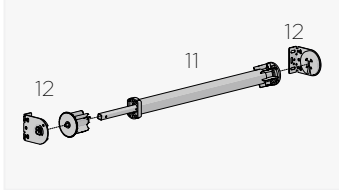

Spring Control