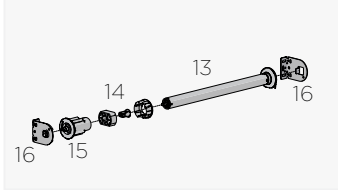

Automate Wirefree Control