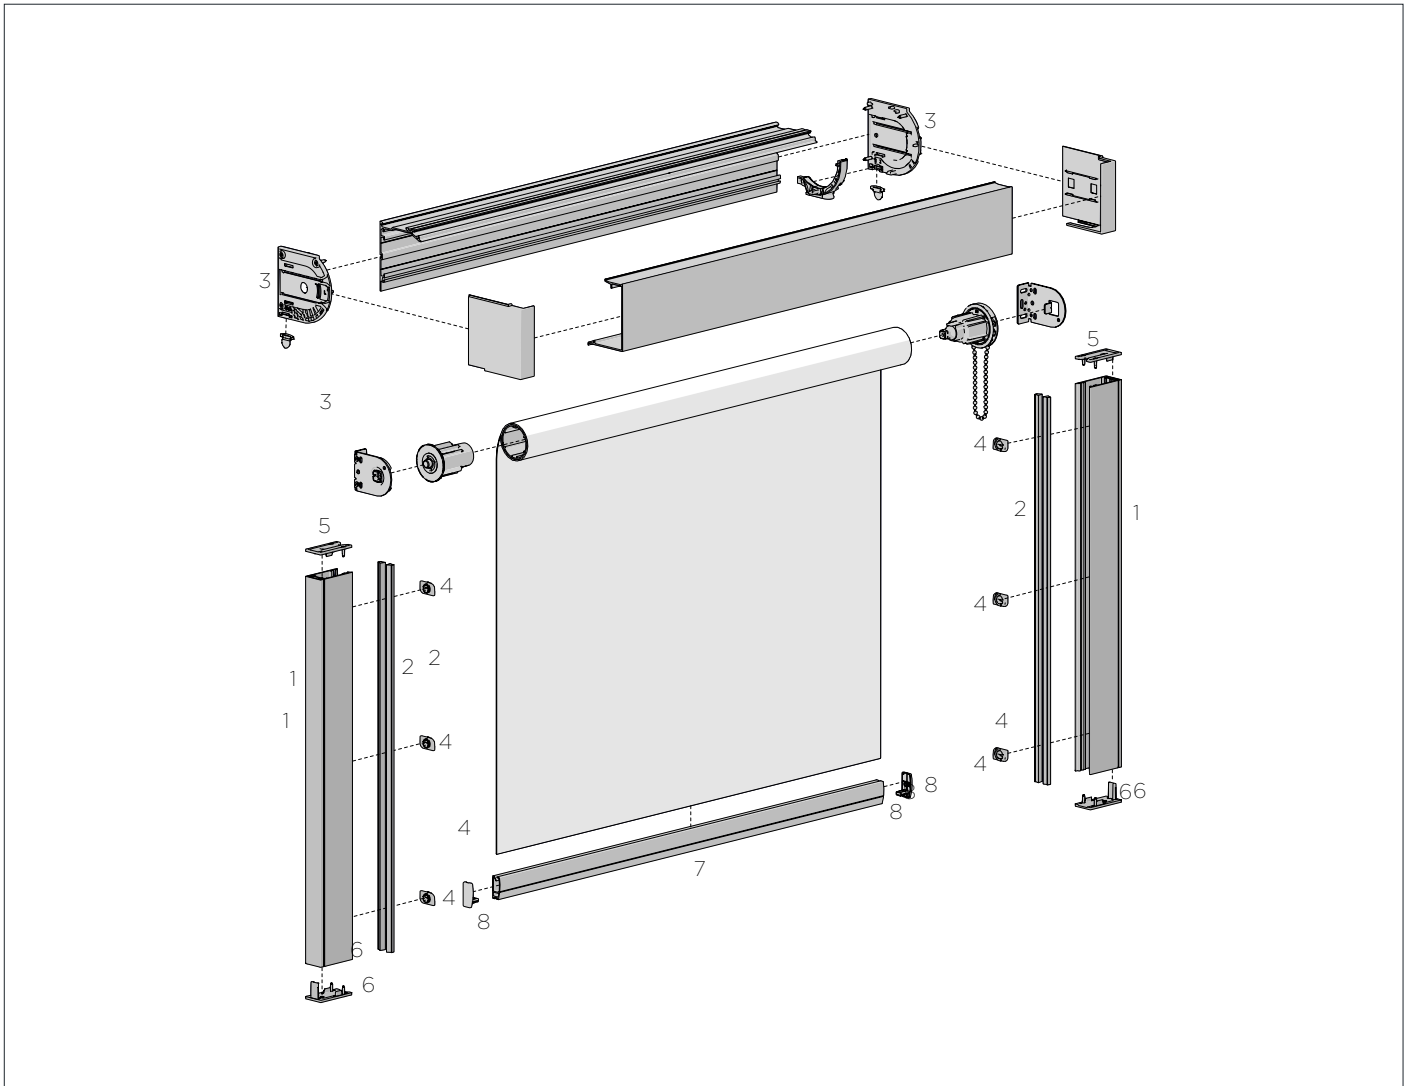

COLOUR RANGE

Bottom Rail Compatibility (Refer BK04 Section 4)

- D30 BOTTOM RAIL (shown above)
- FLAT BOTTOM RAIL
- F4115 HEAVY DUTY FLAT BOTTOM RAIL
- OVAL BOTTOM RAIL

PRODUCT OPTIONS

Easy-link [S40/45 ONLY] (for wider spans)