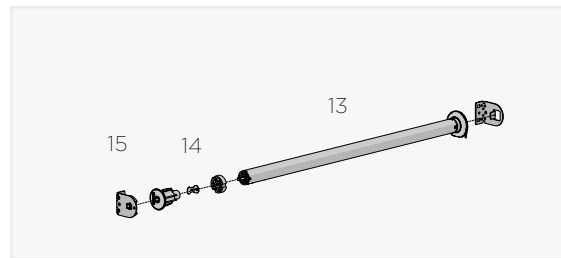

AUTOMATE WIREFREE MOTOR CONTROL