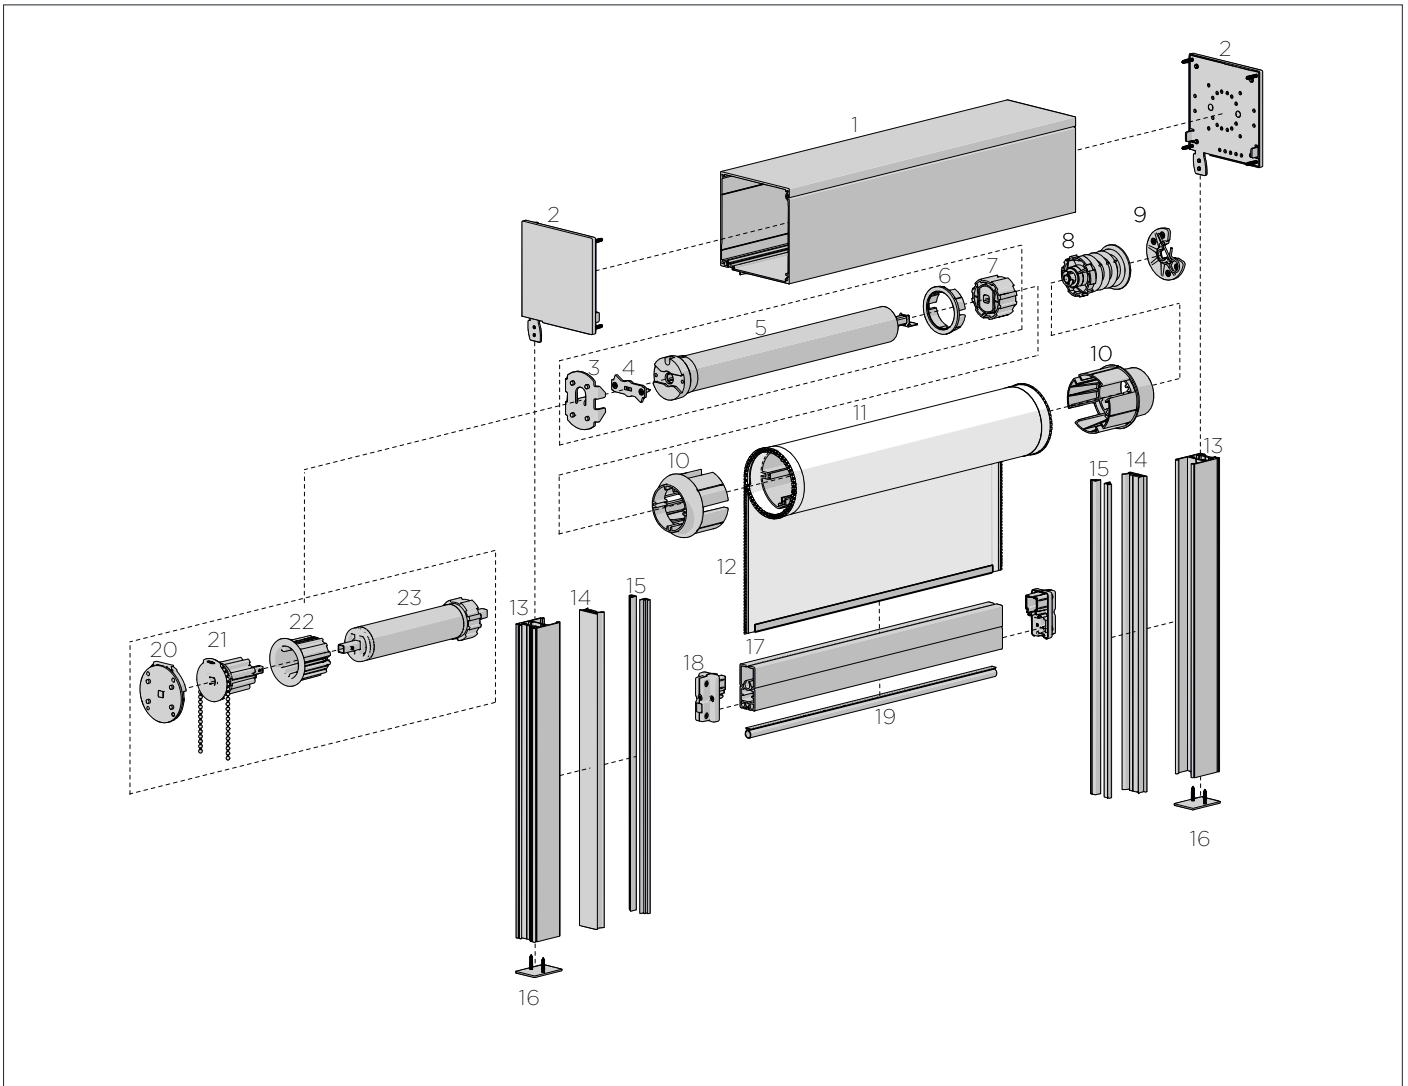

USE WITH. Automate Motors

COLOUR RANGE

mill finish

PRODUCT OPTIONS

Fixing Plates
(for face & side fixing)

BOX SQUARE 120 BACK
120 x120mm

PRICE.	
CODE.	SB01-1340-000580
PACK.	2 16 Lgths

COLOUR. mill only 000
USE WITH. BOX Square 120 Cover, End Plate Set