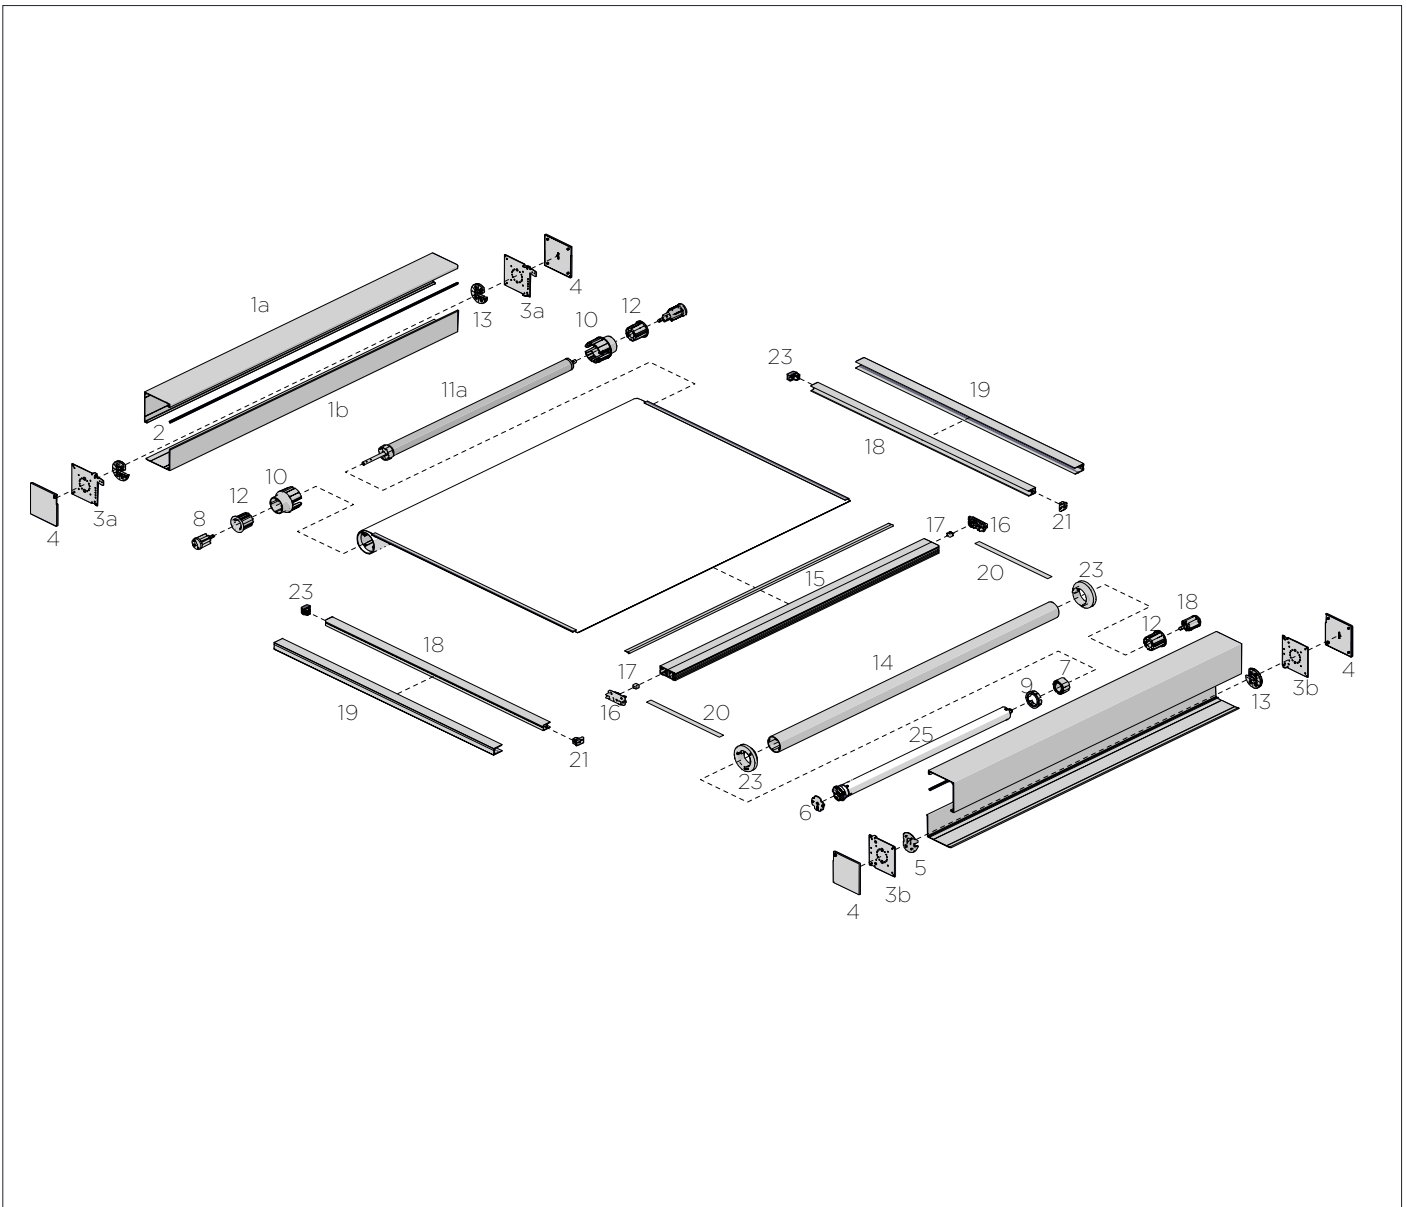

COLOUR RANGE

mill