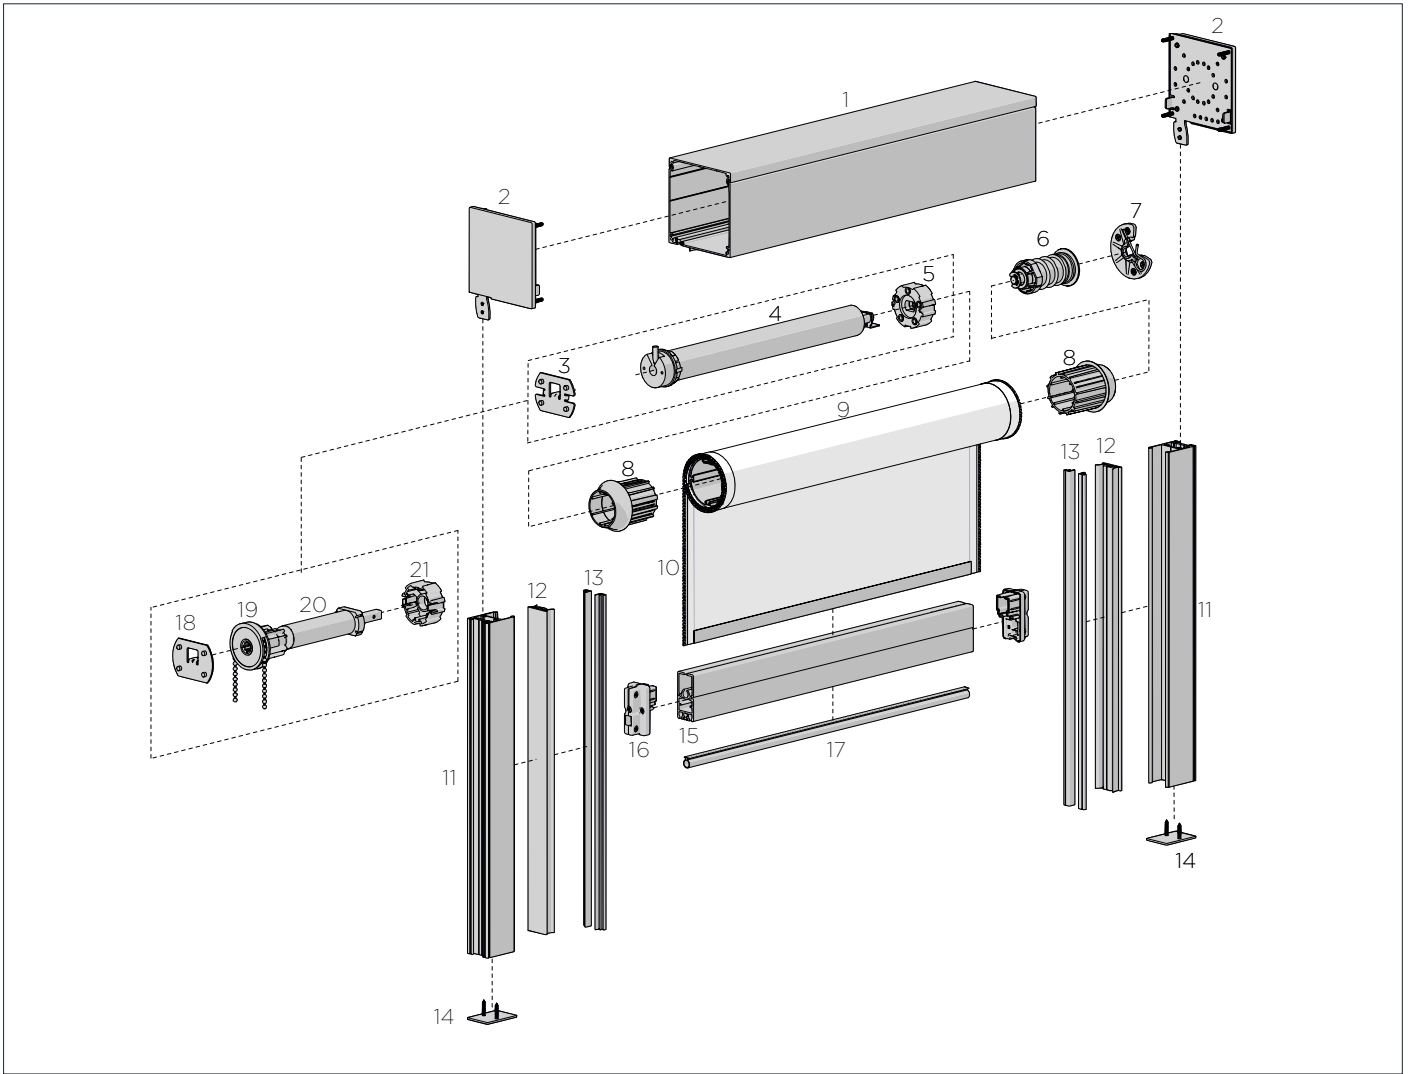

COLOUR RANGE

mill

PRODUCT OPTIONS