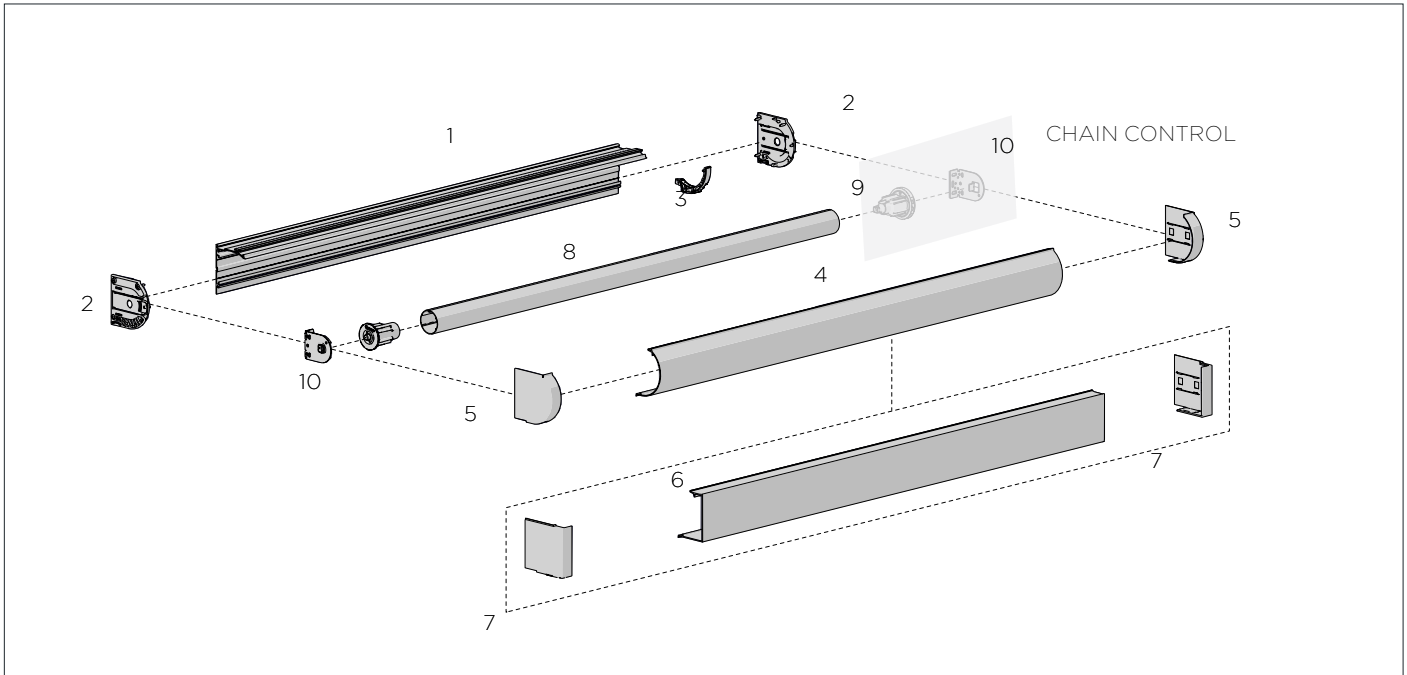

COLOUR RANGE

PRODUCT OPTIONS