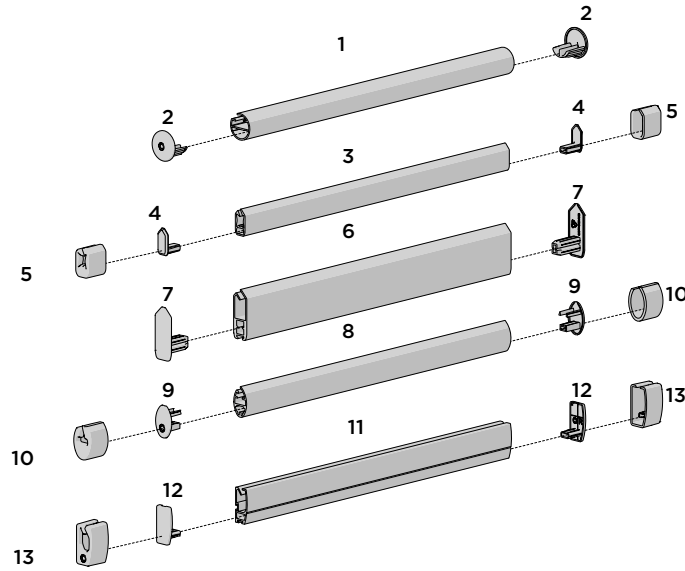

COLOUR RANGE

COMPONENTS

ROUND ALUMINIUM BOTTOM RAIL

22.0mm x 5.8mt Length

TYPE.	Nat Anodised	Colours - refer below
CODE.	RB91-1203-020580	RB91-1203-xxx580
PACK.	10 | 200 Lengths	10 | 200 Lengths

COLOUR. Black 050, Pure White 069, Sandstone 269
USE WITH. Spline - Flat 15mm, Round Slimline End Cap

FLAT ALUMINIUM BOTTOM RAIL

11.0 x 22.0mm x 4.8mt Length

TYPE.	Nat Anodised	Colours - refer below
CODE.	RB91-1205-020480	RB91-1205-xxx480
PACK.	10 | 320 Lengths	10 | 320 Lengths

COLOUR. Black 050, Pure White 069, Sandstone 269, Bone 280
USE WITH. Spline-Flat 10mm, Flat End Cap, Flat Side/WG End Cap, B/Rail Weight Rod

ROUND SLIMLINE BOTTOM RAIL END CAP

Universal

CODE.	RB91-2104-xxx022
PACK.	100 | 5000 Pcs

COLOUR. Black 050, Pure White 069, Sandstone 269, Silver Grey 338
USE WITH. Round Bottom Rail

FLAT BOTTOM RAIL END CAP

Universal

CODE.	RB91-2105-xxx001
PACK.	100 | 5000 Pcs

COLOUR. Black 050, Pure White 069, Sandstone 269, Bone 280, S/Grey 338
USE WITH. Flat Bottom Rail