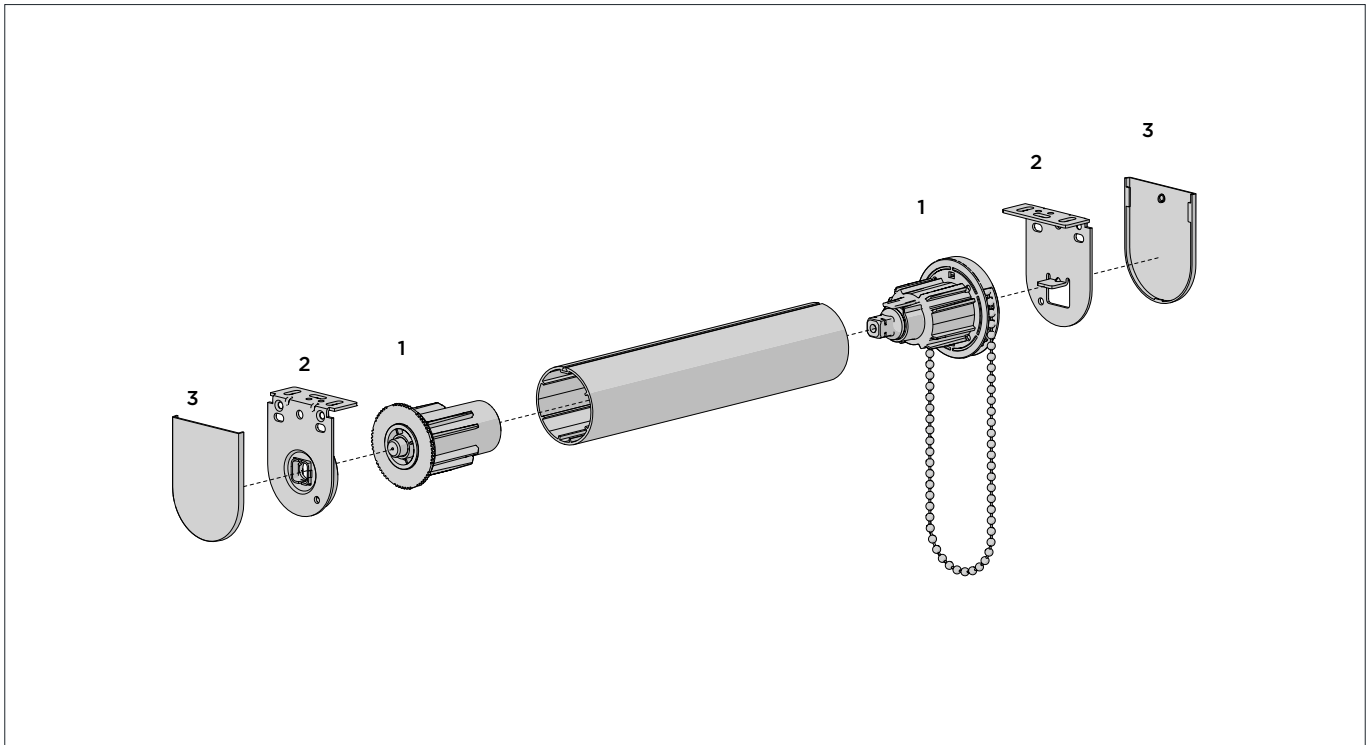

COLOUR RANGE

Pure white Sandstone Silver grey Black

TUBES:

- S45 Tube
- S60 Tube

PRODUCT OPTIONS

SPRING BOOSTER
(for lighter lifting)

DOUBLE BRACKETS
(dual brackets for day/night blinds)

STAINLESS STEEL LX BRACKETS

S45 - S60 ADAPTOR

SYSTEM UPGRADES

EASY-LINK™
(for wider spans)

FRS VALANCE 100 OR P95
(to conceal hardware)

CF CASSETTE /FASCIA 90
(for dim-out)

INTERNAL WIRE GUIDE
(for controlled stability)

MOUNTING RAIL
(for quick installation)