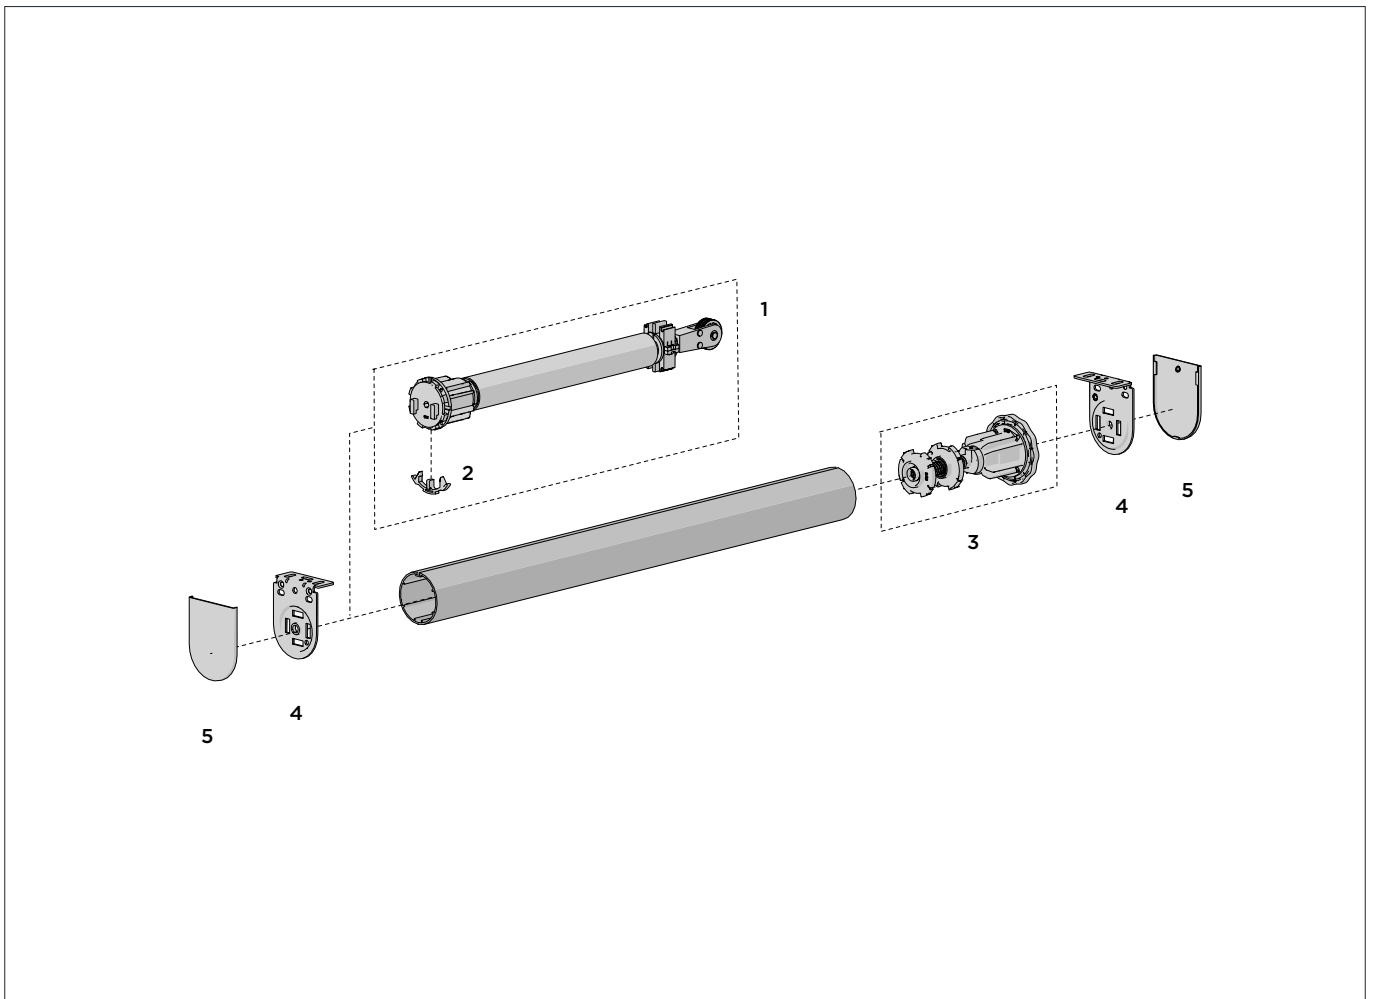

COLOUR RANGE

Pure white

TUBES:

- S45 Tube

SYSTEM UPGRADES

FRS VALANCE
100/120 OR P95

**CF CASSETTE/
FASCIA 90**

MOUNTING RAIL
(for quick installation)