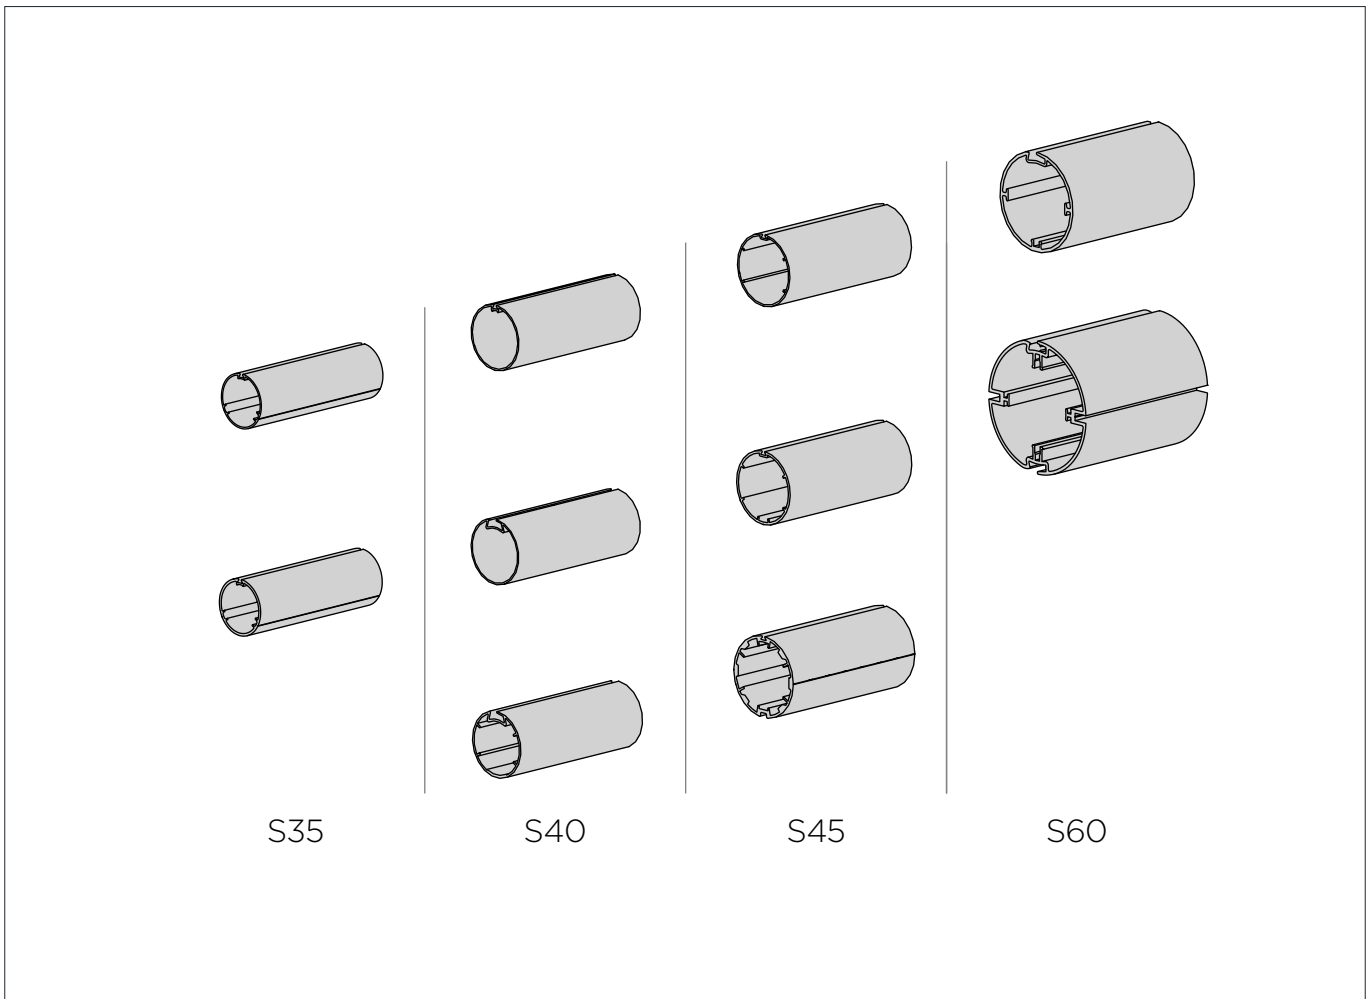

S35

S40

S45

S60

			TAPE		TUBE COMPATIBILITY												
			YES		NO		RB07/08	RB09	SL15	SL20 / G200	25MM MOTORS	28MM MOTORS	35MM MOTORS	45MM MOTORS	SPRING	ESA	RB10
			CARTON	BULK	CARTON	BULK											
S35	STANDARD	T-SPLINE	✓			✓				✓				✓			
	HEAVY DUTY	T-SPLINE	✓			✓				✓				✓			
S40	39 SPLINE	FLAT SPLINE			✓	✓								✓			
	STANDARD	T-SPLINE		✓	✓	✓		✓		✓				✓			
	HEAVY DUTY	FLAT SPLINE			✓	✓								✓			
S45	LIGHT	T-SPLINE	✓	✓	✓	✓	✓	✓		✓	✓	✓		✓	✓		
	STANDARD	T-SPLINE	✓	✓	✓	✓	✓	✓		✓	✓	✓		✓	✓		
	HEAVY DUTY	T-SPLINE	✓	✓	✓	✓	✓			✓	✓	✓		✓	✓		
S60	STANDARD 3.6M	FLAT SPLINE	✓				✓						✓	✓			✓
	STANDARD 5.8M	FLAT SPLINE	✓		✓		✓						✓	✓			✓
	HEAVY DUTY 4.8M	FLAT SPLINE	✓										✓				✓