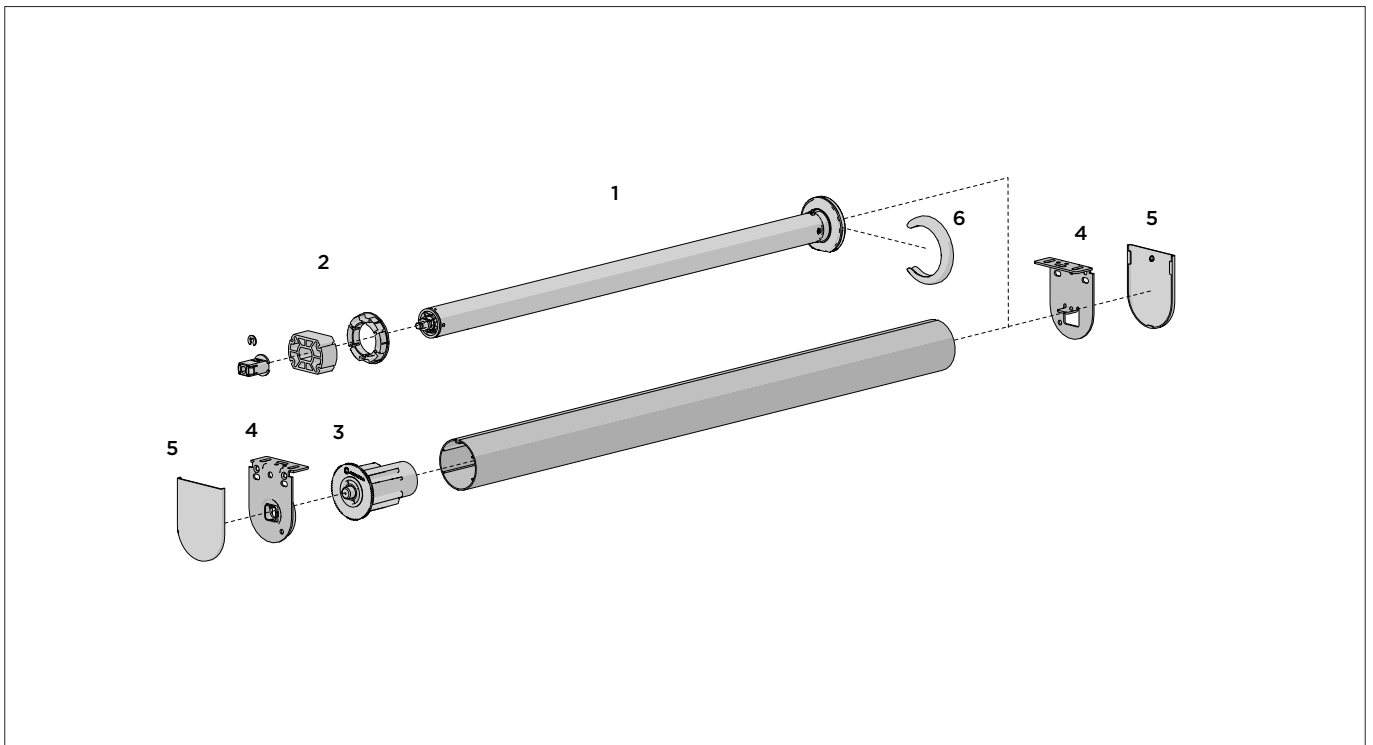

COLOUR RANGE

TUBES:

- S45 Tube
- S60 Tube

PRODUCT OPTIONS

DOUBLE BRACKETS
(dual brackets for day/night blinds)

S45 - S60 ADAPTOR
(For 35mm Motor)

AUTOMATE SOLAR PANEL
(energy efficient solution)

AUTOMATE HUB

AUTOMATE CONTROLS

SYSTEM UPGRADES

EASY-LINK™
(for wider spans)

FRS VALANCE100 OR P95
(to conceal hardware)

CF CASSETTE /FASCIA 90
(for dim-out)

INTERNAL WIRE GUIDE
(For controlled stability)

MOUNTING RAIL
(for quick installation)