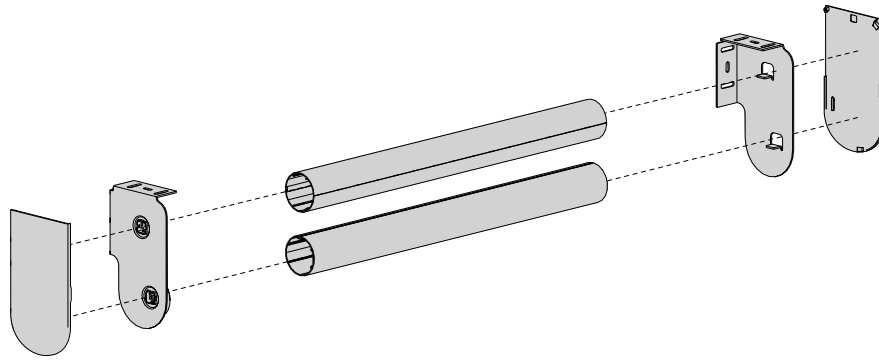

COLOUR RANGE

White Sandstone Silvergrey Black

RB08

SLIM PROFILE DOUBLE BRACKET - TOP FRONT
12mm tongue

TYPE.	LH control	RH control
CODE.	RB08-8395-xxx148	RB08-8396-xxx148
PACK.	5 | 40 Pairs	5 | 40 Pairs

COLOUR. Black 050, Pure White 069, Sandstone 269, Silver Grey 338
USE WITH. RB07 & RB08 Chain Winders

RB09

RB09 SLIM PROFILE DOUBLE BRACKET - TOP FRONT
12mm tongue

TYPE.	LH control	RH control
CODE.	RB09-8395-xxx148	RB09-8396-xxx148
PACK.	5 | 40 Pairs	5 | 40 Pairs

COLOUR. Black 050, Pure White 069, Sandstone 269, Silver Grey 338
USE WITH. RB09 Chain Winders

SLIM PROFILE DOUBLE BRACKET - TOP BACK
12mm tongue

TYPE.	LH control	RH control
CODE.	RB08-8397-xxx148	RB08-8398-xxx148
PACK.	5 | 40 Pairs	5 | 40 Pairs

COLOUR. Black 050, Pure White 069, Sandstone 269, Silver Grey 338
USE WITH. RB07 & RB08 Chain Winders

RB09 SLIM PROFILE DOUBLE BRACKET - TOP BACK
12mm tongue

TYPE.	LH control	RH control
CODE.	RB09-8397-xxx148	RB09-8398-xxx148
PACK.	5 | 40 Pairs	5 | 40 Pairs

COLOUR. Black 050, Pure White 069, Sandstone 269, Silver Grey 338
USE WITH. RB09 Chain Winders

SLIM PROFILE DOUBLE BRACKET COVER SET

CODE.	RB09-8401-xxx000
PACK.	5 | 40 Pairs

COLOUR. Black 050, Pure White 069, Sandstone 269, Silver Grey 338
USE WITH. Slim Profile Double Bracket

SLIM PROFILE DOUBLE BRACKET COVER SET

CODE.	RB09-8401-xxx000
PACK.	5 | 40 Pairs

COLOUR. Black 050, Pure White 069, Sandstone 269, Silver Grey 338
USE WITH. Slim Profile Double Bracket

SLIMLINE-X DOUBLE EASY-LOCK BRACKET | S40/S45
L/H & R/H control

SIZE.	100 x 115mm Proj.
CODE.	RB08-8380-xxx115
PACK.	5 | 60 Pairs

COLOUR. Black 050, Pure White 069, Sandstone 269, Silver Grey 338
USE WITH. RB07 & RB08 Chain Winders

RB09 SLIMLINE-X DOUBLE EASY-LOCK BRACKET | S45
LH & RH control

TYPE.	LH & RH - 115mm
CODE.	RB09-8380-xxx115
PACK.	5 | 60 Pairs

COLOUR. Black 050, Pure White 069, Sandstone 269, Silver Grey 338
USE WITH. RB09 Chain Winders

SQUARE-X DOUBLE EASY-LOCK BRACKET | S40/S45
Same side control

SIZE.	122 x 122mm proj.
CODE.	RB08-8384-xxx122
PACK.	5 | 60 Pairs

COLOUR. Black 050, Pure White 069, Sandstone 269, Silver Grey 338
USE WITH. RB07 & RB08 Chain Winders

RB09 SQUARE-X DOUBLE EASY-LOCK BRACKET | S45
Same side control

TYPE.	Same side - 122mm
CODE.	RB09-8384-xxx122
PACK.	5 | 60 Pairs

COLOUR. Black 050, Pure White 069, Sandstone 269, Silver Grey 338
USE WITH. RB09 Chain Winders