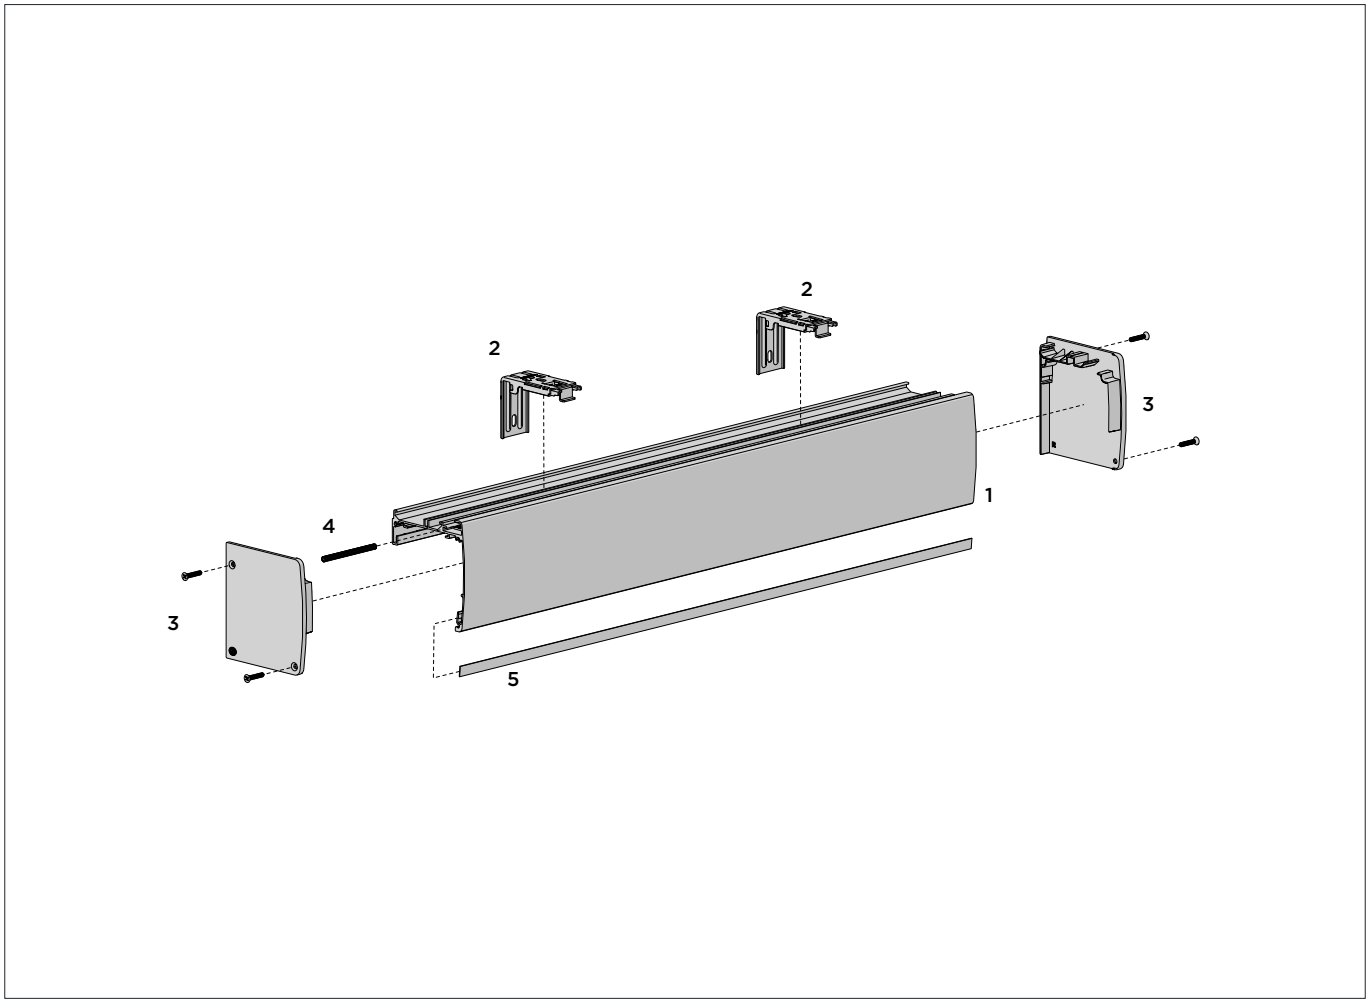

END PLATE SET
+ screws

14

TYPE.	FRS100	FRS120
CODE.	RB88-2102-025100	RB88-2122-025120
PACK.	10 500 Sets	10 500 Sets

COLOUR. Zinc Plated 025
USE WITH. Valance FRS100, Panel Glide & Vertical Systems, Corner Bracket Set