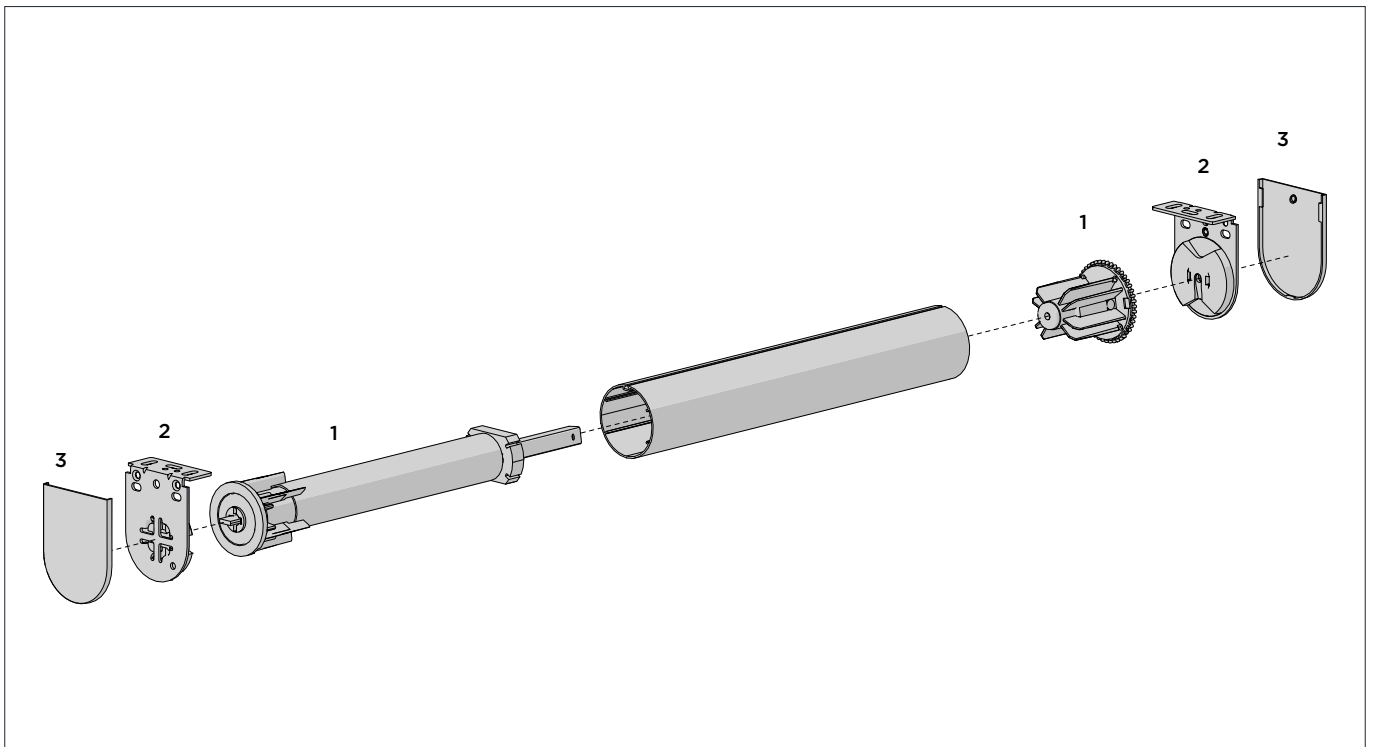

COLOUR. Silver Zinc Plated 025
USE WITH. Easy Spring Air Booster

COLOUR RANGE

Pure white

TUBES:

- S40 Tube
- S45 Tube

PRODUCT OPTIONS

DOUBLE BRACKETS

(dual brackets for day/night blinds)