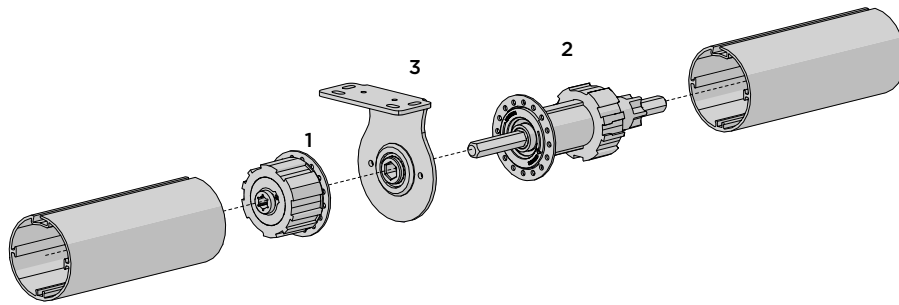

COLOUR RANGE

TUBES:

- S60 Tube

PRODUCT OPTIONS

DOUBLE BRACKETS
(dual brackets)

ADJUSTABLE BRACKETS
(for 5mm height adjust)

COMPATIBLE SYSTEMS

CHAIN CONTROL S60

MOTORISED S60