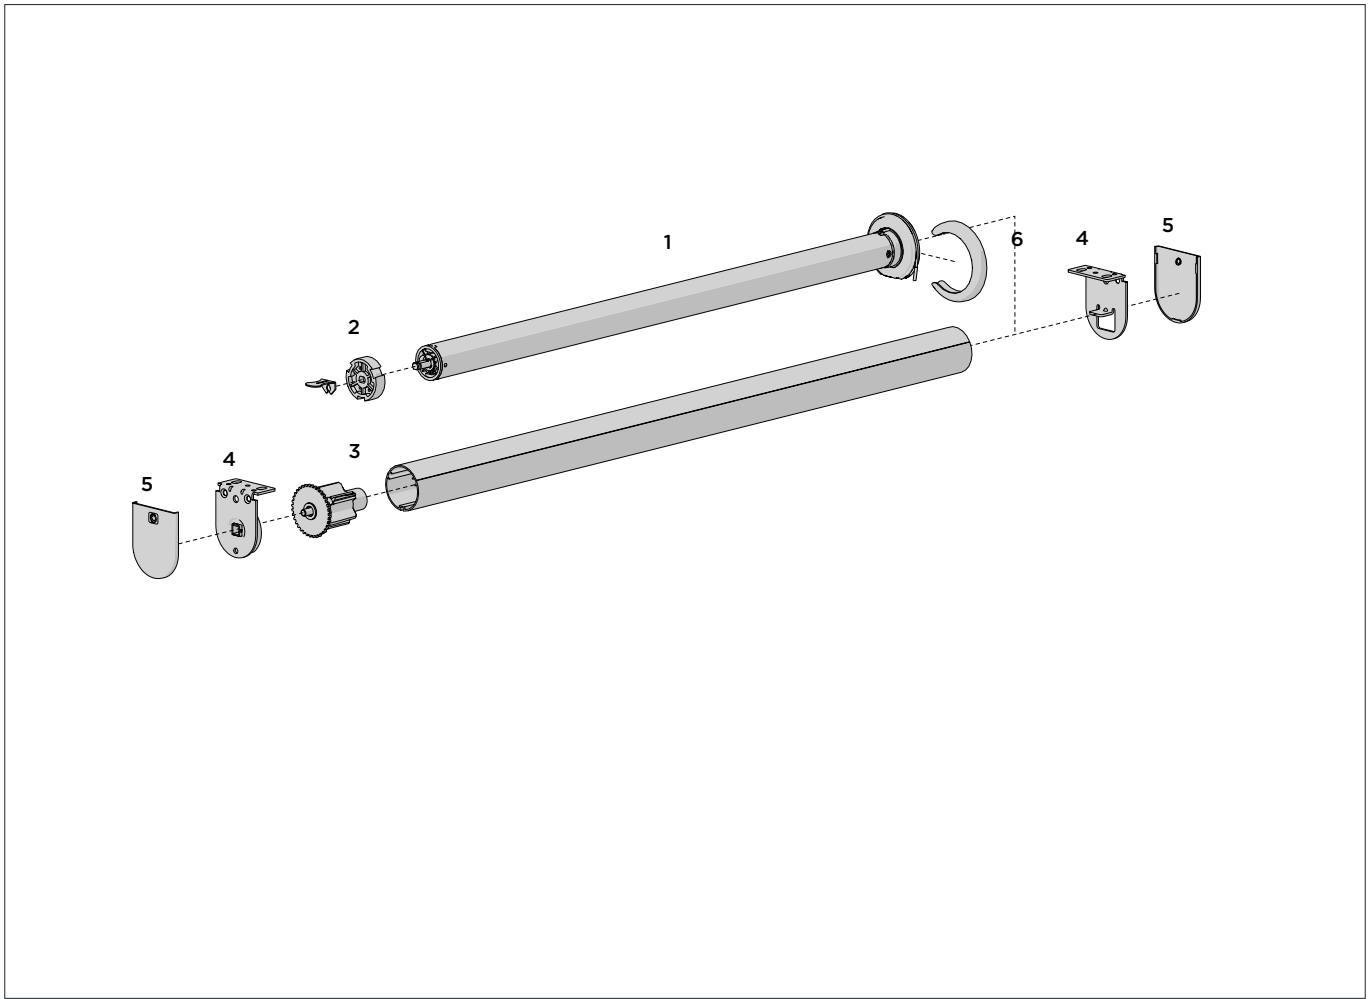

COLOUR RANGE

Pure white

TUBES:

- S35 Tube

PRODUCT OPTIONS

AUTOMATE SOLAR PANEL
(energy efficient solution)

AUTOMATE HUB

AUTOMATE CONTROLS

SYSTEM UPGRADES

CF CASSETTE /FASCIA 75
(for dim-out)

INTERNAL WIRE GUIDE
(for controlled stability)