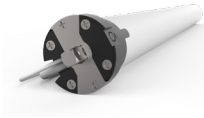

AUTOMATE | ARC FT MOTOR [Ø45/15NM/15RPM]

1a

With Clip

CODE.	MT01-1145-050001
PACK.	1 | 8 Pcs

COLOUR. Pure White 069
USE WITH. Aluminium Tube S60, Automate Drive & Crown Wheel