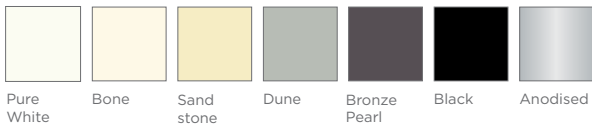

COLOUR RANGE

COMPONENTS

ROUND ALUMINIUM BOTTOM RAIL

22.0mm x 5.8mt Length

TYPE.	Nat Anodised	Colours - refer below
CODE.	RB91-1203-020580	RB91-1203-xxx580
PACK.	10 | 200 Lengths	10 | 200 Lengths

COLOUR. Black 050, Pure White 069, Sandstone 269
USE WITH. Spline - Flat 15mm, Round Slimline End Cap

FLAT ALUMINIUM BOTTOM RAIL

11.0 x 22.0mm x 4.8mt Length

TYPE.	Nat Anodised	Colours - refer below
CODE.	RB91-1205-020480	RB91-1205-xxx480
PACK.	10 | 320 Lengths	10 | 320 Lengths

COLOUR. Black 050, Pure White 069, Sandstone 269, Bone 280
USE WITH. Spline-Flat 10mm, Flat End Cap, Flat Side/WG End Cap, B/Rail Weight Rod

ROUND SLIMLINE BOTTOM RAIL END CAP

Universal

CODE.	RB91-2104-xxx022
PACK.	100 | 5000 Pcs

COLOUR. Black 050, Pure White 069, Sandstone 269, Silver Grey 338
USE WITH. Round Bottom Rail

FLAT BOTTOM RAIL END CAP

Universal

CODE.	RB91-2105-xxx001
PACK.	100 | 5000 Pcs

COLOUR. Black 050, Pure White 069, Sandstone 269, Bone 280, S/Grey 338
USE WITH. Flat Bottom Rail