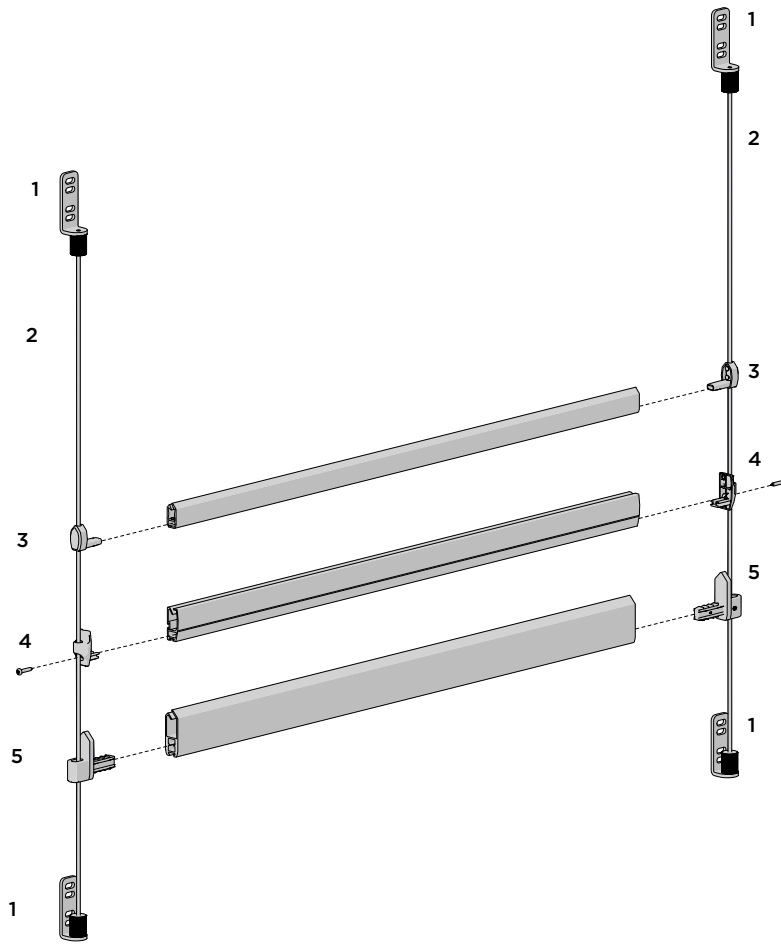

PRODUCT OPTIONS

WIRE STOPPER
(alternative floor fixing device)