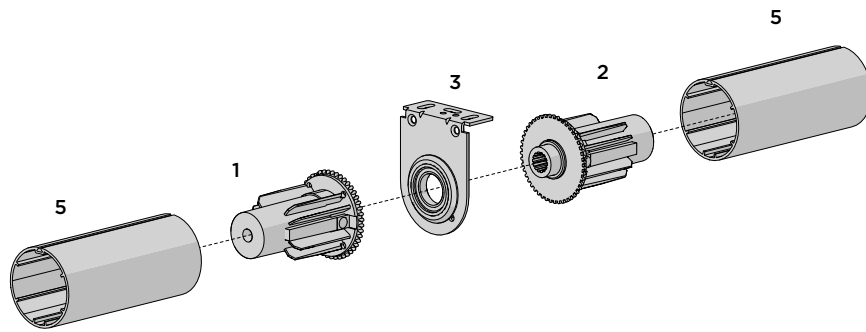

COLOUR RANGE

Pure White Sandstone Silvergrey Black

TUBES:

- S40 Tube
- S45 Tube

PRODUCT OPTIONS

UNI-JOINT

(for up to 90 degree linked blind installations)

DOUBLE BRACKETS