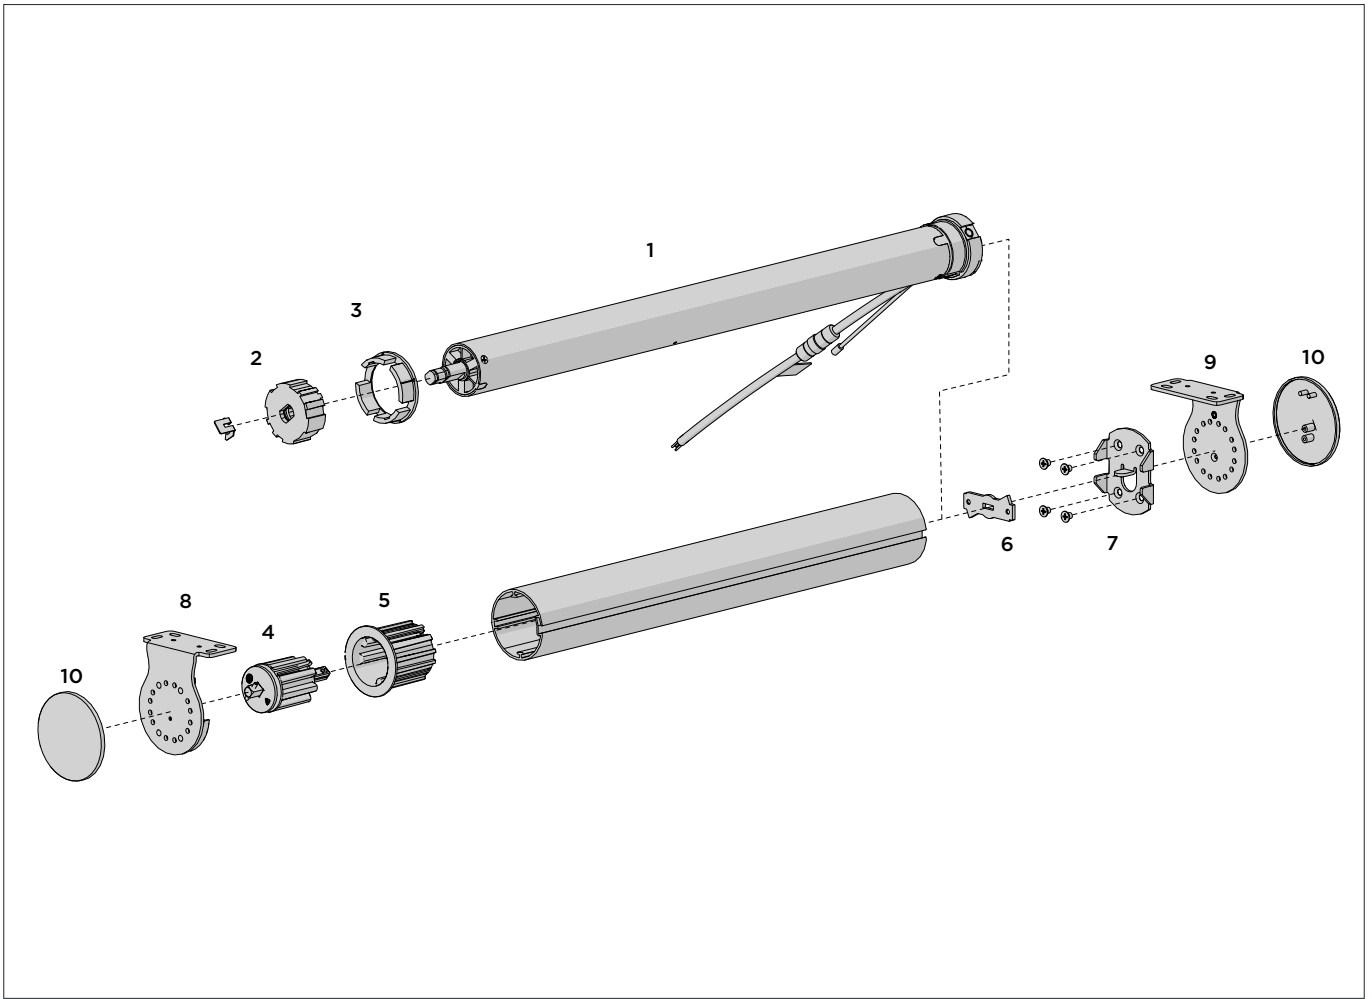

COLOUR RANGE

Pure white Black

TUBES:

- S60 Tube

PRODUCT OPTIONS

ADJUSTABLE BRACKETS
(idle end alternative & 5mm height adjustment)

VERTICALLY ADJUSTABLE
ROTATE

DOUBLE BRACKETS
(dual brackets for day/night blinds)