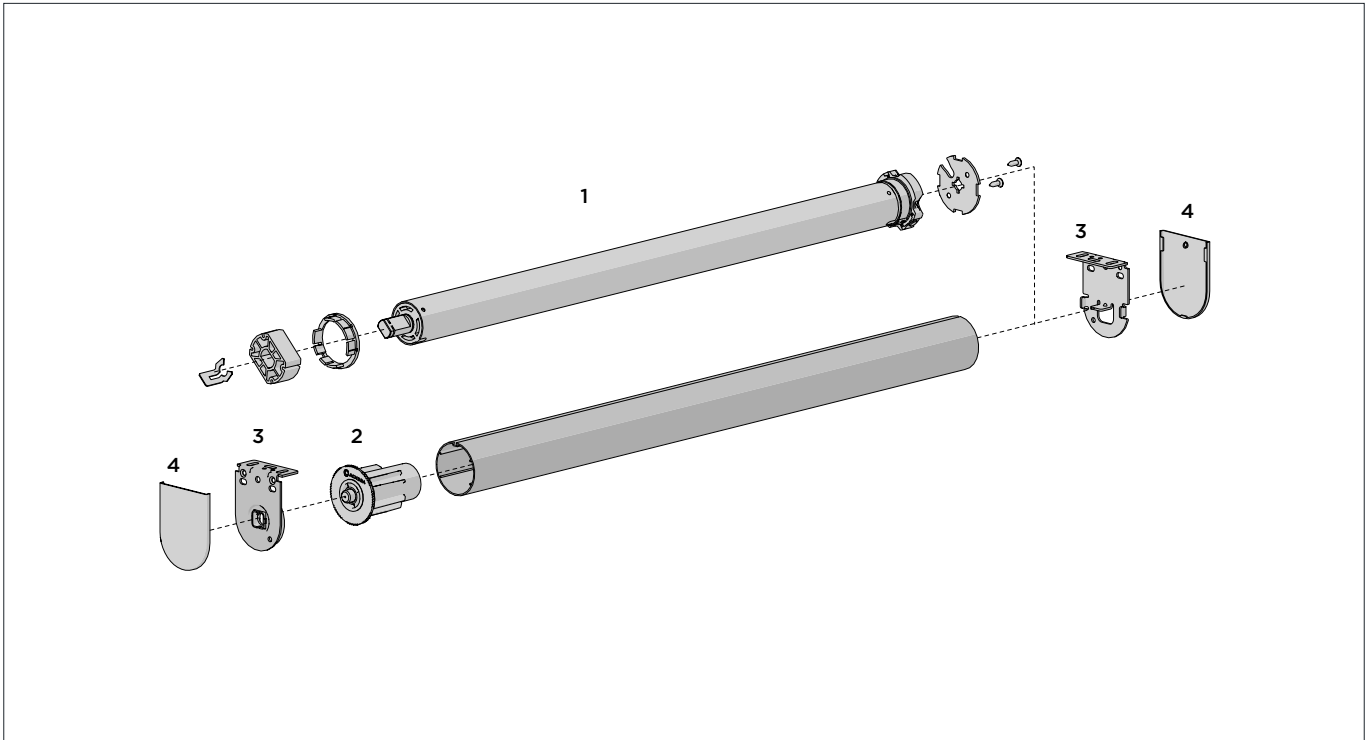

COLOUR RANGE	TUBES:
Pure white Sandstone Silver grey Black	• S45 Tube • S60 Tube

PRODUCT OPTIONS

HD BRACKET ADAPTOR (For Commercial Applications)	S45 - S60 ADAPTOR	DOUBLE BRACKETS (dual brackets for day/night blinds)	AUTOMATE HUB	AUTOMATE CONTROLS

SYSTEM UPGRADES

EASY-LINK™ (for wider spans)	FRS VALANCE 100 OR P95 (to conceal hardware)	CF CASSETTE /FASCIA 90 (for dim-out)	INTERNAL WIRE GUIDE (for controlled stability)	MOUNTING RAIL (for quick installation)