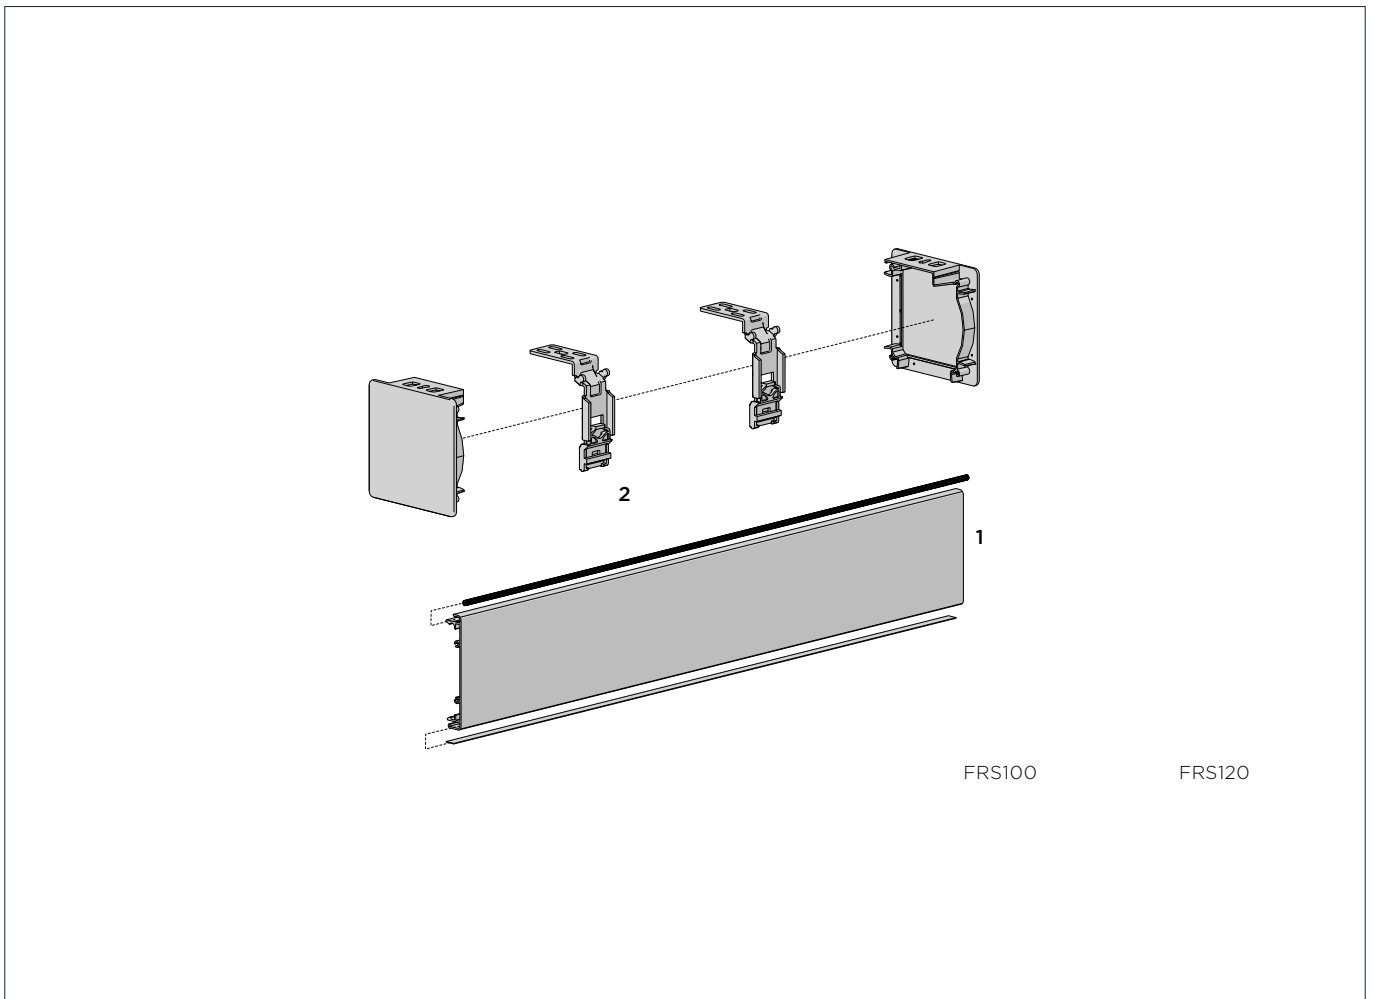

COLOUR RANGE

White Anodised Black

PRODUCT OPTIONS

CENTRE SUPPORT BRACKET

(for additional support on wider width)

CORNER RETURN SET

(for additional side cover)

COMPATIBLE SYSTEMS