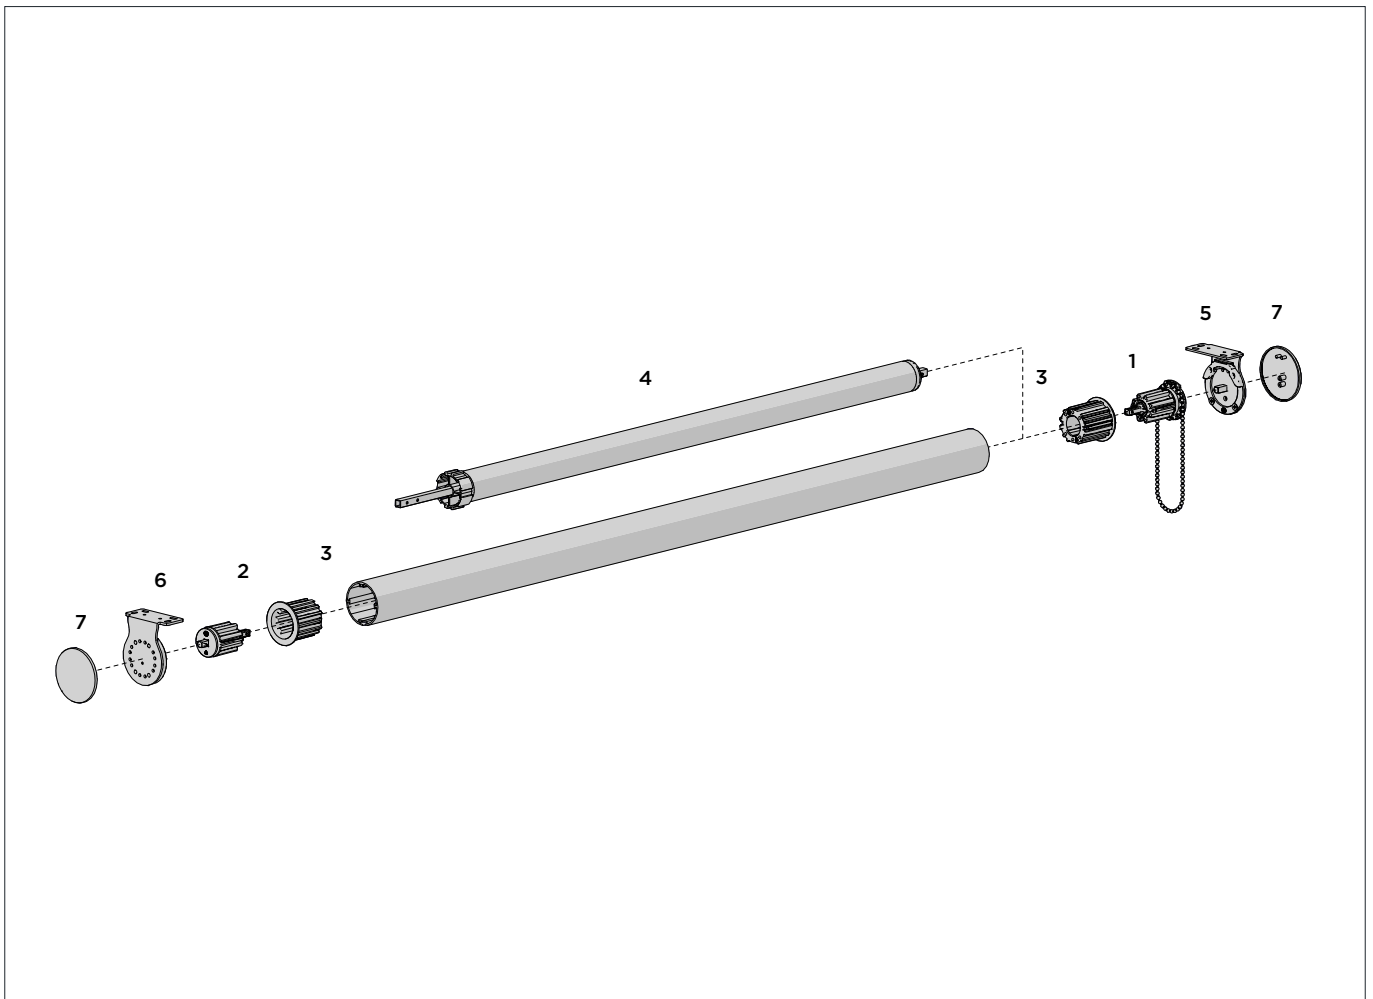

COLOUR RANGE

Pure white Black

TUBES:

- S60 Tube

SYSTEM UPGRADES

MULTI-LINK
(for wider spans)

FRS VALANCE 120
(to conceal hardware)

SQUARE BOX 120
(for dim-out)