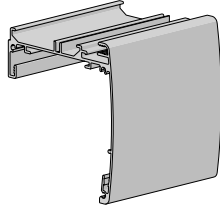

COLOUR RANGE

COMPATIBLE SYSTEMS

P95 - BASE 50
5.8 Metre Length

1

TYPE.	Mill Finish	Nat Anodised	Colours - refer below
CODE.	RB88-0150-000580	RB88-0150-020580	RB88-0150-xxx580
PACK.	4 32 Lengths	4 32 Lengths	4 32 Lengths