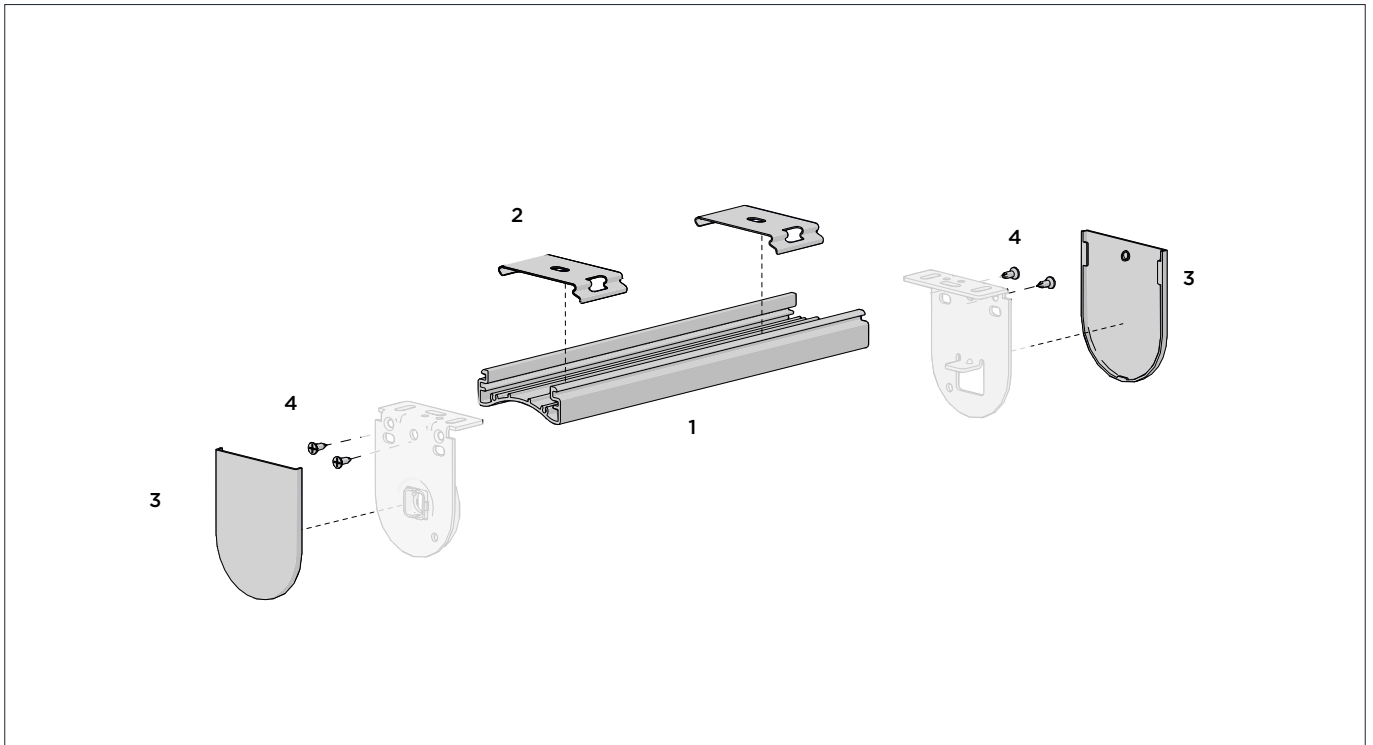

TENSIONING WIRE STOPPER + ADJUSTER

6

Face/Wall Fix

TYPE.	Steel
CODE.	SS31-3101-020000
PACK.	10 100 Sets

COLOUR. Bright Silver Gloss 020
 USE WITH. Wire Guide Tensioning Cable

COLOUR RANGE

Pure White

COMPONENTS