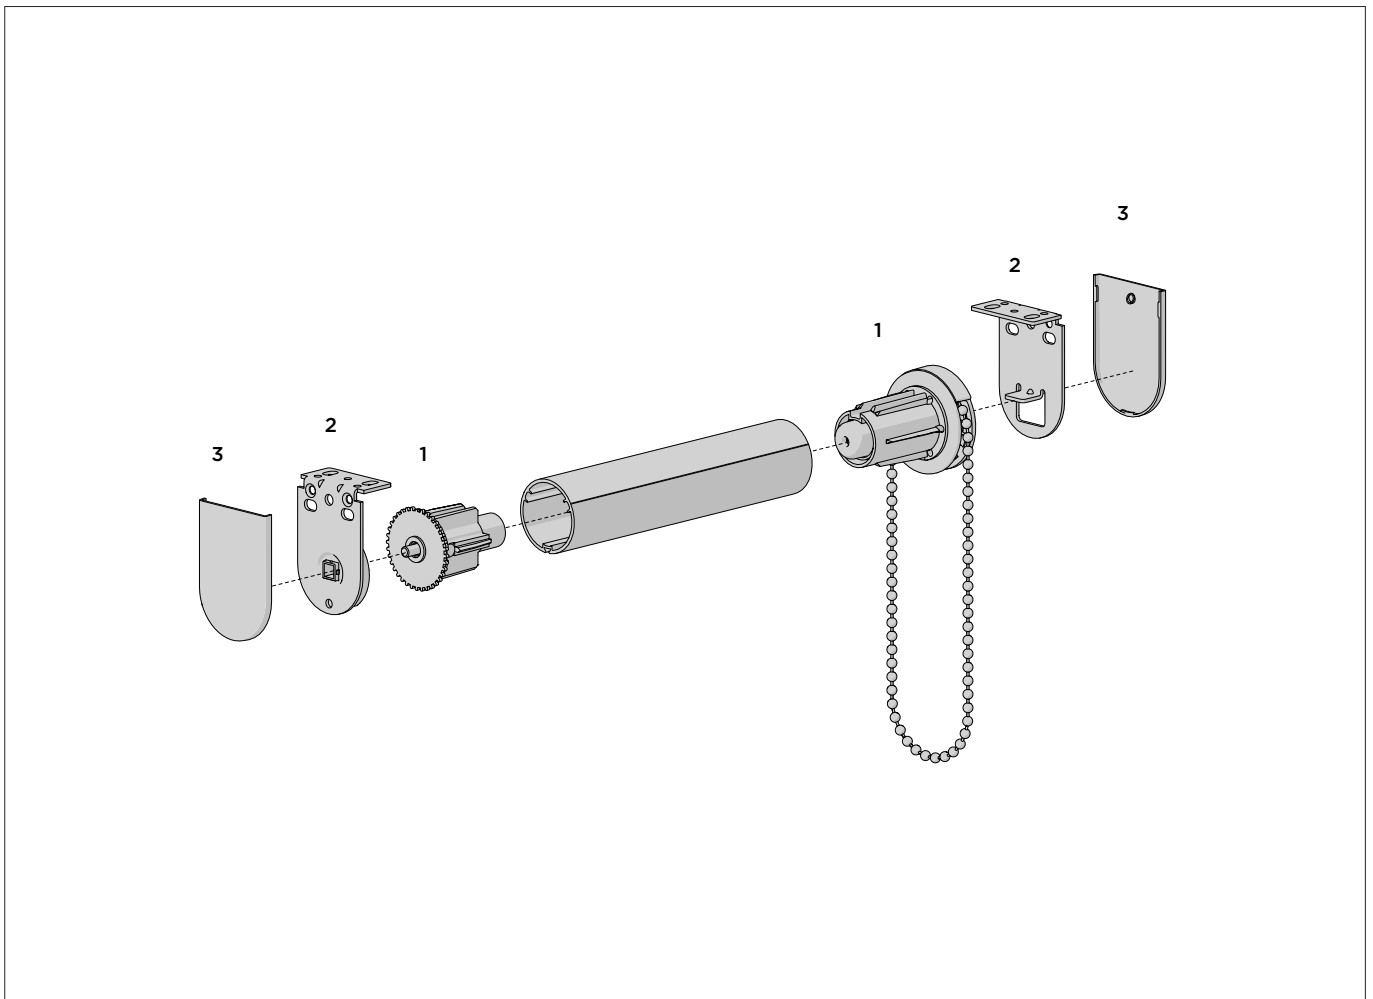

ROLLERS

SECTION 1	SMALL	
	Chain Control	52
	Motorised Automate Wirefree	54
SECTION 2	MEDIUM	
	RB09 Chain Control	56
	RB08 Chain Control	58
	Automate Wirefree	60
	Automate E6 & M6	64
	Easy Spring Air	66
	Spring Booster	68
SECTION 3	LARGE	
	RB10 Chain Control	70
	Motorised Automate	72
SECTION 4	SYSTEM UPGRADES	
	Double Brackets	76
	Easy-Link S40/45	78
	Multi-Link S60	80
	FRS Valance 100/120	82
	P95	84
	Internal Wire Guide	86
	Mounting Rail	88
SECTION 5	BOTTOM RAILS & ACCESSORIES	
SECTION 6	TUBES & ACCESSORIES	
SECTION 7	CHAINS & ACCESSORIES	