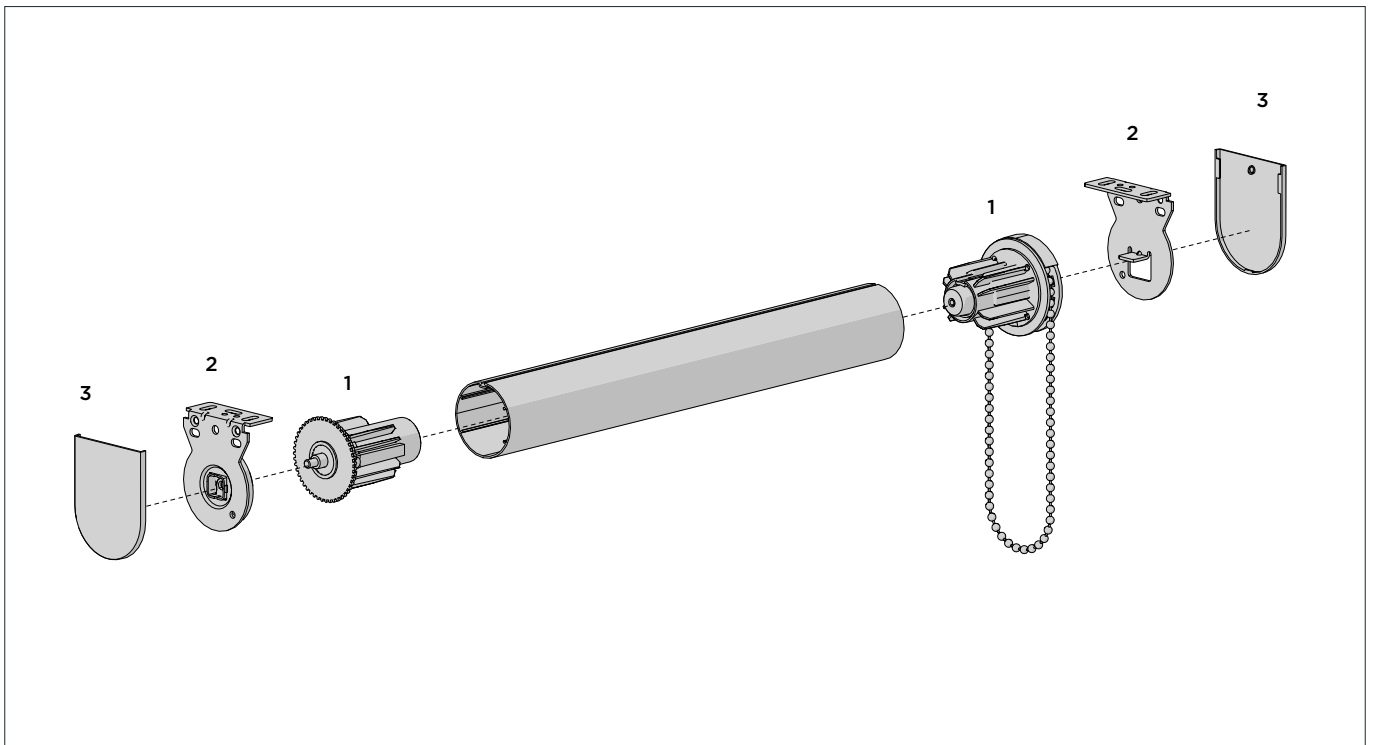

COLOUR RANGE

TUBES:

- S40 Tube
- S45 Tube

PRODUCT OPTIONS

SPRING BOOSTER
(for lighter lifting)

DOUBLE BRACKETS
(dual brackets for day/night blinds)

HD BRACKET ADAPTOR
(For Commercial applications)

SYSTEM UPGRADES

EASY-LINK™
(for wider spans)

FRS VALANCE OR P95
(to conceal hardware)

CF CASSETTE /FASCIA 90
(for dim-out)

INTERNAL WIRE GUIDE
(for controlled stability)

MOUNTING RAIL
(for quick installation)