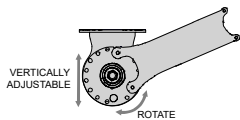

TUBES:

- S60 Tube

PRODUCT OPTIONS

DOUBLE BRACKETS
(dual brackets)

ADJUSTABLE BRACKETS
(for 5mm height adjust)

COMPATIBLE SYSTEMS

CHAIN CONTROL S60

MOTORISED S60