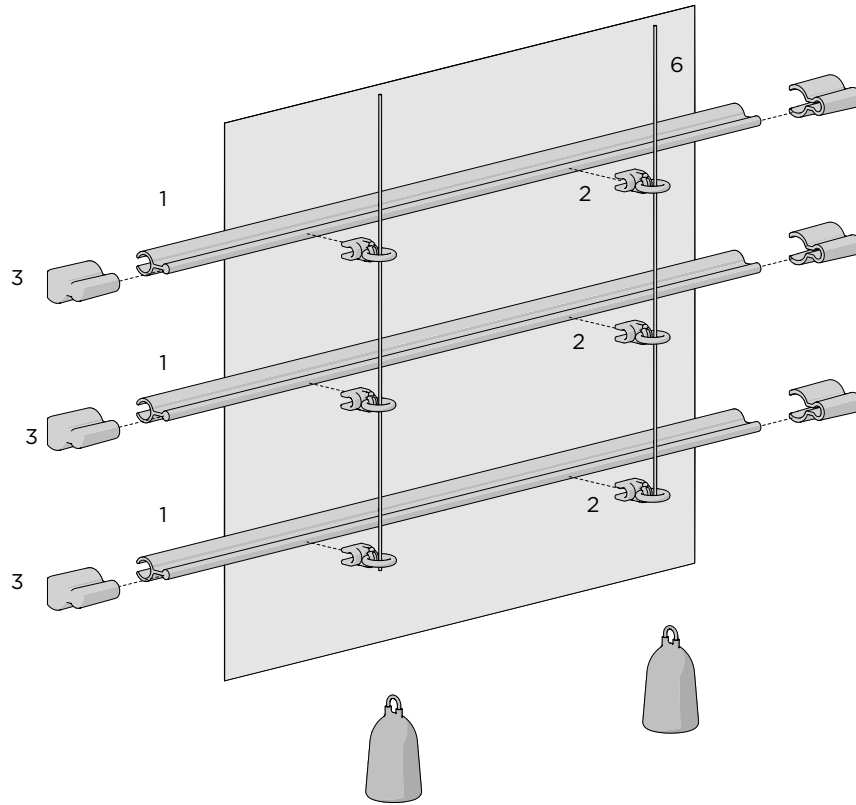

COLOUR RANGE

off white