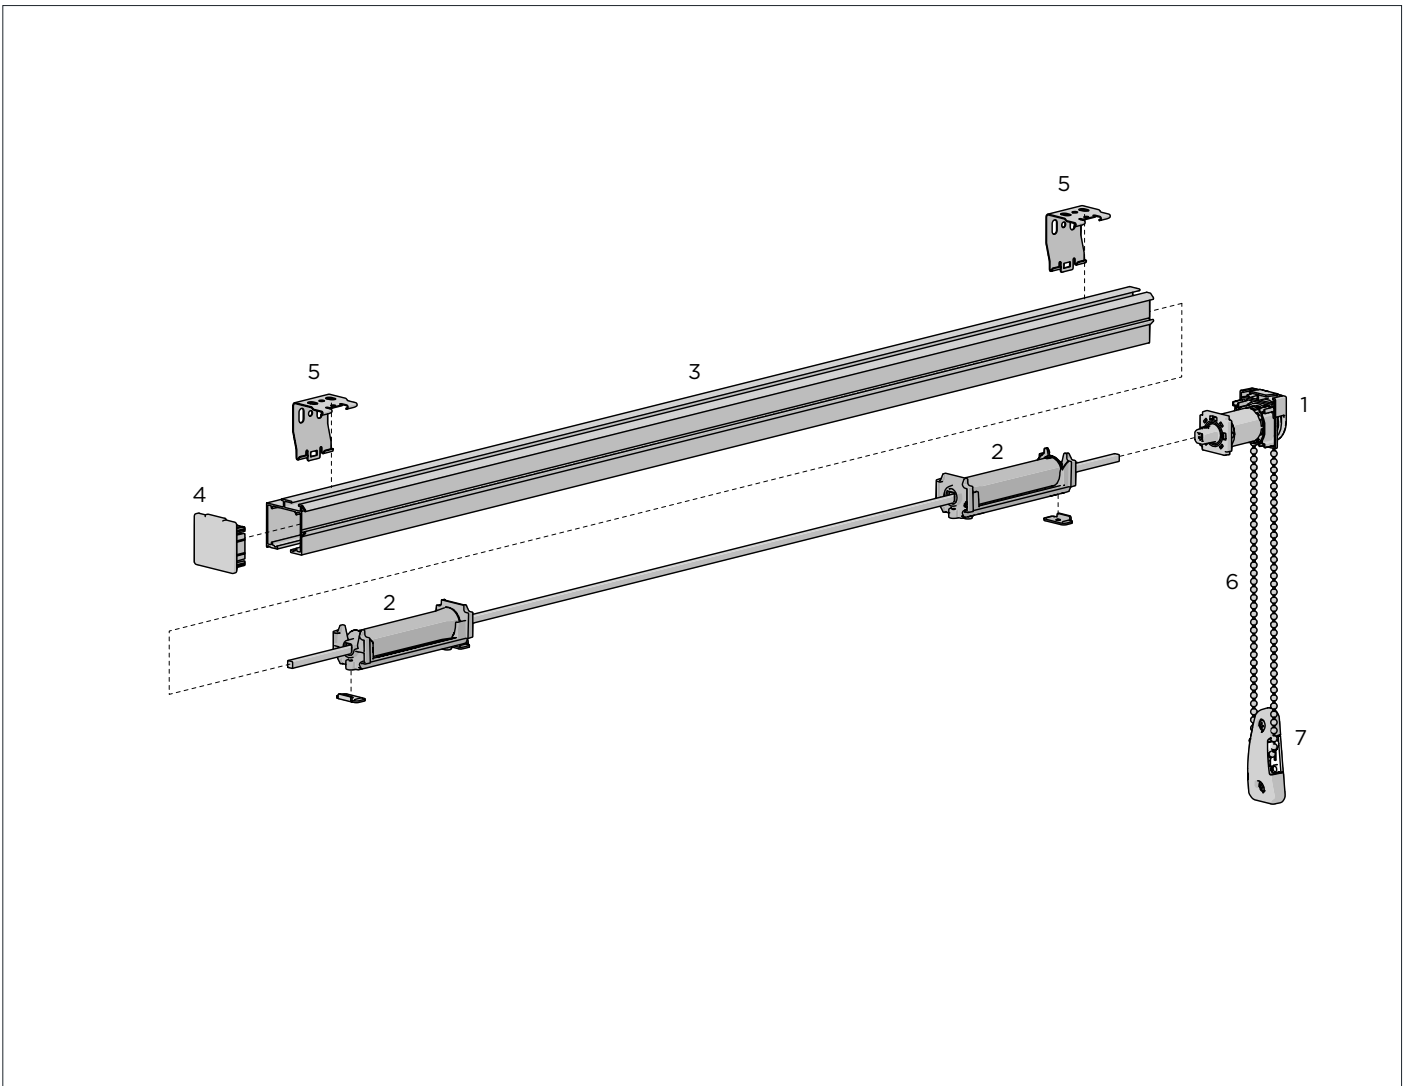

COLOUR RANGE

pure white

PRODUCT OPTIONS

SS38 SPRING LOADED MOUNTING CLIP **5b**

CHAIN TENSIONERS **7**

LIFT CORD BELL WEIGHT **8**