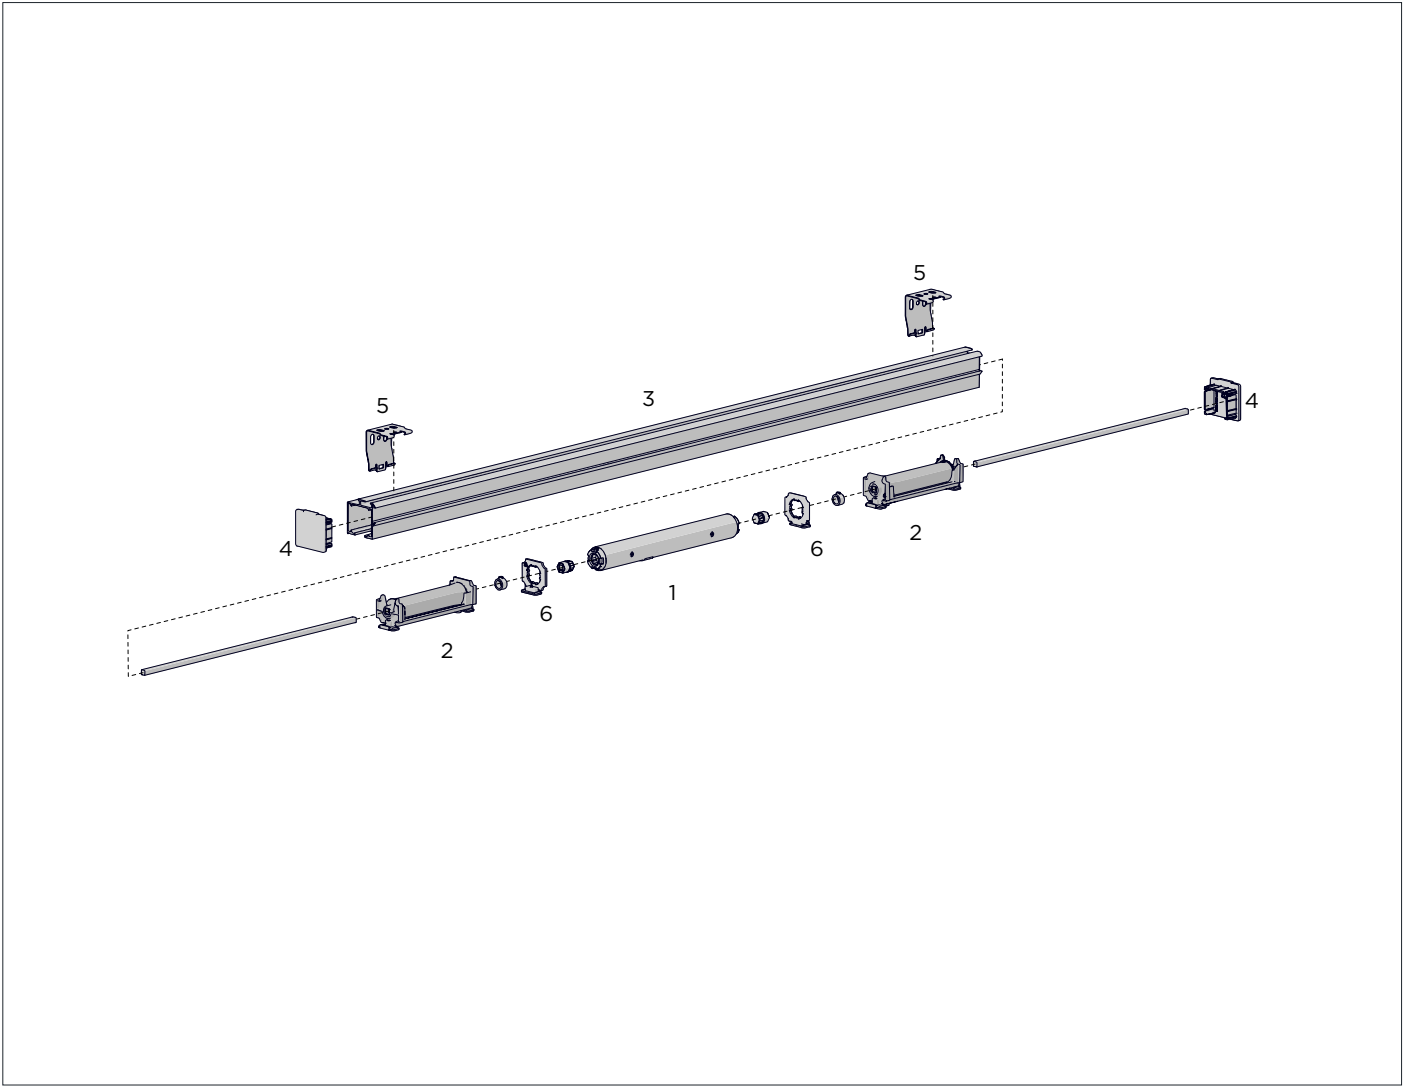

COLOUR RANGE

pure white

PRODUCT OPTIONS

SS38 SPRING LOADED MOUNTING CLIP

5b

AUTOMATE HUB

AUTOMATE CONTROLS