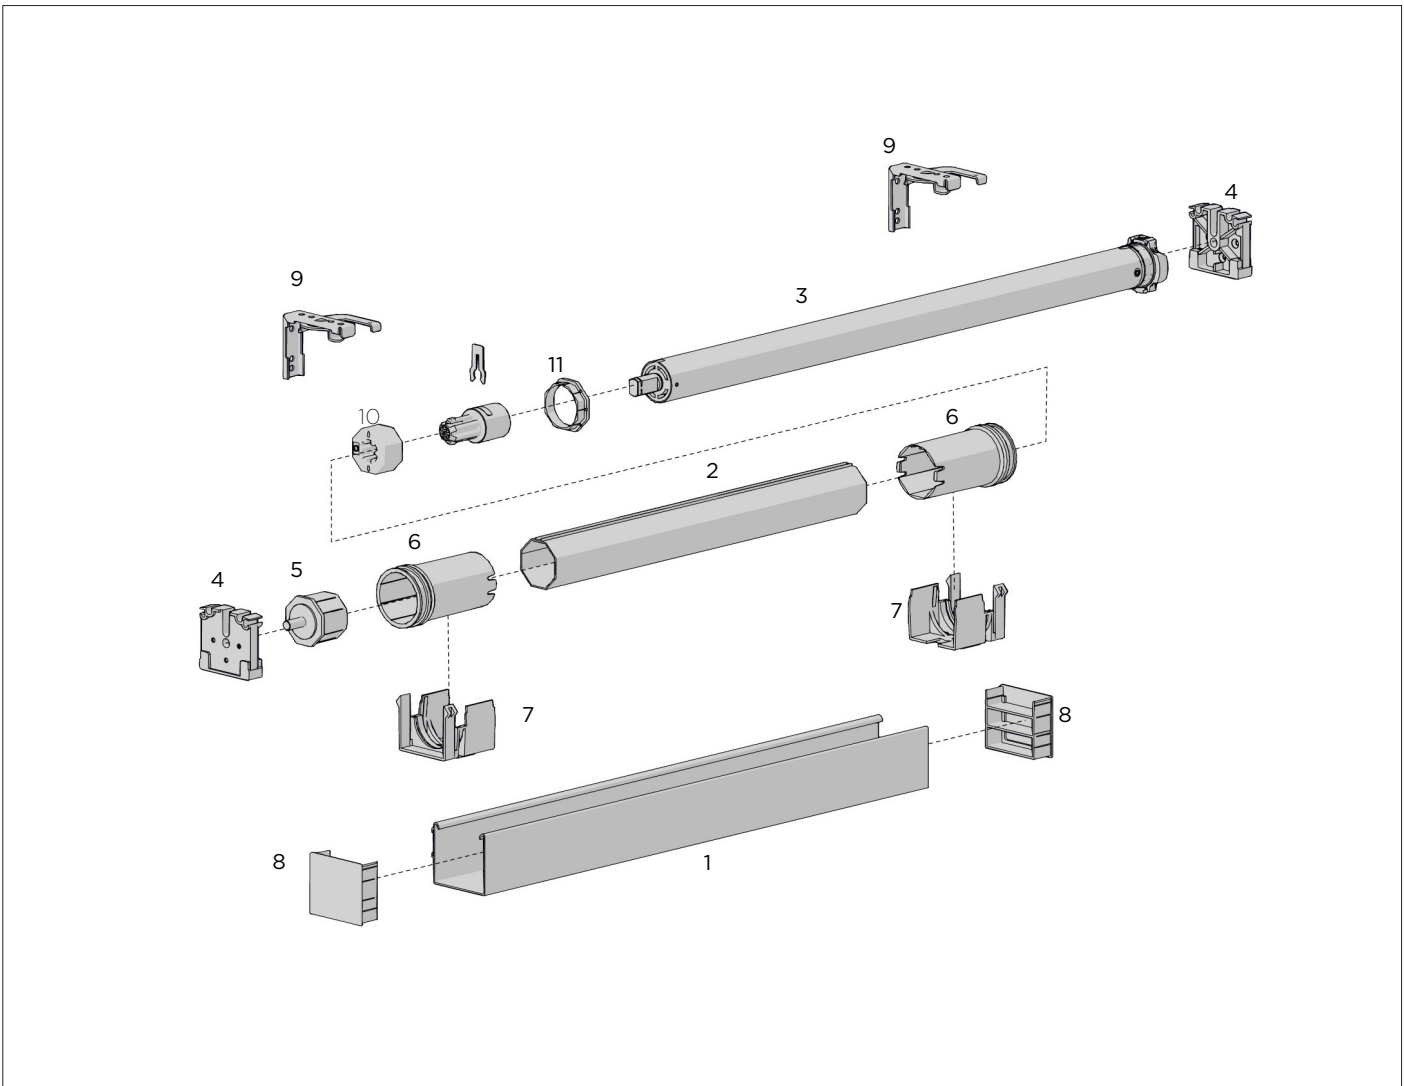

COLOUR RANGE

off white

PRODUCT OPTIONS