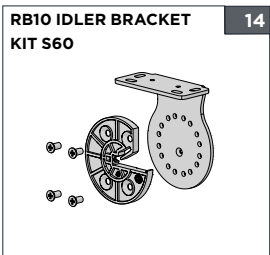

COLOUR RANGE

PRODUCT OPTIONS S60 LARGE