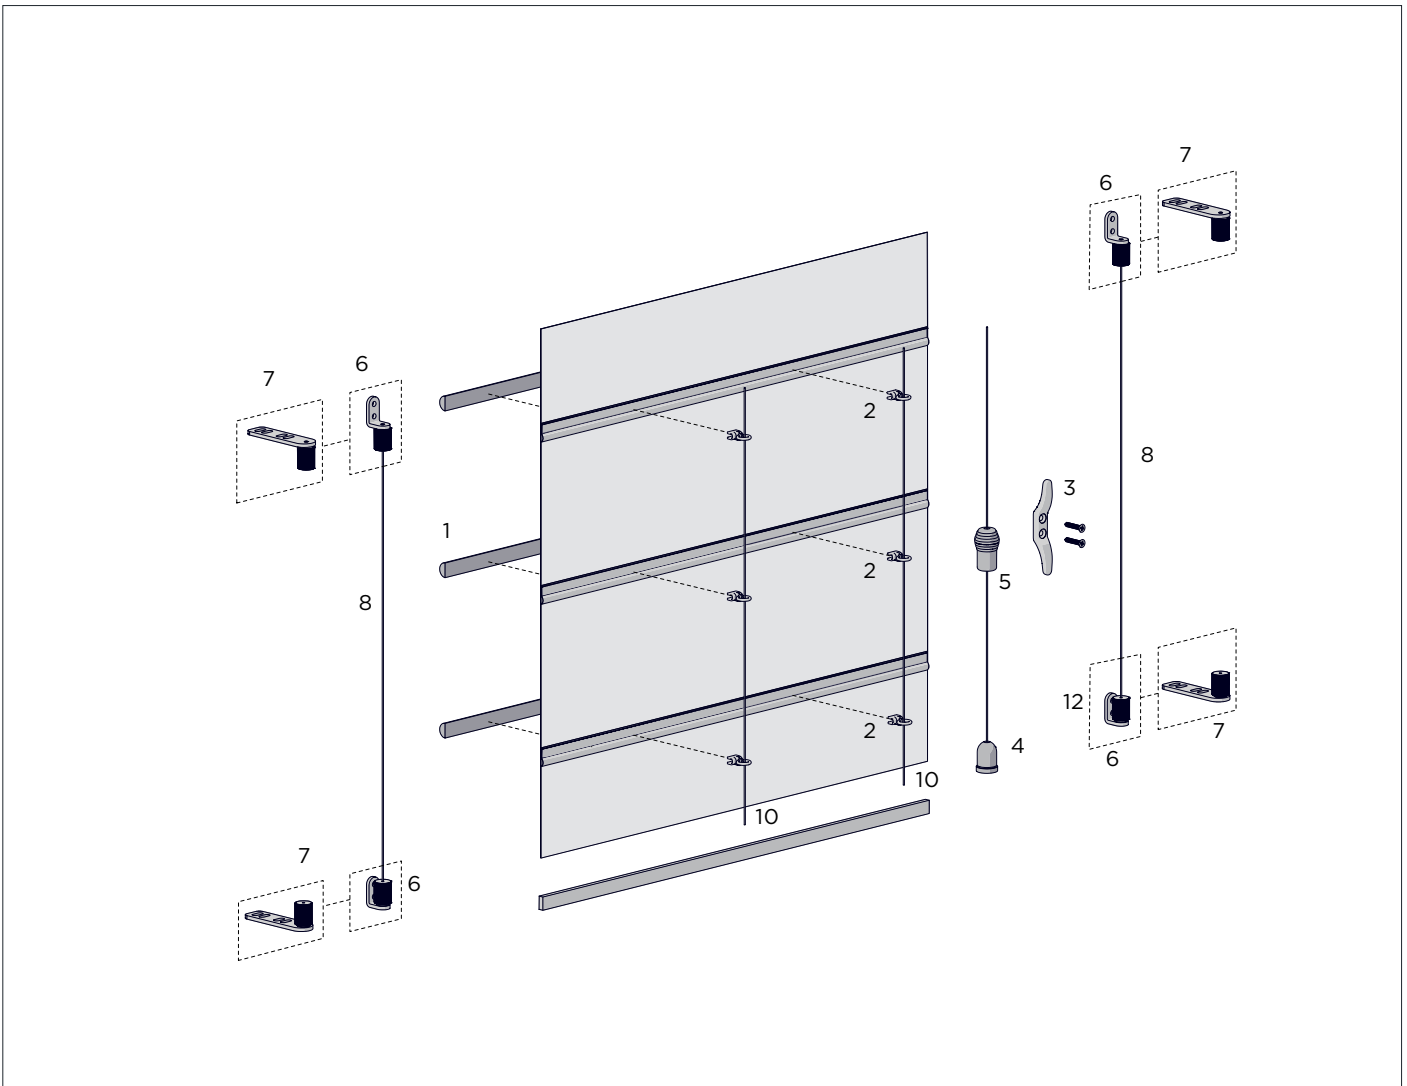

COLOUR RANGE

natural white