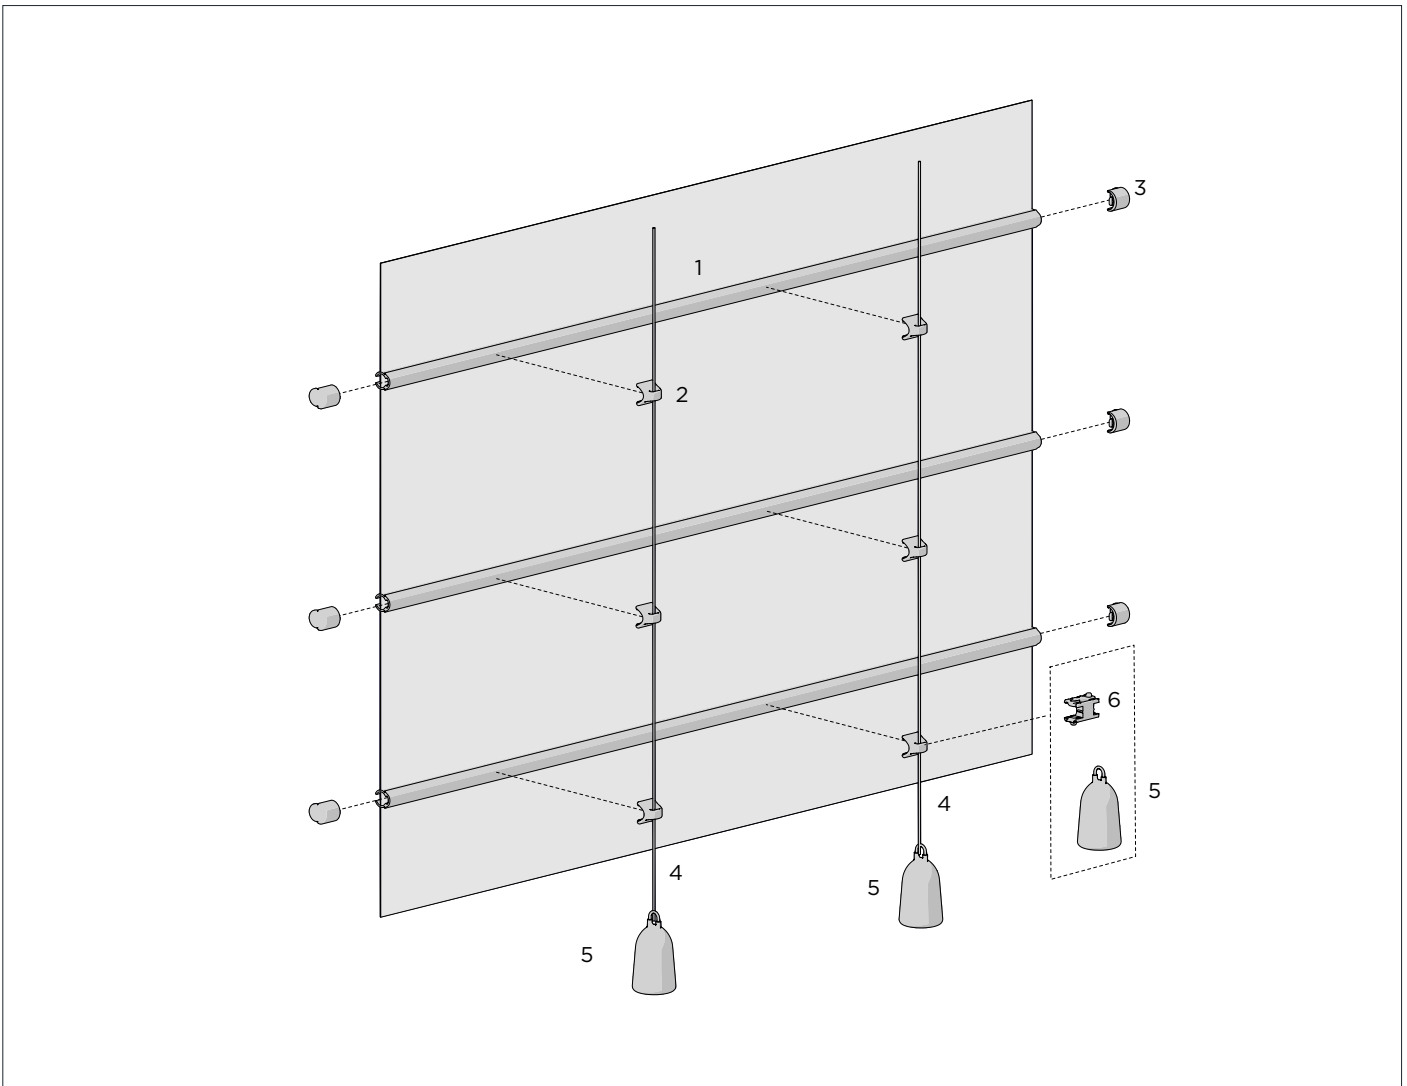

BRAIDED CORD

1.8mm/16ply

-

TYPE.	1 Roll = 500 metres
PRICE.	
CODE.	AC01-1816-062500
PACK.	500 6000 Lm

COLOUR. snow whites 062 only
 USE WITH. S60 Roman Lift Spool

COLOUR RANGE

off white

PRODUCT OPTIONS