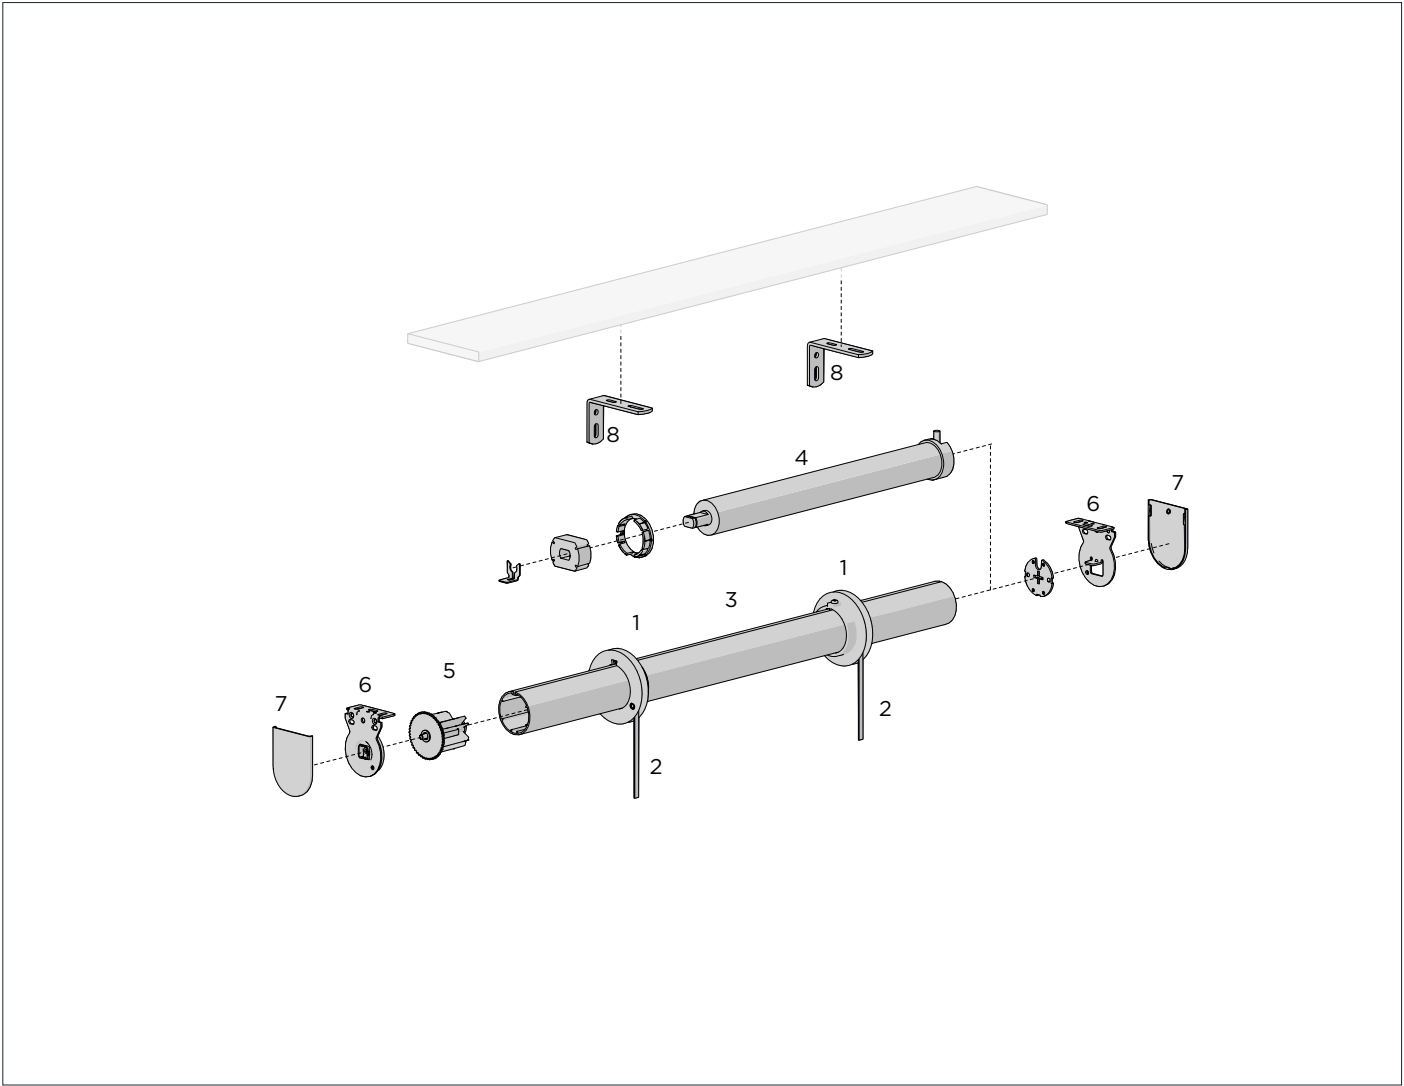

COLOUR RANGE

PRODUCT OPTIONS S60 LARGE