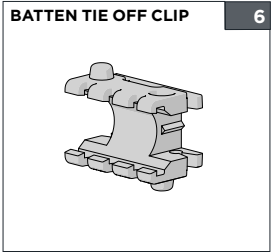

BRAIDED CORD

1.8mm/16ply

-

TYPE.	1 Roll = 500 metres
PRICE.	
CODE.	AC01-1816-062500
PACK.	500 6000 Lm

COLOUR. snow whites 062 only
 USE WITH. S60 Roman Lift Spool

COLOUR RANGE

off white

PRODUCT OPTIONS