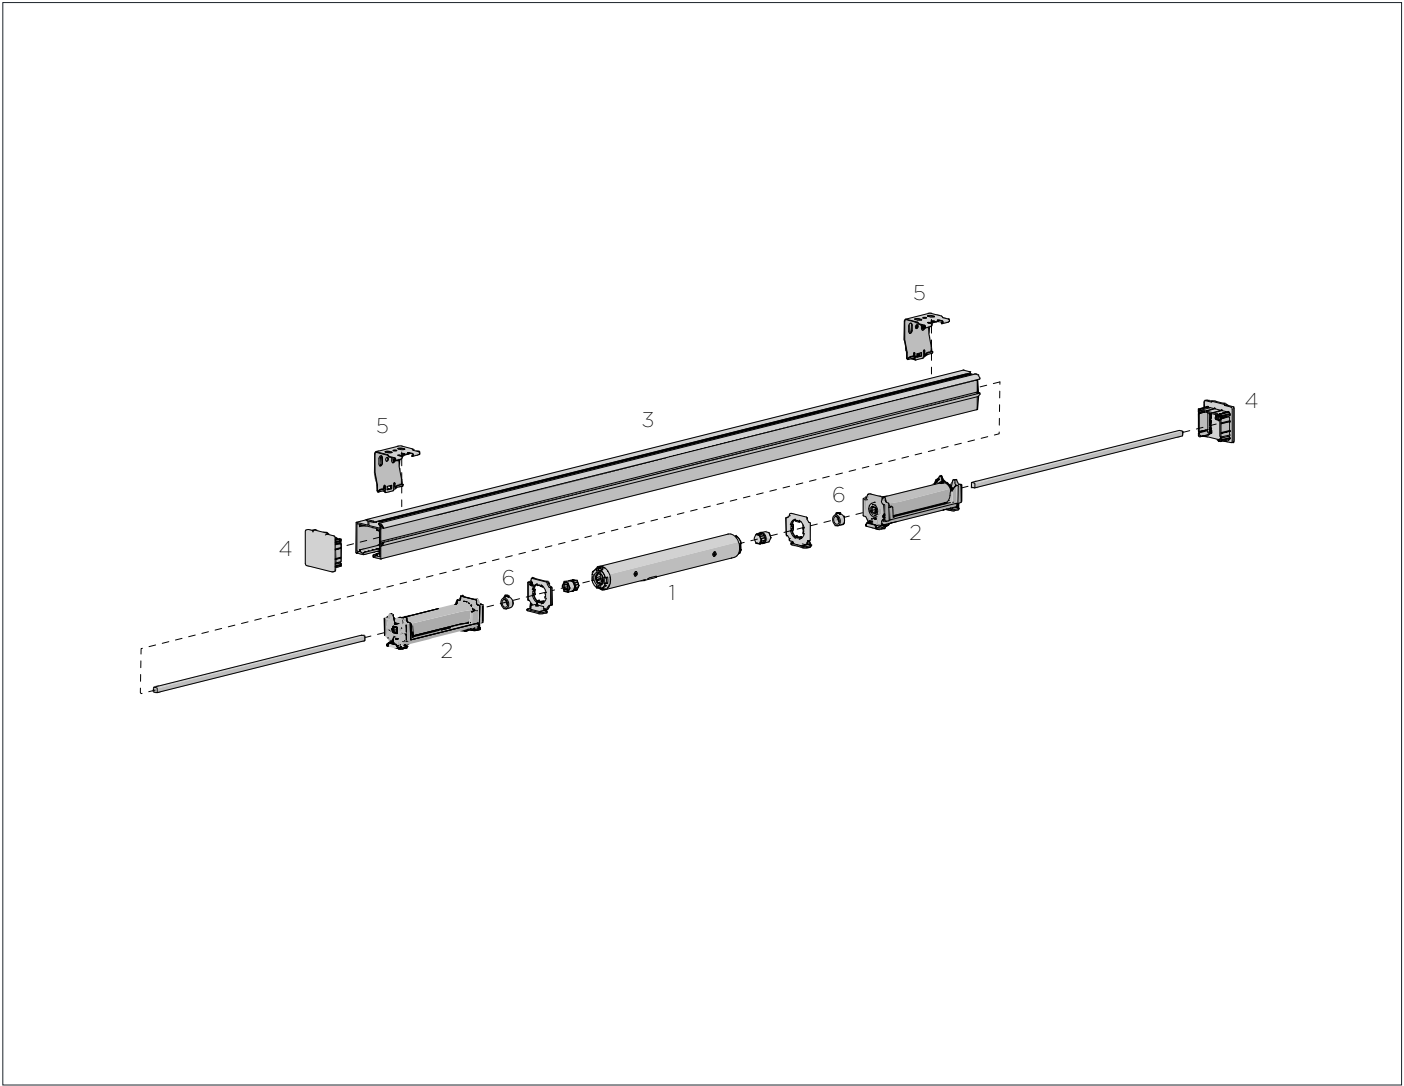

COLOUR RANGE

pure white

PRODUCT OPTIONS

SS38 SPRING LOADED MOUNTING CLIP

5b