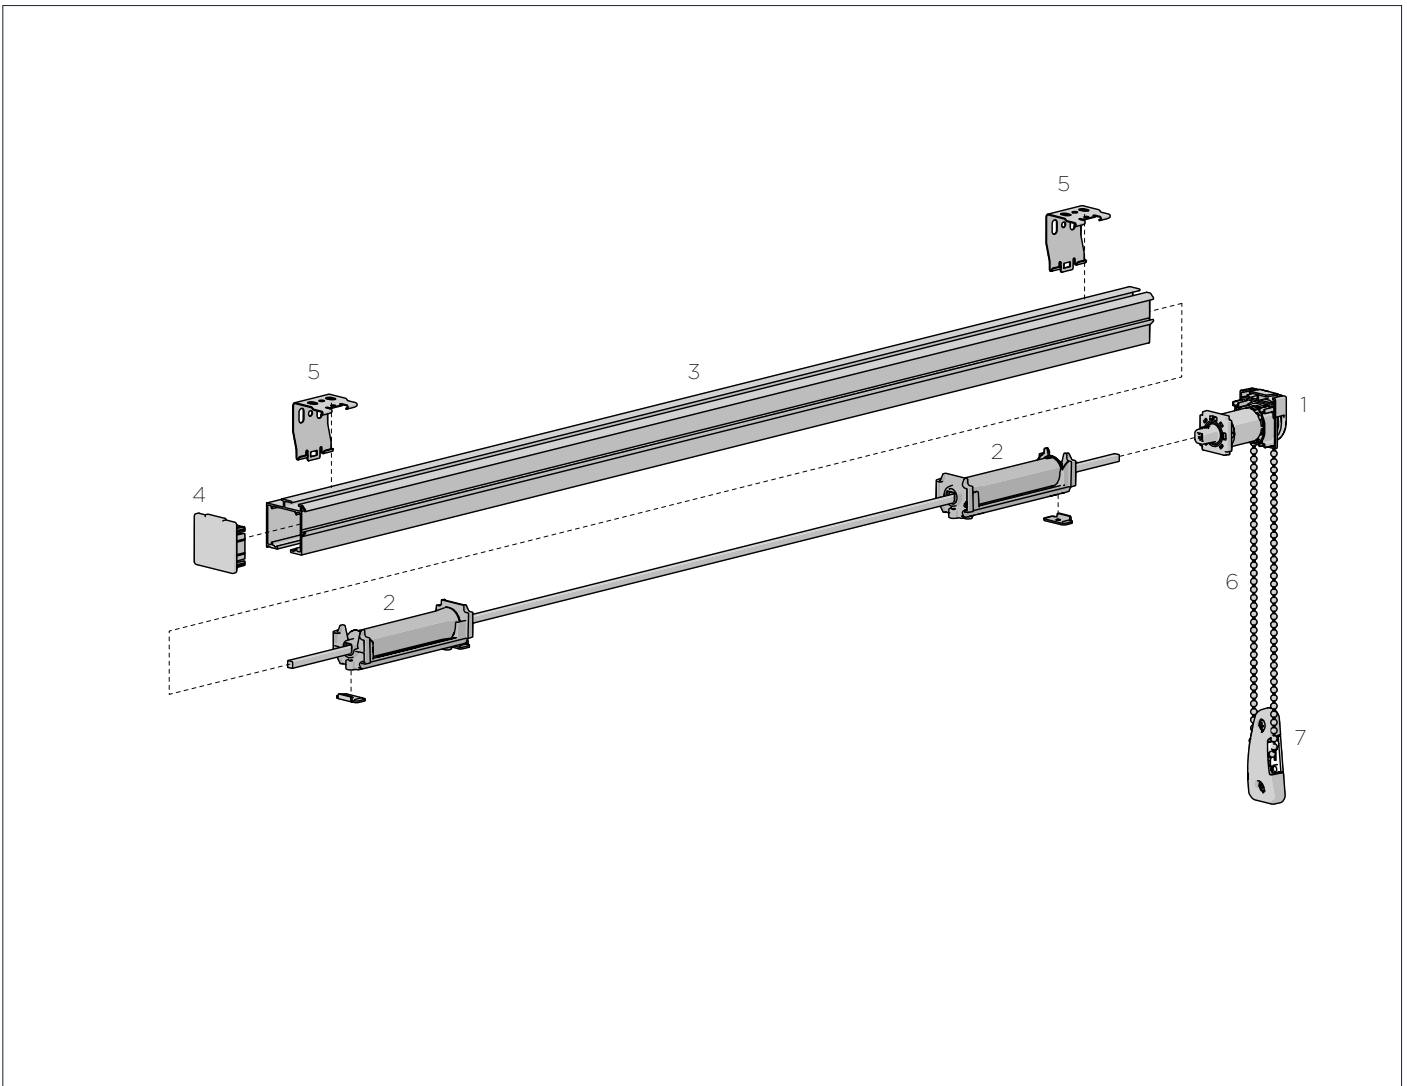

COLOUR. natural white / white base 060 only
 USE WITH. Timber Head Board, Braided Cord

FIXED CORD PULLEYS

Plastic Rollers

3

PRICE.	
CODE.	SS01-2032-062000
PACK.	200 1000 Pcs

COLOUR. snow white 062 only
 USE WITH. Timber Head Board, Braided Cord