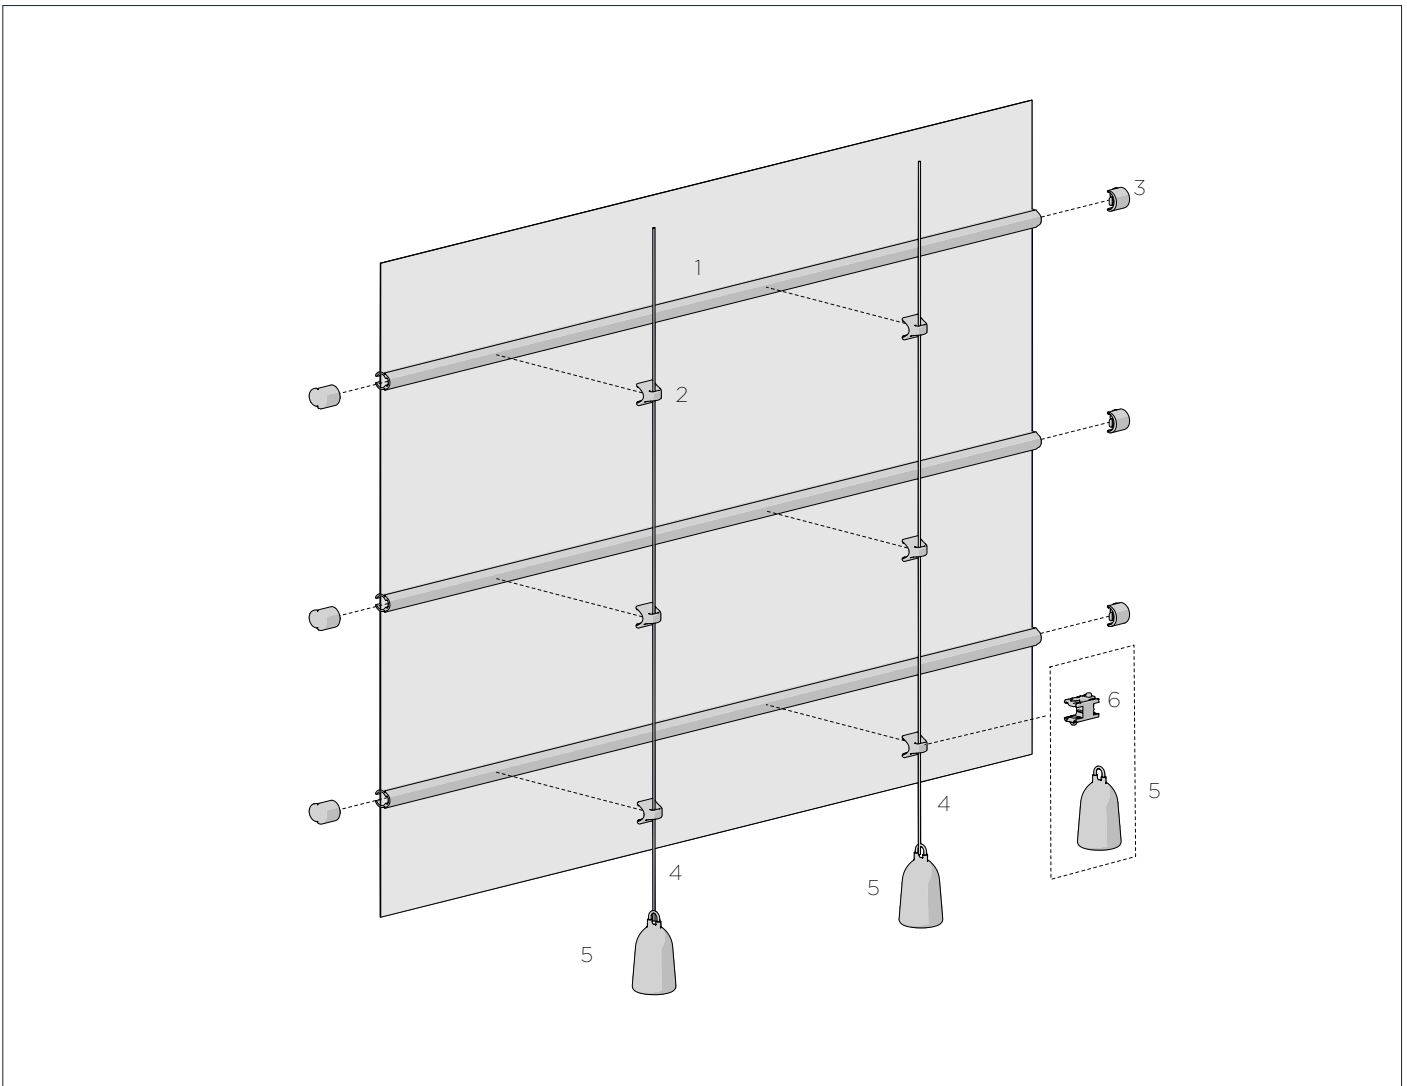

BRAIDED CORD

1.8mm/16ply

-

TYPE.	1 Roll = 500 metres
PRICE.	
CODE.	AC01-1816-062500
PACK.	500 6000 Lm

COLOUR. snow whites 062 only
 USE WITH. S60 Roman Lift Spool

COLOUR RANGE

off white

PRODUCT OPTIONS