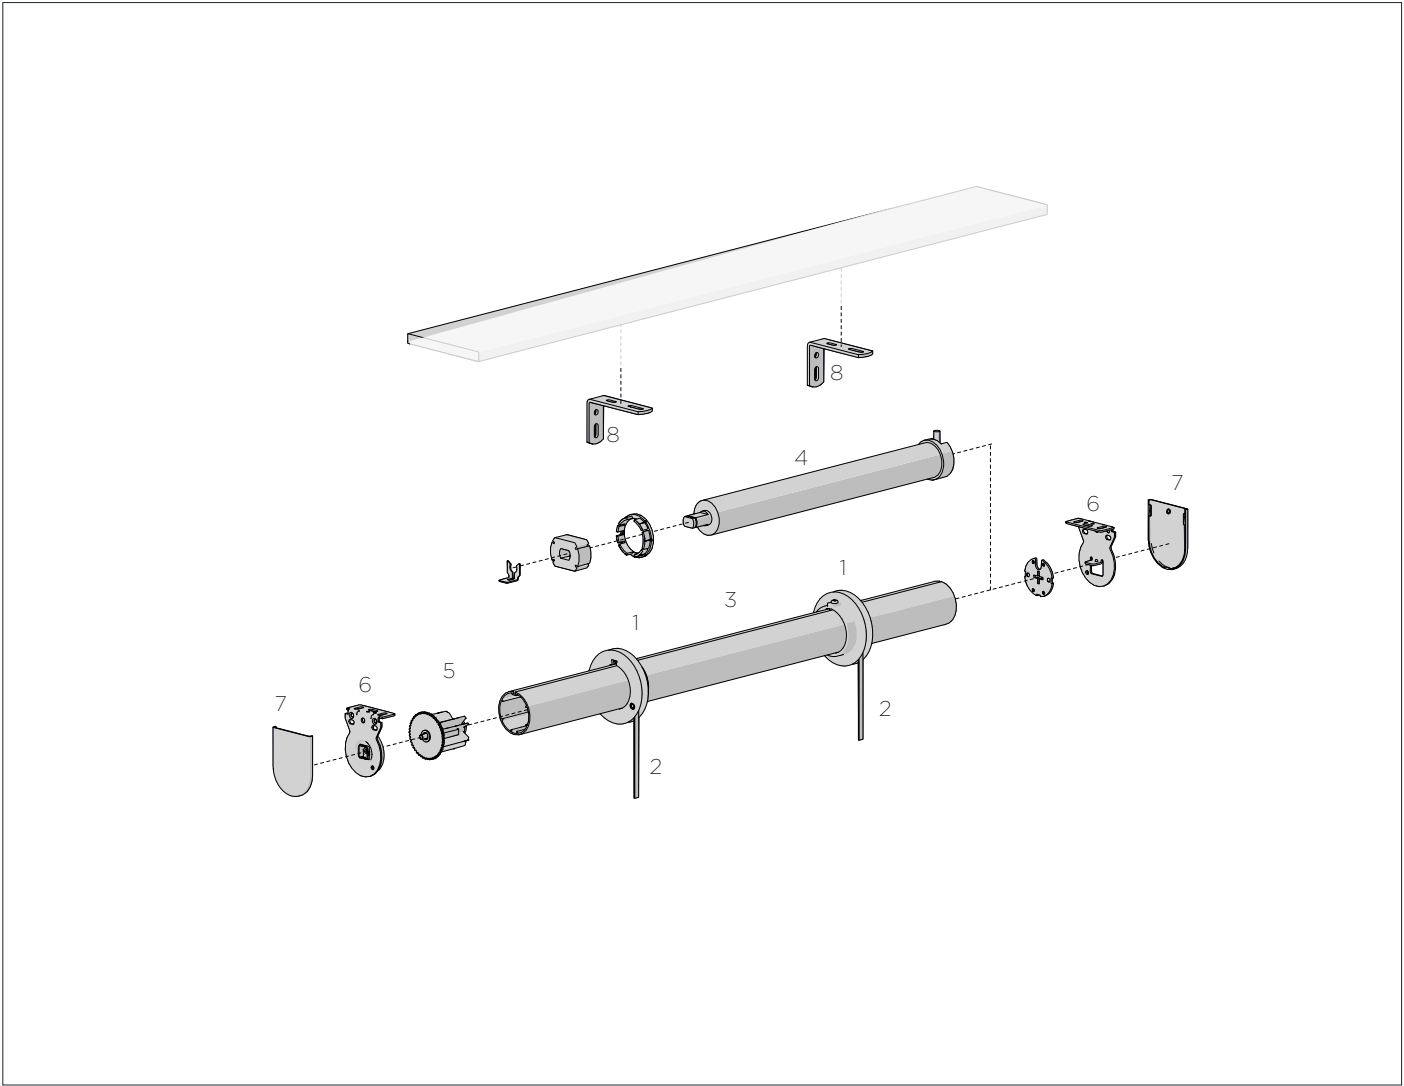

COLOUR RANGE

PRODUCT OPTIONS S60 LARGE

ROMAN LIFT SPOOL 9	ALUMINIUM TUBE S60 10	M50 UNIVERSAL MOTOR BRACKET 11	RB10 BEARING IDLER/ END PLUG 12
RB10 TUBE ADAPTER S60 14	RB10 IDLER BRACKET KIT S60 15	AUTOMATE ACCESSORIES (REFER ROLLER S60 MOTORIZED SYSTEM)