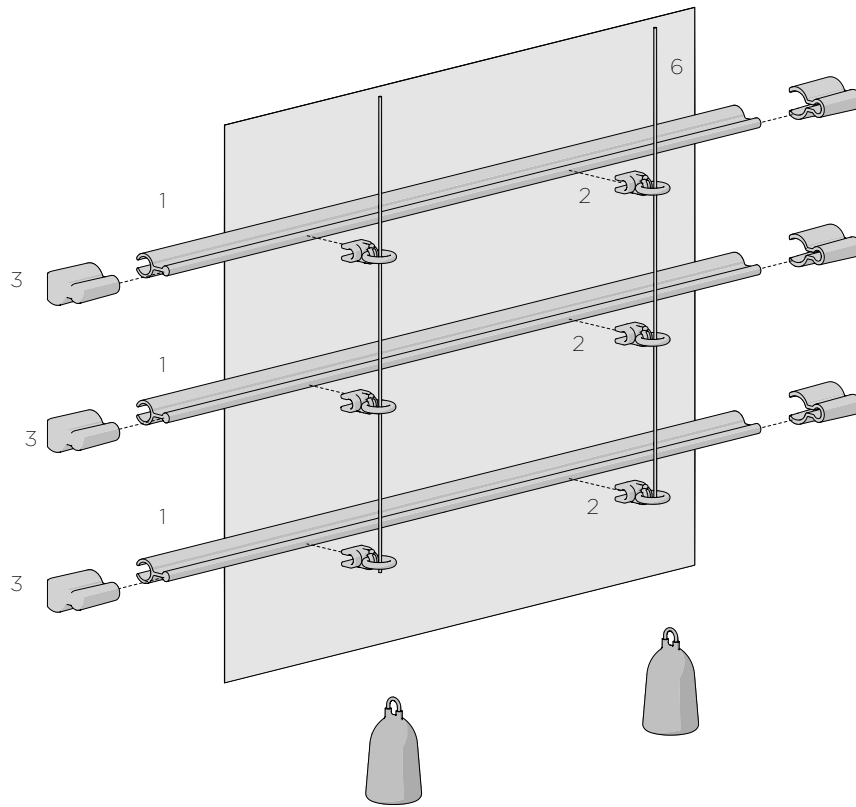

COLOUR RANGE

off white