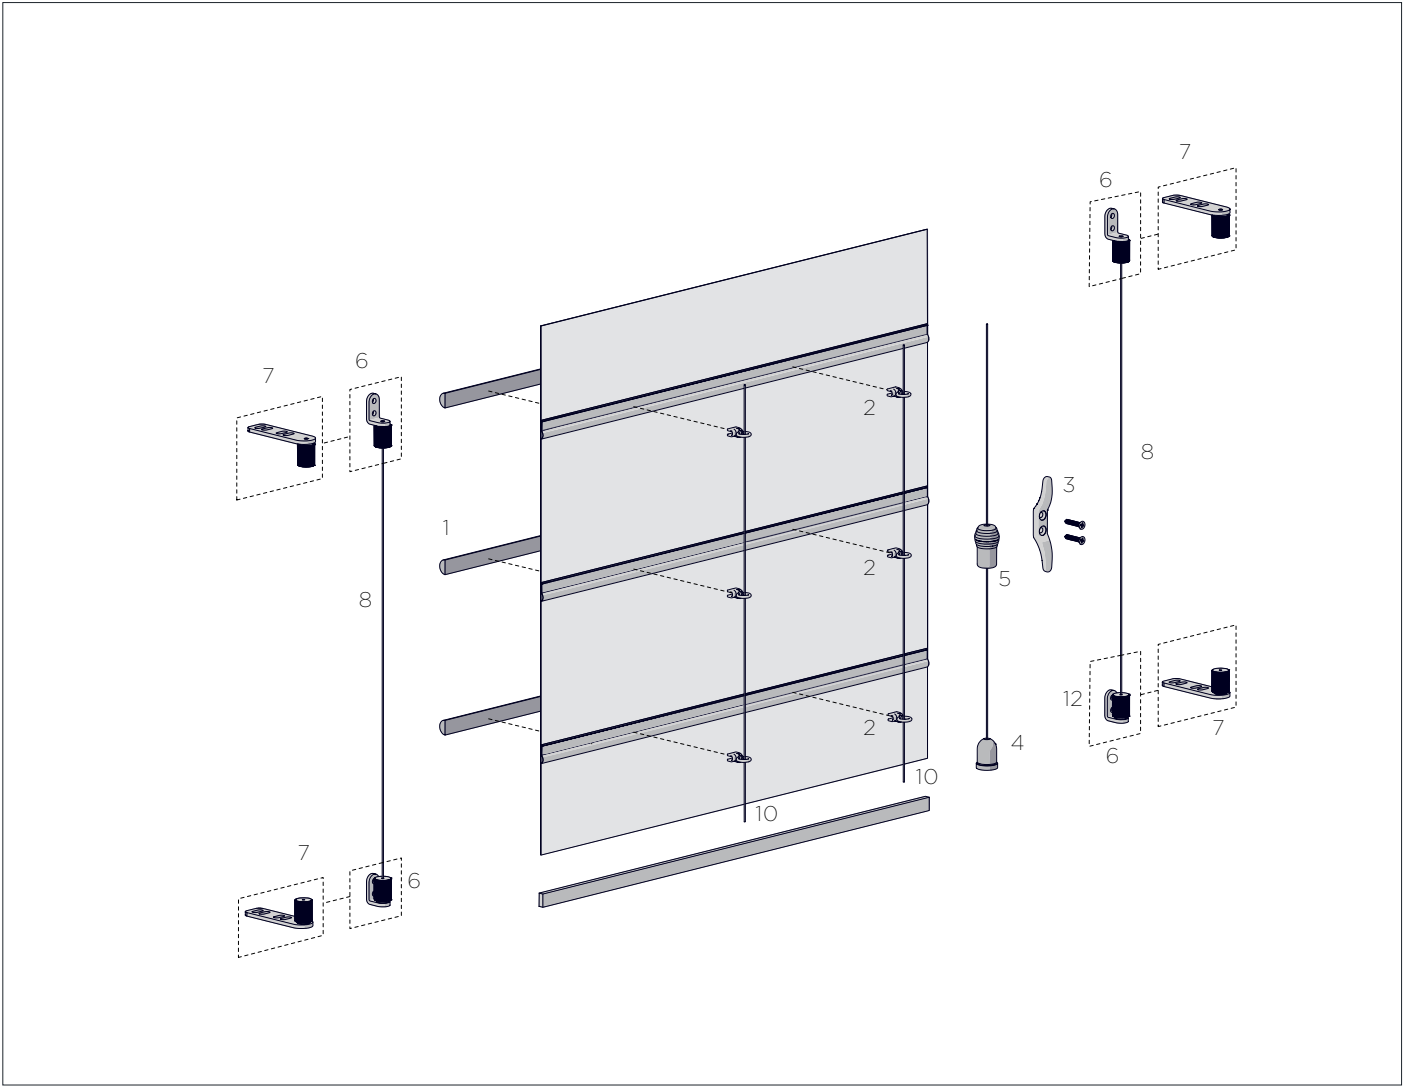

COLOUR RANGE

natural white