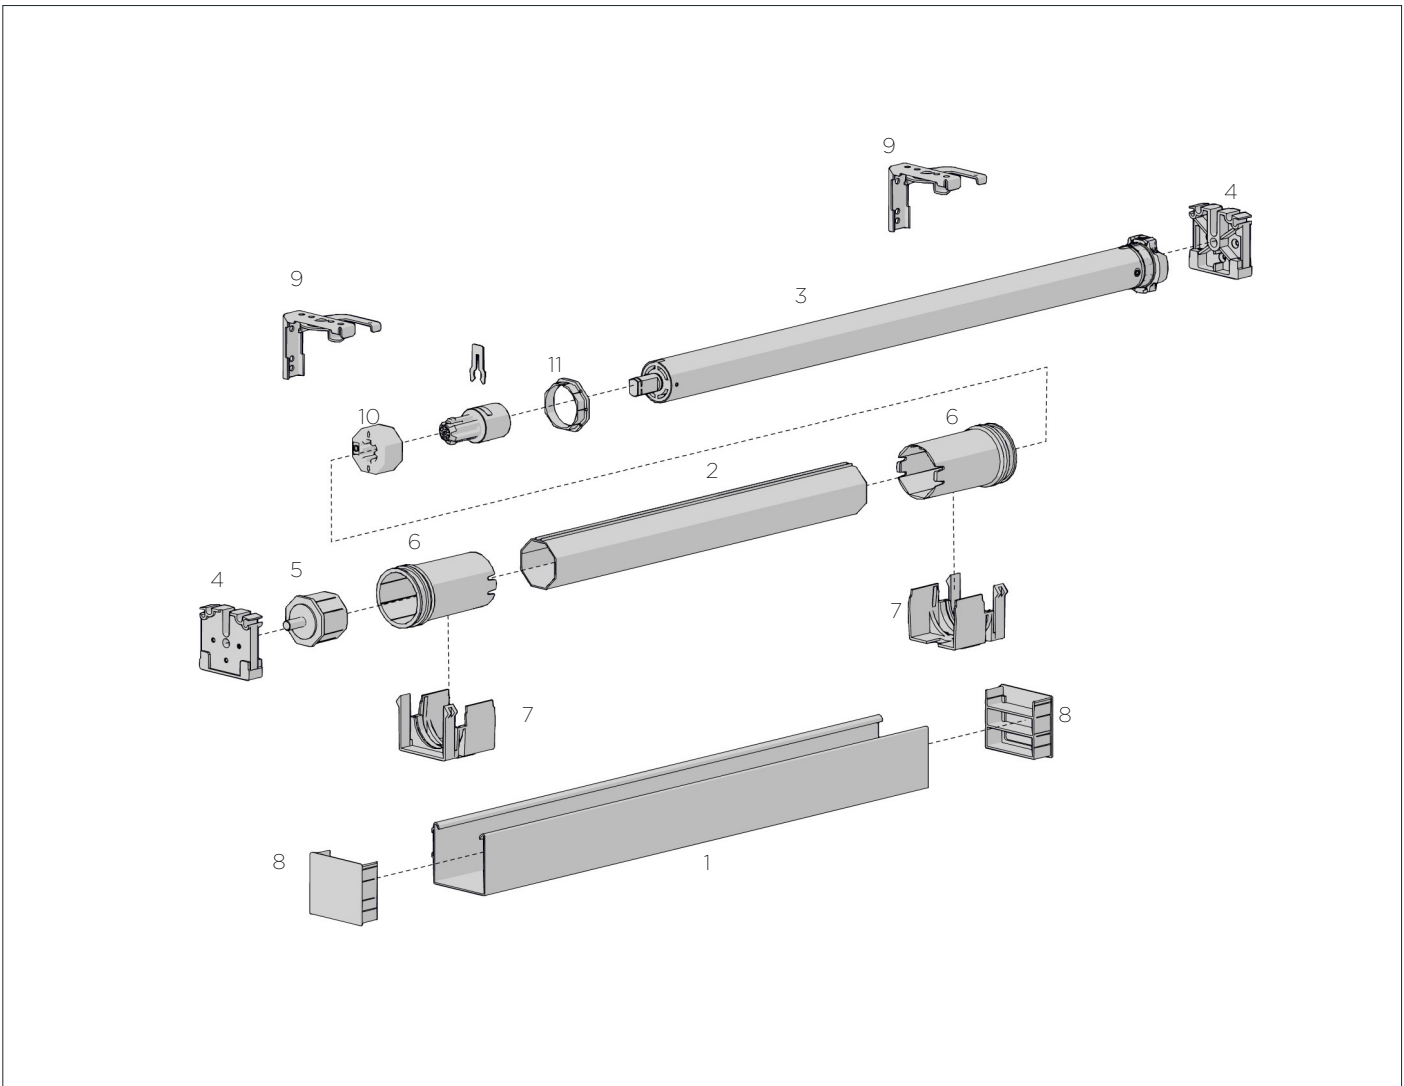

COLOUR RANGE

off white