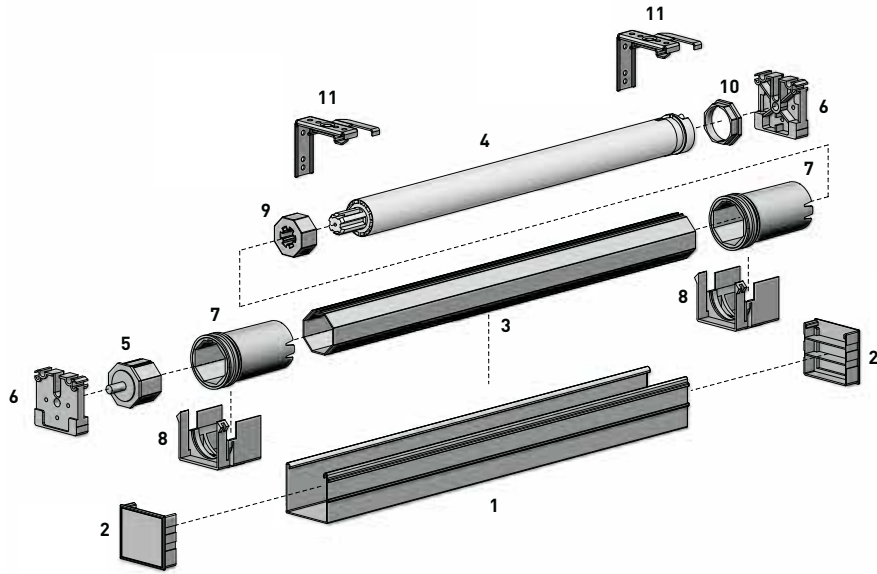

COLOUR RANGE

off white