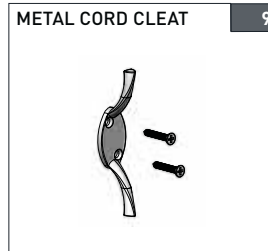

SYSTEM OPTIONS