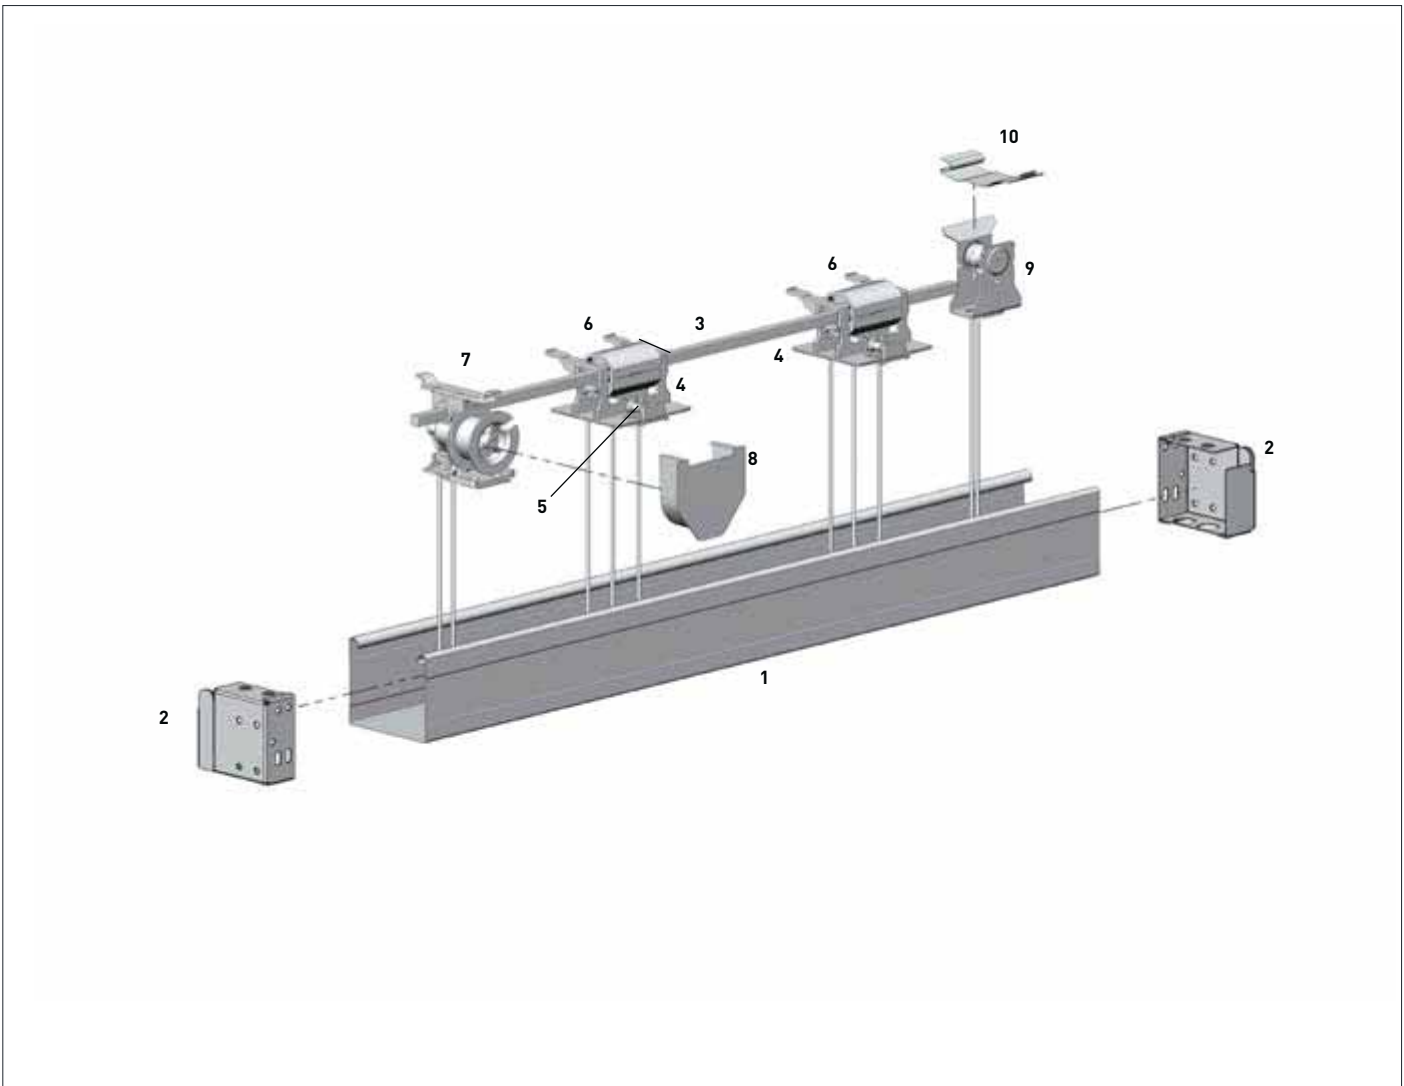

VENETIANS

SECTION 1 MANUAL CONTROL

VB05	STD50	23
------	-------	----

SECTION 2 MOTORISED CONTROL

VB40	CTS40	25
------	-------	----

SECTION 3 ACCESSORIES

Accessories	VB05	27
-------------	------	----

SYSTEM OPTIONS

STD50 METAL HEAD RAIL (INDENT)
5 Metre Lengths

PRICE.	
CODE.	VB05-0102-062500
PACK.	8 80 Lengths

COLOUR. snow white 062

CORD TILTER COVER
Brass Barrel

PRICE.	
CODE.	VB05-0816-060000
PACK.	50. 2,000. Sets

COLOUR. natural white 060 only
USE WITH. STD50 HD Spool Cord tilter

COLOUR. brass 0241 only
USE WITH. Metal Head Rail, Cord Lock cover, Braided cord 2.2mm

METAL TILTROD | 6MM SQUARE

PRICE.	
CODE.	VB05-0206-000480
PACK.	50. 1,050. Lgths

COLOUR. mill finish 000 only
USE WITH. Universal Web Roller, Spool Cord Tilter

CORD LOCK COVER

PRICE.	
CODE.	VB05-0783-025000
PACK.	100. 2,000. Pcs

COLOUR. Silver zinc plated 025 only
USE WITH. Metal Head Rail, Heavy Duty Cord Lock

T50/38 EASY FIT WEB ROLLER SUPPORTS

TYPE.		With Cord Roller - R/H	With Cord Roller - L/H
PRICE.			
CODE.	VB05-0421-420000	VB05-0421-420001	VB05-0421-420002
PACK.	150. 600. Pcs	600. 2,400. Sets	600. 2,400. Sets