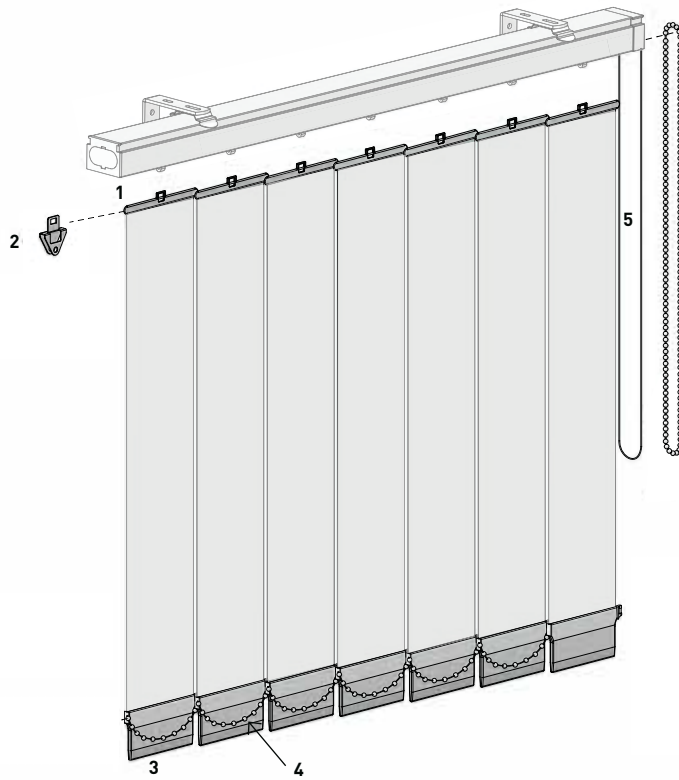

COLOUR RANGE

COMPONENTS

PLASTIC SLAT HANGER 1

TYPE.	89mm	100mm	127mm
PRICE.	$0.10 / Piece	$0.10 / Piece	$0.10 / Piece
CODE.	VA01-2001-060089	VA01-2001-060100	VA01-2001-060127
PACK.	1,000. | 10,000. Pcs	1,000. | 10,000. Pcs	1,000. | 10,000 Pcs

COLOUR. natural white 060 only
USE WITH. Carriers

BOTTOM WEIGHTS 2a

TYPE.	63 mm		
PRICE.	$0.36 / Piece		
CODE.	VA01-4001-310063		
PACK.	350. | 24,000. Pcs		

TYPE.	89mm	100mm	127mm
PRICE.	$0.36 / Piece	$0.36 / Piece	$0.36 / Piece
CODE.	VA01-4001-310089	VA01-4001-310100	VA01-4001-310127
PACK.	500. | 20,000. Pcs	300. | 20,000. Pcs	250. | 15,000. Pcs

COLOUR. smokey 310 only
USE WITH. Link Chain