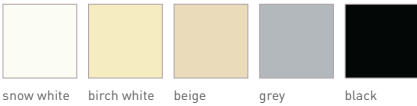

COLOUR RANGE

PRODUCT OPTIONS

VA08 PLANETARY GEARED CONTROL UNIT 14	CORD DRIVE RUNNERS 15	CARRIER EXTENSION + PLASTIC J HOOK 16	FLAT EXTENDER BAR 17	SHAFT FASTENING SCREW 18
STOP RING C | STEEL SEEGAR CIRCLIP 19				

SYSTEM UPGRADES

FRS100 VALANCE p.168	FRS120 VALANCE p.168