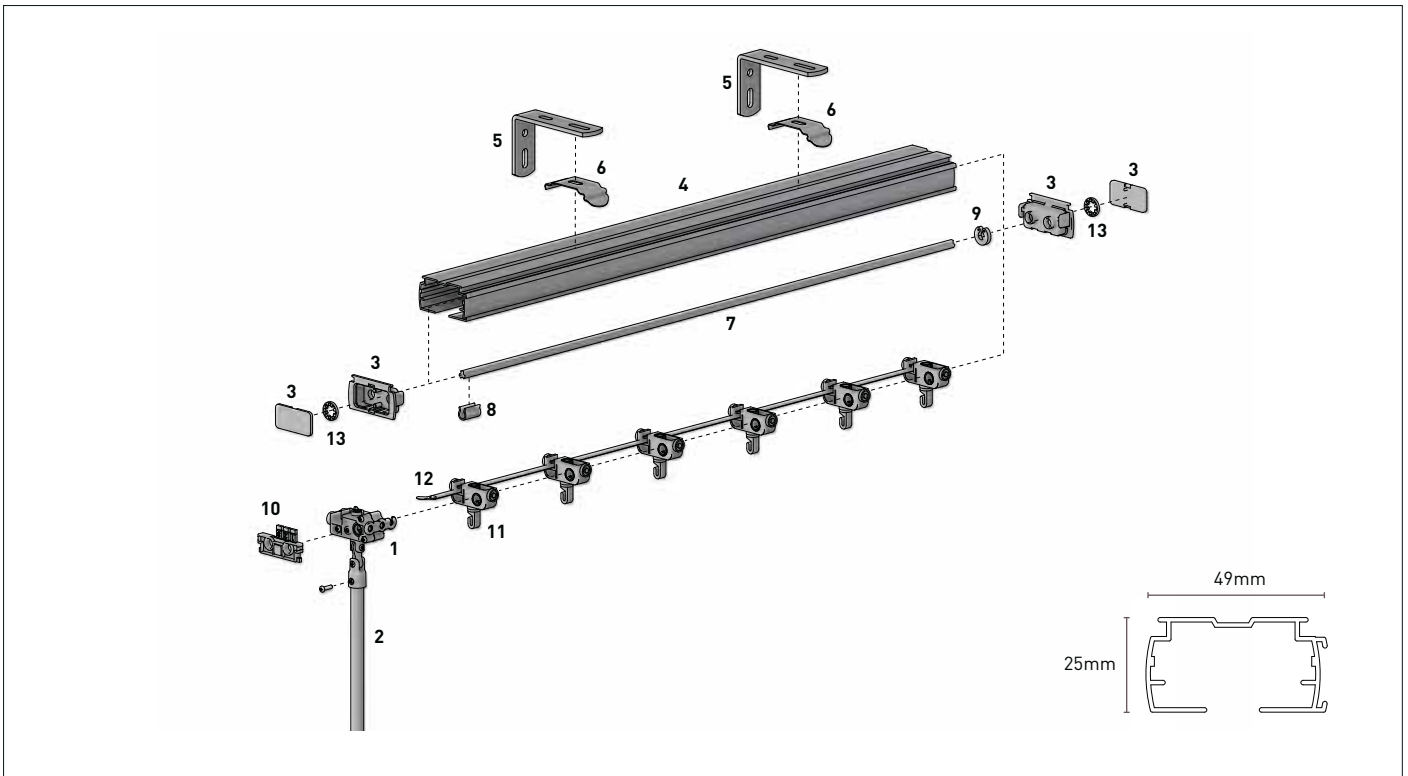

VERTICALS

SECTION 1 CORD/WAND CONTROL

VA08 Slim round 25	15
--------------------	----

SECTION 2 ACCESSORIES

Accessories	19
-------------	----

COLOUR RANGE

PRODUCT OPTIONS

<p>VA08 PLANETARY GEARED CONTROL UNIT 14</p> 	<p>CORD DRIVE RUNNERS 15</p> 	<p>CARRIER EXTENSION + PLASTIC J HOOK 16</p> 	<p>FLAT EXTENDER BAR 17</p> 	<p>SHAFT FASTENING SCREW 18</p> 
<p>STOP RING C STEEL SEEGAR CIRCLIP 19</p> 				