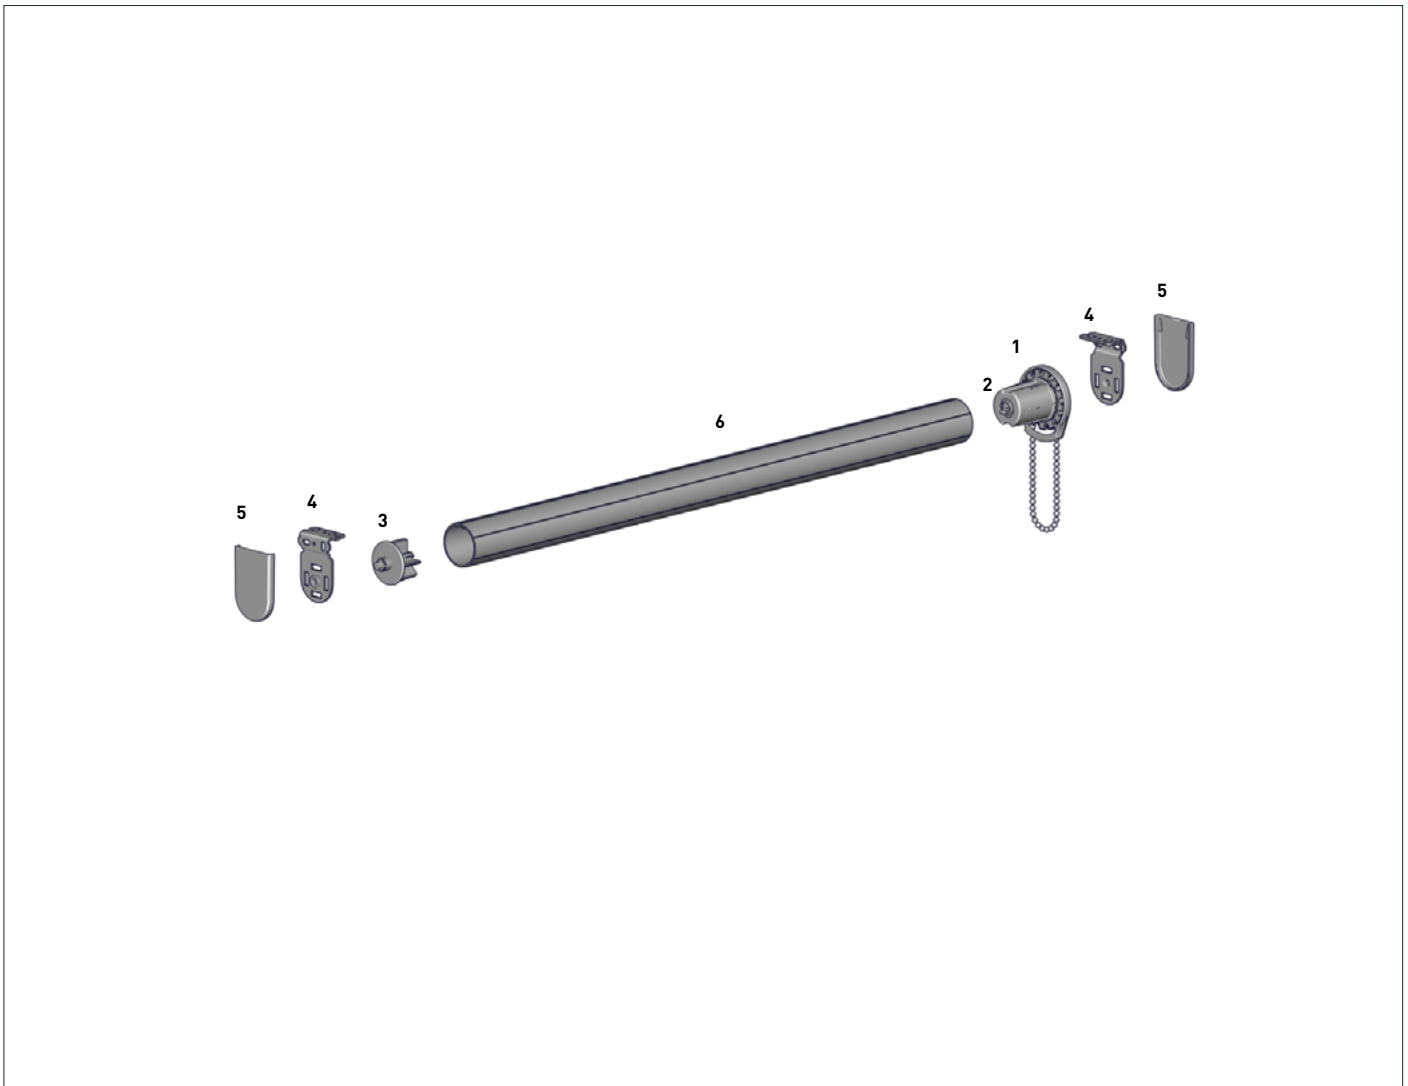

COLOUR RANGE

white silver grey black

PRODUCT OPTIONS

Automate Li-ion
1.1, 2 & 3Nm motors **P5**

SKYLINE EASY LINK
(to achieve wider spans) **P98**

MOUNTING RAIL
(for quick installation) **-**

PRODUCT OPTIONS

MEDIUM EASY-LINK SKYLINE **P98**

CF90
(for light blockout) **P116**