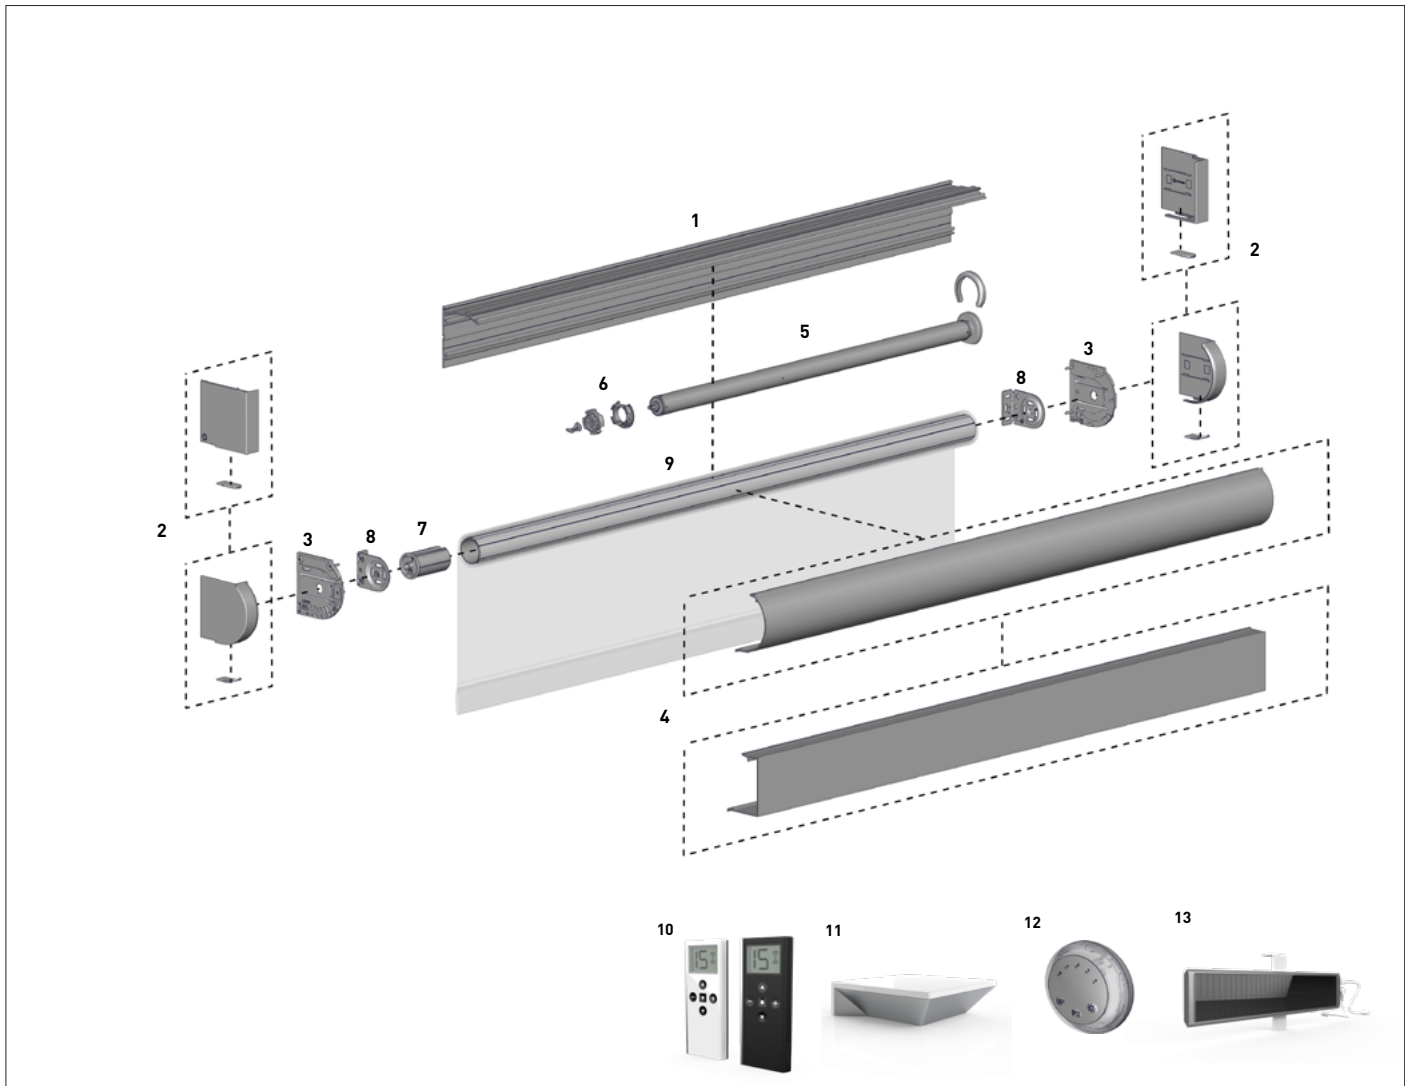

COLOUR RANGE

pure white

PRODUCT OPTIONS

AUTOMATE 1.1NM & 2.0NM MOTOR

5

ES WAND

-

EASY-LINK
(for wider spans)

P96