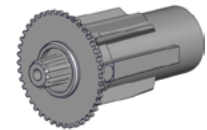

MEDIUM EASY-LINK INTERMEDIATE MALE DRIVE | 38MM -

CODE.	RB41-1002-069045
PRICE.	
PACK.	5 | 25 Piece

COLOUR. pure white 075
USE WITH. S45 Tube & Easy Link Iter. bkt