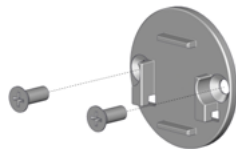

7b

CODE.	RTEA4T16
PRICE.	
PACK.	80 Length

COLOUR. Mill
USE WITH. 38mm pin end, 25/28mm motor

MOTOR ADAPTER 25/28/35MM TO SKYLINE

-

CODE.	MTAD-252835-SL
PRICE.	
PACK.	25 1,000.00 Pcs

USE WITH. 12V Automate Li-ion Motors