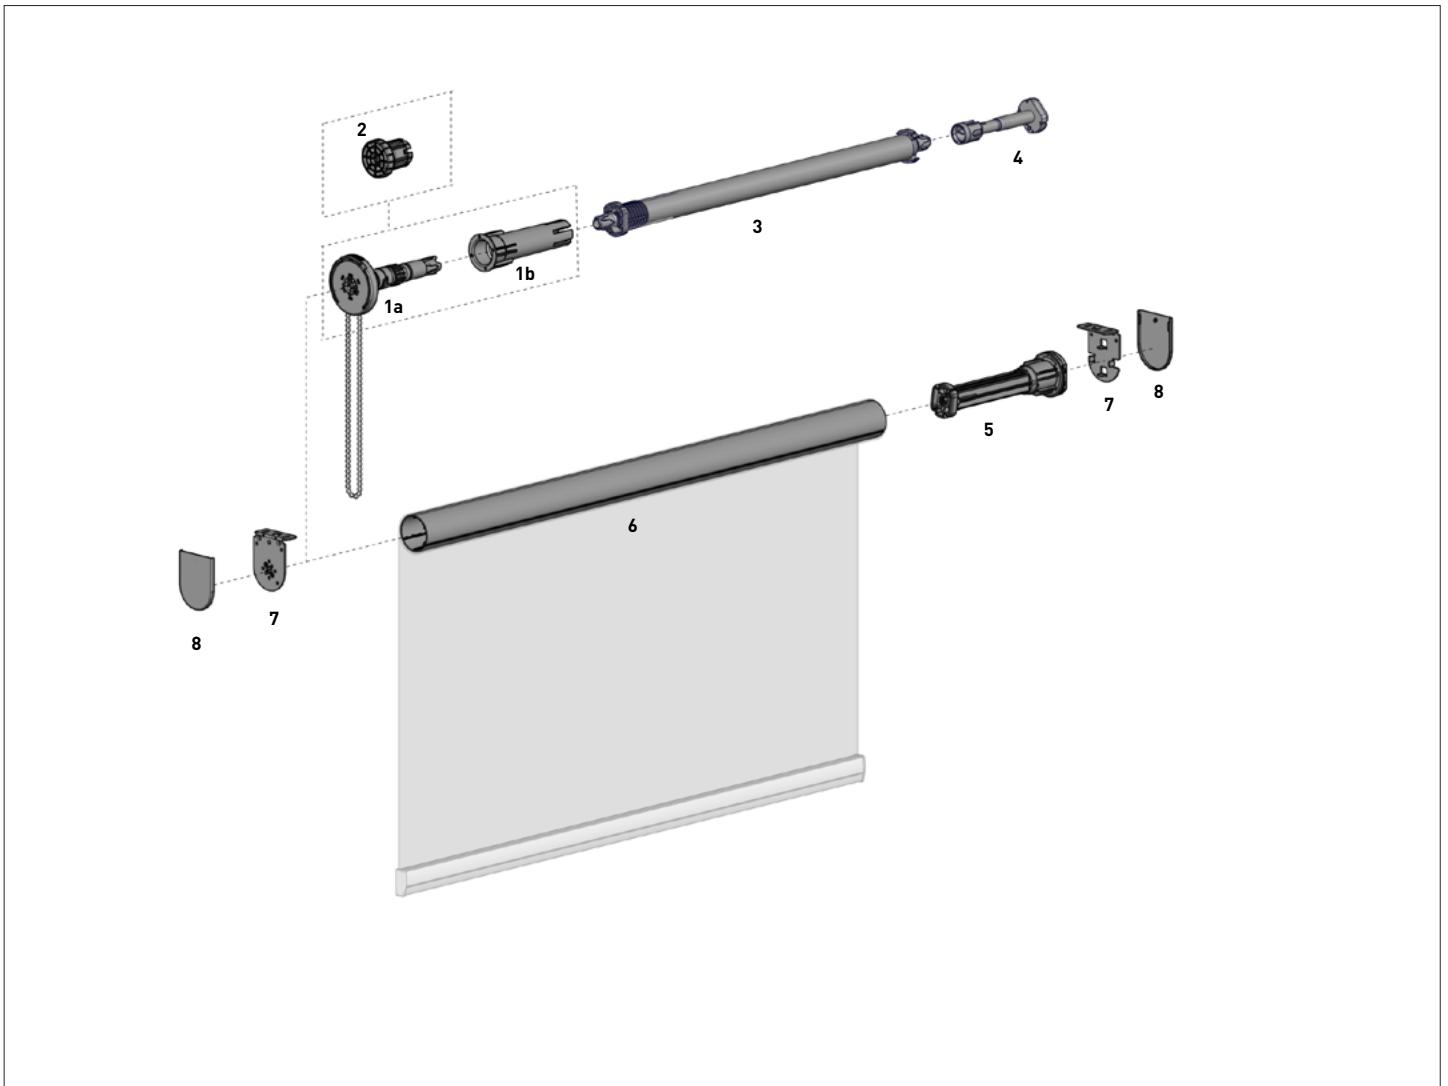

COLOUR RANGE

PRODUCT OPTIONS

MOUNTING RAIL
(for quick installation)

SYSTEM UPGRADES

EASY-LINK™
(for wider spans)

P96

CF90
(for light blackout)

P116