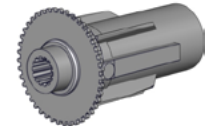

MEDIUM EASY-LINK INTERMEDIATE FEMALE DRIVE | 38MM -

CODE.	RB41-1001-069045
PRICE.	
PACK.	5 | 25 Piece

COLOUR. white 075
USE WITH. S45Tube & Easy Link Iter. bkt