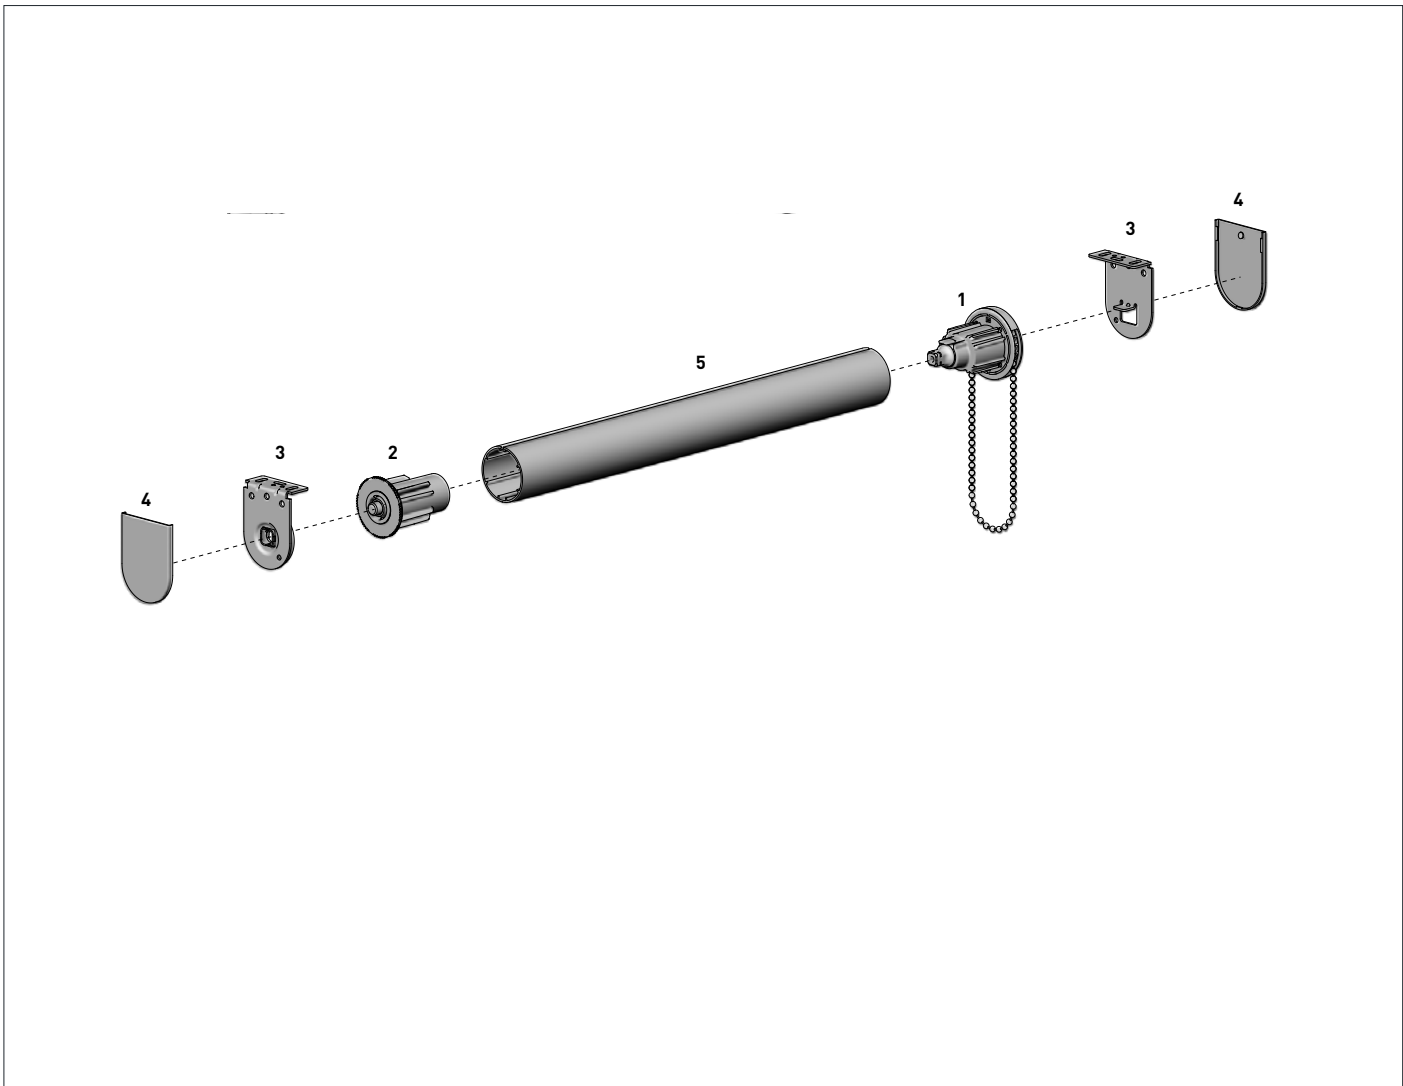

COLOUR RANGE

PRODUCT OPTIONS

Automate Li-ion 1.1 & 2Nm motors **P5**

SPRING BOOSTER (for lighter lifting) **-**

COMBO BRACKETS (dual brackets for day/night blinds) **-**

MOUNTING RAIL (for quick installation) **-**