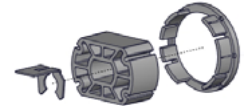

COLOUR. black 050 only
USE WITH. Aluminium Tube S45, Automate Li-ion Motor 3.0Nm

RB08 EASY-LOCK MKII EXTENDABLE IDLER | S45

3a

TYPE.	S40	S45
CODE.	RB08-0503-069040	RB08-0503-xxx045
PRICE.		
PACK.	25 | 200 Piece	25 | 200 Piece