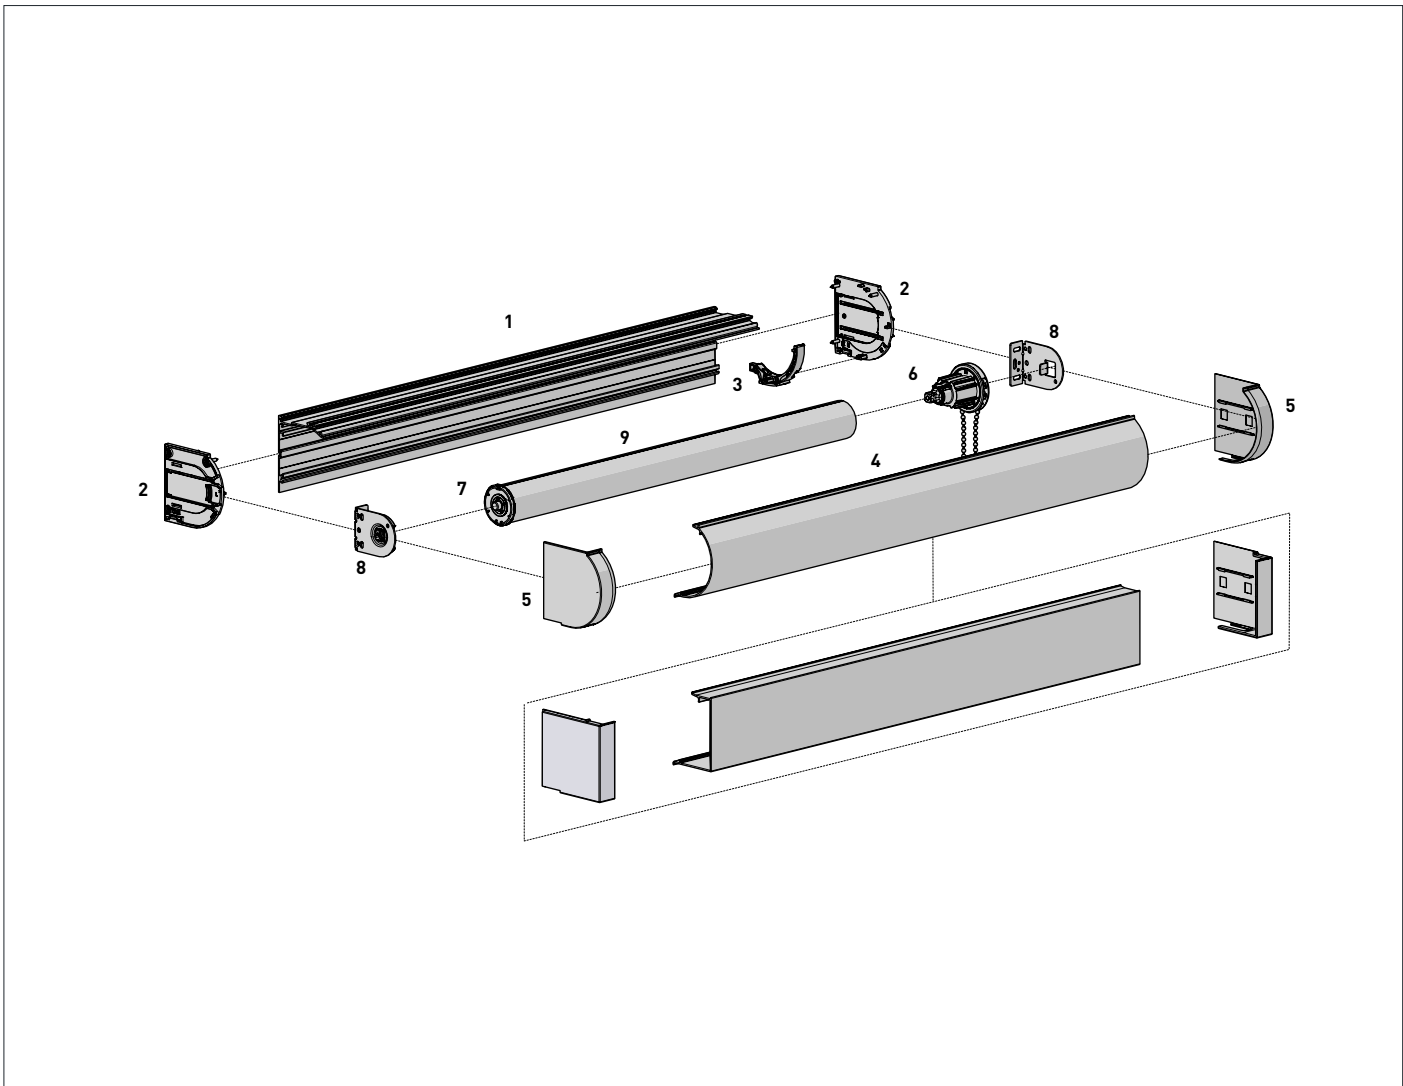

COLOUR. silver zinc plated 025
USE WITH. Cassette 75 Back

COLOUR RANGE

pure white

PRODUCT OPTIONS

ROUND FASCIA 90
(semi cassette)

SQUARE FASCIA 90
(semi cassette)

MOUNTING BRACKETS
(optional installation brkts)