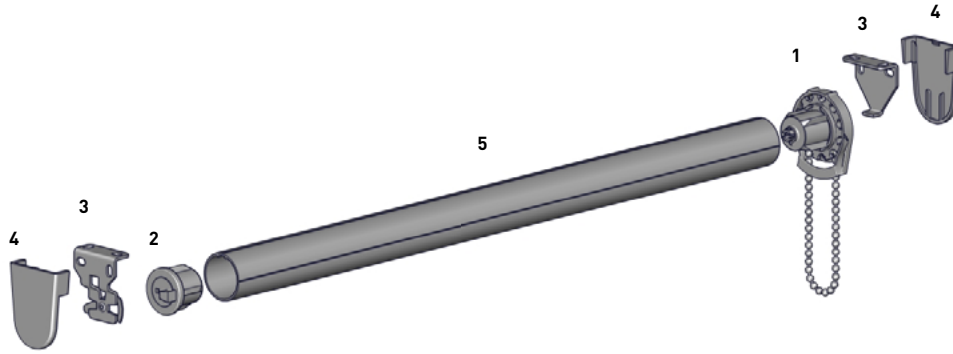

COLOUR RANGE

white

PRODUCT OPTIONS

Automate Li-ion 1.1Nm Motor **P5**

COMPONENTS

R-SERIES CLUTCH | R8 | 38MM
(1-1/2") **1**

CODE.	R8C14W
PRICE.	
PACK.	25 | 200 Piece

COLOUR. white (W)
USE WITH. R3-R8 bkt 38mm & RE tube 38mm

R-SERIES END PLUG | 38MM
(1-1/2") **2**

CODE.	REP53W
PRICE.	
PACK.	25 | 400 Piece

COLOUR. white (W)
USE WITH. R3-R8 bkt 38mm & tube 38mm

R-SERIES BRACKET | STANDARD R3 - R8 | 38MM
(1-1/2") 38mm Projection **3**

CODE.	RB360W
PRICE.	
PACK.	25 | 100 Set

COLOUR. white (W)
USE WITH. R3-R8 bkt cover, R3-R8 clutch & R-series end plug 28/32/38mm

R-SERIES BRACKET COVER | R3 - R8 | 38MM
(1-1/2") 38mm Projection **4**

CODE.	RBPC360W
PRICE.	
PACK.	25 | 100 Piece

COLOUR. white (W)
USE WITH. R series bracket R3-R8 38mm

ALUMINIUM TUBE O.D. 38MM X 4.87M LENGTH
(1-1/2") | Length: 16ft / 4.87m **5**

TYPE.	Taped
CODE.	RTEA4T16
PRICE.	
PACK.	8 Length

COLOUR. Mill
USE WITH. Clutch 38mm & Pin end 38mm