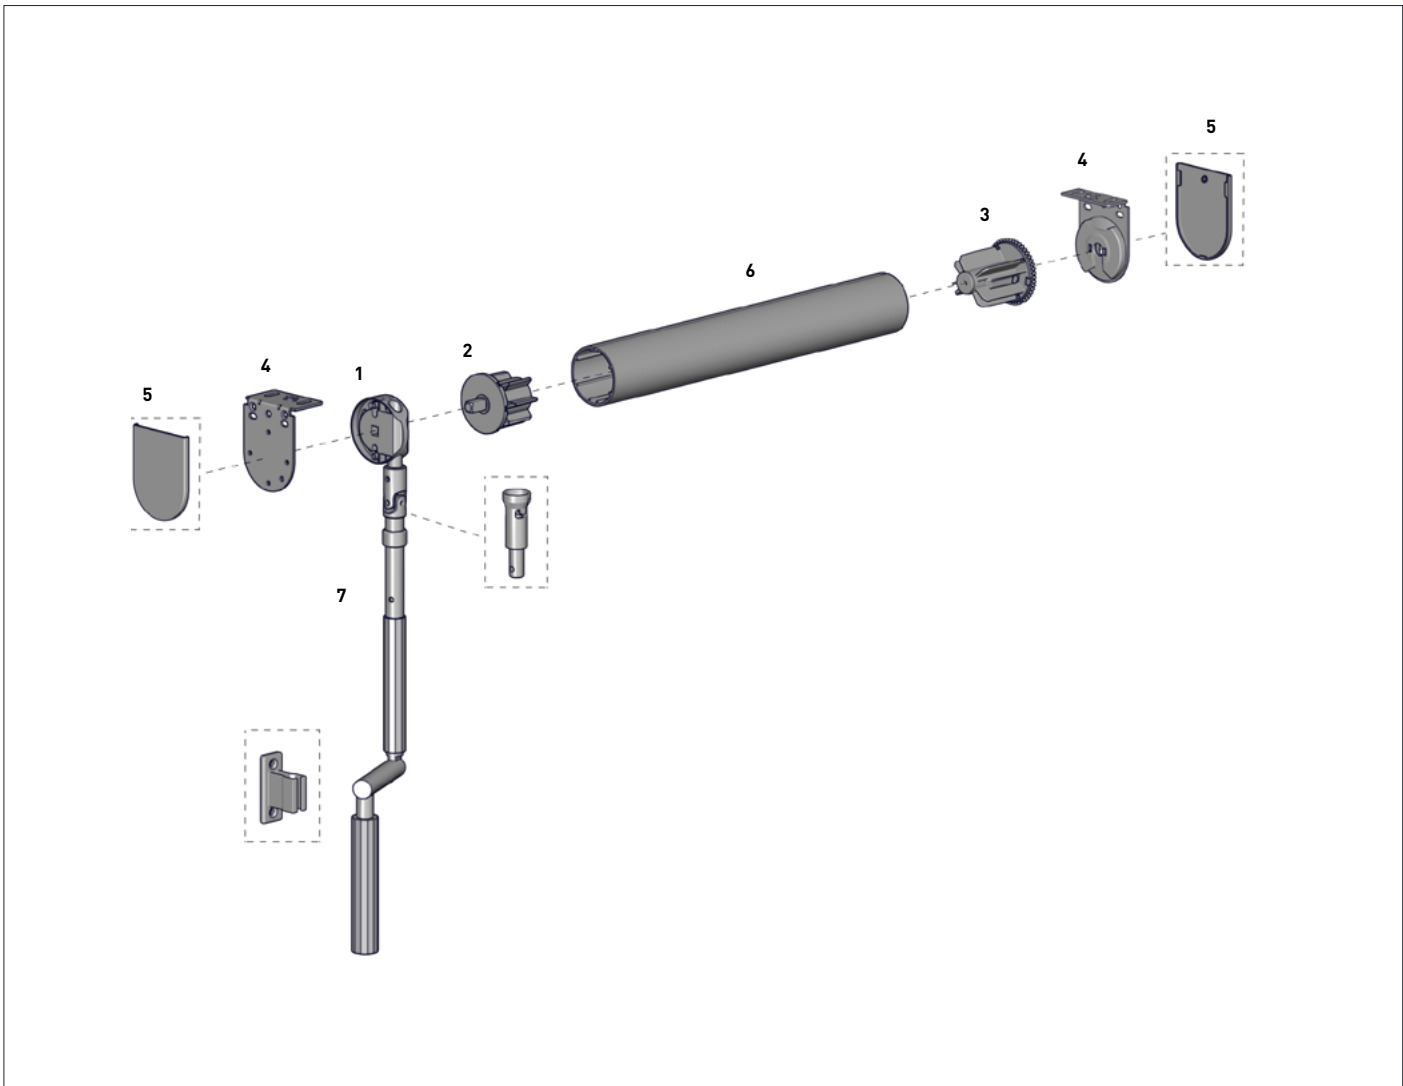

COLOUR RANGE

pure white

PRODUCT OPTIONS

<p>COUPLING JOINT (allows for removable arm)</p>	<p>CRANK ARM SUPPORT (secures arm to wall)</p>	<p>MOUNTING RAIL (for quick installation)</p>
-------------------------------------------------------------	-----------------------------------------------------------	----------------------------------------------------------