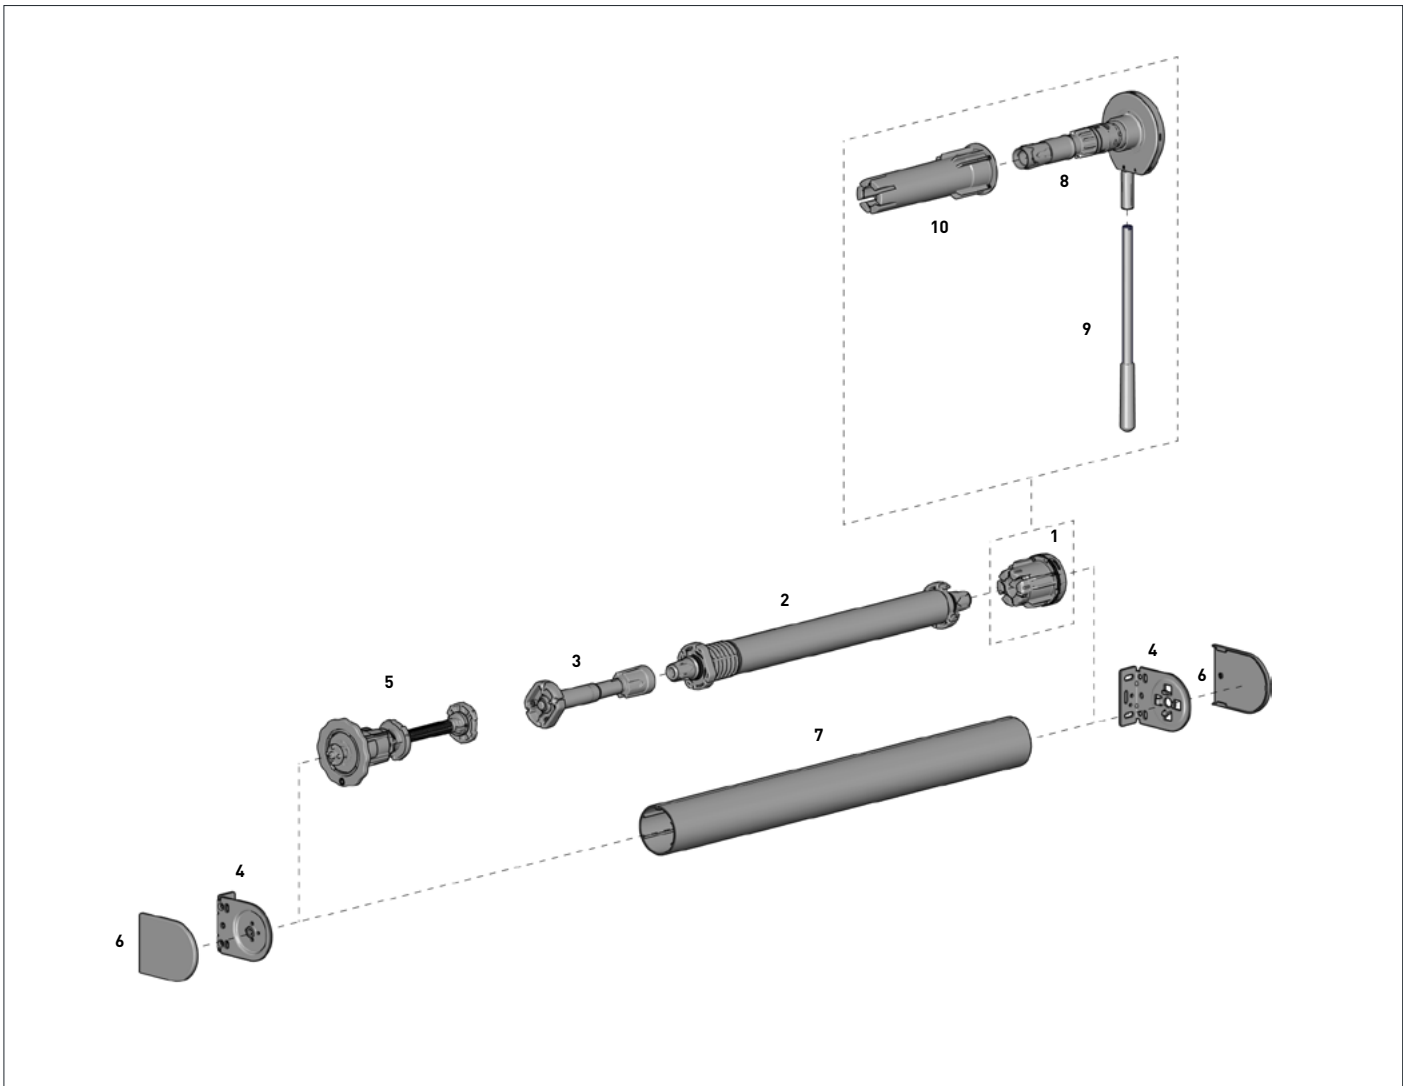

T-SPLINE ALUMINIUM TUBE | S45 - HEAVY DUTY
O.D 49.0mm x 5.8m Length

TYPE.	No Tape
CODE.	RB93-0449-000580
PRICE.	
PACK.	6 54 Length

COLOUR. mill finish 000 only
USE WITH. Chain Winder S45, Easy-Lock Auto Idler S45, T - Spline