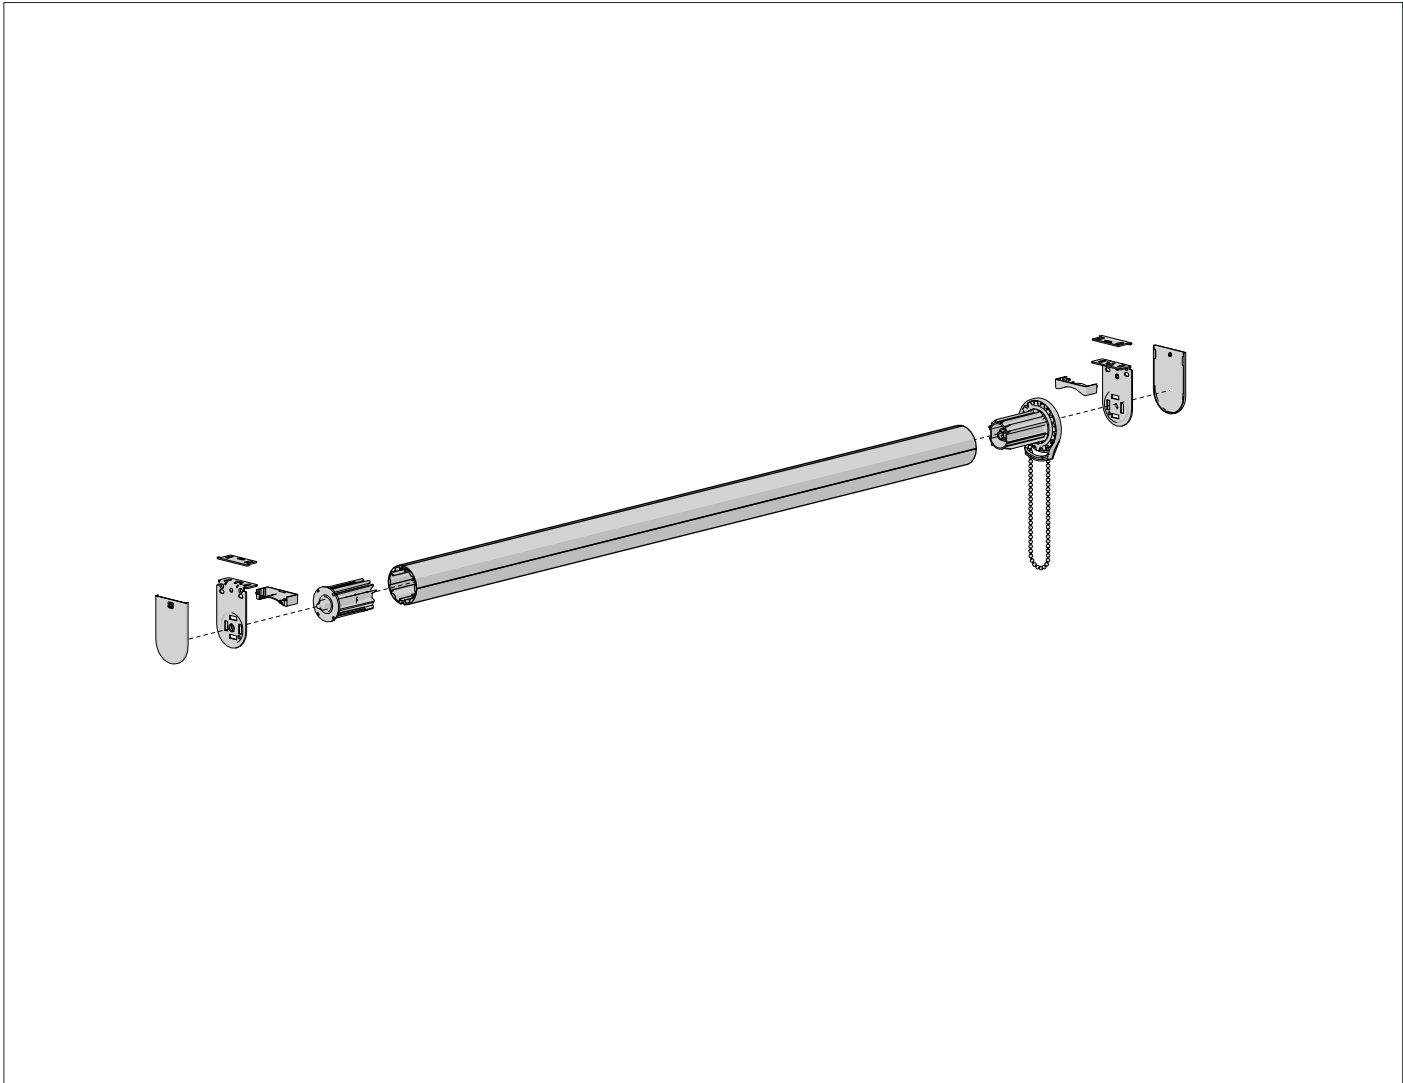

COLOUR RANGE

white

PRODUCT OPTIONS

Automate Li-ion
1.1, 2 & 3Nm motors

P5

SKYLINE EASY LINK
(to achieve wider spans)

P98

MOUNTING RAIL
(for quick installation)

-

PRODUCT OPTIONS

MEDIUM EASY-LINK SKYLINE

P98

CF90
(for light blackout)

P116