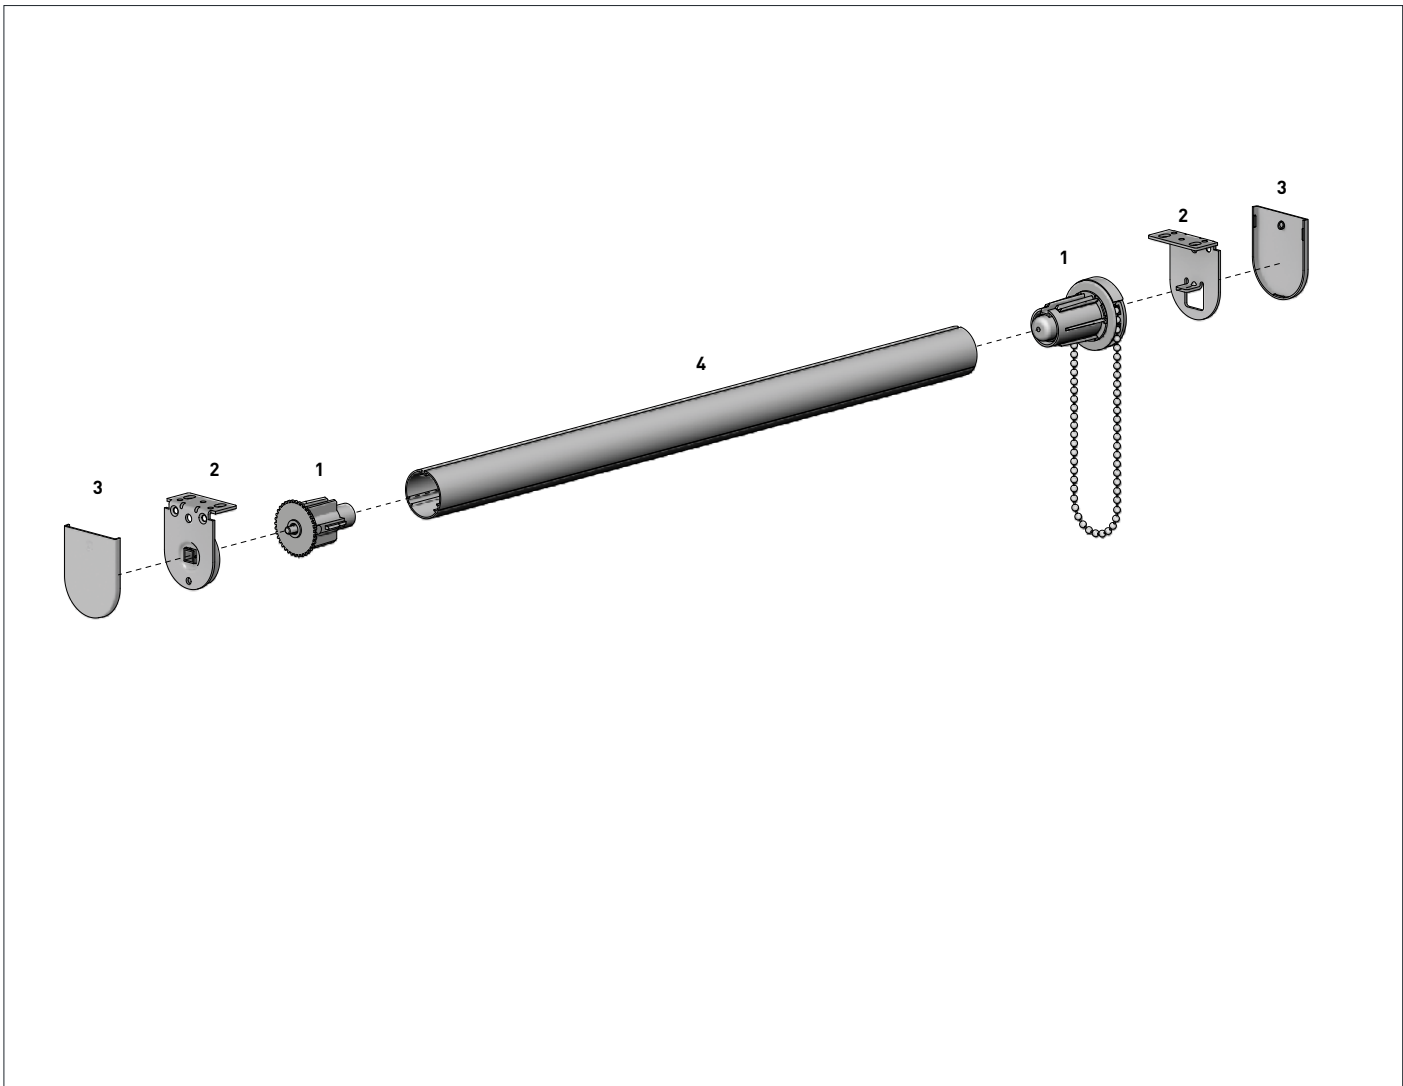

COLOUR. white (W)
USE WITH. R series bracket R3-R8 38mm

ALUMINIUM TUBE O.D. 38MM X 4.87M LENGTH
(1-1/2") | Length: 16ft / 4.87m **5**

TYPE.	Taped
CODE.	RTEA4T16
PRICE.	
PACK.	8 Length

COLOUR. Mill
USE WITH. Clutch 38mm & Pin end 38mm