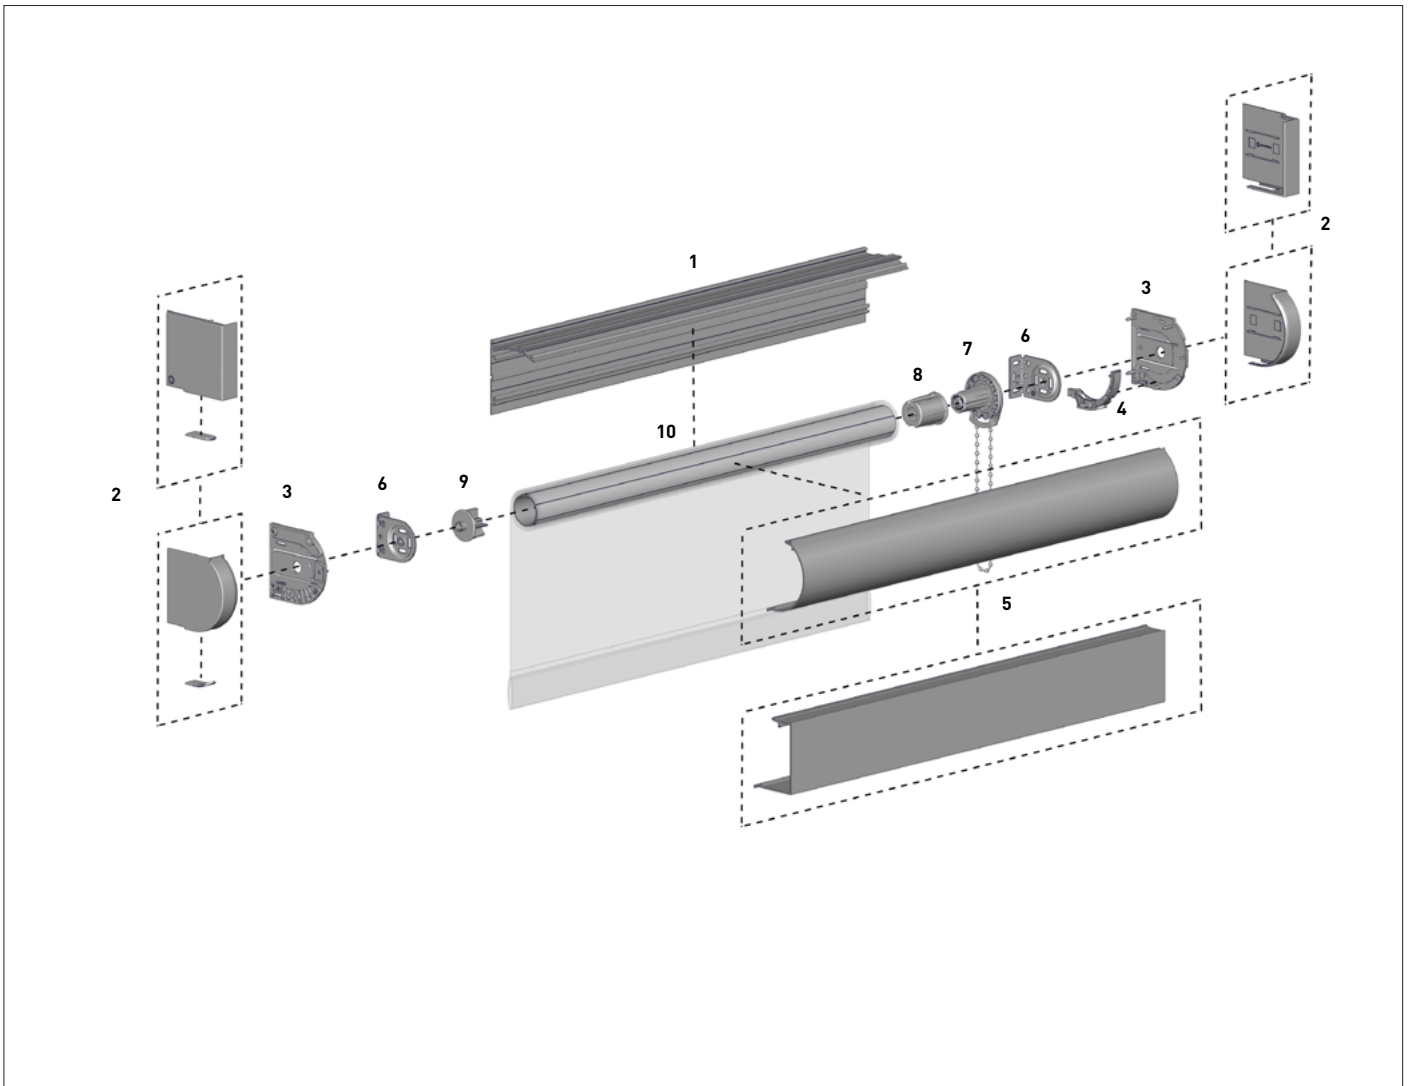

COLOUR RANGE

pure white

PRODUCT OPTIONS

AUTOMATE 1.1NM & 2.0NM MOTOR

ES WAND

EASY-LINK
(for wider spans)