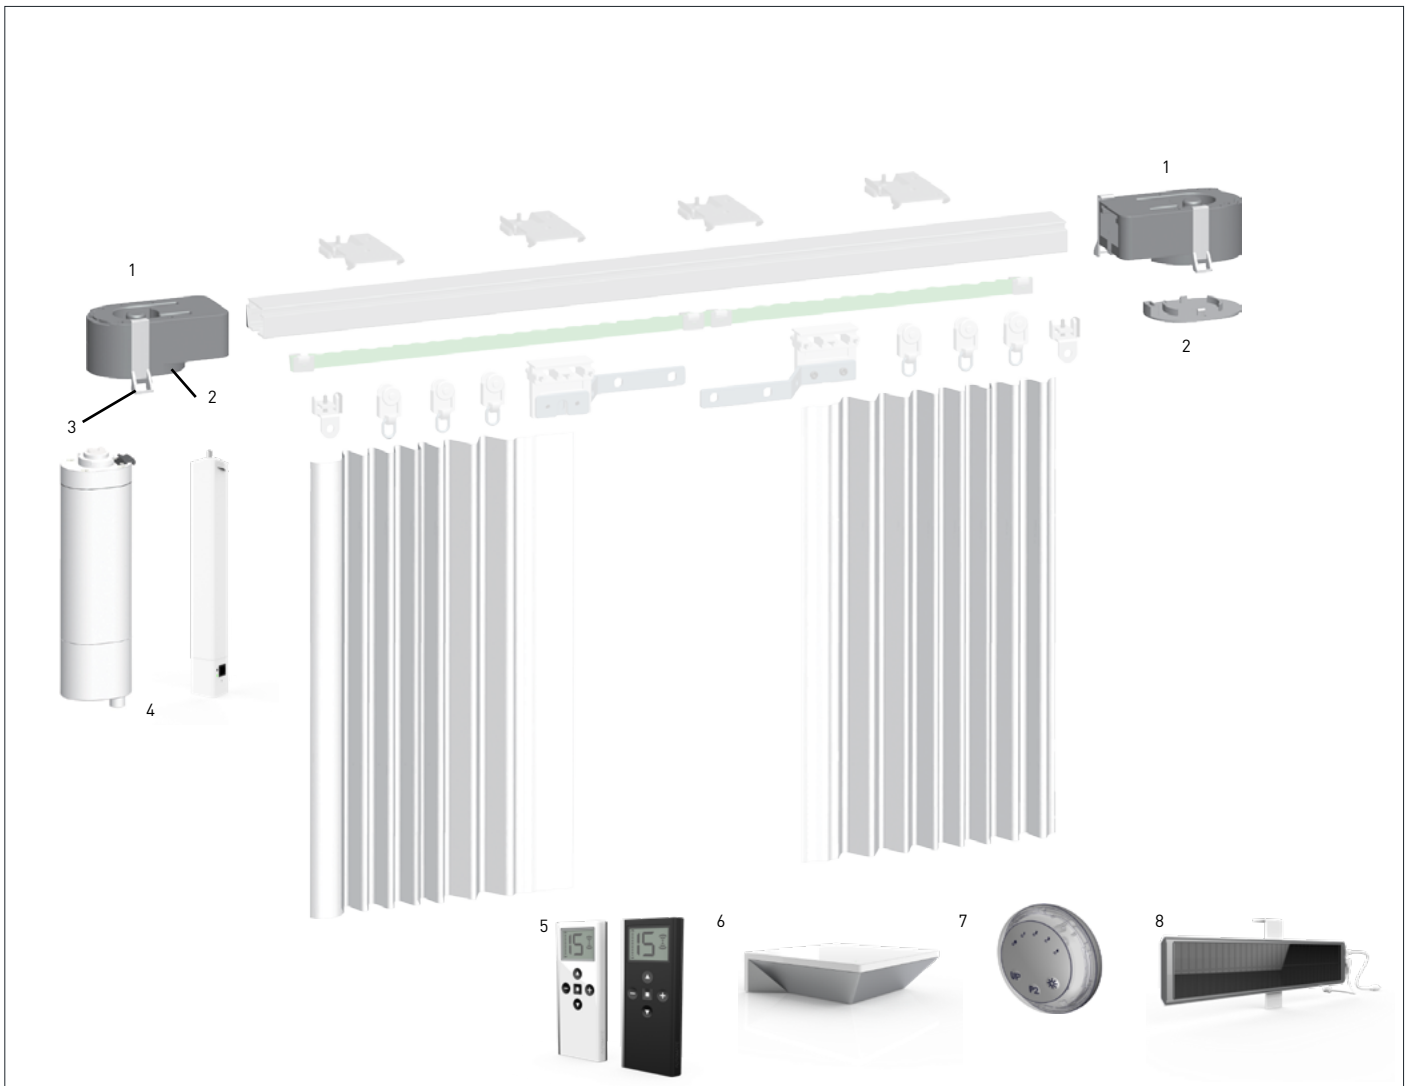

USE WITH. Automate Motors

DRAPERY

CU21 Motorised

COLOUR RANGE

snow white

V1 DRIVE UNIT

1

CODE.	CU21-0211-062001
PRICE.	
PACK.	1 20 PIECE