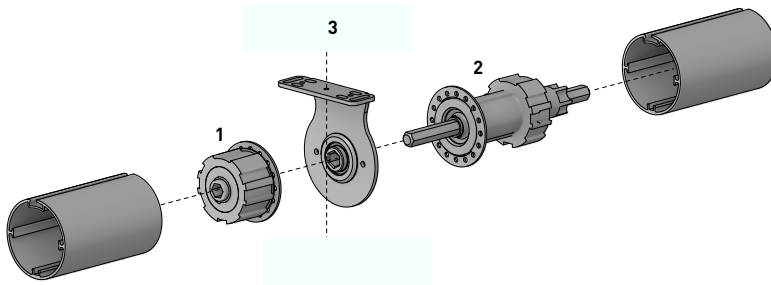

ALUMINIUM TAPED TUBE 5b
(O.D 50mm x 4.87m length)

CODE.	RTEA5T16
PRICE.	
PACK.	4 Length

COLOUR. mill finish
USE WITH. skyline adpt 50mm & skyline bkts 38/50mm

COLOUR RANGE

pure white

COMPATIBLE SYSTEMS

CHAIN CONTROL S60