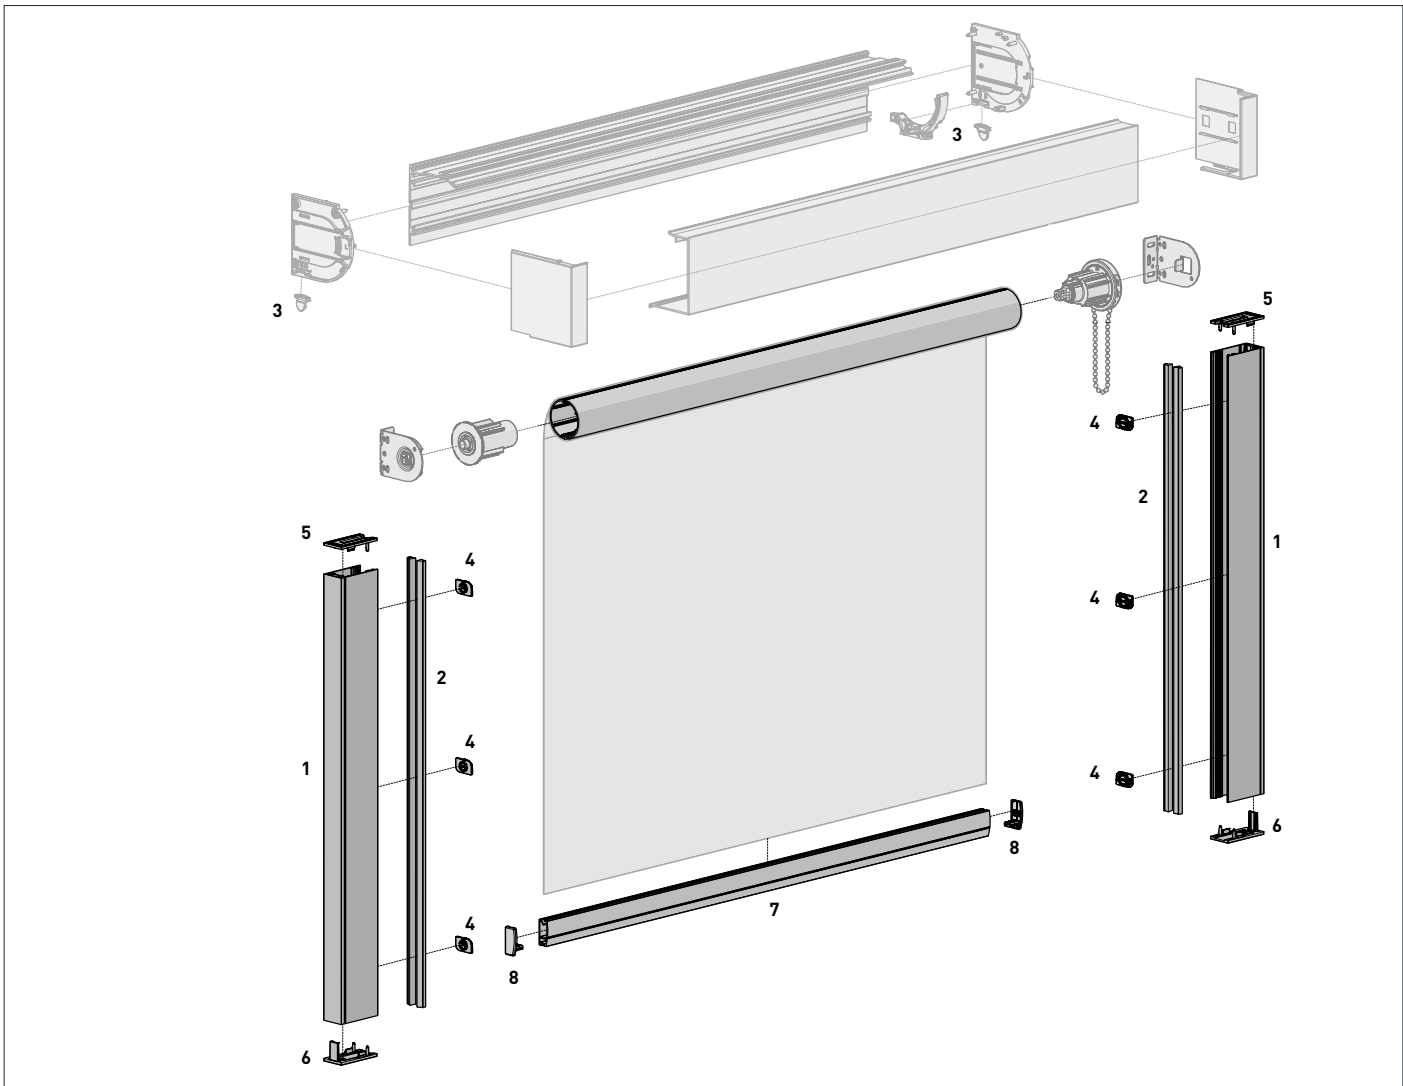

COLOUR RANGE

pure white

PRODUCT OPTIONS

EASY-LINK [S40/45 only] **P96**
(for wider spans)

SQUARE FASCIA 90
(semi cassette)

ROUND FASCIA 90
(semi cassette)