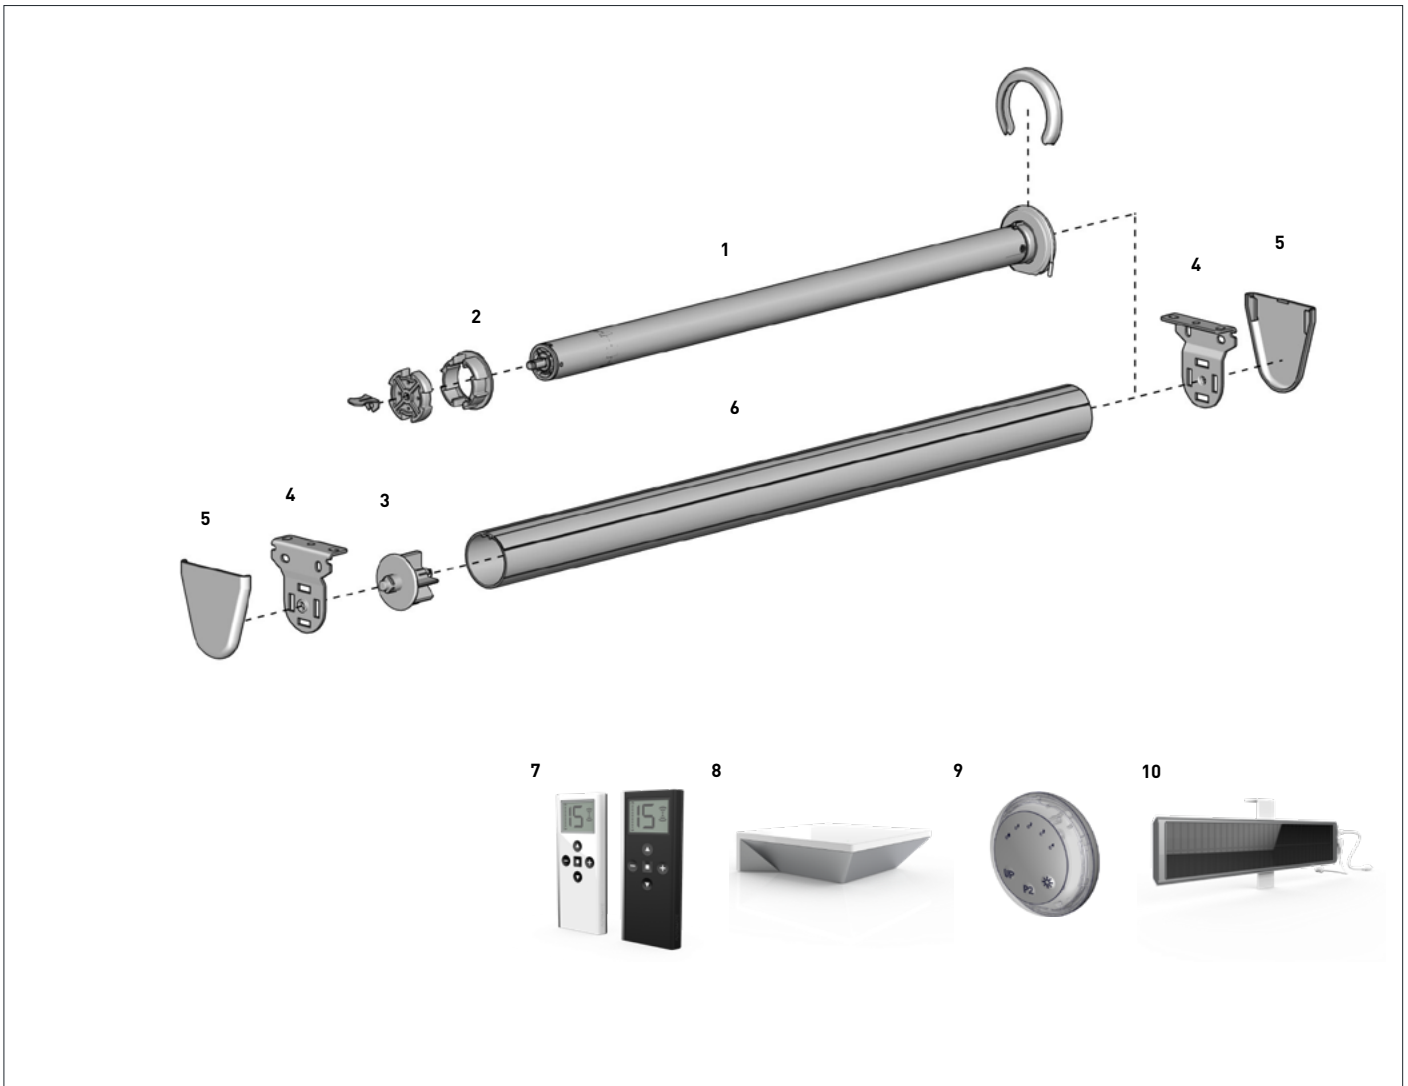

COLOUR RANGE

white silver grey black

PRODUCT OPTIONS

SYSTEM UPGRADES