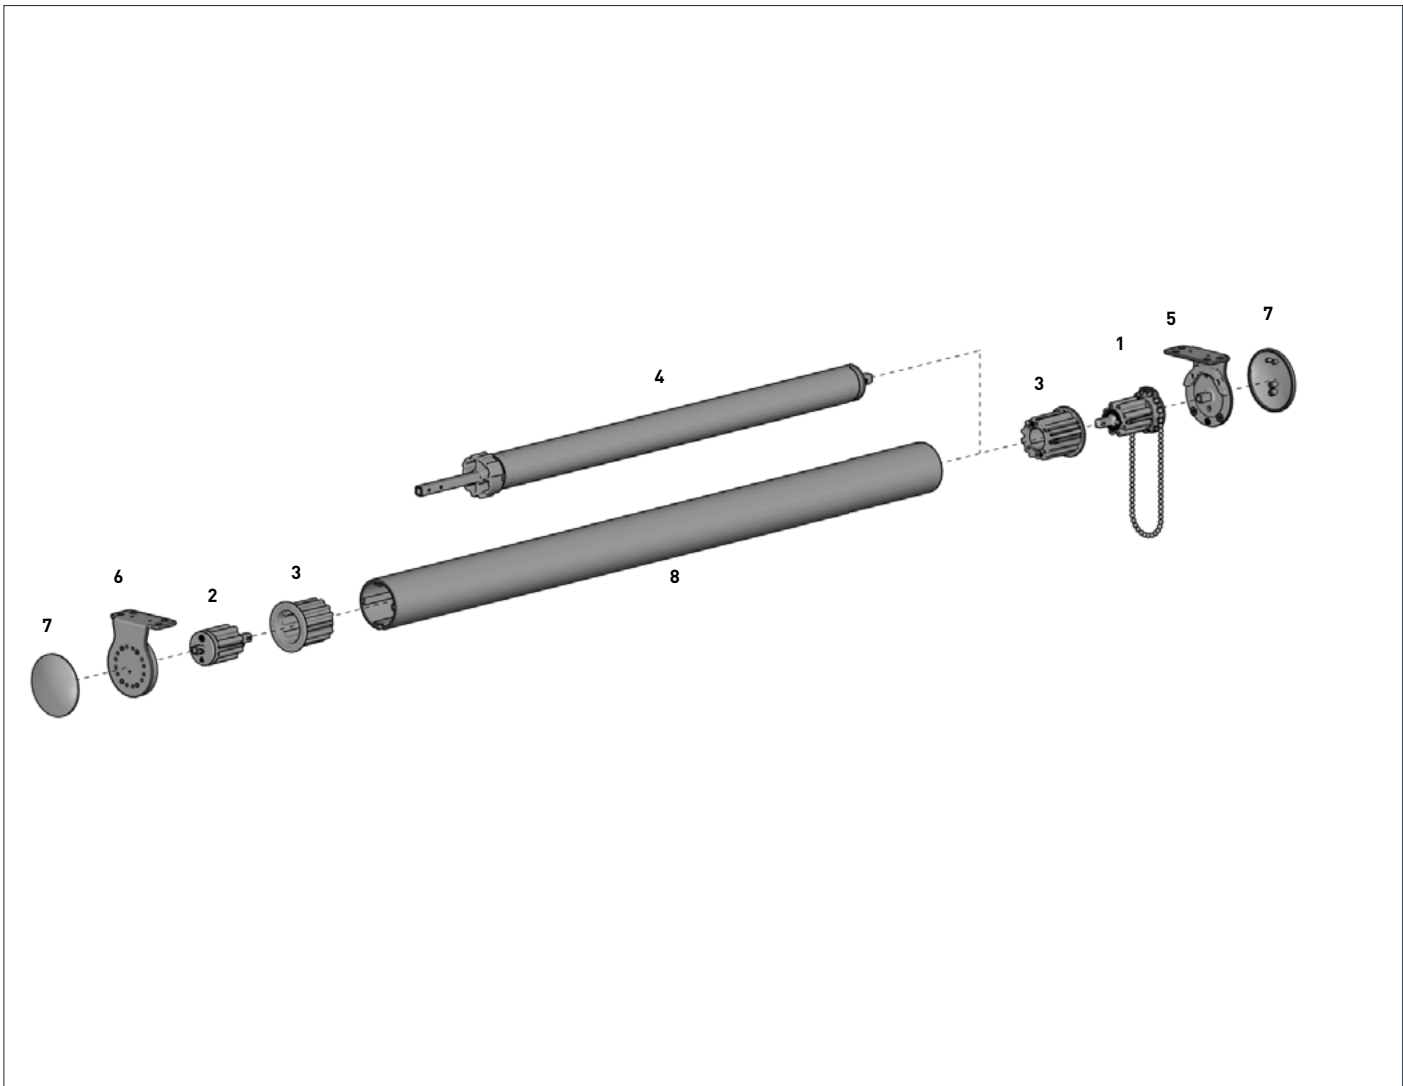

COLOUR. white (W), black (BK)
USE WITH. Std bkt 50mm

ALUMINIUM TUBE O.D. 50MM X 4.87M LENGTH
(2") | Length: 16ft / 4.87m 6

TYPE.	Taped
CODE.	RTEA5T16
PRICE.	
PACK.	40 Length

COLOUR. mill finish
USE WITH. Adpt 50mm