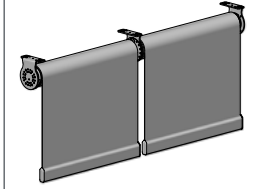

SYSTEM UPGRADES

LARGE MULTI-LINK S60 **P100**
(for wider spans)