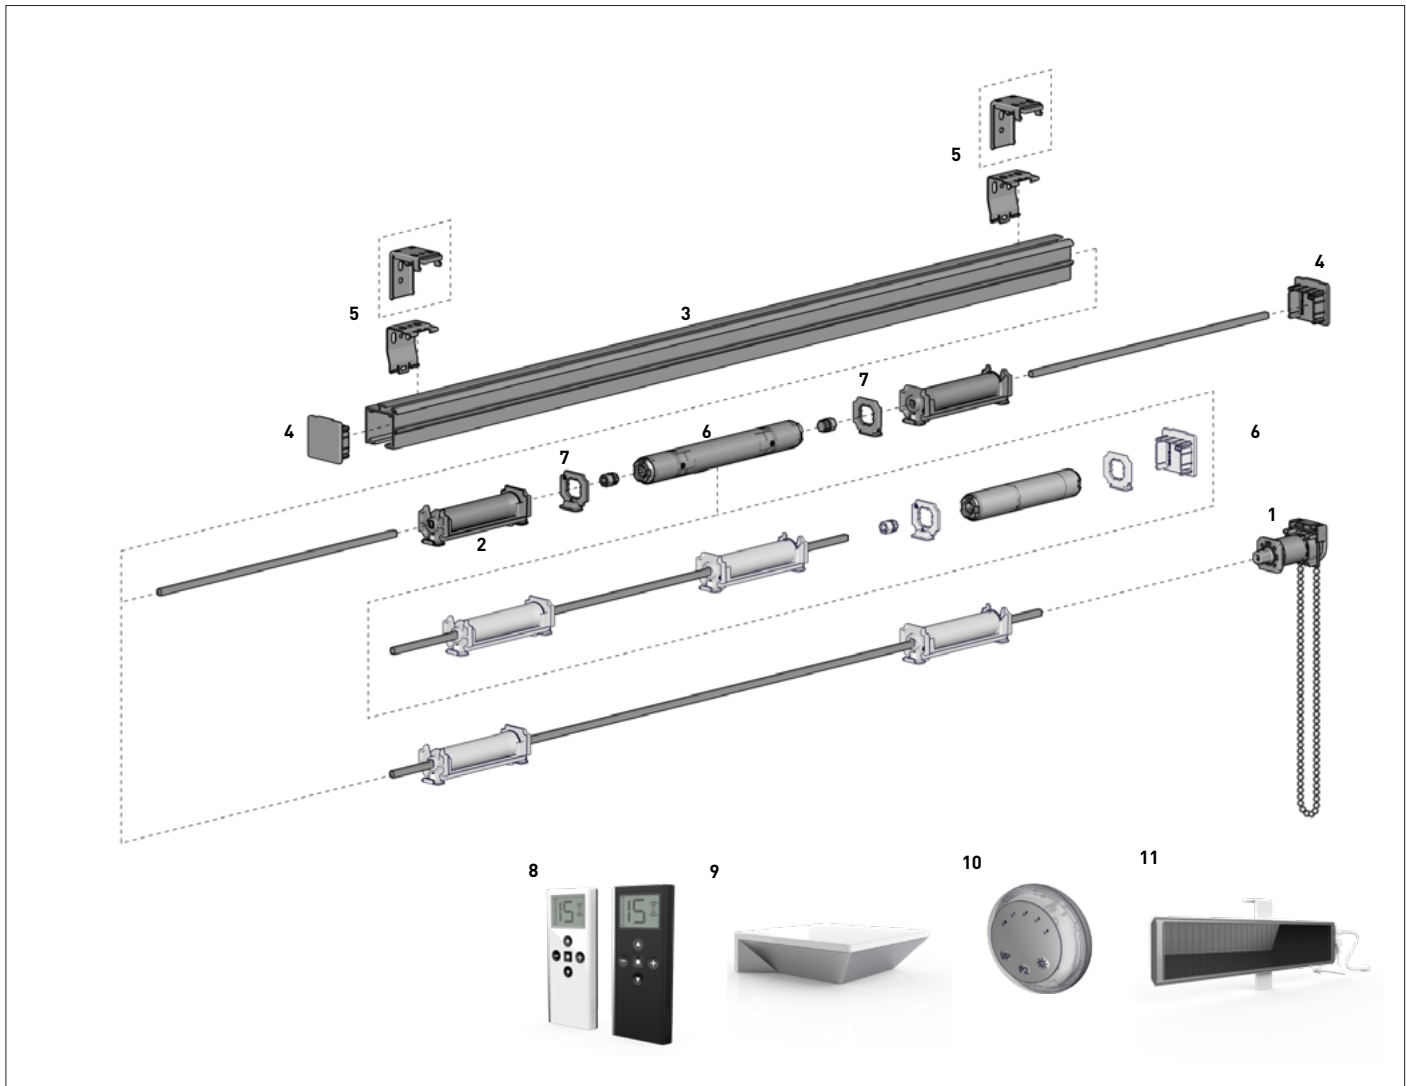

ROMANS

SS38 Systems

COLOUR RANGE

pure white

PRODUCT OPTIONS

SS38 SLIM SPOOL

SS38 SPRING LOADED MOUNTING CLIP

CHAIN TENSIONERS & SCREWS