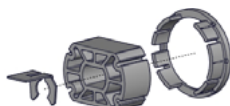

COLOUR. black 050 only
USE WITH. Aluminium Tube S45, Automate Li-ion Motor 2Nm

AUTOMATE | CROWN & DRIVE SET

2d

Crown, drive wheel and disc adaptor & clip for 35mm motor to S45

CODE.	MTCRDR-35-S45
PRICE.	
PACK.	1 | 250 Sets