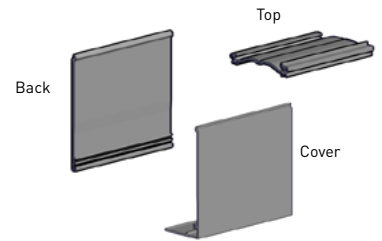

AERO LIMITER IDLER END

TYPE.	LH Control (Red)	RH Control (Blue)
CODE.	RB12-6001-xxx145	RB12-6002-xxx245
PRICE.		
PACK.	5 | 40 Piece	5 | 40 Piece

COLOUR. pure white 069, silvery grey 338
USE WITH. Aluminium Tube S45

T-SPLINE ALUMINIUM TUBE - S45 | LIGHT

O.D 43.0mm x 5.8m Length

TYPE.	No Tape
CODE.	RB93-0443-000580
PRICE.	
PACK.	10 | 80 Lengths

COLOUR. mill finish 000 only
USE WITH. Booster Universal, Decelerator, Connector, Limiter Idler End, T - Spline

T-SPLINE ALUMINIUM TUBE - S45 | STANDARD

O.D 44.0mm x 5.8m Length

TYPE.	No Tape
CODE.	RB93-0444-000580
PRICE.	
PACK.	10 | 80 Lengths

COLOUR. mill finish 000 only
USE WITH. Booster Universal, Decelerator, Connector, Limiter Idler End, T - Spline

T-SPLINE ALUMINIUM TUBE - S45 | HEAVY DUTY

O.D 49.0mm x 5.8m Length

TYPE.	No Tape
CODE.	RB93-0449-000580
PRICE.	
PACK.	6 | 54 Lengths

COLOUR. mill finish 000 only
USE WITH. Booster Universal, Decelerator, Connector, Limiter Idler End, T - Spline

T-SPLINE - SLIDE-ON

18mm tail | 200 Lm Roll

CODE.	RB92-0404-311215
PRICE.	
PACK.	1 | 10 Rolls

COLOUR. light grey 311 only
USE WITH. T - SPLINE Aluminium Tube S45

MULTI-PURPOSE DOUBLE SIDED TAPE

50Lm Roll

TYPE.	12mm	18mm
CODE.	HD31-0401-001012	HD31-0401-001018
PRICE.		
PACK.	1 | 36 Rolls	1 | 24 Rolls

COLOUR. clear 001 only
USE WITH. Aluminium tubes

AERO DUAL CASSETTE

5.8 m Lengths Back, Cover & Top Profiles

COLOUR.	ANODISED 020		
TYPE.	Back w/ Foam Tape	Cover w/ Foam Tape	Top
CODE.	RB12-0202-020580	RB12-0201-020580	RB12-0103-020580
PRICE.			
PACK.	4 | 64 Lengths	4 | 64 Lengths	4 | 64 Lengths

COLOUR.	PURE WHITE 069		
TYPE.	Back w/ Foam Tape	Cover w/ Foam Tape	Top
CODE.	RB12-0202-069580	RB12-0201-069580	RB12-0103-069580
PRICE.			
PACK.	4 | 64 Lengths	4 | 64 Lengths	4 | 64 Lengths

COLOUR. anodised 020, pure white 069
USE WITH. Aero Dual Cassette Barcets

AERO FABRIC BRUSH

For top cover

TYPE.	For Box Top - 10mm
CODE.	SB91-0012-050300
PRICE.	
PACK.	300 | 1,200.00 Lm

COLOUR. black 050
USE WITH. Aero Dual cassette (back & top)

AERO DUAL CASSETTE CHAIN CONTROL BRACKET

TYPE.	Left hand control	Right hand control
CODE.	RB12-1001-xxx140	RB12-1001-xxx240
PRICE.		
PACK.	5 | 40 Sets	5 | 40 Sets

COLOUR. pure white 069, silver grey 338
USE WITH. Aero Chain Control

AERO DUAL CASSETTE CHAINFREE CONTROL BRACKET

TYPE.	Left hand control	Right hand control
CODE.	RB12-1003-xxx140	RB12-1003-xxx240
PRICE.		
PACK.	5 | 40 Sets	5 | 40 Sets

COLOUR. pure white 069, silver grey 338
USE WITH. Aero Spring Control

AERO DUAL CASSETTE IDLER END BRACKET

TYPE.	Left hand control	Right hand control
CODE.	RB12-1002-xxx140	RB12-1002-xxx240
PRICE.		
PACK.	5 | 40 Sets	5 | 40 Sets

COLOUR. pure white 069, silver grey 338
USE WITH. Aero Limiter Idler end

AERO DUAL CASSETTE CHAIN CONTROL CAP

CODE.	RB12-1201-xxx040
PRICE.	
PACK.	10 | 200 Pieces

COLOUR. pure white 069, silver grey 338
USE WITH. Aero Chain control bracket