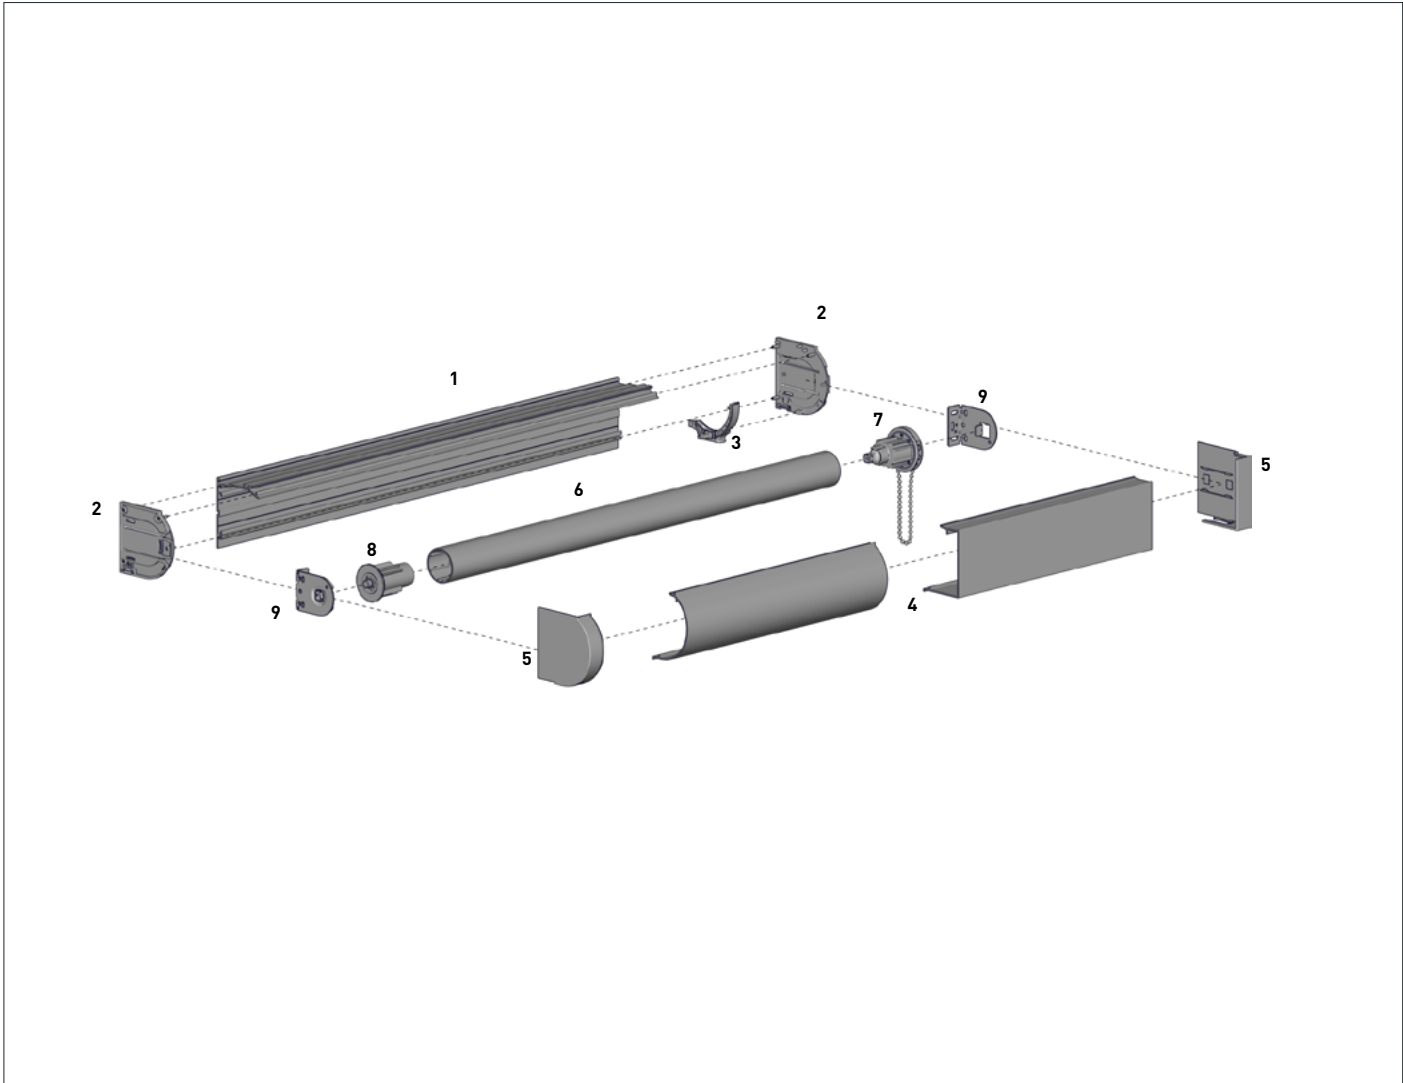

COLOUR RANGE

pure white

PRODUCT OPTIONS

ROUND FASCIA 75
(semi cassette)

SQUARE FASCIA 75
(semi cassette)

MOUNTING BRACKETS
(optional installation brkts)

AUTOMATE 1.1NM MOTOR