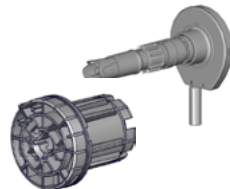

AUTOMATE 1.1NM & 2.0NM MOTOR

ES WAND

EASY-LINK
(for wider spans)

EASY SPRING SERIES

CASSETTE 90 BACK
4.8m length

CODE.	RC01-0101-069480
PRICE.	
PACK.	4 48 Lengths

COLOUR. pure white 069
USE WITH. Cassette Round or Square & End Plate set