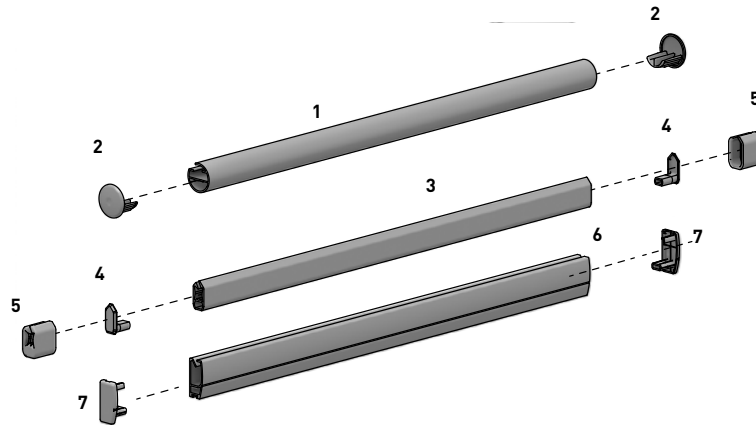

COLOUR RANGE

pure white anodised

COMPONENTS

ROUND ALUMINIUM BOTTOM RAIL

22.0mm x 5.8mt Length

CODE. RB91-1203-xxx580

PRICE.

PACK. 10 | 200 Length

COLOUR. pure white 069, natural anodised 020

USE WITH. Spline - Flat 15mm, ROUND Slimline & Wire Guide End Caps

FLAT BOTTOM RAIL END CAP

Universal

CODE. RB91-2105-xxx001

PRICE.

PACK. 100 | 5,000.00 Piece

COLOUR. pure white 069, silver grey 338

USE WITH. FLAT Bottom Rail, CF dim-OUT system.

ROUND SLIMLINE BOTTOM RAIL END CAP

Universal

CODE. RB91-2104-xxx022

PRICE.

PACK. 100 | 5,000.00 Piece

COLOUR. pure white 069, silver grey 338

USE WITH. ROUND Bottom Rail

FLAT BOTTOM RAIL SIDE/WIRE GUIDE END CAP

Universal

CODE. RB91-2205-xxx001

PRICE.

PACK. 100 | 500 Piece

COLOUR. pure white 069, silver grey 338

USE WITH. FLAT Bottom Rail, Wire Guide Tensioning Cable

FLAT ALUMINIUM BOTTOM RAIL

11.0 x 22.0mm x 4.8mt Length

CODE. RB91-1205-xxx480

PRICE.

PACK. 10 | 320 Length

COLOUR. pure white 069, natural anodised 020

USE WITH. Spline - Flat 10mm, FLAT End Cap , FLAT Side/Wire Guide End Cap

D30 SILENT MEDIUM ALUM. BOTTOM RAIL

14mm x 31mm x 5.8m length

CODE. RB91-1232-xxx580

PRICE.

PACK. 10 | 140 Lengths

COLOUR. pure white 069, natural anodised 020

USE WITH. Spline - Flat 15mm, D30 End Cap, D30 Wire Guide End Cap