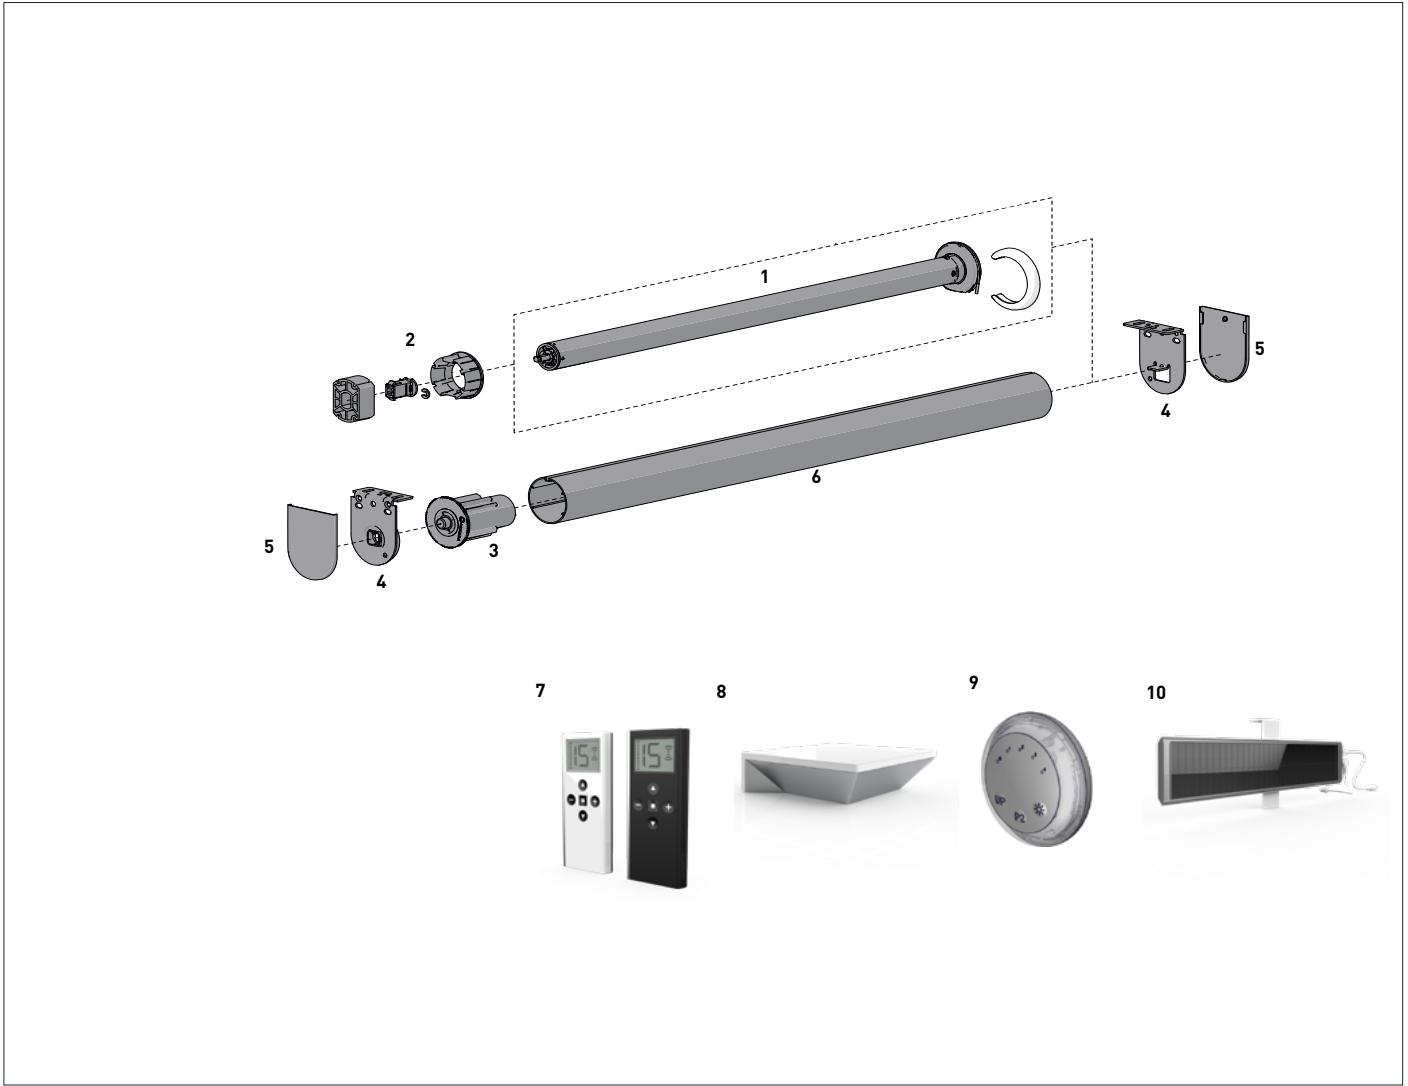

COLOUR RANGE

PRODUCT OPTIONS

SMART PHONE CONTROL **P11**

SOLAR PANEL CHARGER **P11**
(energy efficient solution)

COMBO BRACKETS
(dual brackets for day/night blinds)

MOUNTING RAIL
(for quick installation)

SYSTEM UPGRADES

EASY-LINK™ **P96**
(for wider spans)

CF90 **P116**
(for light blockout)

INTERNAL WIRE GUIDE **P102**
(for controlled stability)