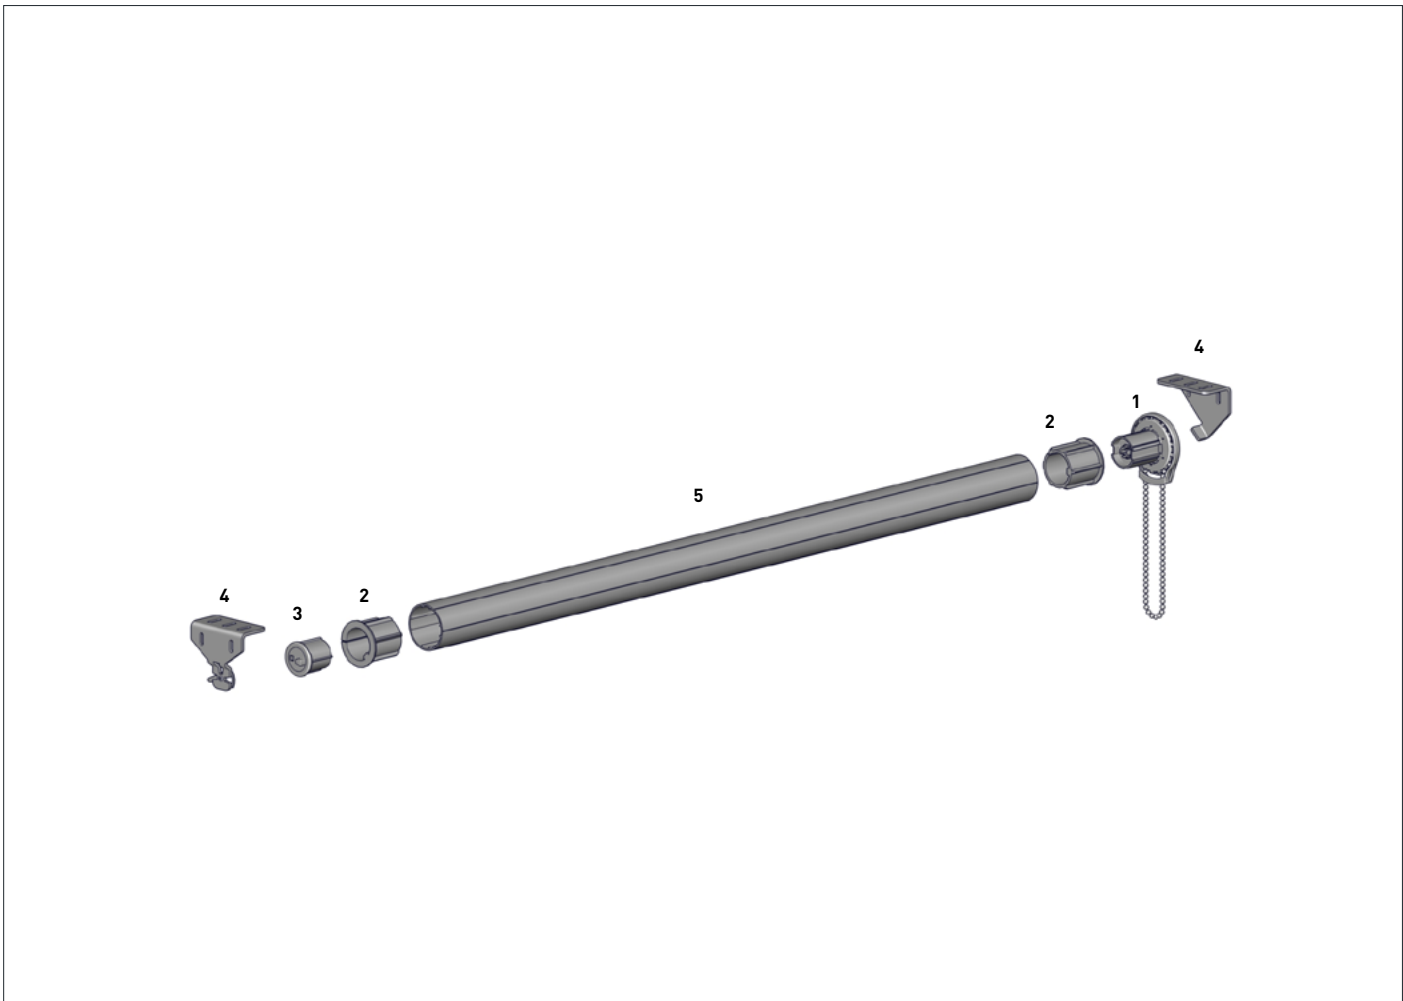

COLOUR RANGE

white

PRODUCT OPTIONS

AUTOMATE MOTORS
10NM

P6