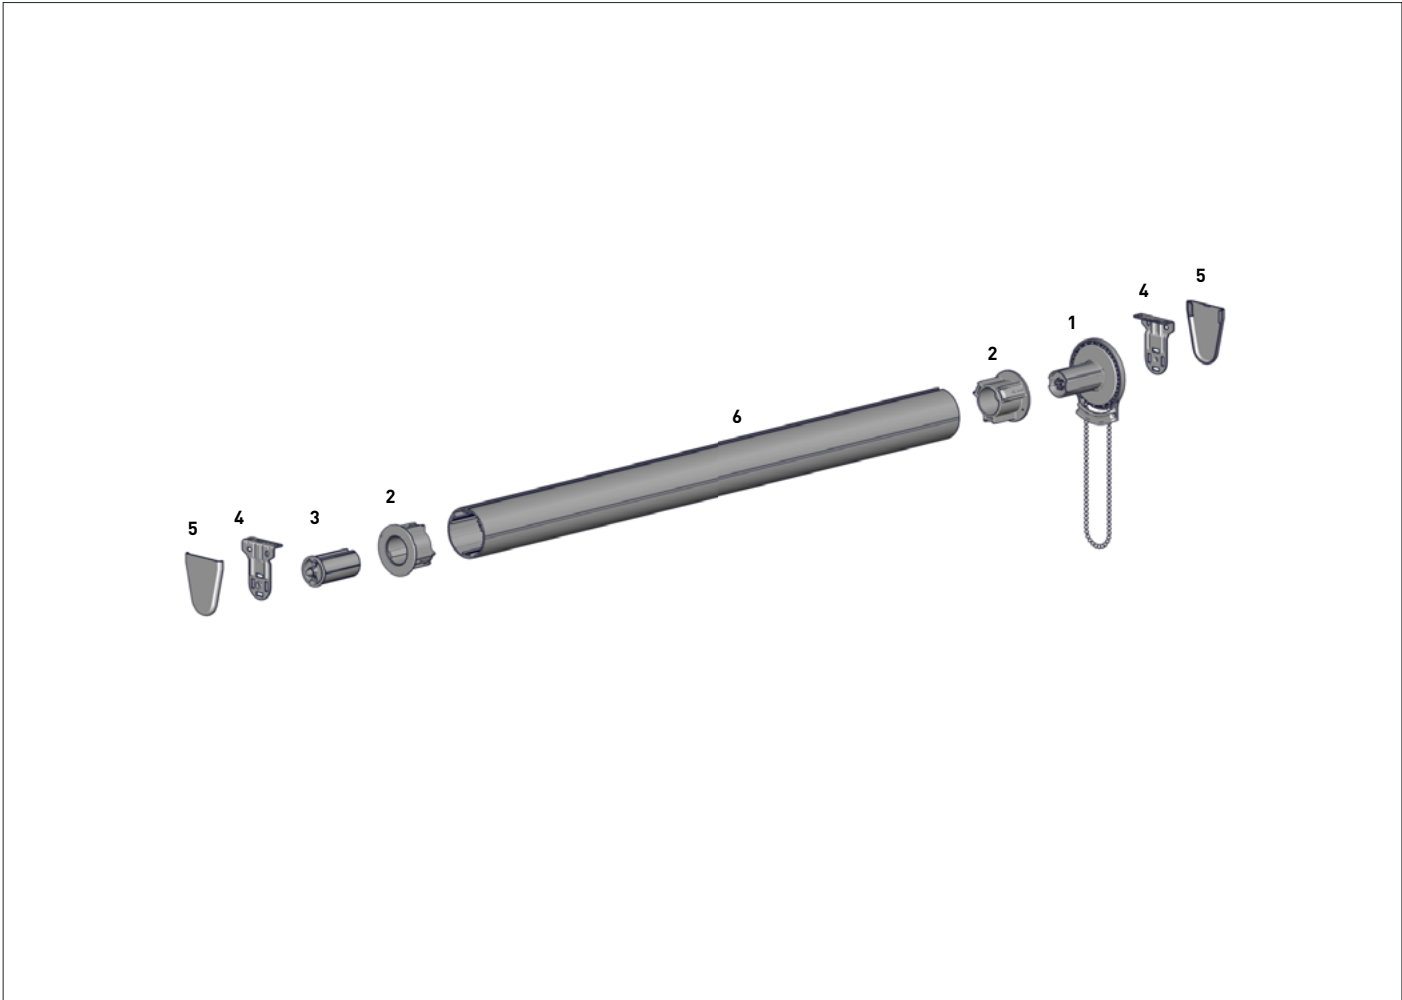

ALUMINIUM TUBE O.D. 50MM X 4.87M LENGTH
(2") | Length: 16ft / 4.87m 5

TYPE.	Taped
CODE.	RTEA5T16
PRICE.	
PACK.	4 Length

COLOUR. Mill
USE WITH. Adpt 50mm & End plug 38mm

COLOUR RANGE

white black

PRODUCT OPTIONS