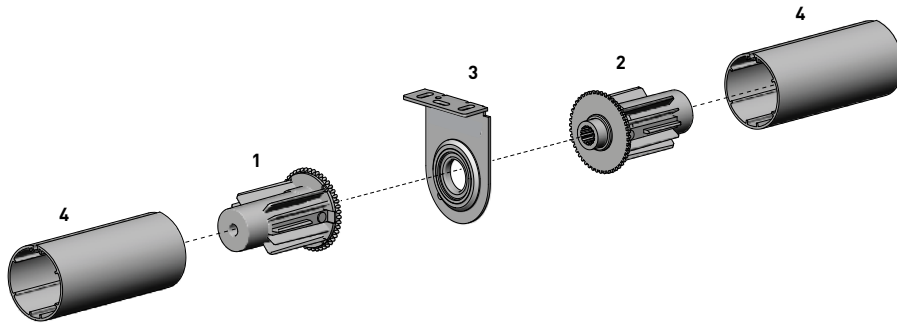

COLOUR RANGE

pure white silver grey

PRODUCT OPTIONS

UNI-LINK
(for up to 90 degree linked blind installations)

A diagram showing the UNI-LINK roller assembly, which consists of two gears (1 and 2) mounted on a bracket (3), with roller tubes (4) attached to the gears. The assembly is designed for up to 90 degree linked blind installations.

SLIM PRO DBL BRCKTS
(dual brackets for day/night blinds)

A diagram showing the SLIM PRO DBL BRCKTS, which are dual brackets designed for day/night blinds. The diagram shows a bracket with a central slot and mounting tabs.

COMPATIBLE SYSTEMS

CHAIN CONTROL P40
S40 & S45

A diagram showing the Chain Control system, which includes a gear (1) and a chain (2) attached to a roller tube (4). The system is compatible with S40 and S45 models.

CRANK GEAR S45 P58

A diagram showing the Crank Gear S45 system, which includes a gear (1) and a crank arm (2) attached to a roller tube (4). The system is compatible with S45 models.

AUTOMATE S45 P66

A diagram showing the Automate S45 system, which includes a gear (1) and a roller tube (4). The system is compatible with S45 models.