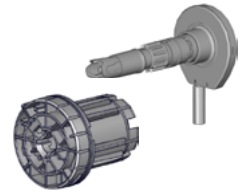

EASY SPRING SERIES