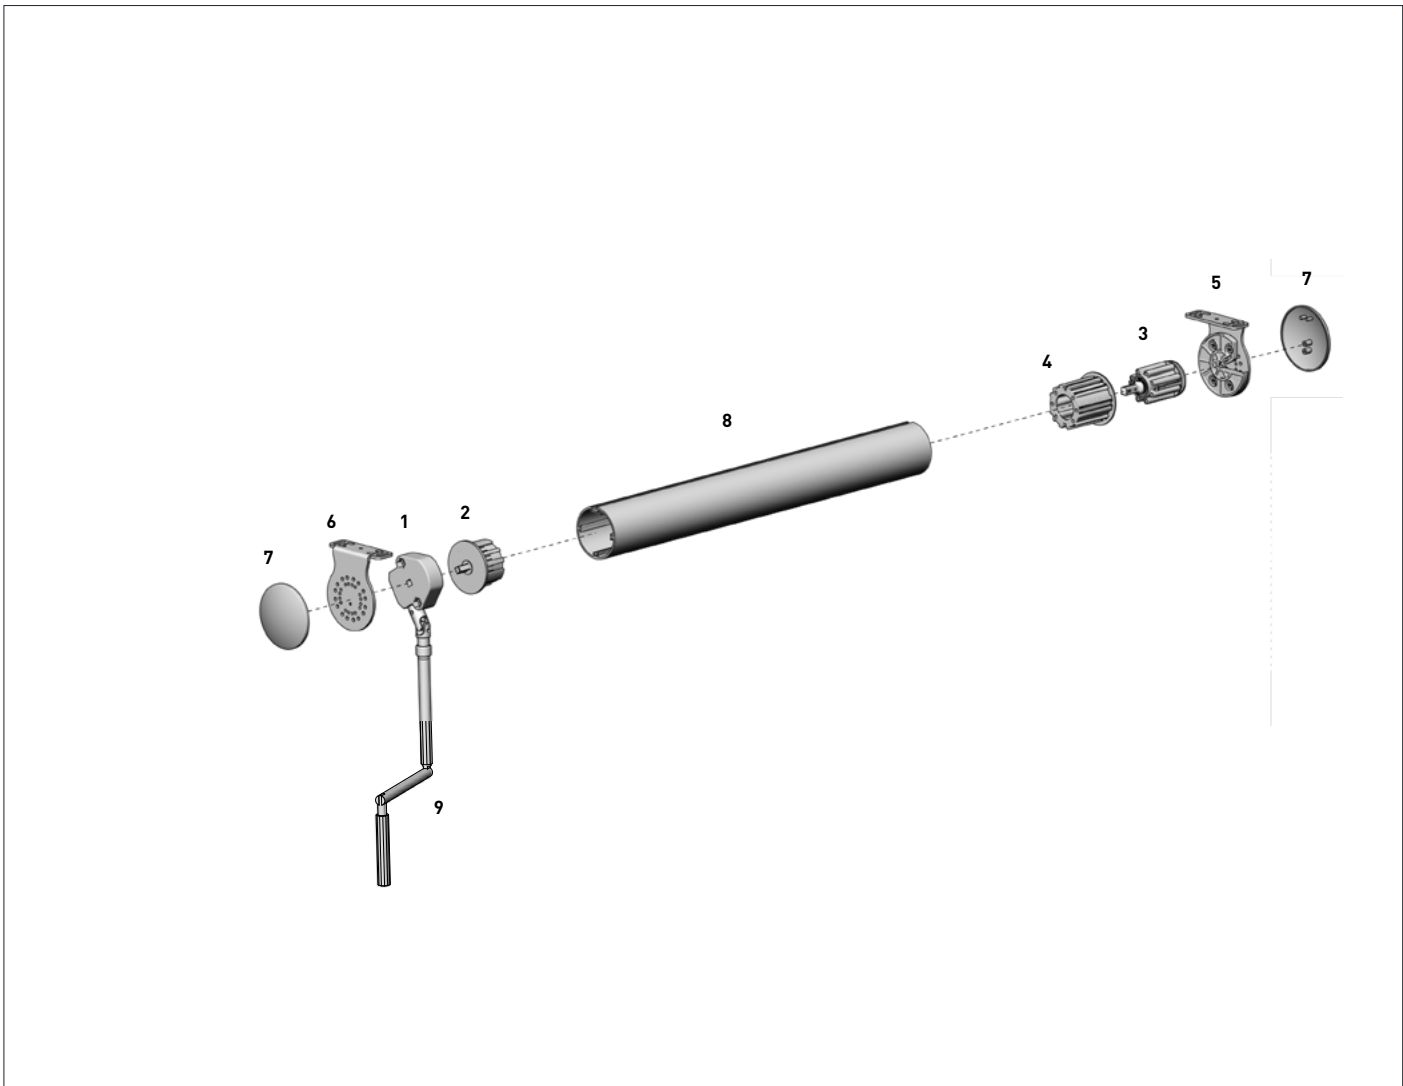

COLOUR. pure white 069
USE WITH. RB10 Idler End, Bracket Cover Cap

COLOUR RANGE

pure white

PRODUCT OPTIONS

COUPLING JOINT -
 (allows for removable arm)

CRANK ARM SUPPORT -
 (secures arm to wall)

SYSTEM UPGRADES