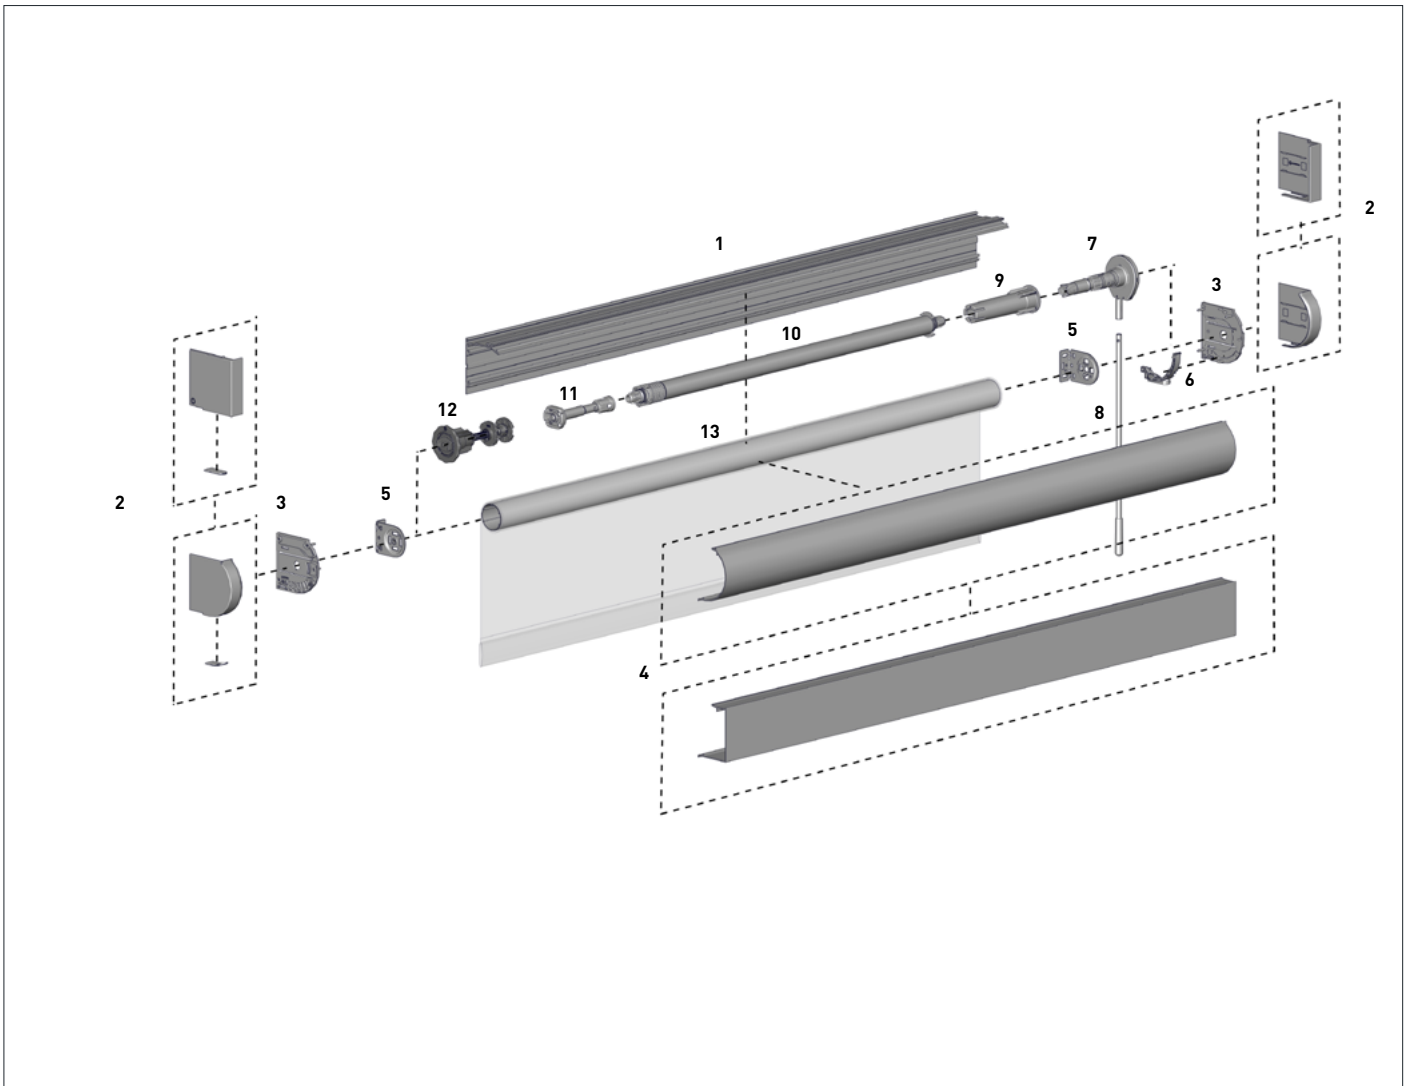

COLOUR RANGE

pure white

PRODUCT OPTIONS

AUTOMATE 1.1NM & 2.0NM MOTOR

ES WAND

EASY-LINK
(for wider spans)

EASY SPRING SERIES