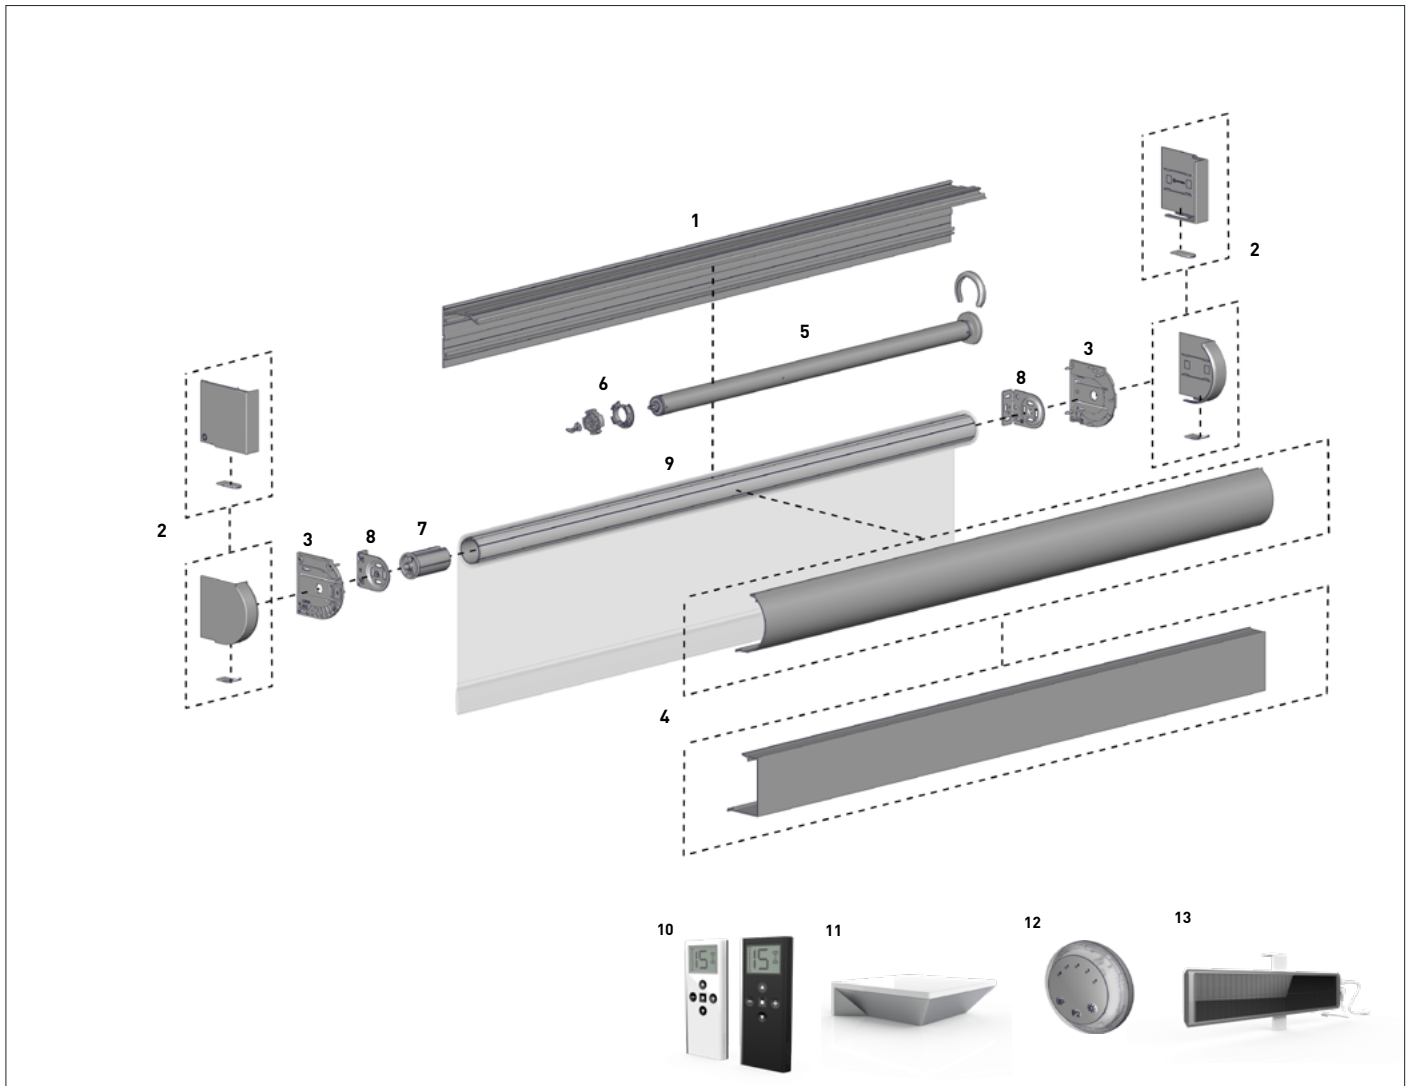

COLOUR RANGE

pure white

PRODUCT OPTIONS

AUTOMATE 1.1NM & 2.0NM MOTOR

5

ES WAND

-

EASY-LINK
(for wider spans)

P96