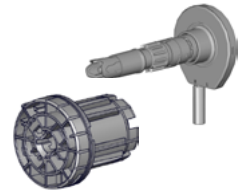

COLOUR RANGE

pure white

PRODUCT OPTIONS

ROUND FASCIA 90
(semi cassette)

SQUARE FASCIA 90
(semi cassette)

MOUNTING BRACKETS
(optional installation brkts)

AUTOMATE 1.1NM &
2.0NM MOTOR

EASY SPRING SERIES

SYSTEM UPGRADES

EASY-LINK S40 / S45
(for wider spans)

P96

LX SKYLINE BRACKET

CASSETTE 90 BACK
4.8m length

CODE.	RC01-0101-069480
PRICE.	
PACK.	4 48 Lengths

COLOUR. pure white 069
USE WITH. Cassette Round or Square & End Plate set