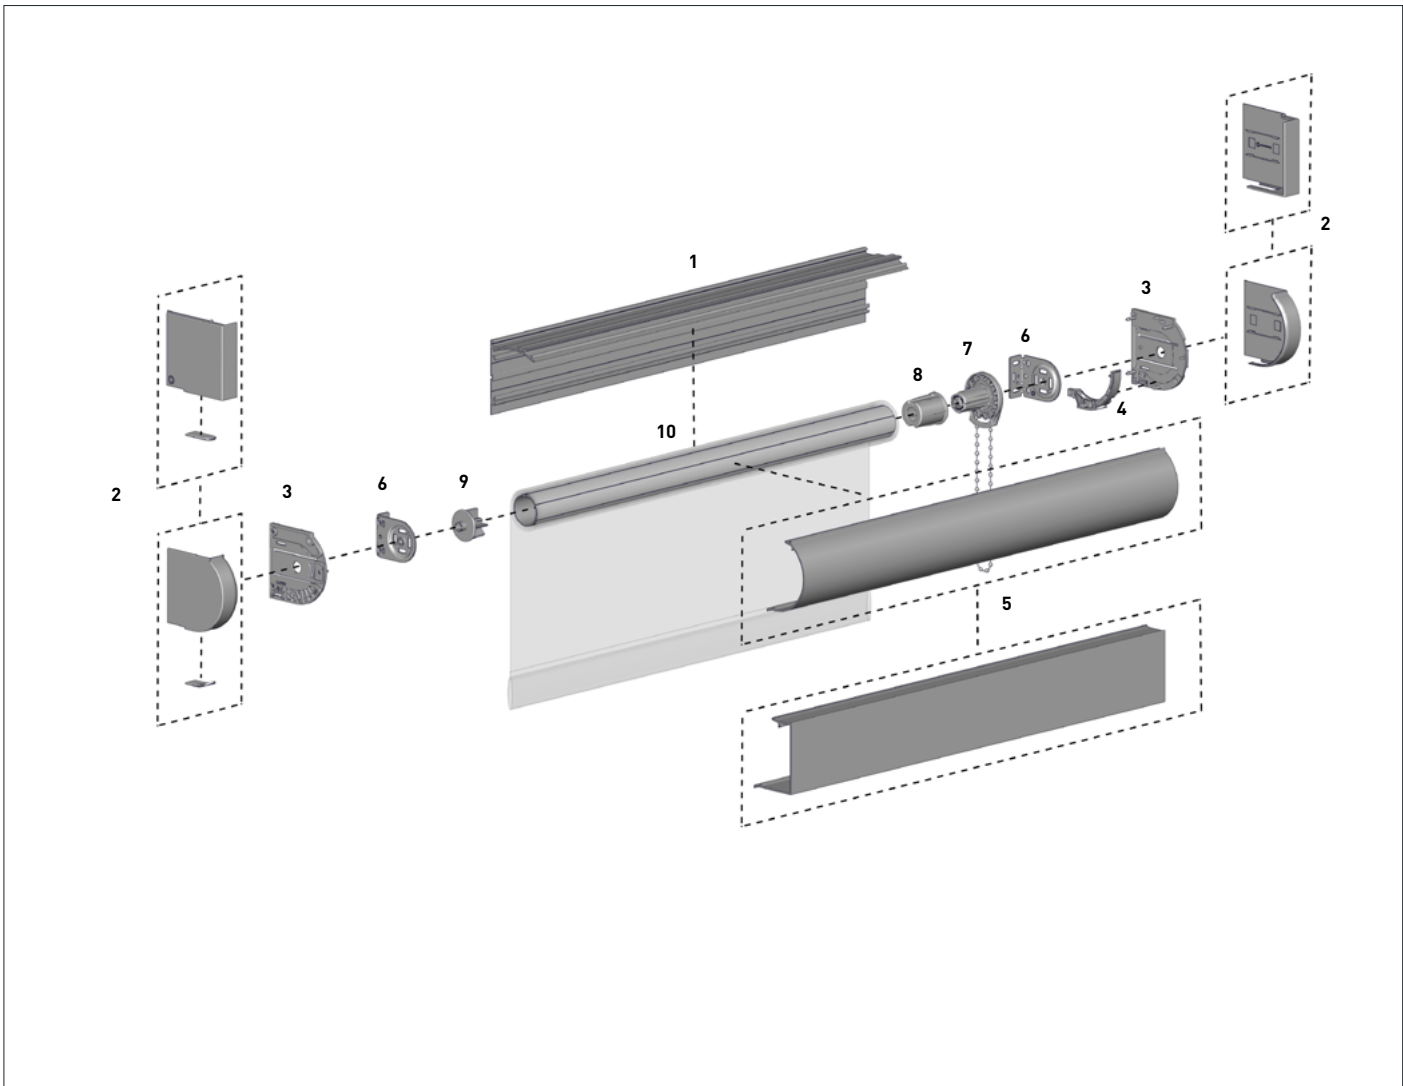

COLOUR RANGE

pure white

PRODUCT OPTIONS

AUTOMATE 1.1NM & 2.0NM MOTOR

ES WAND

EASY-LINK
(for wider spans)