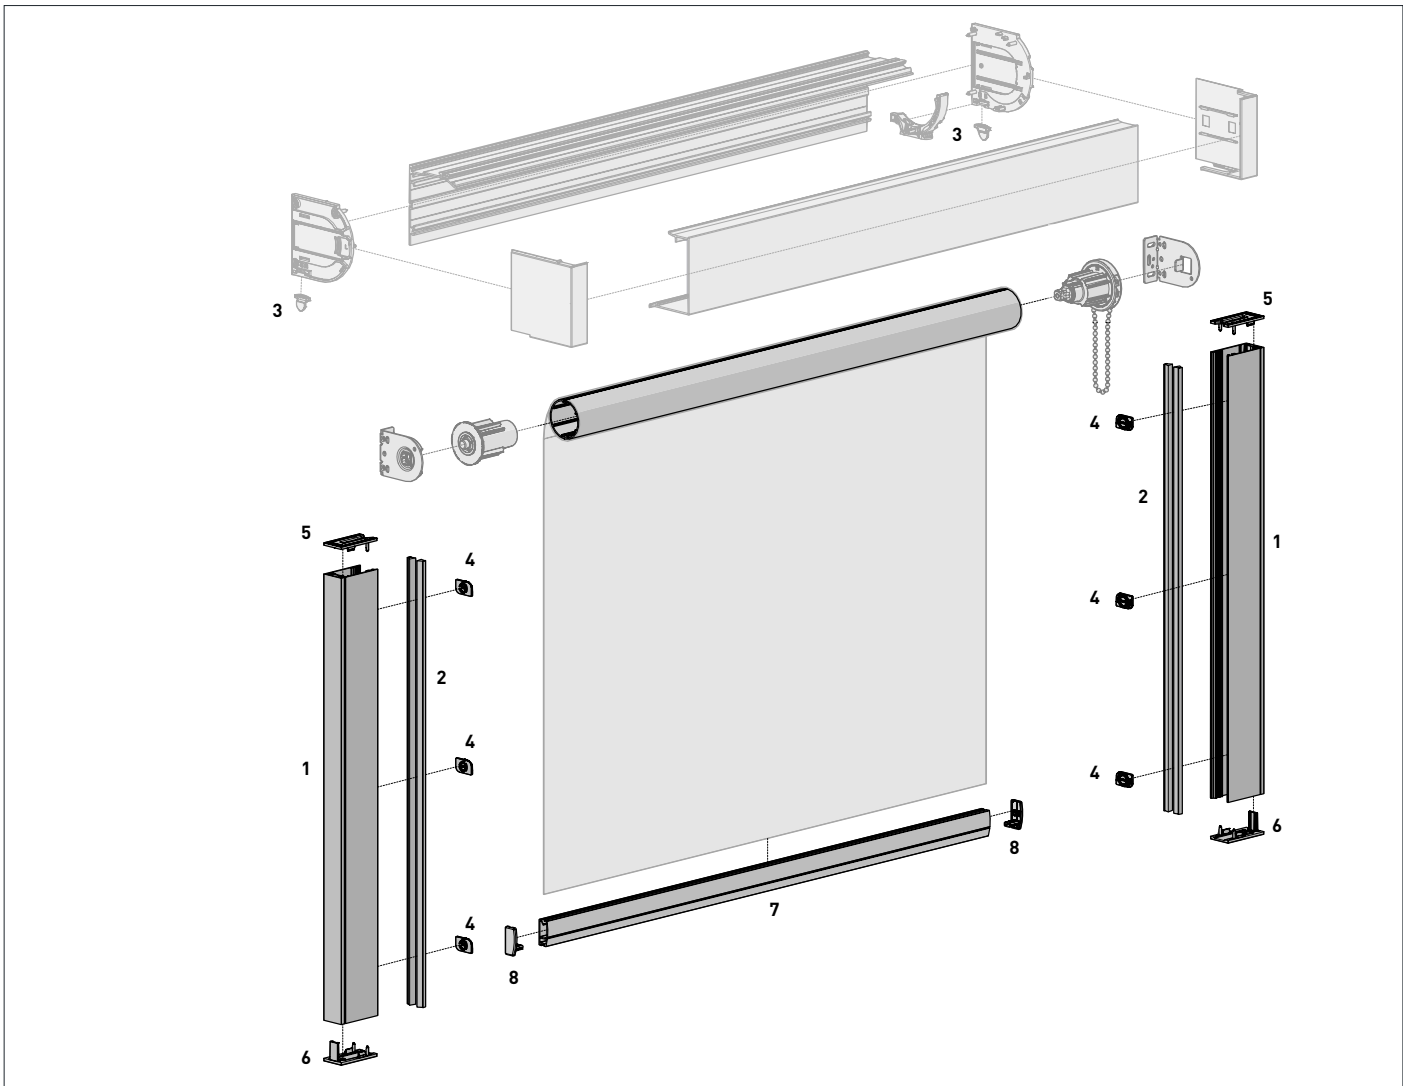

COLOUR RANGE

pure white

PRODUCT OPTIONS

EASY-LINK [S40/45 only] P96
(for wider spans)

SQUARE FASCIA 90
(semi cassette)

ROUND FASCIA 90
(semi cassette)