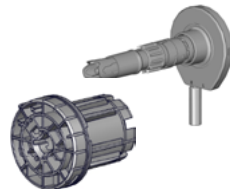

EASY SPRING SERIES