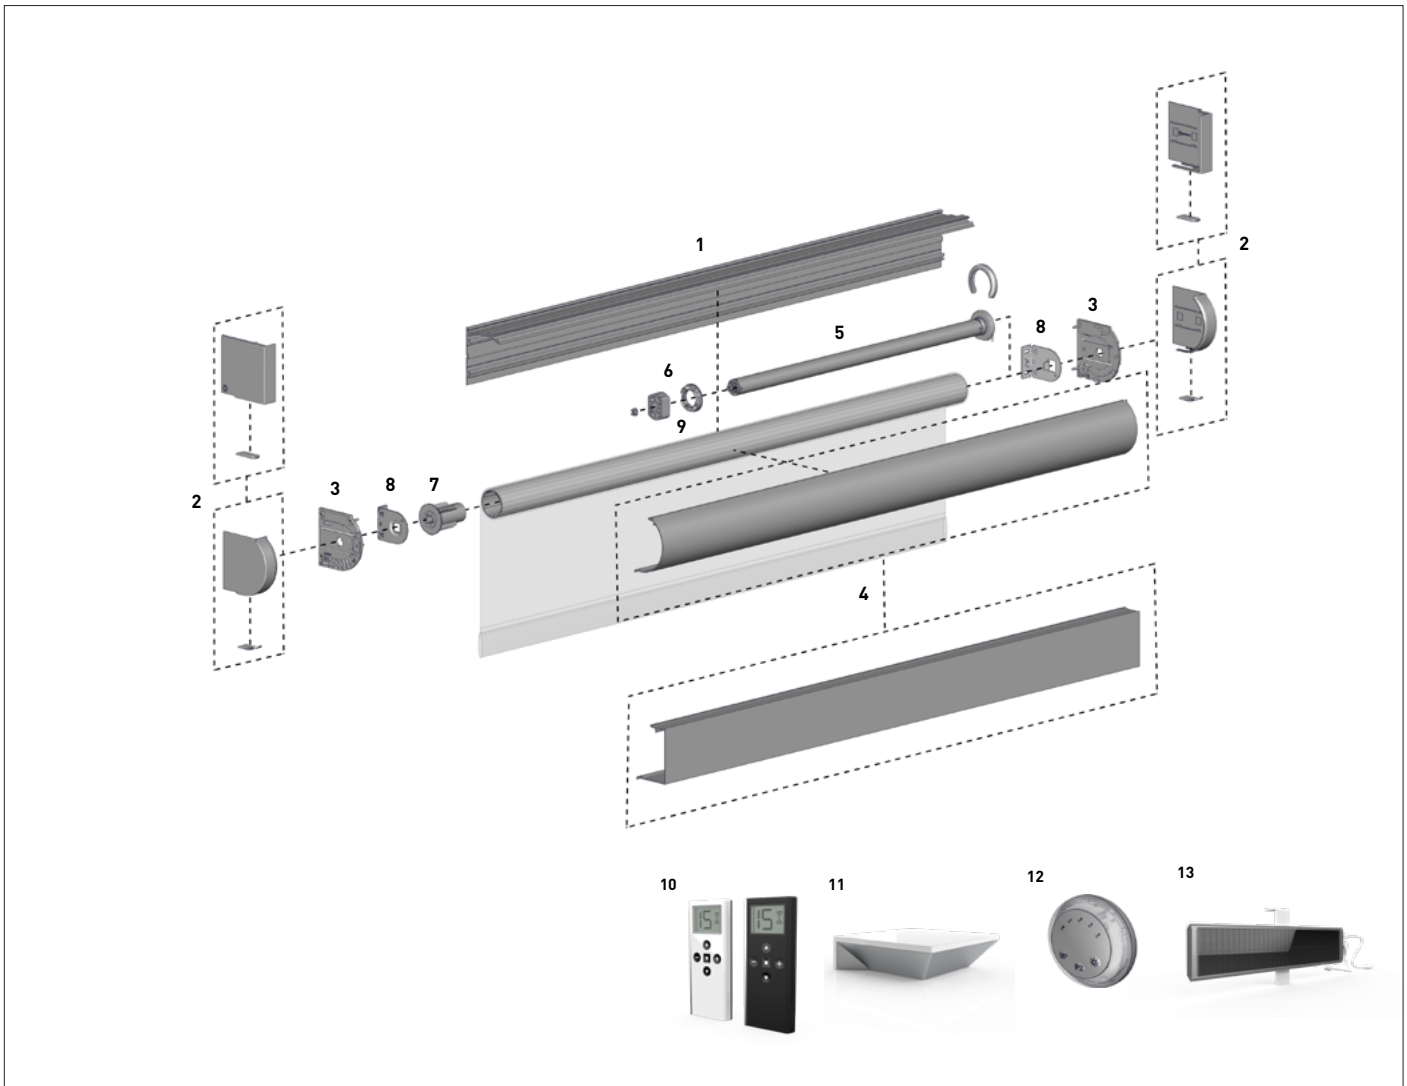

COLOUR RANGE

pure white

PRODUCT OPTIONS

AUTOMATE 1.1NM & 2.0NM MOTOR	ES WAND	EASY-LINK (for wider spans)	EASY SPRING SERIES