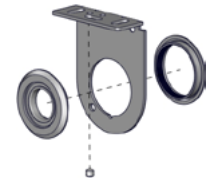

EASY-LINK LX INTER. BRKT - 40P + GRUB SCREW | S40/S45 -

CODE.	RB41-0453-069040
PRICE.	
PACK.	25 | 200 Set

COLOUR. white 069
USE WITH. S45 Easy-Link inter. Male & Female Drive