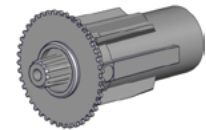

MEDIUM EASY-LINK INTERMEDIATE MALE DRIVE | 38MM -

CODE.	RB41-1002-069045
PRICE.	
PACK.	5 | 25 Piece

COLOUR. pure white 075
USE WITH. S45 Tube & Easy Link Inter. bkt