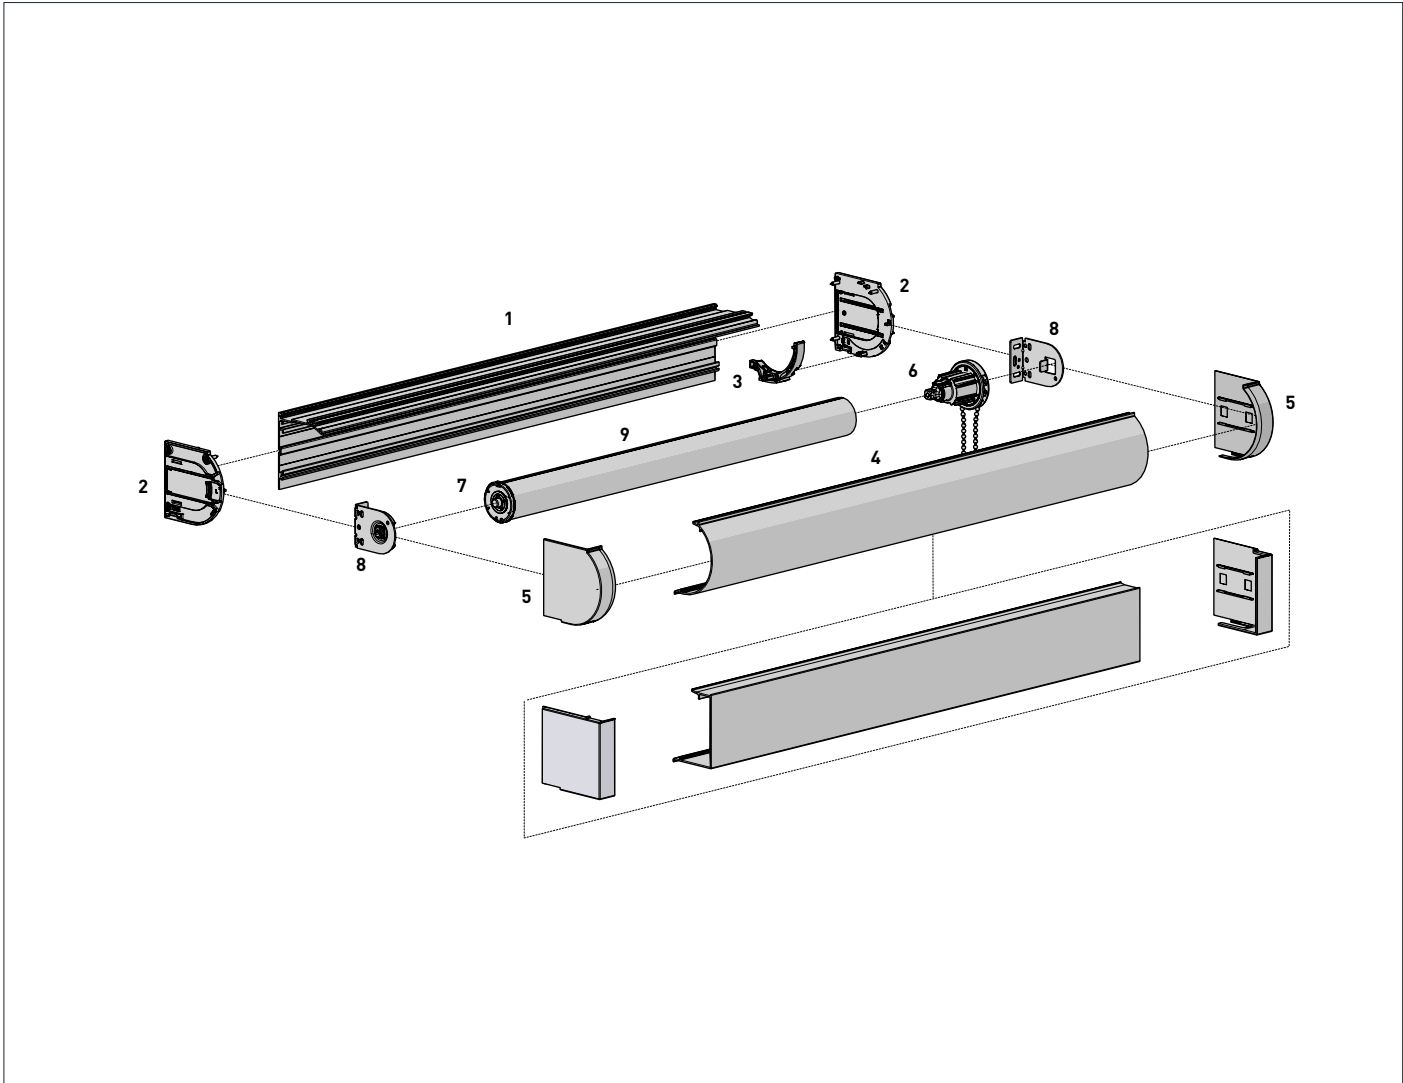

COLOUR RANGE

pure white

PRODUCT OPTIONS

ROUND FASCIA 90
(semi cassette)

SQUARE FASCIA 90
(semi cassette)

MOUNTING BRACKETS
(optional installation brkts)

AUTOMATE 1.1NM &
2.0NM MOTOR

EASY SPRING SERIES

SYSTEM UPGRADES

EASY-LINK S40 / S45
(for wider spans)

P96

LX SKYLINE BRACKET