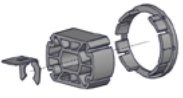

### CROWN DRIVE SET 35MM TO S45

CODE	COLOR	PRICE	PACK QTY.
MTCRDR-35-S45	Black		1 250

USE WITH: Aluminium Tube S45, Automate V1 Li-ion Motor 3.0Nm