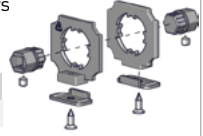

## CORD LIFT ADAPTOR KIT | SS38

Incl. Motor Adaptors, Clamps, Screws & Shaft Adaptors

CODE	COLOR	PRICE	PACK QTY.
MTAD-CLHRSS38KT	White		10 100

USE WITH: M40 HD Install Brkts, 40mm Third Party Motors