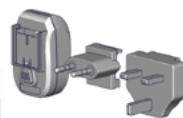

5V WALL CHARGER

CODE	COLOR	PRICE	PACK QTY.
MT03-0301-069015	White		1 100

USE WITH: Li-Ion Motors, Zero Li-Ion Motors