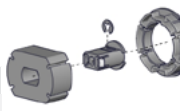

CROWN DRIVE SET 25MM TO S45

CODE	COLOR	PRICE	PACK QTY.
MTCRDR-25-S45	Black		1 100

USE WITH: Aluminium Tube S45, Automate V1 Li-ion Motor 1.1Nm