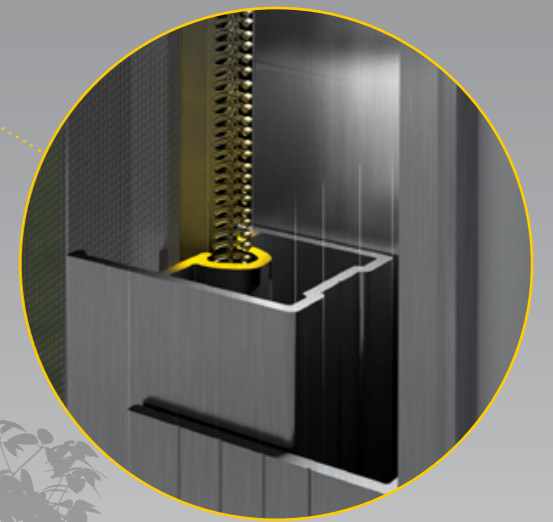

Your custom designed blinds can be made in widths up to 7 metres with a 5m drop, offering you an external solution to fit almost any area.

Customised headbox configuration

Zipscreen's headboxes are manufactured from high quality aluminum featuring a square, modern profile. From the sleek and compact Box 120 to the adaptable Box 160 and the robust Box 190, each option is engineered for consistent aesthetics and seamless integration.

One action Ultra-Lock

Exclusive to Zipscreen, the patented Ultra-Lock is a hidden locking mechanism that integrates into the side channel of the system. The result? A secure and tensioned blind with an ultra-smooth taut fabric finish.

Hidden fabric retention

Concealed within the channels, z-LOCK™ securely fastens the fabric in position creating a strong, streamlined finish. With precision integration, the zip-guided system ensures zero gaps between the fabric and channel while ensuring an effortless operation.