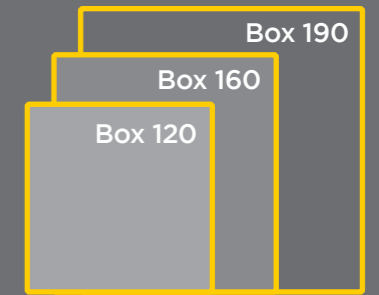

Your custom designed blinds can be made in widths up to 7 metres with a 5m drop, offering you an external solution to fit almost any area.

Customised headbox configuration

Zipscreen's headboxes are manufactured from high quality aluminum featuring a square, modern profile. From the sleek and compact Box 120 to the adaptable Box 160 and the robust Box 190, each option is engineered for consistent aesthetics and seamless integration.