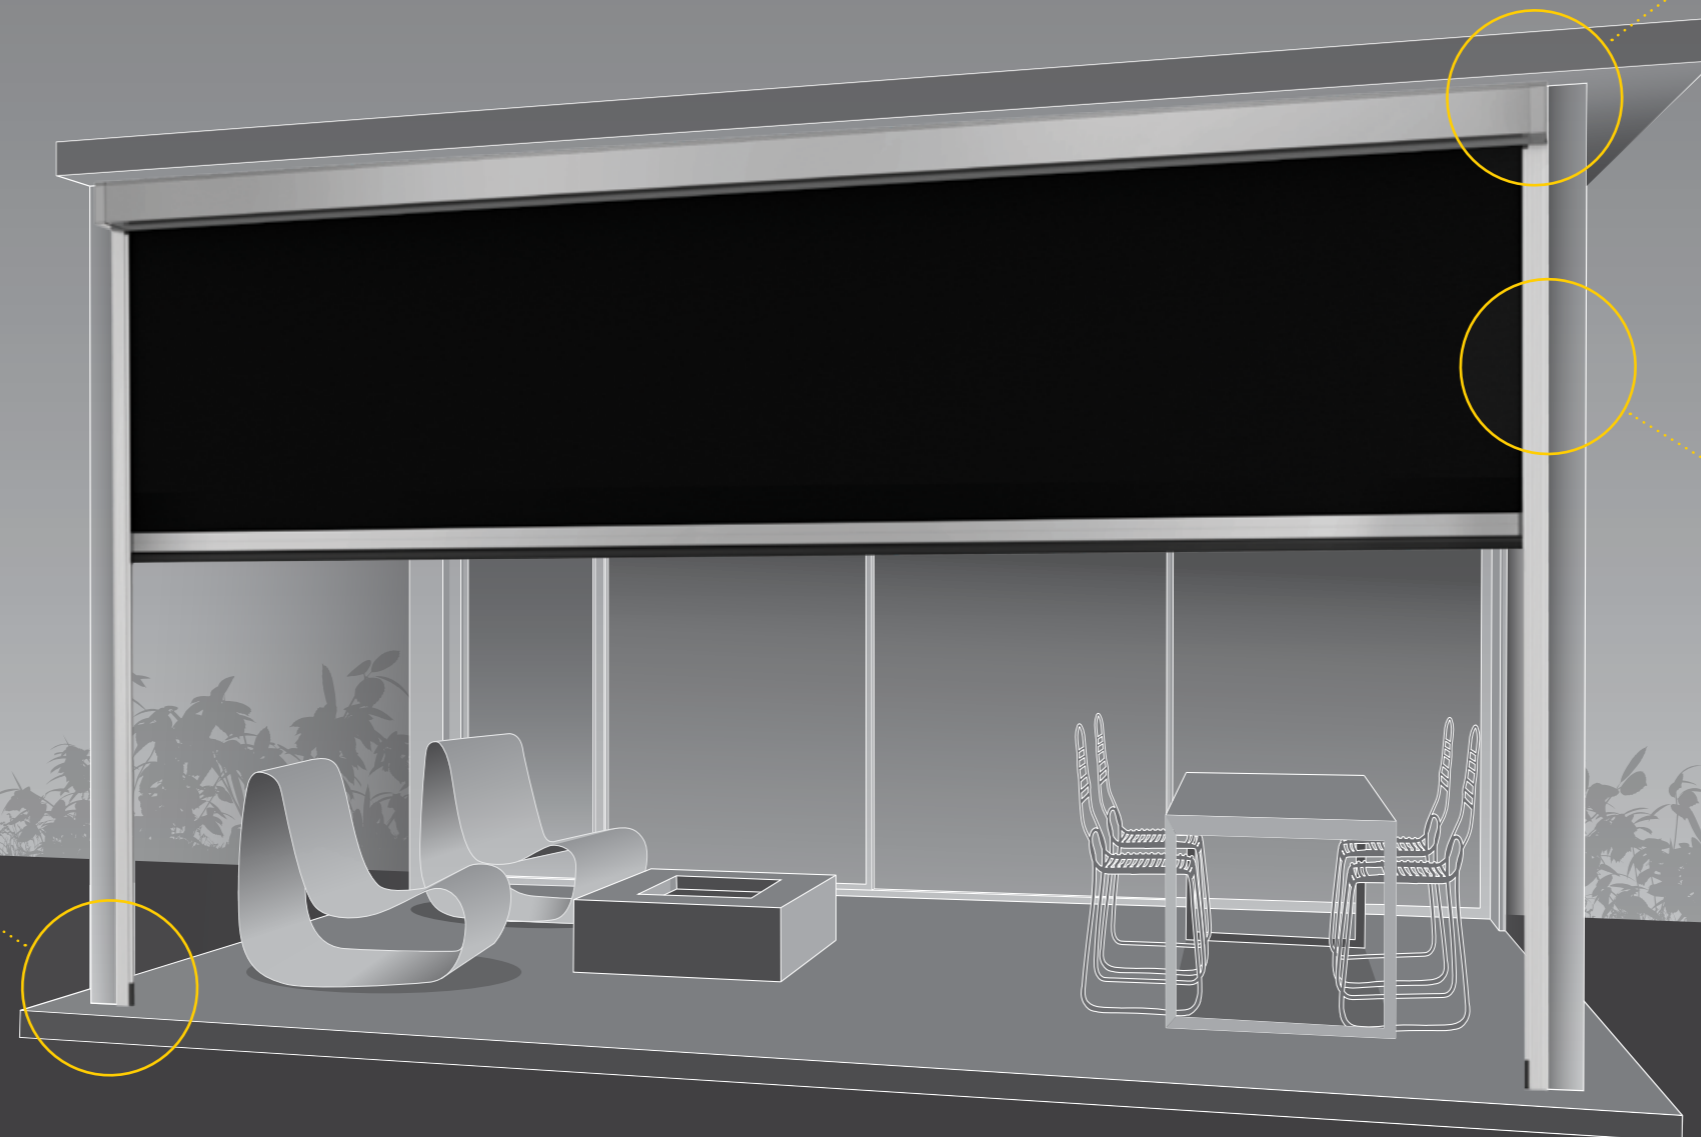

Your custom designed blinds can be made in widths up to 7 metres with a 5m drop, offering you an external solution to fit almost any area.

Customised headbox configuration

Zipscreen's headboxes are manufactured from high quality aluminum featuring a square, modern profile. From the sleek and compact Box 120 to the adaptable Box 160 and the robust Box 190, each option is engineered for consistent aesthetics and seamless integration.

One action Ultra-Lock

Exclusive to Zipscreen, the patented Ultra-Lock is a hidden locking mechanism that integrates into the side channel of the system. The result? A secure and tensioned blind with an ultra-smooth taut fabric finish.

Hidden fabric retention

Concealed within the channels, z-LOCK™ securely fastens the fabric in position creating a strong, streamlined finish. With precision integration, the zip-guided system ensures zero gaps between the fabric and channel while ensuring an effortless operation.

Zipscreen control options

“Hey Siri...
open my shades”

Manual

Control your Zipscreen manually, using either a cost-effective spring or crank solution. Simply open or close by hand using the weight bar or by winding the detachable crank handle.