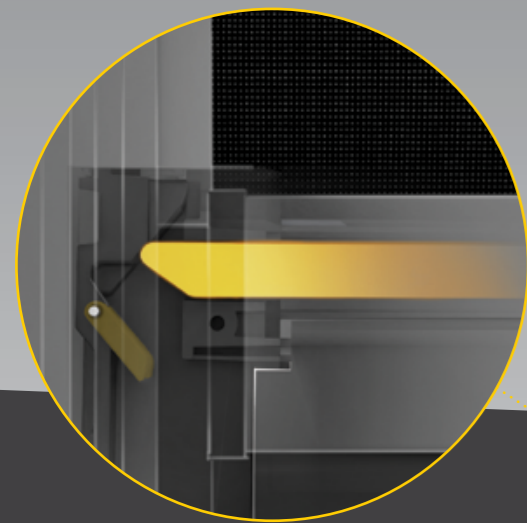

Your custom designed blinds can be made in widths up to 7 metres with a 5m drop, offering you an external solution to fit almost any area.

Customised headbox configuration

Zipscreen's headboxes are manufactured from high quality aluminum featuring a square, modern profile. From the sleek and compact Box 120 to the adaptable Box 160 and the robust Box 190, each option is engineered for consistent aesthetics and seamless integration.

One action Ultra-Lock

Exclusive to Zipscreen, the patented Ultra-Lock is a hidden locking mechanism that integrates into the side channel of the system. The result? A secure and tensioned blind with an ultra-smooth taut fabric finish.

Hidden fabric retention

Concealed within the channels, z-LOCK™ securely fastens the fabric in position creating a strong, streamlined finish. With precision integration, the zip-guided system ensures zero gaps between the fabric and channel while ensuring an effortless operation.