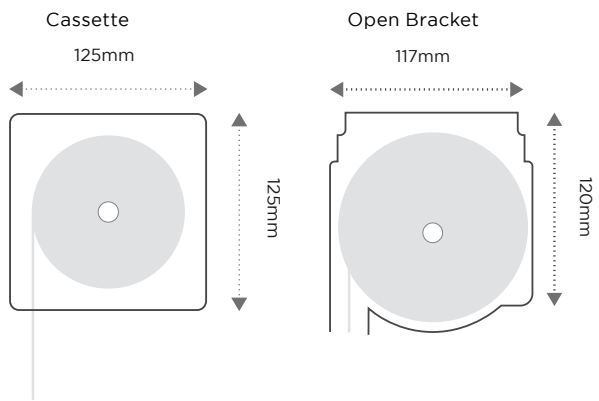

Colour Range

5 YEAR
MANUFACTURER'S
WARRANTY

ZIPSCREEN®

Capacity

Dimensions

Fully Enclosed Cassette

Open Bracket

Controls