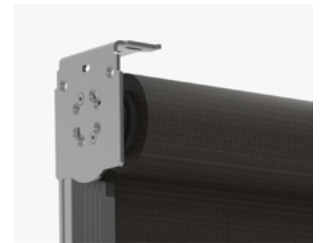

Zipscreen Outdoor Shades

Channel Guide

Featuring a slimline tension-free side guide, this system utilises a two-piece channel for easy installation with clip fixings. Ideal for sheltering residential or commercial areas, this system is suitable for enclosing any outdoor space. The slim 75mm side channels and integrated fabric brushes ensure discreet and quiet operation.

Features

- An alternative solution within Zipscreen's comprehensive outdoor shading suite
- Drop Awnings are modular. Utilise common components across the entire suite, including Zipscreen
- Simplified installation as a result of two piece channel with clip fixing
- Up to 40mm fabric engagement inside channel
- Slim side channel at 75mm wide
- Fabric brush for smooth and quiet operation
- Ideal for sheltered areas around the home

Colour Range

5 YEAR
MANUFACTURER'S
WARRANTY

ZIPSCREEN®

Capacity

Dimensions

Fully Enclosed Cassette

Open Bracket

Controls