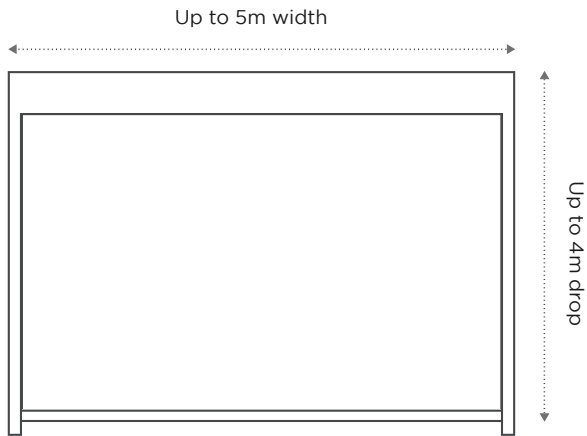

Zipscreen Outdoor Shades

Channel Guide

Featuring a slimline tension-free side guide, this system utilises a two-piece channel for easy installation with clip fixings. Ideal for sheltering residential or commercial areas, this system is suitable for enclosing any outdoor space. The slim 75mm side channels and integrated fabric brushes ensure discreet and quiet operation.

Features

- An alternative solution within Zipscreen's comprehensive outdoor shading suite
- Drop Awnings are modular. Utilise common components across the entire suite, including Zipscreen
- Simplified installation as a result of two piece channel with clip fixing
- Up to 40mm fabric engagement inside channel
- Slim side channel at 75mm wide
- Fabric brush for smooth and quiet operation
- Ideal for sheltered areas around the home

Colour Range

5 YEAR
MANUFACTURER'S
WARRANTY

ZIPSCREEN®

Capacity

Dimensions

Fully Enclosed Cassette

Open Bracket

Controls