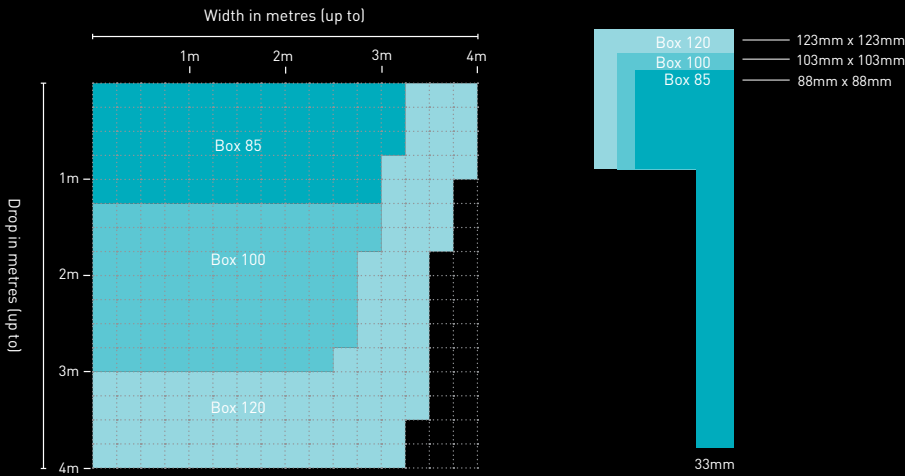

SPECIFICATIONS

COLOUR RANGE

z-LOCK systems are available in white, black or anodised. Alternatively, custom coating is available, subject to standard powder coat ranges.