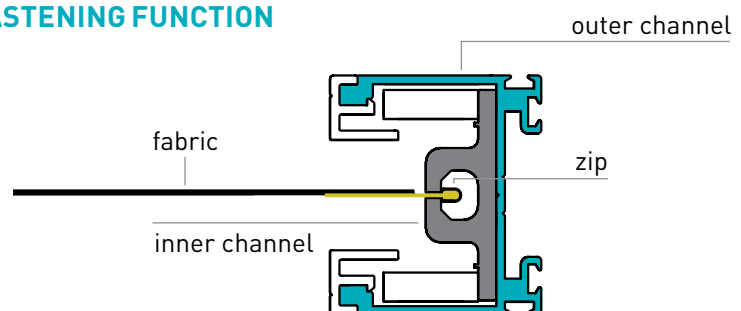

z-LOCK SIDE FASTENING SYSTEM

THE z-LOCK SYSTEM

COMPLETE BLACKOUT

ENERGY SAVING

INSECT BARRIER

MULTI-PURPOSE INSTALLATION

z-LOCK is an advanced roller blind system that is at the forefront of window furnishing technology. With benefits including light blackout and temperature control, it is extremely durable, aesthetically appealing and innovatively designed for both domestic and commercial settings.

Featuring an ergonomic 'zip-lock' design, the breakthrough z-LOCK technology provides a unique fabric guide, fastening and securing the fabric within the side channels at all times.

The purpose-made zip, which is permanently attached to the fabric, creates a seal between your window and blind providing a complete edge to edge window covering.

z-LOCK is all enclosed within an elegant aluminum frame which will ensure the system gives any room an architecturally designed finish.

SIDE FASTENING FUNCTION

WHAT ARE THE BENEFITS?

The z-LOCK system creates the optimal internal environment, offering energy saving advantages by keeping external heat out during summer and trapping warm air indoors during winter.

z-LOCK can deliver a superior blackout environment compared to standard blinds when used with appropriate fabrics.

Available in three headbox sizes – 85, 100 & 120mm, z-LOCK's look has been crafted with contemporary square-edge aesthetics to complement any interior. z-LOCK also caters for a range of blind sizes, from as small as 400mm widths up to an impressive 4 metre width and drop.