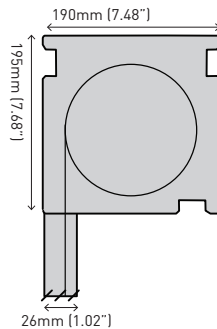

## CAPACITY

	Width	Drop	Max Area
Zipscreen	5m (16ft)	4m (13ft)	12m <sup>2</sup> (129ft <sup>2</sup> )
Zipscreen Extreme	7m (23ft)	5m (16ft)	35m <sup>2</sup> (377ft <sup>2</sup> )

## DIMENSIONS

Zipscreen

Zipscreen Extreme  
Open blind system only