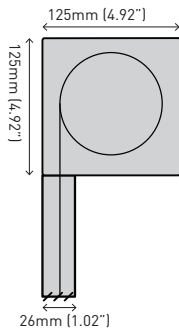

DIMENSIONS

Zipscreen