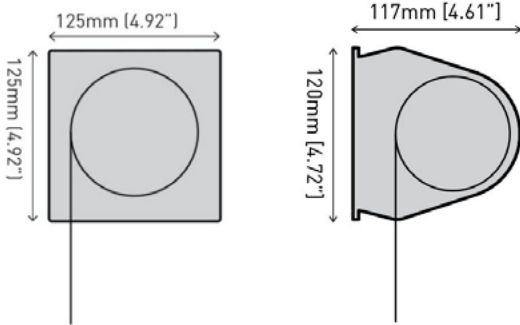

Black

Capacity

Up to 4.6m (15ft) widths

Dimensions

Controls

Manual

Spring control

Crank control