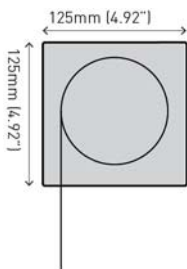

## CAPACITY

Up to 4m [13ft] widths

## DIMENSIONS