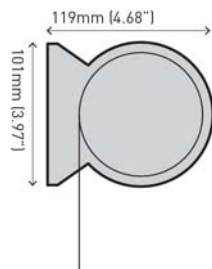

## CAPACITY

Up to 4m [13ft] widths

## DIMENSIONS