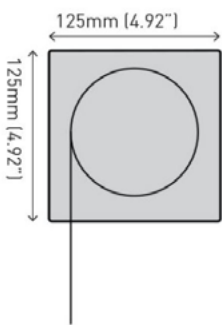

## Capacity

Up to 4.6m (15ft) widths

## Dimensions